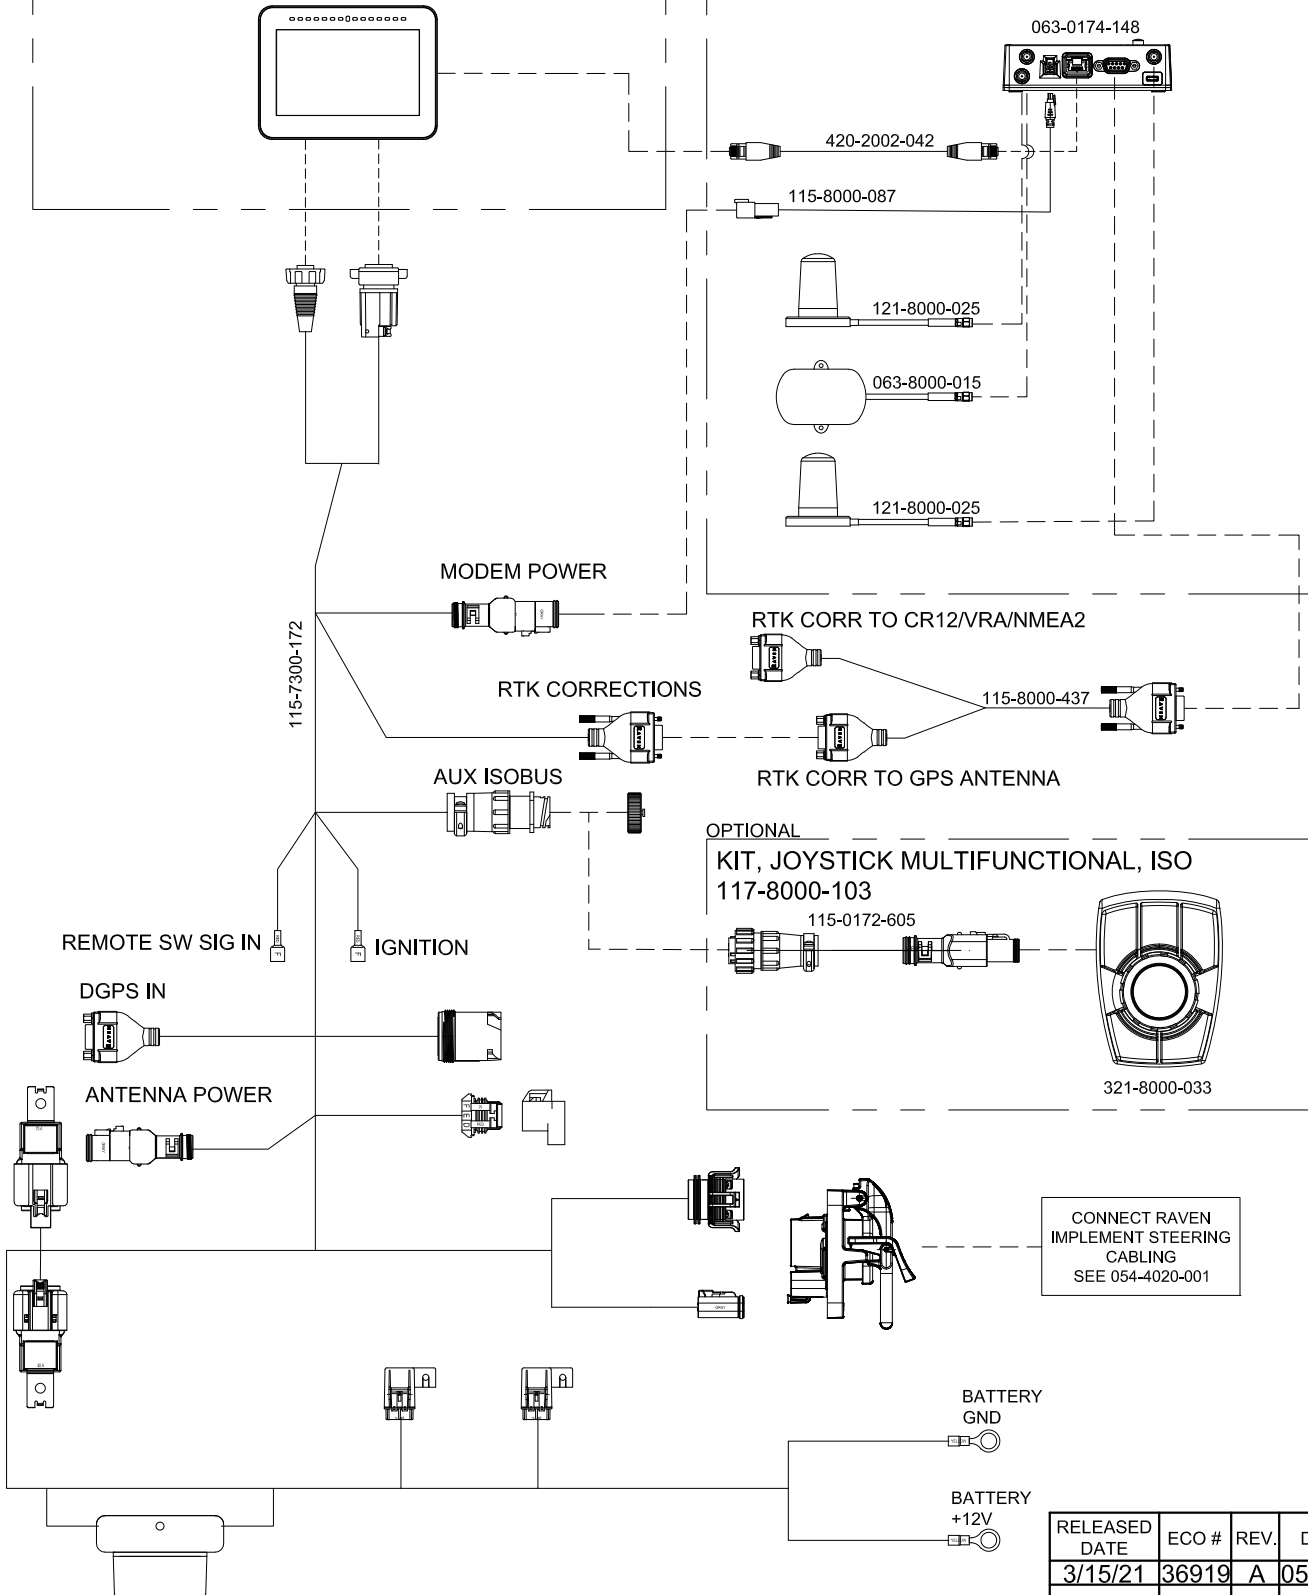

# SYSTEM DRAWING, CRX IMPLEMENT ONLY, CR7, NON-ISOBUS READY TRACTOR

NOT INCLUDED IN KIT

CONSOLE, CR7, UT UNLOCK  
117-2295-014

OPTIONAL

KIT, FIELD HUB 2.1, CR7  
117-0171-841

CONNECT RAVEN  
IMPLEMENT STEERING  
CABLING  
SEE 054-4020-001

RELEASED DATE	ECO #	REV.	DRAWING NO.
3/15/21	36919	A	054-4020-005