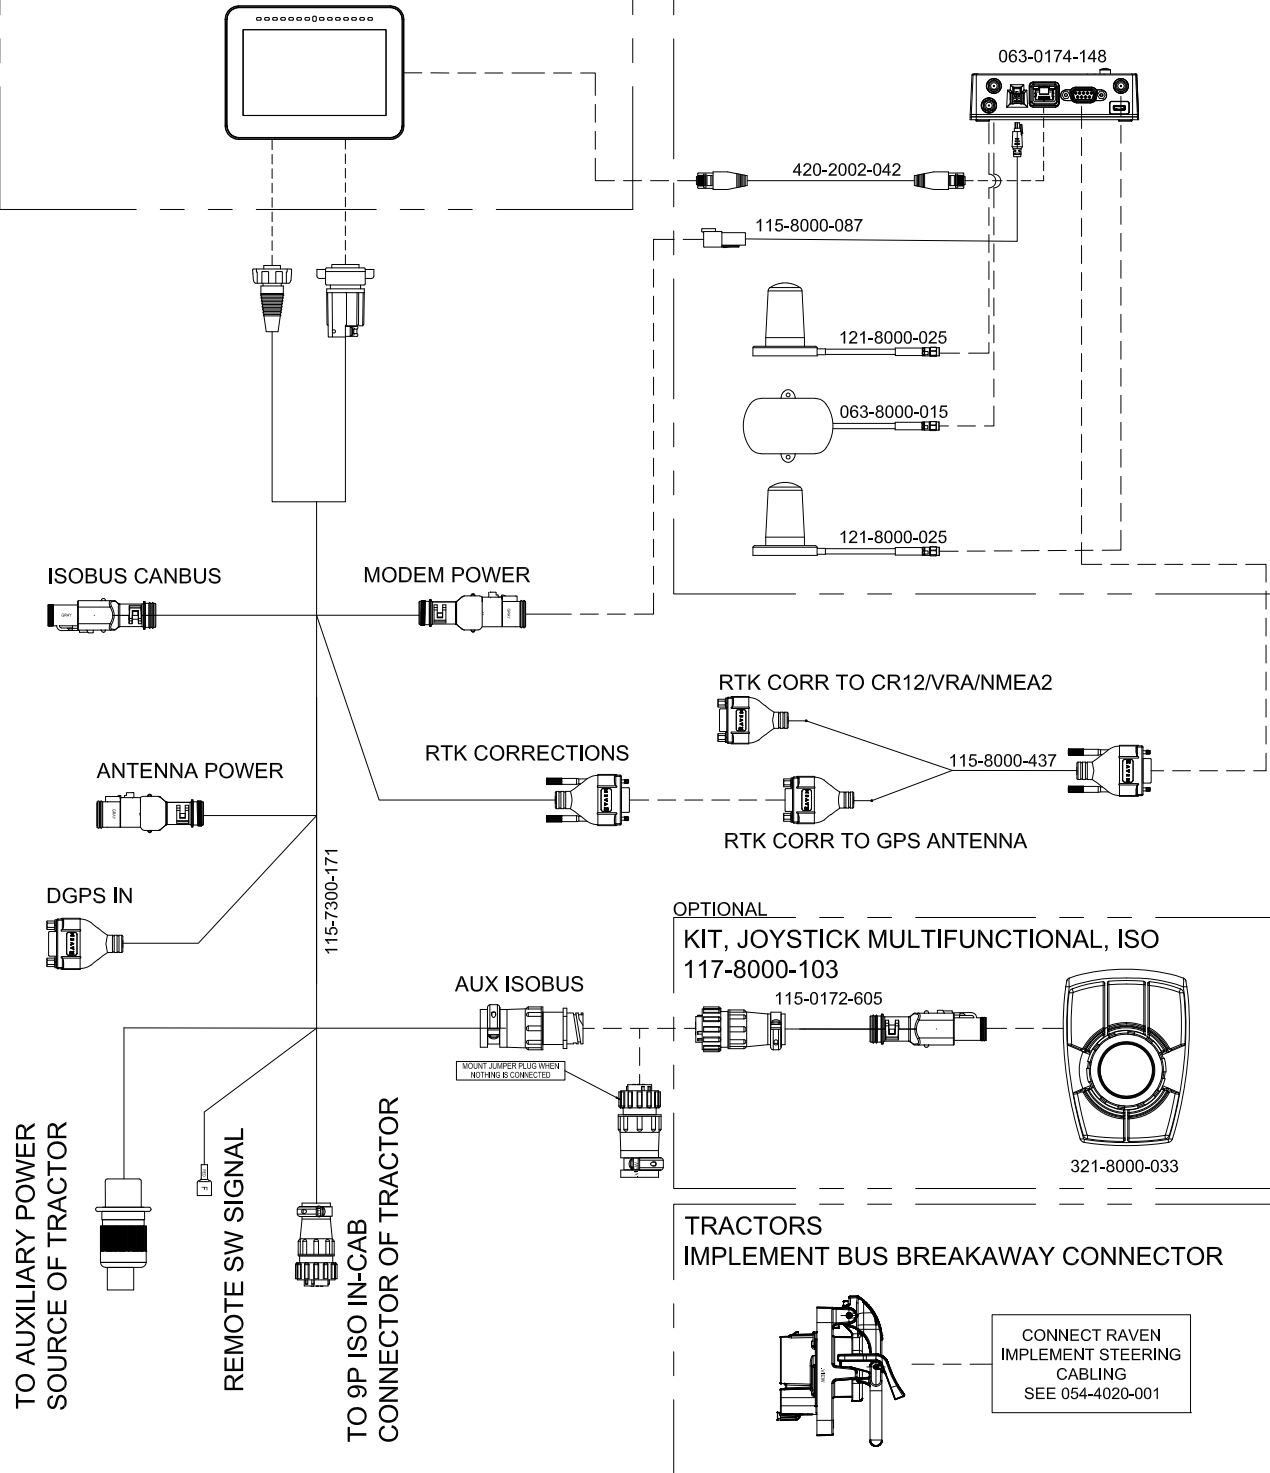

SYSTEM DRAWING, CRX IMPLEMENT ONLY, CR7, ISOBUS READY TRACTOR

NOT INCLUDED IN KIT

CONSOLE, CR7, UT UNLOCK
117-2295-014

OPTIONAL

KIT, FIELD HUB 2.1, CR7
117-0171-841

RELEASED DATE	ECO #	REV.	DRAWING NO.
3/15/21	36919	A	054-4020-004