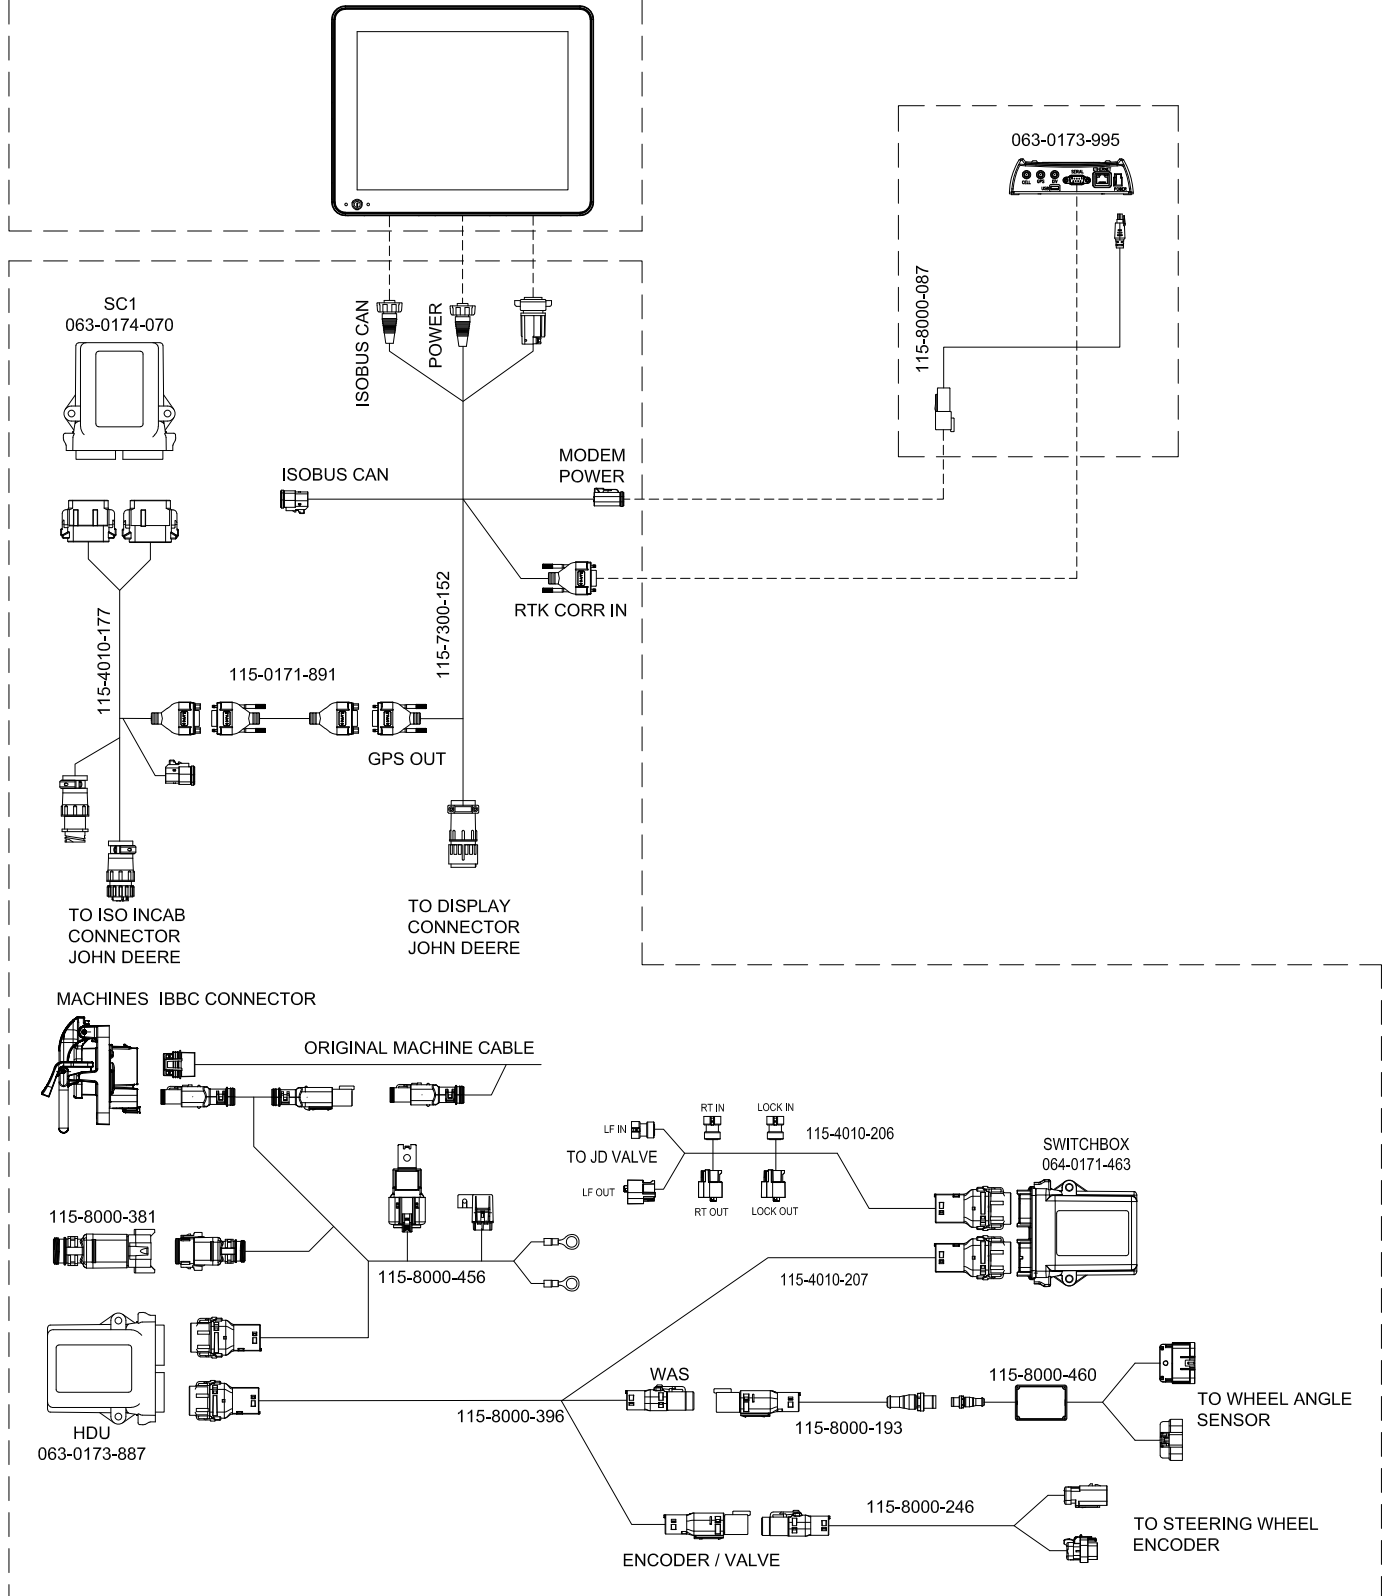

SYSTEM DRAWING, JOHN DEERE 5R AR, CR12, INTERNAL GPS SC1

CONSOLE, CR12, UT UNLOCK
 117-2300-001/005
 CONSOLE, V4+, UT UNLOCK
 117-5010-068/069

KIT, JOHN DEERE 5R AR, CR12,
 INTERNAL GPS, SC1 LEVEL 1
 117-5034-245

RELEASED DATE	ECO #	REV.	DRAWING NO.
5/6/20	35458	A	054-5034-245
1/20/21	36753	B	054-5034-245