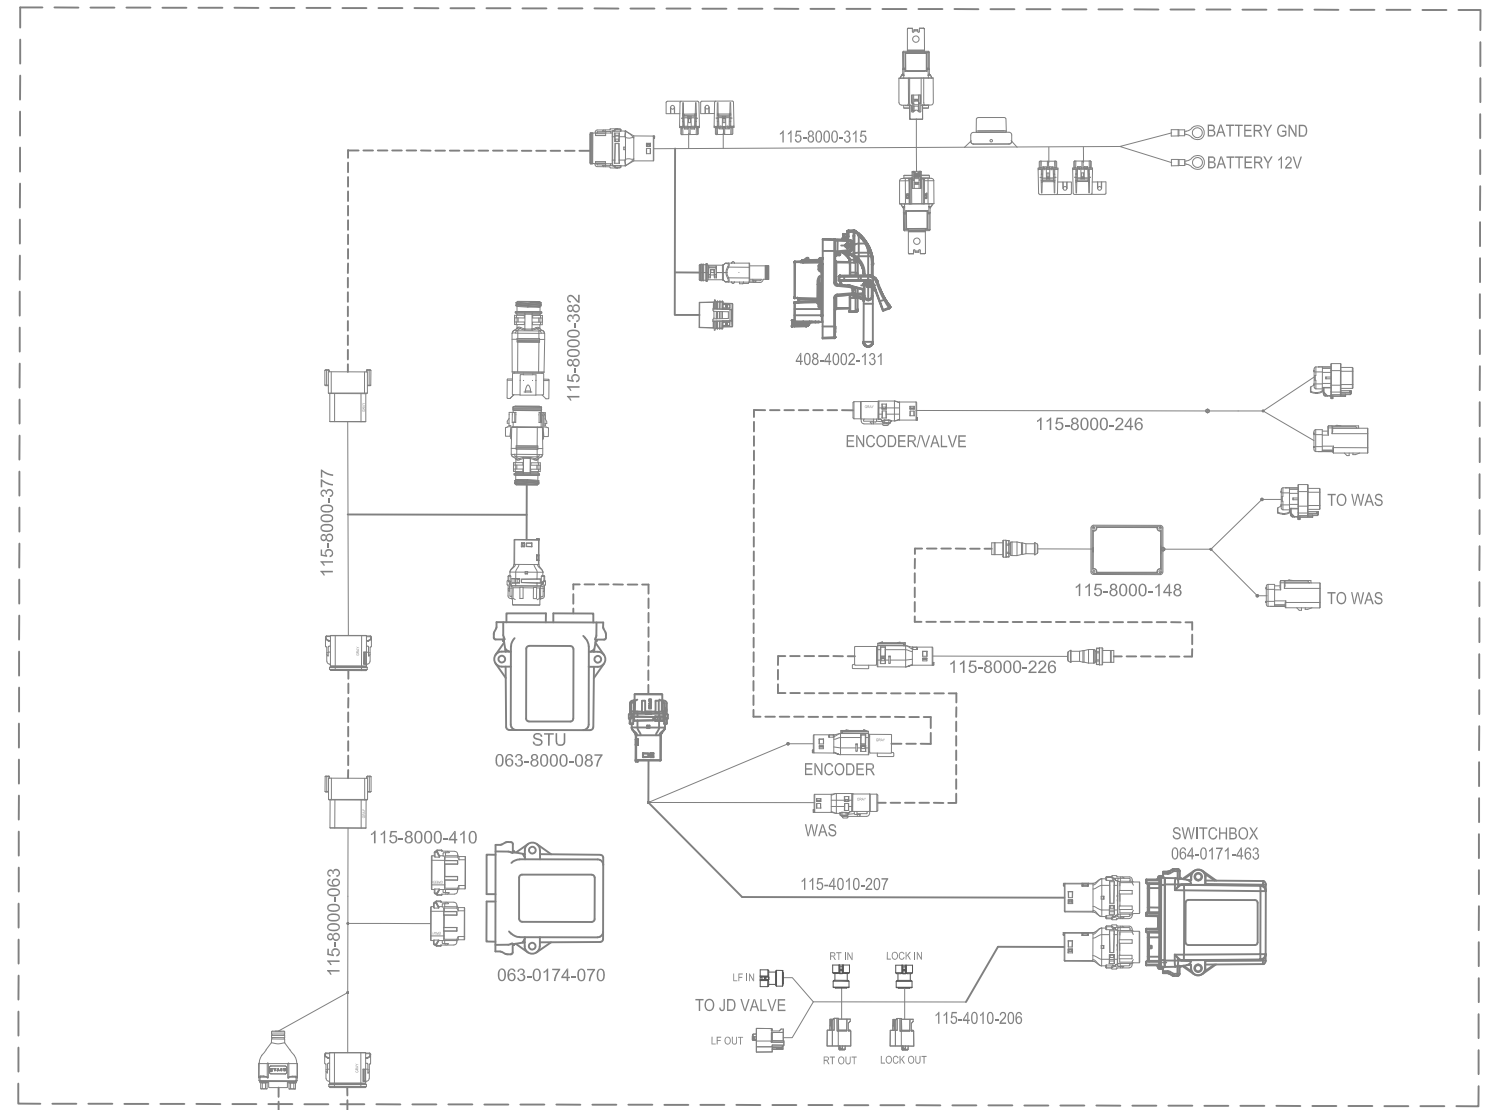

KIT, JOHN DEERE AUTOTRAC READY 7R, SBGUIDANCE, W/ IBBC
117-8000-173

RELEASED DATE	ECO #	REV.	DRAWING NO.
10/5/20	36264	A	054-8000-173
1/20/21	36761	B	054-8000-173

SYSTEM DRAWING, JOHN DEERE AUTOTRAC READY 7R, SBGUIDANCE, W/ IBBC, INTERNAL GPS, RADIO

KIT, CONSOLE, VIPER 4+SBG,RADIO
117-8000-270/-272/-274/-276

063-2000-005

115-8000-004

KIT, RADIO ANTENNA
117-8000-313

115-8000-106

121-8000-008

KIT, INSTALL, VIPER4(+)/CR12, INTERNAL GPS, RADIO
117-8000-236/-243

KIT, JOHN DEERE AUTOTRAC READY 7R, SBGUIDANCE, W/ IBBC
117-8000-173

RELEASED DATE	ECO #	REV.	DRAWING NO.
10/5/20	36264	A	054-8000-173
1/20/21	36761	B	054-8000-173