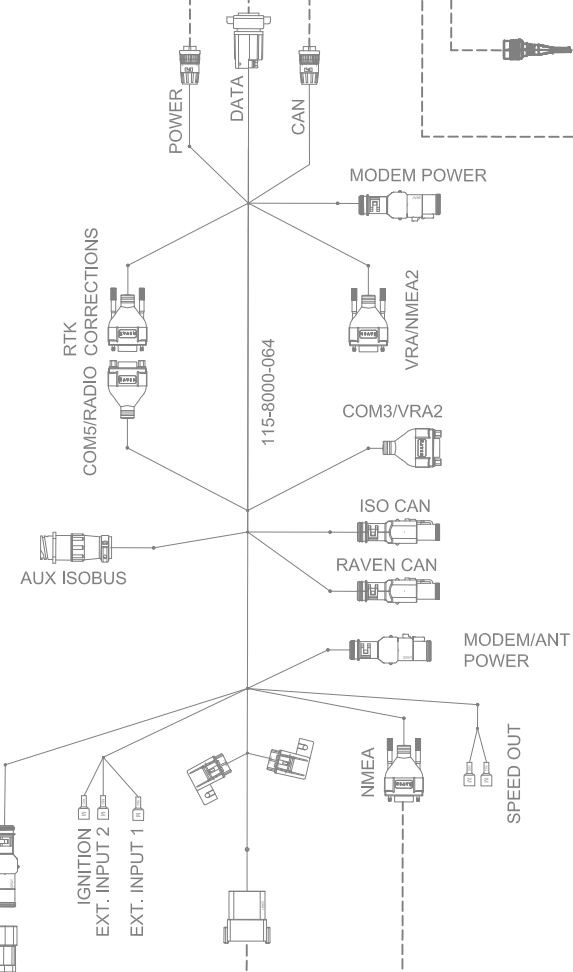

KIT, INSTALL, VIPER4(+)/CR12, SMART ANTENNA, SBAS-GS/RTK
117-2300-003/117-2300-004/117-8000-240/117-8000-263

KIT, JOHN DEERE AUTOTRAC READY 7R, SBGUIDANCE, W/ IBBC
117-8000-173

RELEASED DATE	ECO #	REV.	DRAWING NO.
10/5/20	36264	A	054-8000-173
1/20/21	36761	B	054-8000-173

KIT, JOHN DEERE AUTOTRAC READY 7R, SBGUIDANCE, W/ IBBC
117-8000-173

RELEASED DATE	ECO #	REV.	DRAWING NO.
10/5/20	36264	A	054-8000-173
1/20/21	36761	B	054-8000-173

SYSTEM DRAWING, JOHN DEERE AUTOTRAC READY 7R, SBGUIDANCE, W/ IBBC, INTERNAL GPS, RADIO

KIT, CONSOLE, VIPER 4+SBG,RADIO
117-8000-270/-272/-274/-276

063-2000-005

115-8000-004

KIT, RADIO ANTENNA
117-8000-313

115-8000-106

121-8000-008

KIT, INSTALL, VIPER4(+)/CR12, INTERNAL GPS, RADIO
117-8000-236/-243

KIT, JOHN DEERE AUTOTRAC READY 7R, SBGUIDANCE, W/ IBBC
117-8000-173

RELEASED DATE	ECO #	REV.	DRAWING NO.
10/5/20	36264	A	054-8000-173
1/20/21	36761	B	054-8000-173