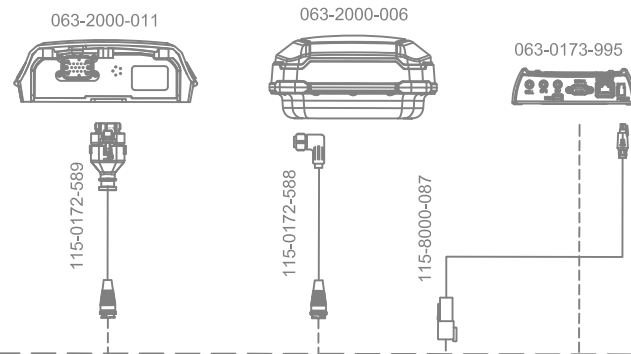

SYSTEM DRAWING, JOHN DEERE AUTOTRAC READY 7R, SBGUIDANCE, W/ IBBC, EXTERNAL GPS

KIT, CONSOLE, VIPER4+ SBG, W/O GPS, W/O MODEM
117-8000-287/-288

KIT, 500S, SBAS
117-2000-020
KIT, 700S, SBAS/GS/RTK
117-2000-030 THRU -034

KIT, INSTALL, VIPER4(+)/CR12, SMART ANTENNA, SBAS-GS/RTK
117-2300-003/117-2300-004/117-8000-240/117-8000-263

KIT, JOHN DEERE AUTOTRAC READY 7R, SBGUIDANCE, W/ IBBC
117-8000-173

RELEASED DATE	ECO #	REV.	DRAWING NO.
10/5/20	36264	A	054-8000-173
1/20/21	36761	B	054-8000-173

SYSTEM DRAWING, JOHN DEERE AUTOTRAC READY 7R, SBGUIDANCE, W/ IBBC, INTERNAL GPS, SLINGSHOT

KIT, CONSOLE, VIPER 4+SBG, SLINGSHOT
117-8000-2711-2731-2751-277

KIT, INSTALL, VIPER4(+) / CR12, INTERNAL GPS, SLINGSHOT
117-8000-2411-244