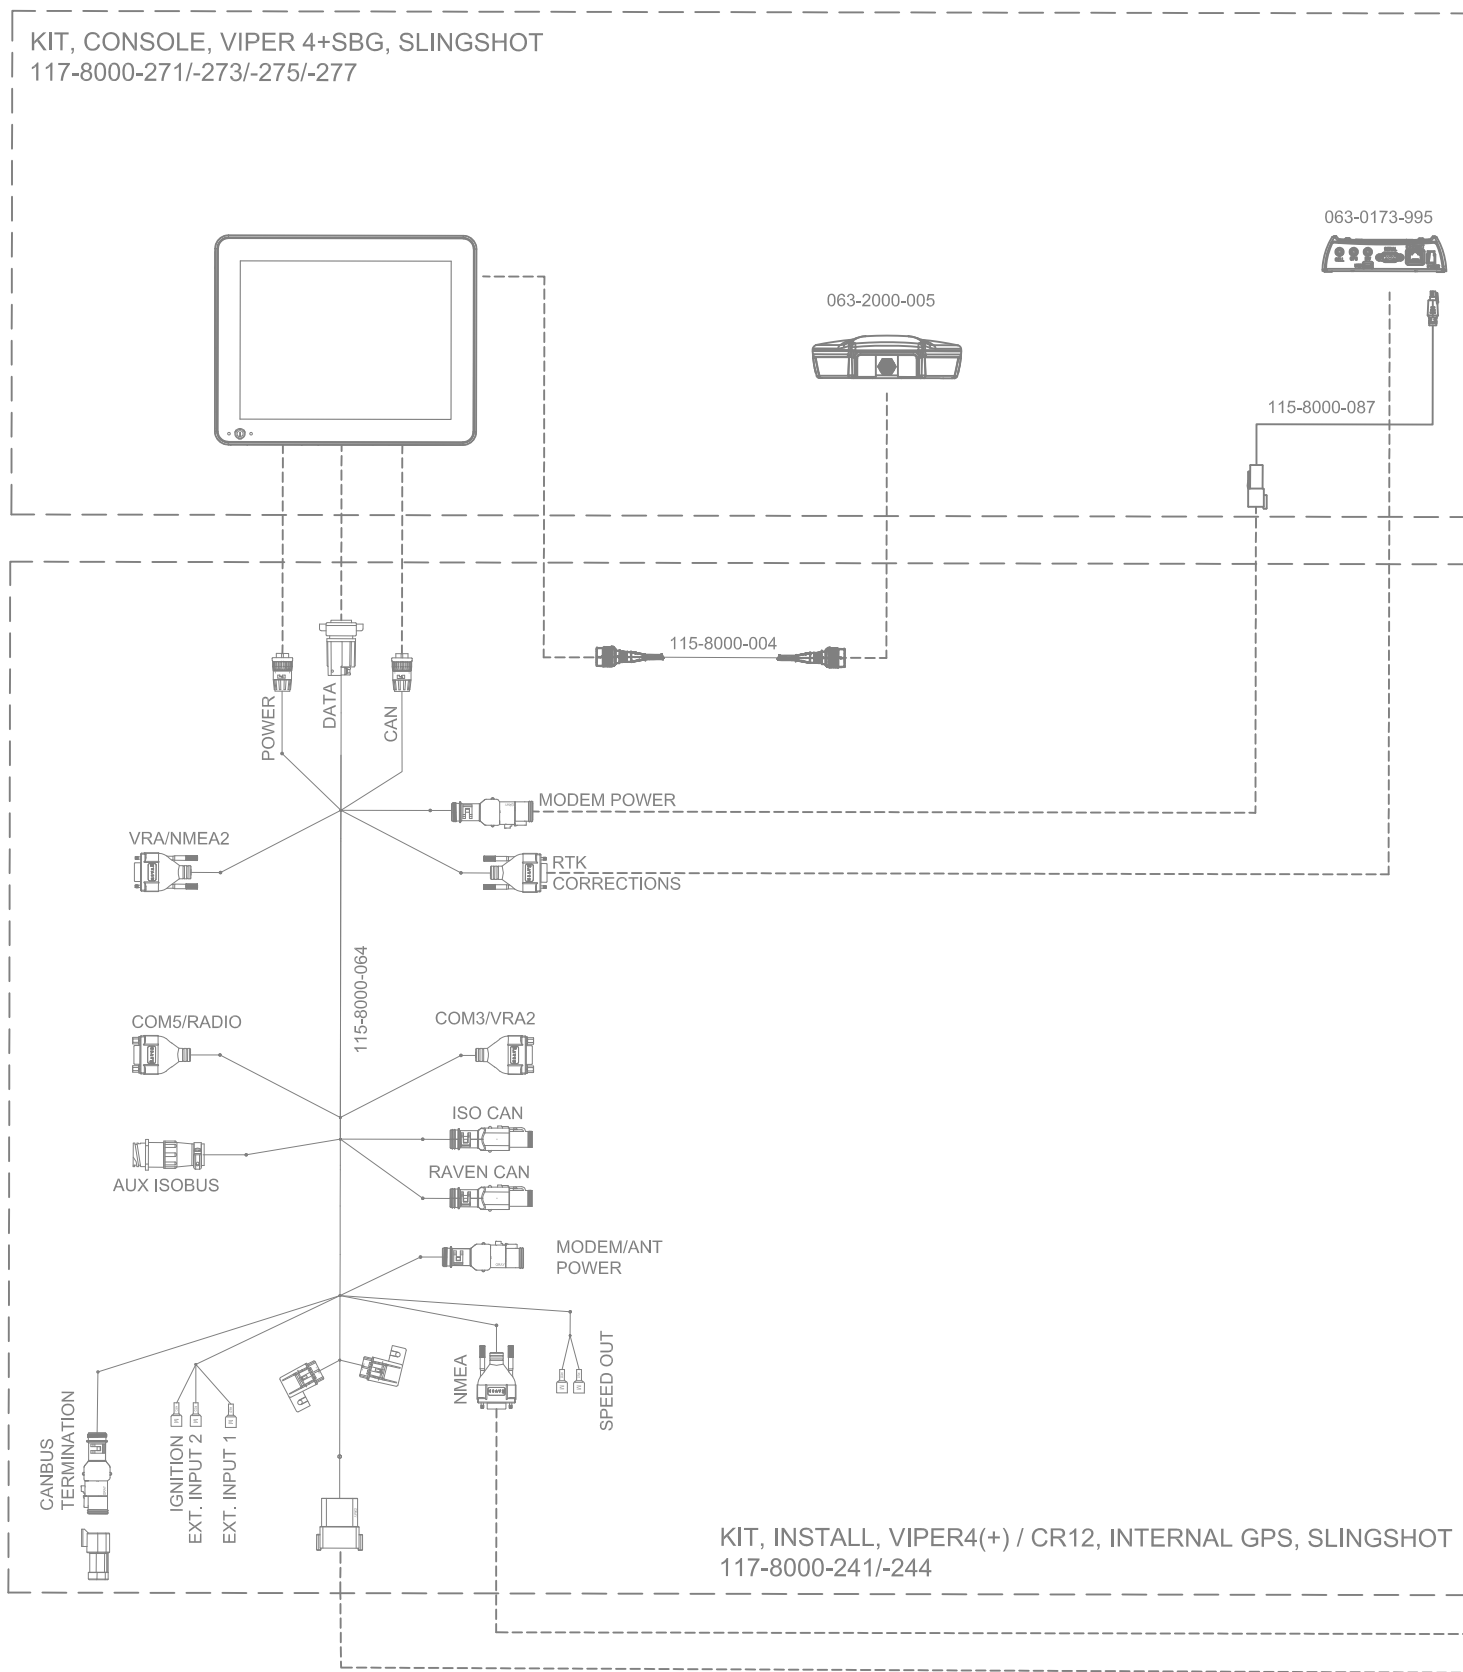

SYSTEM DRAWING, JOHN DEERE AUTOTRAC READY 7R, SBGUIDANCE, W/ IBBC, EXTERNAL GPS

KIT, CONSOLE, VIPER4+ SBG, W/O GPS, W/O MODEM
117-8000-287/-288

KIT, 500S, SBAS
117-2000-020
KIT, 700S, SBAS/GS/RTK
117-2000-030 THRU -034

KIT, INSTALL, VIPER4(+)/CR12, SMART ANTENNA, SBAS-GS/RTK
117-2300-003/117-2300-004/117-8000-240/117-8000-263

KIT, JOHN DEERE AUTOTRAC READY 7R, SBGUIDANCE, W/ IBBC
117-8000-173

RELEASED DATE	ECO #	REV.	DRAWING NO.
10/5/20	36264	A	054-8000-173
1/20/21	36761	B	054-8000-173

SYSTEM DRAWING, JOHN DEERE AUTOTRAC READY 7R, SBGUIDANCE, W/ IBBC, INTERNAL GPS, SLINGSHOT

KIT, CONSOLE, VIPER 4+SBG, SLINGSHOT
117-8000-2711-2731-2751-277

KIT, INSTALL, VIPER4(+) / CR12, INTERNAL GPS, SLINGSHOT
117-8000-2411-244

KIT, JOHN DEERE AUTOTRAC READY 7R, SBGUIDANCE, W/ IBBC
117-8000-173

RELEASED DATE	ECO #	REV.	DRAWING NO.
10/5/20	36264	A	054-8000-173
1/20/21	36761	B	054-8000-173

SYSTEM DRAWING, JOHN DEERE AUTOTRAC READY 7R, SBGUIDANCE, W/ IBBC, INTERNAL GPS, RADIO