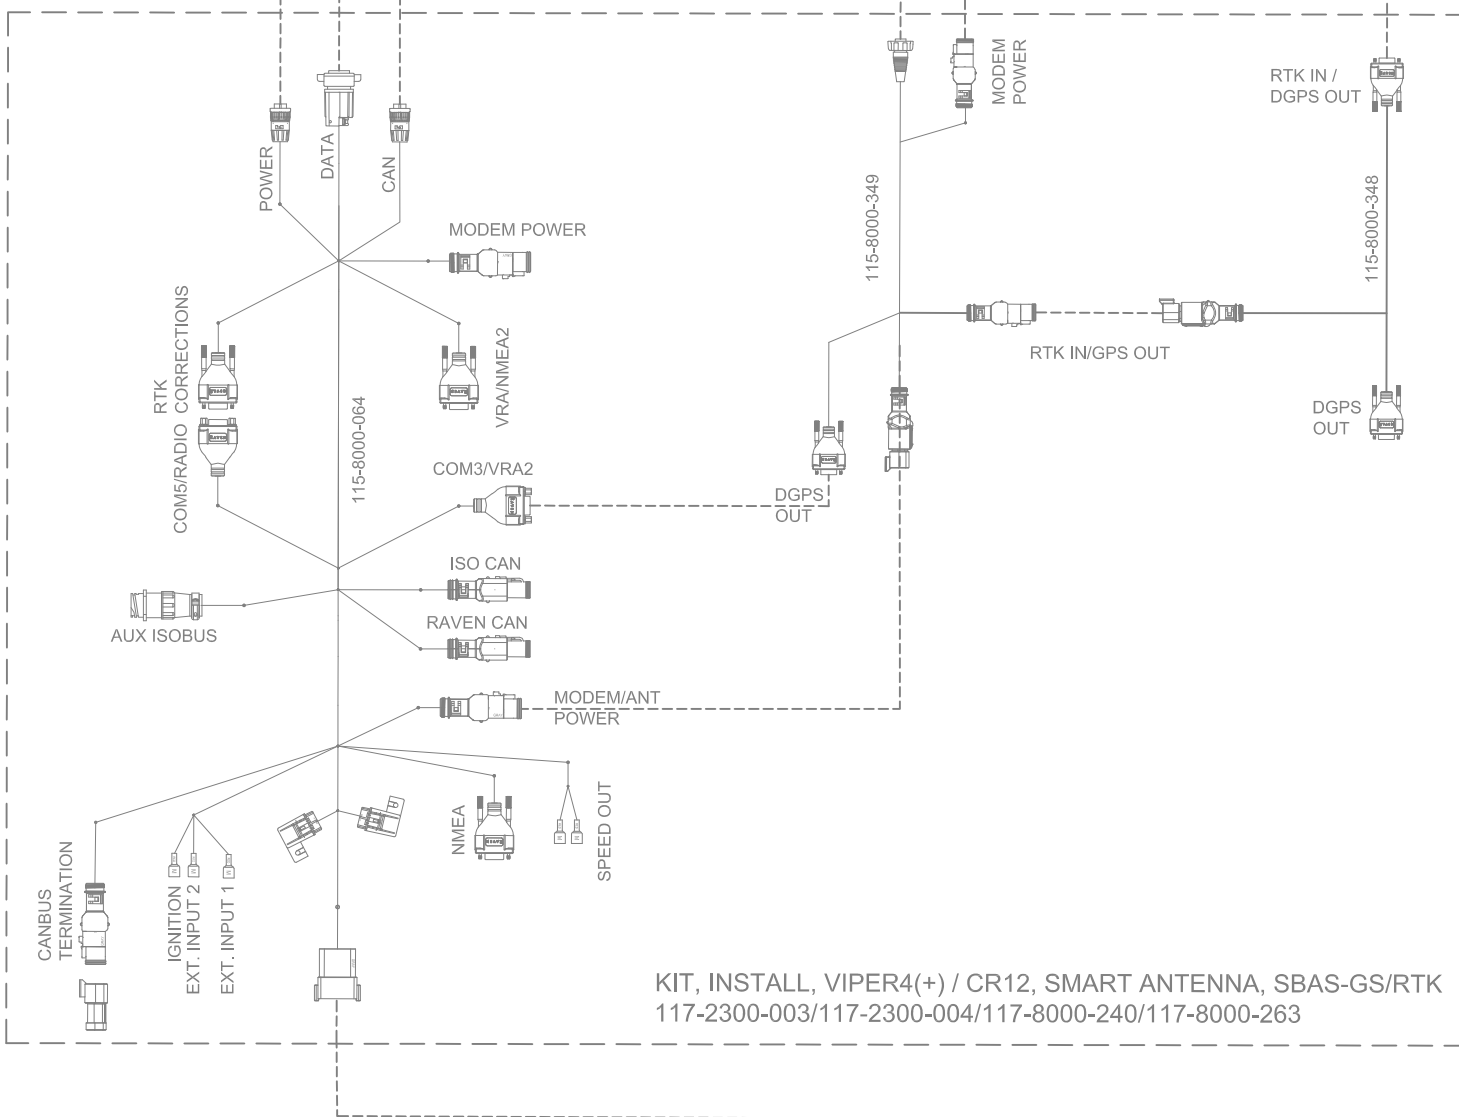

SYSTEM DRAWING, JOHN DEERE AUTOTRAC READY 7R, SBGUIDANCE, W/ IBBC, EXTERNAL GPS

KIT, CONSOLE, VIPER4+ SBG, W/O GPS, W/O MODEM
117-8000-287/-288

KIT, 500S, SBAS
117-2000-020
KIT, 700S, SBAS/GS/RTK
117-2000-030 THRU -034

KIT, INSTALL, VIPER4(+)/CR12, SMART ANTENNA, SBAS-GS/RTK
117-2300-003/117-2300-004/117-8000-240/117-8000-263

KIT, JOHN DEERE AUTOTRAC READY 7R, SBGUIDANCE, W/ IBBC
117-8000-173

RELEASED DATE	ECO #	REV.	DRAWING NO.
10/5/20	36264	A	054-8000-173
1/20/21	36761	B	054-8000-173

SYSTEM DRAWING, JOHN DEERE AUTOTRAC READY 7R, SBGUIDANCE, W/ IBBC, INTERNAL GPS, SLINGSHOT

KIT, CONSOLE, VIPER 4+SBG, SLINGSHOT
117-8000-2711-2731-2751-277

KIT, INSTALL, VIPER4(+) / CR12, INTERNAL GPS, SLINGSHOT
117-8000-2411-244