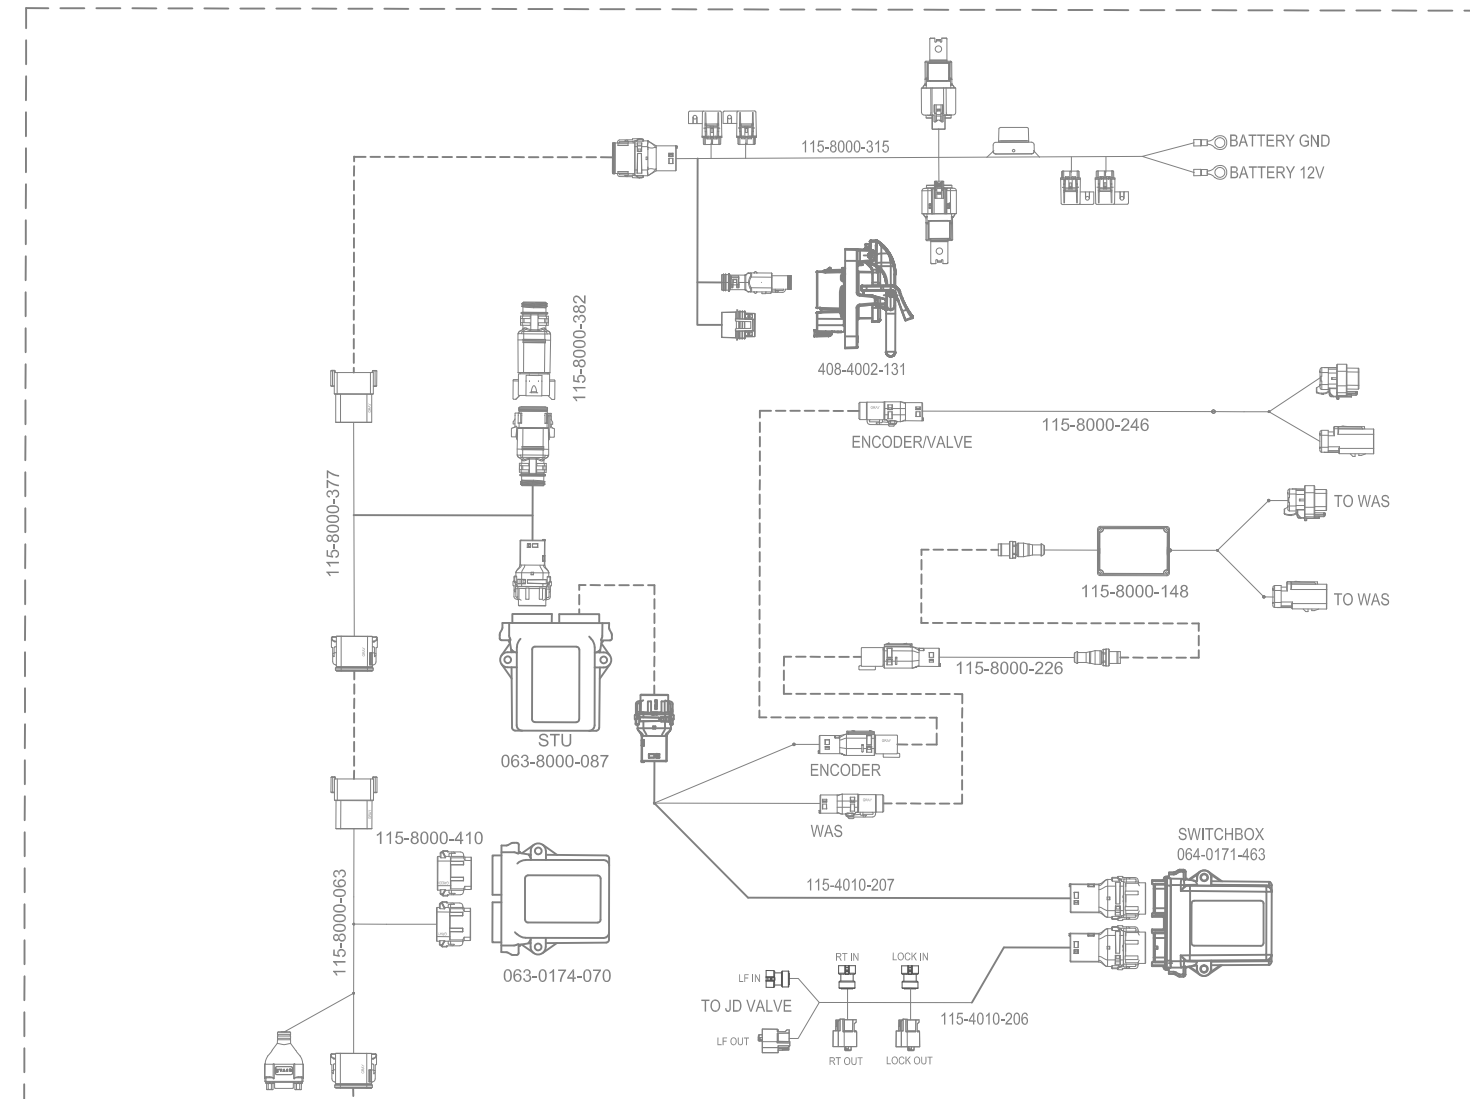

SYSTEM DRAWING, JOHN DEERE AUTOTRAC READY 7R, SBGUIDANCE, W/ IBBC, EXTERNAL GPS

KIT, CONSOLE, VIPER4+ SBG, W/O GPS, W/O MODEM
117-8000-287/-288

KIT, 500S, SBAS
117-2000-020
KIT, 700S, SBAS/GS/RTK
117-2000-030 THRU -034

KIT, INSTALL, VIPER4(+)/CR12, SMART ANTENNA, SBAS-GS/RTK
117-2300-003/117-2300-004/117-8000-240/117-8000-263

KIT, JOHN DEERE AUTOTRAC READY 7R, SBGUIDANCE, W/ IBBC
117-8000-173

RELEASED DATE	ECO #	REV.	DRAWING NO.
10/5/20	36264	A	054-8000-173
1/20/21	36761	B	054-8000-173

SYSTEM DRAWING, JOHN DEERE AUTOTRAC READY 7R, SBGUIDANCE, W/ IBBC, INTERNAL GPS, SLINGSHOT

KIT, CONSOLE, VIPER 4+SBG, SLINGSHOT
117-8000-2711-2731-2751-277

KIT, INSTALL, VIPER4(+) / CR12, INTERNAL GPS, SLINGSHOT
117-8000-2411-244

KIT, JOHN DEERE AUTOTRAC READY 7R, SBGUIDANCE, W/ IBBC
117-8000-173

RELEASED DATE	ECO #	REV.	DRAWING NO.
10/5/20	36264	A	054-8000-173
1/20/21	36761	B	054-8000-173

SYSTEM DRAWING, JOHN DEERE AUTOTRAC READY 7R, SBGUIDANCE, W/ IBBC, INTERNAL GPS, RADIO