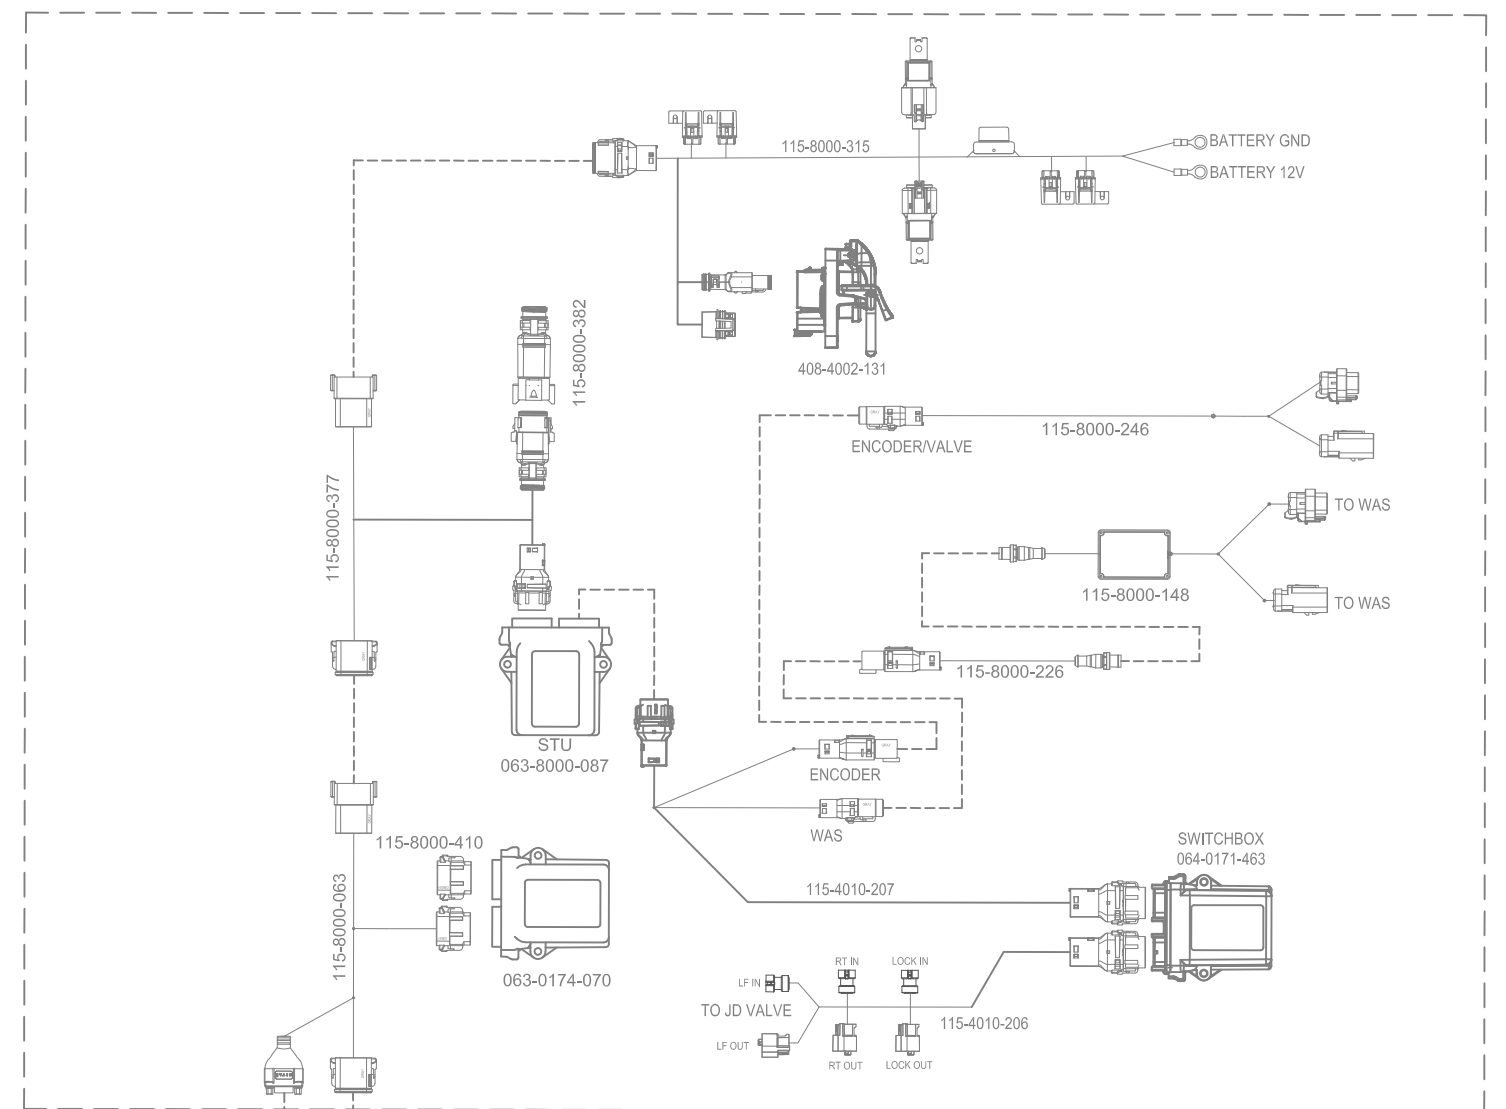

KIT, INSTALL, VIPER4(+)/CR12, SMART ANTENNA, SBAS-GS/RTK
117-2300-003/117-2300-004/117-8000-240/117-8000-263

KIT, JOHN DEERE AUTOTRAC READY 7R, SBGUIDANCE, W/ IBBC
117-8000-173

RELEASED DATE	ECO #	REV.	DRAWING NO.
10/5/20	36264	A	054-8000-173
1/20/21	36761	B	054-8000-173

SYSTEM DRAWING, JOHN DEERE AUTOTRAC READY 7R, SBGUIDANCE, W/ IBBC, INTERNAL GPS, SLINGSHOT

KIT, CONSOLE, VIPER 4+SBG, SLINGSHOT
117-8000-2711-2731-2751-277

KIT, INSTALL, VIPER4(+) / CR12, INTERNAL GPS, SLINGSHOT
117-8000-2411-244

KIT, JOHN DEERE AUTOTRAC READY 7R, SBGUIDANCE, W/ IBBC
117-8000-173

RELEASED DATE	ECO #	REV.	DRAWING NO.
10/5/20	36264	A	054-8000-173
1/20/21	36761	B	054-8000-173

SYSTEM DRAWING, JOHN DEERE AUTOTRAC READY 7R, SBGUIDANCE, W/ IBBC, INTERNAL GPS, RADIO