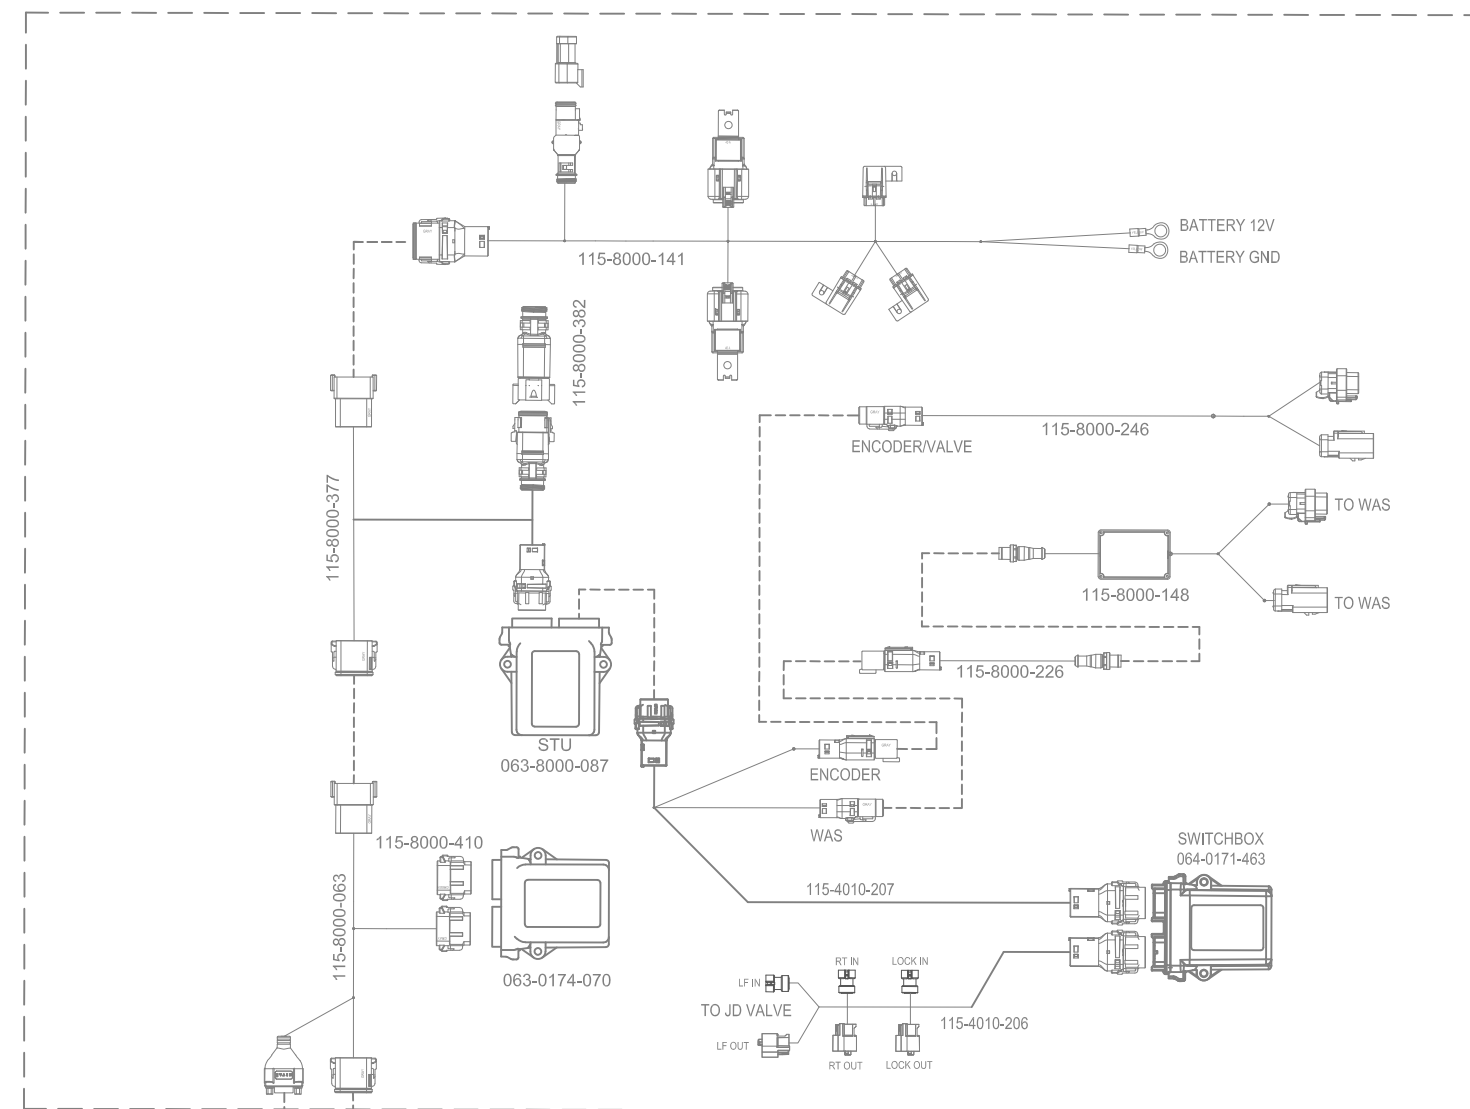

# SYSTEM DRAWING, JOHN DEERE AUTOTRAC READY 8R, SBGUIDANCE, W/O IBBC, EXTERNAL GPS

RELEASED DATE	ECO #	REV.	DRAWING NO.
10/5/20	36264	A	054-8000-160
1/20/21	36761	B	054-8000-160

# SYSTEM DRAWING, JOHN DEERE AUTOTRAC READY 8R, SBGUIDANCE, W/O IBBC, INTERNAL GPS, SLINGSHOT

KIT, CONSOLE, VIPER 4+SBG, SLINGSHOT  
117-8000-2711-2731-2751-277

KIT, INSTALL, VIPER4(+) / CR12, INTERNAL GPS, SLINGSHOT  
117-8000-2411-244

# SYSTEM DRAWING, JOHN DEERE AUTOTRAC READY 8R, SBGUIDANCE, W/O IBBC, INTERNAL GPS, RADIO

KIT, CONSOLE, VIPER 4+SBG,RADIO  
117-8000-270/-272/-274/-276

063-2000-005

115-8000-004

KIT, RADIO ANTENNA  
117-8000-313

115-8000-106

121-8000-008

KIT, INSTALL, VIPER4(+)/CR12, INTERNAL GPS, RADIO  
117-8000-236/-243

KIT, JOHN DEERE AUTOTRAC READY 8R, SBGUIDANCE, W/O IBBC  
117-8000-160

RELEASED DATE	ECO #	REV.	DRAWING NO.
10/5/20	36264	A	054-8000-160
1/20/21	36761	B	054-8000-160