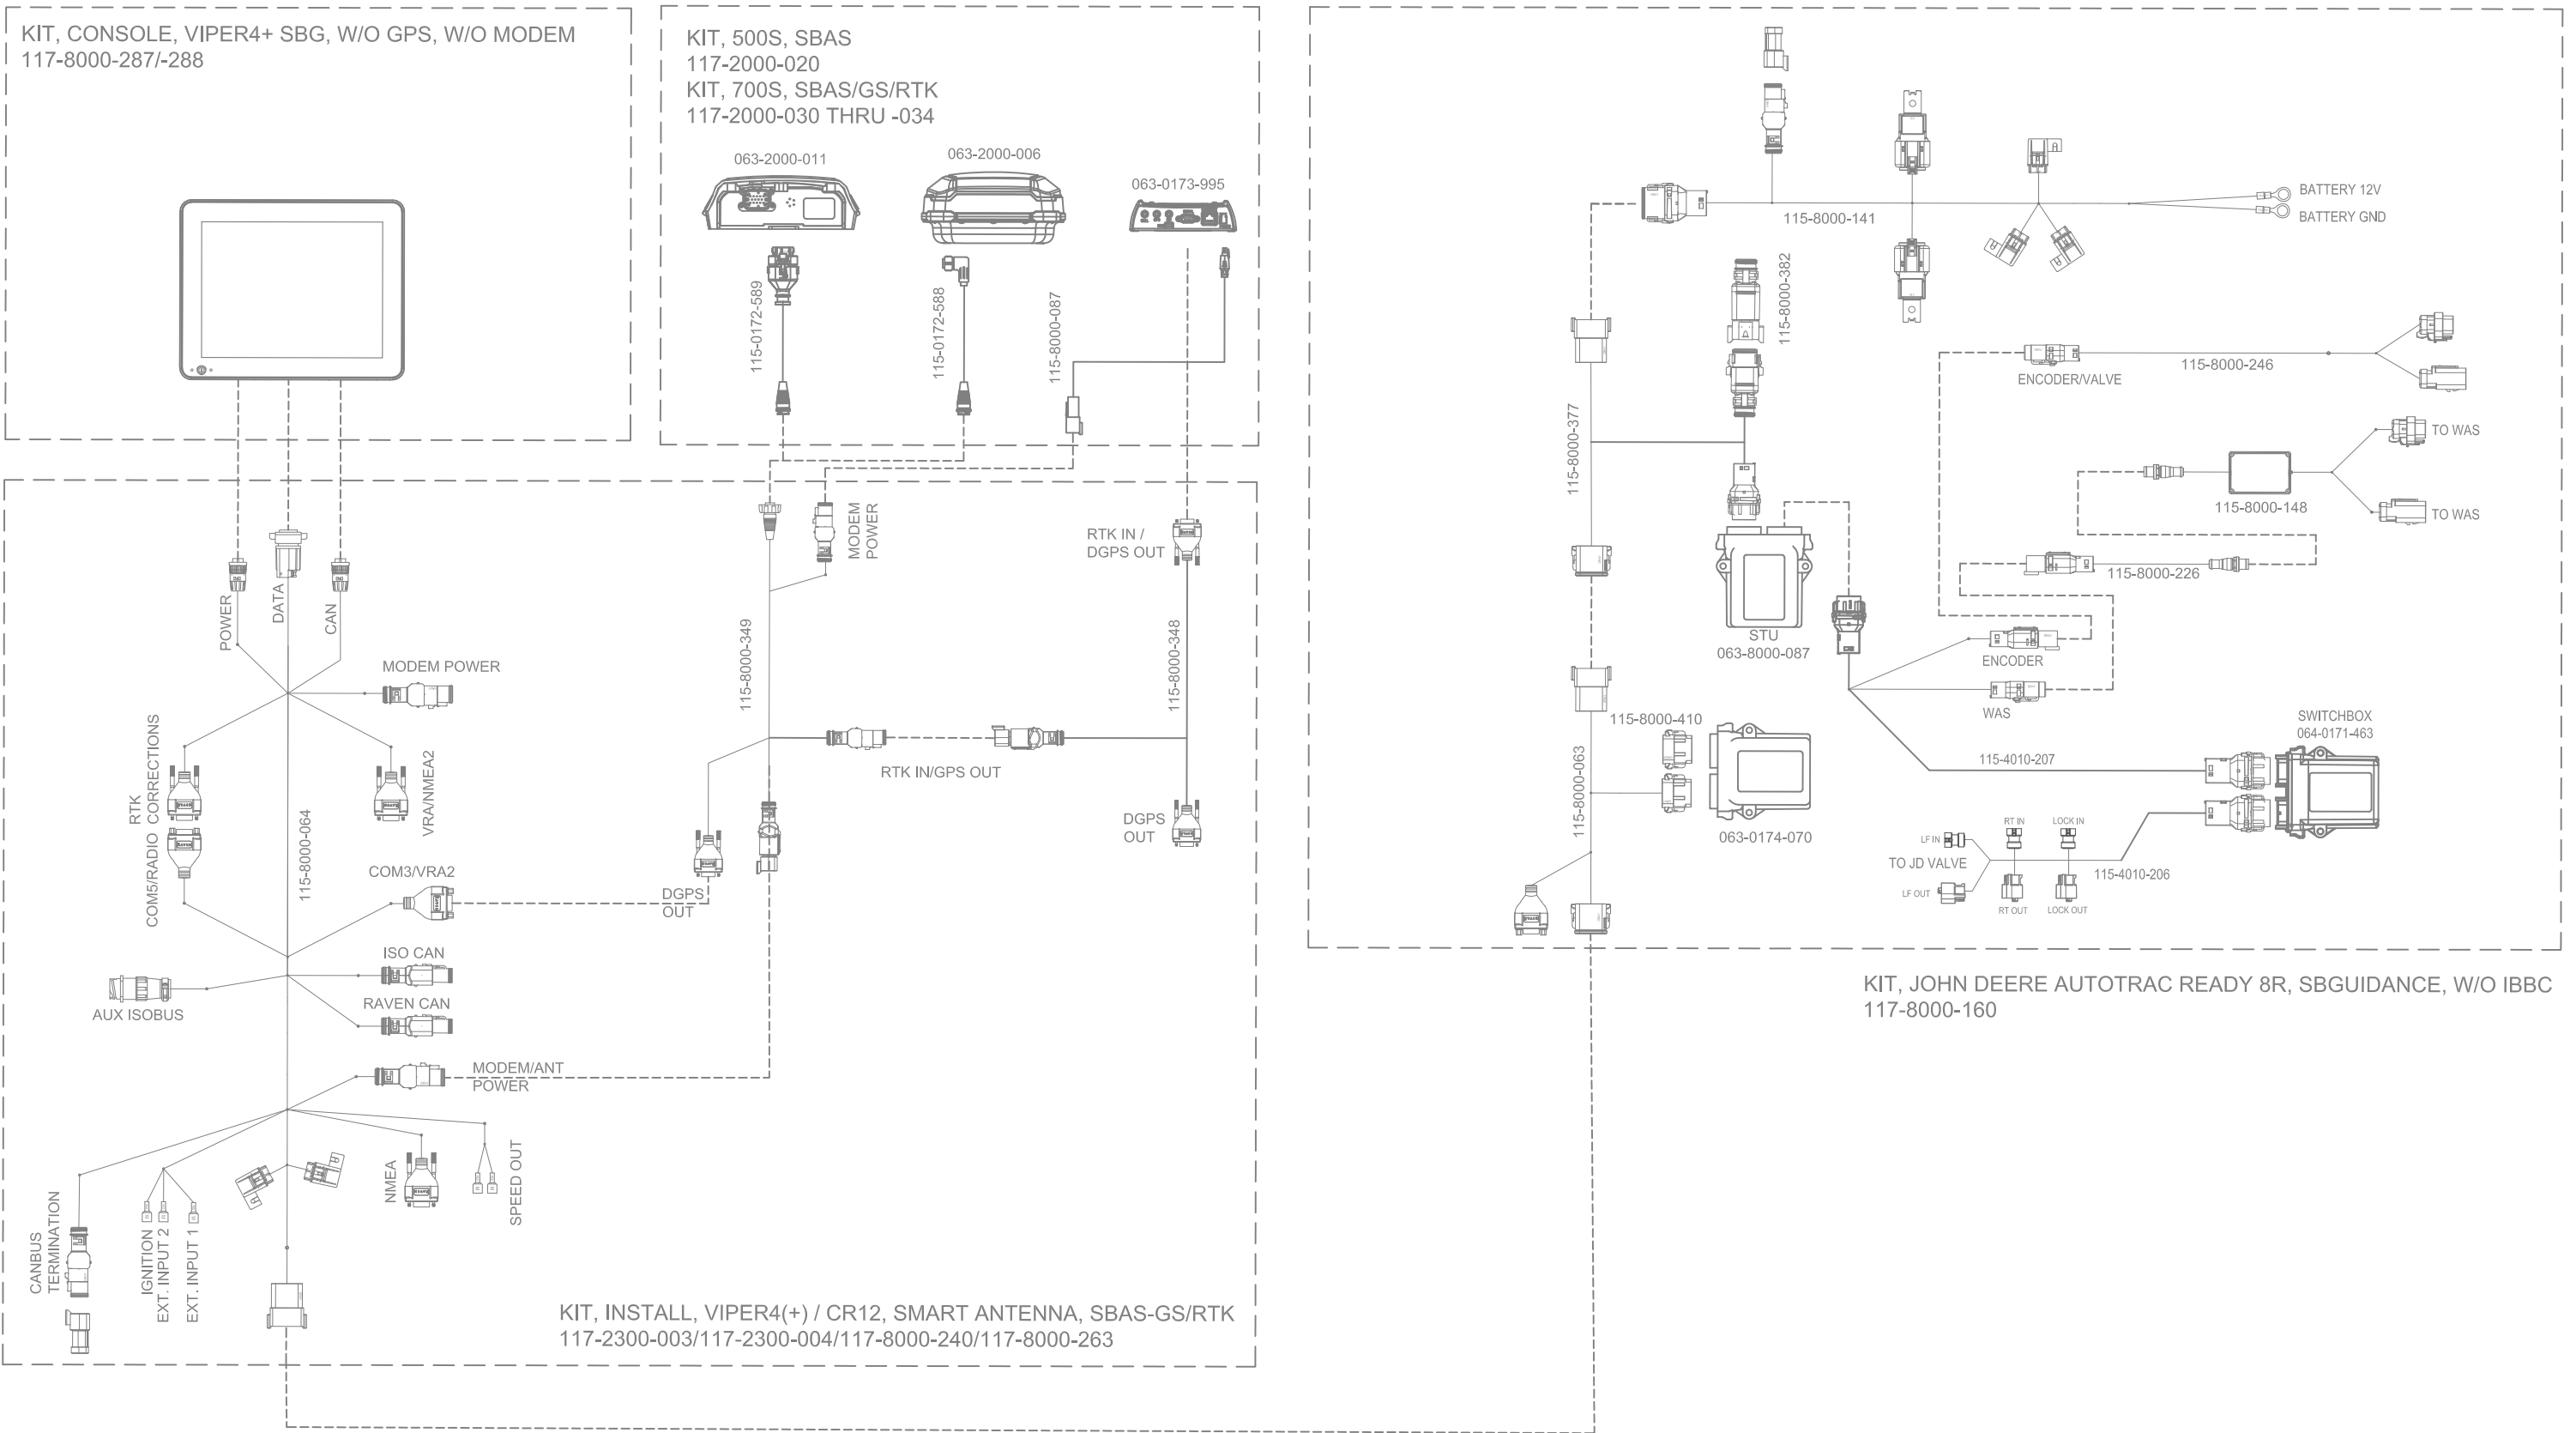

# SYSTEM DRAWING, JOHN DEERE AUTOTRAC READY 8R, SBGUIDANCE, W/O IBBC, EXTERNAL GPS

RELEASED DATE	ECO #	REV.	DRAWING NO.
10/5/20	36264	A	054-8000-160
1/20/21	36761	B	054-8000-160

# SYSTEM DRAWING, JOHN DEERE AUTOTRAC READY 8R, SBGUIDANCE, W/O IBBC, INTERNAL GPS, SLINGSHOT

KIT, CONSOLE, VIPER 4+SBG, SLINGSHOT  
117-8000-2711-2731-2751-277

KIT, INSTALL, VIPER4(+) / CR12, INTERNAL GPS, SLINGSHOT  
117-8000-2411-244

# SYSTEM DRAWING, JOHN DEERE AUTOTRAC READY 8R, SBGUIDANCE, W/O IBBC, INTERNAL GPS, RADIO

KIT, CONSOLE, VIPER 4+SBG,RADIO  
117-8000-270/-272/-274/-276

063-2000-005

115-8000-004

KIT, RADIO ANTENNA  
117-8000-313

115-8000-106

121-8000-008

KIT, INSTALL, VIPER4(+)/CR12, INTERNAL GPS, RADIO  
117-8000-236/-243

KIT, JOHN DEERE AUTOTRAC READY 8R, SBGUIDANCE, W/O IBBC  
117-8000-160

RELEASED DATE	ECO #	REV.	DRAWING NO.
10/5/20	36264	A	054-8000-160
1/20/21	36761	B	054-8000-160