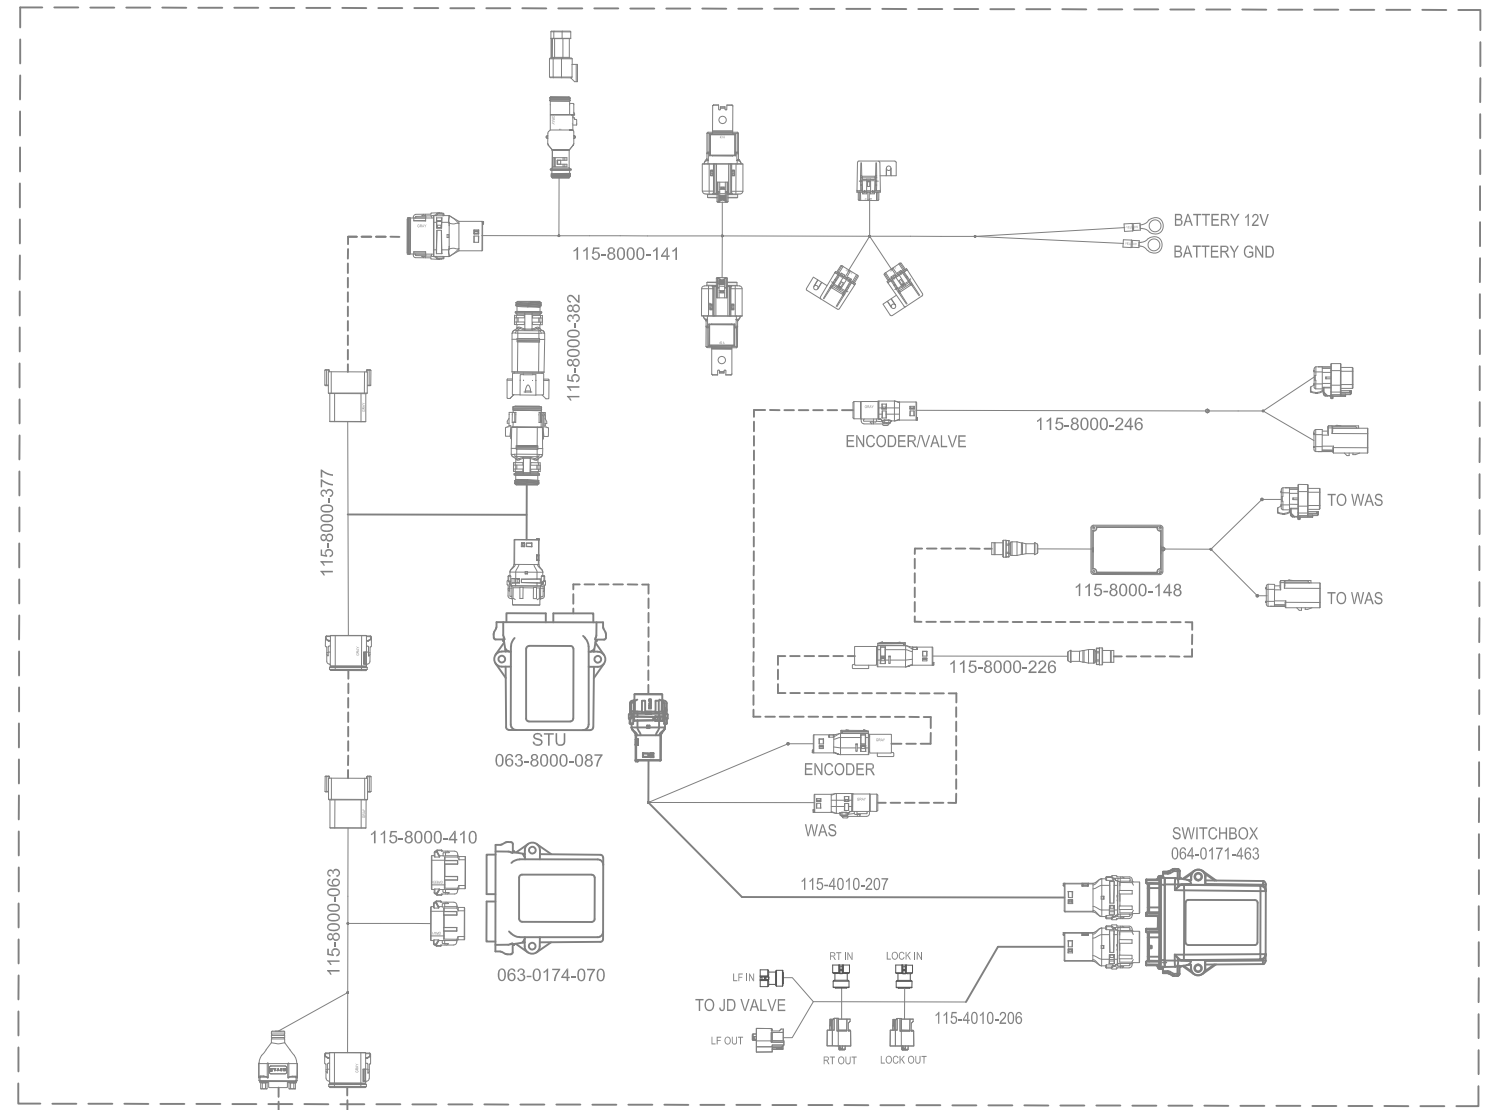

# SYSTEM DRAWING, JOHN DEERE AUTOTRAC READY 8R, SBGUIDANCE, W/O IBBC, INTERNAL GPS, RADIO

KIT, CONSOLE, VIPER 4+SBG,RADIO  
117-8000-270/-272/-274/-276

063-2000-005

115-8000-004

KIT, RADIO ANTENNA  
117-8000-313

115-8000-106

121-8000-008

KIT, INSTALL, VIPER4(+)/CR12, INTERNAL GPS, RADIO  
117-8000-236/-243

KIT, JOHN DEERE AUTOTRAC READY 8R, SBGUIDANCE, W/O IBBC  
117-8000-160

RELEASED DATE	ECO #	REV.	DRAWING NO.
10/5/20	36264	A	054-8000-160
1/20/21	36761	B	054-8000-160