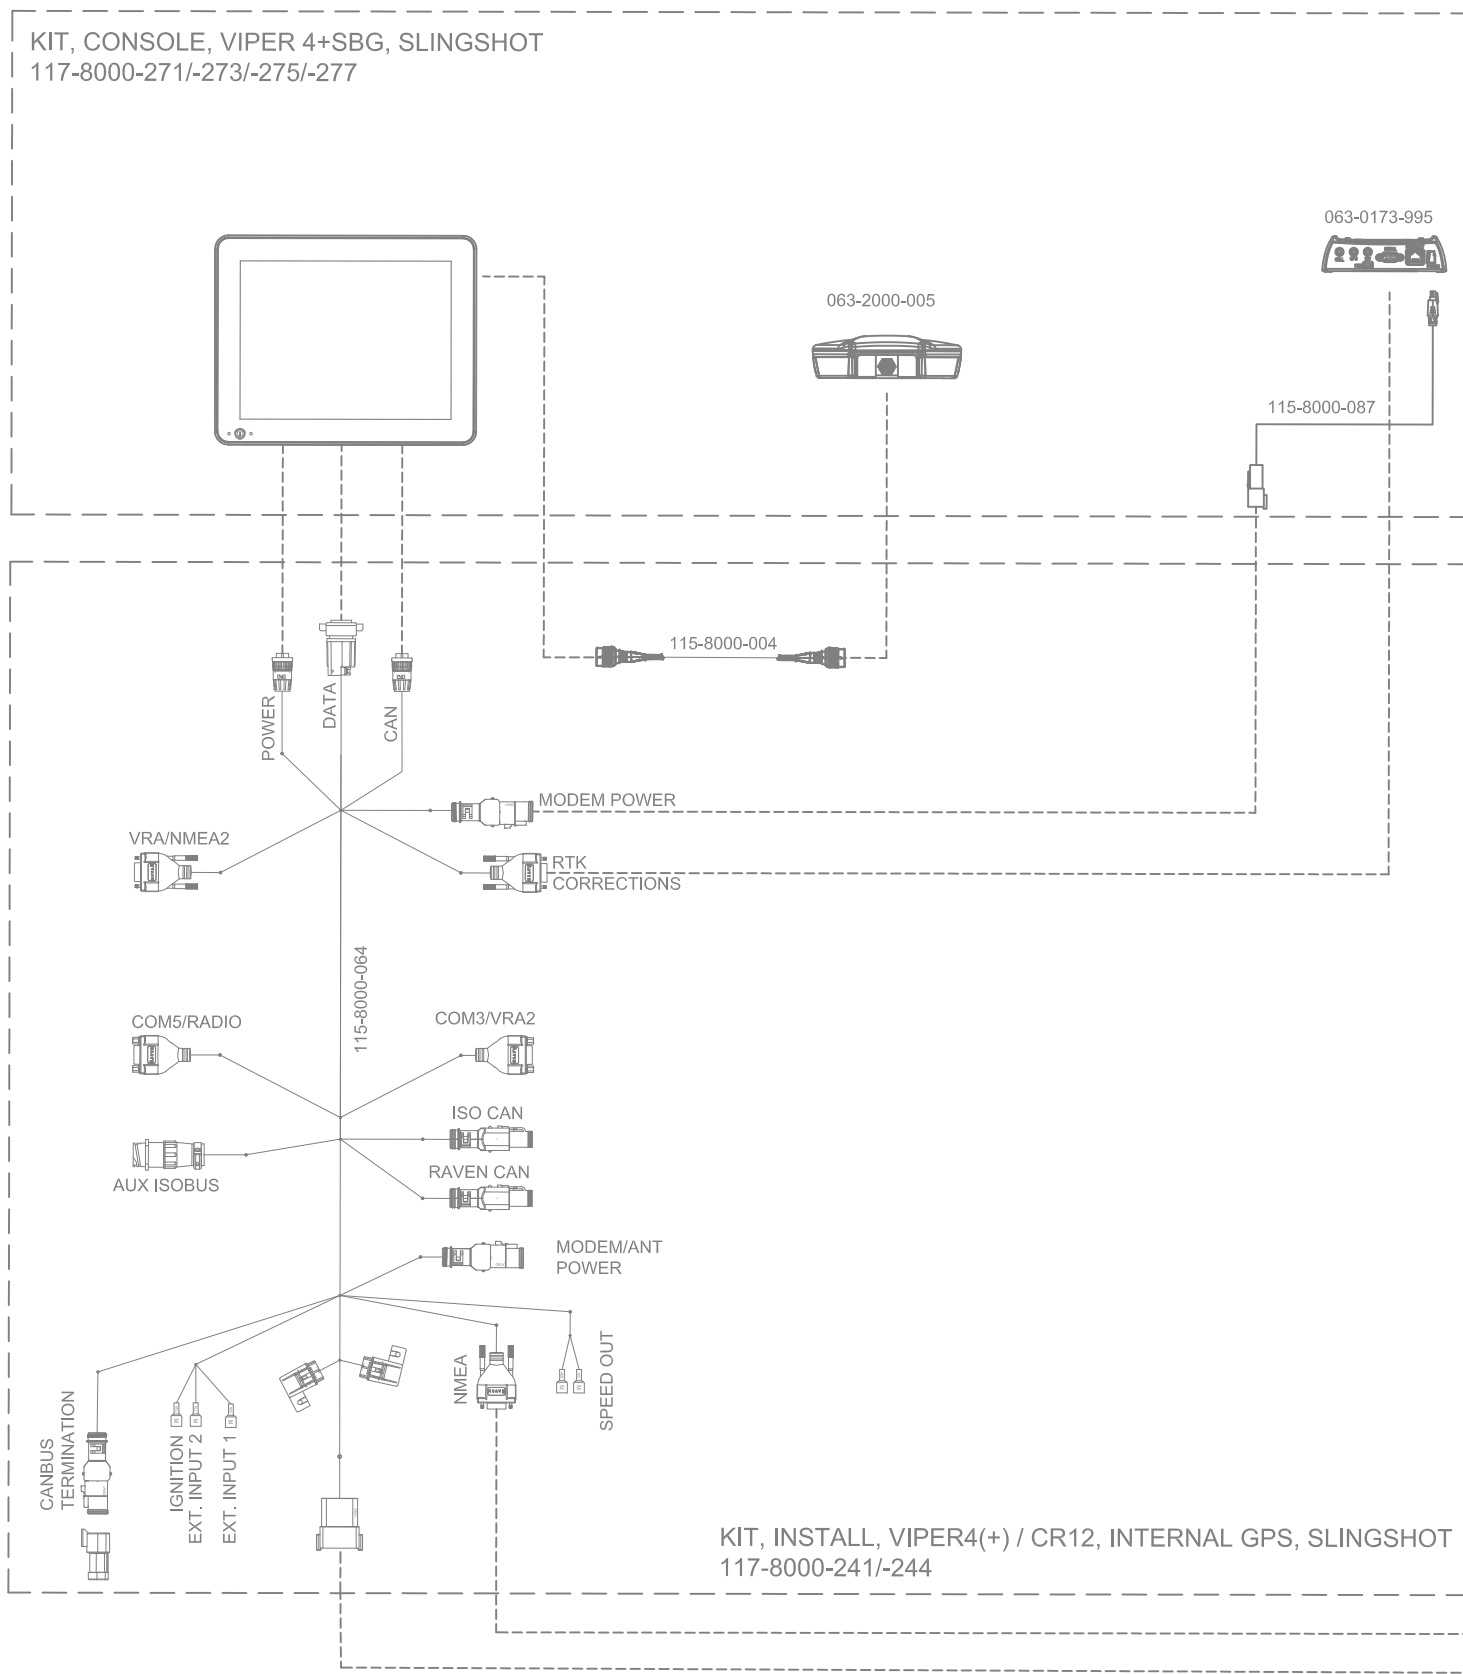

# SYSTEM DRAWING, JOHN DEERE AUTOTRAC READY 8R, SBGUIDANCE, W/O IBBC, EXTERNAL GPS

RELEASED DATE	ECO #	REV.	DRAWING NO.
10/5/20	36264	A	054-8000-160
1/20/21	36761	B	054-8000-160

# SYSTEM DRAWING, JOHN DEERE AUTOTRAC READY 8R, SBGUIDANCE, W/O IBBC, INTERNAL GPS, SLINGSHOT

KIT, CONSOLE, VIPER 4+SBG, SLINGSHOT  
117-8000-2711-2731-2751-277

KIT, INSTALL, VIPER4(+) / CR12, INTERNAL GPS, SLINGSHOT  
117-8000-2411-244

# SYSTEM DRAWING, JOHN DEERE AUTOTRAC READY 8R, SBGUIDANCE, W/O IBBC, INTERNAL GPS, RADIO

KIT, CONSOLE, VIPER 4+SBG,RADIO  
117-8000-270/-272/-274/-276

063-2000-005

115-8000-004

KIT, RADIO ANTENNA  
117-8000-313

115-8000-106

121-8000-008

KIT, INSTALL, VIPER4(+)/CR12, INTERNAL GPS, RADIO  
117-8000-236/-243

KIT, JOHN DEERE AUTOTRAC READY 8R, SBGUIDANCE, W/O IBBC  
117-8000-160

RELEASED DATE	ECO #	REV.	DRAWING NO.
10/5/20	36264	A	054-8000-160
1/20/21	36761	B	054-8000-160