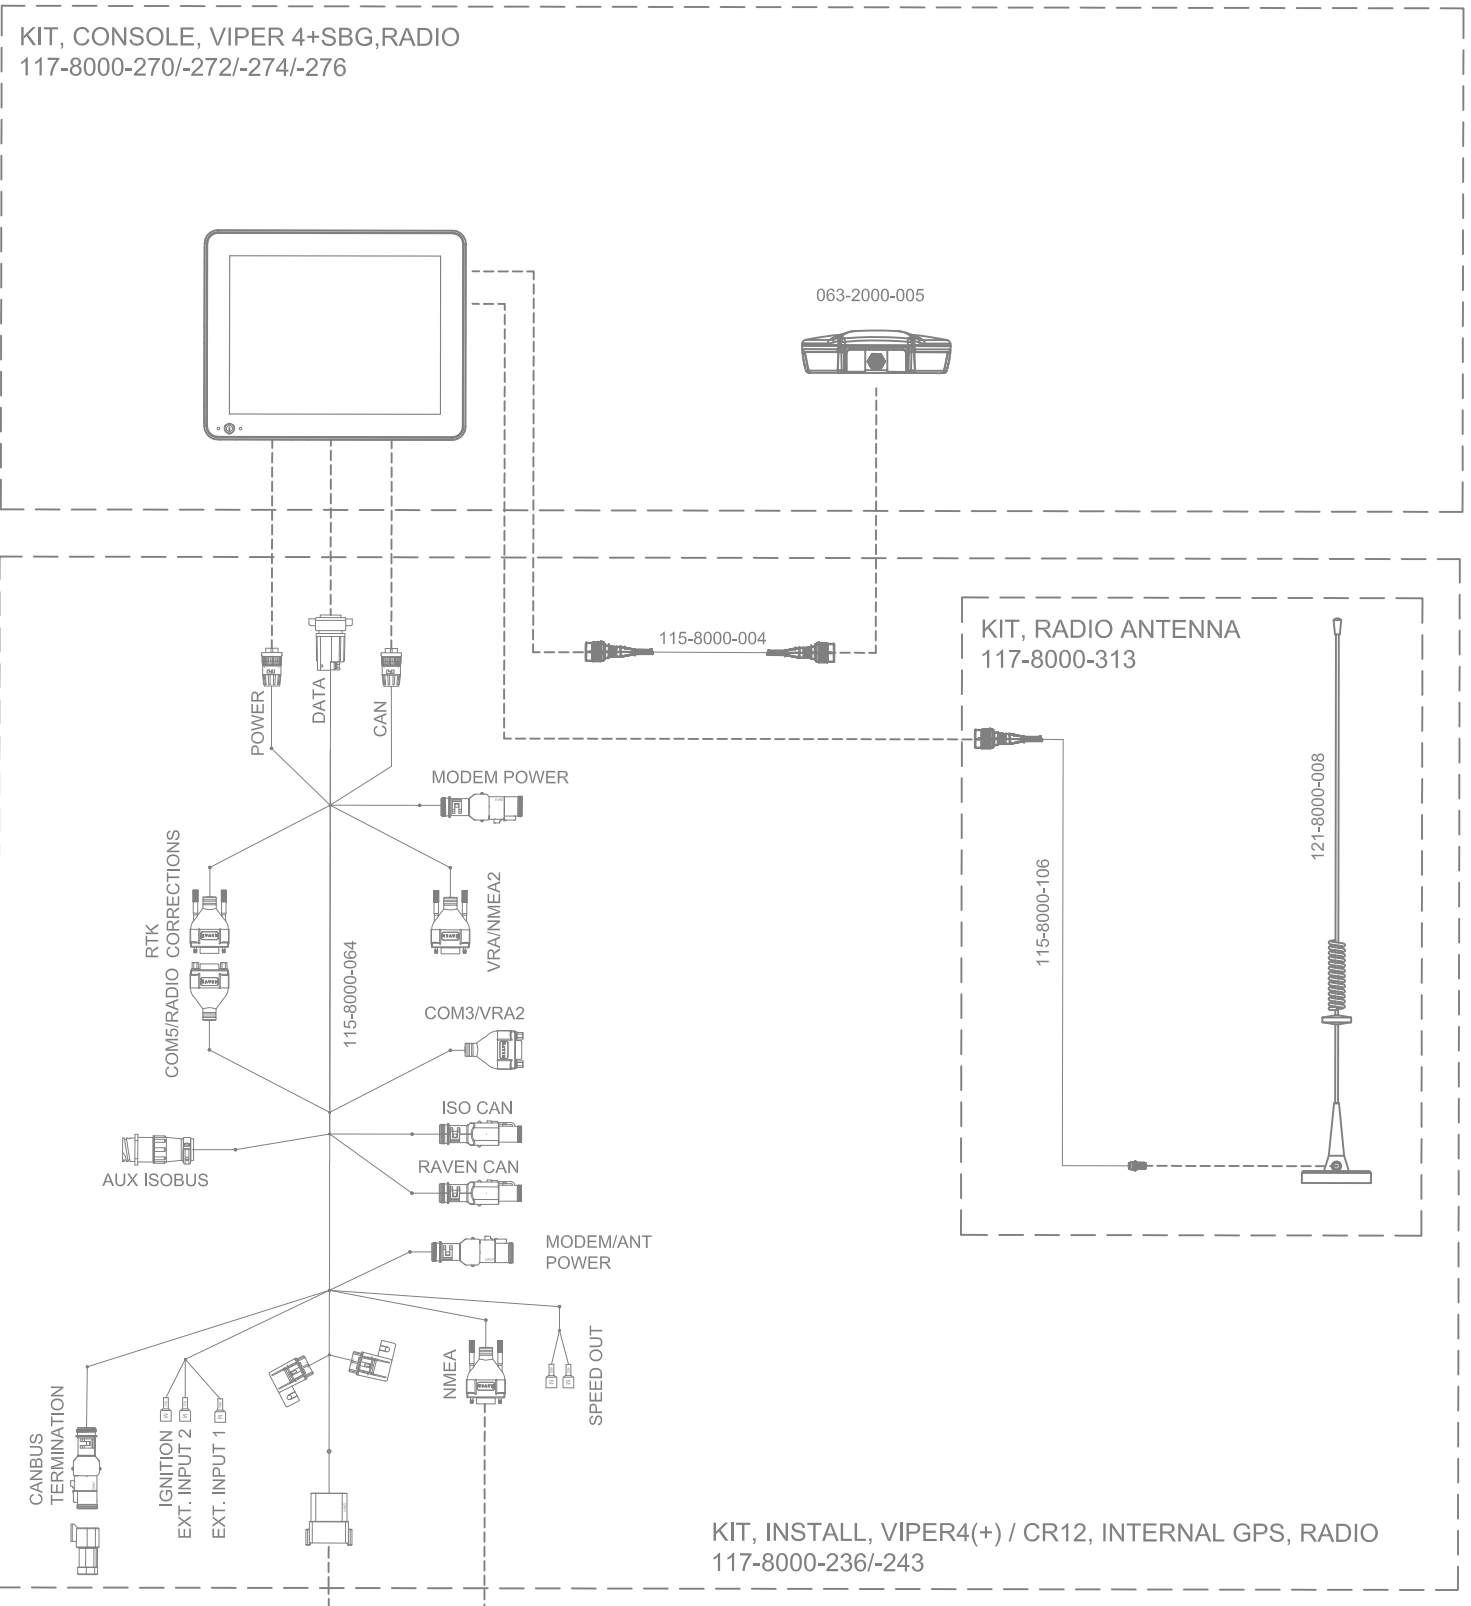

SYSTEM DRAWING, JOHN DEERE AUTOTRAC READY 7R, SBGUIDANCE, W/O IBBC, EXTERNAL GPS

KIT, JOHN DEERE AUTOTRAC READY 7R, SBGUIDANCE, W/O IBBC
117-8000-159

RELEASED DATE	ECO #	REV.	DRAWING NO.
10/5/20	36264	A	054-8000-159
1/20/21	36761	B	054-8000-159

SYSTEM DRAWING, JOHN DEERE AUTOTRAC READY 7R, SBGUIDANCE, W/O IBBC, INTERNAL GPS, SLINGSHOT

KIT, CONSOLE, VIPER 4+SBG, SLINGSHOT
117-8000-2711-2731-2751-277

KIT, INSTALL, VIPER4(+) / CR12, INTERNAL GPS, SLINGSHOT
117-8000-2411-244

KIT, JOHN DEERE AUTOTRAC READY 7R, SBGUIDANCE, W/O IBBC
117-8000-159

RELEASED DATE	ECO #	REV.	DRAWING NO.
10/5/20	36264	A	054-8000-159
1/20/21	36761	B	054-8000-159

SYSTEM DRAWING, JOHN DEERE AUTOTRAC READY 7R, SBGUIDANCE, W/O IBBC, INTERNAL GPS, RADIO

RELEASED DATE	ECO #	REV.	DRAWING NO.
10/5/20	36264	A	054-8000-159
1/20/21	36761	B	054-8000-159