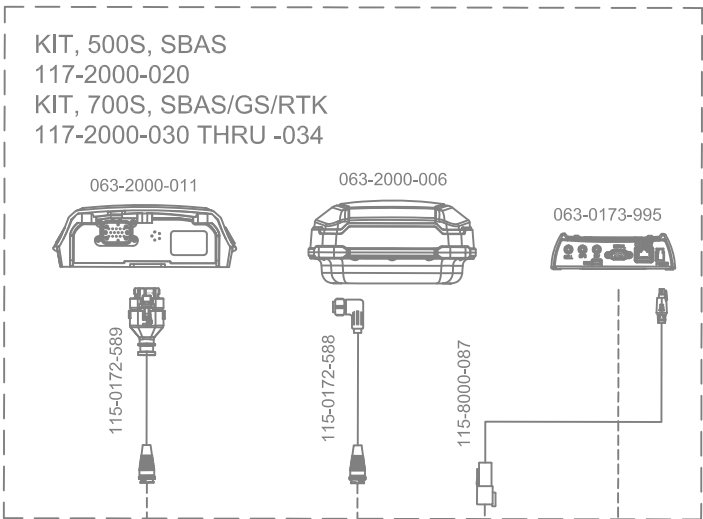

SYSTEM DRAWING, JOHN DEERE AUTOTRAC READY 7R, SBGUIDANCE, W/O IBBC, EXTERNAL GPS

KIT, JOHN DEERE AUTOTRAC READY 7R, SBGUIDANCE, W/O IBBC
117-8000-159

RELEASED DATE	ECO #	REV.	DRAWING NO.
10/5/20	36264	A	054-8000-159
1/20/21	36761	B	054-8000-159

SYSTEM DRAWING, JOHN DEERE AUTOTRAC READY 7R, SBGUIDANCE, W/O IBBC, INTERNAL GPS, SLINGSHOT

KIT, CONSOLE, VIPER 4+SBG, SLINGSHOT
117-8000-2711-2731-2751-277

KIT, INSTALL, VIPER4(+) / CR12, INTERNAL GPS, SLINGSHOT
117-8000-2411-244

KIT, JOHN DEERE AUTOTRAC READY 7R, SBGUIDANCE, W/O IBBC
117-8000-159

RELEASED DATE	ECO #	REV.	DRAWING NO.
10/5/20	36264	A	054-8000-159
1/20/21	36761	B	054-8000-159

SYSTEM DRAWING, JOHN DEERE AUTOTRAC READY 7R, SBGUIDANCE, W/O IBBC, INTERNAL GPS, RADIO