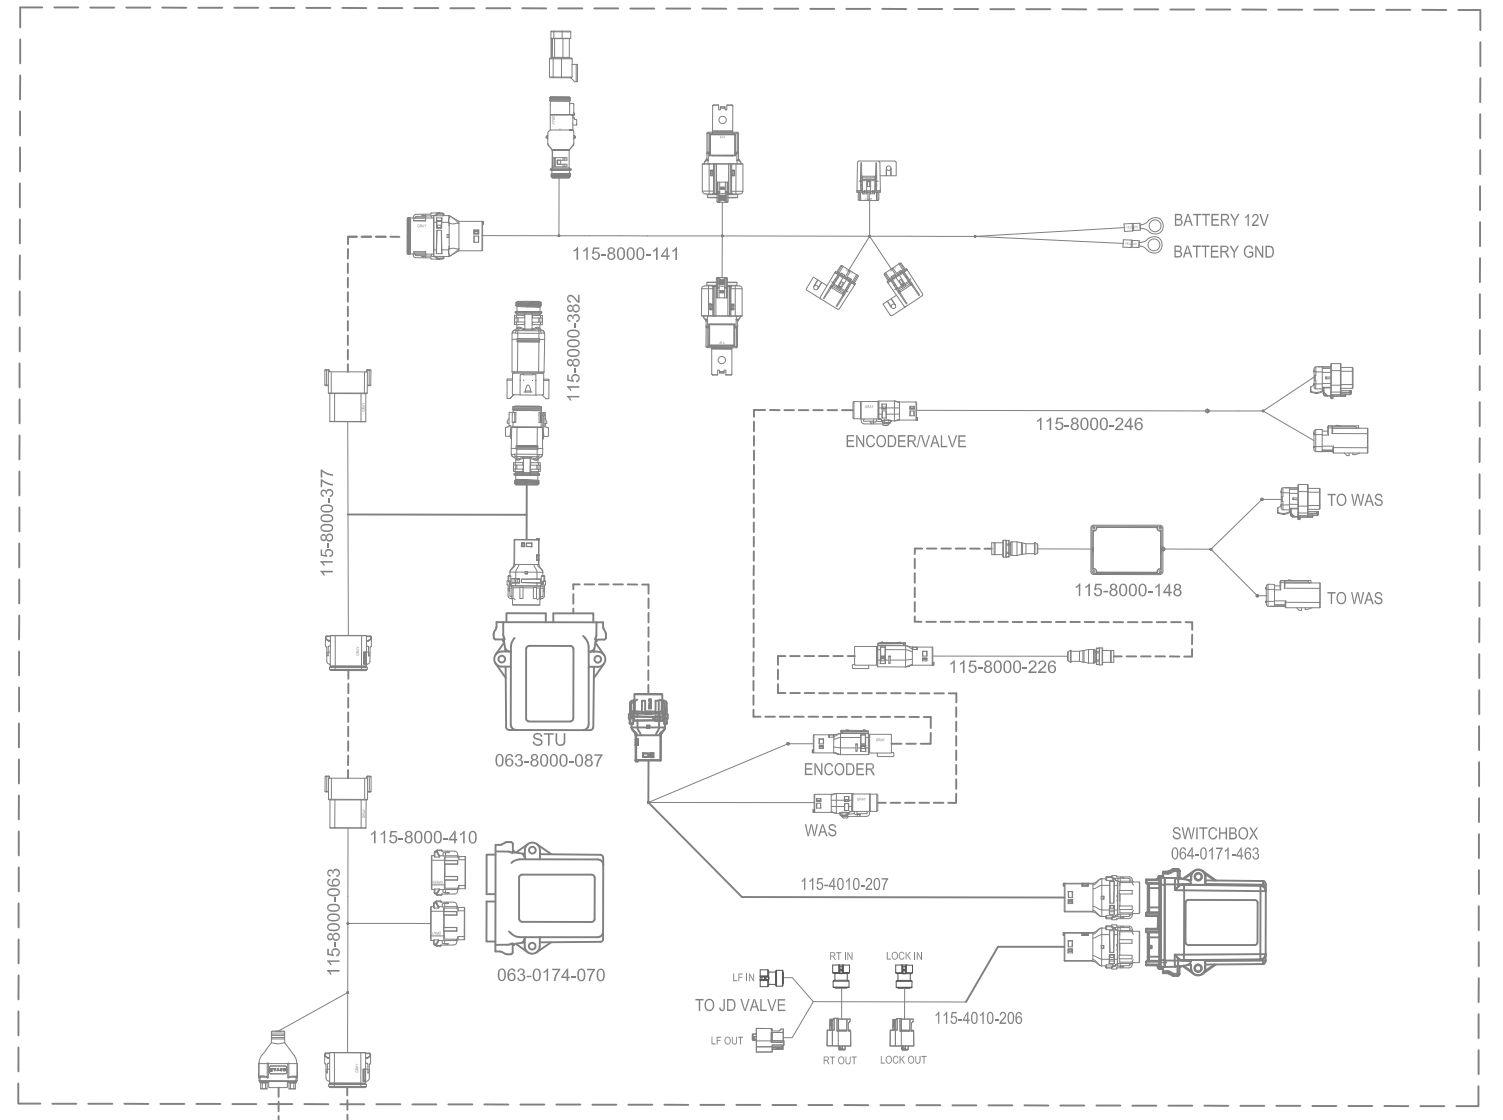

SYSTEM DRAWING, JOHN DEERE AUTOTRAC READY 7R, SBGUIDANCE, W/O IBBC, INTERNAL GPS, SLINGSHOT

KIT, CONSOLE, VIPER 4+SBG, SLINGSHOT
117-8000-2711-2731-2751-277

KIT, INSTALL, VIPER4(+) / CR12, INTERNAL GPS, SLINGSHOT
117-8000-2411-244

KIT, JOHN DEERE AUTOTRAC READY 7R, SBGUIDANCE, W/O IBBC
117-8000-159

RELEASED DATE	ECO #	REV.	DRAWING NO.
10/5/20	36264	A	054-8000-159
1/20/21	36761	B	054-8000-159

SYSTEM DRAWING, JOHN DEERE AUTOTRAC READY 7R, SBGUIDANCE, W/O IBBC, INTERNAL GPS, RADIO

RELEASED DATE	ECO #	REV.	DRAWING NO.
10/5/20	36264	A	054-8000-159
1/20/21	36761	B	054-8000-159