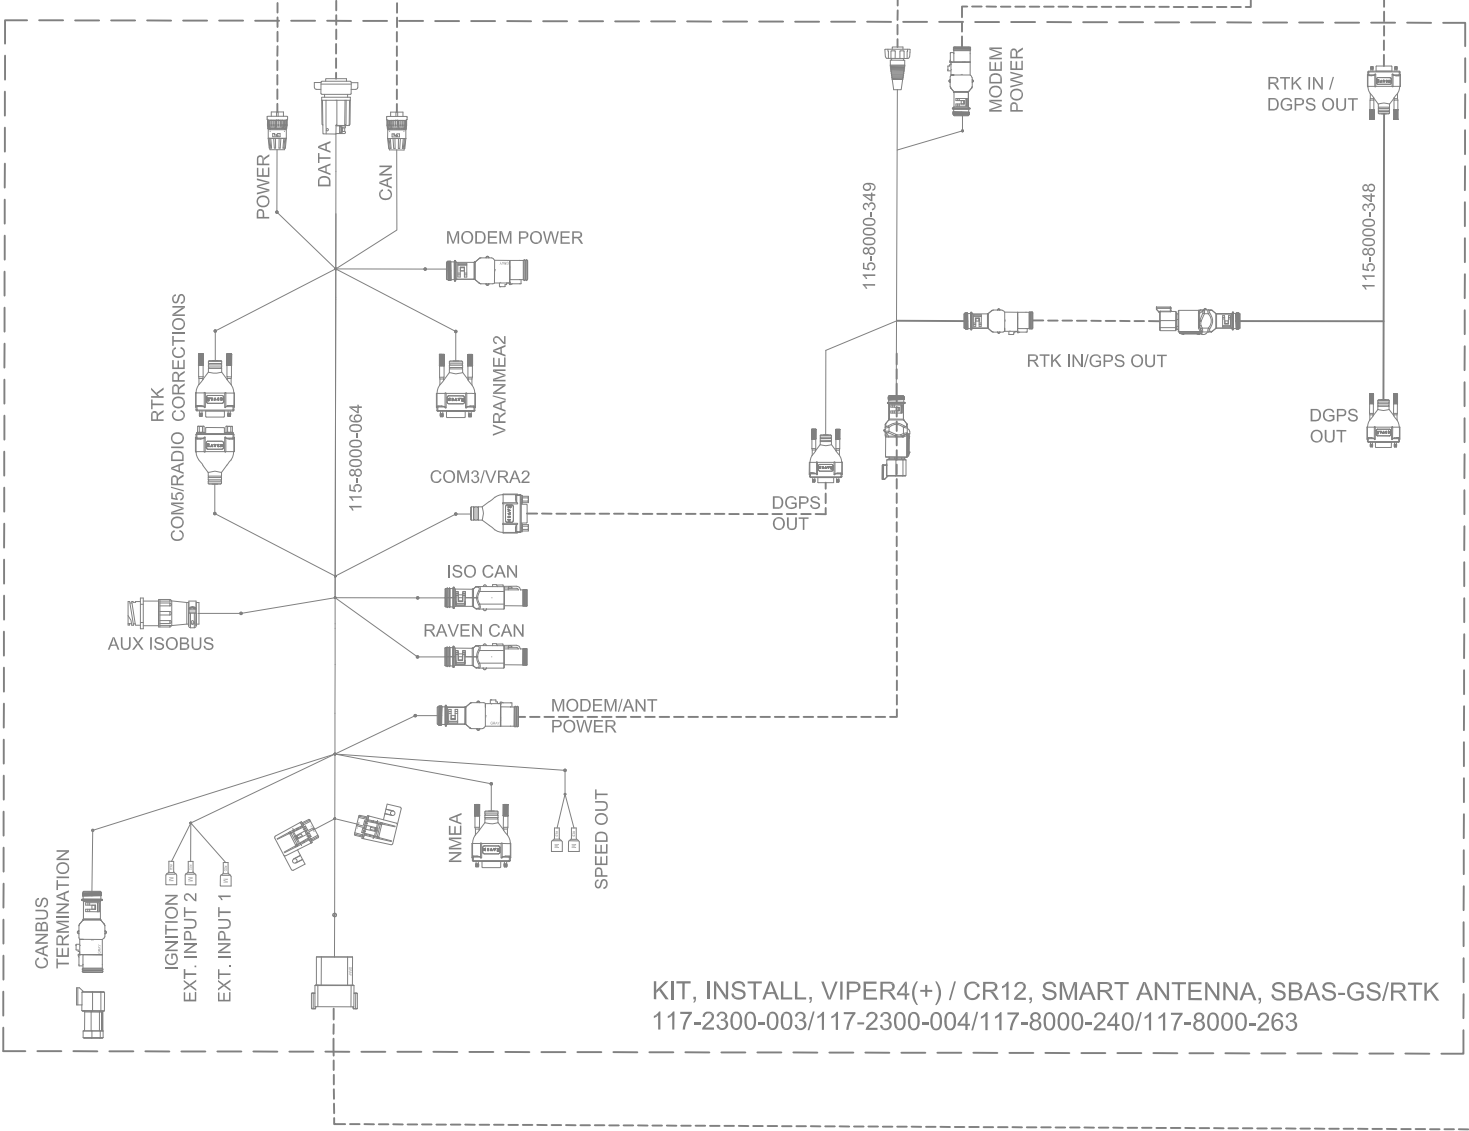

SYSTEM DRAWING, JOHN DEERE AUTOTRAC READY 7R, SBGUIDANCE, W/O IBBC, EXTERNAL GPS

KIT, JOHN DEERE AUTOTRAC READY 7R, SBGUIDANCE, W/O IBBC
117-8000-159

RELEASED DATE	ECO #	REV.	DRAWING NO.
10/5/20	36264	A	054-8000-159
1/20/21	36761	B	054-8000-159

SYSTEM DRAWING, JOHN DEERE AUTOTRAC READY 7R, SBGUIDANCE, W/O IBBC, INTERNAL GPS, SLINGSHOT

KIT, CONSOLE, VIPER 4+SBG, SLINGSHOT
117-8000-2711-2731-2751-277

KIT, INSTALL, VIPER4(+) / CR12, INTERNAL GPS, SLINGSHOT
117-8000-2411-244

KIT, JOHN DEERE AUTOTRAC READY 7R, SBGUIDANCE, W/O IBBC
117-8000-159

RELEASED DATE	ECO #	REV.	DRAWING NO.
10/5/20	36264	A	054-8000-159
1/20/21	36761	B	054-8000-159

SYSTEM DRAWING, JOHN DEERE AUTOTRAC READY 7R, SBGUIDANCE, W/O IBBC, INTERNAL GPS, RADIO

RELEASED DATE	ECO #	REV.	DRAWING NO.
10/5/20	36264	A	054-8000-159
1/20/21	36761	B	054-8000-159