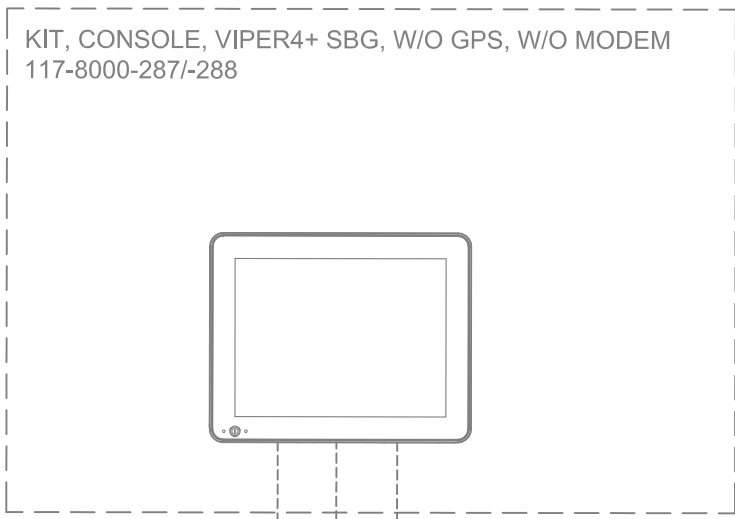

SYSTEM DRAWING, JOHN DEERE AUTOTRAC READY 7R, SBGUIDANCE, W/O IBBC, EXTERNAL GPS

KIT, JOHN DEERE AUTOTRAC READY 7R, SBGUIDANCE, W/O IBBC
117-8000-159

RELEASED DATE	ECO #	REV.	DRAWING NO.
10/5/20	36264	A	054-8000-159
1/20/21	36761	B	054-8000-159

SYSTEM DRAWING, JOHN DEERE AUTOTRAC READY 7R, SBGUIDANCE, W/O IBBC, INTERNAL GPS, SLINGSHOT

KIT, CONSOLE, VIPER 4+SBG, SLINGSHOT
117-8000-2711-2731-2751-277

KIT, INSTALL, VIPER4(+) / CR12, INTERNAL GPS, SLINGSHOT
117-8000-2411-244