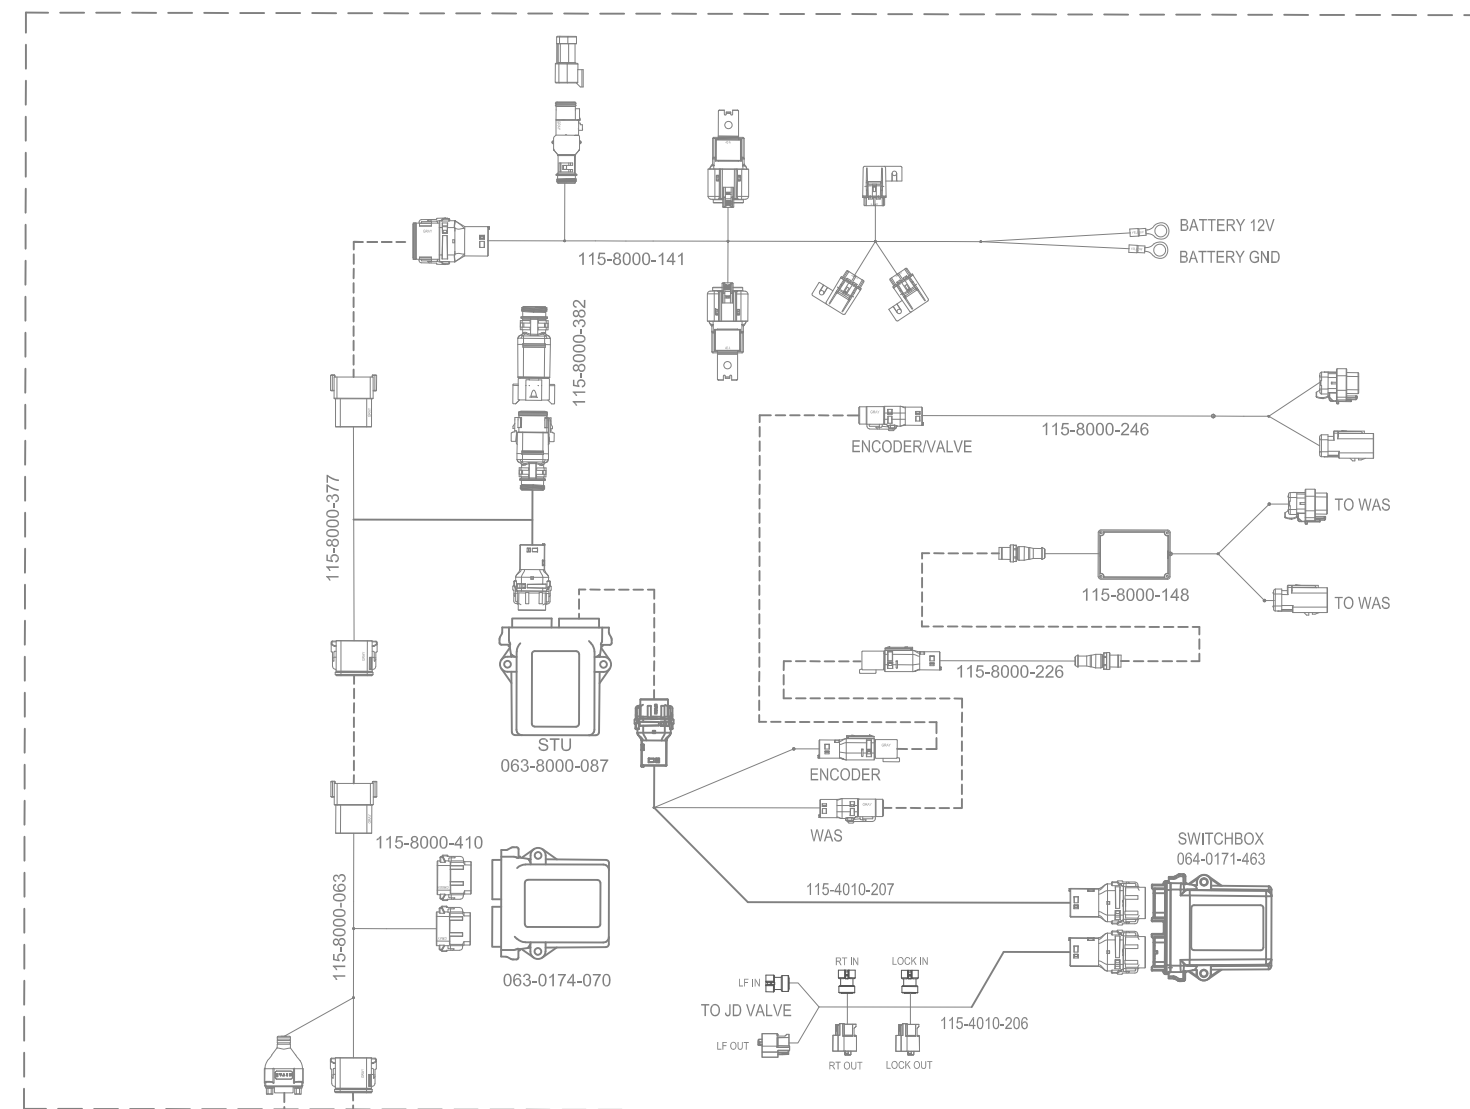

SYSTEM DRAWING, JOHN DEERE AUTOTRAC READY 7R, SBGUIDANCE, W/O IBBC, EXTERNAL GPS

KIT, JOHN DEERE AUTOTRAC READY 7R, SBGUIDANCE, W/O IBBC
117-8000-159

RELEASED DATE	ECO #	REV.	DRAWING NO.
10/5/20	36264	A	054-8000-159
1/20/21	36761	B	054-8000-159

SYSTEM DRAWING, JOHN DEERE AUTOTRAC READY 7R, SBGUIDANCE, W/O IBBC, INTERNAL GPS, SLINGSHOT

KIT, CONSOLE, VIPER 4+SBG, SLINGSHOT
117-8000-2711-2731-2751-277

KIT, INSTALL, VIPER4(+) / CR12, INTERNAL GPS, SLINGSHOT
117-8000-2411-244

KIT, JOHN DEERE AUTOTRAC READY 7R, SBGUIDANCE, W/O IBBC
117-8000-159

RELEASED DATE	ECO #	REV.	DRAWING NO.
10/5/20	36264	A	054-8000-159
1/20/21	36761	B	054-8000-159

SYSTEM DRAWING, JOHN DEERE AUTOTRAC READY 7R, SBGUIDANCE, W/O IBBC, INTERNAL GPS, RADIO

RELEASED DATE	ECO #	REV.	DRAWING NO.
10/5/20	36264	A	054-8000-159
1/20/21	36761	B	054-8000-159