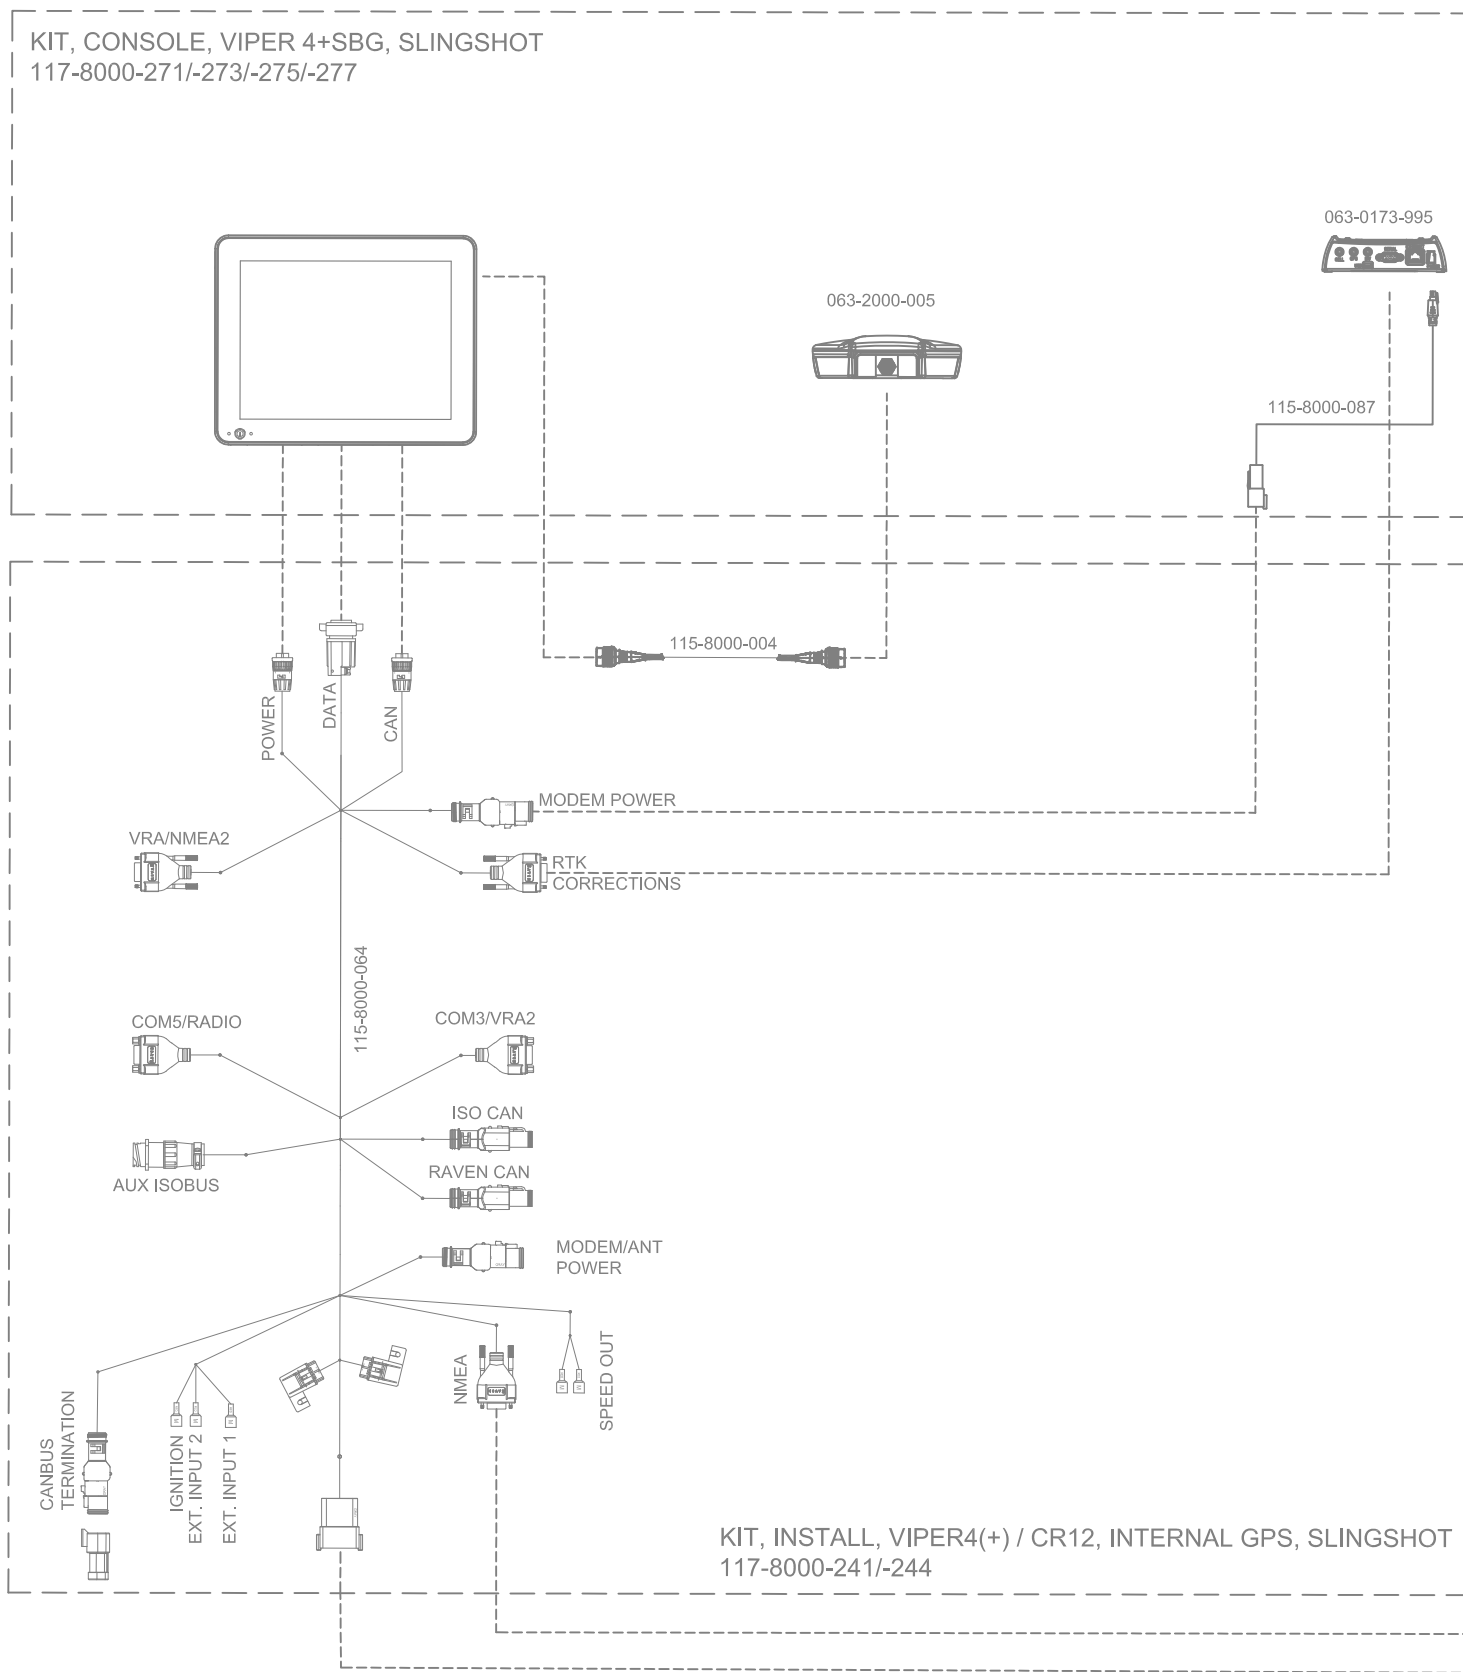

SYSTEM DRAWING, JOHN DEERE AUTOTRAC READY 7R, SBGUIDANCE, W/O IBBC, EXTERNAL GPS

KIT, JOHN DEERE AUTOTRAC READY 7R, SBGUIDANCE, W/O IBBC
117-8000-159

RELEASED DATE	ECO #	REV.	DRAWING NO.
10/5/20	36264	A	054-8000-159
1/20/21	36761	B	054-8000-159

SYSTEM DRAWING, JOHN DEERE AUTOTRAC READY 7R, SBGUIDANCE, W/O IBBC, INTERNAL GPS, SLINGSHOT

KIT, CONSOLE, VIPER 4+SBG, SLINGSHOT
117-8000-2711-2731-2751-277

KIT, INSTALL, VIPER4(+) / CR12, INTERNAL GPS, SLINGSHOT
117-8000-2411-244

KIT, JOHN DEERE AUTOTRAC READY 7R, SBGUIDANCE, W/O IBBC
117-8000-159

RELEASED DATE	ECO #	REV.	DRAWING NO.
10/5/20	36264	A	054-8000-159
1/20/21	36761	B	054-8000-159

SYSTEM DRAWING, JOHN DEERE AUTOTRAC READY 7R, SBGUIDANCE, W/O IBBC, INTERNAL GPS, RADIO

RELEASED DATE	ECO #	REV.	DRAWING NO.
10/5/20	36264	A	054-8000-159
1/20/21	36761	B	054-8000-159