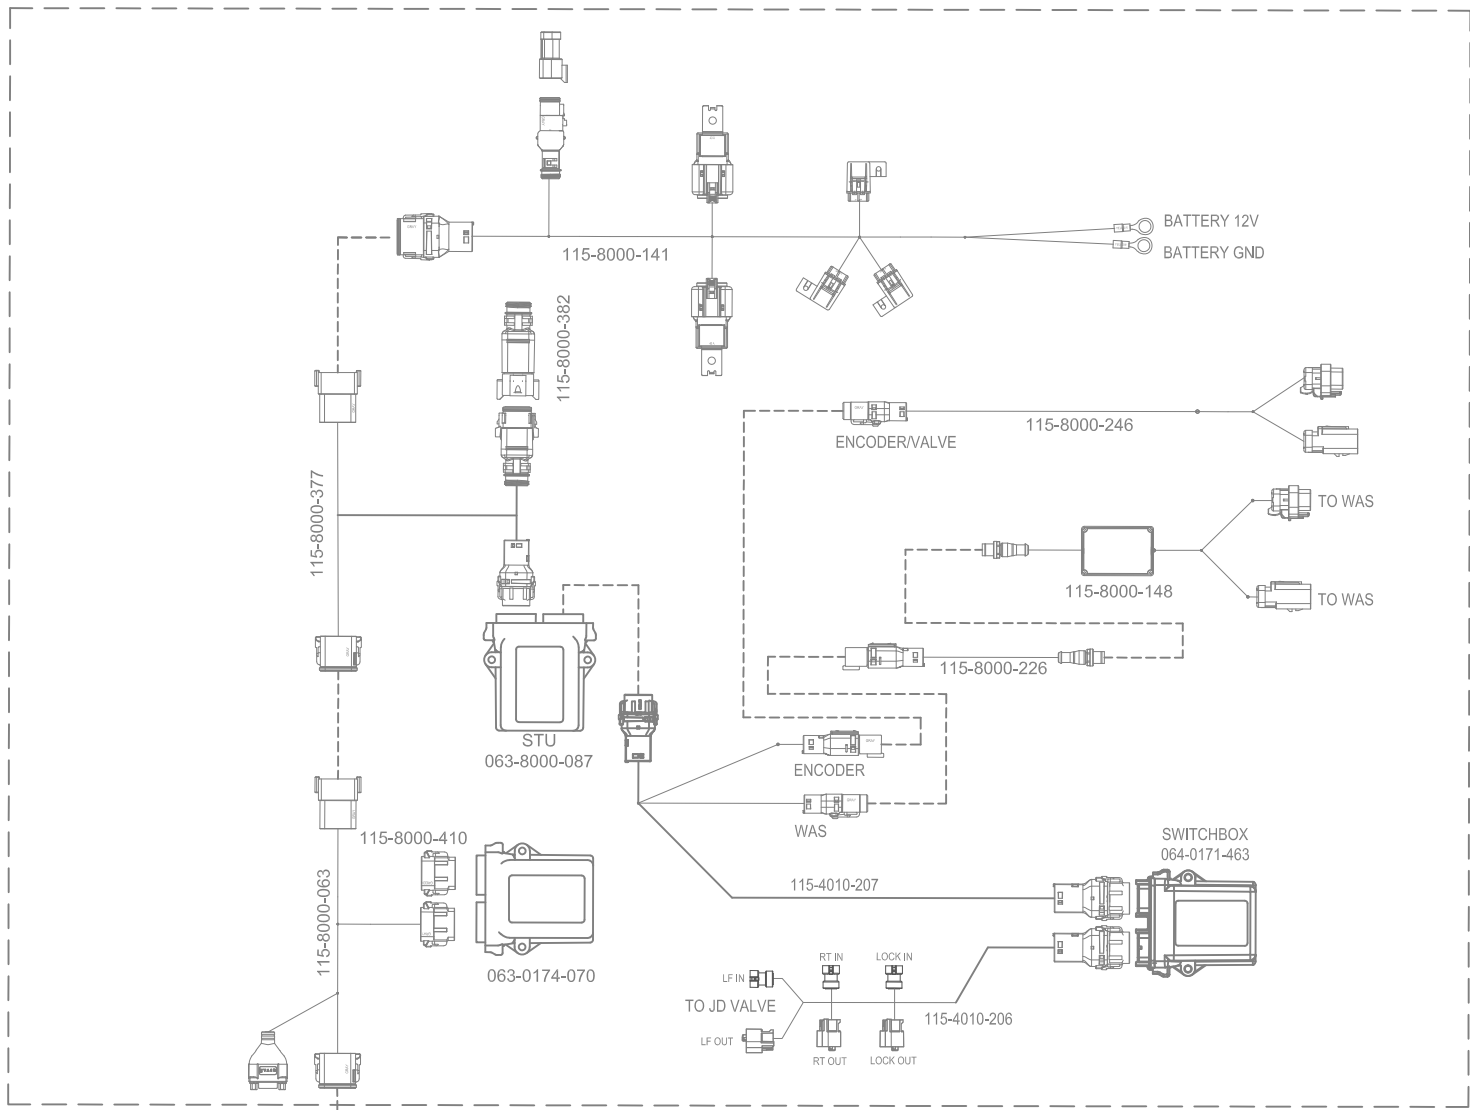

SYSTEM DRAWING, JOHN DEERE AUTOTRAC READY 7R, SBGUIDANCE, W/O IBBC, EXTERNAL GPS

KIT, JOHN DEERE AUTOTRAC READY 7R, SBGUIDANCE, W/O IBBC
117-8000-159

RELEASED DATE	ECO #	REV.	DRAWING NO.
10/5/20	36264	A	054-8000-159
1/20/21	36761	B	054-8000-159

SYSTEM DRAWING, JOHN DEERE AUTOTRAC READY 7R, SBGUIDANCE, W/O IBBC, INTERNAL GPS, SLINGSHOT

KIT, CONSOLE, VIPER 4+SBG, SLINGSHOT
117-8000-2711-2731-2751-277

KIT, INSTALL, VIPER4(+) / CR12, INTERNAL GPS, SLINGSHOT
117-8000-2411-244

KIT, JOHN DEERE AUTOTRAC READY 7R, SBGUIDANCE, W/O IBBC
117-8000-159

RELEASED DATE	ECO #	REV.	DRAWING NO.
10/5/20	36264	A	054-8000-159
1/20/21	36761	B	054-8000-159

SYSTEM DRAWING, JOHN DEERE AUTOTRAC READY 7R, SBGUIDANCE, W/O IBBC, INTERNAL GPS, RADIO

RELEASED DATE	ECO #	REV.	DRAWING NO.
10/5/20	36264	A	054-8000-159
1/20/21	36761	B	054-8000-159