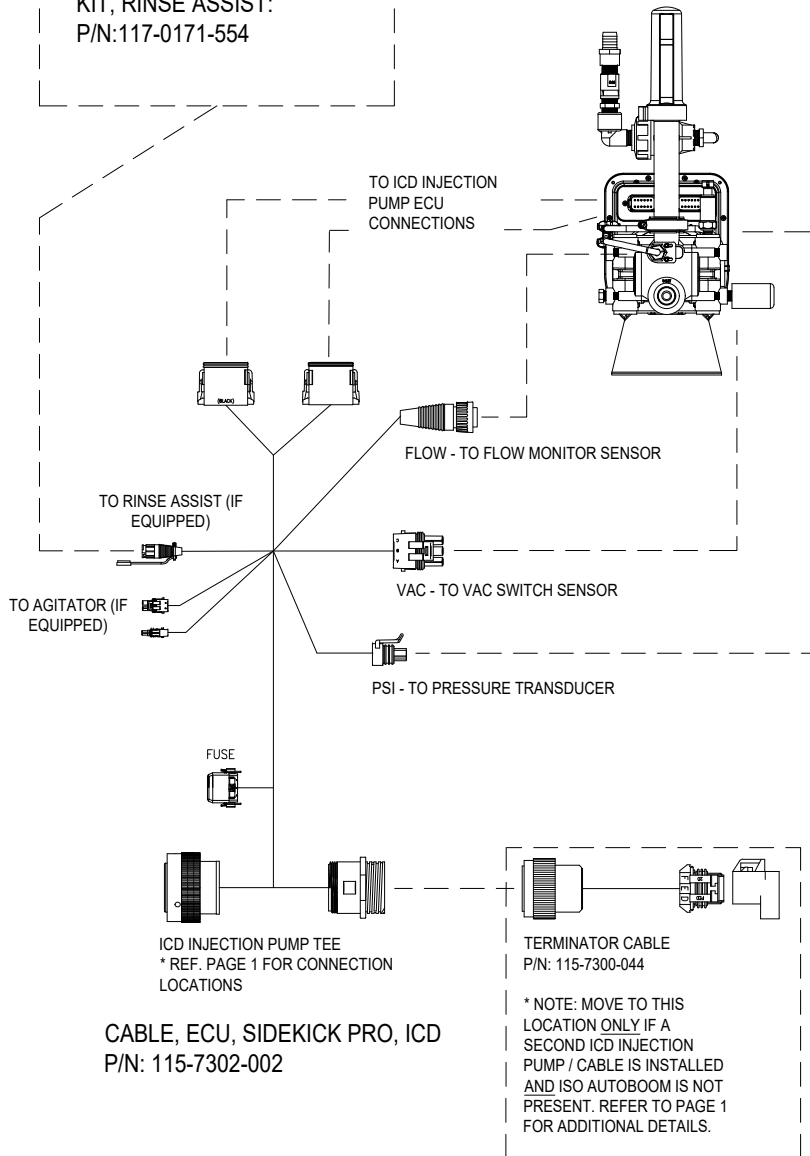

RBR VECTOR 350 / VORTEX - ICD INJECTION (OPTIONAL) - MY21 & NEWER

OPTIONAL:
KIT, RINSE ASSIST:
P/N:117-0171-554