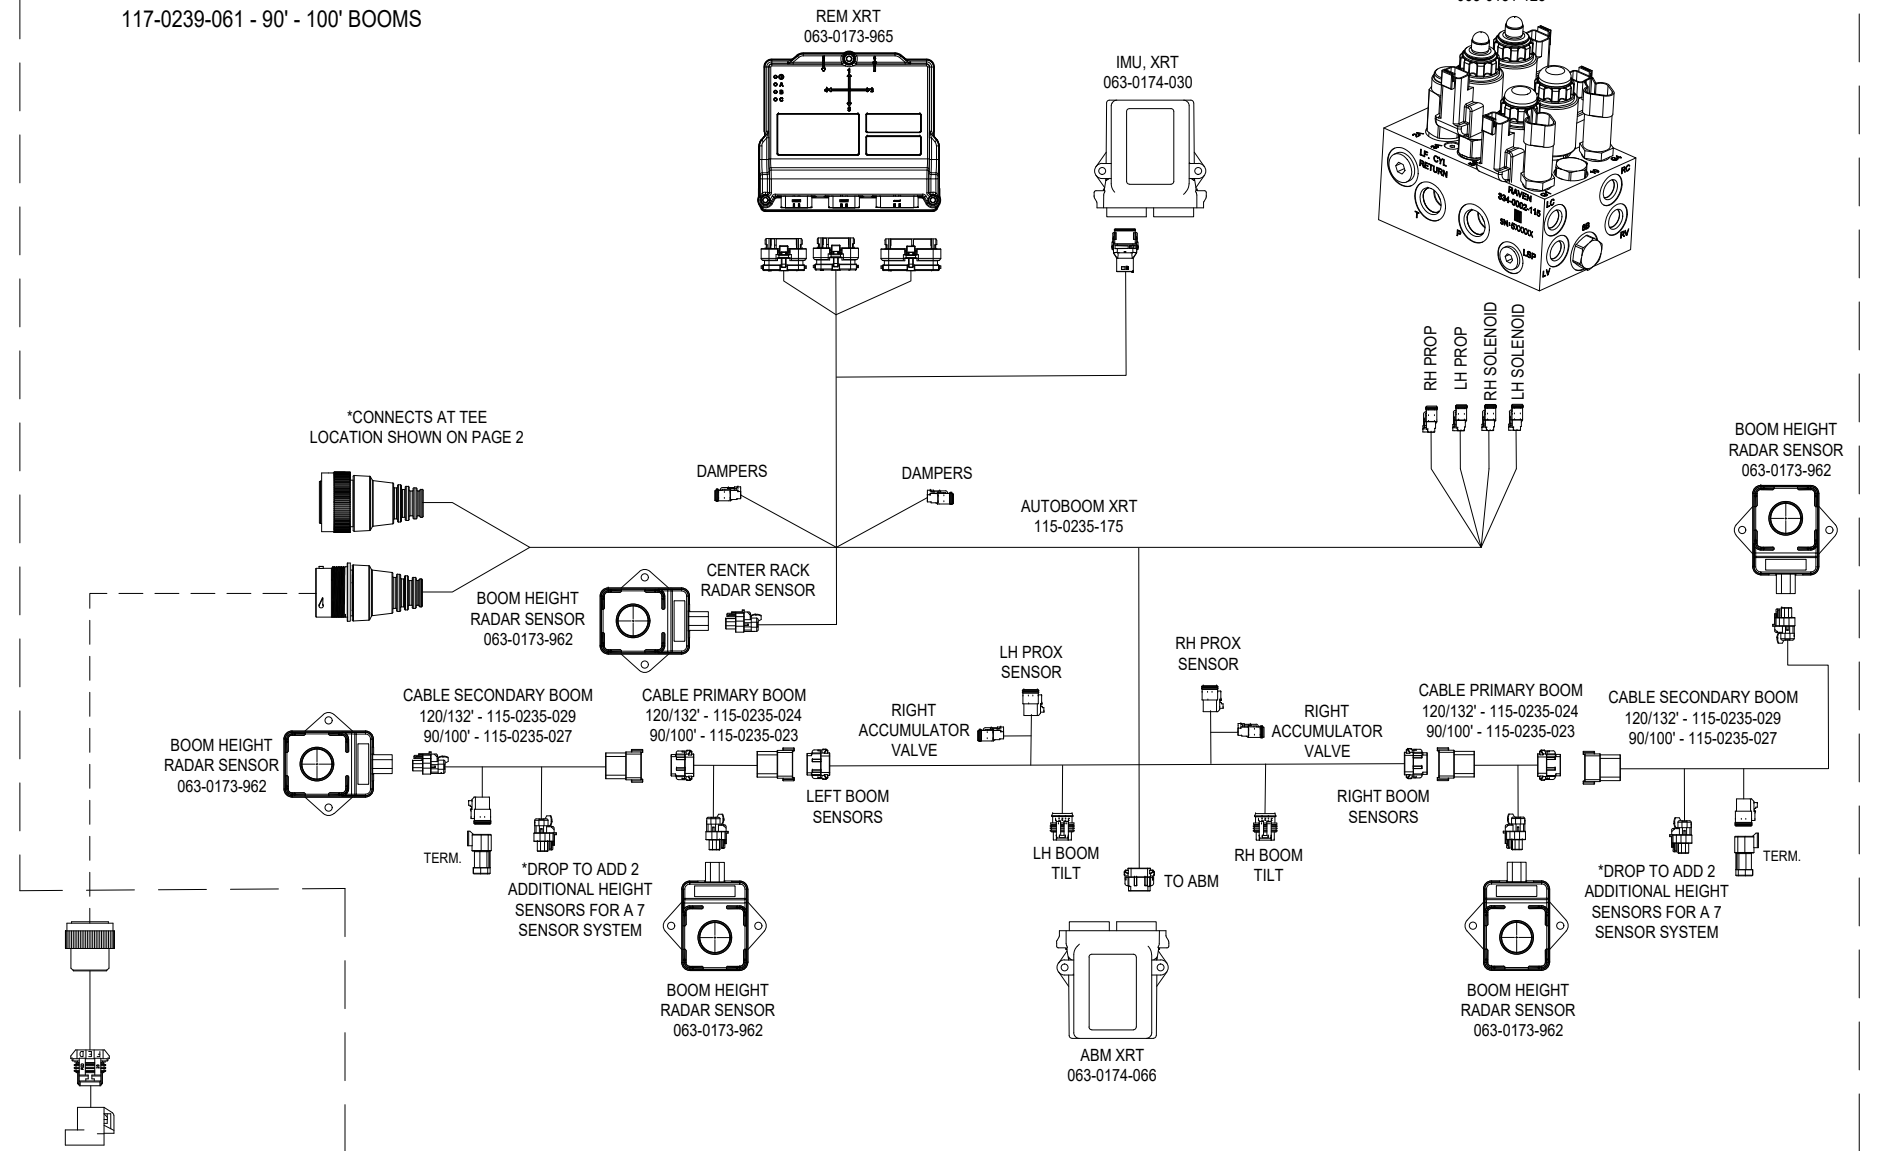

132' BOOM/15" SPACING (MILLENNIUM BOOM - ON CENTER) KIT P/N: 117-2005-079			120' BOOM/15" SPACING (MILLENNIUM BOOM - ON CENTER) KIT P/N: 117-2005-078			100' BOOM/15" SPACING (MILLENNIUM BOOM - ON CENTER) KIT P/N: 117-2005-036		
ITEM	P/N	DESCRIPTION	ITEM	P/N	DESCRIPTION	ITEM	P/N	DESCRIPTION
1	115-2005-339	RIGHT INNER BOOM CABLE	1	115-2005-339	RIGHT INNER BOOM CABLE	1	115-2005-339	RIGHT INNER BOOM CABLE
2	115-2005-340	LEFT INNER BOOM CABLE	2	115-2005-340	LEFT INNER BOOM CABLE	2	115-2005-340	LEFT INNER BOOM CABLE
3	115-2005-354	MID BOOM CABLE (QTY. 2)	3	115-2005-354	MID BOOM CABLE (QTY. 2)	3	115-2005-341	MID BOOM CABLE (QTY. 2)
4	115-2005-356	OUTER BOOM CABLE (QTY. 2)	4	115-2005-355	OUTER BOOM CABLE (QTY. 2)	4	115-2005-342	OUTER BOOM CABLE (QTY. 2)
5	115-2005-287	ECU CABLE	5	115-2005-287	ECU CABLE	5	115-2005-287	ECU CABLE
6	063-2005-003	WILGER NCV (QTY. 107)	6	063-2005-003	WILGER NCV (QTY. 97)	6	063-2005-003	WILGER NCV (QTY. 81)

90' BOOM/15" SPACING (MILLENNIUM BOOM - ON CENTER) KIT P/N: 117-2005-037			100' BOOM/30" SPACING (MILLENNIUM BOOM - ON CENTER) KIT P/N: 117-2005-035		
ITEM	P/N	DESCRIPTION	ITEM	P/N	DESCRIPTION
1	115-2005-339	RIGHT INNER BOOM CABLE	1	115-2008-009	RIGHT INNER BOOM CABLE
2	115-2005-340	LEFT INNER BOOM CABLE	2	115-2008-010	LEFT INNER BOOM CABLE
3	115-2005-346	MID BOOM CABLE (QTY. 2)	3	115-2008-011	OUTER BOOM CABLE (QTY. 2)
4	115-2005-342	OUTER BOOM CABLE (QTY. 2)	4	115-2005-287	ECU CABLE
5	115-2005-287	ECU CABLE	5	063-2005-003	WILGER NCV (QTY. 41)
6	063-2005-003	WILGER NCV (QTY. 73)			

TERMINATOR CABLE
 P/N: 115-7300-044
 * MOVE TO THIS LOCATION
 WHEN AUTOBOOM IS
 INSTALLED.

RELEASED DATE	ECO #	REV.	DRAWING NO.
1/26/21	36490	A	054-3900-004
10/4/21	37997	B	054-3900-004

RBR VECTOR 350 / VORTEX - ICD INJECTION (OPTIONAL) - MY21 & NEWER