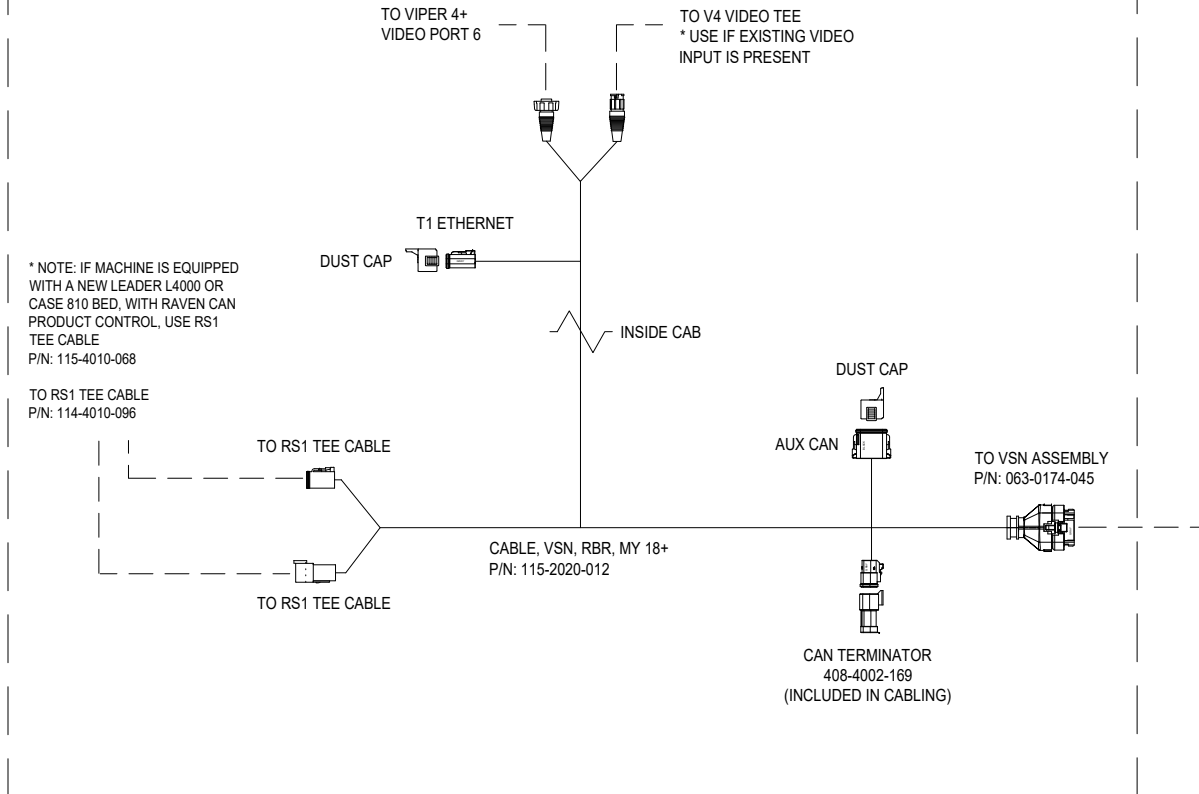

RBR VECTOR 350 / VORTEX - STANDARD LIQUID SYSTEM W/ RS1 AND HDU - MY21 & NEWER

RELEASED DATE	ECO #	REV.	DRAWING NO.
1/26/21	36490	A	054-3900-004
10/4/21	37997	B	054-3900-004

RBR VECTOR 350 / VORTEX - W/ VSN VISUAL GUIDANCE (OPTIONAL) - MY21 & NEWER

KIT, INSTALLATION, VSN VISUAL GUIDANCE,
RBR VECTOR / VENTURI
KIT P/N: 117-2025-001

* NOTE: IF MACHINE IS EQUIPPED
WITH A NEW LEADER L4000 OR
CASE 810 BED, WITH RAVEN CAN
PRODUCT CONTROL, USE RS1
TEE CABLE
P/N: 115-4010-068

TO RS1 TEE CABLE
P/N: 114-4010-096

CABLE, VSN, RBR, MY 18+
P/N: 115-2020-012

TO VSN ASSEMBLY
P/N: 063-0174-045

CAN TERMINATOR
408-4002-169
(INCLUDED IN CABLING)

KIT, VSN + OPERATIONS MANUAL
KIT P/N: 117-2020-001