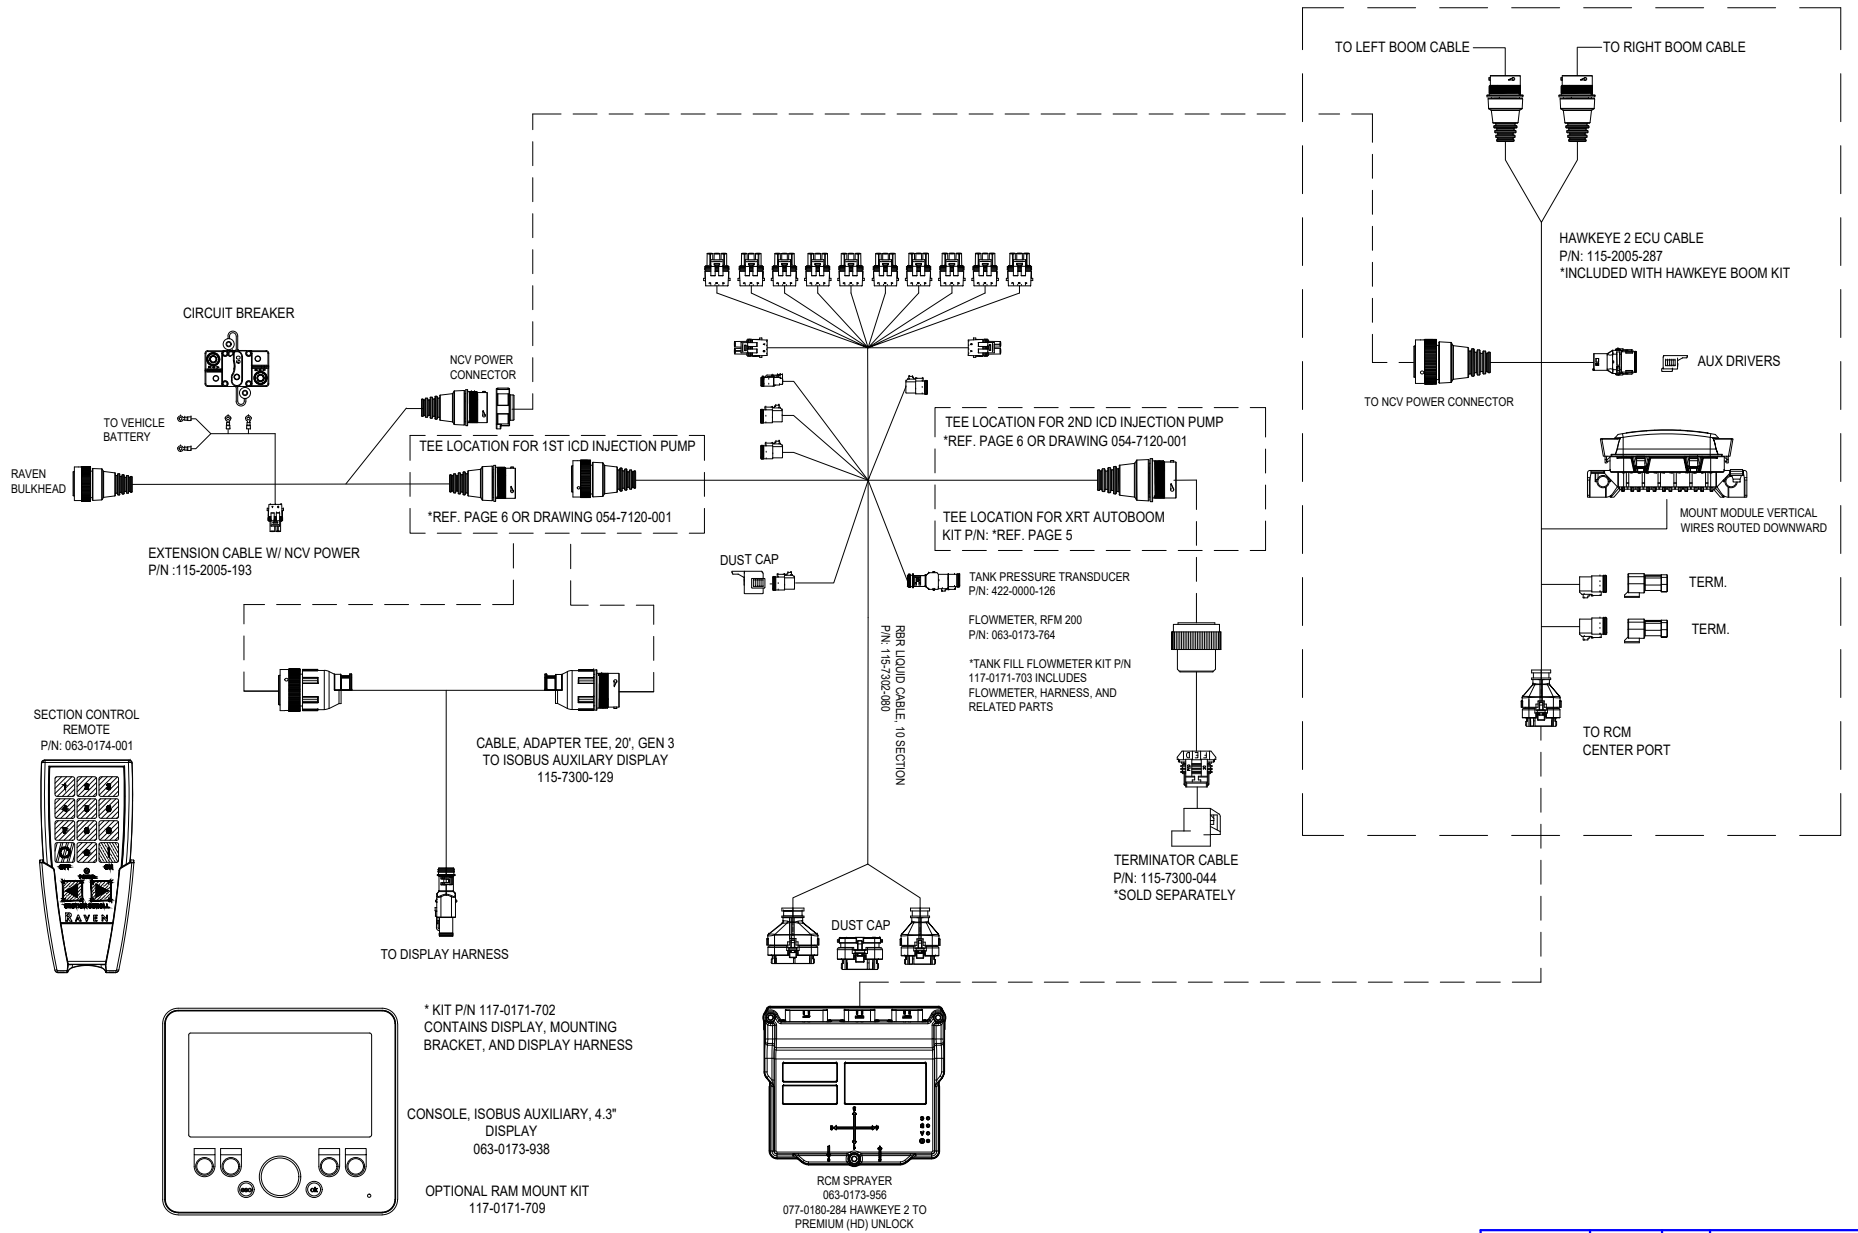

KIT, INSTALLATION, VSN VISUAL GUIDANCE,
RBR VECTOR / VENTURI
KIT P/N: 117-2025-001

* NOTE: IF MACHINE IS EQUIPPED
WITH A NEW LEADER L4000 OR
CASE 810 BED, WITH RAVEN CAN
PRODUCT CONTROL, USE RS1
TEE CABLE
P/N: 115-4010-068

TO RS1 TEE CABLE
P/N: 114-4010-096

CABLE, VSN, RBR, MY 18+
P/N: 115-2020-012

TO VSN ASSEMBLY
P/N: 063-0174-045

CAN TERMINATOR
408-4002-169
(INCLUDED IN CABLING)

KIT, VSN + OPERATIONS MANUAL
KIT P/N: 117-2020-001

VSN VISUAL GUIDANCE
ASSEMBLY
P/N: 063-0174-045

RELEASED DATE	ECO #	REV.	DRAWING NO.
1/26/21	36490	A	054-3900-004
10/4/21	37997	B	054-3900-004

RBR VECTOR 350 / VORTEX - W/ HAWKEYE 2 UPGRADE - MY21 & NEWER