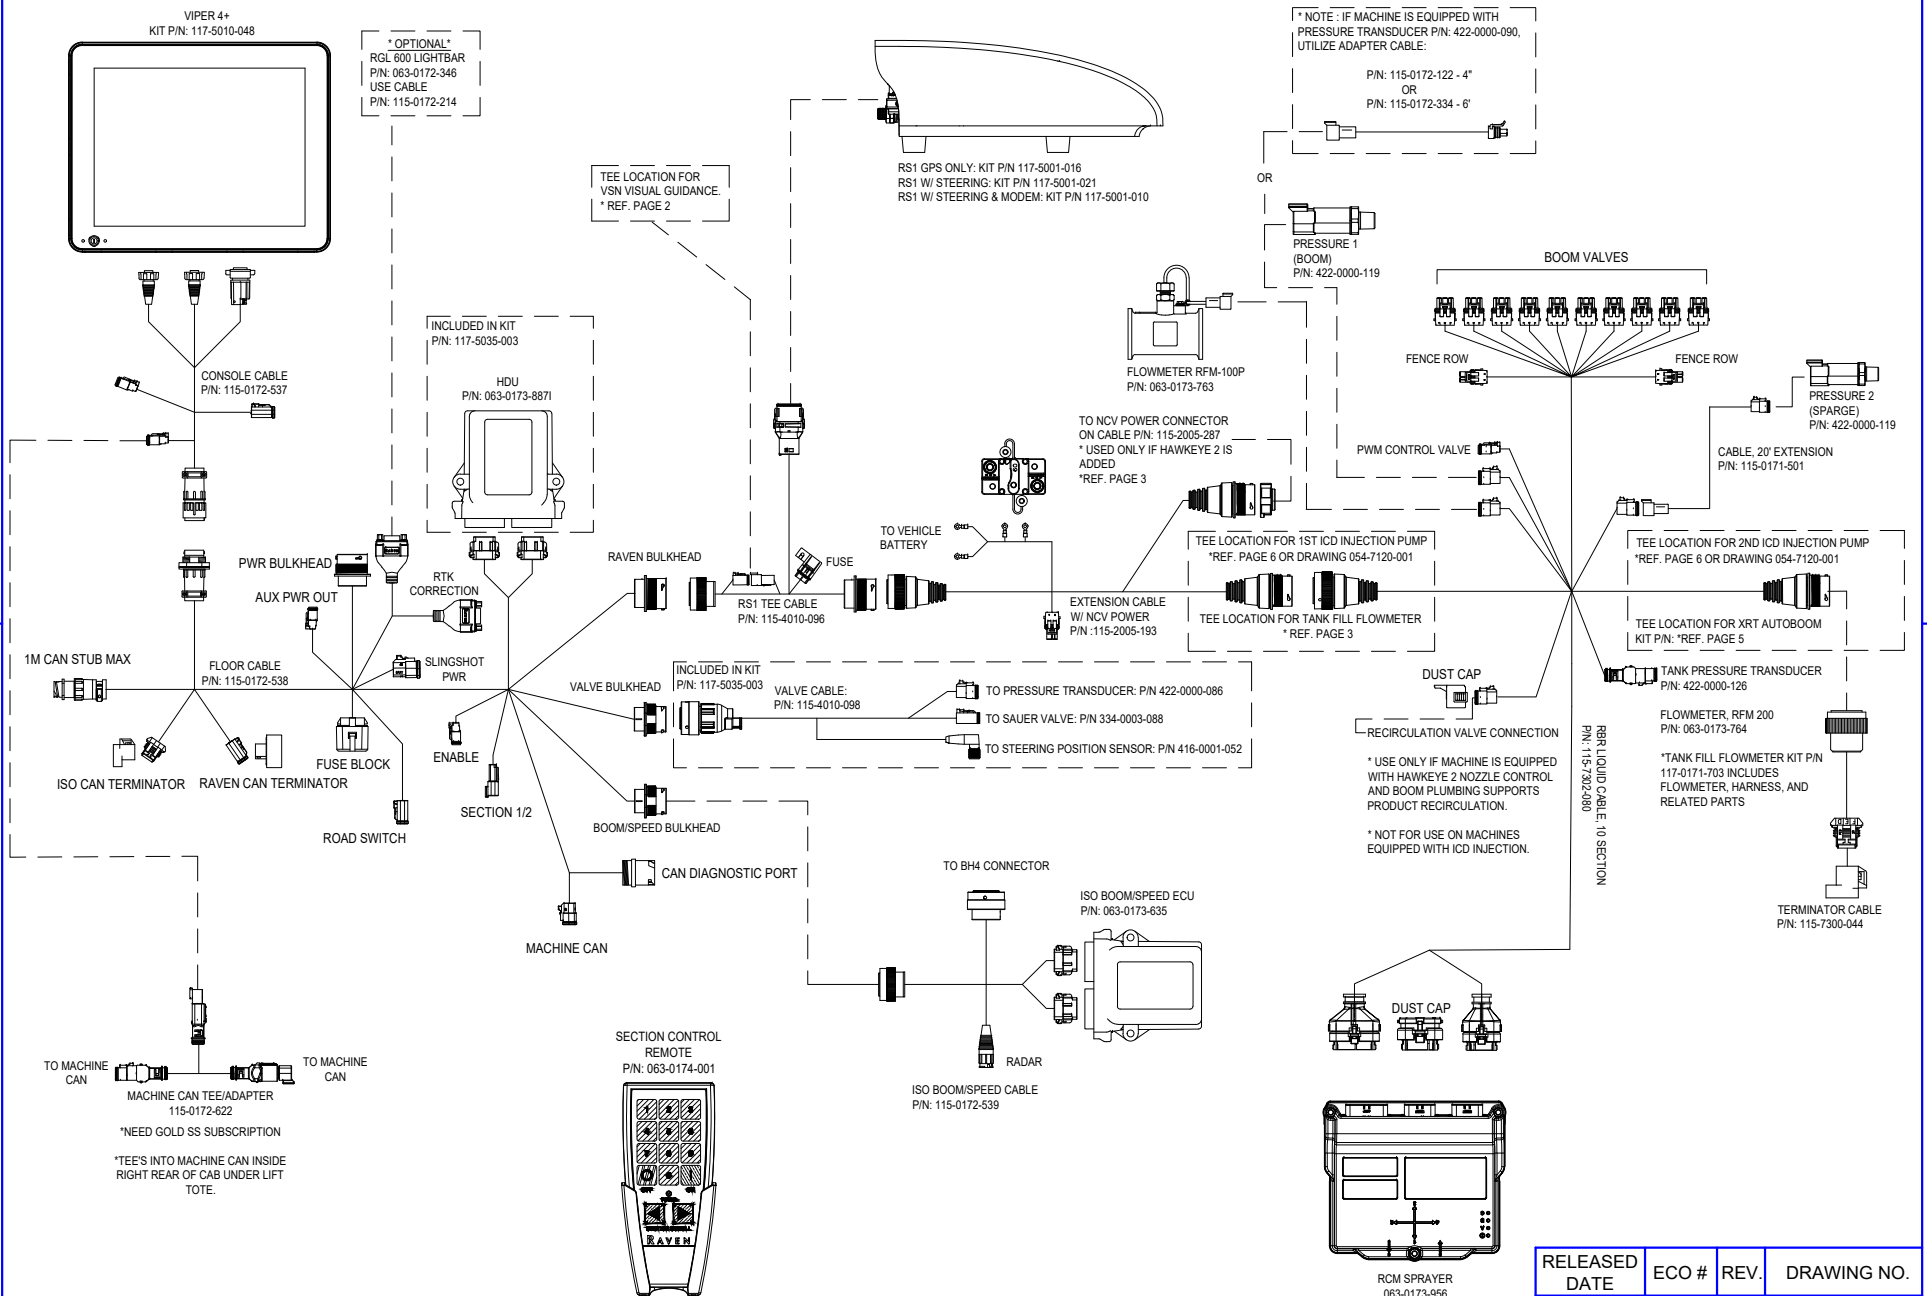

RBR VECTOR 350 / VORTEX - STANDARD LIQUID SYSTEM W/ RS1 AND HDU - MY21 & NEWER

RELEASED DATE	ECO #	REV.	DRAWING NO.
1/26/21	36490	A	054-3900-004
10/4/21	37997	B	054-3900-004

RBR VECTOR 350 / VORTEX - W/ VSN VISUAL GUIDANCE (OPTIONAL) - MY21 & NEWER

KIT, INSTALLATION, VSN VISUAL GUIDANCE,
RBR VECTOR / VENTURI
KIT P/N: 117-2025-001

* NOTE: IF MACHINE IS EQUIPPED
WITH A NEW LEADER L4000 OR
CASE 810 BED, WITH RAVEN CAN
PRODUCT CONTROL, USE RS1
TEE CABLE
P/N: 115-4010-068

TO RS1 TEE CABLE
P/N: 114-4010-096

CABLE, VSN, RBR, MY 18+
P/N: 115-2020-012

TO VSN ASSEMBLY
P/N: 063-0174-045

CAN TERMINATOR
408-4002-169
(INCLUDED IN CABLING)

KIT, VSN + OPERATIONS MANUAL
KIT P/N: 117-2020-001