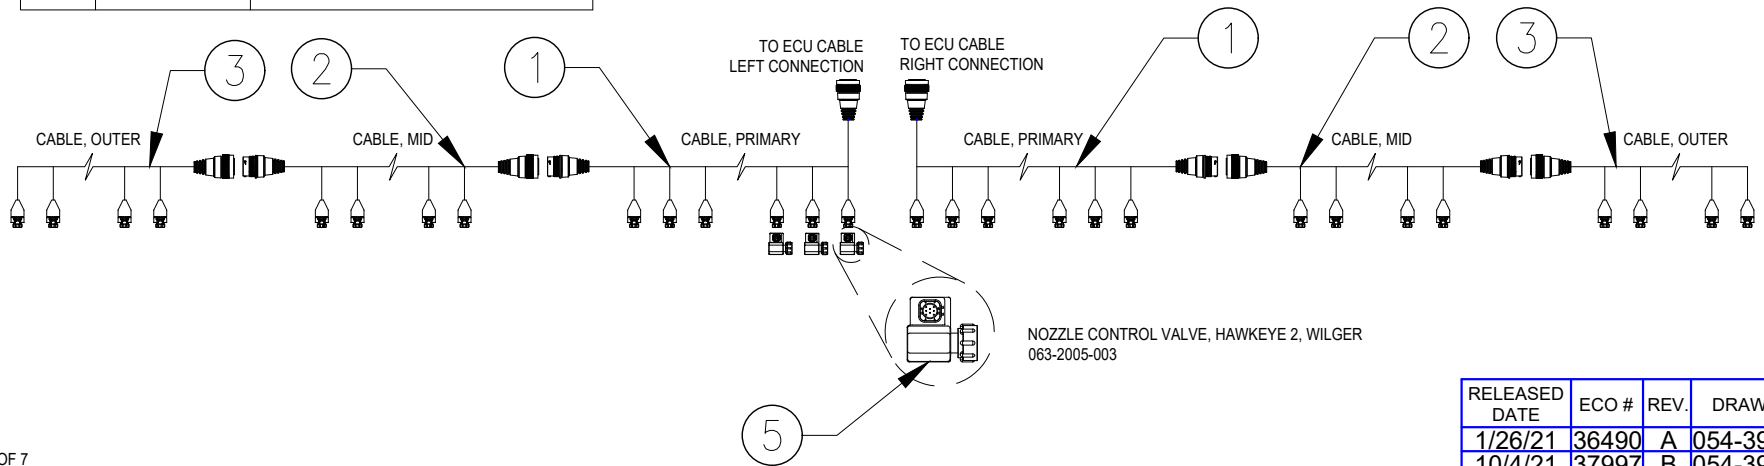

HAWKEYE 2 20" OFF CENTER BOOM KIT OPTIONS FOR RBR VORTEX - MY21 & NEWER

NOTES:

1. CABLES SHORTENED FOR GRAPHICAL PURPOSES.

132' BOOM/20" SPACING (MILLENNIUM BOOM - OFF CENTER) KIT P/N: 117-2005-032			120' BOOM/20" SPACING (MILLENNIUM BOOM - OFF CENTER) KIT P/N: 117-2005-033			100' BOOM/20" SPACING (MILLENNIUM BOOM - OFF CENTER) KIT P/N: 117-2005-034		
ITEM	P/N	DESCRIPTION	ITEM	P/N	DESCRIPTION	ITEM	P/N	DESCRIPTION
1	115-2005-194	INNER BOOM CABLE (QTY. 2)	1	115-2005-194	INNER BOOM CABLE (QTY. 2)	1	115-2005-213	INNER BOOM CABLE (QTY. 2)
2	115-2005-195	MID BOOM CABLE (QTY. 2)	2	115-2005-195	MID BOOM CABLE (QTY. 2)	2	115-2005-214	MID BOOM CABLE (QTY. 2)
3	115-2005-196	OUTER BOOM CABLE (QTY. 2)	3	115-2005-197	OUTER BOOM CABLE (QTY. 2)	3	115-2005-215	OUTER BOOM CABLE (QTY. 2)
4	115-2005-287	ECU CABLE	4	115-2005-287	ECU CABLE	4	115-2005-287	ECU CABLE
5	063-2005-003	WILGER NCV (QTY. 80)	5	063-2005-003	WILGER NCV (QTY. 72)	5	063-2005-003	WILGER NCV (QTY. 62)

90' BOOM/20" SPACING (MILLENNIUM BOOM - OFF CENTER) KIT P/N: 117-2005-077		
ITEM	P/N	DESCRIPTION
1	115-2005-347	INNER BOOM CABLE (QTY. 2)
2	115-2005-348	MID BOOM CABLE (QTY. 2)
3	115-2005-349	OUTER BOOM CABLE (QTY. 2)
4	115-2005-287	ECU CABLE
5	063-2005-003	WILGER NCV (QTY. 54)

RELEASED DATE	ECO #	REV.	DRAWING NO.
1/26/21	36490	A	054-3900-004
10/4/21	37997	B	054-3900-004