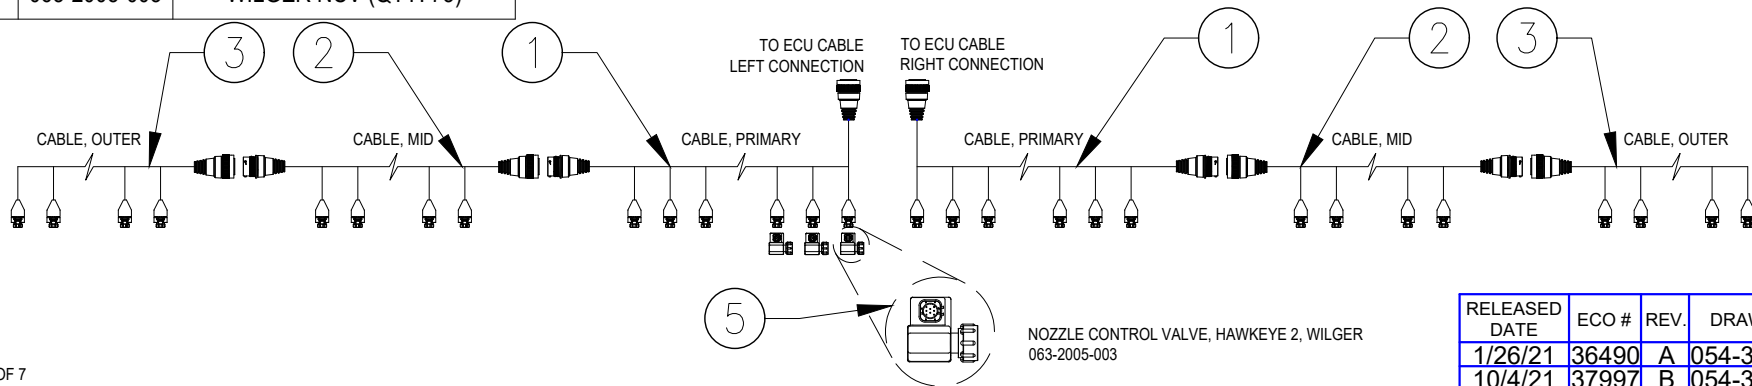

132' BOOM/15" SPACING (MILLENNIUM BOOM - ON CENTER) KIT P/N: 117-2005-079			120' BOOM/15" SPACING (MILLENNIUM BOOM - ON CENTER) KIT P/N: 117-2005-078			100' BOOM/15" SPACING (MILLENNIUM BOOM - ON CENTER) KIT P/N: 117-2005-036		
ITEM	P/N	DESCRIPTION	ITEM	P/N	DESCRIPTION	ITEM	P/N	DESCRIPTION
1	115-2005-339	RIGHT INNER BOOM CABLE	1	115-2005-339	RIGHT INNER BOOM CABLE	1	115-2005-339	RIGHT INNER BOOM CABLE
2	115-2005-340	LEFT INNER BOOM CABLE	2	115-2005-340	LEFT INNER BOOM CABLE	2	115-2005-340	LEFT INNER BOOM CABLE
3	115-2005-354	MID BOOM CABLE (QTY. 2)	3	115-2005-354	MID BOOM CABLE (QTY. 2)	3	115-2005-341	MID BOOM CABLE (QTY. 2)
4	115-2005-356	OUTER BOOM CABLE (QTY. 2)	4	115-2005-355	OUTER BOOM CABLE (QTY. 2)	4	115-2005-342	OUTER BOOM CABLE (QTY. 2)
5	115-2005-287	ECU CABLE	5	115-2005-287	ECU CABLE	5	115-2005-287	ECU CABLE
6	063-2005-003	WILGER NCV (QTY. 107)	6	063-2005-003	WILGER NCV (QTY. 97)	6	063-2005-003	WILGER NCV (QTY. 81)

90' BOOM/15" SPACING (MILLENNIUM BOOM - ON CENTER) KIT P/N: 117-2005-037			100' BOOM/30" SPACING (MILLENNIUM BOOM - ON CENTER) KIT P/N: 117-2005-035		
ITEM	P/N	DESCRIPTION	ITEM	P/N	DESCRIPTION
1	115-2005-339	RIGHT INNER BOOM CABLE	1	115-2008-009	RIGHT INNER BOOM CABLE
2	115-2005-340	LEFT INNER BOOM CABLE	2	115-2008-010	LEFT INNER BOOM CABLE
3	115-2005-346	MID BOOM CABLE (QTY. 2)	3	115-2008-011	OUTER BOOM CABLE (QTY. 2)
4	115-2005-342	OUTER BOOM CABLE (QTY. 2)	4	115-2005-287	ECU CABLE
5	115-2005-287	ECU CABLE	5	063-2005-003	WILGER NCV (QTY. 41)
6	063-2005-003	WILGER NCV (QTY. 73)			

RELEASED DATE	ECO #	REV.	DRAWING NO.
1/26/21	36490	A	054-3900-004
10/4/21	37997	B	054-3900-004