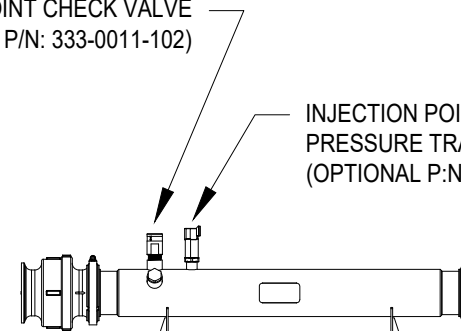

ADDITIONAL PLUMBING COMPONENTS

1/2" INJECTION POINT CHECK VALVE
(REQUIRED P/N: 333-0011-102)

INJECTION POINT
PRESSURE TRANSDUCER
(OPTIONAL P/N 422-0000-119)

3" INLINE MIXER WITH
CARRIER CHECK VALVE
P/N: 063-0173-698