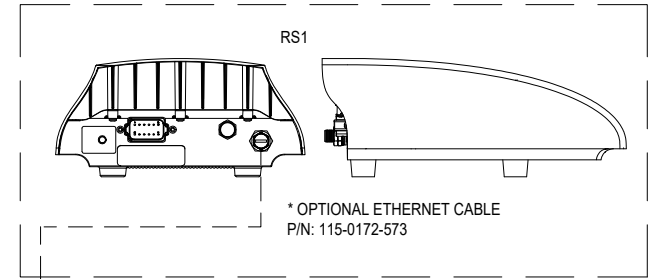

KIT, VSN + OPERATIONS MANUAL
KIT P/N: 117-2020-001

VSN VISUAL GUIDANCE
ASSEMBLY
P/N: 063-0174-045

RELEASED DATE	ECO #	REV.	DRAWING NO.
1/26/21	36490	A	054-3900-004
10/4/21	37997	B	054-3900-004