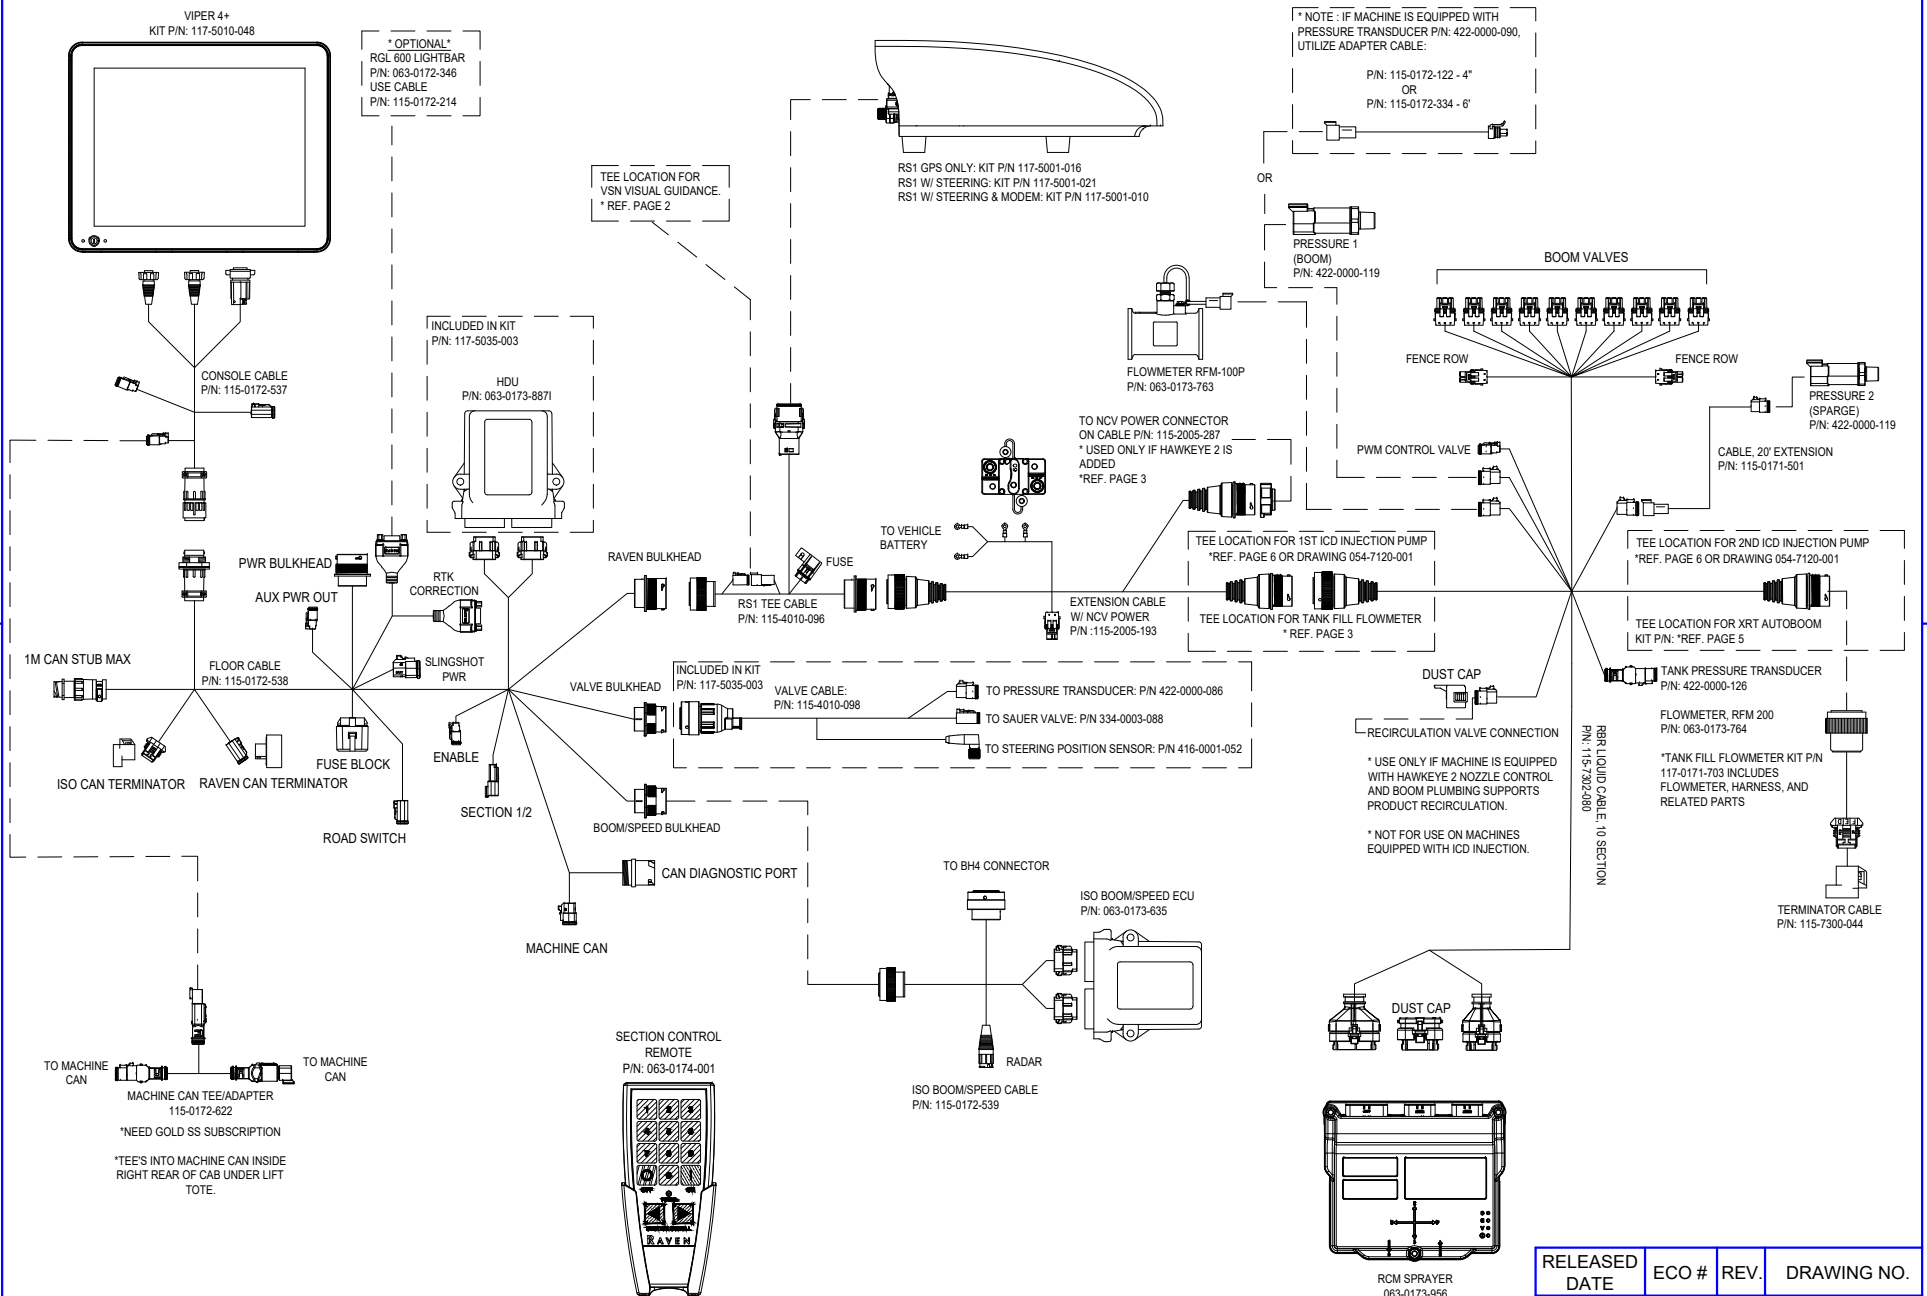

RBR VECTOR 350 / VORTEX - STANDARD LIQUID SYSTEM W/ RS1 AND HDU - MY21 & NEWER

RELEASED DATE	ECO #	REV.	DRAWING NO.
1/26/21	36490	A	054-3900-004

RBR VECTOR 350 / VORTEX - W/ VSN VISUAL GUIDANCE (OPTIONAL) - MY21 & NEWER

KIT, INSTALLATION, VSN VISUAL GUIDANCE,
RBR VECTOR / VENTURI
KIT P/N: 117-2025-001

* NOTE: IF MACHINE IS EQUIPPED
WITH A NEW LEADER L4000 OR
CASE 810 BED, WITH RAVEN CAN
PRODUCT CONTROL, USE RS1
TEE CABLE
P/N: 115-4010-068

TO RS1 TEE CABLE
P/N: 114-4010-096

CABLE, VSN, RBR, MY 18+
P/N: 115-2020-012

CAN TERMINATOR
408-4002-169
(INCLUDED IN CABLING)

KIT, VSN + OPERATIONS MANUAL
KIT P/N: 117-2020-001

VSN VISUAL GUIDANCE
ASSEMBLY
P/N: 063-0174-045

TERMINATOR CABLE
 P/N: 115-7300-044
 * MOVE TO THIS LOCATION
 WHEN AUTOBOOM IS
 INSTALLED.

RELEASED DATE	ECO #	REV.	DRAWING NO.
1/26/21	36490	A	054-3900-004

RBR VECTOR 350 / VORTEX - ICD INJECTION (OPTIONAL) - MY21 & NEWER