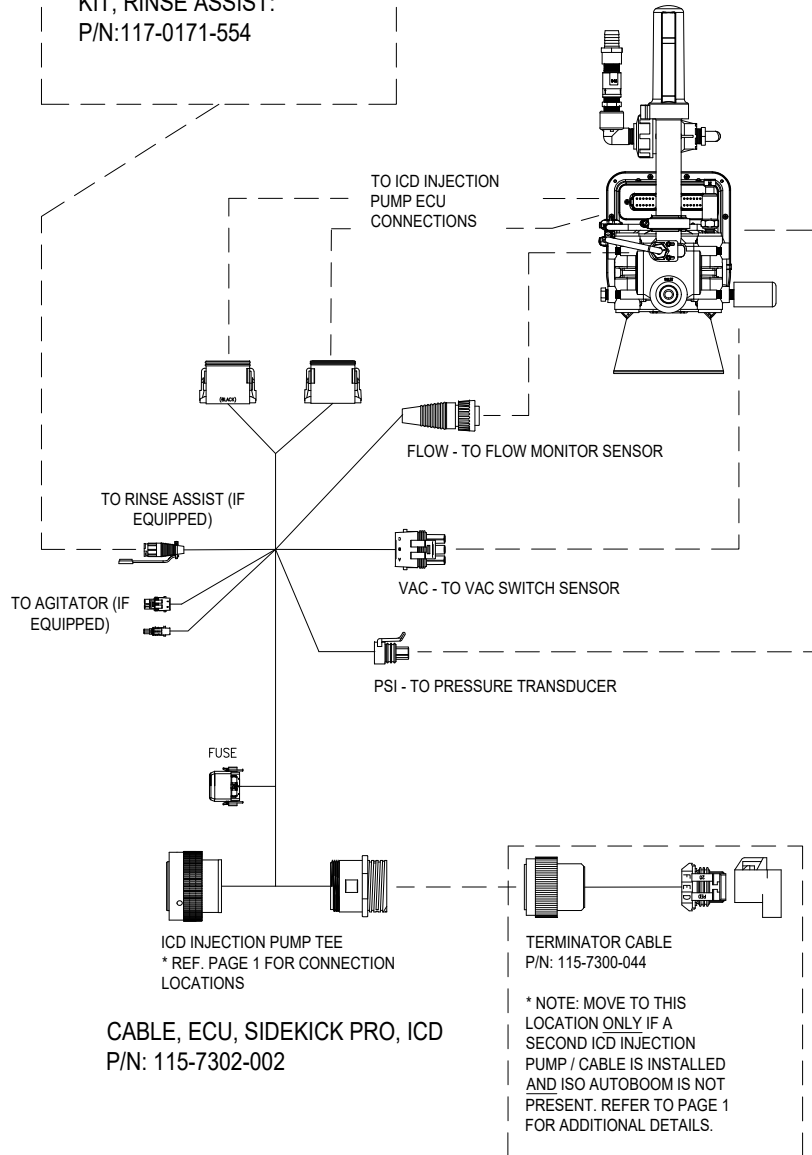

RBR VECTOR 350 / VORTEX - ICD INJECTION (OPTIONAL) - MY21 & NEWER

OPTIONAL:
KIT, RINSE ASSIST:
P/N:117-0171-554