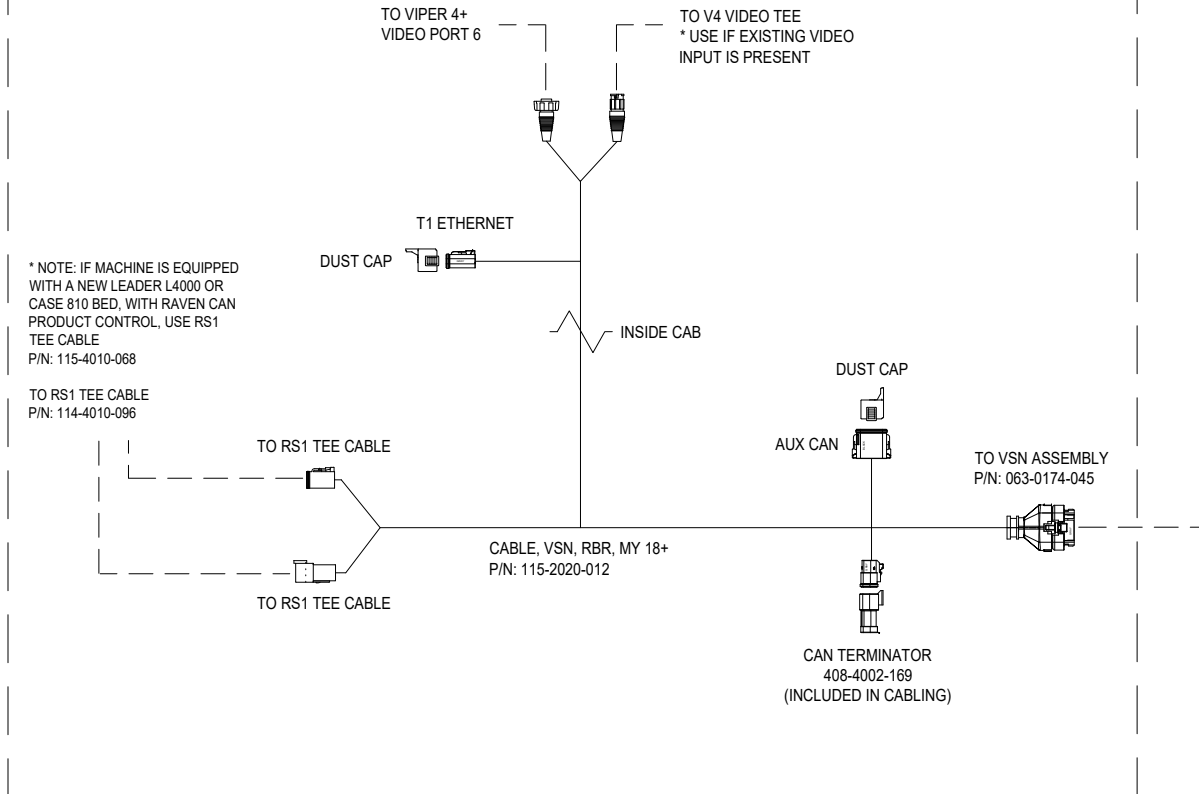

RBR VECTOR 350 / VORTEX - STANDARD LIQUID SYSTEM W/ RS1 AND HDU - MY21 & NEWER

RELEASED DATE	ECO #	REV.	DRAWING NO.
1/26/21	36490	A	054-3900-004

RBR VECTOR 350 / VORTEX - W/ VSN VISUAL GUIDANCE (OPTIONAL) - MY21 & NEWER

KIT, INSTALLATION, VSN VISUAL GUIDANCE,
RBR VECTOR / VENTURI
KIT P/N: 117-2025-001

* NOTE: IF MACHINE IS EQUIPPED
WITH A NEW LEADER L4000 OR
CASE 810 BED, WITH RAVEN CAN
PRODUCT CONTROL, USE RS1
TEE CABLE
P/N: 115-4010-068

TO RS1 TEE CABLE
P/N: 114-4010-096

CABLE, VSN, RBR, MY 18+
P/N: 115-2020-012

CAN TERMINATOR
408-4002-169
(INCLUDED IN CABLING)

KIT, VSN + OPERATIONS MANUAL
KIT P/N: 117-2020-001

VSN VISUAL GUIDANCE
ASSEMBLY
P/N: 063-0174-045

TERMINATOR CABLE
 P/N: 115-7300-044
 * MOVE TO THIS LOCATION
 WHEN AUTOBOOM IS
 INSTALLED.

RELEASED DATE	ECO #	REV.	DRAWING NO.
1/26/21	36490	A	054-3900-004

RBR VECTOR 350 / VORTEX - ICD INJECTION (OPTIONAL) - MY21 & NEWER