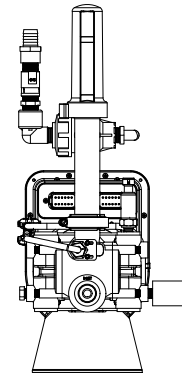

RELEASED DATE	ECO #	REV.	DRAWING NO.
1/26/21	36490	A	054-3900-004

RBR VECTOR 350 / VORTEX - AUTOBOOM XRT (OPTIONAL) - MY21 & NEWER

RBR AUTOBOOM XRT KITS:
 KIT P/N :117-0239-060 - 120' - 132' BOOMS
 117-0239-061 - 90' - 100' BOOMS

TERMINATOR CABLE
 P/N: 115-7300-044
 * MOVE TO THIS LOCATION
 WHEN AUTOBOOM IS
 INSTALLED.

RELEASED DATE	ECO #	REV.	DRAWING NO.
1/26/21	36490	A	054-3900-004

RBR VECTOR 350 / VORTEX - ICD INJECTION (OPTIONAL) - MY21 & NEWER

OPTIONAL:
KIT, RINSE ASSIST:
P/N:117-0171-554

ADDITIONAL PLUMBING COMPONENTS

1/2" INJECTION POINT CHECK VALVE
(REQUIRED P/N: 333-0011-102)

INJECTION POINT
PRESSURE TRANSDUCER
(OPTIONAL P/N 422-0000-119)

3" INLINE MIXER WITH
CARRIER CHECK VALVE
P/N: 063-0173-698

ICD INJECTION PUMP OPTIONS

LOW VOLUME ICD PUMP
W/ CALIBRATOR
P/N: 063-0173-781

OR

HIGH VOLUME ICD PUMP
W/ CALIBRATOR
P/N: 063-0173-780

RELEASED DATE	ECO #	REV.	DRAWING NO.
1/26/21	36490	A	054-3900-004