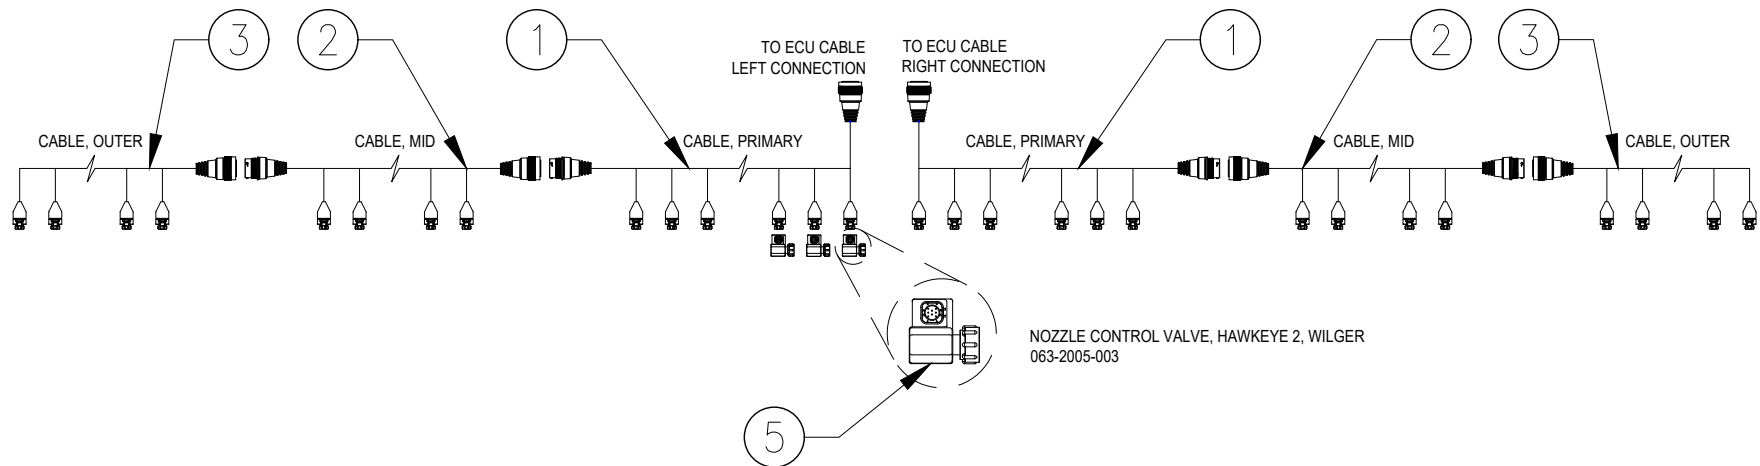

TO RS1 TEE CABLE
P/N: 114-4010-096

CABLE, VSN, RBR, MY 18+
P/N: 115-2020-012

CAN TERMINATOR
408-4002-169
(INCLUDED IN CABLING)

KIT, VSN + OPERATIONS MANUAL
KIT P/N: 117-2020-001

VSN VISUAL GUIDANCE
ASSEMBLY
P/N: 063-0174-045

RELEASED DATE	ECO #	REV.	DRAWING NO.
1/26/21	36490	A	054-3900-004

RBR VECTOR 350 / VORTEX - W/ HAWKEYE 2 UPGRADE - MY21 & NEWER

RELEASED DATE	ECO #	REV.	DRAWING NO.
1/26/21	36490	A	054-3900-004

HAWKEYE 2 BOOM KIT OPTIONS FOR RBR VORTEX - MY21 & NEWER

NOTES:

1. CABLES SHORTENED FOR GRAPHICAL PURPOSES.

132' BOOM/20" SPACING (MILLENNIUM BOOM - OFF CENTER) KIT P/N: 117-2005-032			120' BOOM/20" SPACING (MILLENNIUM BOOM - OFF CENTER) KIT P/N: 117-2005-033			100' BOOM/20" SPACING (MILLENNIUM BOOM - OFF CENTER) KIT P/N: 117-2005-034		
ITEM	P/N	DESCRIPTION	ITEM	P/N	DESCRIPTION	ITEM	P/N	DESCRIPTION
1	115-2005-194	INNER BOOM CABLE (QTY. 2)	1	115-2005-194	INNER BOOM CABLE (QTY. 2)	1	115-2005-213	INNER BOOM CABLE (QTY. 2)
2	115-2005-195	MID BOOM CABLE (QTY. 2)	2	115-2005-195	MID BOOM CABLE (QTY. 2)	2	115-2005-214	MID BOOM CABLE (QTY. 2)
3	115-2005-196	OUTER BOOM CABLE (QTY. 2)	3	115-2005-197	OUTER BOOM CABLE (QTY. 2)	3	115-2005-215	OUTER BOOM CABLE (QTY. 2)
4	115-2005-192	ECU CABLE	4	115-2005-192	ECU CABLE	4	115-2005-192	ECU CABLE
5	063-2005-003	WILGER NCV (QTY. 80)	5	063-2005-003	WILGER NCV (QTY. 72)	5	063-2005-003	WILGER NCV (QTY. 62)

TERMINATOR CABLE
 P/N: 115-7300-044
 * MOVE TO THIS LOCATION
 WHEN AUTOBOOM IS
 INSTALLED.

RELEASED DATE	ECO #	REV.	DRAWING NO.
1/26/21	36490	A	054-3900-004

RBR VECTOR 350 / VORTEX - ICD INJECTION (OPTIONAL) - MY21 & NEWER