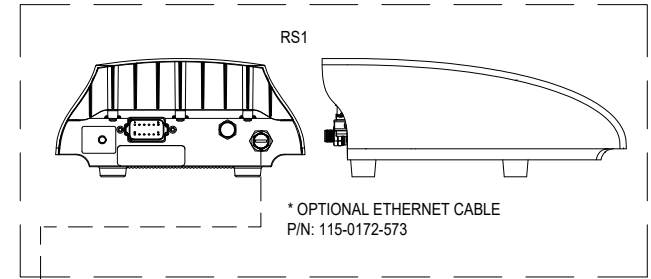

KIT, VSN + OPERATIONS MANUAL
KIT P/N: 117-2020-001

VSN VISUAL GUIDANCE
ASSEMBLY
P/N: 063-0174-045

RELEASED DATE	ECO #	REV.	DRAWING NO.
1/26/21	36490	A	054-3900-004