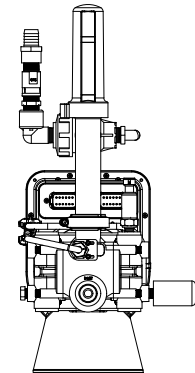

TERMINATOR CABLE
 P/N: 115-7300-044
 * MOVE TO THIS LOCATION
 WHEN AUTOBOOM IS
 INSTALLED.

RELEASED DATE	ECO #	REV.	DRAWING NO.
1/26/21	36490	A	054-3900-004

RBR VECTOR 350 / VORTEX - ICD INJECTION (OPTIONAL) - MY21 & NEWER

OPTIONAL:
KIT, RINSE ASSIST:
P/N:117-0171-554

ADDITIONAL PLUMBING COMPONENTS

1/2" INJECTION POINT CHECK VALVE
(REQUIRED P/N: 333-0011-102)

INJECTION POINT
PRESSURE TRANSDUCER
(OPTIONAL P/N 422-0000-119)

3" INLINE MIXER WITH
CARRIER CHECK VALVE
P/N: 063-0173-698

ICD INJECTION PUMP OPTIONS

LOW VOLUME ICD PUMP
W/ CALIBRATOR
P/N: 063-0173-781

OR

HIGH VOLUME ICD PUMP
W/ CALIBRATOR
P/N: 063-0173-780

RELEASED DATE	ECO #	REV.	DRAWING NO.
1/26/21	36490	A	054-3900-004