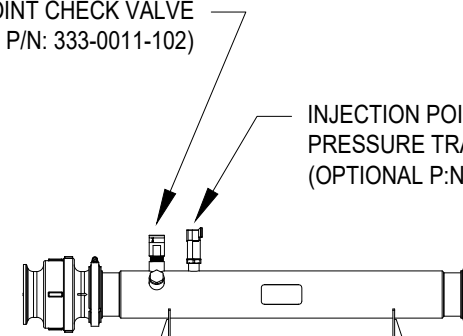

ADDITIONAL PLUMBING COMPONENTS

1/2" INJECTION POINT CHECK VALVE
(REQUIRED P/N: 333-0011-102)

INJECTION POINT
PRESSURE TRANSDUCER
(OPTIONAL P/N 422-0000-119)

3" INLINE MIXER WITH
CARRIER CHECK VALVE
P/N: 063-0173-698