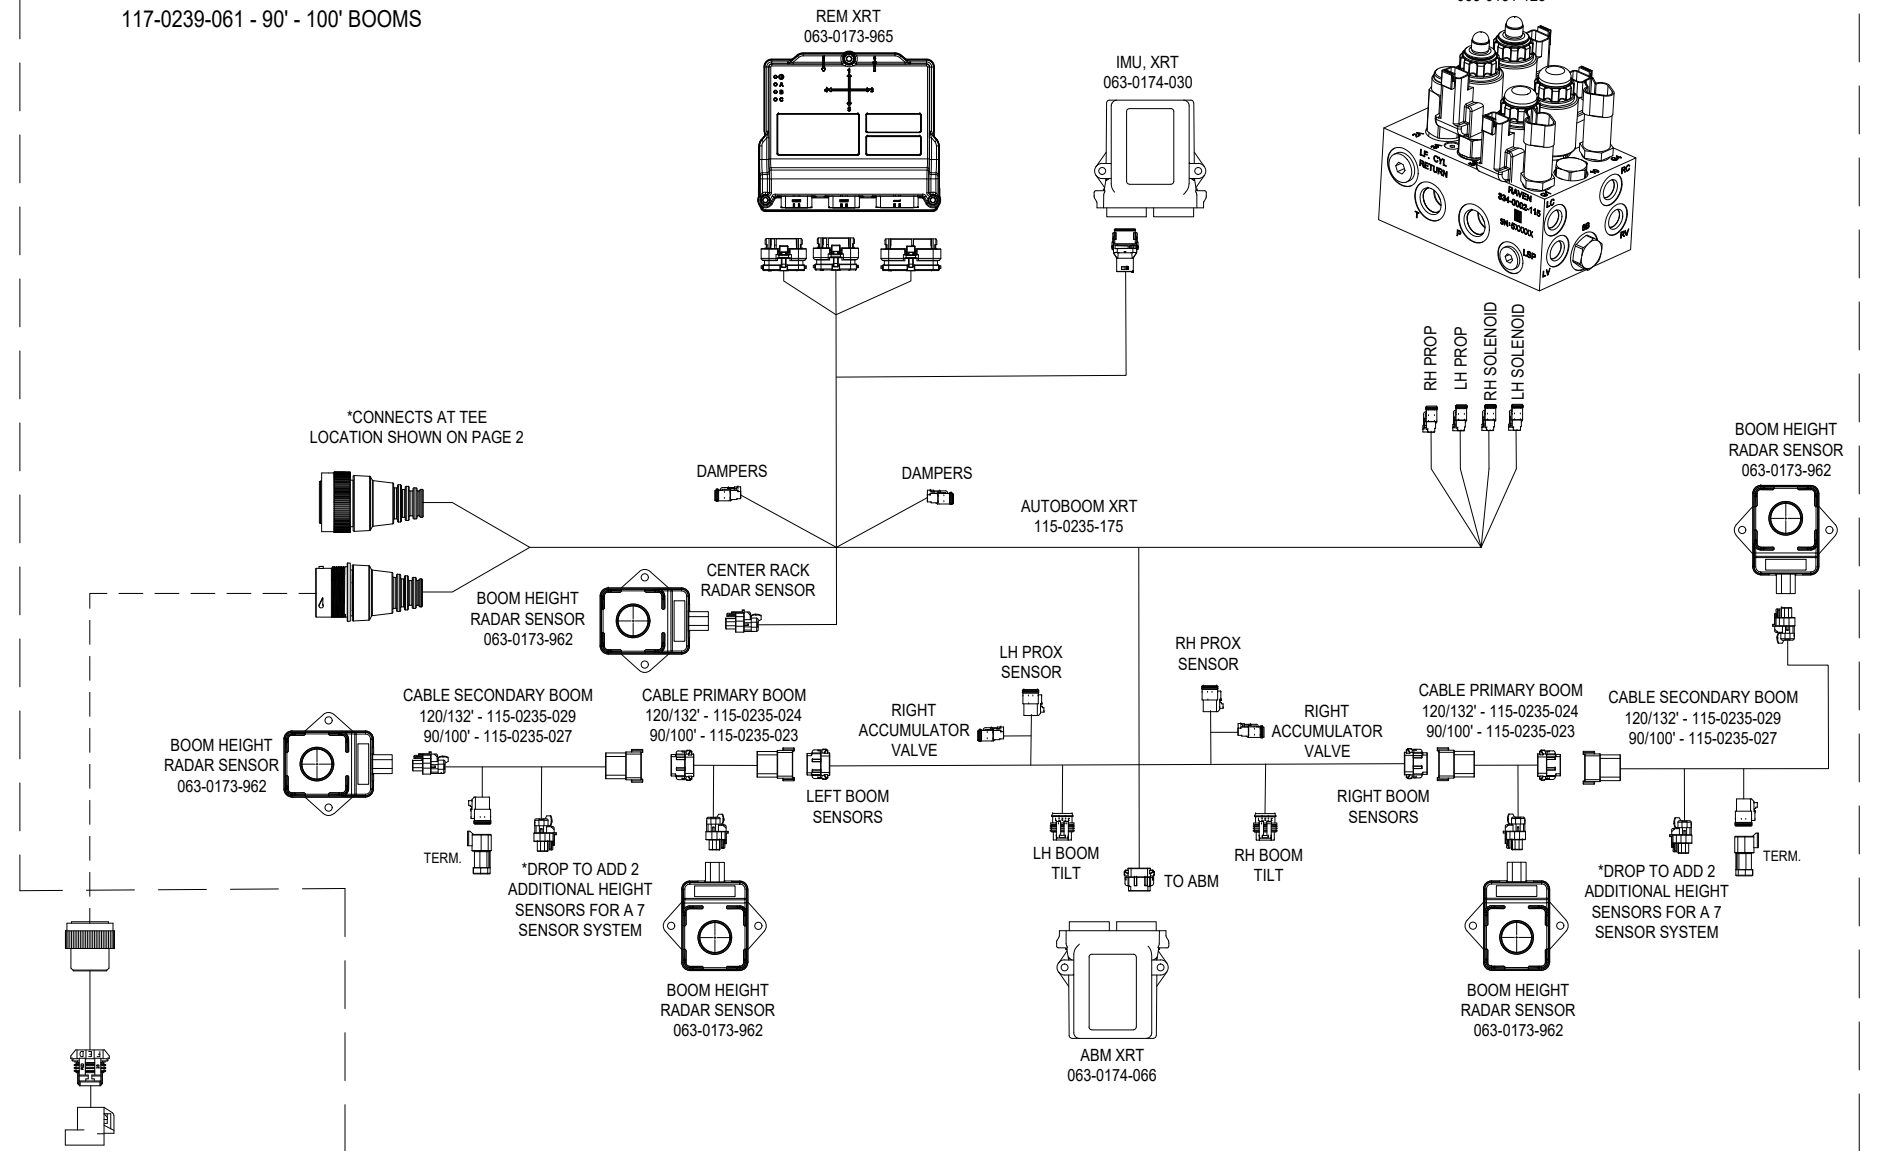

TO RS1 TEE CABLE
P/N: 114-4010-096

CABLE, VSN, RBR, MY 18+
P/N: 115-2020-012

CAN TERMINATOR
408-4002-169
(INCLUDED IN CABLING)

KIT, VSN + OPERATIONS MANUAL
KIT P/N: 117-2020-001

VSN VISUAL GUIDANCE
ASSEMBLY
P/N: 063-0174-045

NOTES:

1. CABLES SHORTENED FOR GRAPHICAL PURPOSES.

132' BOOM/20" SPACING (MILLENNIUM BOOM - OFF CENTER) KIT P/N: 117-2005-032			120' BOOM/20" SPACING (MILLENNIUM BOOM - OFF CENTER) KIT P/N: 117-2005-033			100' BOOM/20" SPACING (MILLENNIUM BOOM - OFF CENTER) KIT P/N: 117-2005-034		
ITEM	P/N	DESCRIPTION	ITEM	P/N	DESCRIPTION	ITEM	P/N	DESCRIPTION
1	115-2005-194	INNER BOOM CABLE (QTY. 2)	1	115-2005-194	INNER BOOM CABLE (QTY. 2)	1	115-2005-213	INNER BOOM CABLE (QTY. 2)
2	115-2005-195	MID BOOM CABLE (QTY. 2)	2	115-2005-195	MID BOOM CABLE (QTY. 2)	2	115-2005-214	MID BOOM CABLE (QTY. 2)
3	115-2005-196	OUTER BOOM CABLE (QTY. 2)	3	115-2005-197	OUTER BOOM CABLE (QTY. 2)	3	115-2005-215	OUTER BOOM CABLE (QTY. 2)
4	115-2005-192	ECU CABLE	4	115-2005-192	ECU CABLE	4	115-2005-192	ECU CABLE
5	063-2005-003	WILGER NCV (QTY. 80)	5	063-2005-003	WILGER NCV (QTY. 72)	5	063-2005-003	WILGER NCV (QTY. 62)

RELEASED DATE	ECO #	REV.	DRAWING NO.
1/26/21	36490	A	054-3900-004

RBR VECTOR 350 / VORTEX - AUTOBOOM XRT (OPTIONAL) - MY21 & NEWER

RBR AUTOBOOM XRT KITS:
 KIT P/N :117-0239-060 - 120' - 132' BOOMS
 117-0239-061 - 90' - 100' BOOMS

TERMINATOR CABLE
 P/N: 115-7300-044
 * MOVE TO THIS LOCATION
 WHEN AUTOBOOM IS
 INSTALLED.

RELEASED DATE	ECO #	REV.	DRAWING NO.
1/26/21	36490	A	054-3900-004

RBR VECTOR 350 / VORTEX - ICD INJECTION (OPTIONAL) - MY21 & NEWER