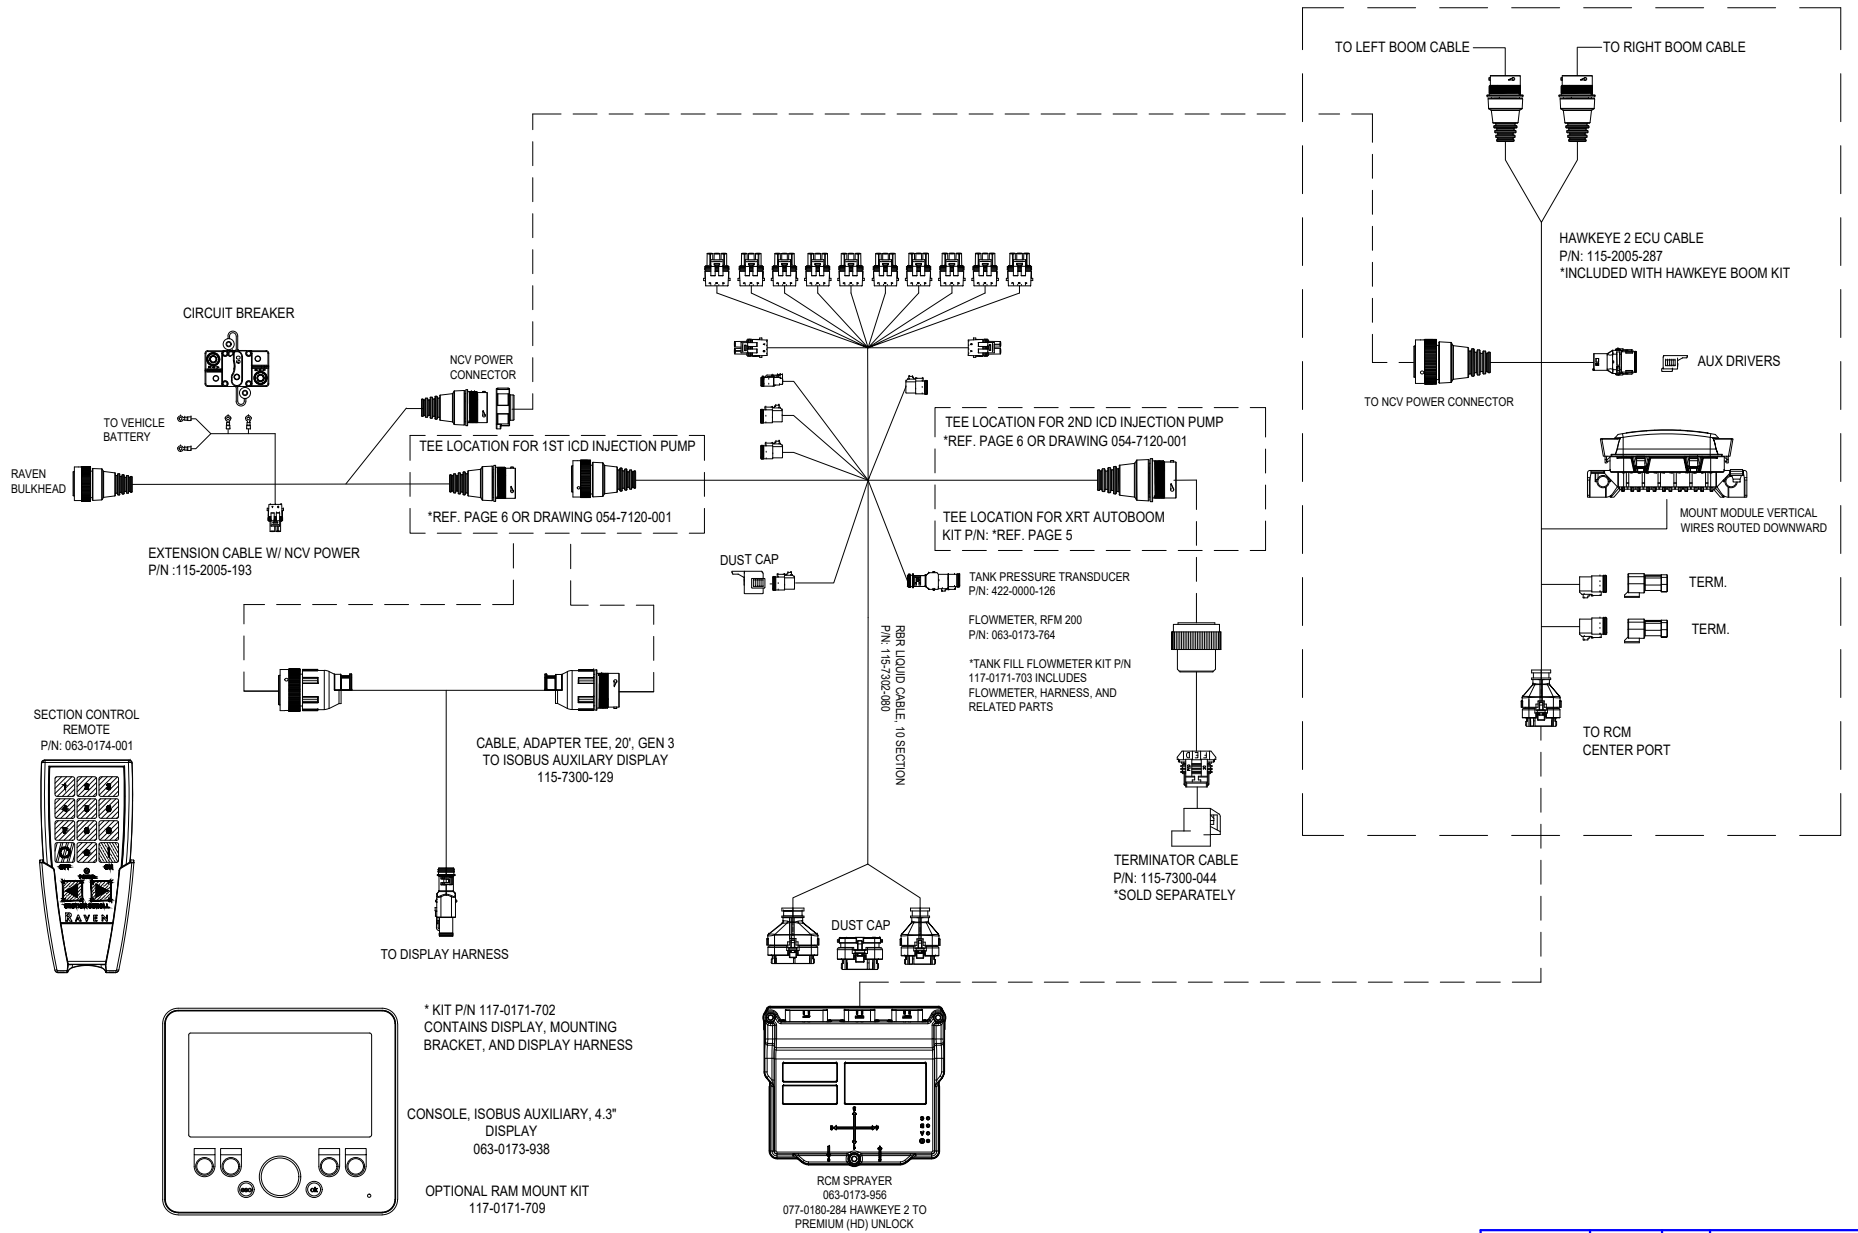

KIT, INSTALLATION, VSN VISUAL GUIDANCE,
RBR VECTOR / VENTURI
KIT P/N: 117-2025-001

* NOTE: IF MACHINE IS EQUIPPED
WITH A NEW LEADER L4000 OR
CASE 810 BED, WITH RAVEN CAN
PRODUCT CONTROL, USE RS1
TEE CABLE
P/N: 115-4010-068

TO RS1 TEE CABLE
P/N: 114-4010-096

CABLE, VSN, RBR, MY 18+
P/N: 115-2020-012

CAN TERMINATOR
408-4002-169
(INCLUDED IN CABLING)

KIT, VSN + OPERATIONS MANUAL
KIT P/N: 117-2020-001

VSN VISUAL GUIDANCE
ASSEMBLY
P/N: 063-0174-045

RELEASED DATE	ECO #	REV.	DRAWING NO.
1/26/21	36490	A	054-3900-004

RBR VECTOR 350 / VORTEX - W/ HAWKEYE 2 UPGRADE - MY21 & NEWER

RELEASED DATE	ECO #	REV.	DRAWING NO.
1/26/21	36490	A	054-3900-004

HAWKEYE 2 BOOM KIT OPTIONS FOR RBR VORTEX - MY21 & NEWER

TERMINATOR CABLE
 P/N: 115-7300-044
 * MOVE TO THIS LOCATION
 WHEN AUTOBOOM IS
 INSTALLED.

RELEASED DATE	ECO #	REV.	DRAWING NO.
1/26/21	36490	A	054-3900-004

RBR VECTOR 350 / VORTEX - ICD INJECTION (OPTIONAL) - MY21 & NEWER