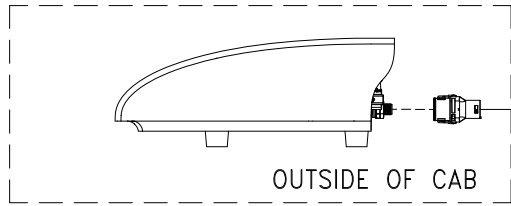

SYSTEM DIAGRAM RS1 FENDT VARIO GUIDE 9XX/10XX AND CHALLENGER 10XX STEER READY MY 2017+

RS1 NOT INCLUDED

INSIDE OF CAB

KIT, FENDT VARIOGUIDE, RS1, PN 117-5033-011 AND 117-5033-012

12 PIN CONNECTOR

PIN	WIRE COLOR
1	RED
2	BLACK
3	ORANGE
4	DUST PLUG
5	WHITE AND GREEN
6	WHITE AND YELLOW
7	YELLOW
8	GREEN
9	DUST PLUG
10	DUST PLUG
11	DUST PLUG
12	DUST PLUG