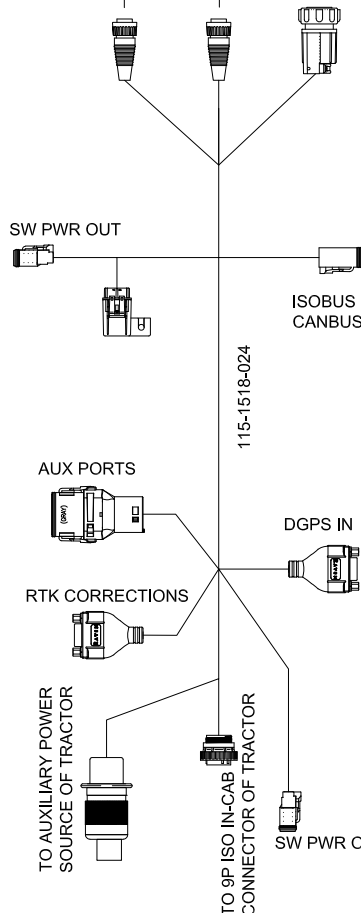

SYSTEM DIAGRAM RS1 FENDT VARIO GUIDE 9XX/10XX AND CHALLENGER 10XX STEER READY MY 2017+

RS1 NOT INCLUDED

INSIDE OF CAB

KIT, FENDT VARIOGUIDE, RS1, PN 117-5033-011 AND 117-5033-012

12 PIN CONNECTOR

PIN	WIRE COLOR
1	RED
2	BLACK
3	ORANGE
4	DUST PLUG
5	WHITE AND GREEN
6	WHITE AND YELLOW
7	YELLOW
8	GREEN
9	DUST PLUG
10	DUST PLUG
11	DUST PLUG
12	DUST PLUG

115-4010-180
CABLE, ROOF, RS1, FENDT VARIOGUIDE

CONSOLE, CR7, UT UNLOCK
117-2295-014 (NOT INCLUDED)

CONSOLE, CR12, UT UNLOCK
117-2300-001/005 (NOT INCLUDED)
CONSOLE, V4+, UT UNLOCK
117-5010-068/069 (NOT INCLUDED)

115-7300-146

- OR -

115-1518-024

CABLE NOT INCLUDED

CABLE NOT INCLUDED

RELEASED DATE	ECO #	REV.	DRAWING NO.
1/11/21	36666	A	054-5033-011
1/19/21	36783	B	054-5033-011