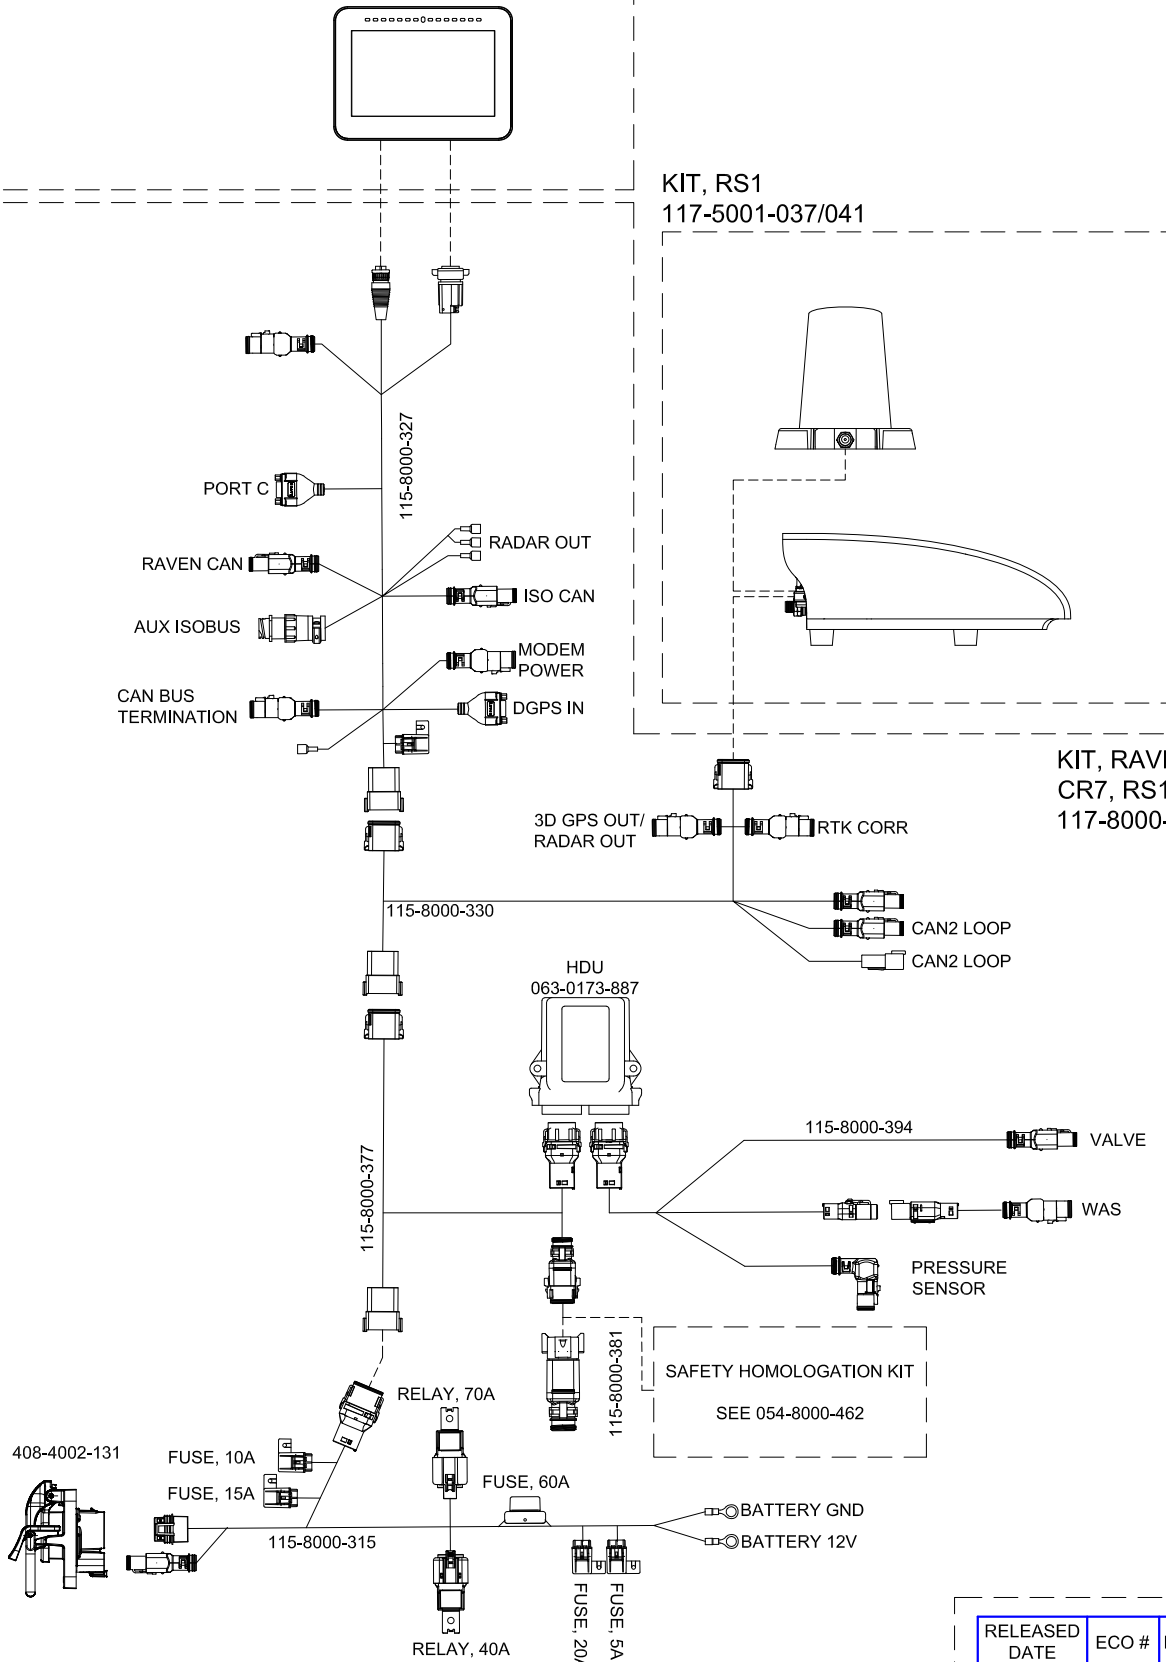

SYSTEM DRAWING, RAVEN READY TO CR7, RS1, W/ IBBC

CONSOLE, CR7, UT UNLOCK
117-2295-014

KIT, RS1
117-5001-037/041

KIT, RAVEN READY TO
CR7, RS1 W/ IBBC
117-8000-425

RELEASED DATE	ECO #	REV.	DRAWING NO.
11/16/20	36167	A	054-8000-425