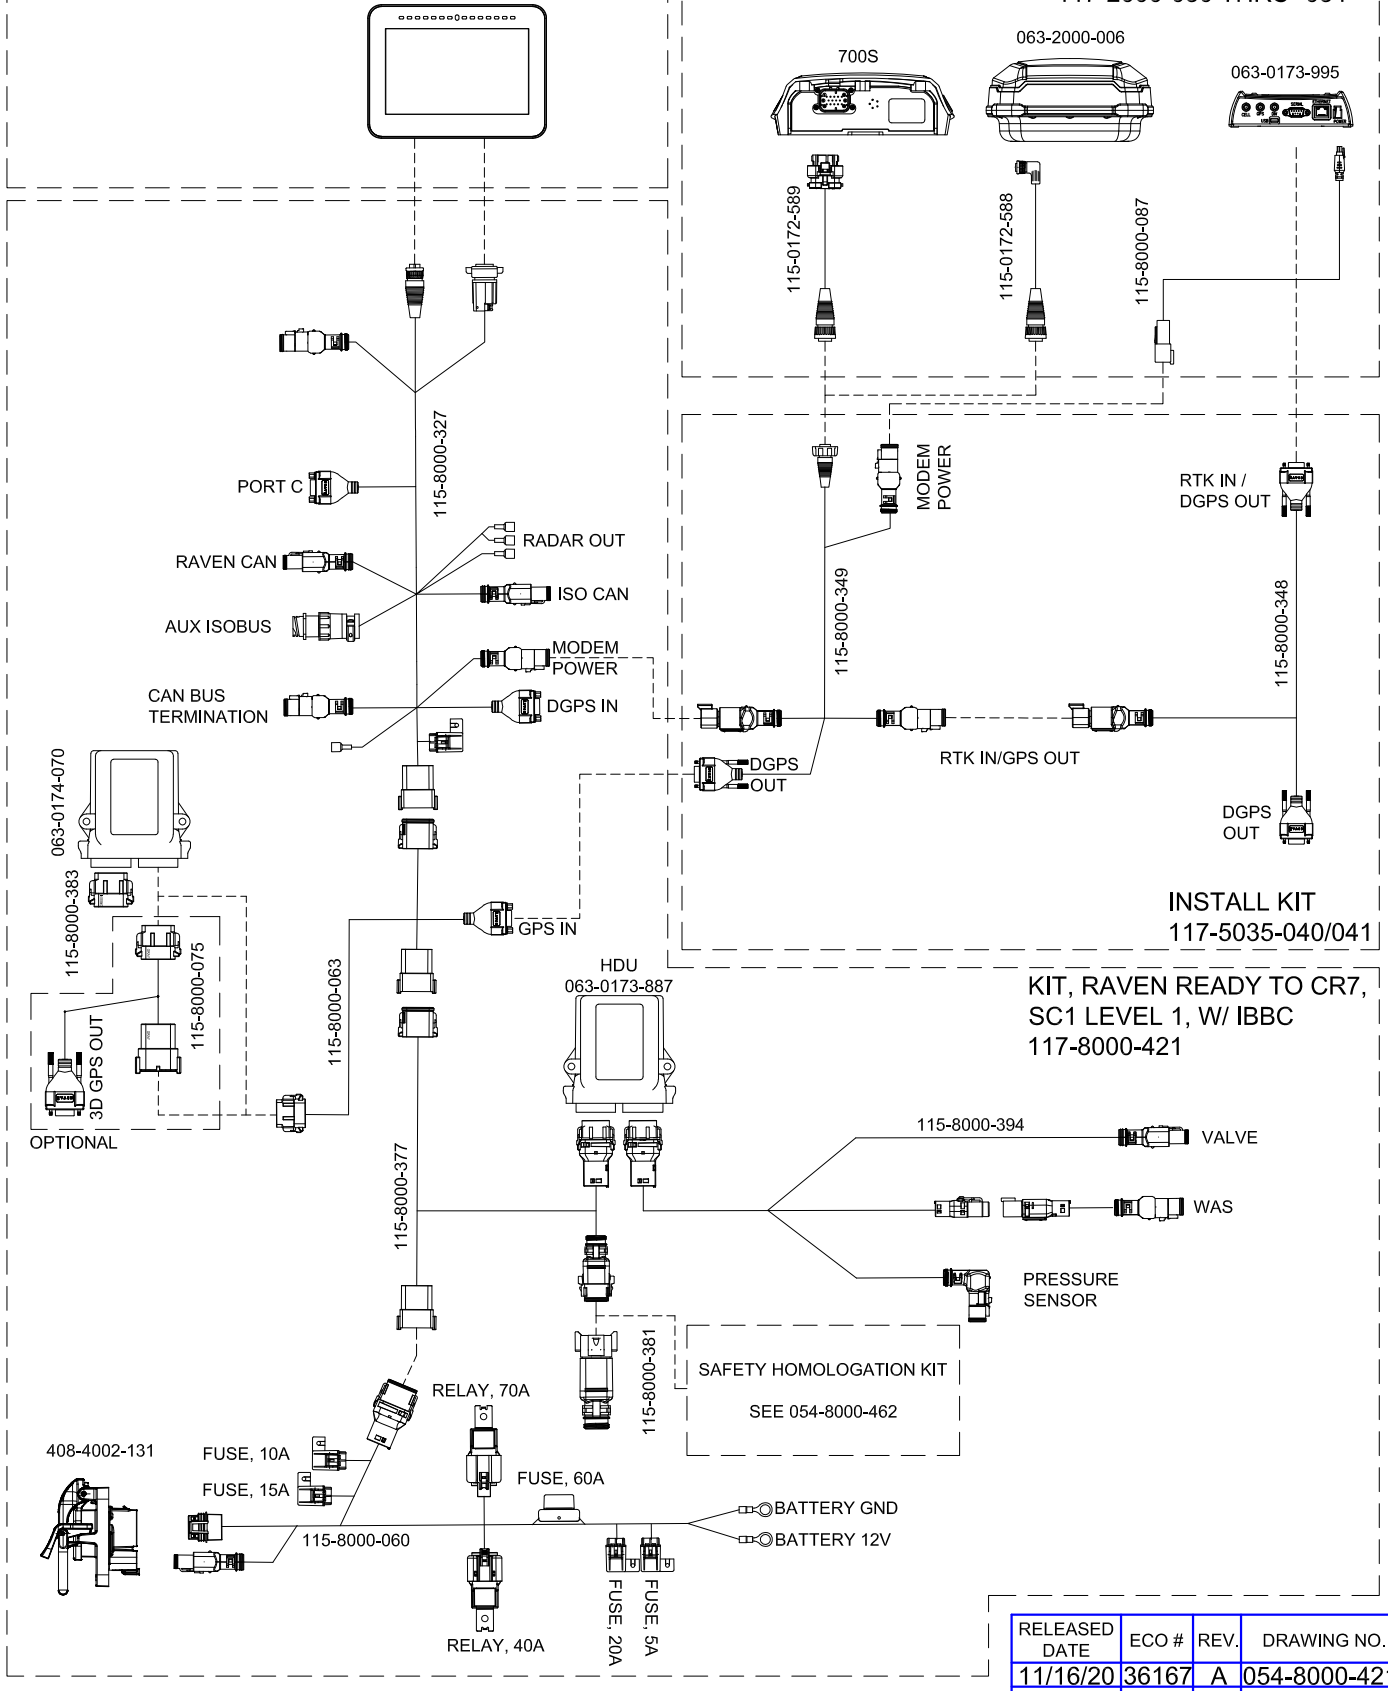

# SYSTEM DRAWING, RAVEN READY TO CR7, SC1 LEVEL 1, W/ IBBC

CONSOLE, CR7, UT UNLOCK  
117-2295-014

KIT, 500S, SBAS  
117-2000-020  
KIT, 700S, SBAS/GS/RTK  
117-2000-030 THRU -034

INSTALL KIT  
117-5035-040/041

KIT, RAVEN READY TO CR7,  
SC1 LEVEL 1, W/ IBBC  
117-8000-421

RELEASED DATE	ECO #	REV.	DRAWING NO.
11/16/20	36167	A	054-8000-421