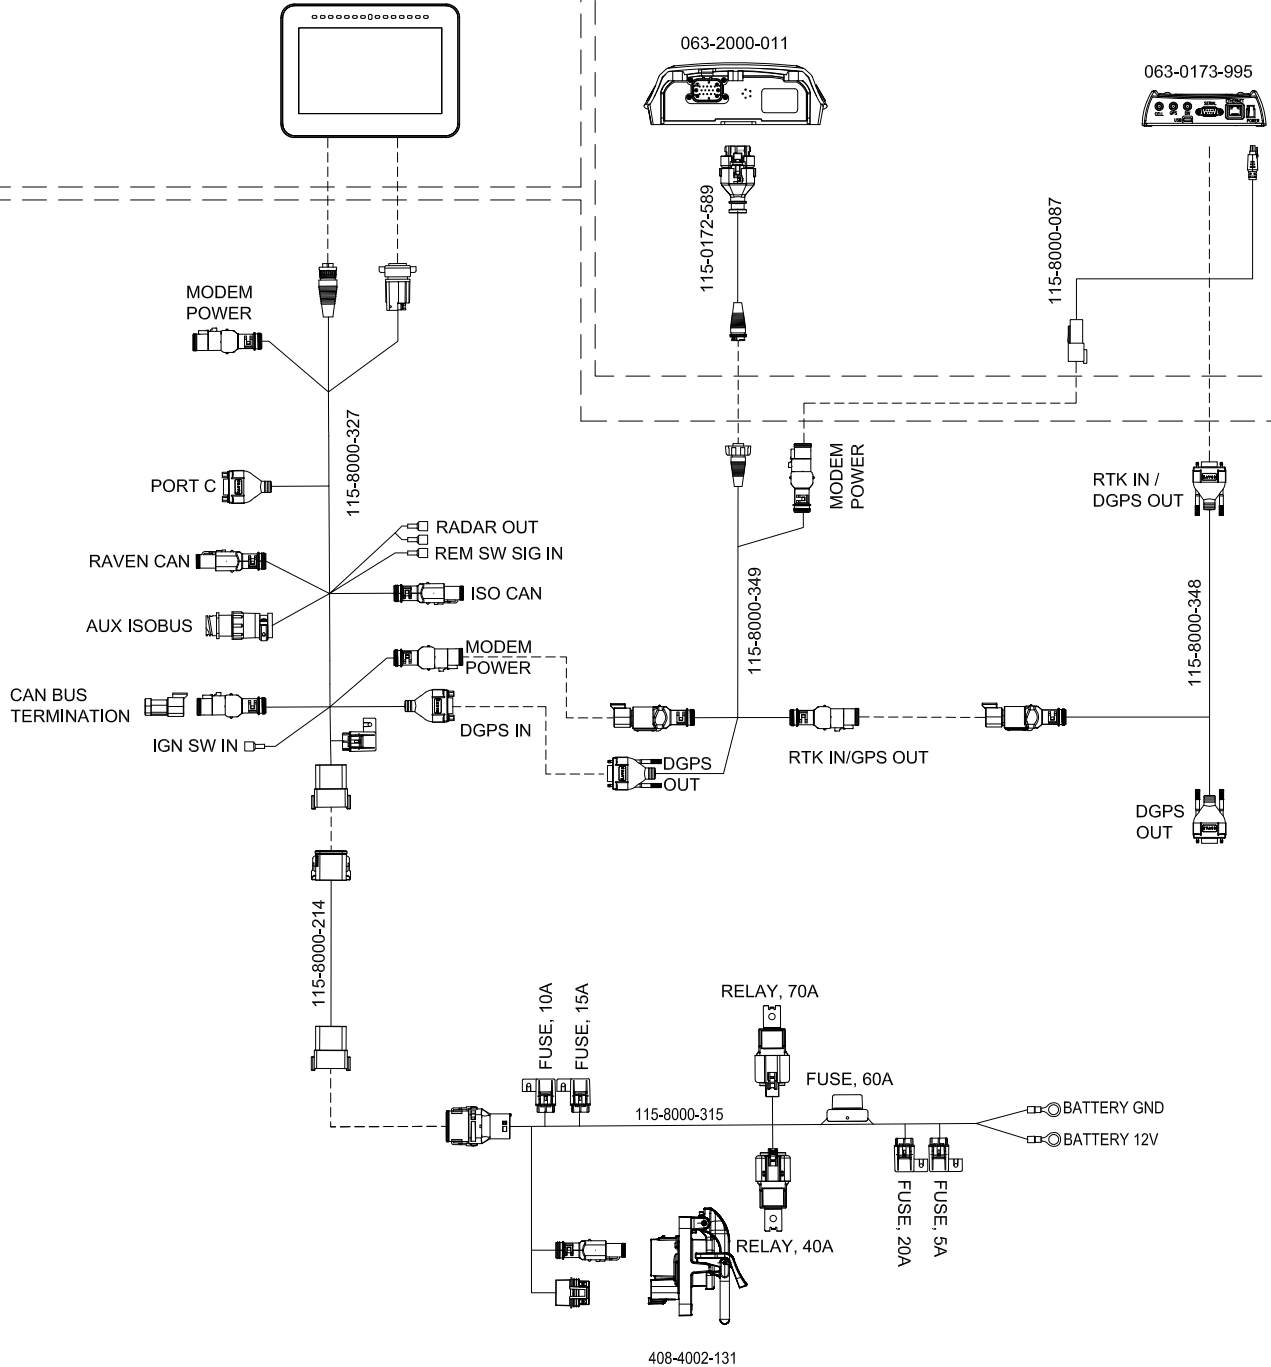

SYSTEM DRAWING, MANUAL GUIDANCE, CR7, SMART ANTENNA, RTK SLINGSHOT, W/ IBBC

CONSOLE, CR7, UT UNLOCK
117-2295-014

KIT, 700S, RTK
117-2000-032 THRU -034

KIT, INSTALL, MANUAL GUIDANCE, CR7, SMART ANTENNA, RTK SLINGSHOT, W/ IBBC
117-5035-303

RELEASED DATE	ECO #	REV.	DRAWING NO.
11/16/20	36168	A	054-5035-303