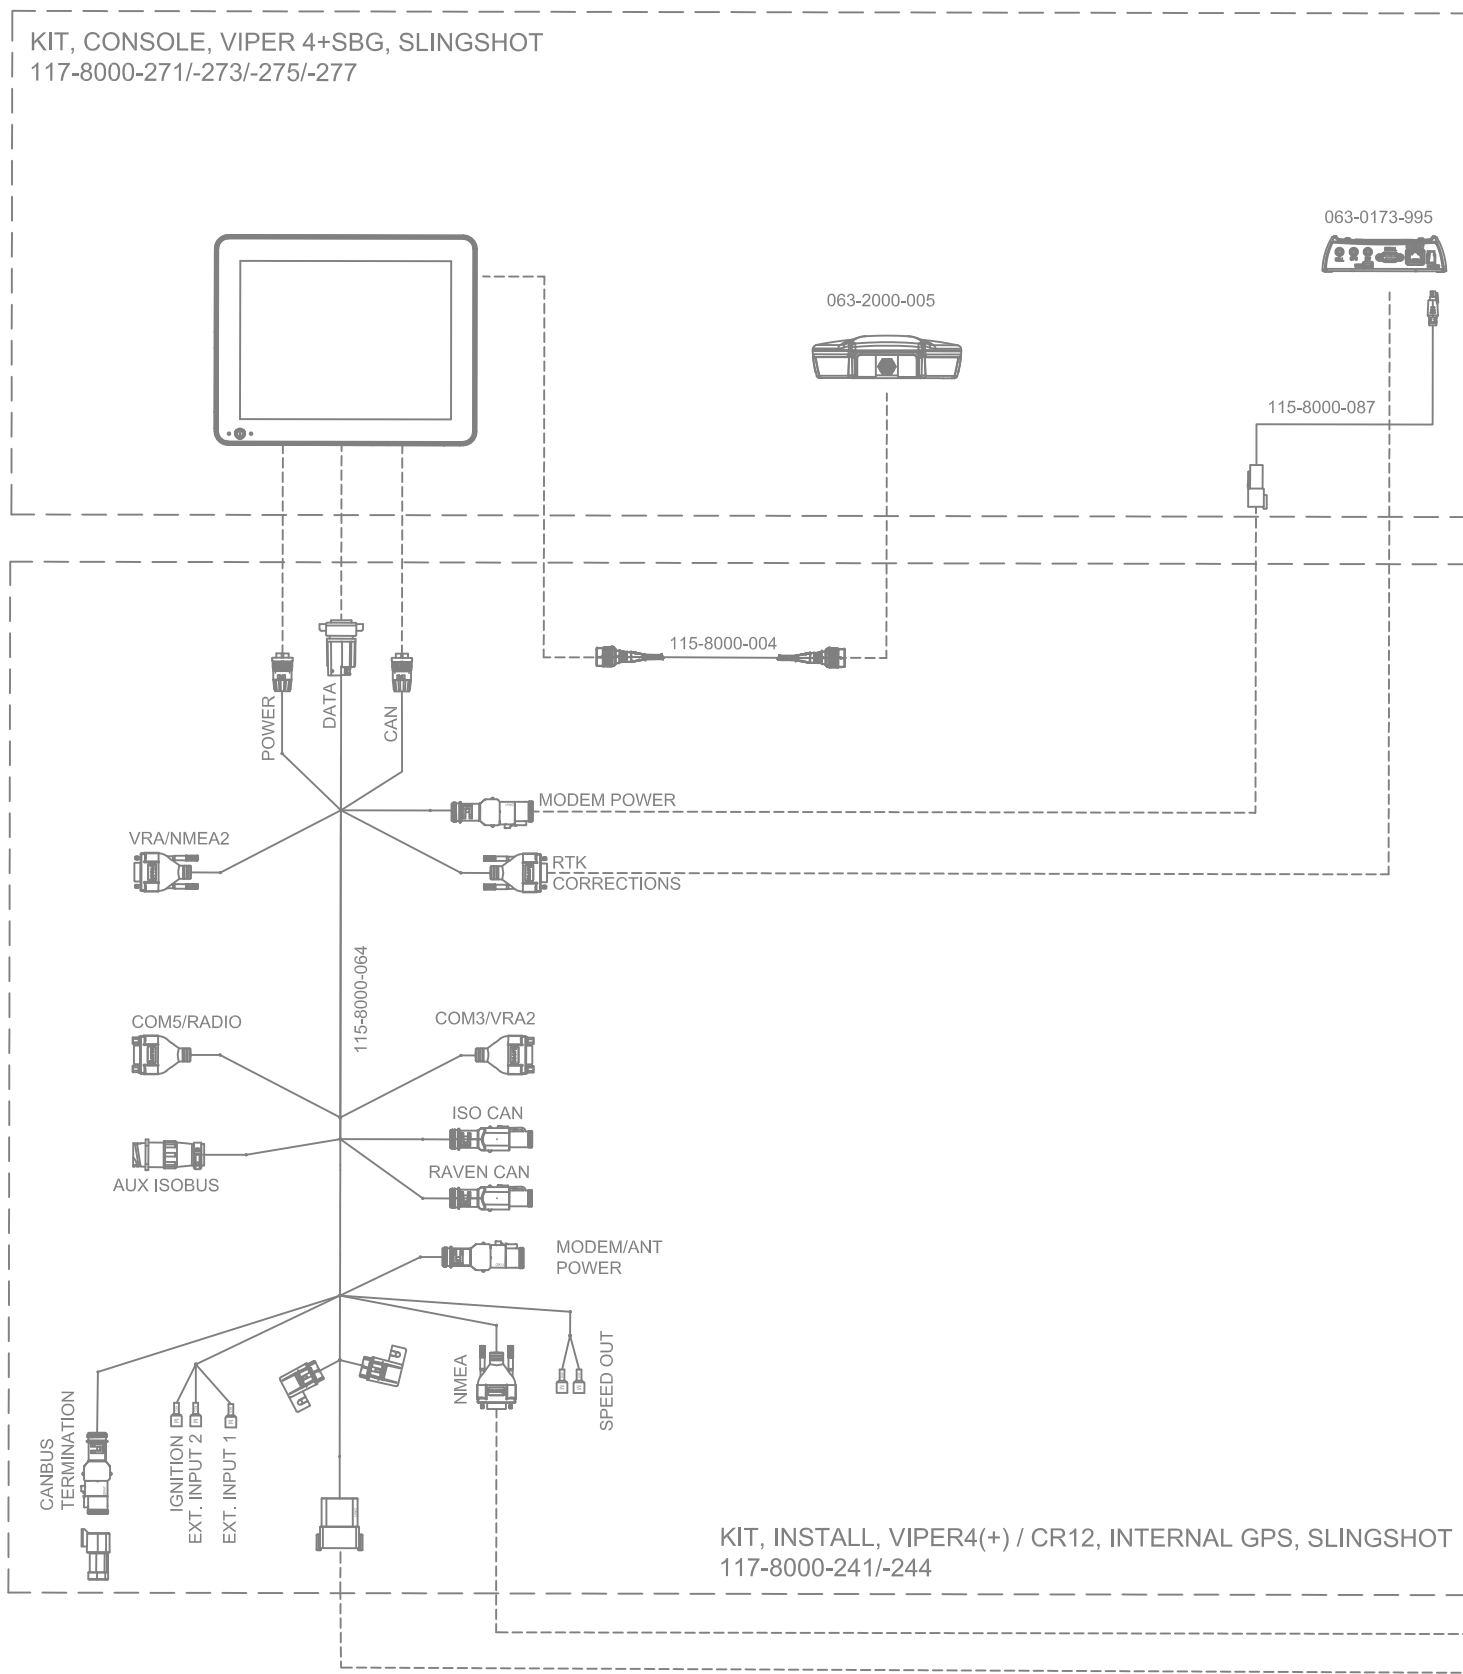

KIT, INSTALL, VIPER4(+)/ CR12, SMART ANTENNA, SBAS-GS/RTK
117-2300-003/117-2300-004/117-8000-240/117-8000-263

KIT, JOHN DEERE AUTOTRAC READY 5R, SBGUIDANCE, W/ IBBC
117-8000-536

RELEASED DATE	ECO #	REV.	DRAWING NO.
11/2/20	36261	A	054-8000-536
1/20/21	36761	B	054-8000-536

4

3

2

1

SYSTEM DRAWING, JOHN DEERE AUTOTRAC READY 5R, SBGUIDANCE, W/ IBBC, INTERNAL GPS, SLINGSHOT

KIT, CONSOLE, VIPER 4+SBG, SLINGSHOT
117-8000-2711-2731-2751-277

KIT, INSTALL, VIPER4(+)/CR12, INTERNAL GPS, SLINGSHOT
117-8000-2411-244

KIT, JOHN DEERE AUTOTRAC READY 5R, SBGUIDANCE, W/ IBBC
117-8000-536

RELEASED DATE	ECO #	REV.	DRAWING NO.
11/2/20	36261	A	054-8000-536
1/20/21	36761	B	054-8000-536

SYSTEM DRAWING, JOHN DEERE AUTOTRAC READY 5R, SBGUIDANCE, W/ IBBC, INTERNAL GPS, RADIO

RELEASED DATE	ECO #	REV.	DRAWING NO.
11/2/20	36261	A	054-8000-536
1/20/21	36761	B	054-8000-536