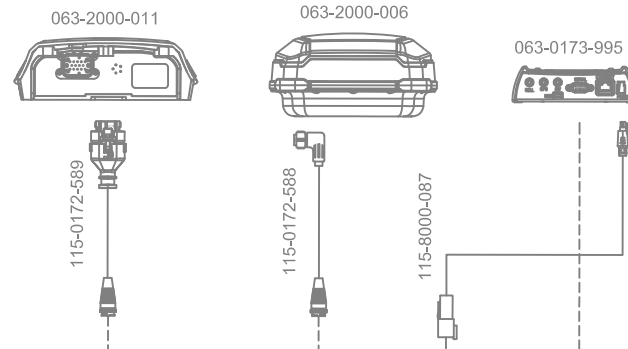

4

3

2

1

SYSTEM DRAWING, JOHN DEERE AUTOTRAC READY 5R, SBGUIDANCE, W/ IBBC, EXTERNAL GPS

KIT, CONSOLE, VIPER4+ SBG, W/O GPS, W/O MODEM
117-8000-287/-288

KIT, 500S, SBAS
117-2000-020
KIT, 700S, SBAS/GS/RTK
117-2000-030 THRU -034

KIT, INSTALL, VIPER4(+)/ CR12, SMART ANTENNA, SBAS-GS/RTK
117-2300-003/117-2300-004/117-8000-240/117-8000-263

KIT, JOHN DEERE AUTOTRAC READY 5R, SBGUIDANCE, W/ IBBC
117-8000-536

RELEASED DATE	ECO #	REV.	DRAWING NO.
11/2/20	36261	A	054-8000-536
1/20/21	36761	B	054-8000-536

4

3

2

1

SYSTEM DRAWING, JOHN DEERE AUTOTRAC READY 5R, SBGUIDANCE, W/ IBBC, INTERNAL GPS, SLINGSHOT

KIT, CONSOLE, VIPER 4+SBG, SLINGSHOT
117-8000-2711-2731-2751-277

KIT, INSTALL, VIPER4(+)/CR12, INTERNAL GPS, SLINGSHOT
117-8000-2411-244

KIT, JOHN DEERE AUTOTRAC READY 5R, SBGUIDANCE, W/ IBBC
117-8000-536

RELEASED DATE	ECO #	REV.	DRAWING NO.
11/2/20	36261	A	054-8000-536
1/20/21	36761	B	054-8000-536

SYSTEM DRAWING, JOHN DEERE AUTOTRAC READY 5R, SBGUIDANCE, W/ IBBC, INTERNAL GPS, RADIO