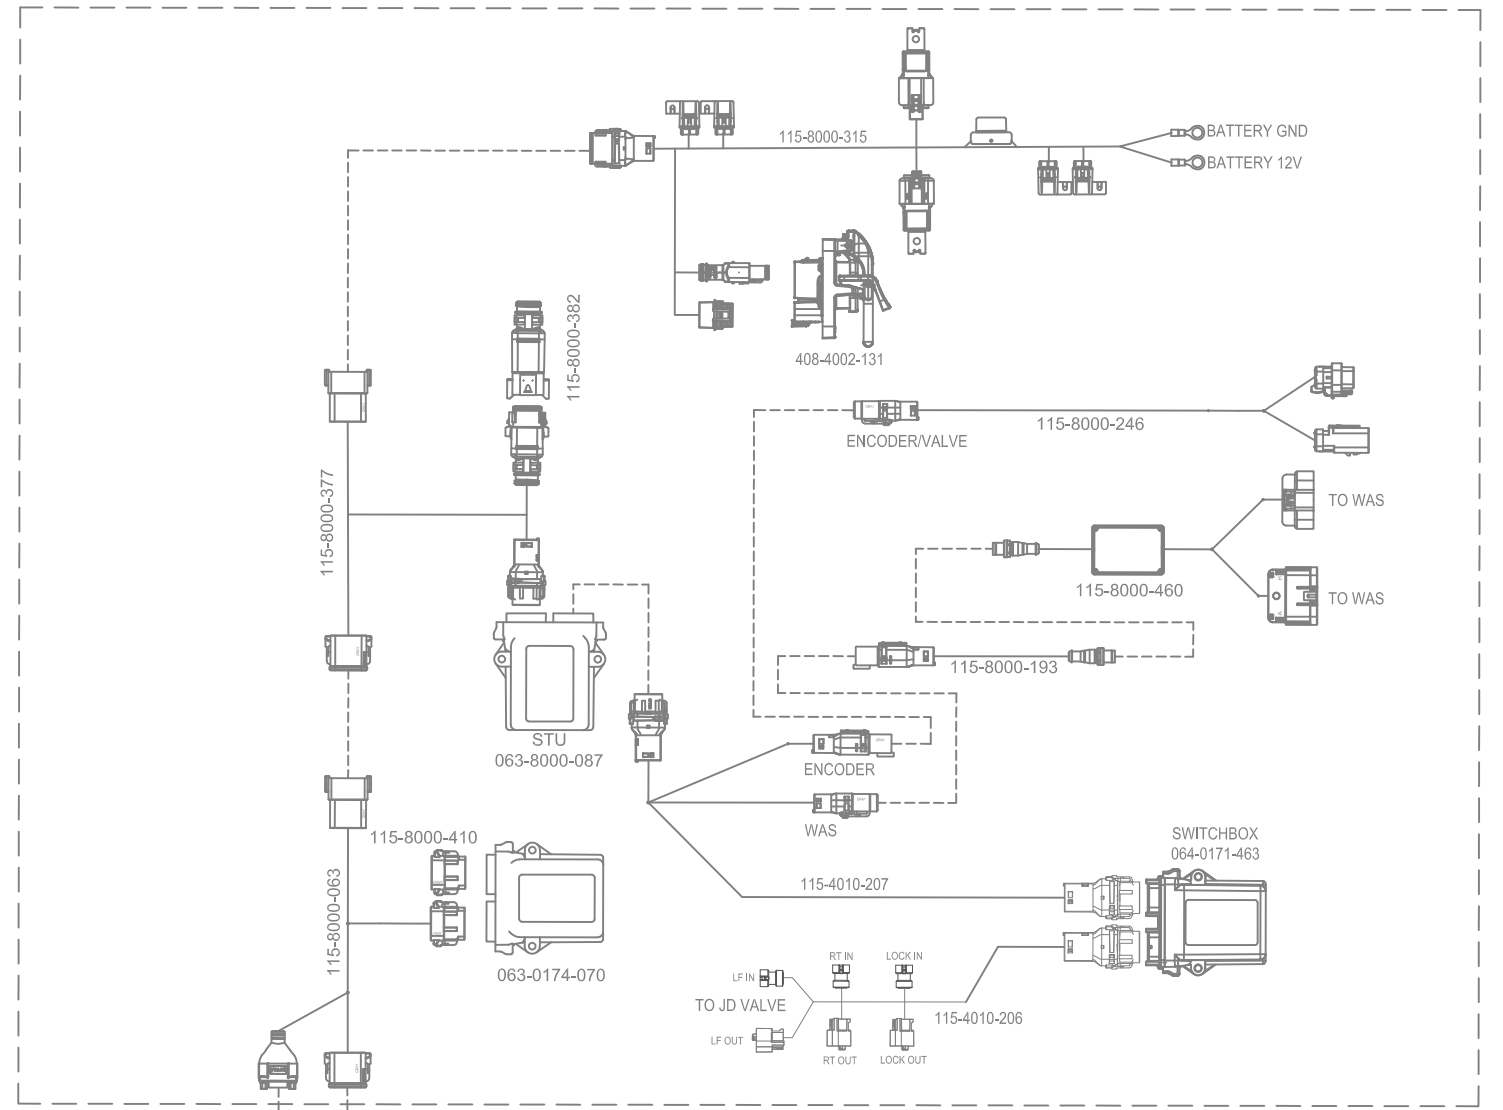

KIT, JOHN DEERE AUTOTRAC READY 5R, SBGUIDANCE, W/ IBBC
117-8000-536

RELEASED DATE	ECO #	REV.	DRAWING NO.
11/2/20	36261	A	054-8000-536
1/20/21	36761	B	054-8000-536

SYSTEM DRAWING, JOHN DEERE AUTOTRAC READY 5R, SBGUIDANCE, W/ IBBC, INTERNAL GPS, RADIO

KIT, CONSOLE, VIPER 4+SBG,RADIO
117-8000-270/-272/-274/-276

115-8000-004

KIT, RADIO ANTENNA
117-8000-313

115-8000-106

KIT, INSTALL, VIPER4(+)/CR12, INTERNAL GPS, RADIO
117-8000-236/-243

KIT, JOHN DEERE AUTOTRAC READY 5R, SBGUIDANCE, W/ IBBC
117-8000-536

RELEASED DATE	ECO #	REV.	DRAWING NO.
11/2/20	36261	A	054-8000-536
1/20/21	36761	B	054-8000-536