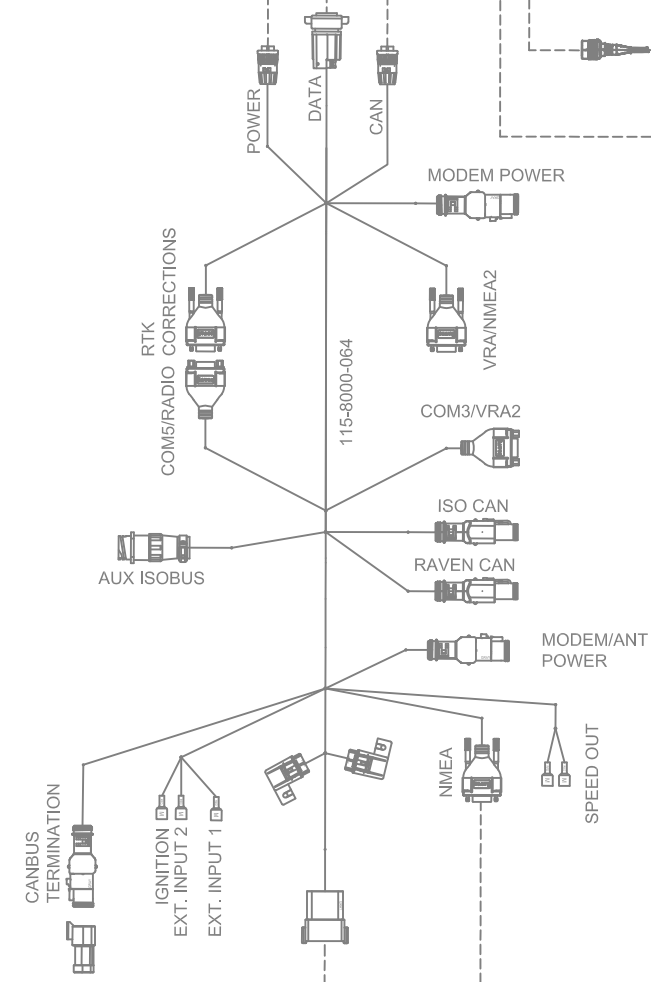

KIT, INSTALL, VIPER4(+)/ CR12, SMART ANTENNA, SBAS-GS/RTK
117-2300-003/117-2300-004/117-8000-240/117-8000-263

KIT, JOHN DEERE AUTOTRAC READY 5R, SBGUIDANCE, W/ IBBC
117-8000-536

RELEASED DATE	ECO #	REV.	DRAWING NO.
11/2/20	36261	A	054-8000-536
1/20/21	36761	B	054-8000-536

KIT, JOHN DEERE AUTOTRAC READY 5R, SBGUIDANCE, W/ IBBC
117-8000-536

RELEASED DATE	ECO #	REV.	DRAWING NO.
11/2/20	36261	A	054-8000-536
1/20/21	36761	B	054-8000-536

SYSTEM DRAWING, JOHN DEERE AUTOTRAC READY 5R, SBGUIDANCE, W/ IBBC, INTERNAL GPS, RADIO

KIT, CONSOLE, VIPER 4+SBG,RADIO
117-8000-270/-272/-274/-276

115-8000-004

KIT, RADIO ANTENNA
117-8000-313

115-8000-106

KIT, INSTALL, VIPER4(+)/CR12, INTERNAL GPS, RADIO
117-8000-236/-243

KIT, JOHN DEERE AUTOTRAC READY 5R, SBGUIDANCE, W/ IBBC
117-8000-536

RELEASED DATE	ECO #	REV.	DRAWING NO.
11/2/20	36261	A	054-8000-536
1/20/21	36761	B	054-8000-536