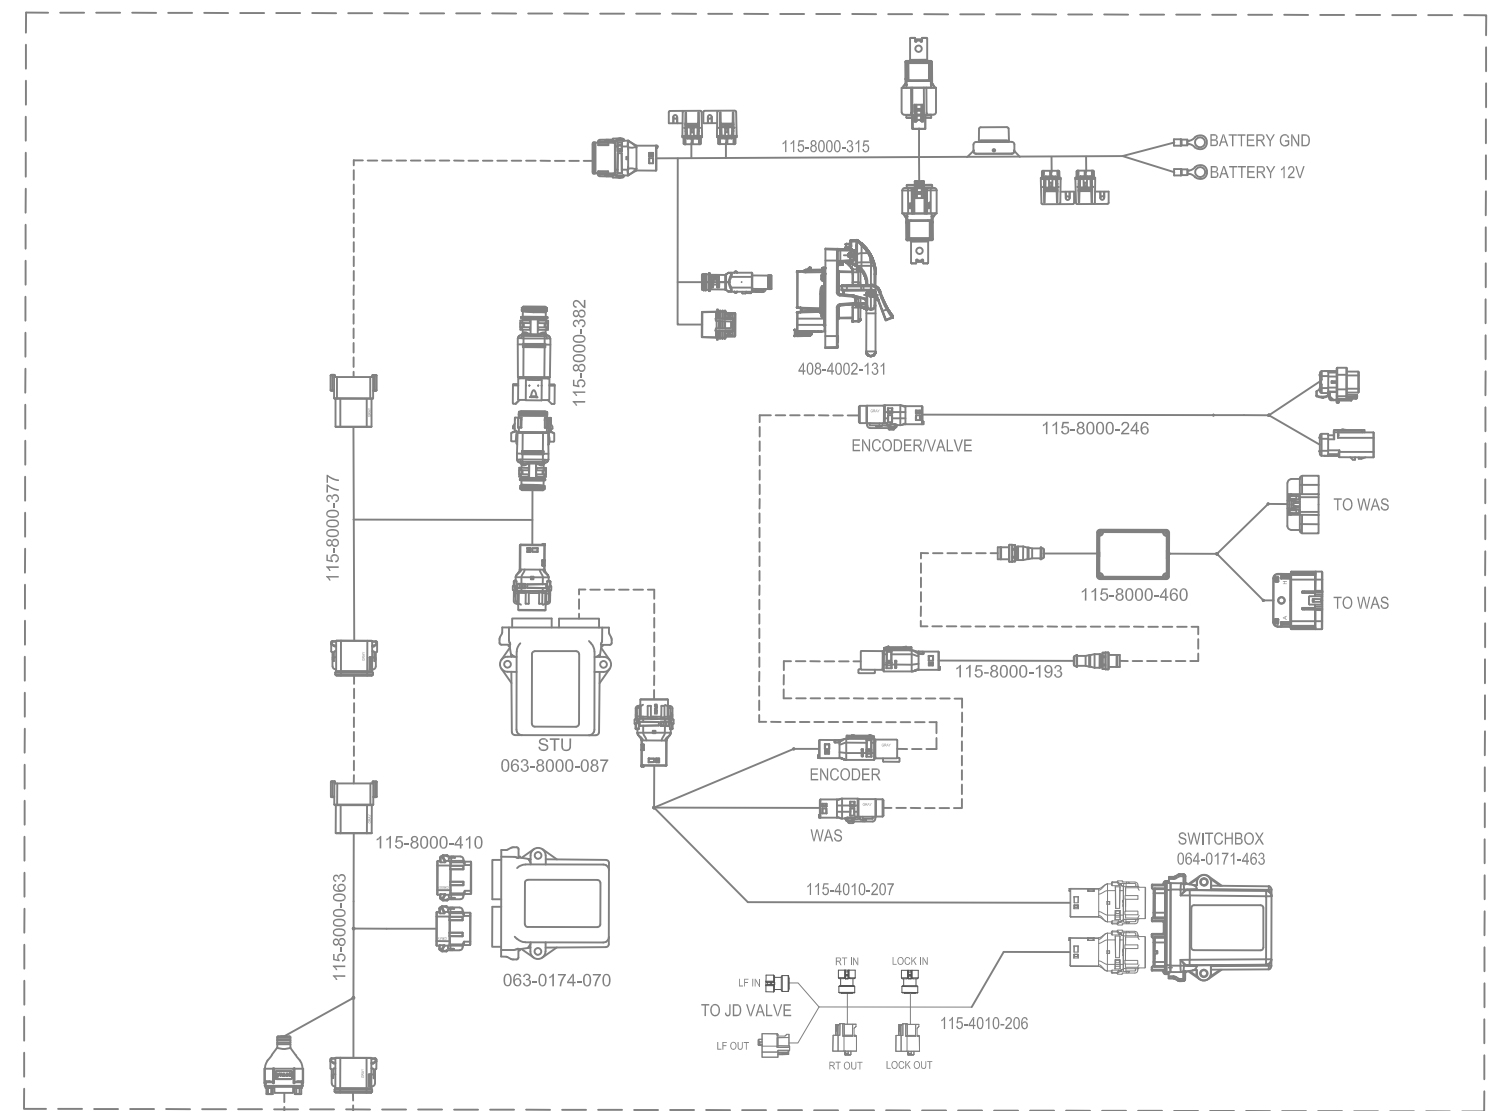

KIT, INSTALL, VIPER4(+)/ CR12, SMART ANTENNA, SBAS-GS/RTK
117-2300-003/117-2300-004/117-8000-240/117-8000-263

KIT, JOHN DEERE AUTOTRAC READY 5R, SBGUIDANCE, W/ IBBC
117-8000-536

RELEASED DATE	ECO #	REV.	DRAWING NO.
11/2/20	36261	A	054-8000-536
1/20/21	36761	B	054-8000-536

4

3

2

1

SYSTEM DRAWING, JOHN DEERE AUTOTRAC READY 5R, SBGUIDANCE, W/ IBBC, INTERNAL GPS, SLINGSHOT

KIT, CONSOLE, VIPER 4+SBG, SLINGSHOT
117-8000-2711-2731-2751-277

KIT, INSTALL, VIPER4(+)/CR12, INTERNAL GPS, SLINGSHOT
117-8000-2411-244

KIT, JOHN DEERE AUTOTRAC READY 5R, SBGUIDANCE, W/ IBBC
117-8000-536

RELEASED DATE	ECO #	REV.	DRAWING NO.
11/2/20	36261	A	054-8000-536
1/20/21	36761	B	054-8000-536

SYSTEM DRAWING, JOHN DEERE AUTOTRAC READY 5R, SBGUIDANCE, W/ IBBC, INTERNAL GPS, RADIO

KIT, CONSOLE, VIPER 4+SBG,RADIO
117-8000-270/-272/-274/-276

115-8000-004

KIT, RADIO ANTENNA
117-8000-313

115-8000-106

KIT, INSTALL, VIPER4(+)/CR12, INTERNAL GPS, RADIO
117-8000-236/-243

KIT, JOHN DEERE AUTOTRAC READY 5R, SBGUIDANCE, W/ IBBC
117-8000-536