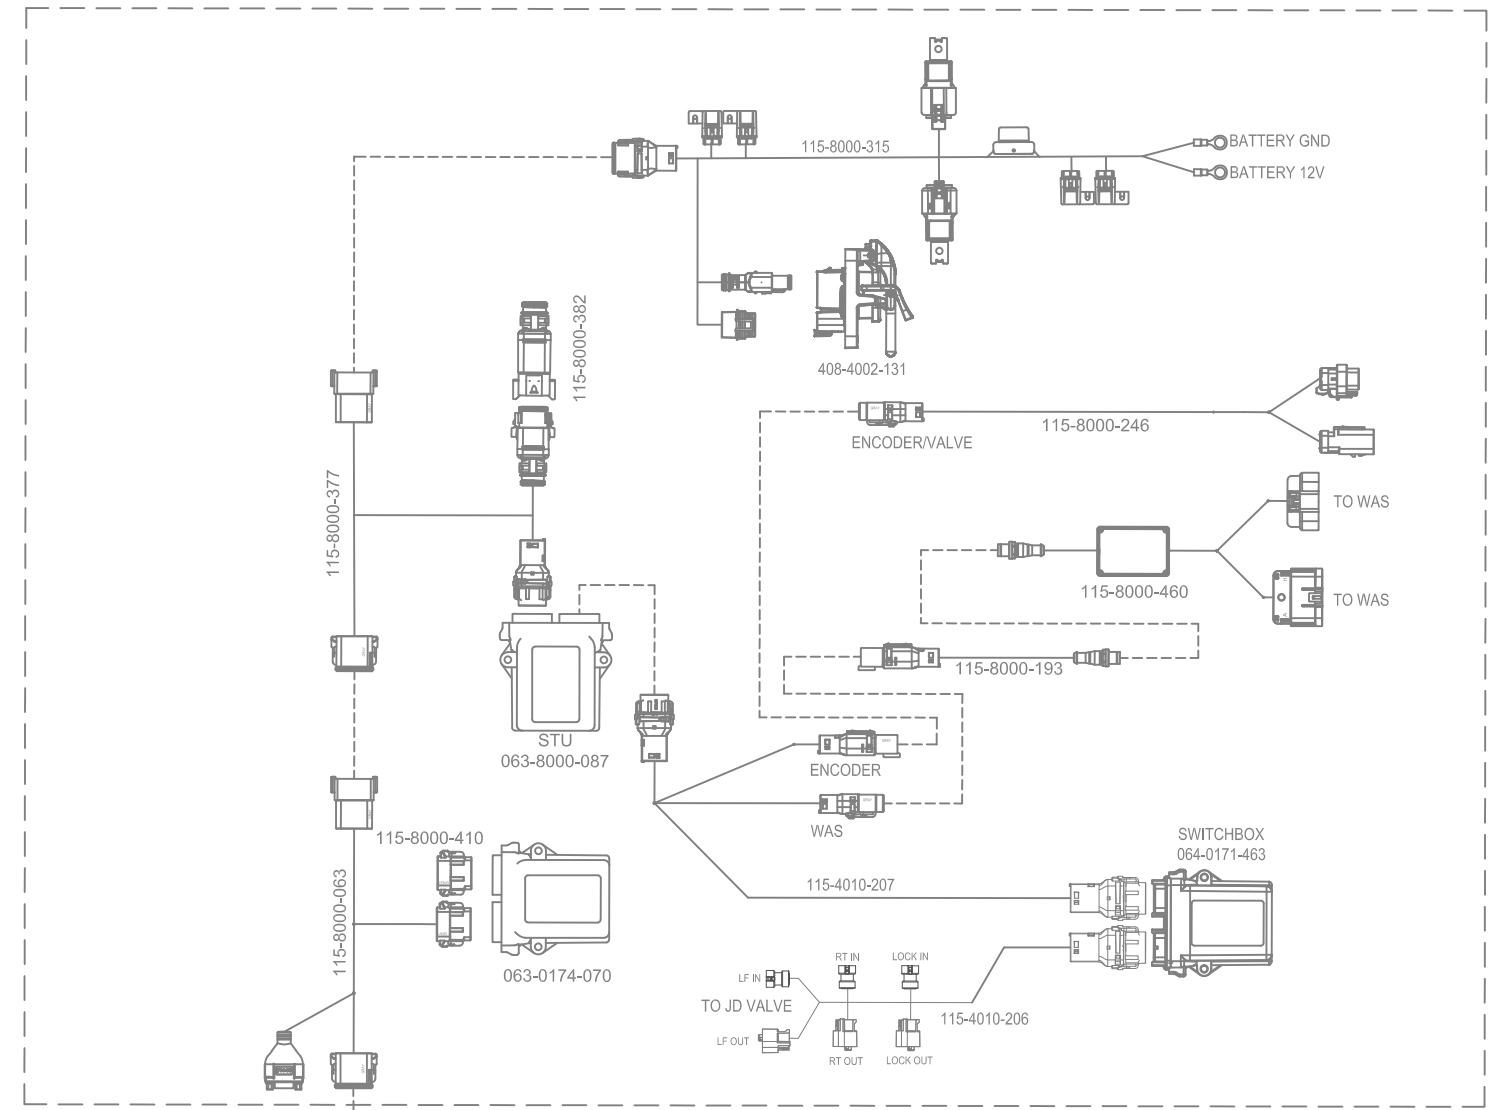

4

3

2

1

SYSTEM DRAWING, JOHN DEERE AUTOTRAC READY 5R, SBGUIDANCE, W/ IBBC, EXTERNAL GPS

KIT, CONSOLE, VIPER4+ SBG, W/O GPS, W/O MODEM
117-8000-287/-288

KIT, 500S, SBAS
117-2000-020
KIT, 700S, SBAS/GS/RTK
117-2000-030 THRU -034

KIT, INSTALL, VIPER4(+)/ CR12, SMART ANTENNA, SBAS-GS/RTK
117-2300-003/117-2300-004/117-8000-240/117-8000-263

KIT, JOHN DEERE AUTOTRAC READY 5R, SBGUIDANCE, W/ IBBC
117-8000-536

RELEASED DATE	ECO #	REV.	DRAWING NO.
11/2/20	36261	A	054-8000-536
1/20/21	36761	B	054-8000-536

4

3

2

1

SYSTEM DRAWING, JOHN DEERE AUTOTRAC READY 5R, SBGUIDANCE, W/ IBBC, INTERNAL GPS, SLINGSHOT

KIT, CONSOLE, VIPER 4+SBG, SLINGSHOT
117-8000-2711-2731-2751-277

KIT, INSTALL, VIPER4(+)/CR12, INTERNAL GPS, SLINGSHOT
117-8000-2411-244

KIT, JOHN DEERE AUTOTRAC READY 5R, SBGUIDANCE, W/ IBBC
117-8000-536

RELEASED DATE	ECO #	REV.	DRAWING NO.
11/2/20	36261	A	054-8000-536
1/20/21	36761	B	054-8000-536

SYSTEM DRAWING, JOHN DEERE AUTOTRAC READY 5R, SBGUIDANCE, W/ IBBC, INTERNAL GPS, RADIO