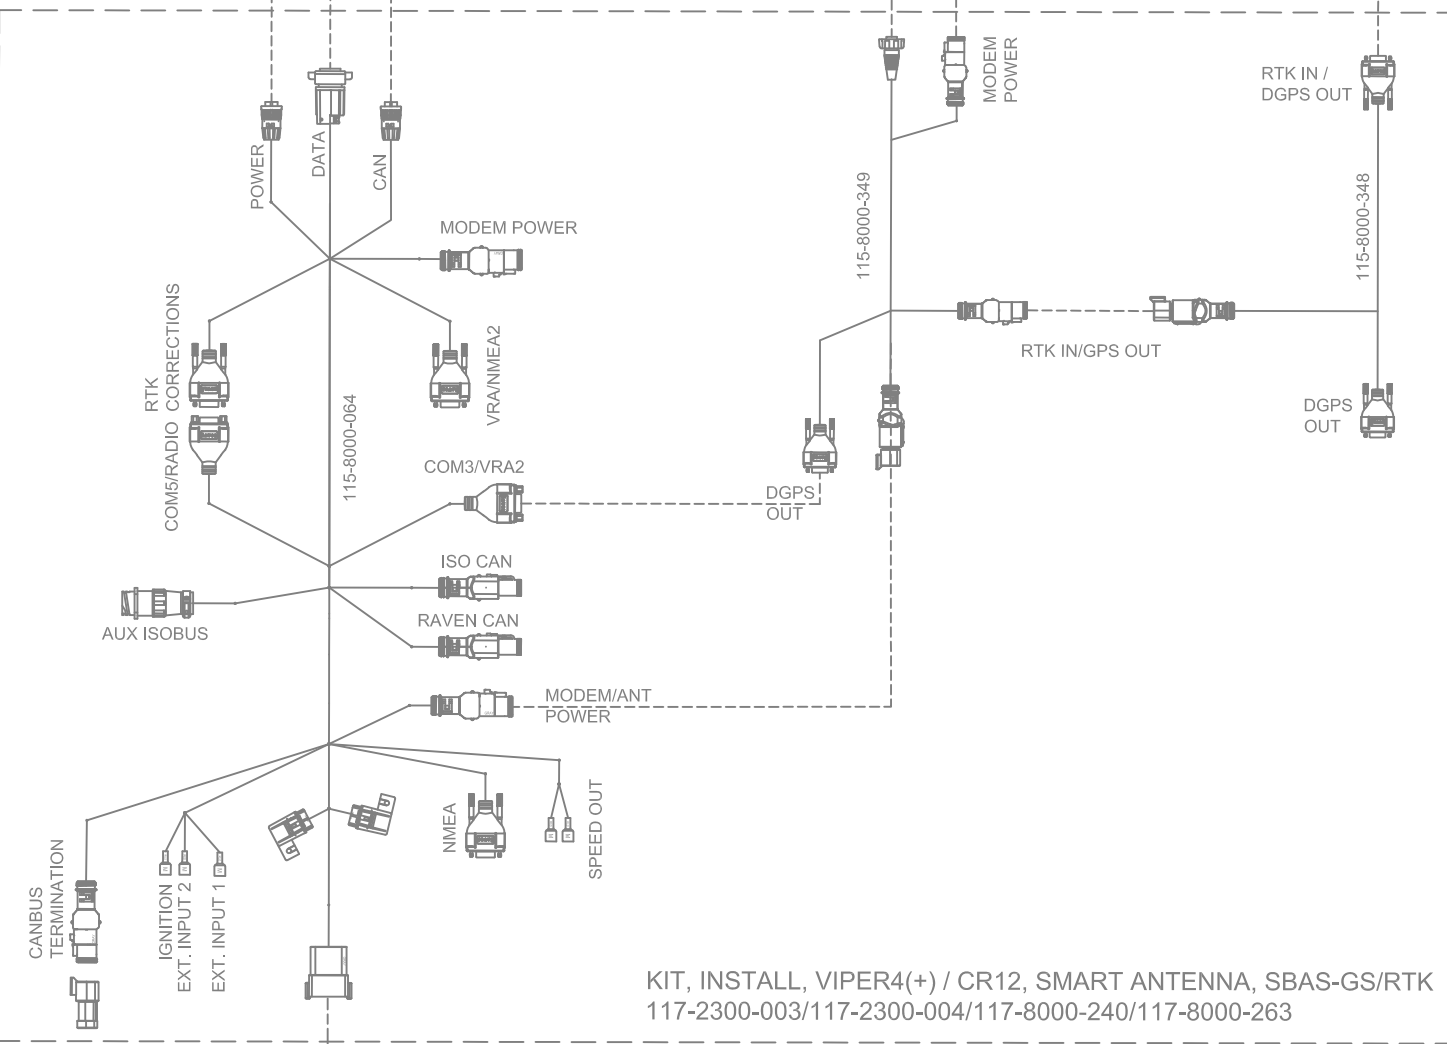

4

3

2

1

SYSTEM DRAWING, JOHN DEERE AUTOTRAC READY 5R, SBGUIDANCE, W/ IBBC, EXTERNAL GPS

KIT, CONSOLE, VIPER4+ SBG, W/O GPS, W/O MODEM
117-8000-287/-288

KIT, 500S, SBAS
117-2000-020
KIT, 700S, SBAS/GS/RTK
117-2000-030 THRU -034

KIT, INSTALL, VIPER4(+)/ CR12, SMART ANTENNA, SBAS-GS/RTK
117-2300-003/117-2300-004/117-8000-240/117-8000-263

KIT, JOHN DEERE AUTOTRAC READY 5R, SBGUIDANCE, W/ IBBC
117-8000-536

RELEASED DATE	ECO #	REV.	DRAWING NO.
11/2/20	36261	A	054-8000-536
1/20/21	36761	B	054-8000-536

4

3

2

1

SYSTEM DRAWING, JOHN DEERE AUTOTRAC READY 5R, SBGUIDANCE, W/ IBBC, INTERNAL GPS, SLINGSHOT

KIT, CONSOLE, VIPER 4+SBG, SLINGSHOT
117-8000-2711-2731-2751-277

KIT, INSTALL, VIPER4(+)/CR12, INTERNAL GPS, SLINGSHOT
117-8000-2411-244

KIT, JOHN DEERE AUTOTRAC READY 5R, SBGUIDANCE, W/ IBBC
117-8000-536

RELEASED DATE	ECO #	REV.	DRAWING NO.
11/2/20	36261	A	054-8000-536
1/20/21	36761	B	054-8000-536

SYSTEM DRAWING, JOHN DEERE AUTOTRAC READY 5R, SBGUIDANCE, W/ IBBC, INTERNAL GPS, RADIO