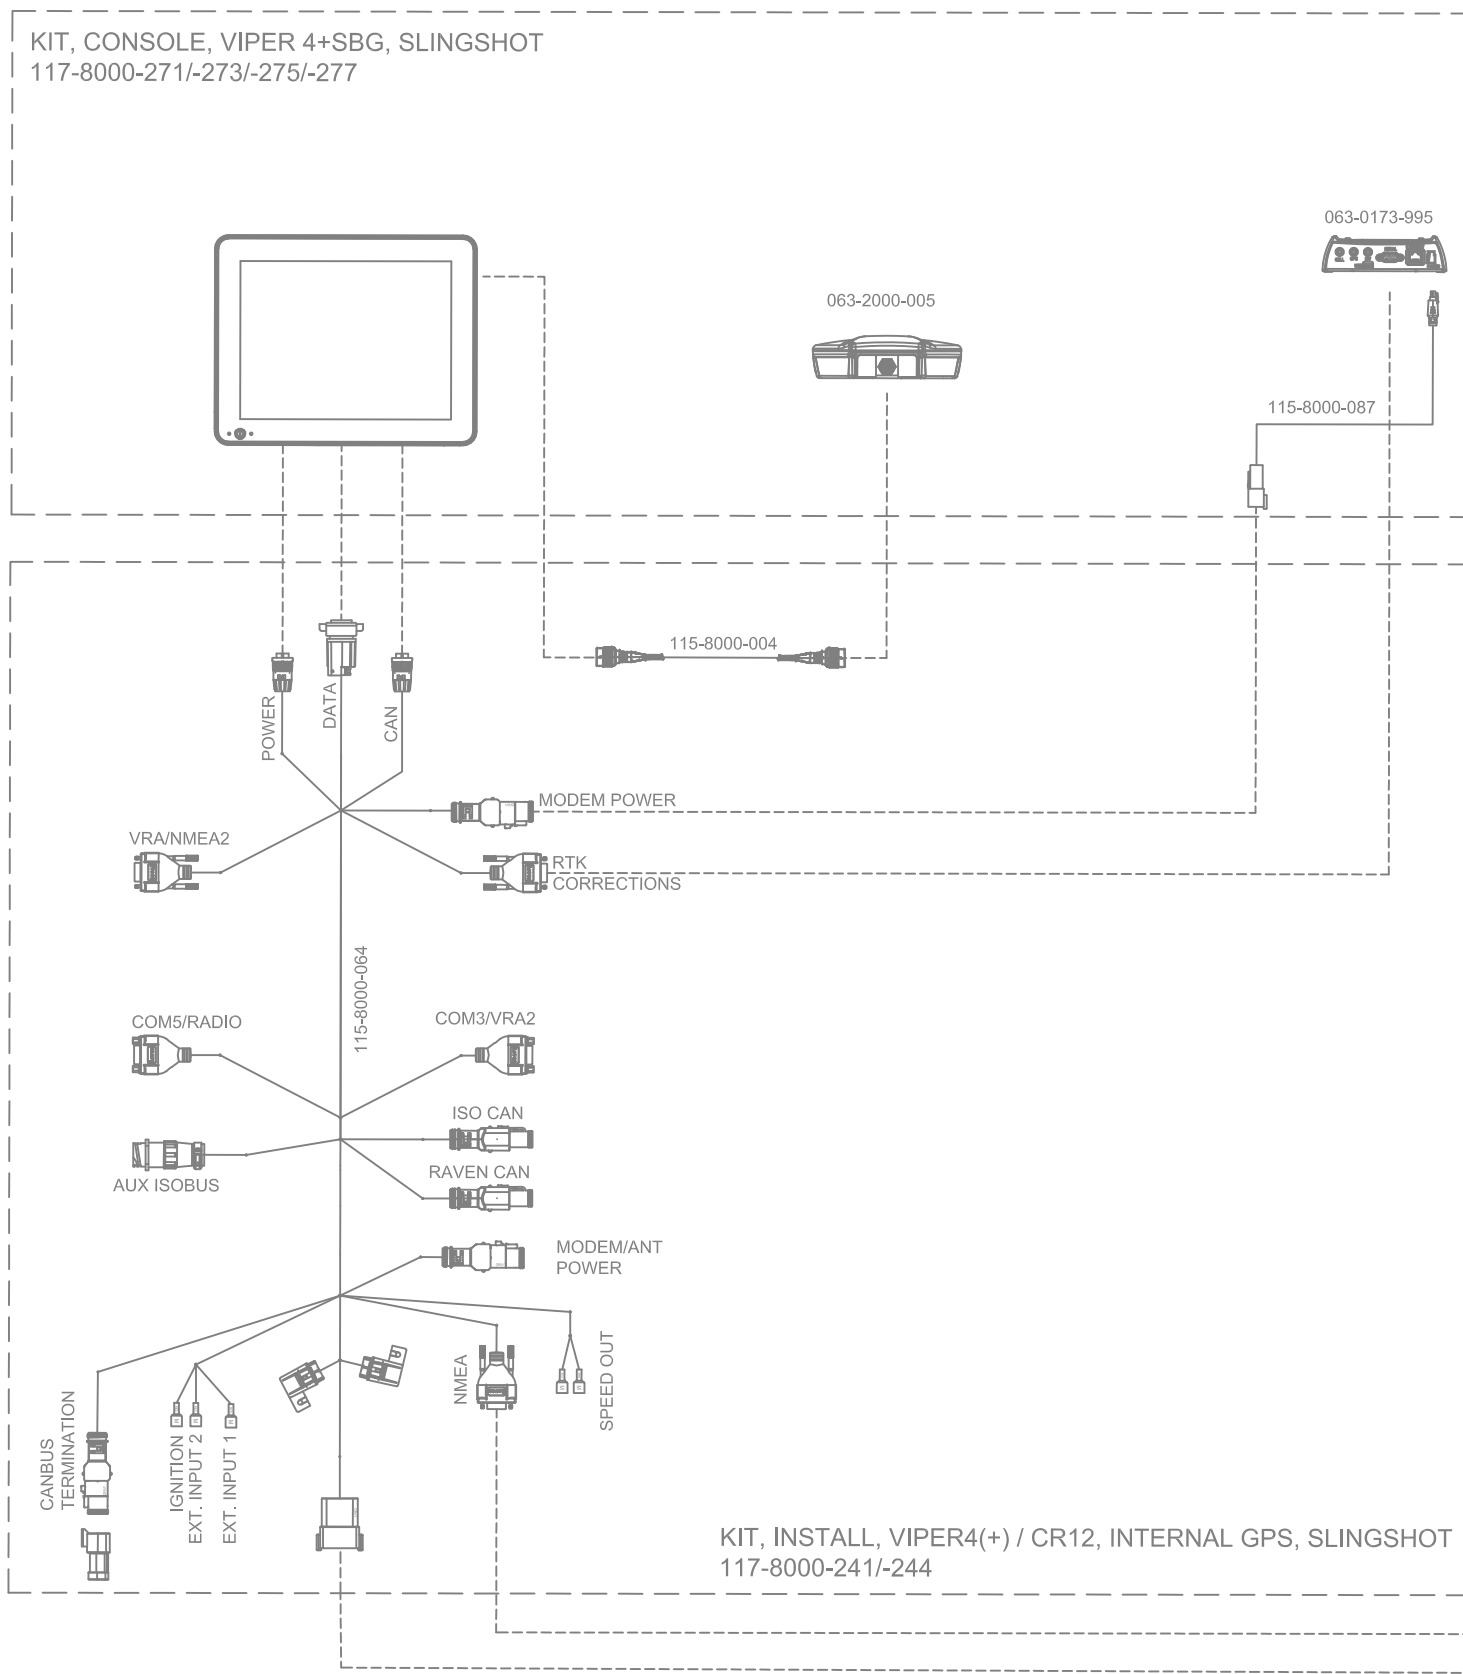

SYSTEM DRAWING, JOHN DEERE AUTOTRAC READY 5R, SBGUIDANCE, W/O IBBC, INTERNAL GPS, SLINGSHOT

KIT, CONSOLE, VIPER 4+SBG, SLINGSHOT
117-8000-2711-2731-2751-277

KIT, INSTALL, VIPER4(+) / CR12, INTERNAL GPS, SLINGSHOT
117-8000-2411-244

KIT, JOHN DEERE AUTOTRAC READY 5R, SBGUIDANCE, W/O IBBC
117-8000-535

RELEASED DATE	ECO #	REV.	DRAWING NO.
11/2/20	36261	A	054-8000-535
1/20/21	36761	B	054-8000-535

SYSTEM DRAWING, JOHN DEERE AUTOTRAC READY 5R, SBGUIDANCE, W/O IBBC, INTERNAL GPS, RADIO

KIT, CONSOLE, VIPER 4+SBG,RADIO
117-8000-270/-272/-274/-276

115-8000-004

KIT, RADIO ANTENNA
117-8000-313

115-8000-106

KIT, INSTALL, VIPER4(+)/CR12, INTERNAL GPS, RADIO
117-8000-236/-243

KIT, JOHN DEERE AUTOTRAC READY 5R, SBGUIDANCE, W/O IBBC
117-8000-535

RELEASED DATE	ECO #	REV.	DRAWING NO.
11/2/20	36261	A	054-8000-535
1/20/21	36761	B	054-8000-535