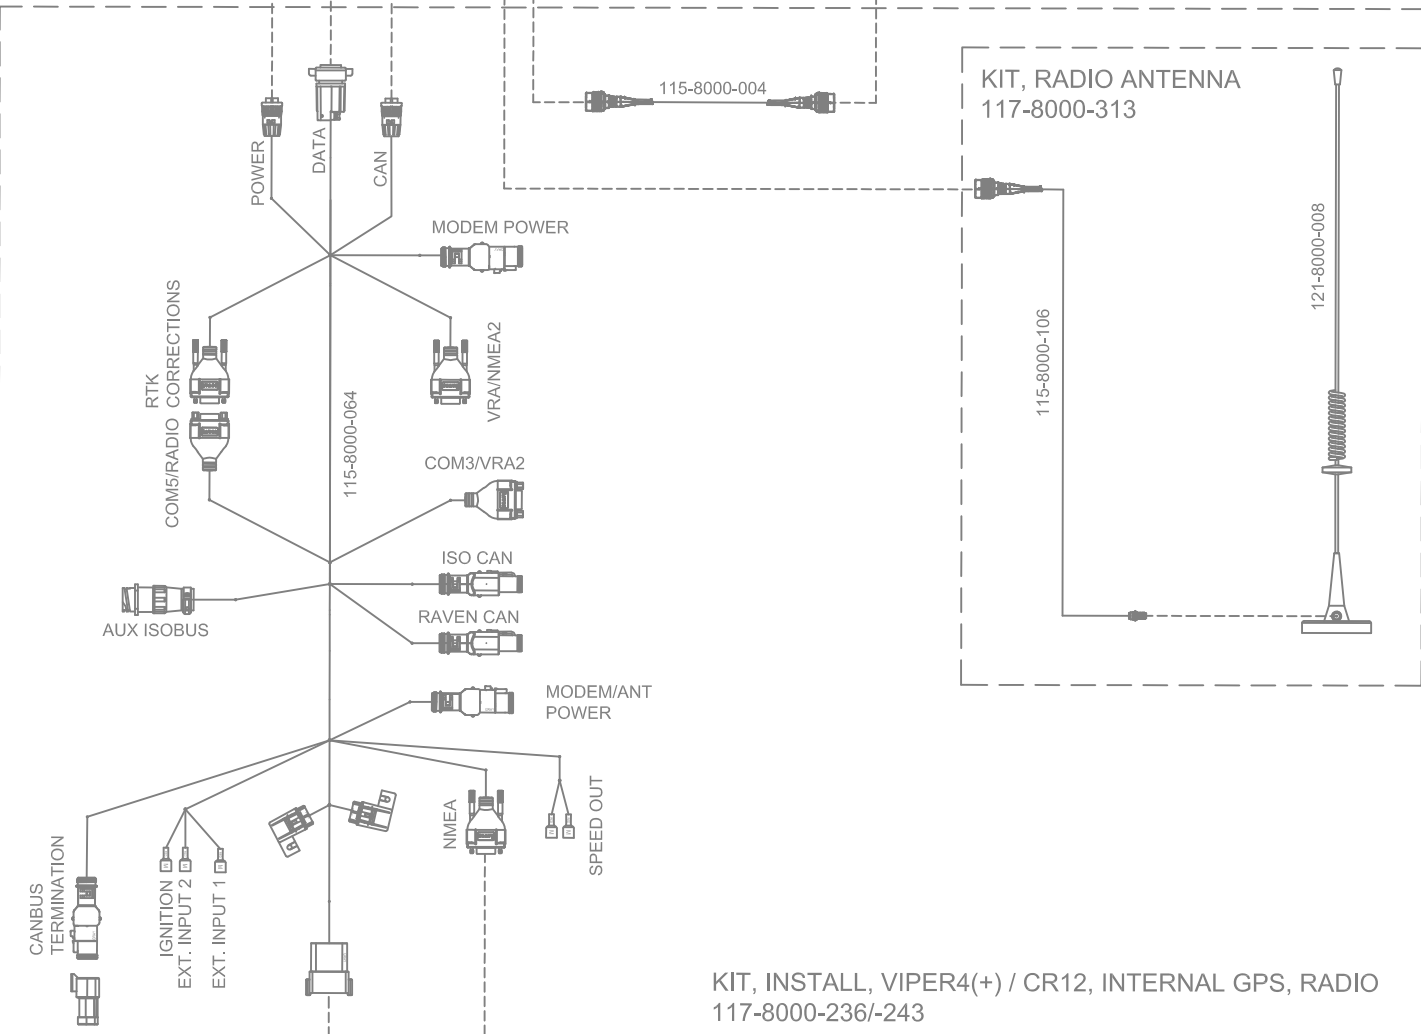

SYSTEM DRAWING, JOHN DEERE AUTOTRAC READY 5R, SBGUIDANCE, W/O IBBC, INTERNAL GPS, SLINGSHOT

KIT, CONSOLE, VIPER 4+SBG, SLINGSHOT
117-8000-2711-2731-2751-277

KIT, INSTALL, VIPER4(+) / CR12, INTERNAL GPS, SLINGSHOT
117-8000-2411-244

KIT, JOHN DEERE AUTOTRAC READY 5R, SBGUIDANCE, W/O IBBC
117-8000-535

RELEASED DATE	ECO #	REV.	DRAWING NO.
11/2/20	36261	A	054-8000-535
1/20/21	36761	B	054-8000-535

SYSTEM DRAWING, JOHN DEERE AUTOTRAC READY 5R, SBGUIDANCE, W/O IBBC, INTERNAL GPS, RADIO

KIT, CONSOLE, VIPER 4+SBG,RADIO
117-8000-270/-272/-274/-276

115-8000-004

KIT, RADIO ANTENNA
117-8000-313

115-8000-106

KIT, INSTALL, VIPER4(+)/CR12, INTERNAL GPS, RADIO
117-8000-236/-243

KIT, JOHN DEERE AUTOTRAC READY 5R, SBGUIDANCE, W/O IBBC
117-8000-535

RELEASED DATE	ECO #	REV.	DRAWING NO.
11/2/20	36261	A	054-8000-535
1/20/21	36761	B	054-8000-535