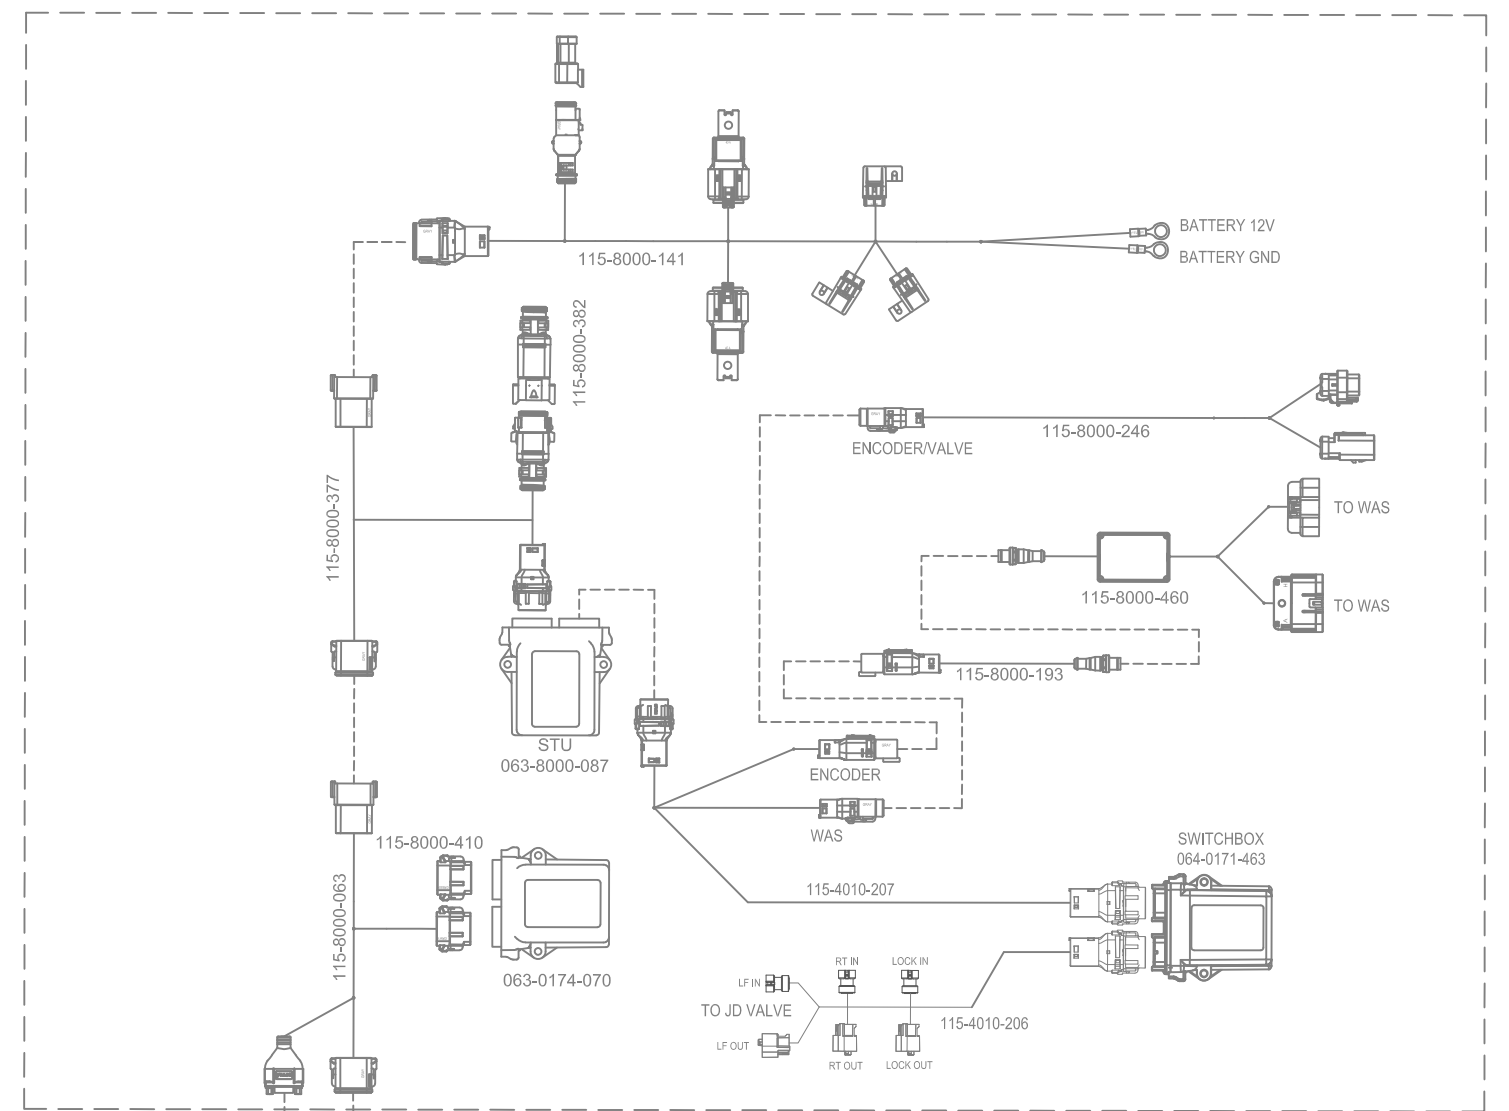

SYSTEM DRAWING, JOHN DEERE AUTOTRAC READY 5R, SBGUIDANCE, W/O IBBC, INTERNAL GPS, SLINGSHOT

KIT, CONSOLE, VIPER 4+SBG, SLINGSHOT
117-8000-2711-2731-2751-277

KIT, INSTALL, VIPER4(+) / CR12, INTERNAL GPS, SLINGSHOT
117-8000-2411-244

KIT, JOHN DEERE AUTOTRAC READY 5R, SBGUIDANCE, W/O IBBC
117-8000-535

RELEASED DATE	ECO #	REV.	DRAWING NO.
11/2/20	36261	A	054-8000-535
1/20/21	36761	B	054-8000-535

SYSTEM DRAWING, JOHN DEERE AUTOTRAC READY 5R, SBGUIDANCE, W/O IBBC, INTERNAL GPS, RADIO

KIT, CONSOLE, VIPER 4+SBG,RADIO
117-8000-270/-272/-274/-276

115-8000-004

KIT, RADIO ANTENNA
117-8000-313

115-8000-106

KIT, INSTALL, VIPER4(+)/CR12, INTERNAL GPS, RADIO
117-8000-236/-243

KIT, JOHN DEERE AUTOTRAC READY 5R, SBGUIDANCE, W/O IBBC
117-8000-535

RELEASED DATE	ECO #	REV.	DRAWING NO.
11/2/20	36261	A	054-8000-535
1/20/21	36761	B	054-8000-535