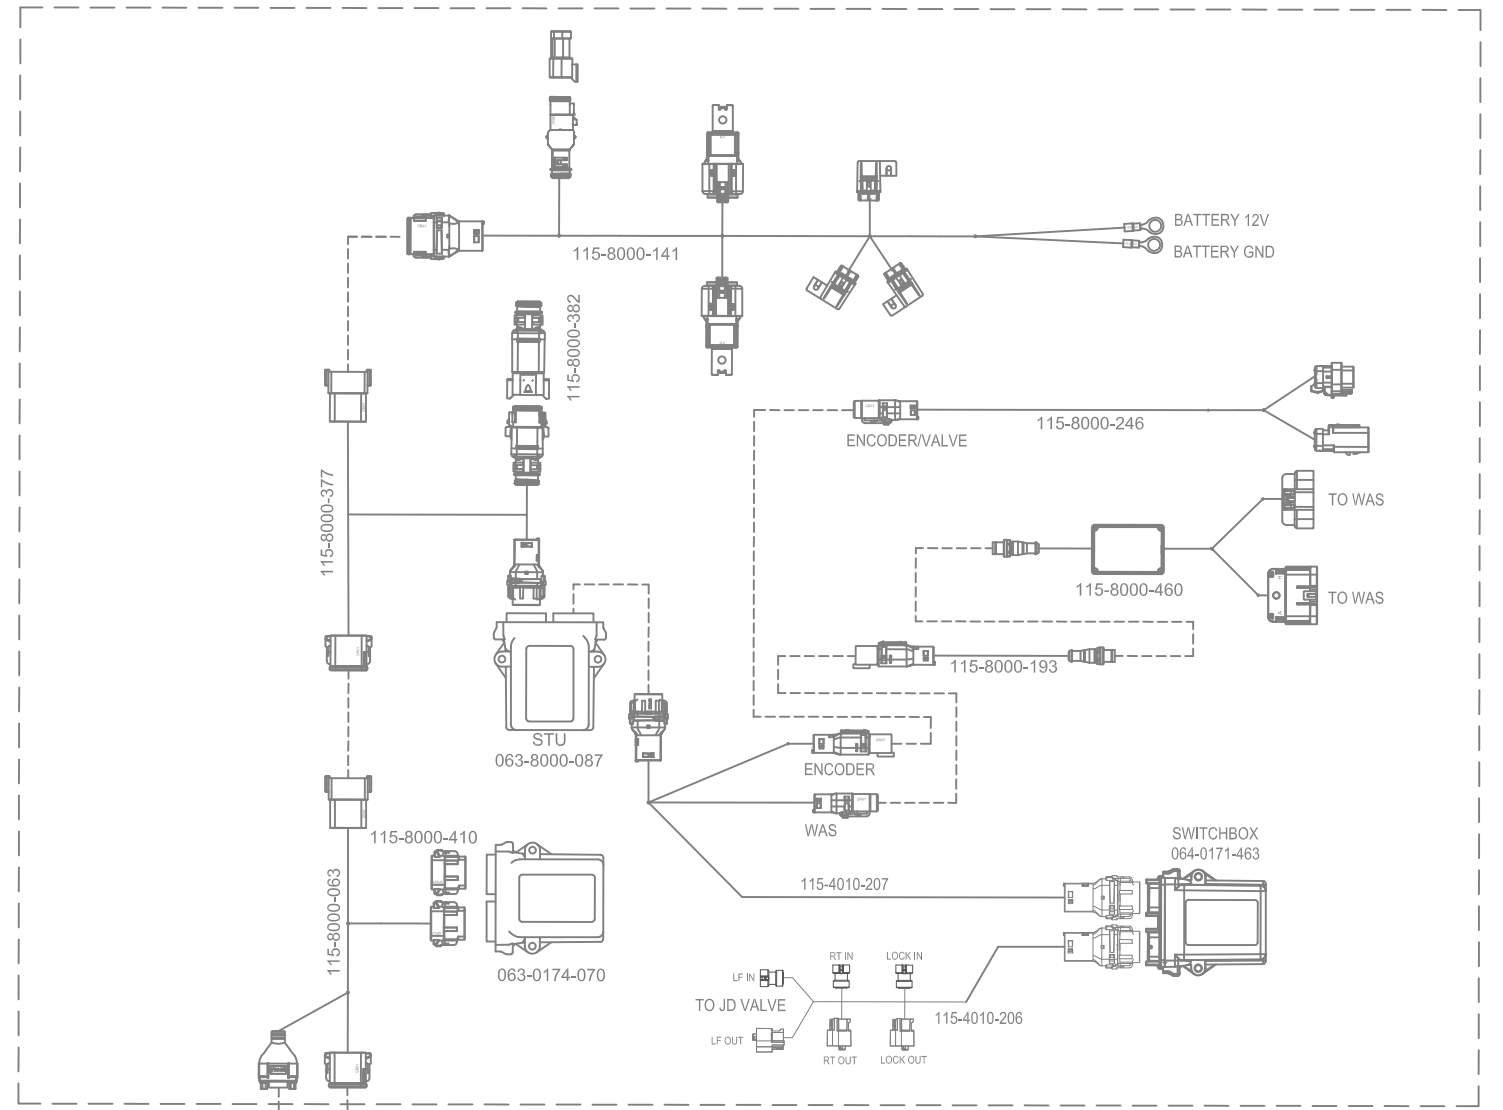

KIT, JOHN DEERE AUTOTRAC READY 5R, SBGUIDANCE, W/O IBBC
117-8000-535

RELEASED DATE	ECO #	REV.	DRAWING NO.
11/2/20	36261	A	054-8000-535
1/20/21	36761	B	054-8000-535

SYSTEM DRAWING, JOHN DEERE AUTOTRAC READY 5R, SBGUIDANCE, W/O IBBC, INTERNAL GPS, RADIO

KIT, CONSOLE, VIPER 4+SBG,RADIO
117-8000-270/-272/-274/-276

115-8000-004

KIT, RADIO ANTENNA
117-8000-313

115-8000-106

KIT, INSTALL, VIPER4(+)/CR12, INTERNAL GPS, RADIO
117-8000-236/-243

KIT, JOHN DEERE AUTOTRAC READY 5R, SBGUIDANCE, W/O IBBC
117-8000-535

RELEASED DATE	ECO #	REV.	DRAWING NO.
11/2/20	36261	A	054-8000-535
1/20/21	36761	B	054-8000-535