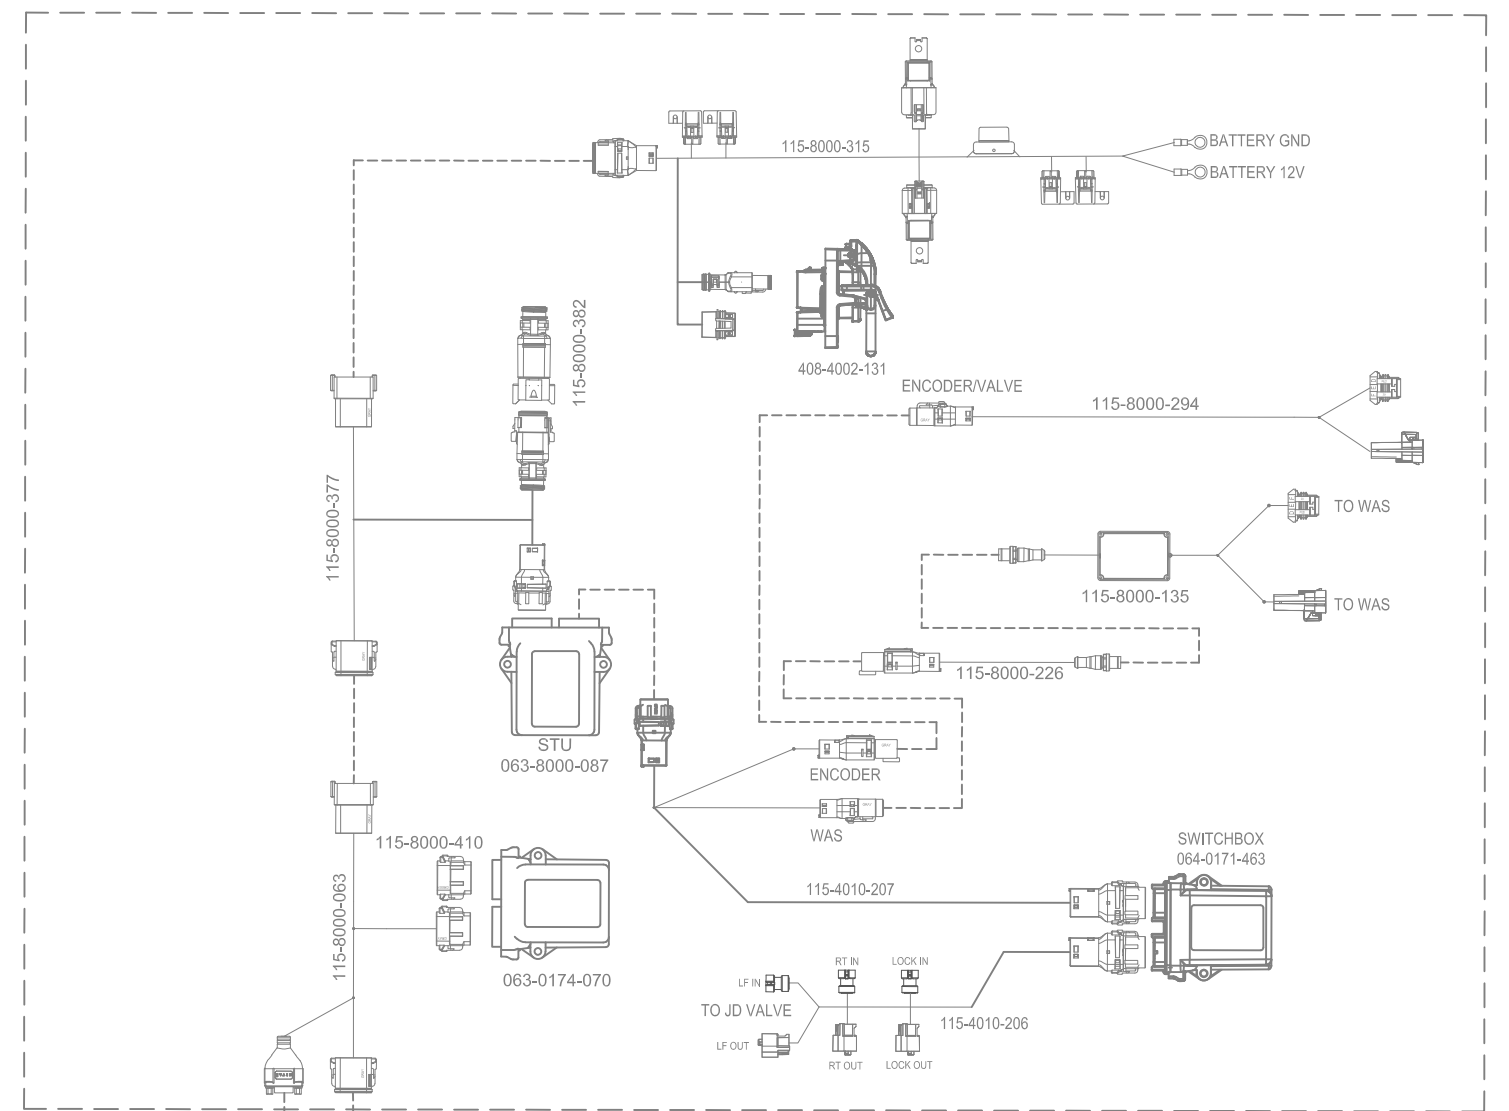

# SYSTEM DRAWING, JJOHN DEERE AUTOTRAC READY 6M FINAL TIER4 MODEL YEAR 2018, SBGUIDANCE, W/ IBBC, EXTERNAL GPS

RELEASED DATE	ECO #	REV.	DRAWING NO.
10/5/20	36261	A	054-8000-467
1/20/21	36760	B	054-8000-467

# SYSTEM DRAWING, JOHN DEERE AUTOTRAC READY 6M FINAL TIER4 MODEL YEAR 2018, SBGUIDANCE, W/ IBBC, INTERNAL GPS, SLINGSHOT

KIT, CONSOLE, VIPER 4+SBG, SLINGSHOT  
117-8000-2711-2731-2751-277

KIT, INSTALL, VIPER4(+) / CR12, INTERNAL GPS, SLINGSHOT  
117-8000-2411-244

# SYSTEM DRAWING, JOHN DEERE AUTOTRAC READY 6M FINAL TIER4 MODEL YEAR 2018, SBGUIDANCE, W/ IBBC, INTERNAL GPS, RADIO

KIT, CONSOLE, VIPER 4+SBG,RADIO  
117-8000-270/-272/-274/-276

KIT, RADIO ANTENNA  
117-8000-313

115-8000-106

KIT, INSTALL, VIPER4(+)/CR12, INTERNAL GPS, RADIO  
117-8000-236/-243

KIT, JOHN DEERE AUTOTRAC READY 6M FINAL TIER4 MODEL YEAR 2018, SBGUIDANCE, W/ IBBC  
117-8000-467

RELEASED DATE	ECO #	REV.	DRAWING NO.
10/5/20	36261	A	054-8000-467
1/20/21	36760	B	054-8000-467