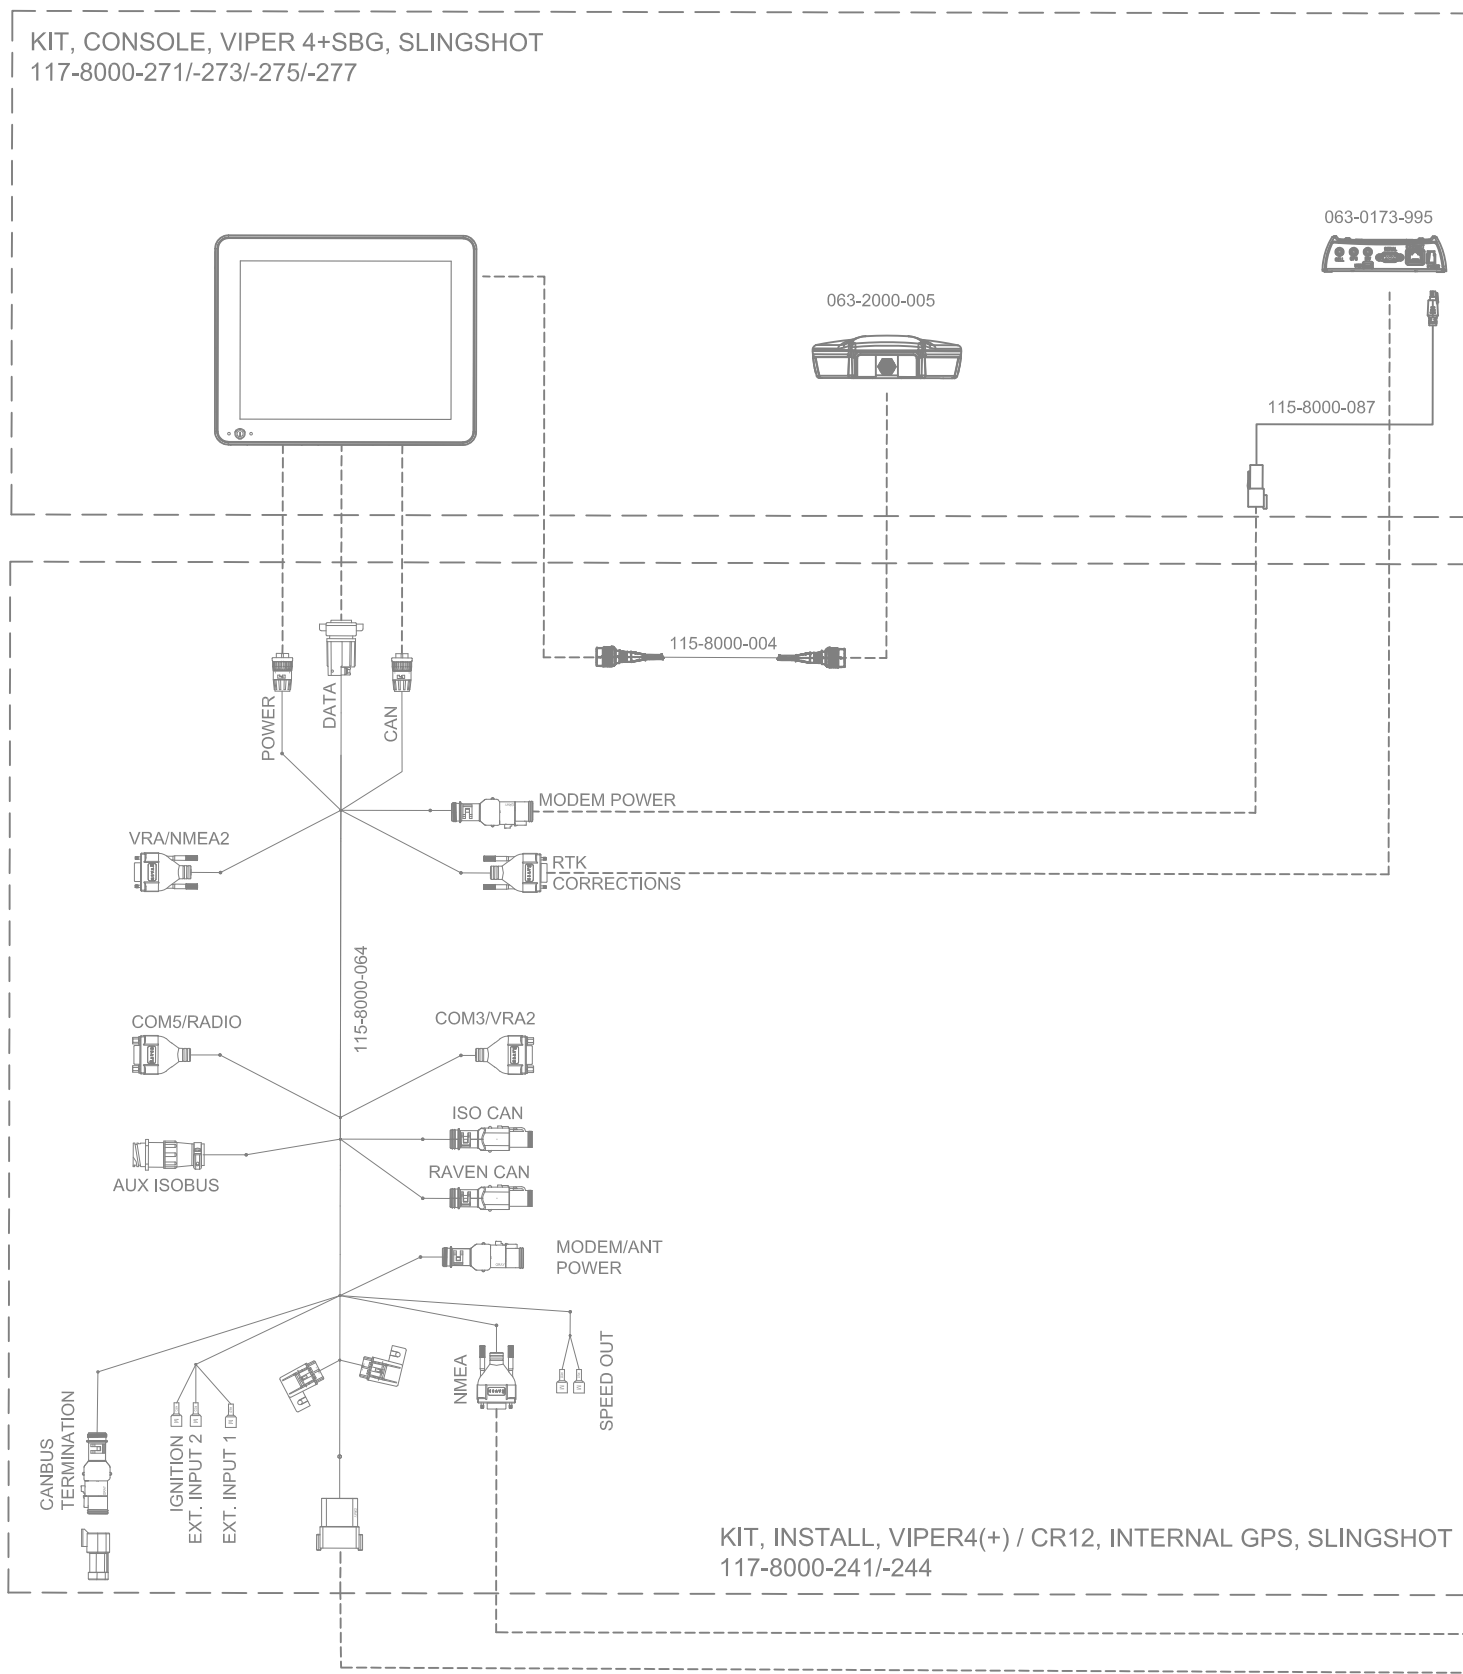

# SYSTEM DRAWING, JJOHN DEERE AUTOTRAC READY 6M FINAL TIER4 MODEL YEAR 2018, SBGUIDANCE, W/ IBBC, EXTERNAL GPS

RELEASED DATE	ECO #	REV.	DRAWING NO.
10/5/20	36261	A	054-8000-467
1/20/21	36760	B	054-8000-467

# SYSTEM DRAWING, JOHN DEERE AUTOTRAC READY 6M FINAL TIER4 MODEL YEAR 2018, SBGUIDANCE, W/ IBBC, INTERNAL GPS, SLINGSHOT

KIT, CONSOLE, VIPER 4+SBG, SLINGSHOT  
117-8000-2711-2731-2751-277

KIT, INSTALL, VIPER4(+) / CR12, INTERNAL GPS, SLINGSHOT  
117-8000-2411-244

# SYSTEM DRAWING, JOHN DEERE AUTOTRAC READY 6M FINAL TIER4 MODEL YEAR 2018, SBGUIDANCE, W/ IBBC, INTERNAL GPS, RADIO

KIT, CONSOLE, VIPER 4+SBG,RADIO  
117-8000-270/-272/-274/-276

KIT, RADIO ANTENNA  
117-8000-313

115-8000-106

KIT, INSTALL, VIPER4(+)/CR12, INTERNAL GPS, RADIO  
117-8000-236/-243

KIT, JOHN DEERE AUTOTRAC READY 6M FINAL TIER4 MODEL YEAR 2018, SBGUIDANCE, W/ IBBC  
117-8000-467

RELEASED DATE	ECO #	REV.	DRAWING NO.
10/5/20	36261	A	054-8000-467
1/20/21	36760	B	054-8000-467