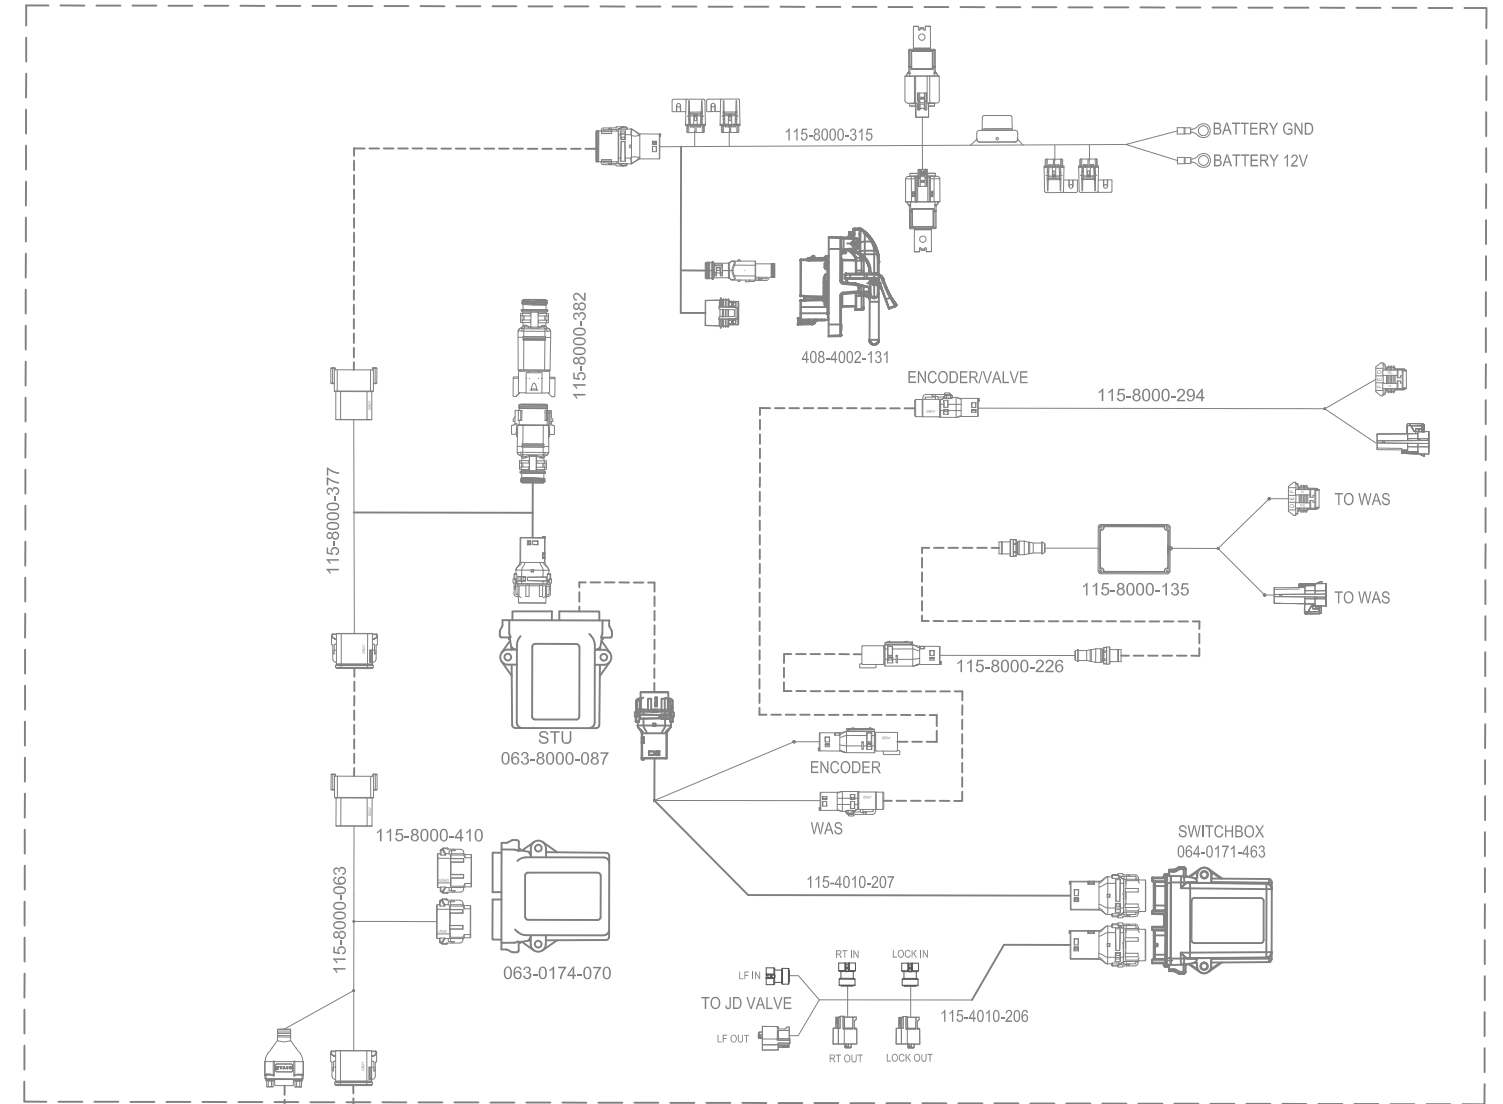

# SYSTEM DRAWING, JOHN DEERE AUTOTRAC READY 6M FINAL TIER4 MODEL YEAR 2018, SBGUIDANCE, W/ IBBC, INTERNAL GPS, RADIO

KIT, CONSOLE, VIPER 4+SBG,RADIO  
117-8000-270/-272/-274/-276

KIT, RADIO ANTENNA  
117-8000-313

115-8000-106

KIT, INSTALL, VIPER4(+)/CR12, INTERNAL GPS, RADIO  
117-8000-236/-243

KIT, JOHN DEERE AUTOTRAC READY 6M FINAL TIER4 MODEL YEAR 2018, SBGUIDANCE, W/ IBBC  
117-8000-467

RELEASED DATE	ECO #	REV.	DRAWING NO.
10/5/20	36261	A	054-8000-467
1/20/21	36760	B	054-8000-467