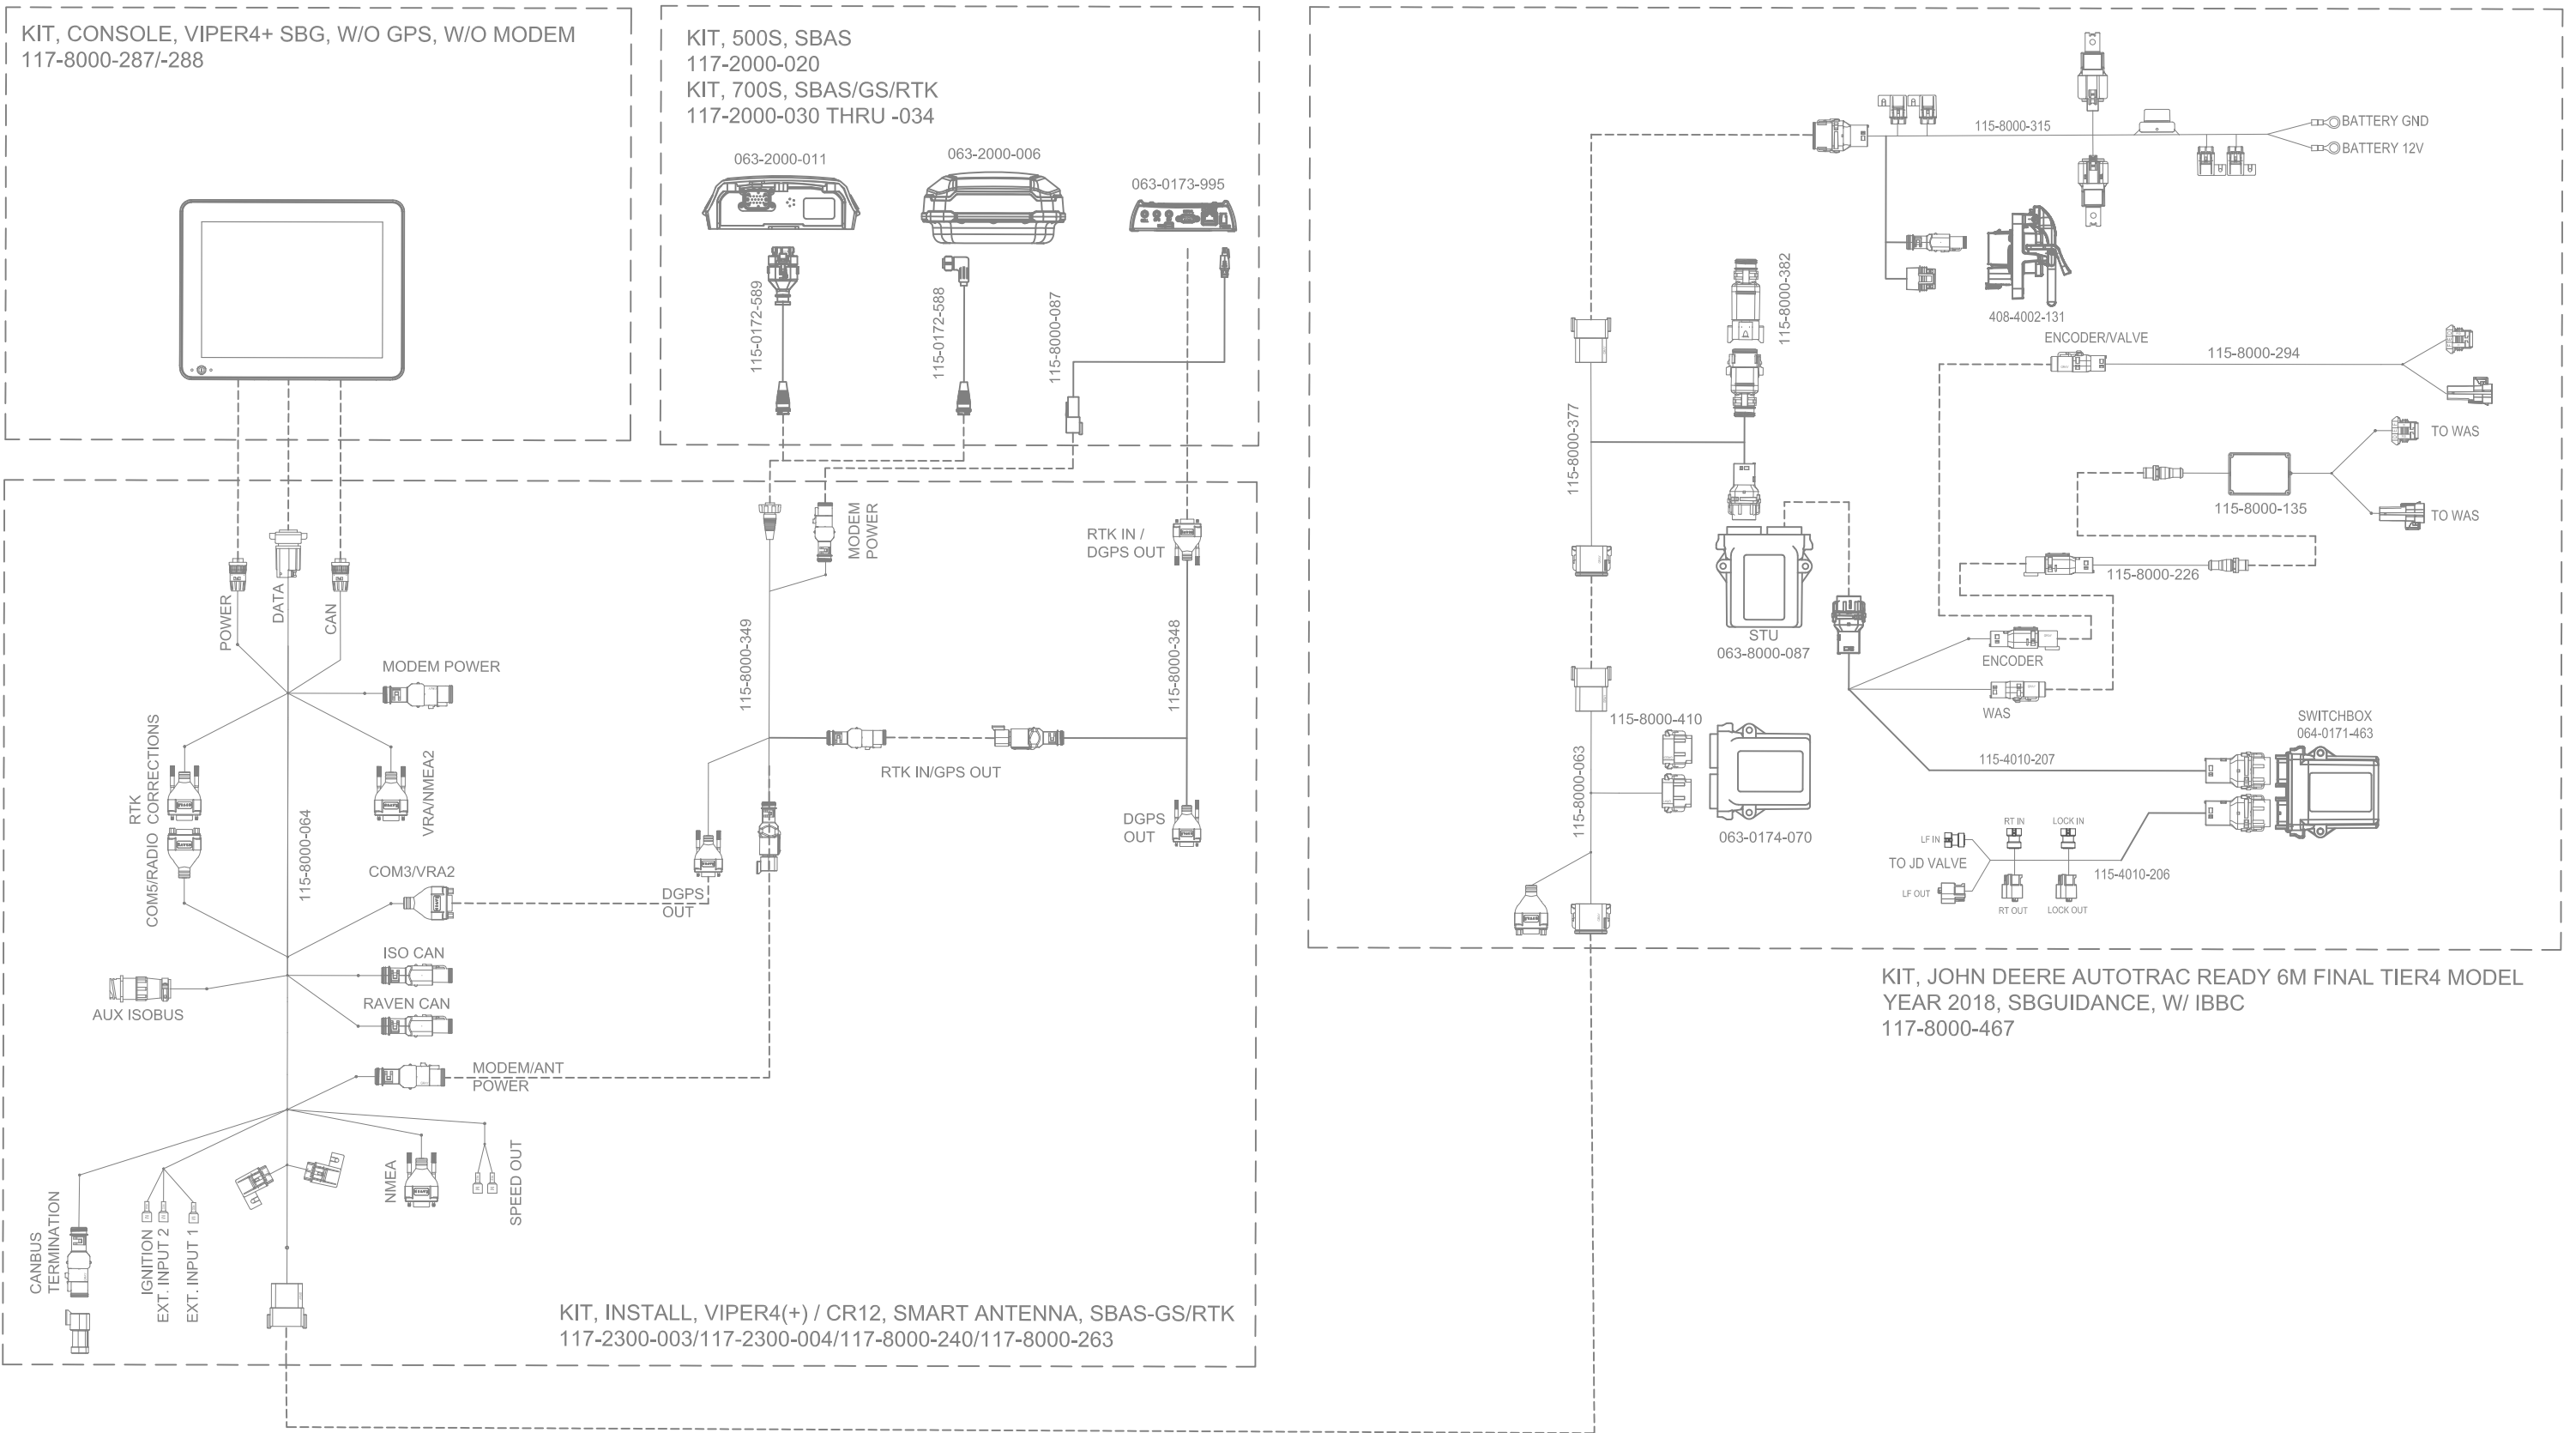

# SYSTEM DRAWING, JJOHN DEERE AUTOTRAC READY 6M FINAL TIER4 MODEL YEAR 2018, SBGUIDANCE, W/ IBBC, EXTERNAL GPS

RELEASED DATE	ECO #	REV.	DRAWING NO.
10/5/20	36261	A	054-8000-467
1/20/21	36760	B	054-8000-467

# SYSTEM DRAWING, JOHN DEERE AUTOTRAC READY 6M FINAL TIER4 MODEL YEAR 2018, SBGUIDANCE, W/ IBBC, INTERNAL GPS, SLINGSHOT

KIT, CONSOLE, VIPER 4+SBG, SLINGSHOT  
117-8000-2711-2731-2751-277

KIT, INSTALL, VIPER4(+) / CR12, INTERNAL GPS, SLINGSHOT  
117-8000-2411-244

# SYSTEM DRAWING, JOHN DEERE AUTOTRAC READY 6M FINAL TIER4 MODEL YEAR 2018, SBGUIDANCE, W/ IBBC, INTERNAL GPS, RADIO

KIT, CONSOLE, VIPER 4+SBG,RADIO  
117-8000-270/-272/-274/-276

KIT, RADIO ANTENNA  
117-8000-313

115-8000-106

KIT, INSTALL, VIPER4(+)/CR12, INTERNAL GPS, RADIO  
117-8000-236/-243

KIT, JOHN DEERE AUTOTRAC READY 6M FINAL TIER4 MODEL YEAR 2018, SBGUIDANCE, W/ IBBC  
117-8000-467

RELEASED DATE	ECO #	REV.	DRAWING NO.
10/5/20	36261	A	054-8000-467
1/20/21	36760	B	054-8000-467