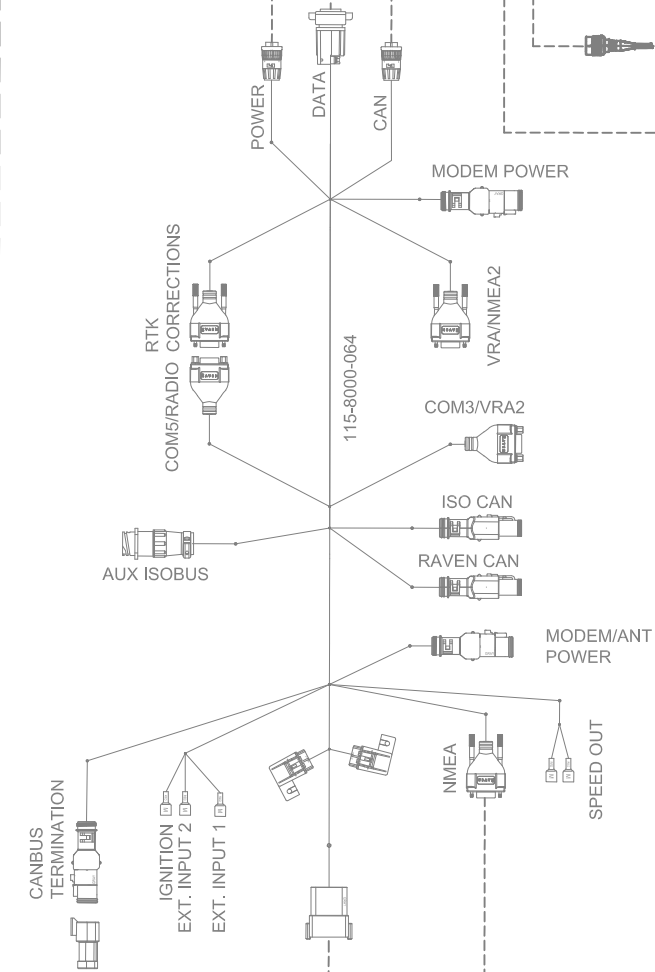

# SYSTEM DRAWING, JOHN DEERE AUTOTRAC READY 6M FINAL TIER4 MODEL YEAR 2018, SBGUIDANCE, W/ IBBC, INTERNAL GPS, RADIO

KIT, CONSOLE, VIPER 4+SBG,RADIO  
117-8000-270/-272/-274/-276

KIT, RADIO ANTENNA  
117-8000-313

115-8000-106

KIT, INSTALL, VIPER4(+)/CR12, INTERNAL GPS, RADIO  
117-8000-236/-243

KIT, JOHN DEERE AUTOTRAC READY 6M FINAL TIER4 MODEL YEAR 2018, SBGUIDANCE, W/ IBBC  
117-8000-467

RELEASED DATE	ECO #	REV.	DRAWING NO.
10/5/20	36261	A	054-8000-467
1/20/21	36760	B	054-8000-467