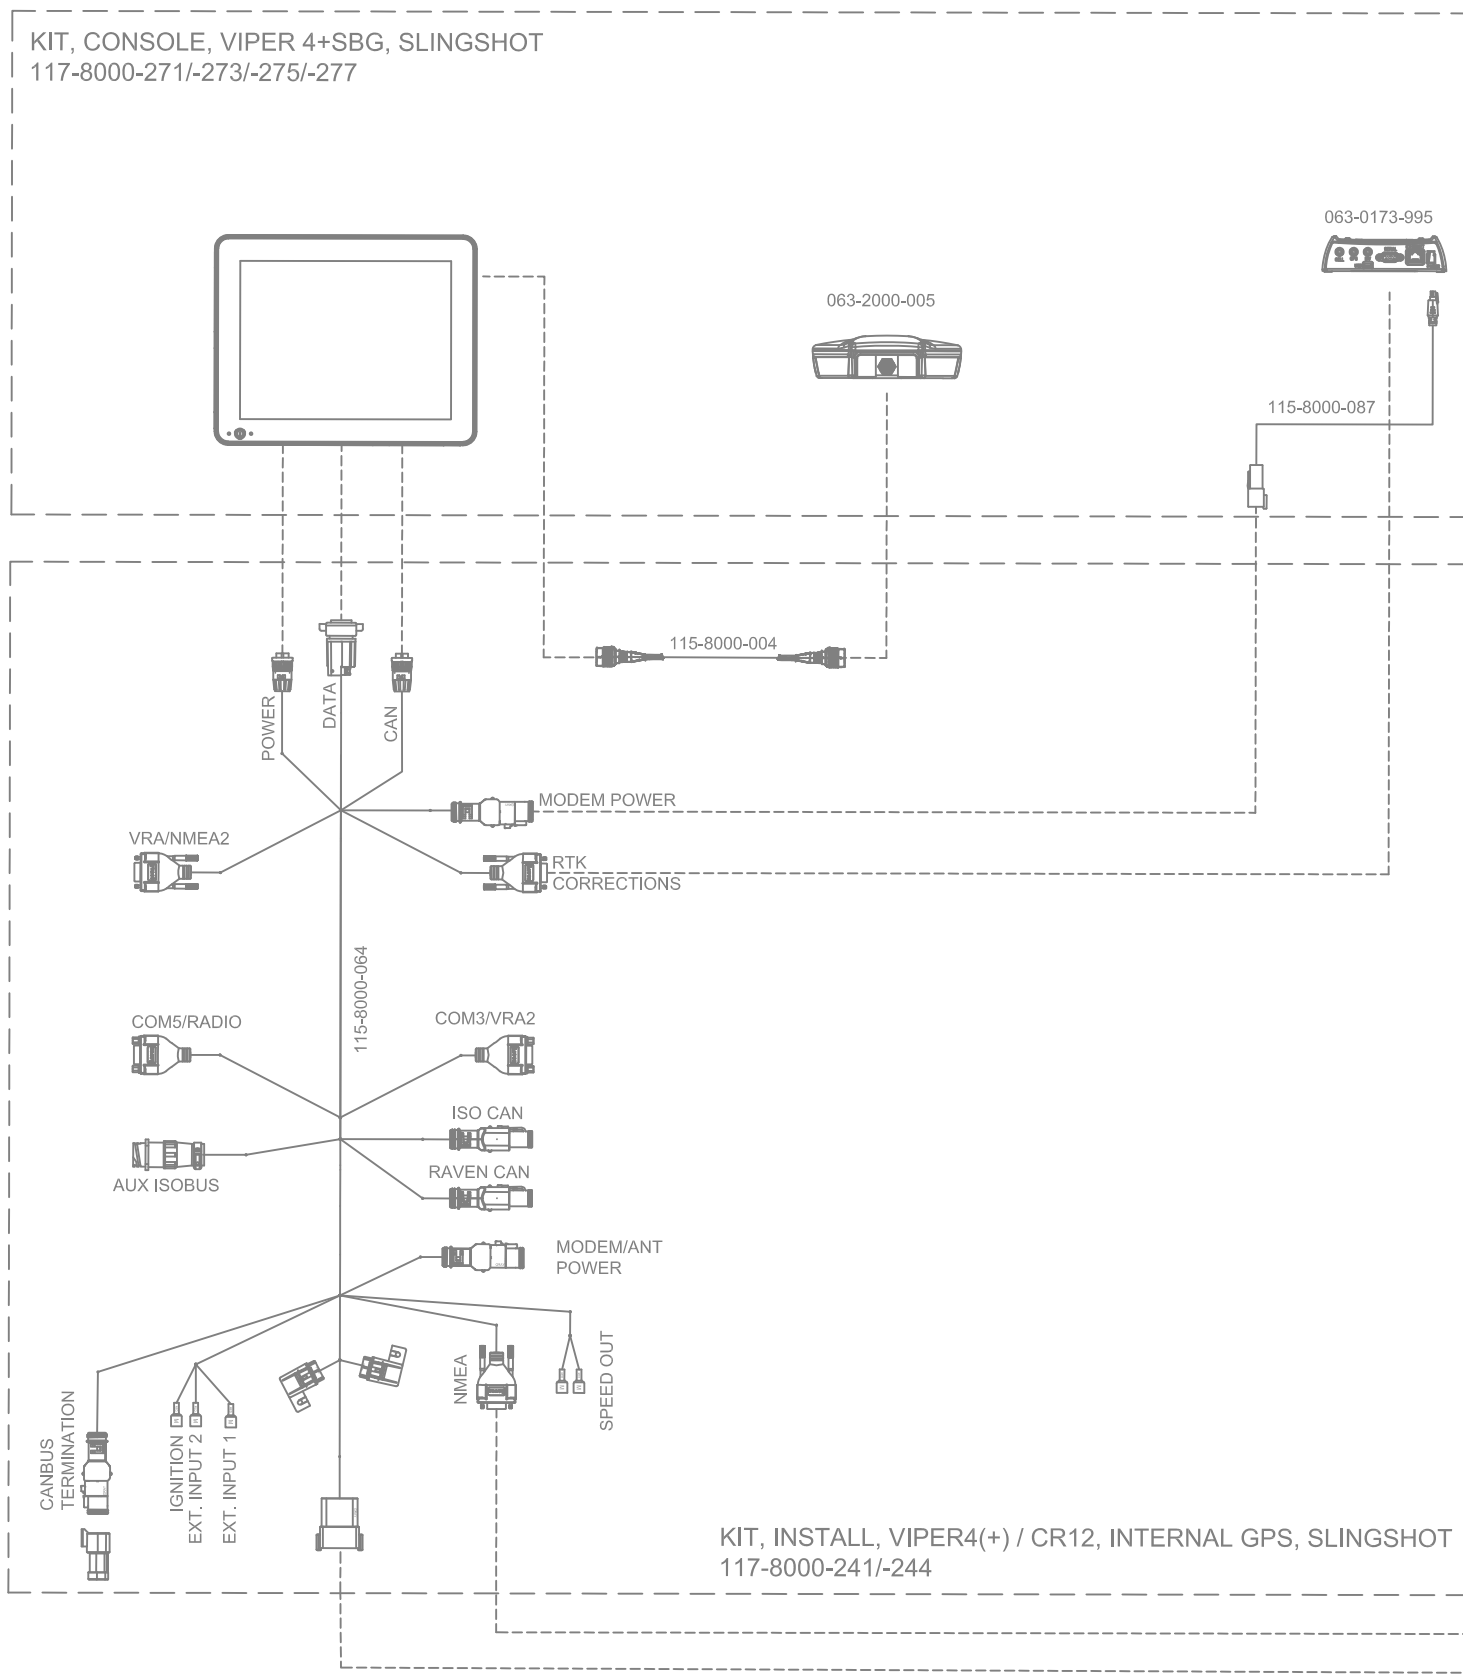

KIT, INSTALL, VIPER4(+)/ CR12, SMART ANTENNA, SBAS-GS/RTK
117-2300-003/117-2300-004/117-8000-240/117-8000-263

KIT, JOHN DEERE AUTOTRAC READY 6M FINAL TIER4 MODEL
YEAR 2018, SBGUIDANCE, W/O IBBC
117-8000-466

RELEASED DATE	ECO #	REV.	DRAWING NO.
11/2/20	36261	A	054-8000-466
1/20/21	36760	B	054-8000-466

SYSTEM DRAWING, JOHN DEERE AUTOTRAC READY 6M FINAL TIER4 MODEL YEAR 2018, SBGUIDANCE, W/O IBBC, INTERNAL GPS, SLINGSHOT

KIT, CONSOLE, VIPER 4+SBG, SLINGSHOT
117-8000-2711-2731-2751-277

KIT, INSTALL, VIPER4(+)/CR12, INTERNAL GPS, SLINGSHOT
117-8000-2411-244

KIT, JOHN DEERE AUTOTRAC READY 6M FINAL TIER4 MODEL
YEAR 2018, SBGUIDANCE, W/O IBBC
117-8000-466

RELEASED DATE	ECO #	REV.	DRAWING NO.
11/2/20	36261	A	054-8000-466
1/20/21	36760	B	054-8000-466

SYSTEM DRAWING, JOHN DEERE AUTOTRAC READY 6M FINAL TIER4 MODEL YEAR 2018, SBGUIDANCE, W/O IBCB, INTERNAL GPS, RADIO