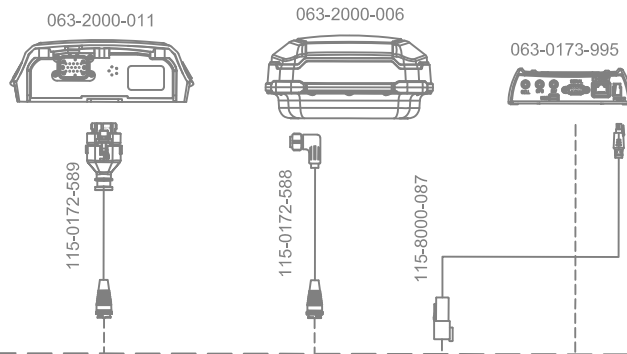

SYSTEM DRAWING, JOHN DEERE AUTOTRAC READY 6M FINAL TIER4 MODEL YEAR 2018, SBGUIDANCE, W/O IBBC, EXTERNAL GPS

KIT, CONSOLE, VIPER4+ SBG, W/O GPS, W/O MODEM
117-8000-287/-288

KIT, 500S, SBAS
117-2000-020
KIT, 700S, SBAS/GS/RTK
117-2000-030 THRU -034

KIT, INSTALL, VIPER4(+)/ CR12, SMART ANTENNA, SBAS-GS/RTK
117-2300-003/117-2300-004/117-8000-240/117-8000-263

KIT, JOHN DEERE AUTOTRAC READY 6M FINAL TIER4 MODEL
YEAR 2018, SBGUIDANCE, W/O IBBC
117-8000-466