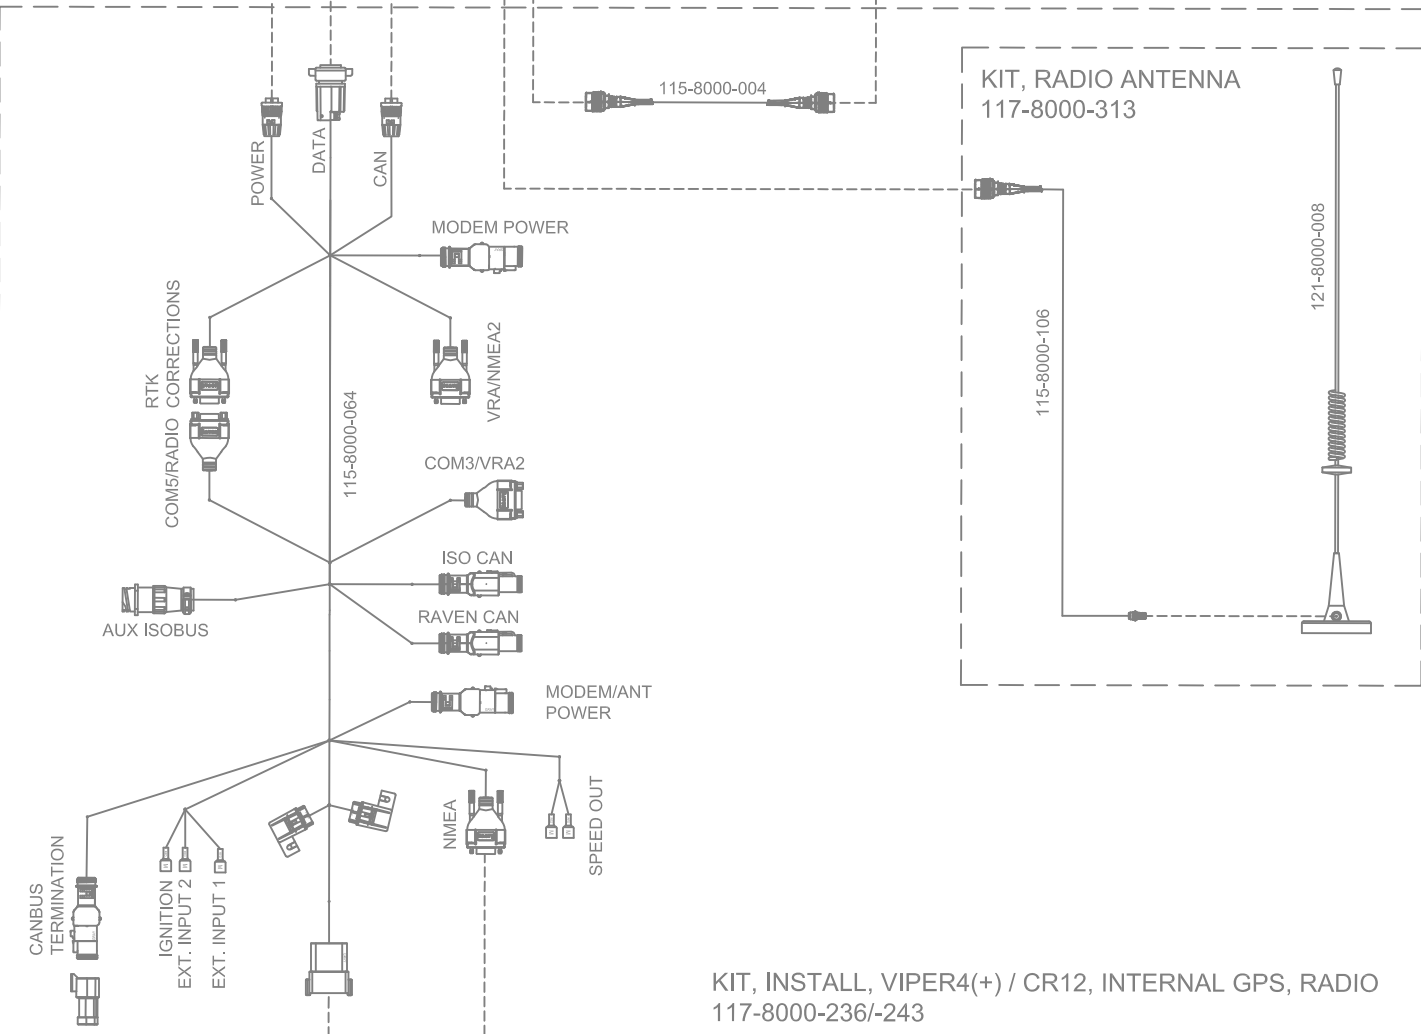

KIT, CONSOLE, VIPER 4+SBG,RADIO
117-8000-270/-272/-274/-276

063-2000-005

115-8000-004

KIT, RADIO ANTENNA
117-8000-313

115-8000-106

121-8000-008

KIT, INSTALL, VIPER4(+)/CR12, INTERNAL GPS, RADIO
117-8000-236/-243

KIT, JOHN DEERE AUTOTRAC READY 6M FINAL TIER4 MODEL
YEAR 2018, SBGUIDANCE, W/O IBCB
117-8000-466

RELEASED DATE	ECO #	REV.	DRAWING NO.
11/2/20	36261	A	054-8000-466
1/20/21	36760	B	054-8000-466