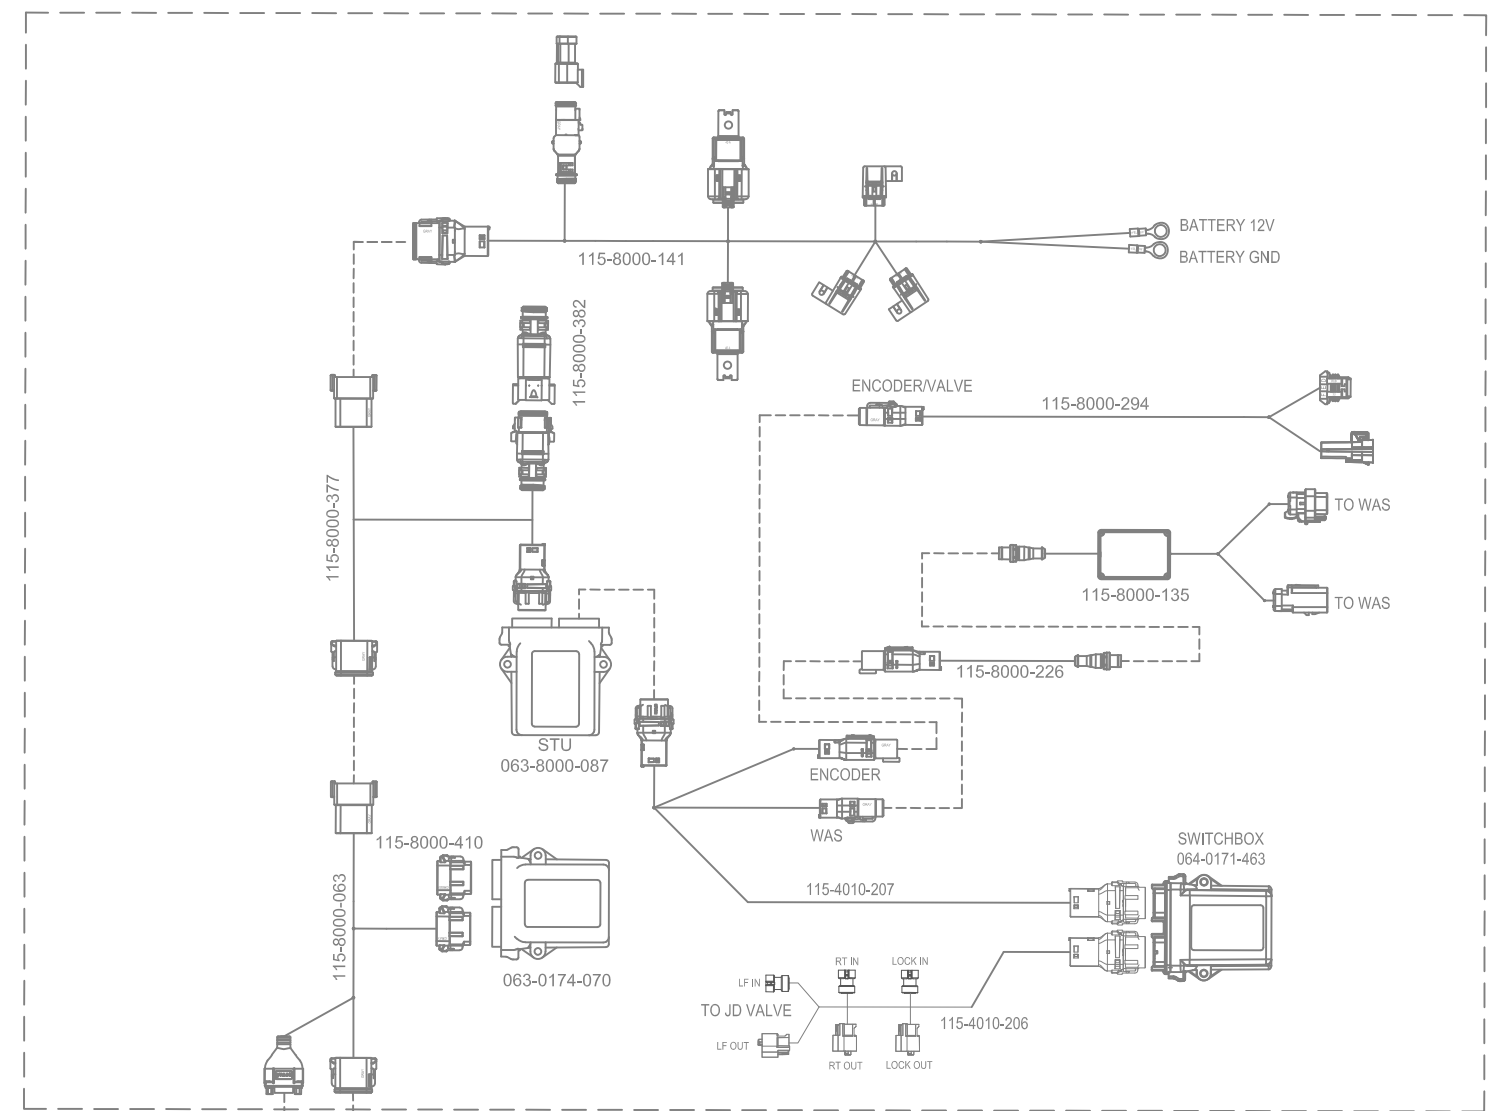

KIT, INSTALL, VIPER4(+)/ CR12, SMART ANTENNA, SBAS-GS/RTK
117-2300-003/117-2300-004/117-8000-240/117-8000-263

KIT, JOHN DEERE AUTOTRAC READY 6M FINAL TIER4 MODEL
YEAR 2018, SBGUIDANCE, W/O IBBC
117-8000-466

RELEASED DATE	ECO #	REV.	DRAWING NO.
11/2/20	36261	A	054-8000-466
1/20/21	36760	B	054-8000-466

SYSTEM DRAWING, JOHN DEERE AUTOTRAC READY 6M FINAL TIER4 MODEL YEAR 2018, SBGUIDANCE, W/O IBBC, INTERNAL GPS, SLINGSHOT

KIT, CONSOLE, VIPER 4+SBG, SLINGSHOT
117-8000-2711-2731-2751-277

KIT, INSTALL, VIPER4(+)/CR12, INTERNAL GPS, SLINGSHOT
117-8000-2411-244

KIT, JOHN DEERE AUTOTRAC READY 6M FINAL TIER4 MODEL
YEAR 2018, SBGUIDANCE, W/O IBBC
117-8000-466

RELEASED DATE	ECO #	REV.	DRAWING NO.
11/2/20	36261	A	054-8000-466
1/20/21	36760	B	054-8000-466

SYSTEM DRAWING, JOHN DEERE AUTOTRAC READY 6M FINAL TIER4 MODEL YEAR 2018, SBGUIDANCE, W/O IBCB, INTERNAL GPS, RADIO