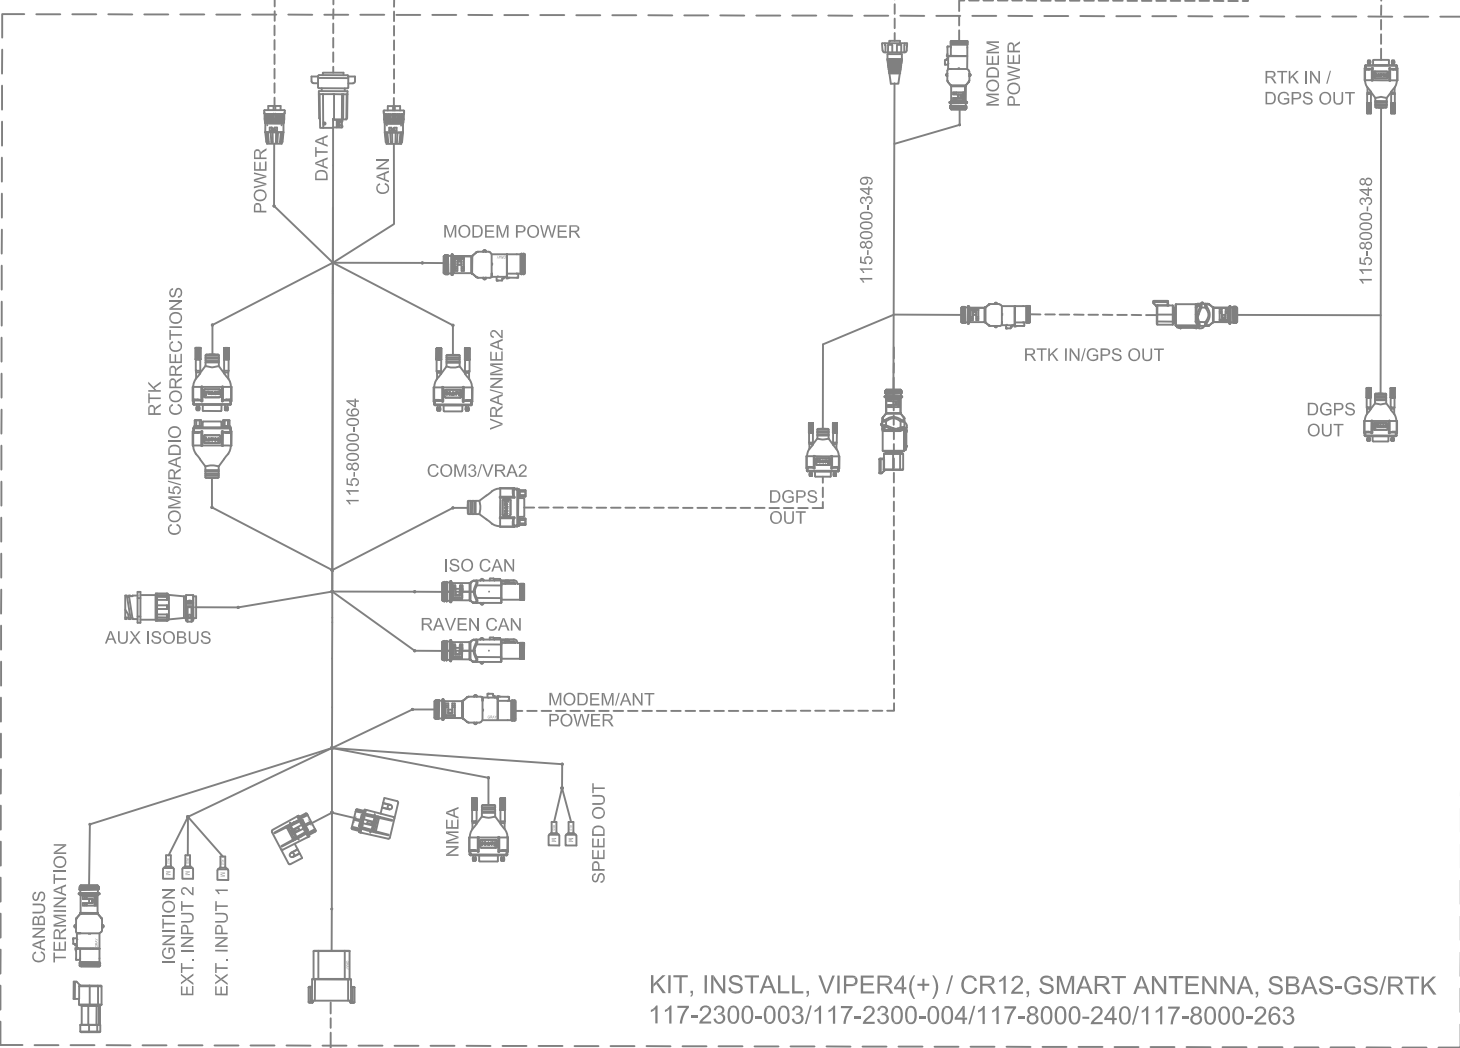

SYSTEM DRAWING, JOHN DEERE AUTOTRAC READY 6M FINAL TIER4 MODEL YEAR 2018, SBGUIDANCE, W/O IBBC, EXTERNAL GPS

KIT, CONSOLE, VIPER4+ SBG, W/O GPS, W/O MODEM
117-8000-287/-288

KIT, 500S, SBAS
117-2000-020
KIT, 700S, SBAS/GS/RTK
117-2000-030 THRU -034

KIT, INSTALL, VIPER4(+)/ CR12, SMART ANTENNA, SBAS-GS/RTK
117-2300-003/117-2300-004/117-8000-240/117-8000-263

KIT, JOHN DEERE AUTOTRAC READY 6M FINAL TIER4 MODEL
YEAR 2018, SBGUIDANCE, W/O IBBC
117-8000-466