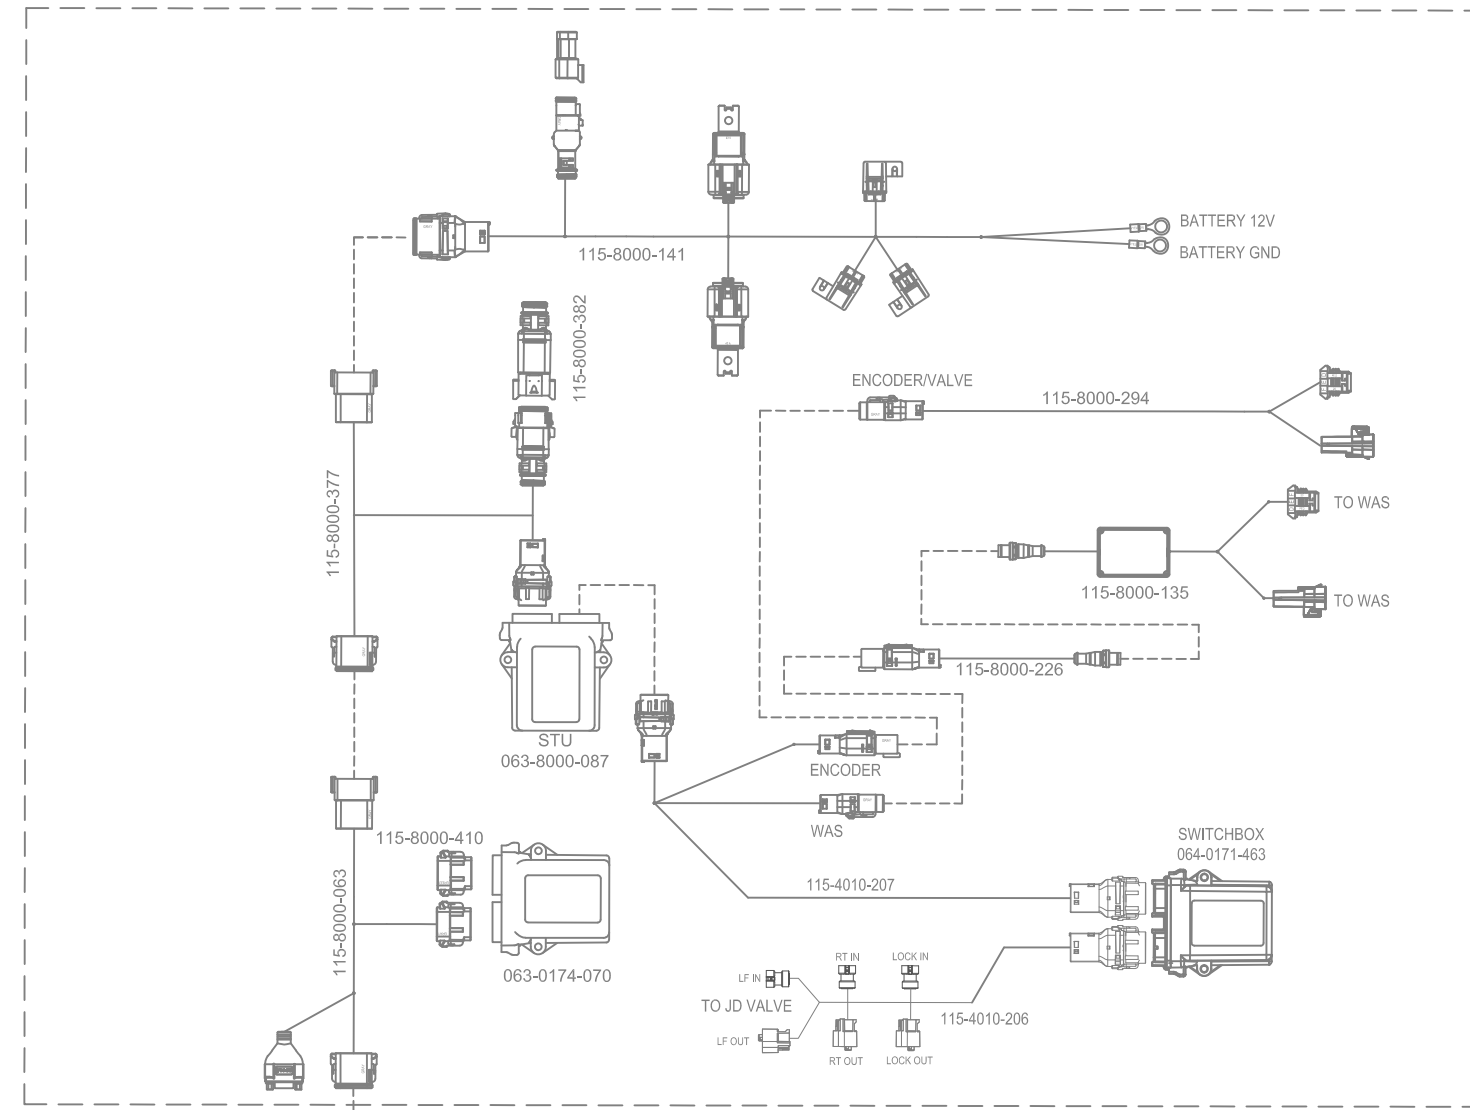

SYSTEM DRAWING, JOHN DEERE AUTOTRAC READY 6M FINAL TIER4 MODEL YEAR 2018, SBGUIDANCE, W/O IBBC, EXTERNAL GPS

KIT, CONSOLE, VIPER4+ SBG, W/O GPS, W/O MODEM
117-8000-287/-288

KIT, 500S, SBAS
117-2000-020
KIT, 700S, SBAS/GS/RTK
117-2000-030 THRU -034

KIT, INSTALL, VIPER4(+)/ CR12, SMART ANTENNA, SBAS-GS/RTK
117-2300-003/117-2300-004/117-8000-240/117-8000-263

KIT, JOHN DEERE AUTOTRAC READY 6M FINAL TIER4 MODEL
YEAR 2018, SBGUIDANCE, W/O IBBC
117-8000-466

RELEASED DATE	ECO #	REV.	DRAWING NO.
11/2/20	36261	A	054-8000-466
1/20/21	36760	B	054-8000-466

SYSTEM DRAWING, JOHN DEERE AUTOTRAC READY 6M FINAL TIER4 MODEL YEAR 2018, SBGUIDANCE, W/O IBBC, INTERNAL GPS, SLINGSHOT

RELEASED DATE	ECO #	REV.	DRAWING NO.
11/2/20	36261	A	054-8000-466
1/20/21	36760	B	054-8000-466

SYSTEM DRAWING, JOHN DEERE AUTOTRAC READY 6M FINAL TIER4 MODEL YEAR 2018, SBGUIDANCE, W/O IBCB, INTERNAL GPS, RADIO