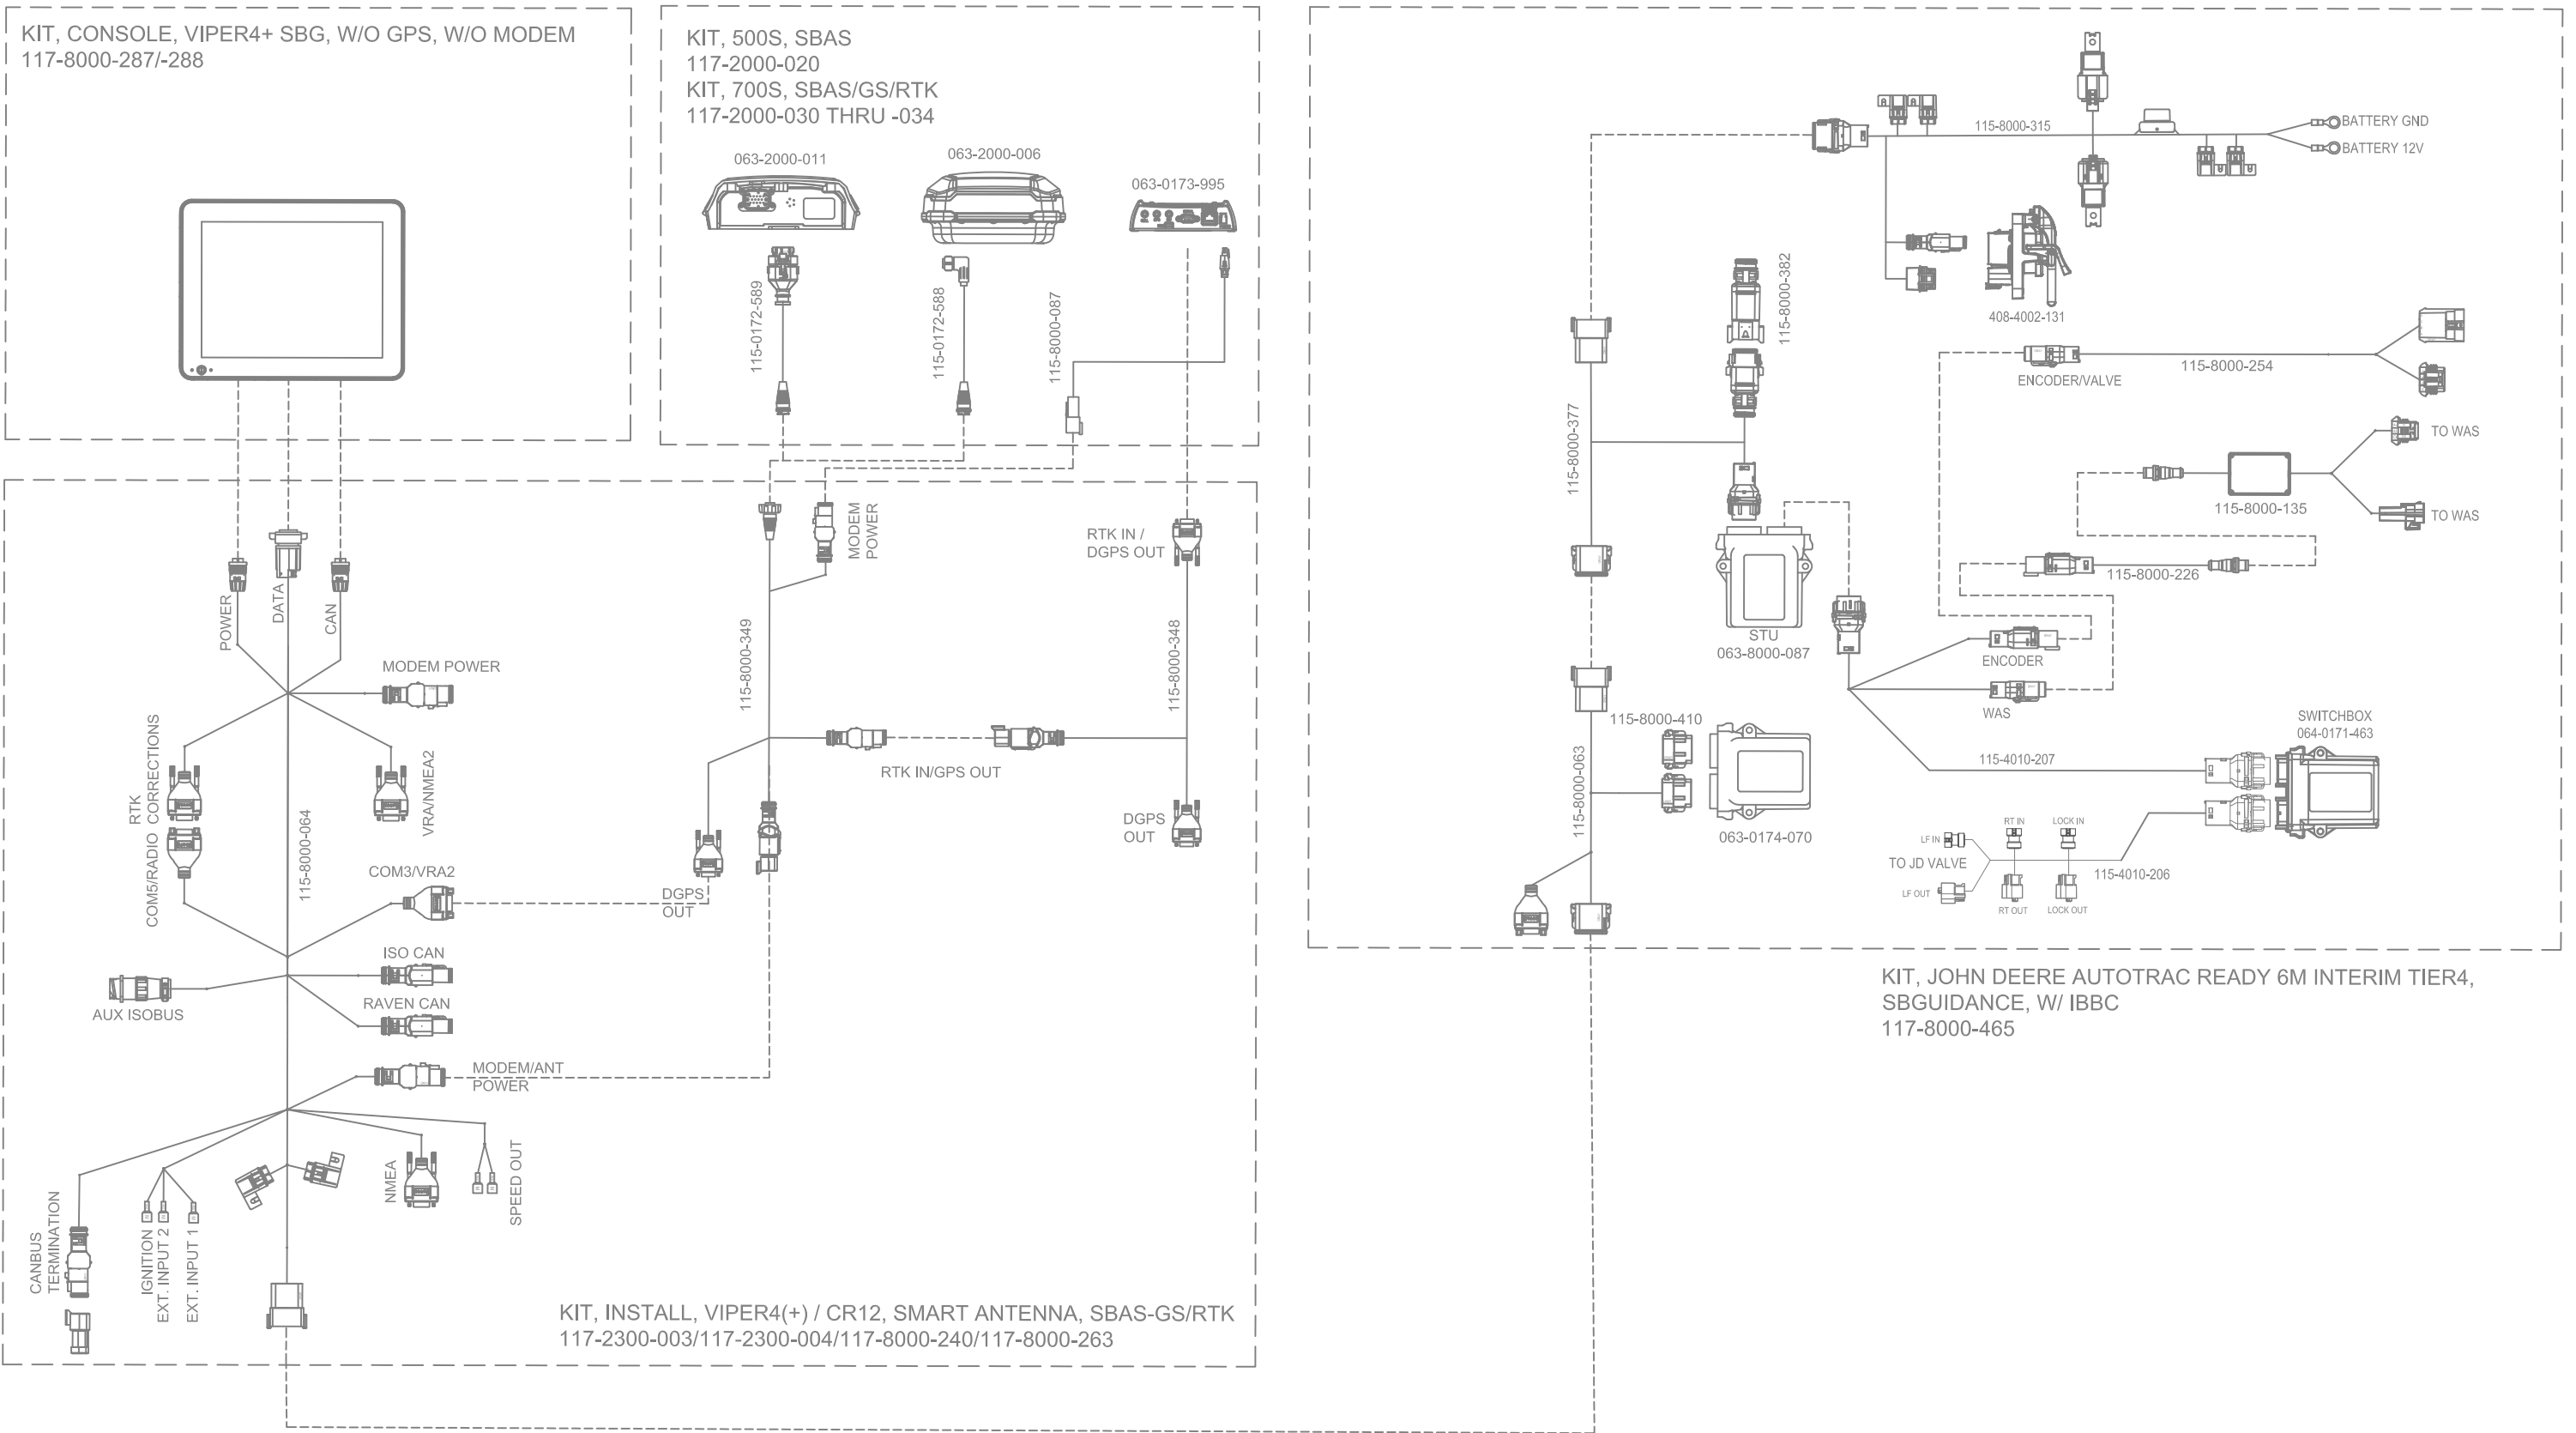

SYSTEM DRAWING, JOHN DEERE AUTOTRAC READY 6M INTERIM TIER4, SBGUIDANCE, W/ IBBC, EXTERNAL GPS

RELEASED DATE	ECO #	REV.	DRAWING NO.
11/2/20	36261	A	054-8000-465
1/20/21	36756	B	054-8000-465

SYSTEM DRAWING, JOHN DEERE AUTOTRAC READY 6M INTERIM TIER4, SBGUIDANCE, W/ IBBC, INTERNAL GPS, SLINGSHOT

KIT, CONSOLE, VIPER 4+SBG, SLINGSHOT
117-8000-2711-2731-2751-277

KIT, INSTALL, VIPER4(+) / CR12, INTERNAL GPS, SLINGSHOT
117-8000-2411-244

KIT, JOHN DEERE AUTOTRAC READY 6M INTERIM TIER4,
SBGUIDANCE, W/ IBBC
117-8000-465

RELEASED DATE	ECO #	REV.	DRAWING NO.
11/2/20	36261	A	054-8000-465
1/20/21	36756	B	054-8000-465

SYSTEM DRAWING, JOHN DEERE AUTOTRAC READY 6M INTERIM TIER4, SBGUIDANCE, W/ IBBC, INTERNAL GPS, RADIO

KIT, CONSOLE, VIPER 4+SBG,RADIO
117-8000-270/-272/-274/-276

KIT, RADIO ANTENNA
117-8000-313

KIT, INSTALL, VIPER4(+)/CR12, INTERNAL GPS, RADIO
117-8000-236/-243

KIT, JOHN DEERE AUTOTRAC READY 6M INTERIM TIER4,
SBGUIDANCE, W/ IBBC
117-8000-465

RELEASED DATE	ECO #	REV.	DRAWING NO.
11/2/20	36261	A	054-8000-465
1/20/21	36756	B	054-8000-465