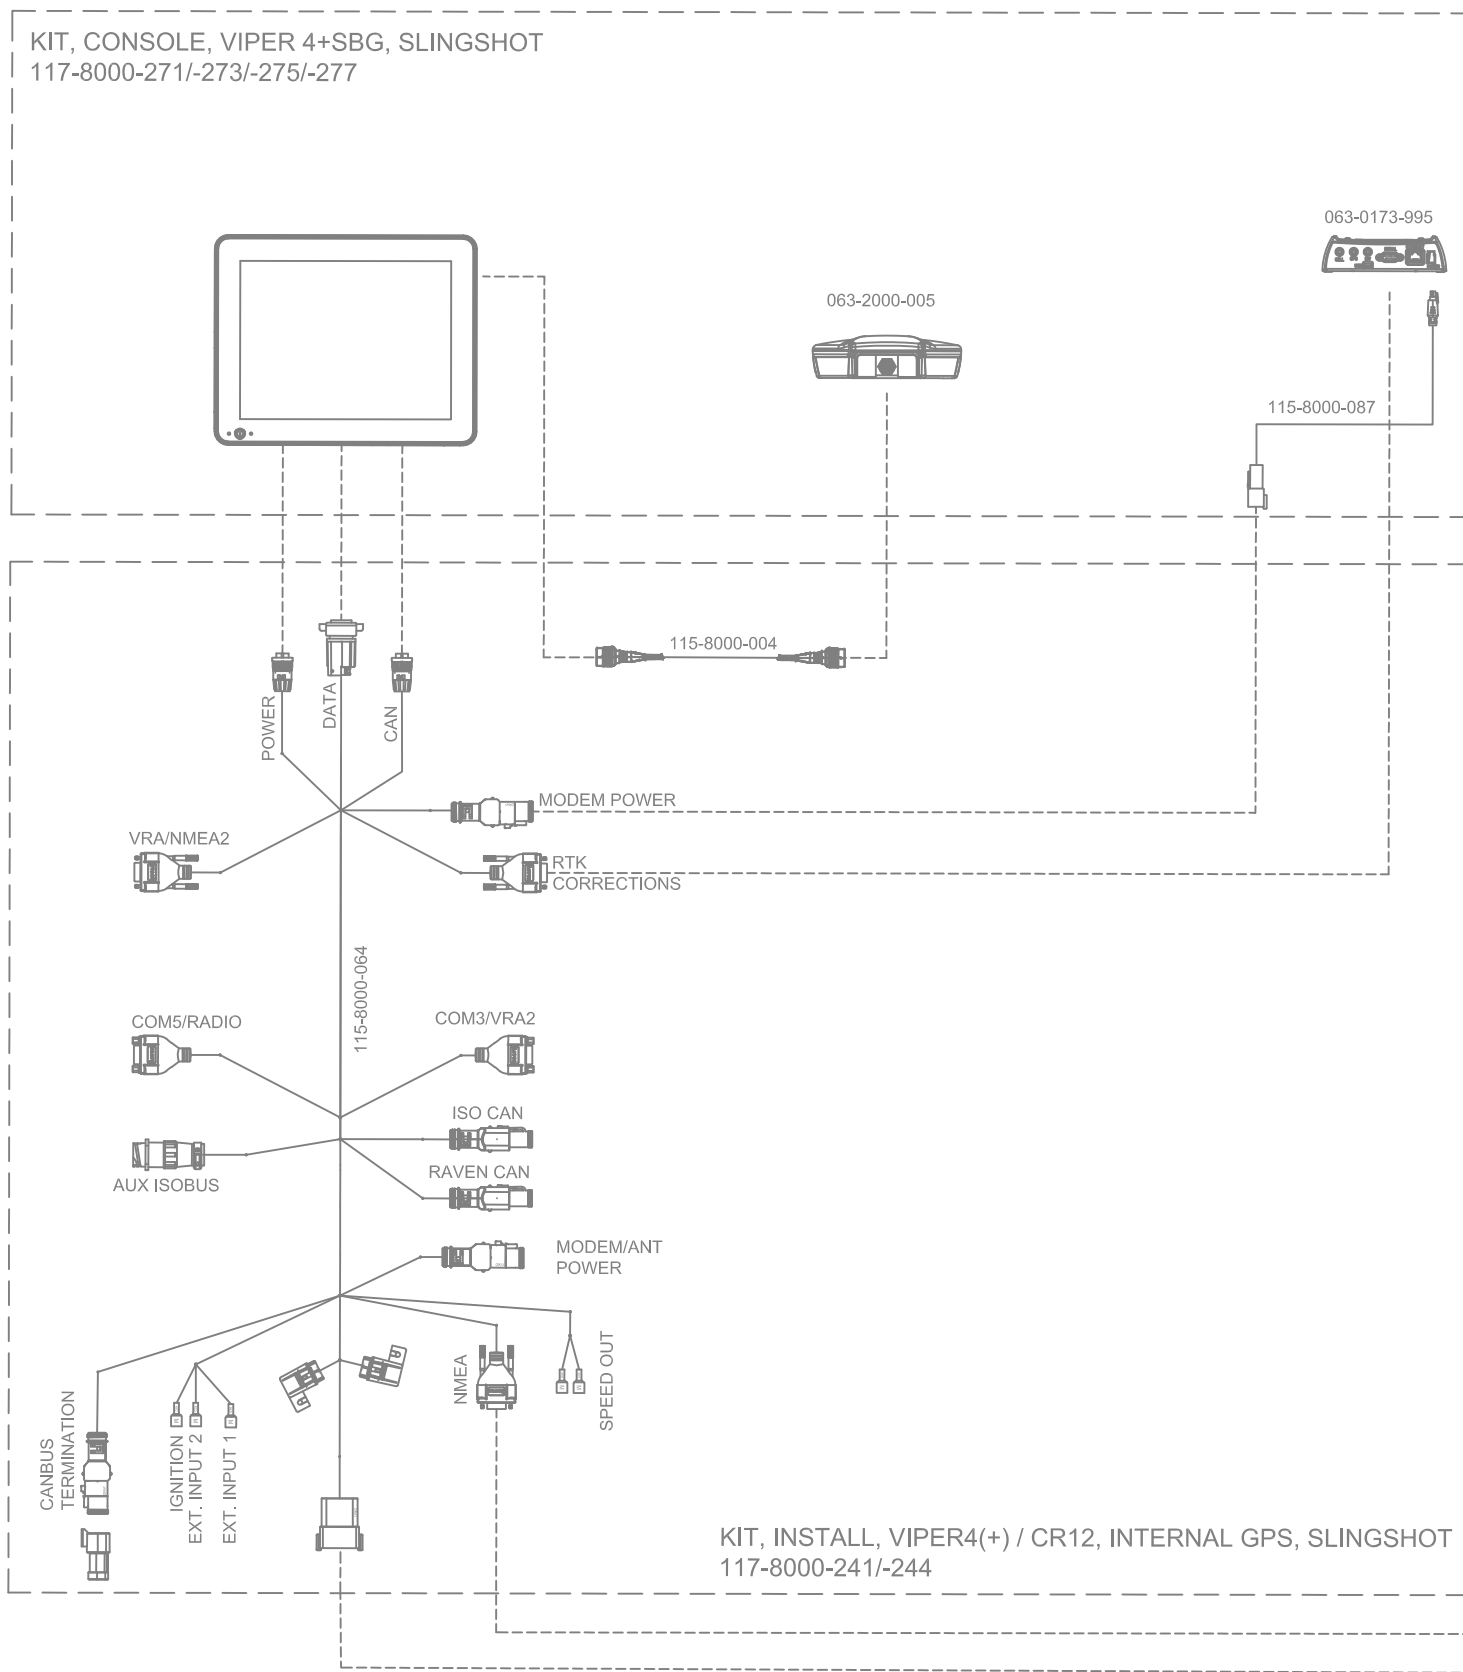

SYSTEM DRAWING, JOHN DEERE AUTOTRAC READY 6M INTERIM TIER4, SBGUIDANCE, W/ IBBC, EXTERNAL GPS

RELEASED DATE	ECO #	REV.	DRAWING NO.
11/2/20	36261	A	054-8000-465
1/20/21	36756	B	054-8000-465

SYSTEM DRAWING, JOHN DEERE AUTOTRAC READY 6M INTERIM TIER4, SBGUIDANCE, W/ IBBC, INTERNAL GPS, SLINGSHOT

KIT, CONSOLE, VIPER 4+SBG, SLINGSHOT
117-8000-2711-2731-2751-277

KIT, INSTALL, VIPER4(+) / CR12, INTERNAL GPS, SLINGSHOT
117-8000-2411-244

KIT, JOHN DEERE AUTOTRAC READY 6M INTERIM TIER4,
SBGUIDANCE, W/ IBBC
117-8000-465

RELEASED DATE	ECO #	REV.	DRAWING NO.
11/2/20	36261	A	054-8000-465
1/20/21	36756	B	054-8000-465

SYSTEM DRAWING, JOHN DEERE AUTOTRAC READY 6M INTERIM TIER4, SBGUIDANCE, W/ IBBC, INTERNAL GPS, RADIO

KIT, CONSOLE, VIPER 4+SBG,RADIO
117-8000-270/-272/-274/-276

KIT, RADIO ANTENNA
117-8000-313

KIT, INSTALL, VIPER4(+)/CR12, INTERNAL GPS, RADIO
117-8000-236/-243

KIT, JOHN DEERE AUTOTRAC READY 6M INTERIM TIER4,
SBGUIDANCE, W/ IBBC
117-8000-465

RELEASED DATE	ECO #	REV.	DRAWING NO.
11/2/20	36261	A	054-8000-465
1/20/21	36756	B	054-8000-465