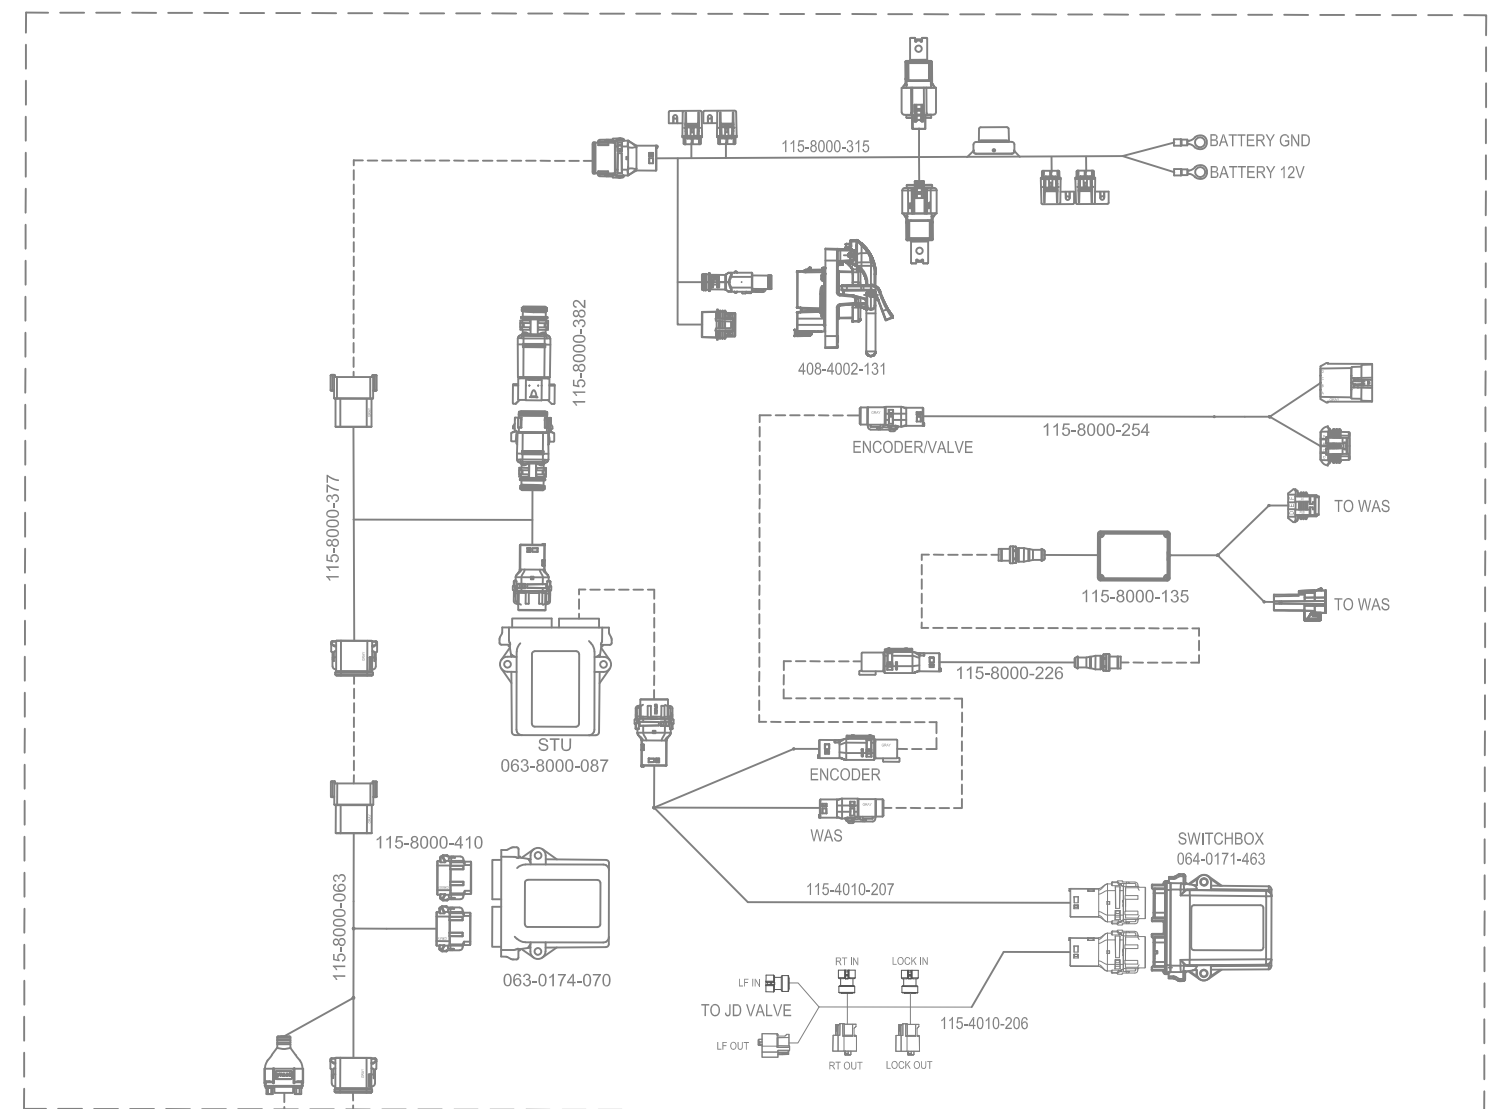

SYSTEM DRAWING, JOHN DEERE AUTOTRAC READY 6M INTERIM TIER4, SBGUIDANCE, W/ IBBC, EXTERNAL GPS

RELEASED DATE	ECO #	REV.	DRAWING NO.
11/2/20	36261	A	054-8000-465
1/20/21	36756	B	054-8000-465

SYSTEM DRAWING, JOHN DEERE AUTOTRAC READY 6M INTERIM TIER4, SBGUIDANCE, W/ IBBC, INTERNAL GPS, SLINGSHOT

KIT, CONSOLE, VIPER 4+SBG, SLINGSHOT
117-8000-2711-2731-2751-277

KIT, INSTALL, VIPER4(+) / CR12, INTERNAL GPS, SLINGSHOT
117-8000-2411-244

KIT, JOHN DEERE AUTOTRAC READY 6M INTERIM TIER4,
SBGUIDANCE, W/ IBBC
117-8000-465

RELEASED DATE	ECO #	REV.	DRAWING NO.
11/2/20	36261	A	054-8000-465
1/20/21	36756	B	054-8000-465

SYSTEM DRAWING, JOHN DEERE AUTOTRAC READY 6M INTERIM TIER4, SBGUIDANCE, W/ IBBC, INTERNAL GPS, RADIO

KIT, CONSOLE, VIPER 4+SBG,RADIO
117-8000-270/-272/-274/-276

KIT, RADIO ANTENNA
117-8000-313

KIT, INSTALL, VIPER4(+)/CR12, INTERNAL GPS, RADIO
117-8000-236/-243

KIT, JOHN DEERE AUTOTRAC READY 6M INTERIM TIER4,
SBGUIDANCE, W/ IBBC
117-8000-465

RELEASED DATE	ECO #	REV.	DRAWING NO.
11/2/20	36261	A	054-8000-465
1/20/21	36756	B	054-8000-465