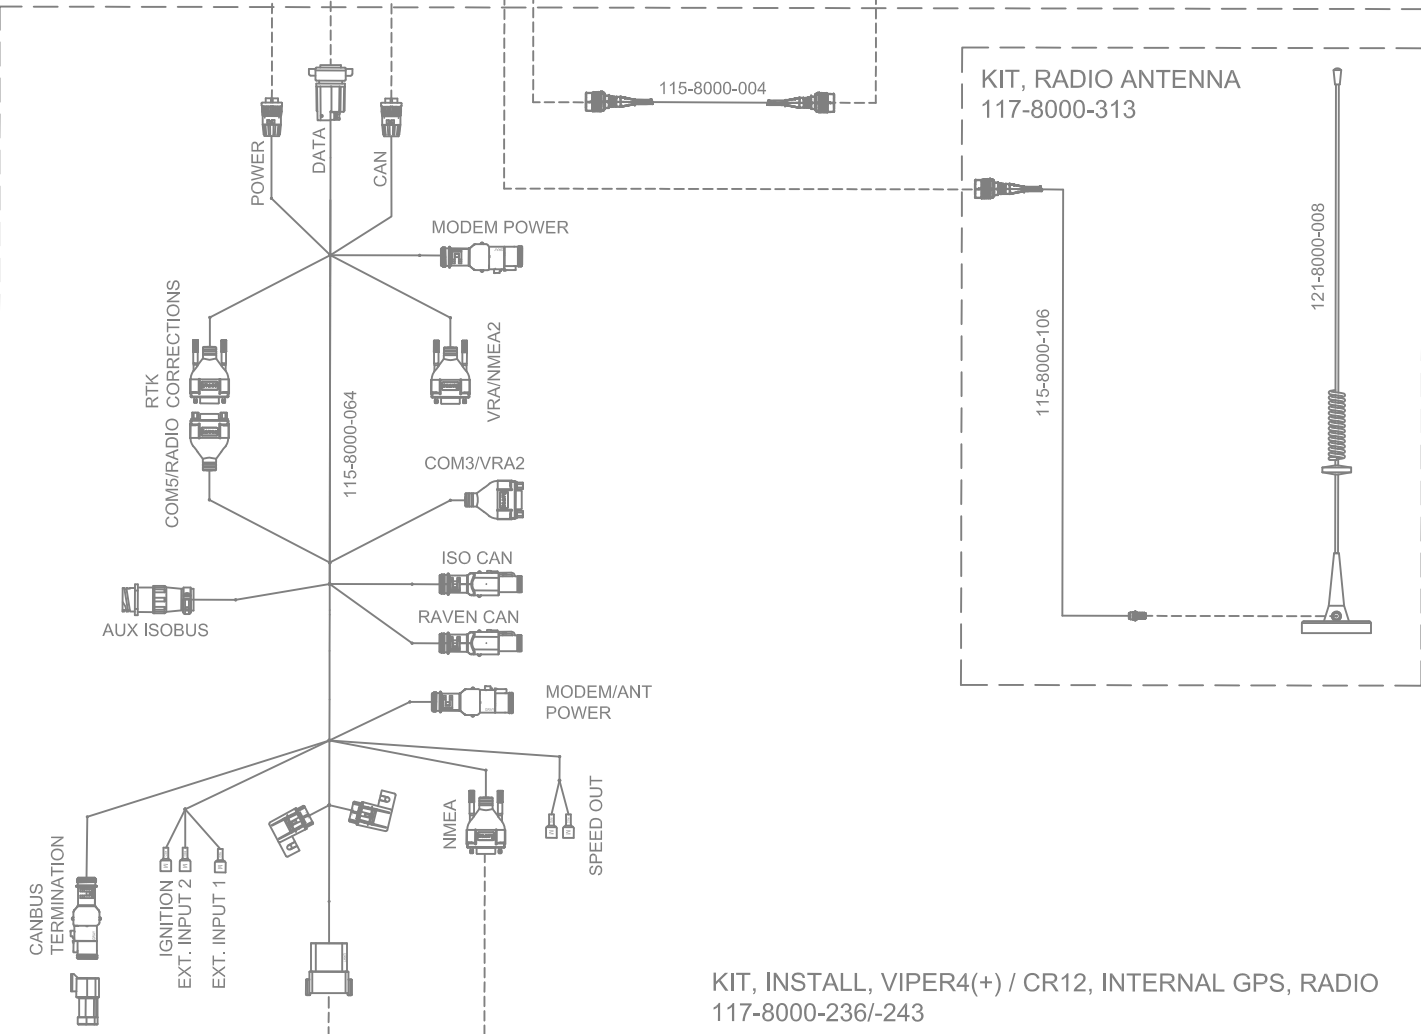

KIT, CONSOLE, VIPER 4+SBG, SLINGSHOT
117-8000-2711-2731-2751-277

KIT, INSTALL, VIPER4(+) / CR12, INTERNAL GPS, SLINGSHOT
117-8000-2411-244

KIT, JOHN DEERE AUTOTRAC READY 6M INTERIM TIER4,
SBGUIDANCE, W/ IBBC
117-8000-465

RELEASED DATE	ECO #	REV.	DRAWING NO.
11/2/20	36261	A	054-8000-465
1/20/21	36756	B	054-8000-465

SYSTEM DRAWING, JOHN DEERE AUTOTRAC READY 6M INTERIM TIER4, SBGUIDANCE, W/ IBBC, INTERNAL GPS, RADIO

KIT, CONSOLE, VIPER 4+SBG,RADIO
117-8000-270/-272/-274/-276

KIT, RADIO ANTENNA
117-8000-313

KIT, INSTALL, VIPER4(+)/CR12, INTERNAL GPS, RADIO
117-8000-236/-243

KIT, JOHN DEERE AUTOTRAC READY 6M INTERIM TIER4,
SBGUIDANCE, W/ IBBC
117-8000-465

RELEASED DATE	ECO #	REV.	DRAWING NO.
11/2/20	36261	A	054-8000-465
1/20/21	36756	B	054-8000-465