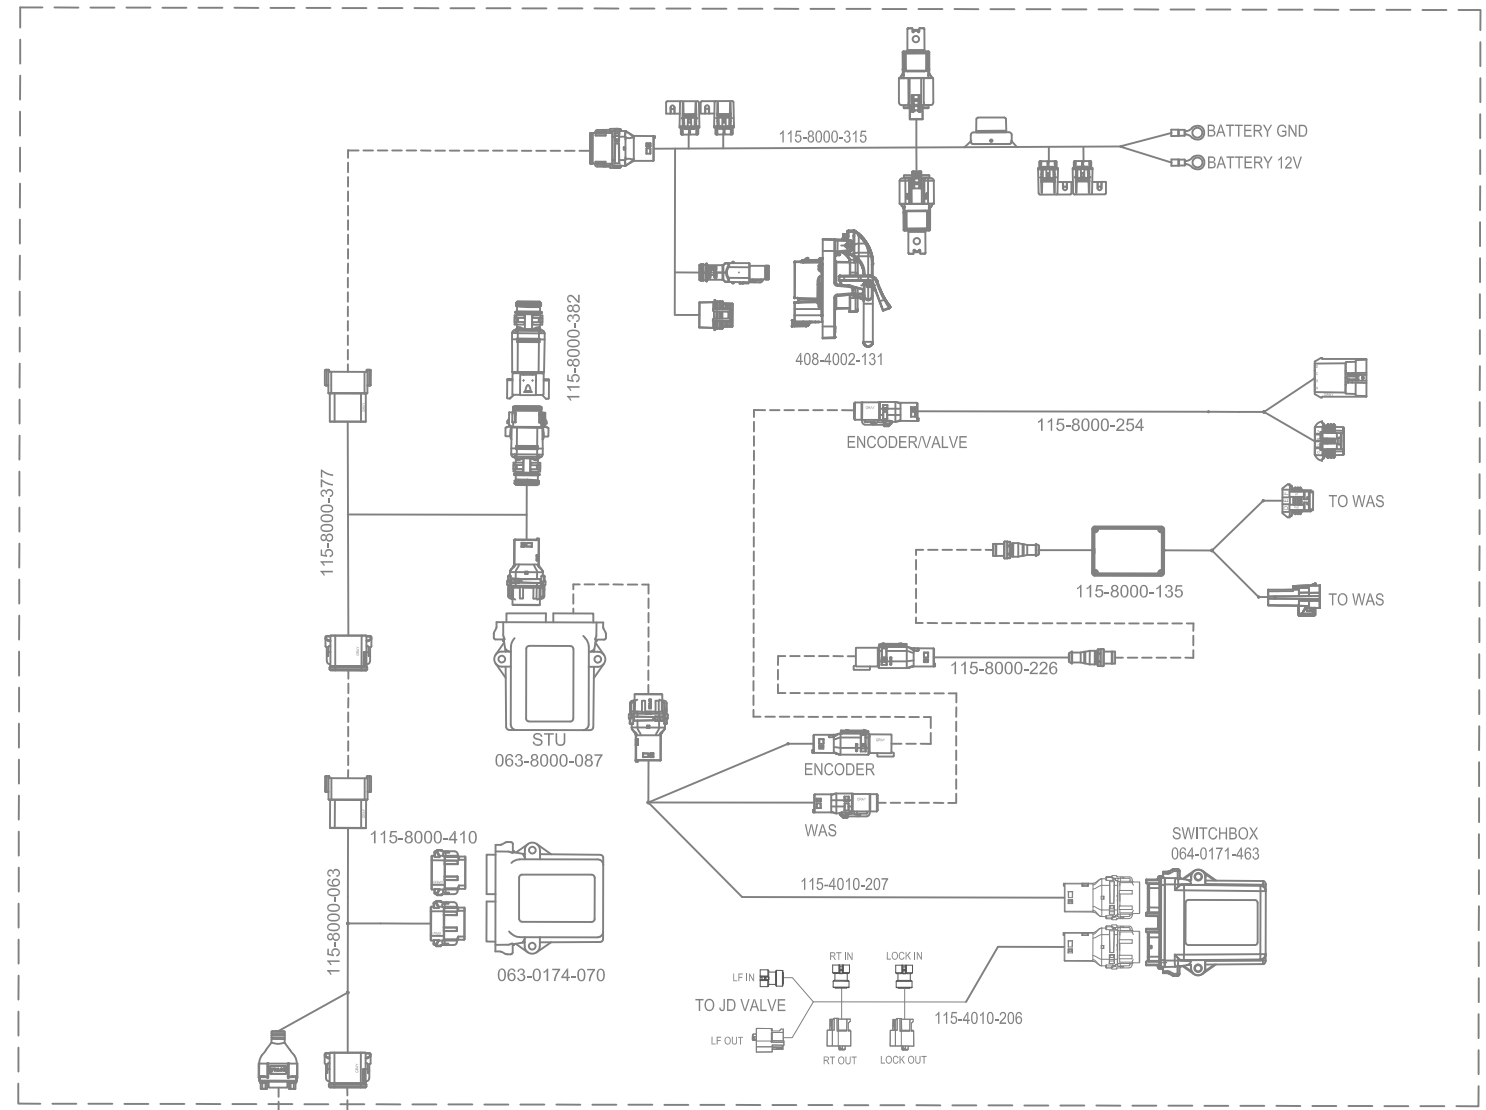

KIT, CONSOLE, VIPER 4+SBG, SLINGSHOT
117-8000-2711-2731-2751-277

KIT, INSTALL, VIPER4(+) / CR12, INTERNAL GPS, SLINGSHOT
117-8000-2411-244

KIT, JOHN DEERE AUTOTRAC READY 6M INTERIM TIER4,
SBGUIDANCE, W/ IBBC
117-8000-465

RELEASED DATE	ECO #	REV.	DRAWING NO.
11/2/20	36261	A	054-8000-465
1/20/21	36756	B	054-8000-465

SYSTEM DRAWING, JOHN DEERE AUTOTRAC READY 6M INTERIM TIER4, SBGUIDANCE, W/ IBBC, INTERNAL GPS, RADIO

KIT, CONSOLE, VIPER 4+SBG,RADIO
117-8000-270/-272/-274/-276

KIT, RADIO ANTENNA
117-8000-313

KIT, INSTALL, VIPER4(+)/CR12, INTERNAL GPS, RADIO
117-8000-236/-243

KIT, JOHN DEERE AUTOTRAC READY 6M INTERIM TIER4,
SBGUIDANCE, W/ IBBC
117-8000-465

RELEASED DATE	ECO #	REV.	DRAWING NO.
11/2/20	36261	A	054-8000-465
1/20/21	36756	B	054-8000-465