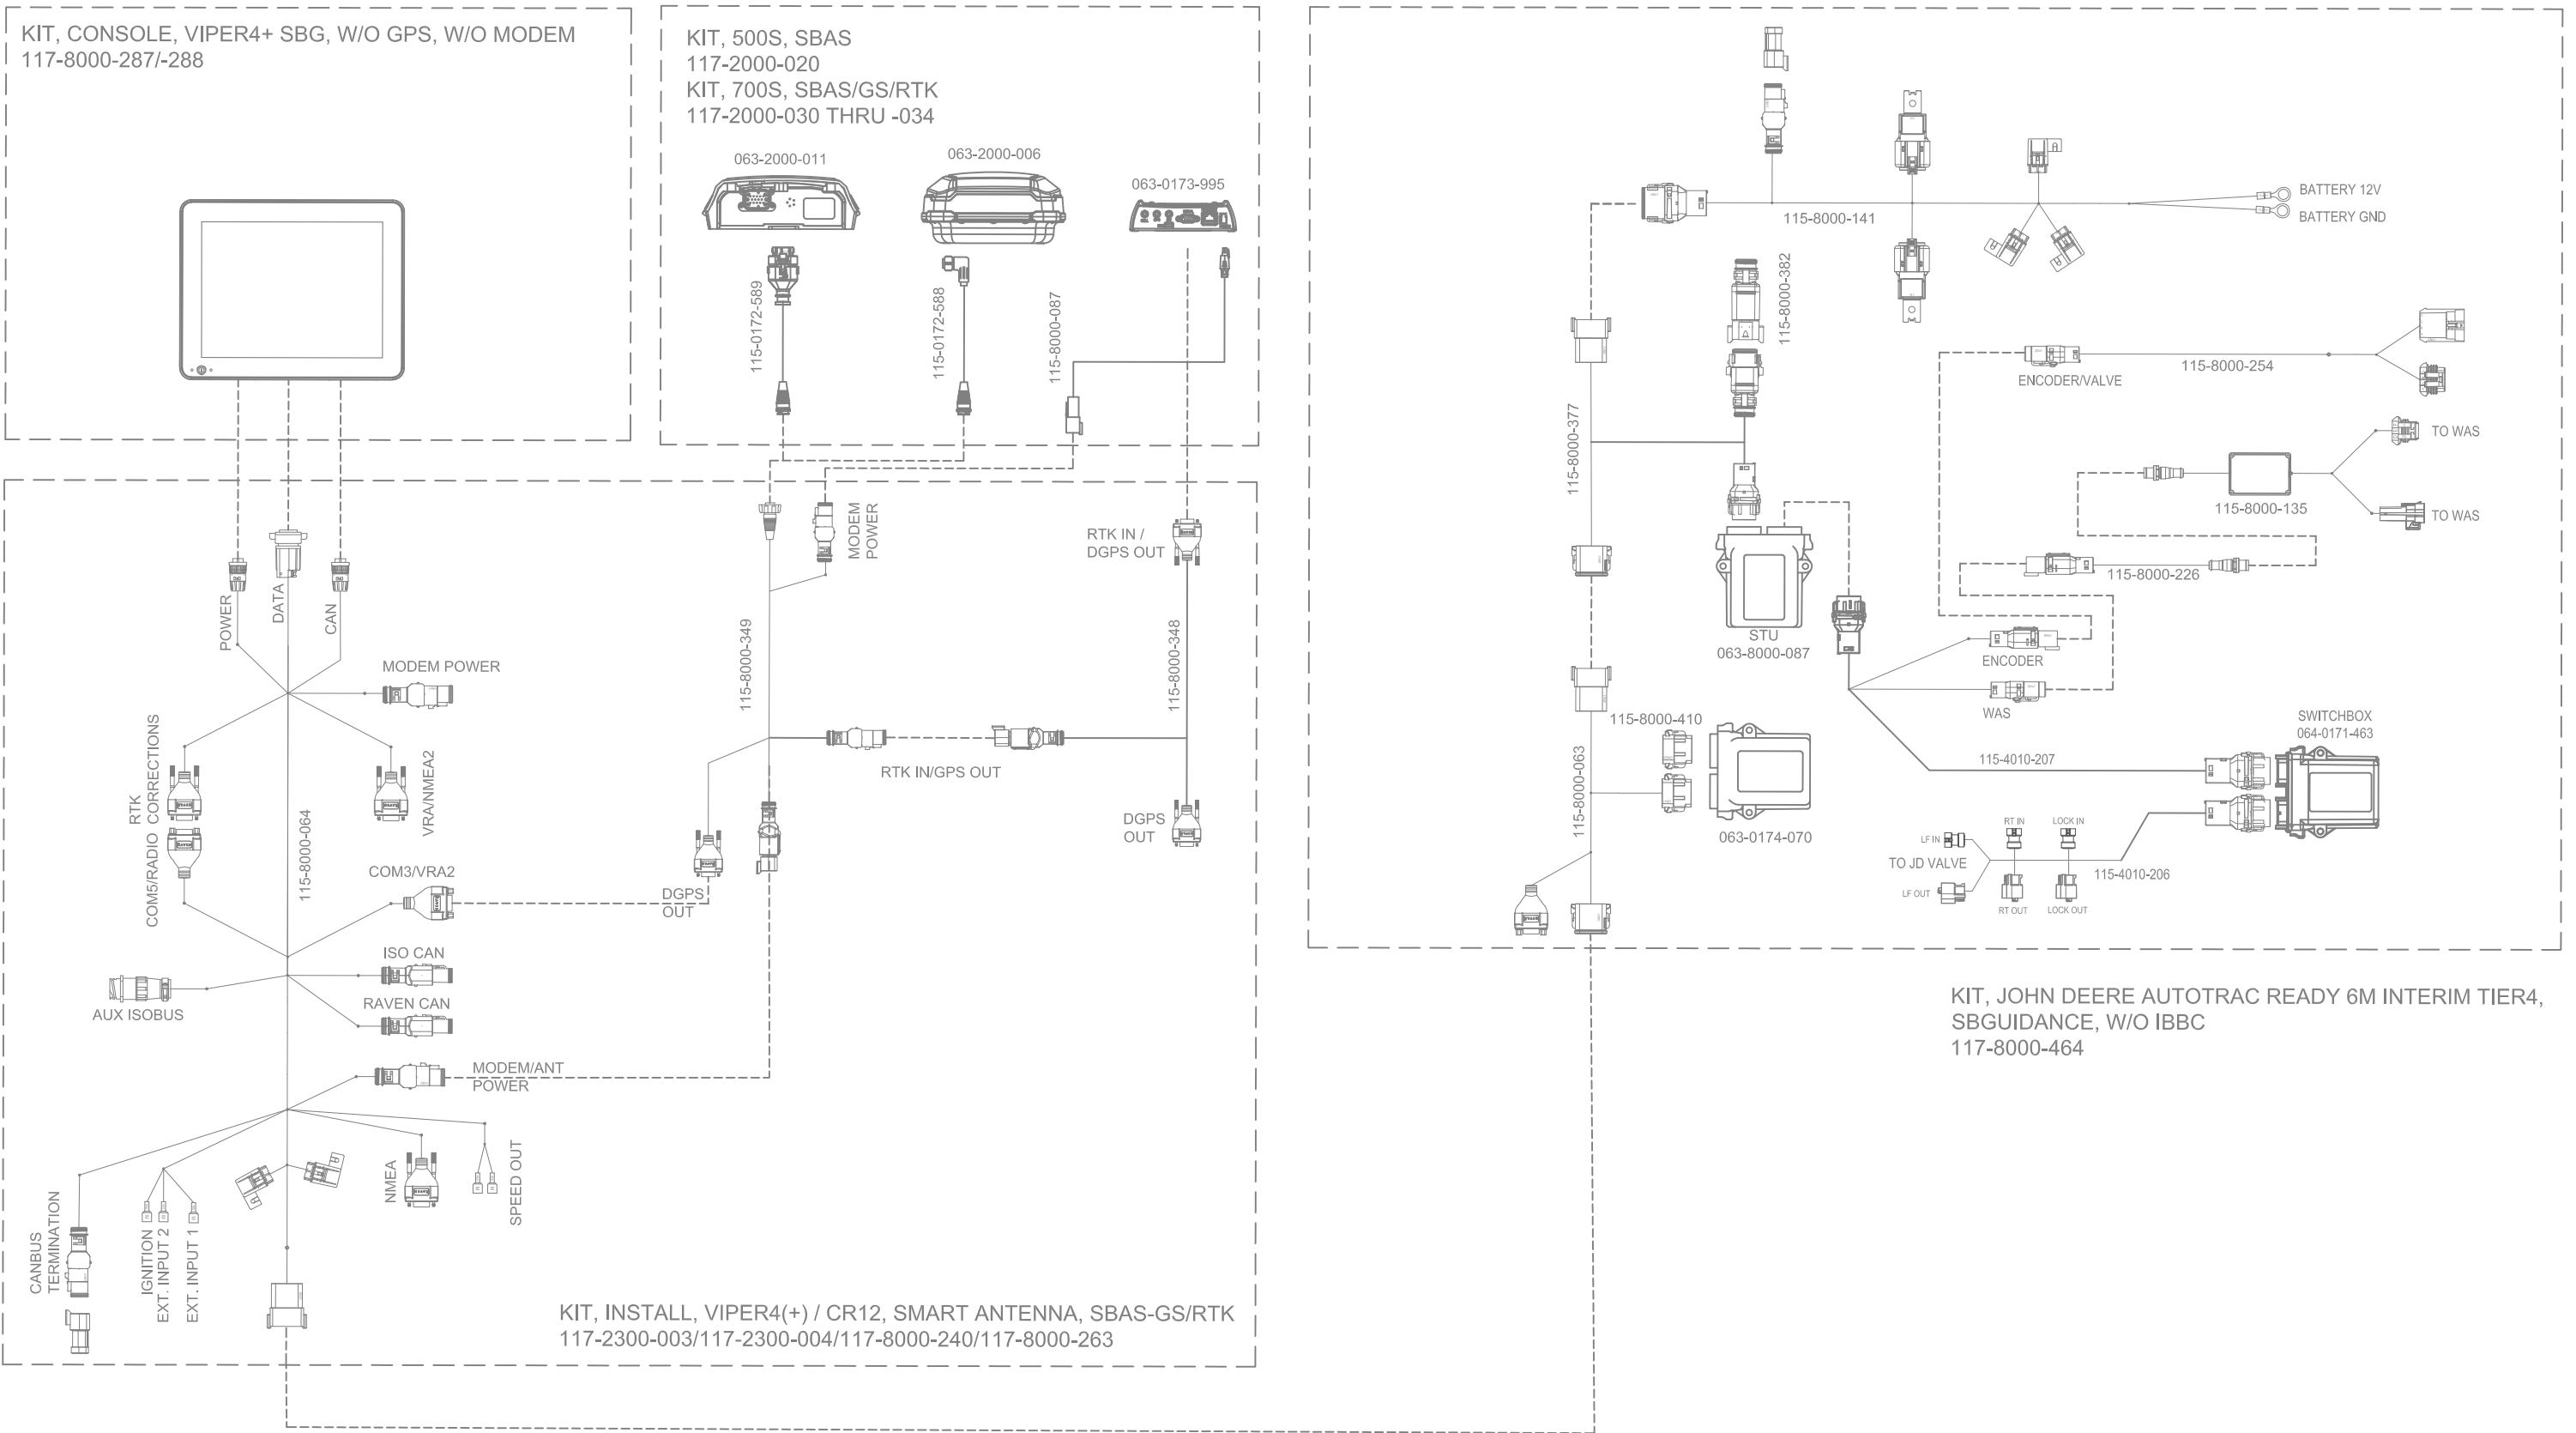

SYSTEM DRAWING, JOHN DEERE AUTOTRAC READY 6M INTERIM TIER4, SBGUIDANCE, W/O IBBC, EXTERNAL GPS

KIT, INSTALL, VIPER4(+)/CR12, SMART ANTENNA, SBAS-GS/RTK
 117-2300-003/117-2300-004/117-8000-240/117-8000-263

KIT, JOHN DEERE AUTOTRAC READY 6M INTERIM TIER4,
 SBGUIDANCE, W/O IBBC
 117-8000-464

RELEASED DATE	ECO #	REV.	DRAWING NO.
11/2/20	36261	A	054-8000-464
1/20/21	36756	B	054-8000-464

SYSTEM DRAWING, JOHN DEERE AUTOTRAC READY 6M INTERIM TIER4, SBGUIDANCE, W/O IBBC, INTERNAL GPS, SLINGSHOT

KIT, CONSOLE, VIPER 4+SBG, SLINGSHOT
117-8000-2711-2731-2751-277

KIT, INSTALL, VIPER4(+) / CR12, INTERNAL GPS, SLINGSHOT
117-8000-2411-244

KIT, JOHN DEERE AUTOTRAC READY 6M INTERIM TIER4,
SBGUIDANCE, W/O IBBC
117-8000-464

RELEASED DATE	ECO #	REV.	DRAWING NO.
11/2/20	36261	A	054-8000-464
1/20/21	36756	B	054-8000-464

SYSTEM DRAWING, JOHN DEERE AUTOTRAC READY 6M INTERIM TIER4, SBGUIDANCE, W/O IBBG, INTERNAL GPS, RADIO

KIT, CONSOLE, VIPER 4+SBG,RADIO
117-8000-270/-272/-274/-276