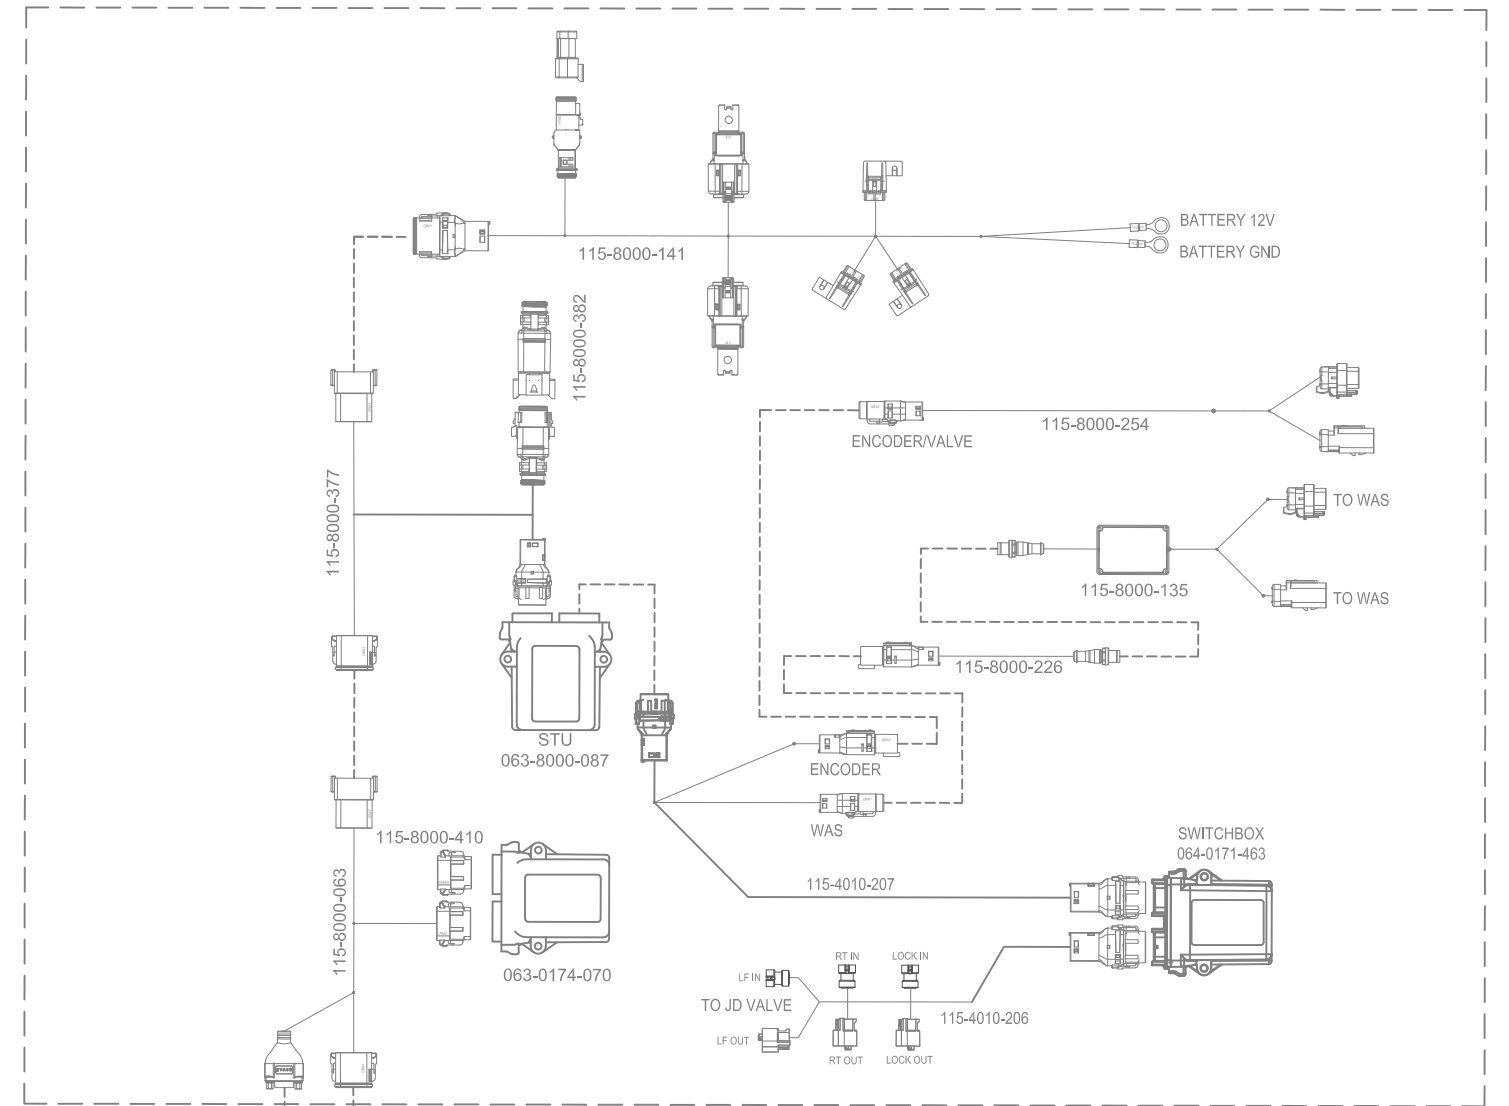

063-2000-005

115-8000-004

KIT, RADIO ANTENNA
117-8000-313

121-8000-008

115-8000-106

KIT, INSTALL, VIPER4(+)/CR12, INTERNAL GPS, RADIO
117-8000-236/-243

KIT, JOHN DEERE AUTOTRAC READY 6M INTERIM TIER4,
SBGUIDANCE, W/O IBBG
117-8000-464

RELEASED DATE	ECO #	REV.	DRAWING NO.
11/2/20	36261	A	054-8000-464
1/20/21	36756	B	054-8000-464