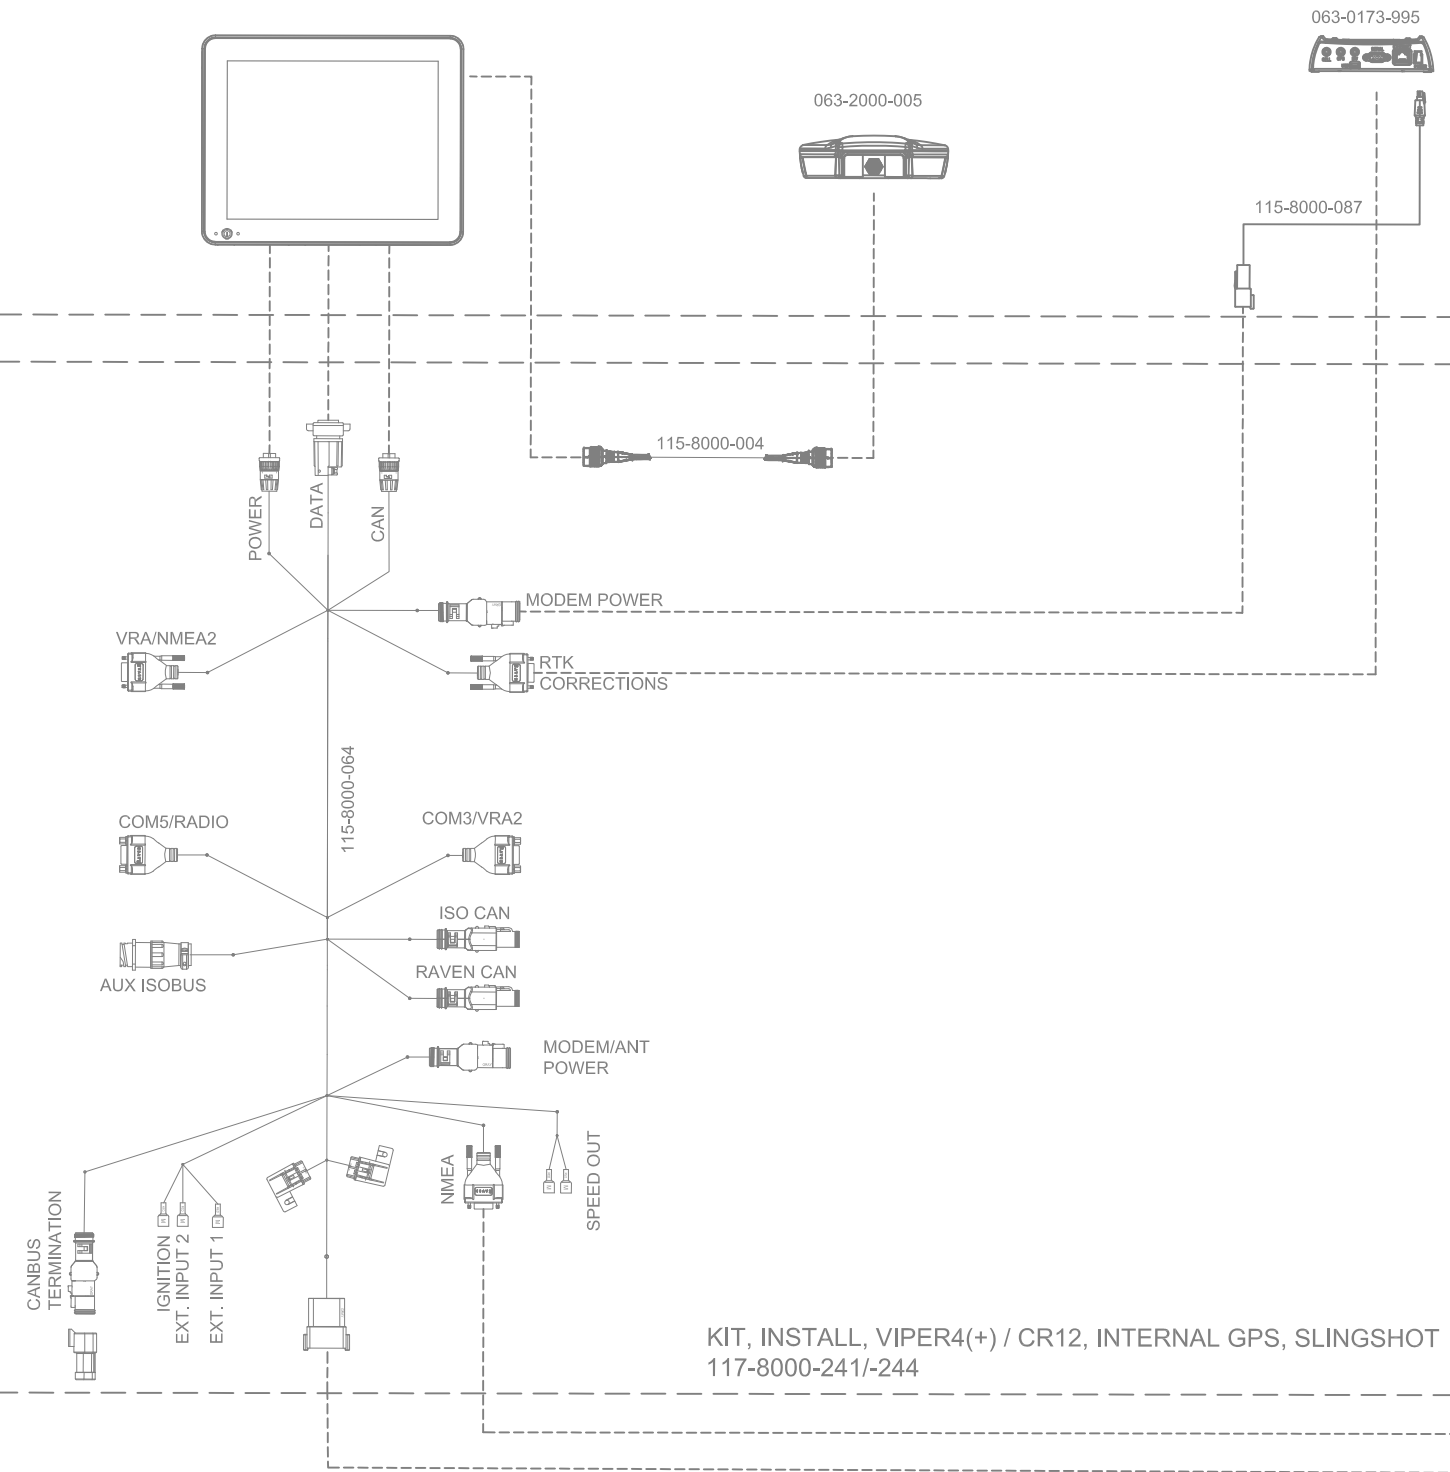

SYSTEM DRAWING, JOHN DEERE AUTOTRAC READY 6M INTERIM TIER4, SBGUIDANCE, W/O IBBC, EXTERNAL GPS

KIT, INSTALL, VIPER4(+)/CR12, SMART ANTENNA, SBAS-GS/RTK
 117-2300-003/117-2300-004/117-8000-240/117-8000-263

KIT, JOHN DEERE AUTOTRAC READY 6M INTERIM TIER4,
 SBGUIDANCE, W/O IBBC
 117-8000-464

RELEASED DATE	ECO #	REV.	DRAWING NO.
11/2/20	36261	A	054-8000-464
1/20/21	36756	B	054-8000-464

SYSTEM DRAWING, JOHN DEERE AUTOTRAC READY 6M INTERIM TIER4, SBGUIDANCE, W/O IBBC, INTERNAL GPS, SLINGSHOT

KIT, CONSOLE, VIPER 4+SBG, SLINGSHOT
117-8000-2711-2731-2751-277

KIT, INSTALL, VIPER4(+) / CR12, INTERNAL GPS, SLINGSHOT
117-8000-2411-244

KIT, JOHN DEERE AUTOTRAC READY 6M INTERIM TIER4,
SBGUIDANCE, W/O IBBC
117-8000-464

RELEASED DATE	ECO #	REV.	DRAWING NO.
11/2/20	36261	A	054-8000-464
1/20/21	36756	B	054-8000-464

SYSTEM DRAWING, JOHN DEERE AUTOTRAC READY 6M INTERIM TIER4, SBGUIDANCE, W/O IBBG, INTERNAL GPS, RADIO

KIT, CONSOLE, VIPER 4+SBG,RADIO
117-8000-270/-272/-274/-276