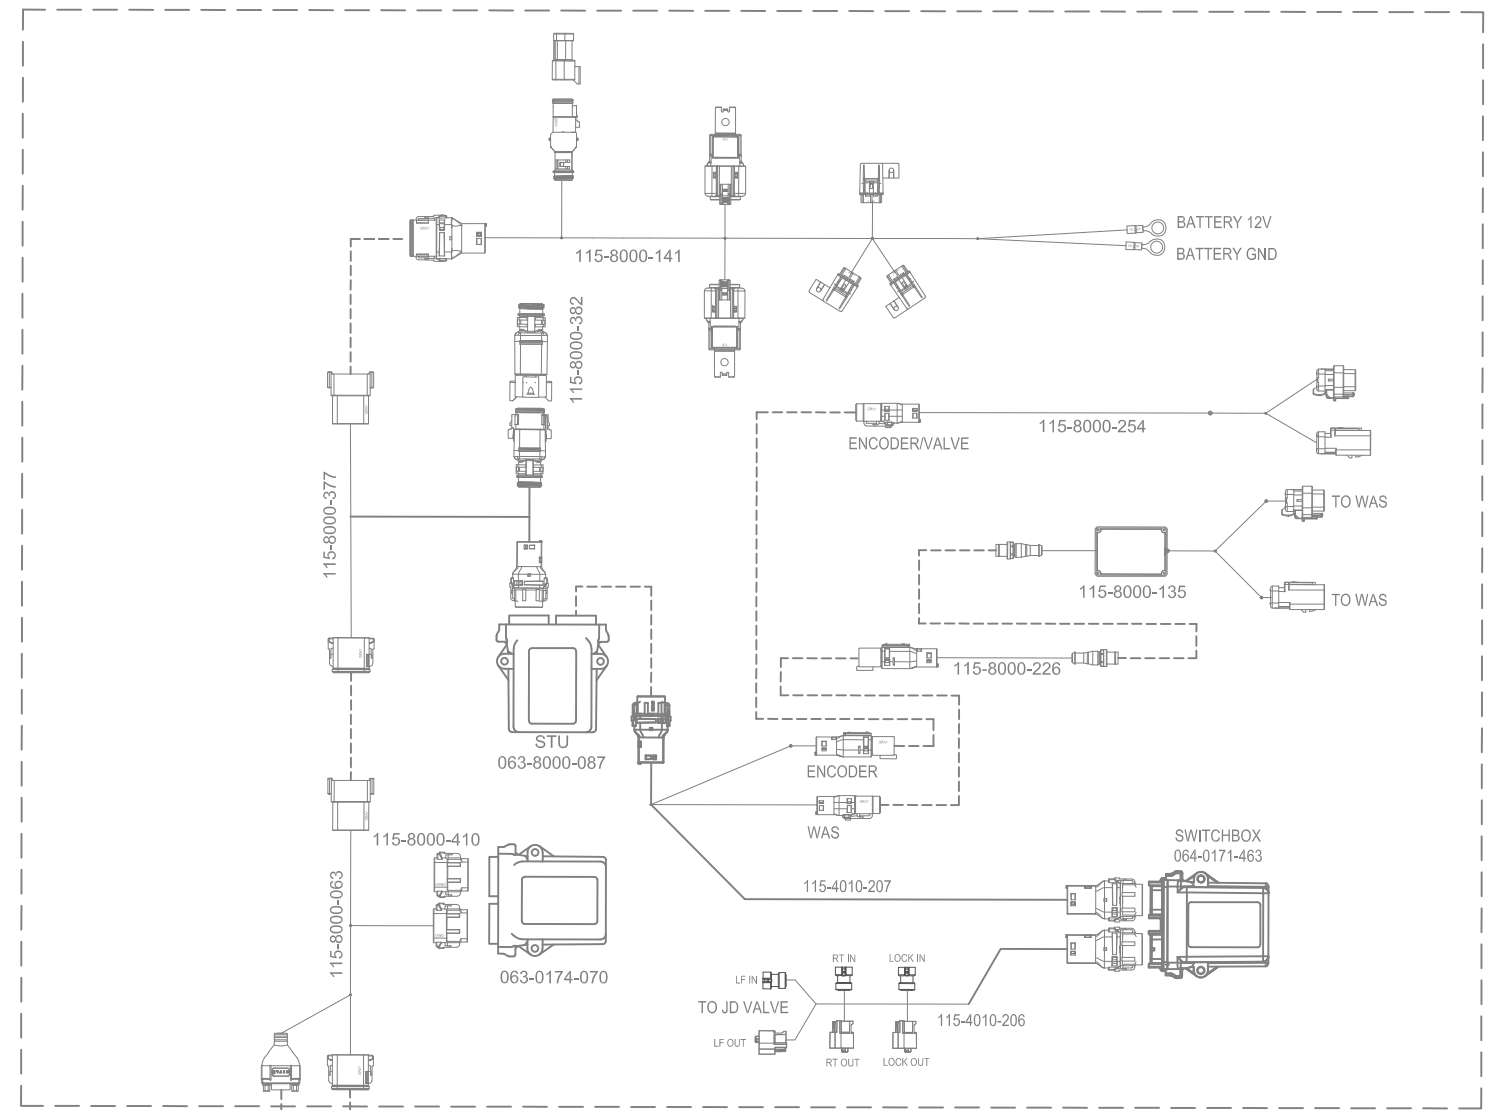

KIT, JOHN DEERE AUTOTRAC READY 6M INTERIM TIER4,
 SBGUIDANCE, W/O IBBC
 117-8000-464

RELEASED DATE	ECO #	REV.	DRAWING NO.
11/2/20	36261	A	054-8000-464
1/20/21	36756	B	054-8000-464

SYSTEM DRAWING, JOHN DEERE AUTOTRAC READY 6M INTERIM TIER4, SBGUIDANCE, W/O IBBC, INTERNAL GPS, SLINGSHOT

KIT, CONSOLE, VIPER 4+SBG, SLINGSHOT
117-8000-2711-2731-2751-277

KIT, INSTALL, VIPER4(+) / CR12, INTERNAL GPS, SLINGSHOT
117-8000-2411-244

KIT, JOHN DEERE AUTOTRAC READY 6M INTERIM TIER4,
SBGUIDANCE, W/O IBBC
117-8000-464

RELEASED DATE	ECO #	REV.	DRAWING NO.
11/2/20	36261	A	054-8000-464
1/20/21	36756	B	054-8000-464

SYSTEM DRAWING, JOHN DEERE AUTOTRAC READY 6M INTERIM TIER4, SBGUIDANCE, W/O IBBG, INTERNAL GPS, RADIO

KIT, CONSOLE, VIPER 4+SBG,RADIO
117-8000-270/-272/-274/-276

RELEASED DATE	ECO #	REV.	DRAWING NO.
11/2/20	36261	A	054-8000-464
1/20/21	36756	B	054-8000-464