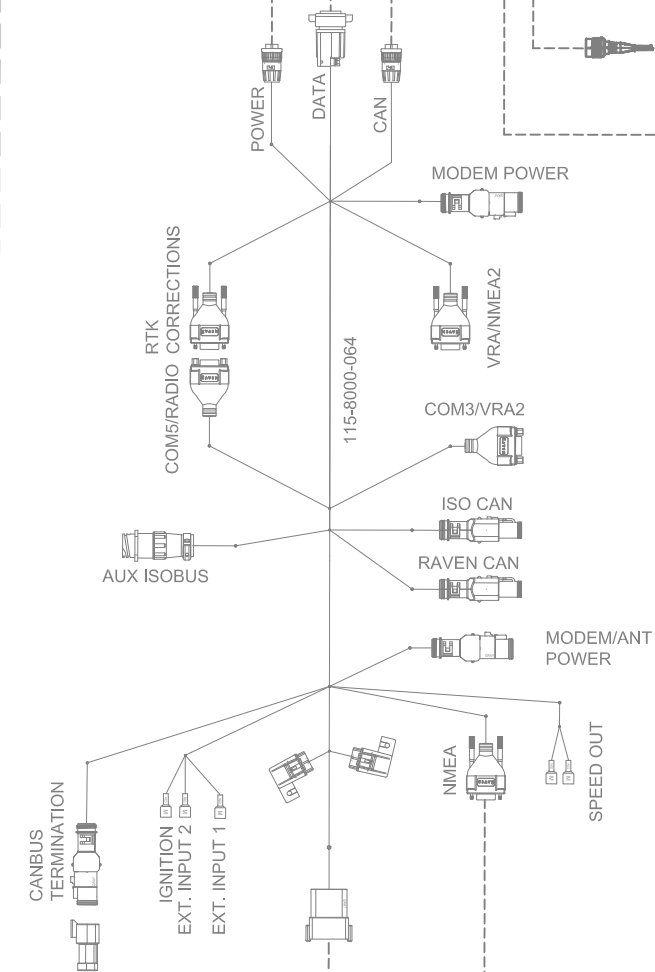

KIT, CONSOLE, VIPER 4+SBG, SLINGSHOT
117-8000-2711-2731-2751-277

KIT, INSTALL, VIPER4(+) / CR12, INTERNAL GPS, SLINGSHOT
117-8000-2411-244

KIT, JOHN DEERE AUTOTRAC READY 6M INTERIM TIER4,
SBGUIDANCE, W/O IBBC
117-8000-464

063-2000-005

115-8000-004

KIT, RADIO ANTENNA
117-8000-313

121-8000-008

115-8000-106

KIT, INSTALL, VIPER4(+)/CR12, INTERNAL GPS, RADIO
117-8000-236/-243

KIT, JOHN DEERE AUTOTRAC READY 6M INTERIM TIER4,
SBGUIDANCE, W/O IBBG
117-8000-464

RELEASED DATE	ECO #	REV.	DRAWING NO.
11/2/20	36261	A	054-8000-464
1/20/21	36756	B	054-8000-464