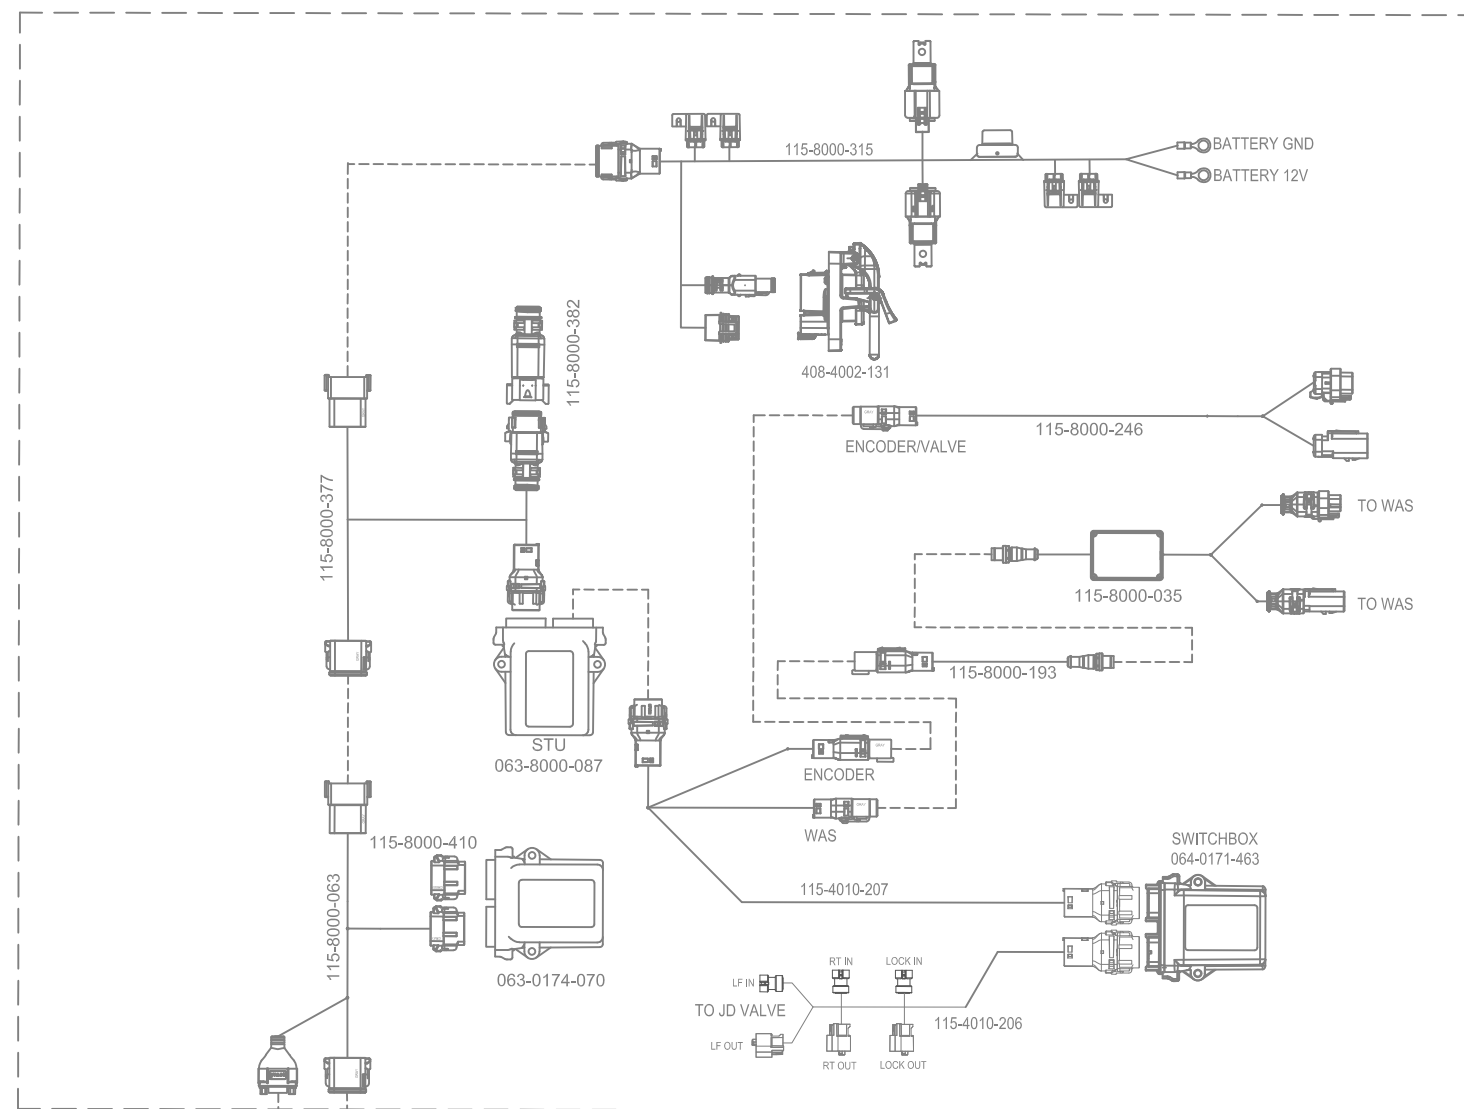

# SYSTEM DRAWING, JOHN DEERE AUTOTRAC READY 6230R & 6250R MY2018, SBGUIDANCE, W/ IBBC, EXTERNAL GPS

RELEASED DATE	ECO #	REV.	DRAWING NO.
11/2/20	36260	A	054-8000-405
1/20/21	36761	B	054-8000-405

# SYSTEM DRAWING, JOHN DEERE AUTOTRAC READY 6230R & 6250R MY2018, SBGUIDANCE, W/ IBBC, INTERNAL GPS, SLINGSHOT

KIT, CONSOLE, VIPER 4+SBG, SLINGSHOT  
117-8000-2711-2731-2751-277

KIT, INSTALL, VIPER4(+)/CR12, INTERNAL GPS, SLINGSHOT  
117-8000-2411-244

# SYSTEM DRAWING, JOHN DEERE AUTOTRAC READY 6230R & 6250R MY2018, SBGUIDANCE, W/ IBBC, INTERNAL GPS, RADIO

KIT, CONSOLE, VIPER 4+SBG,RADIO  
117-8000-270/-272/-274/-276

063-2000-005

115-8000-004

KIT, RADIO ANTENNA  
117-8000-313

121-8000-008

115-8000-106

KIT, INSTALL, VIPER4(+)/CR12, INTERNAL GPS, RADIO  
117-8000-236/-243

KIT, JOHN DEERE AUTOTRAC READY 6230R & 6250R  
MY2018, SBGUIDANCE, W/ IBBC  
117-8000-405

RELEASED DATE	ECO #	REV.	DRAWING NO.
11/2/20	36260	A	054-8000-405
1/20/21	36761	B	054-8000-405