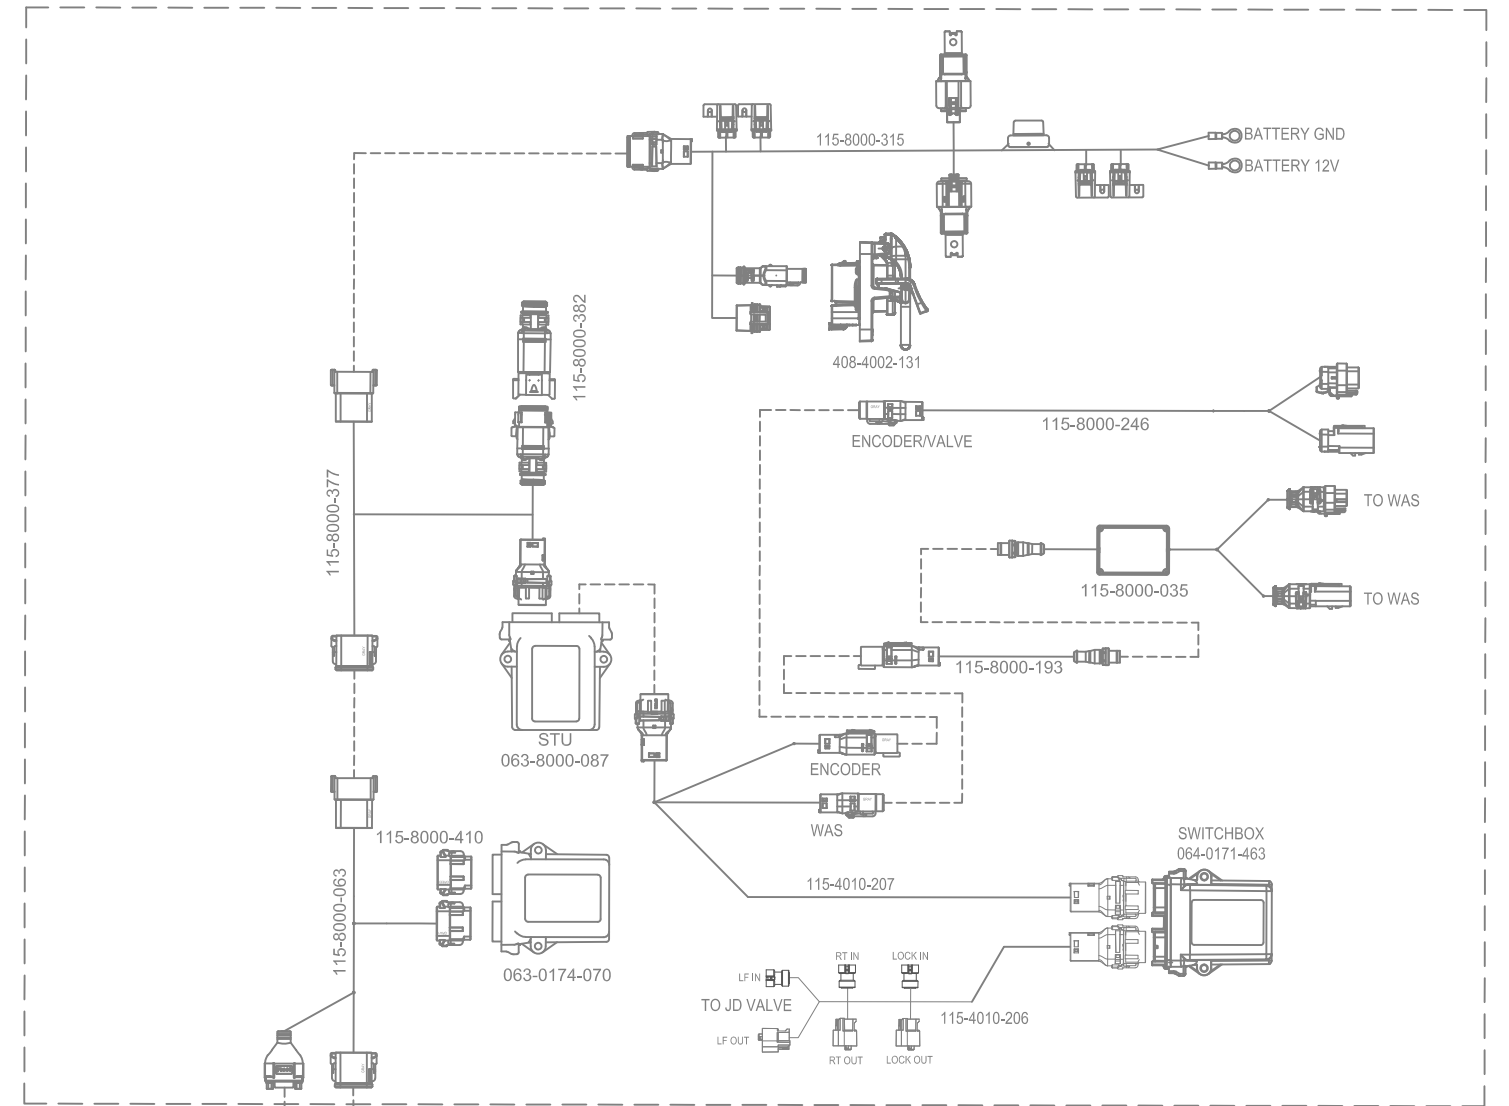

# SYSTEM DRAWING, JOHN DEERE AUTOTRAC READY 6230R & 6250R MY2018, SBGUIDANCE, W/ IBBC, INTERNAL GPS, RADIO

KIT, CONSOLE, VIPER 4+SBG,RADIO  
117-8000-270/-272/-274/-276

063-2000-005

115-8000-004

KIT, RADIO ANTENNA  
117-8000-313

121-8000-008

115-8000-106

KIT, INSTALL, VIPER4(+)/CR12, INTERNAL GPS, RADIO  
117-8000-236/-243

KIT, JOHN DEERE AUTOTRAC READY 6230R & 6250R  
MY2018, SBGUIDANCE, W/ IBBC  
117-8000-405

RELEASED DATE	ECO #	REV.	DRAWING NO.
11/2/20	36260	A	054-8000-405
1/20/21	36761	B	054-8000-405