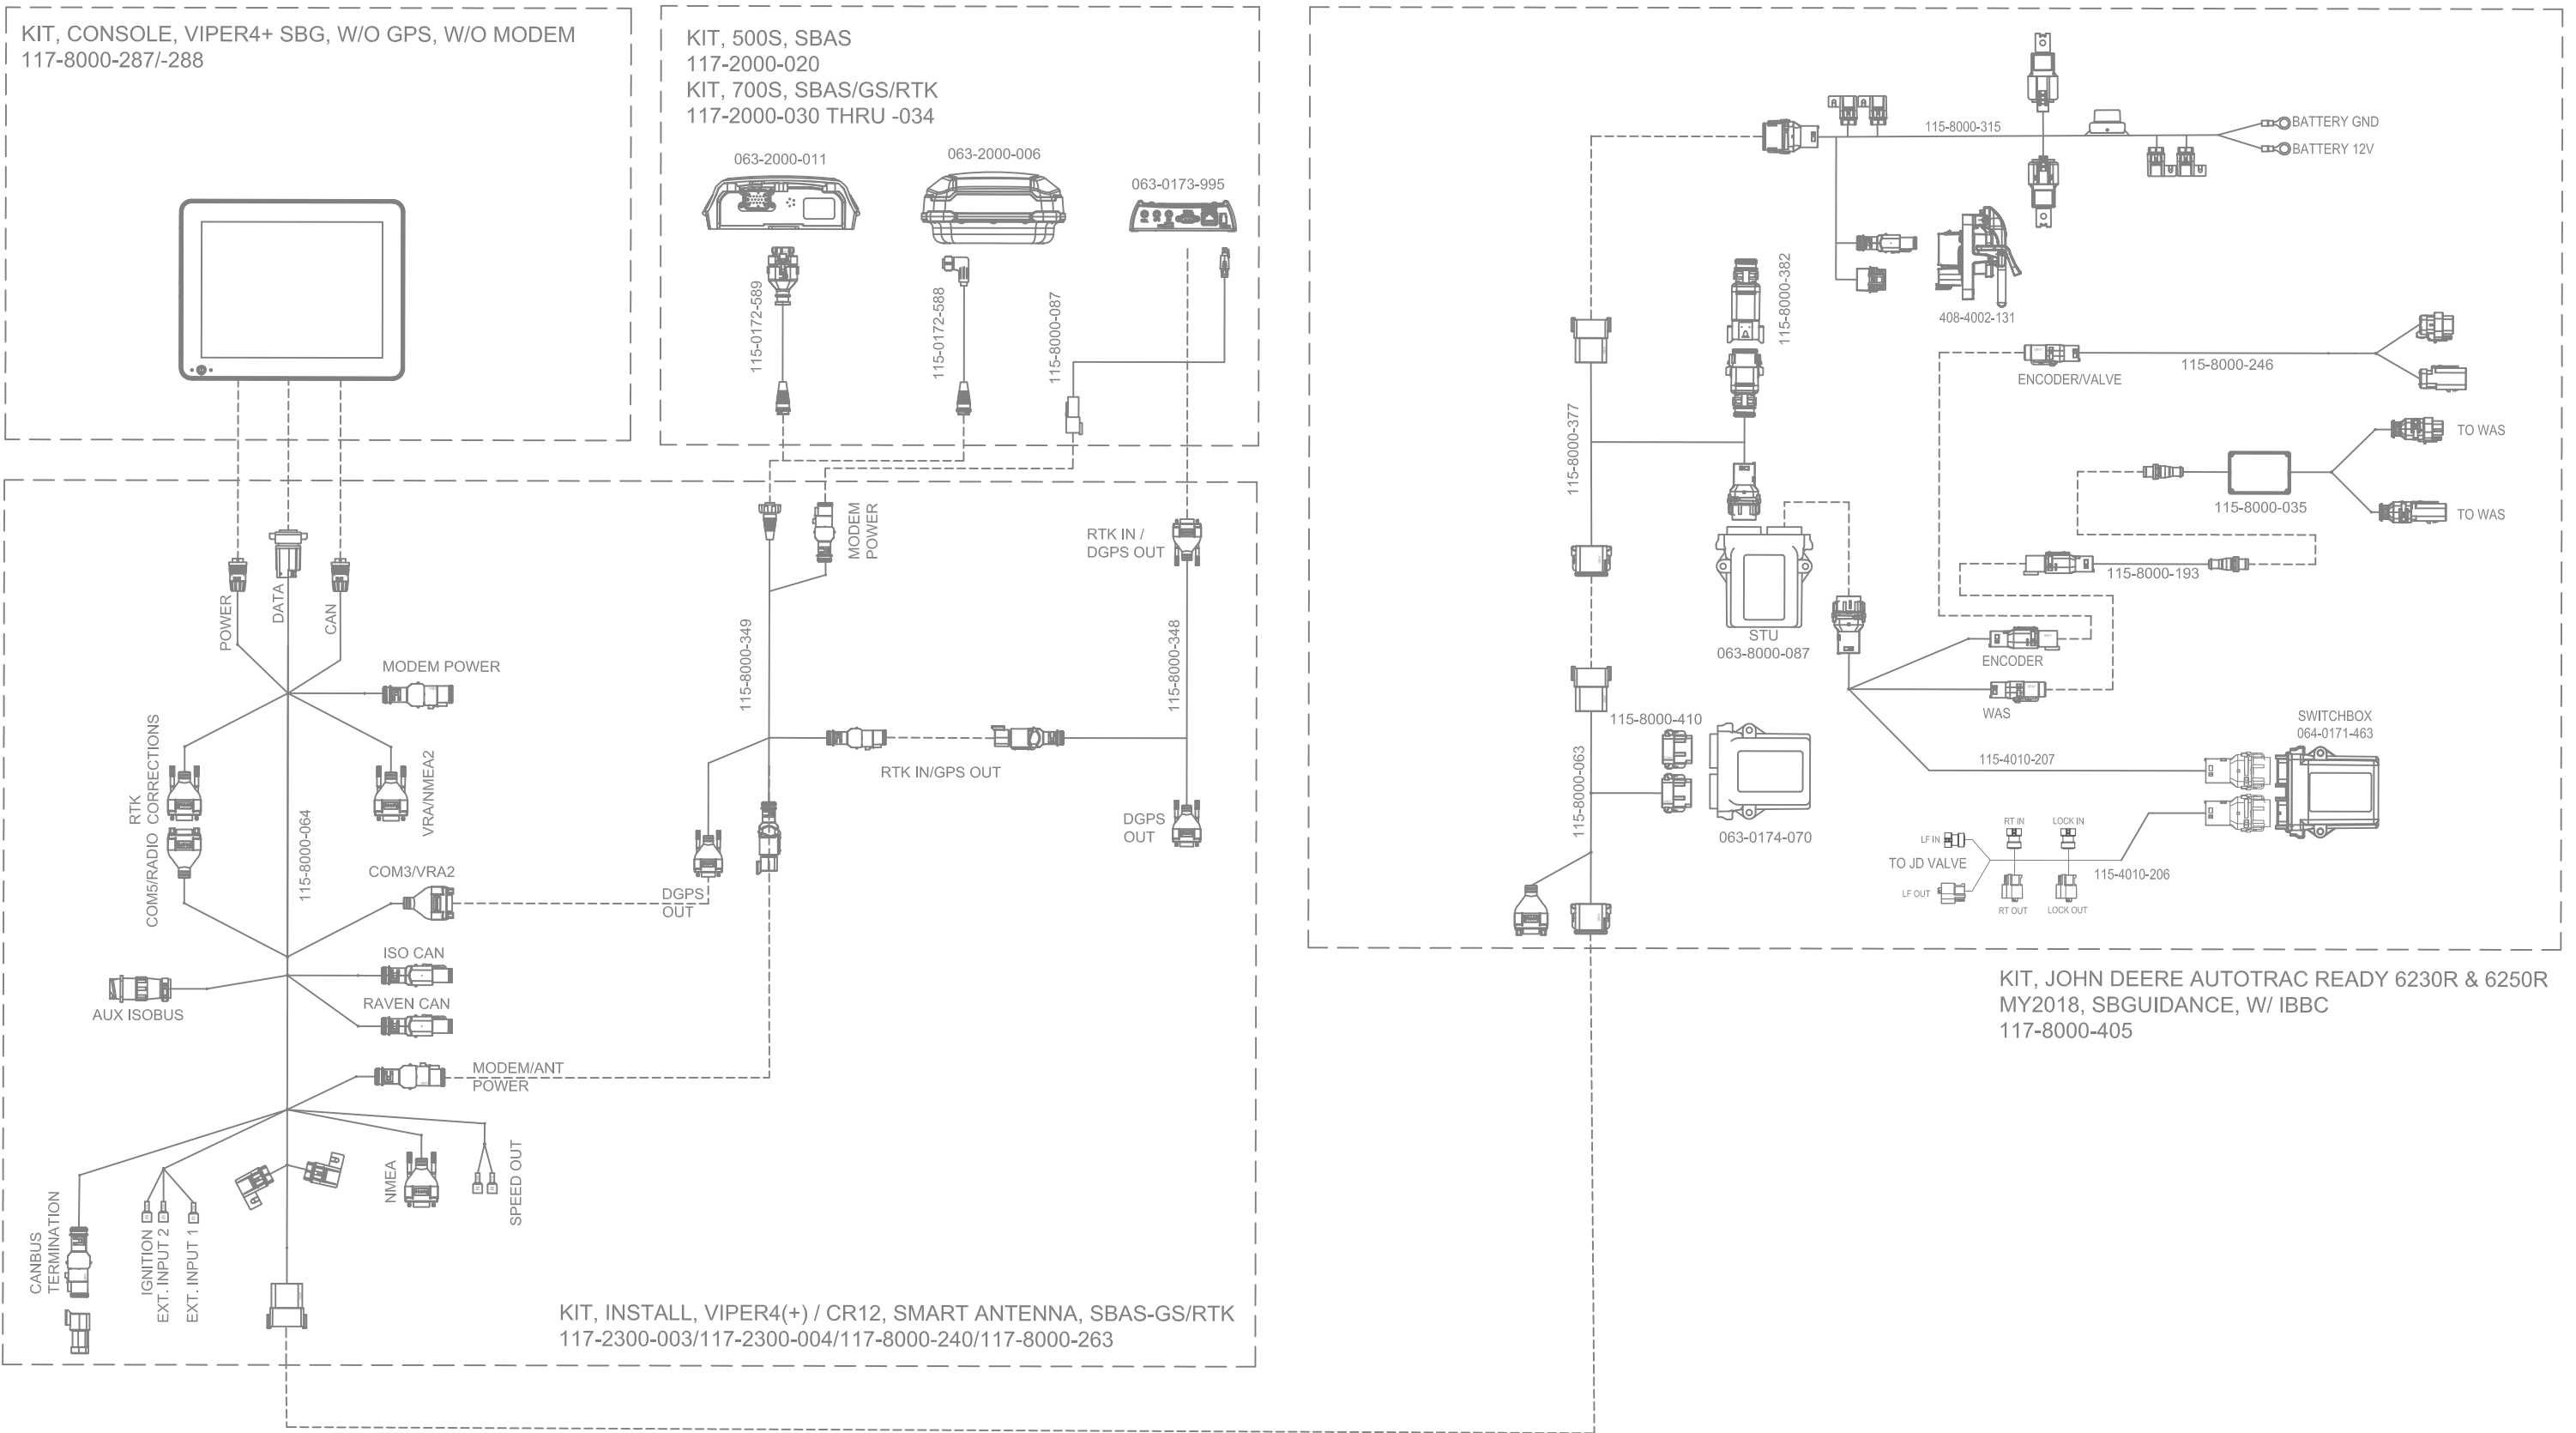

# SYSTEM DRAWING, JOHN DEERE AUTOTRAC READY 6230R & 6250R MY2018, SBGUIDANCE, W/ IBBC, EXTERNAL GPS

RELEASED DATE	ECO #	REV.	DRAWING NO.
11/2/20	36260	A	054-8000-405
1/20/21	36761	B	054-8000-405

# SYSTEM DRAWING, JOHN DEERE AUTOTRAC READY 6230R & 6250R MY2018, SBGUIDANCE, W/ IBBC, INTERNAL GPS, SLINGSHOT

KIT, CONSOLE, VIPER 4+SBG, SLINGSHOT  
117-8000-2711-2731-2751-277

KIT, INSTALL, VIPER4(+)/CR12, INTERNAL GPS, SLINGSHOT  
117-8000-2411-244

# SYSTEM DRAWING, JOHN DEERE AUTOTRAC READY 6230R & 6250R MY2018, SBGUIDANCE, W/ IBBC, INTERNAL GPS, RADIO

KIT, CONSOLE, VIPER 4+SBG,RADIO  
117-8000-270/-272/-274/-276

063-2000-005

115-8000-004

KIT, RADIO ANTENNA  
117-8000-313

121-8000-008

115-8000-106

KIT, INSTALL, VIPER4(+)/CR12, INTERNAL GPS, RADIO  
117-8000-236/-243

KIT, JOHN DEERE AUTOTRAC READY 6230R & 6250R  
MY2018, SBGUIDANCE, W/ IBBC  
117-8000-405

RELEASED DATE	ECO #	REV.	DRAWING NO.
11/2/20	36260	A	054-8000-405
1/20/21	36761	B	054-8000-405