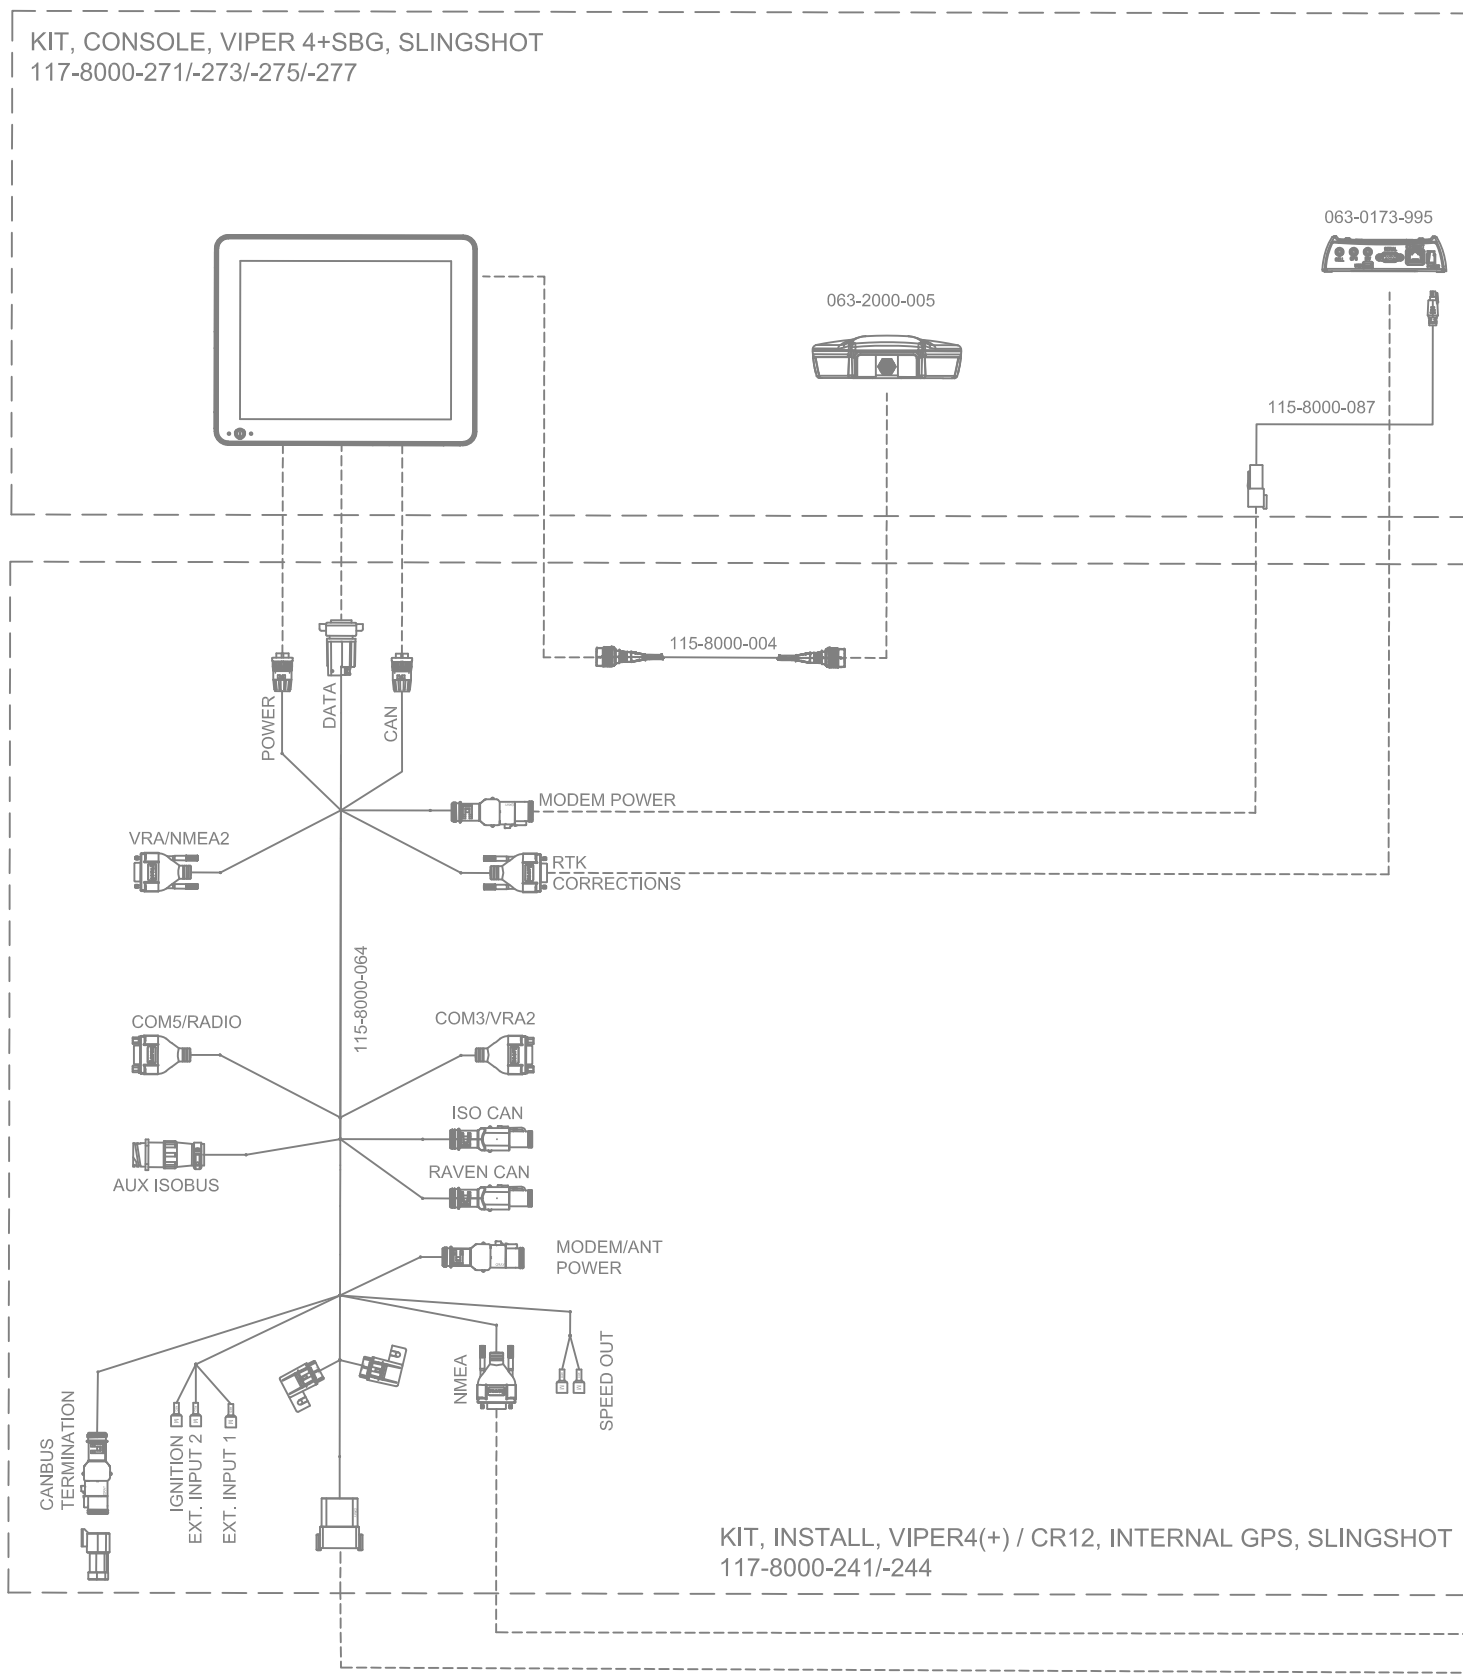

# SYSTEM DRAWING, JOHN DEERE AUTOTRAC READY 6230R & 6250R MY2018, SBGUIDANCE, W/ IBBC, EXTERNAL GPS

RELEASED DATE	ECO #	REV.	DRAWING NO.
11/2/20	36260	A	054-8000-405
1/20/21	36761	B	054-8000-405

# SYSTEM DRAWING, JOHN DEERE AUTOTRAC READY 6230R & 6250R MY2018, SBGUIDANCE, W/ IBBC, INTERNAL GPS, SLINGSHOT

KIT, CONSOLE, VIPER 4+SBG, SLINGSHOT  
117-8000-2711-2731-2751-277

KIT, INSTALL, VIPER4(+)/CR12, INTERNAL GPS, SLINGSHOT  
117-8000-2411-244

KIT, JOHN DEERE AUTOTRAC READY 6230R & 6250R  
MY2018, SBGUIDANCE, W/ IBBC  
117-8000-405

RELEASED DATE	ECO #	REV.	DRAWING NO.
11/2/20	36260	A	054-8000-405
1/20/21	36761	B	054-8000-405

# SYSTEM DRAWING, JOHN DEERE AUTOTRAC READY 6230R & 6250R MY2018, SBGUIDANCE, W/ IBBC, INTERNAL GPS, RADIO

KIT, CONSOLE, VIPER 4+SBG,RADIO  
117-8000-270/-272/-274/-276

063-2000-005

115-8000-004

KIT, RADIO ANTENNA  
117-8000-313