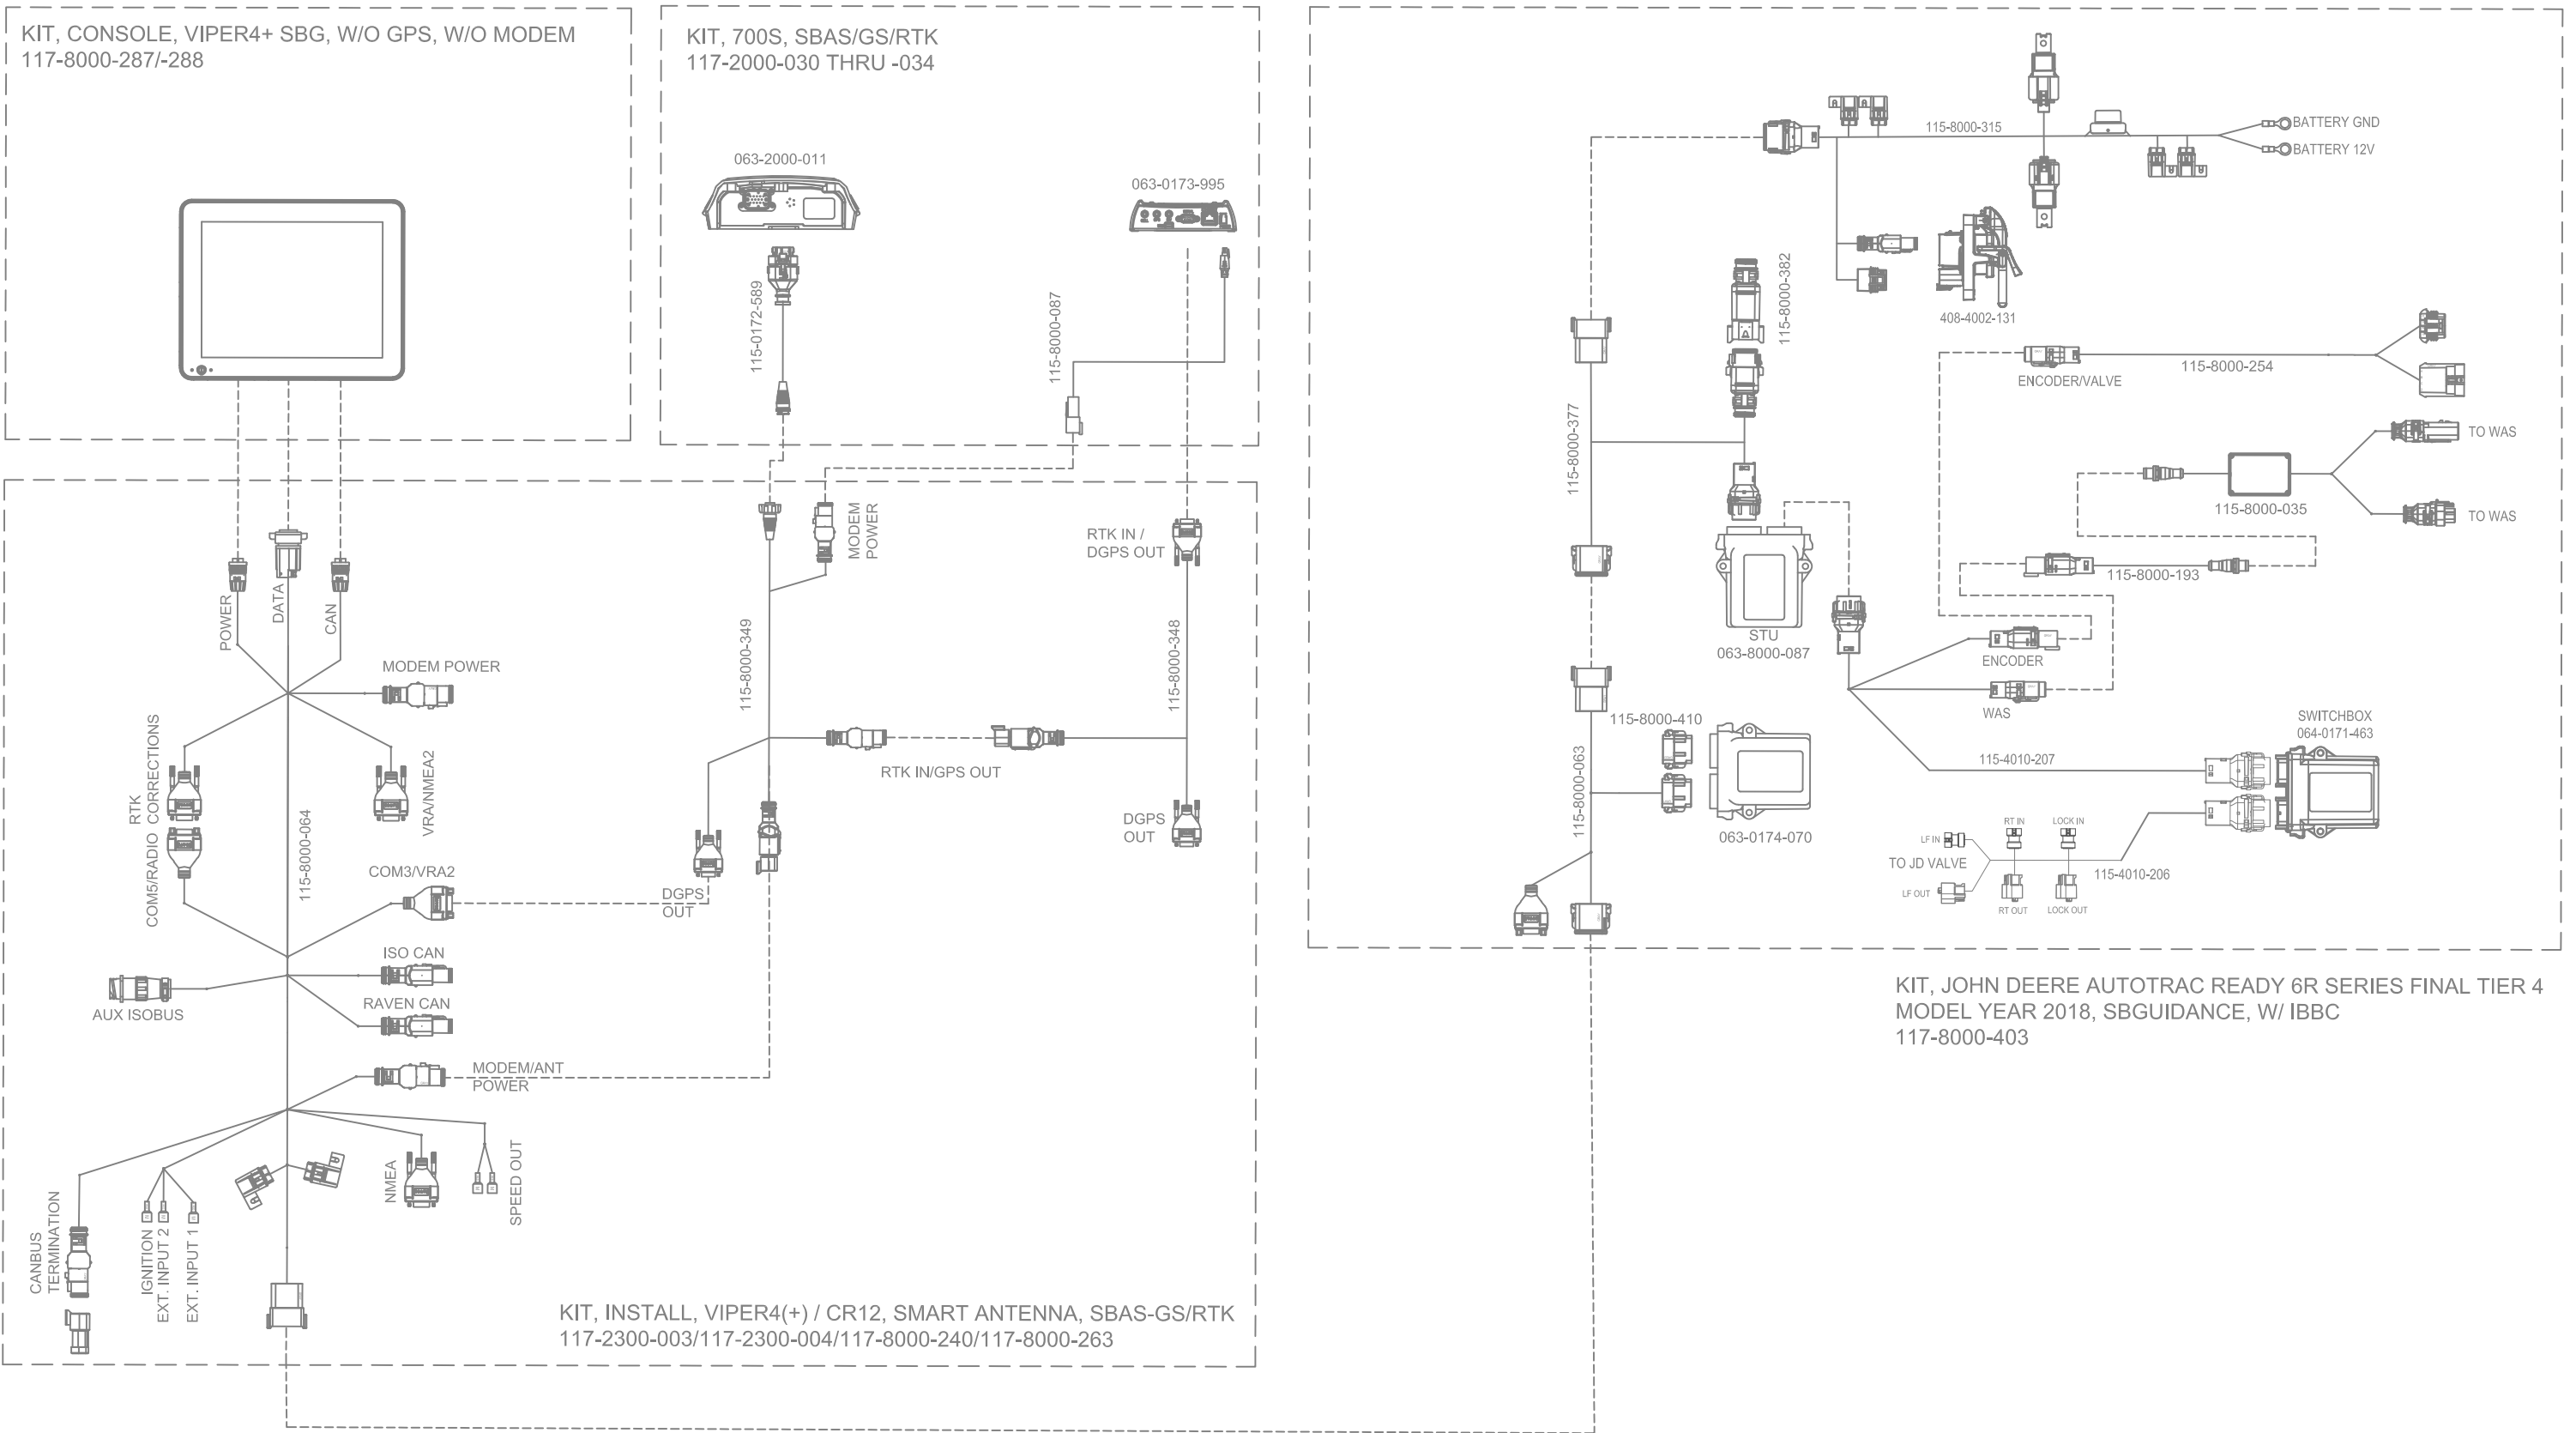

# SYSTEM DRAWING, JOHN DEERE AUTOTRAC READY 6R SERIES FINAL TIER 4 MODEL YEAR 2018, SBGUIDANCE, W/ IBBC, EXTERNAL GPS

RELEASED DATE	ECO #	REV.	DRAWING NO.
11/2/20	36333	A	054-8000-403
1/20/21	36756	B	054-8000-403

SYSTEM DRAWING, JOHN DEERE AUTOTRAC READY 6R SERIES FINAL TIER 4 MODEL YEAR 2018, SBGUIDANCE, W/ IBBC, INTERNAL GPS, SLINGSHOT

KIT, CONSOLE, VIPER 4+SBG, SLINGSHOT  
117-8000-2711-2731-2751-277

KIT, INSTALL, VIPER4(+)/CR12, INTERNAL GPS, SLINGSHOT  
117-8000-2411-244

# SYSTEM DRAWING, JOHN DEERE AUTOTRAC READY 6R SERIES FINAL TIER 4 MODEL YEAR 2018, SBGUIDANCE, W/ IBBC, INTERNAL GPS, RADIO

KIT, CONSOLE, VIPER 4+SBG,RADIO  
117-8000-270/-272/-274/-276

KIT, INSTALL, VIPER4(+)/CR12, INTERNAL GPS, RADIO  
117-8000-236/-243

KIT, JOHN DEERE AUTOTRAC READY 6R SERIES FINAL TIER 4  
MODEL YEAR 2018, SBGUIDANCE, W/ IBBC  
117-8000-403

RELEASED DATE	ECO #	REV.	DRAWING NO.
11/2/20	36333	A	054-8000-403
1/20/21	36756	B	054-8000-403