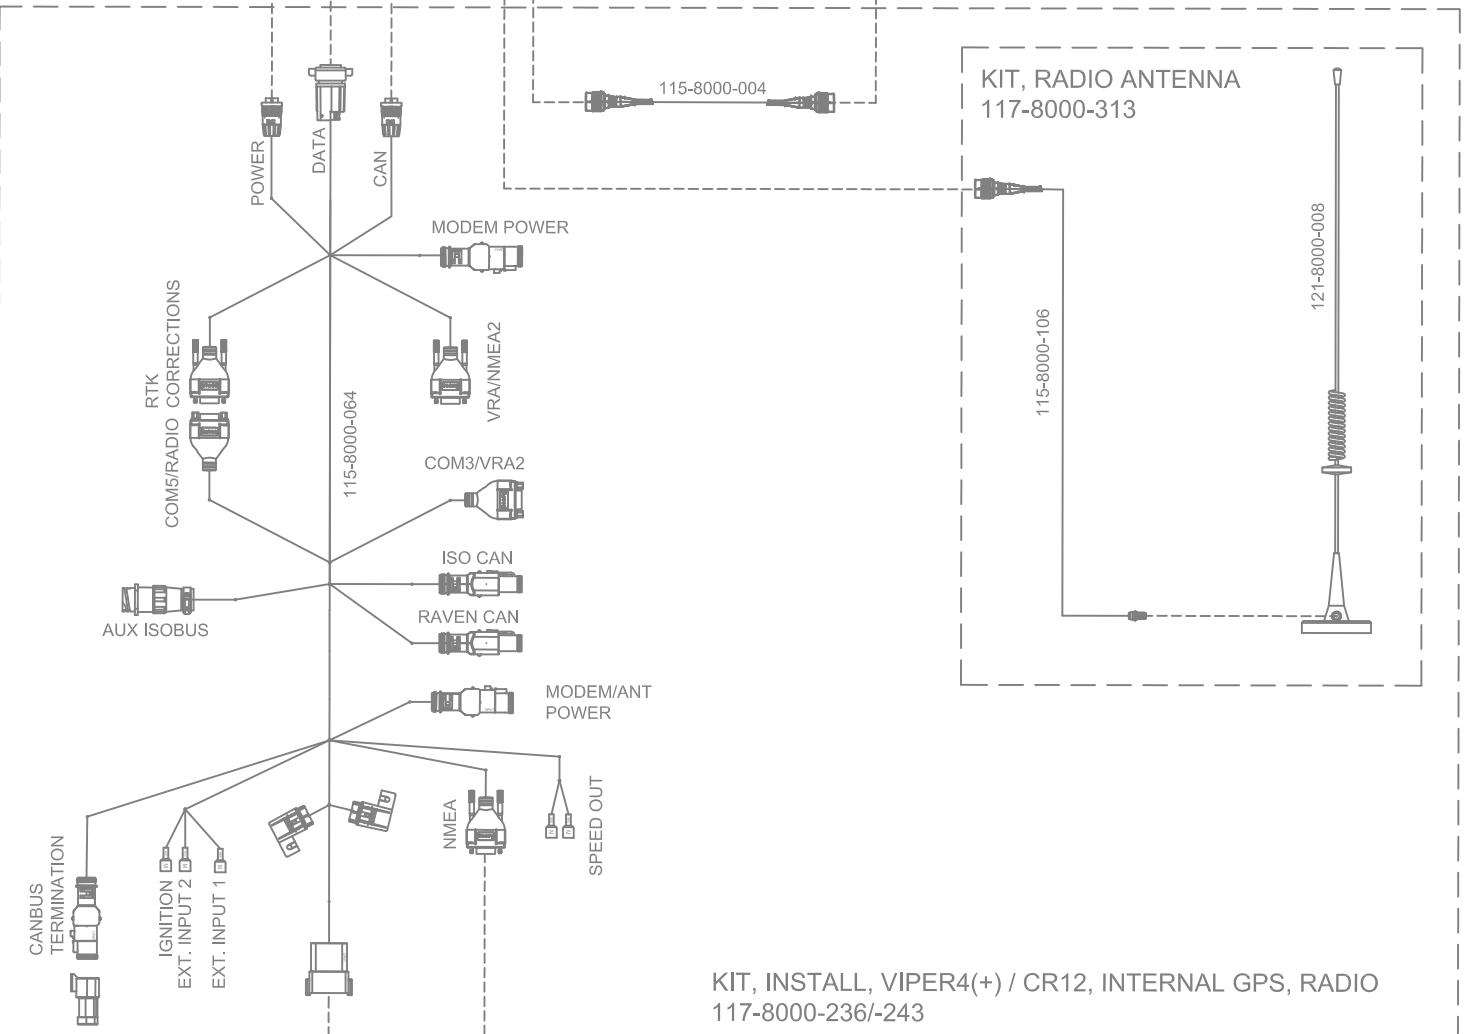

SYSTEM DRAWING, JOHN DEERE AUTOTRAC READY 6R SERIES FINAL TIER 4 MODEL YEAR 2018, SBGUIDANCE, W/ IBBC, INTERNAL GPS, SLINGSHOT

KIT, CONSOLE, VIPER 4+SBG, SLINGSHOT  
117-8000-2711-2731-2751-277

KIT, INSTALL, VIPER4(+)/CR12, INTERNAL GPS, SLINGSHOT  
117-8000-2411-244

KIT, JOHN DEERE AUTOTRAC READY 6R SERIES FINAL TIER 4  
MODEL YEAR 2018, SBGUIDANCE, W/ IBBC  
117-8000-403

RELEASED DATE	ECO #	REV.	DRAWING NO.
11/2/20	36333	A	054-8000-403
1/20/21	36756	B	054-8000-403

# SYSTEM DRAWING, JOHN DEERE AUTOTRAC READY 6R SERIES FINAL TIER 4 MODEL YEAR 2018, SBGUIDANCE, W/ IBBC, INTERNAL GPS, RADIO

KIT, CONSOLE, VIPER 4+SBG,RADIO  
117-8000-270/-272/-274/-276

KIT, INSTALL, VIPER4(+)/CR12, INTERNAL GPS, RADIO  
117-8000-236/-243