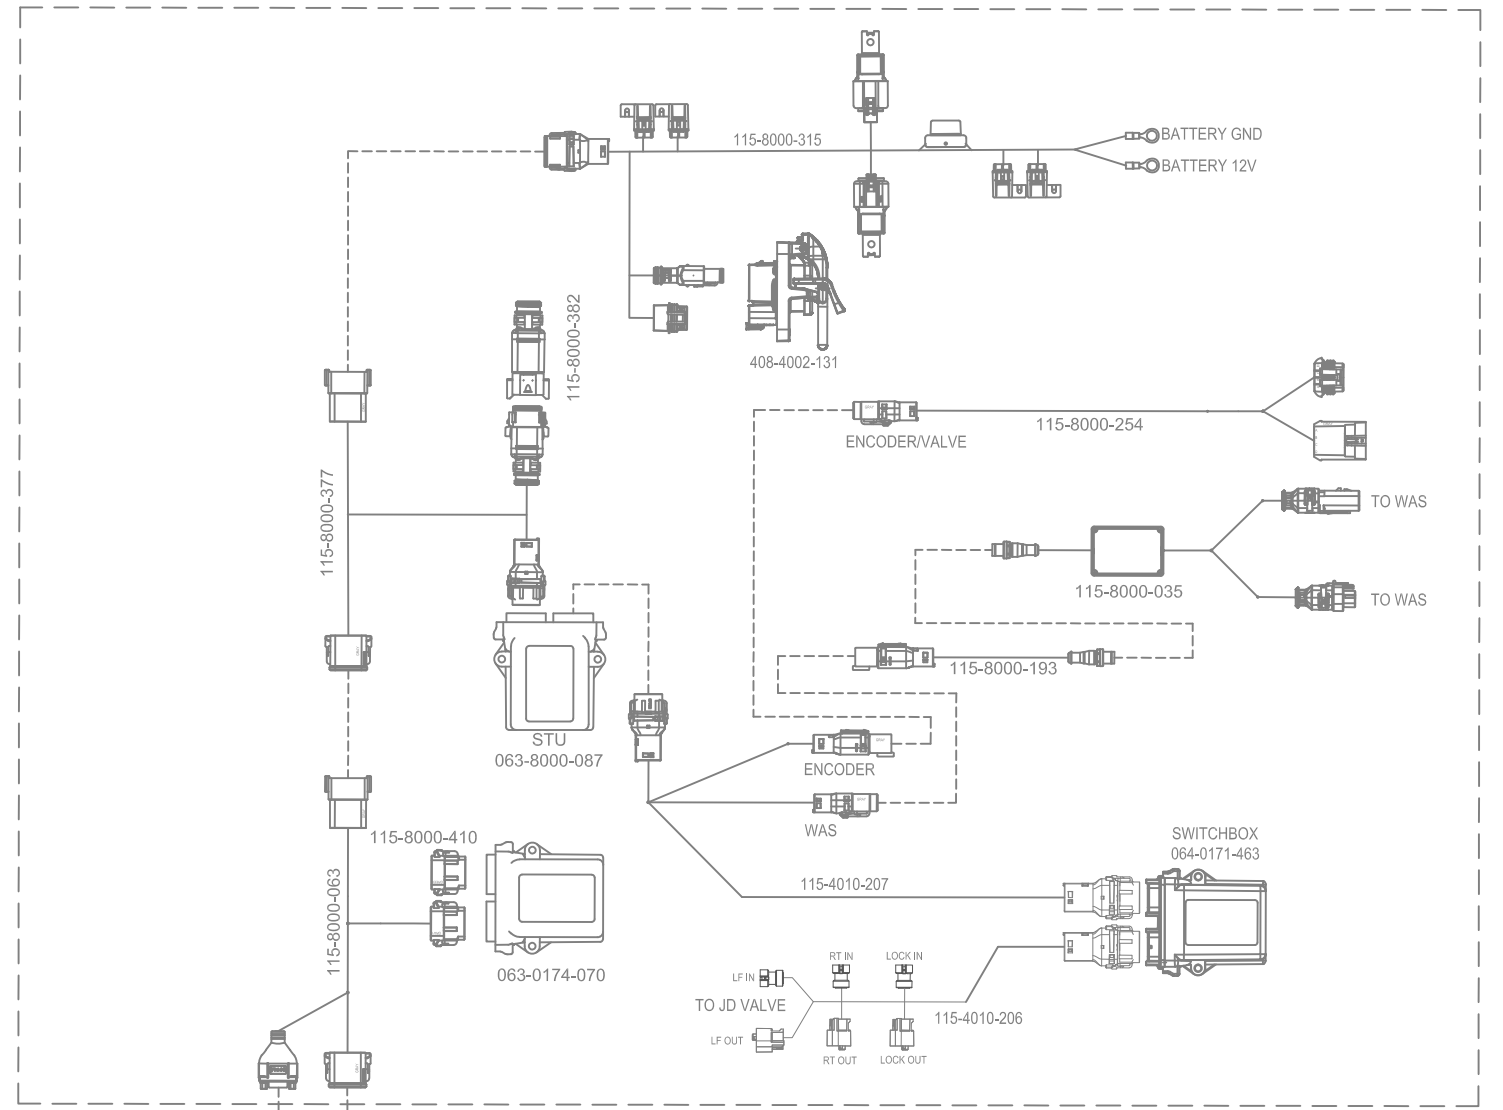

KIT, JOHN DEERE AUTOTRAC READY 6R SERIES FINAL TIER 4  
MODEL YEAR 2018, SBGUIDANCE, W/ IBBC  
117-8000-403

RELEASED DATE	ECO #	REV.	DRAWING NO.
11/2/20	36333	A	054-8000-403
1/20/21	36756	B	054-8000-403

# SYSTEM DRAWING, JOHN DEERE AUTOTRAC READY 6R SERIES FINAL TIER 4 MODEL YEAR 2018, SBGUIDANCE, W/ IBBC, INTERNAL GPS, RADIO

KIT, CONSOLE, VIPER 4+SBG,RADIO  
117-8000-270/-272/-274/-276

KIT, INSTALL, VIPER4(+)/CR12, INTERNAL GPS, RADIO  
117-8000-236/-243