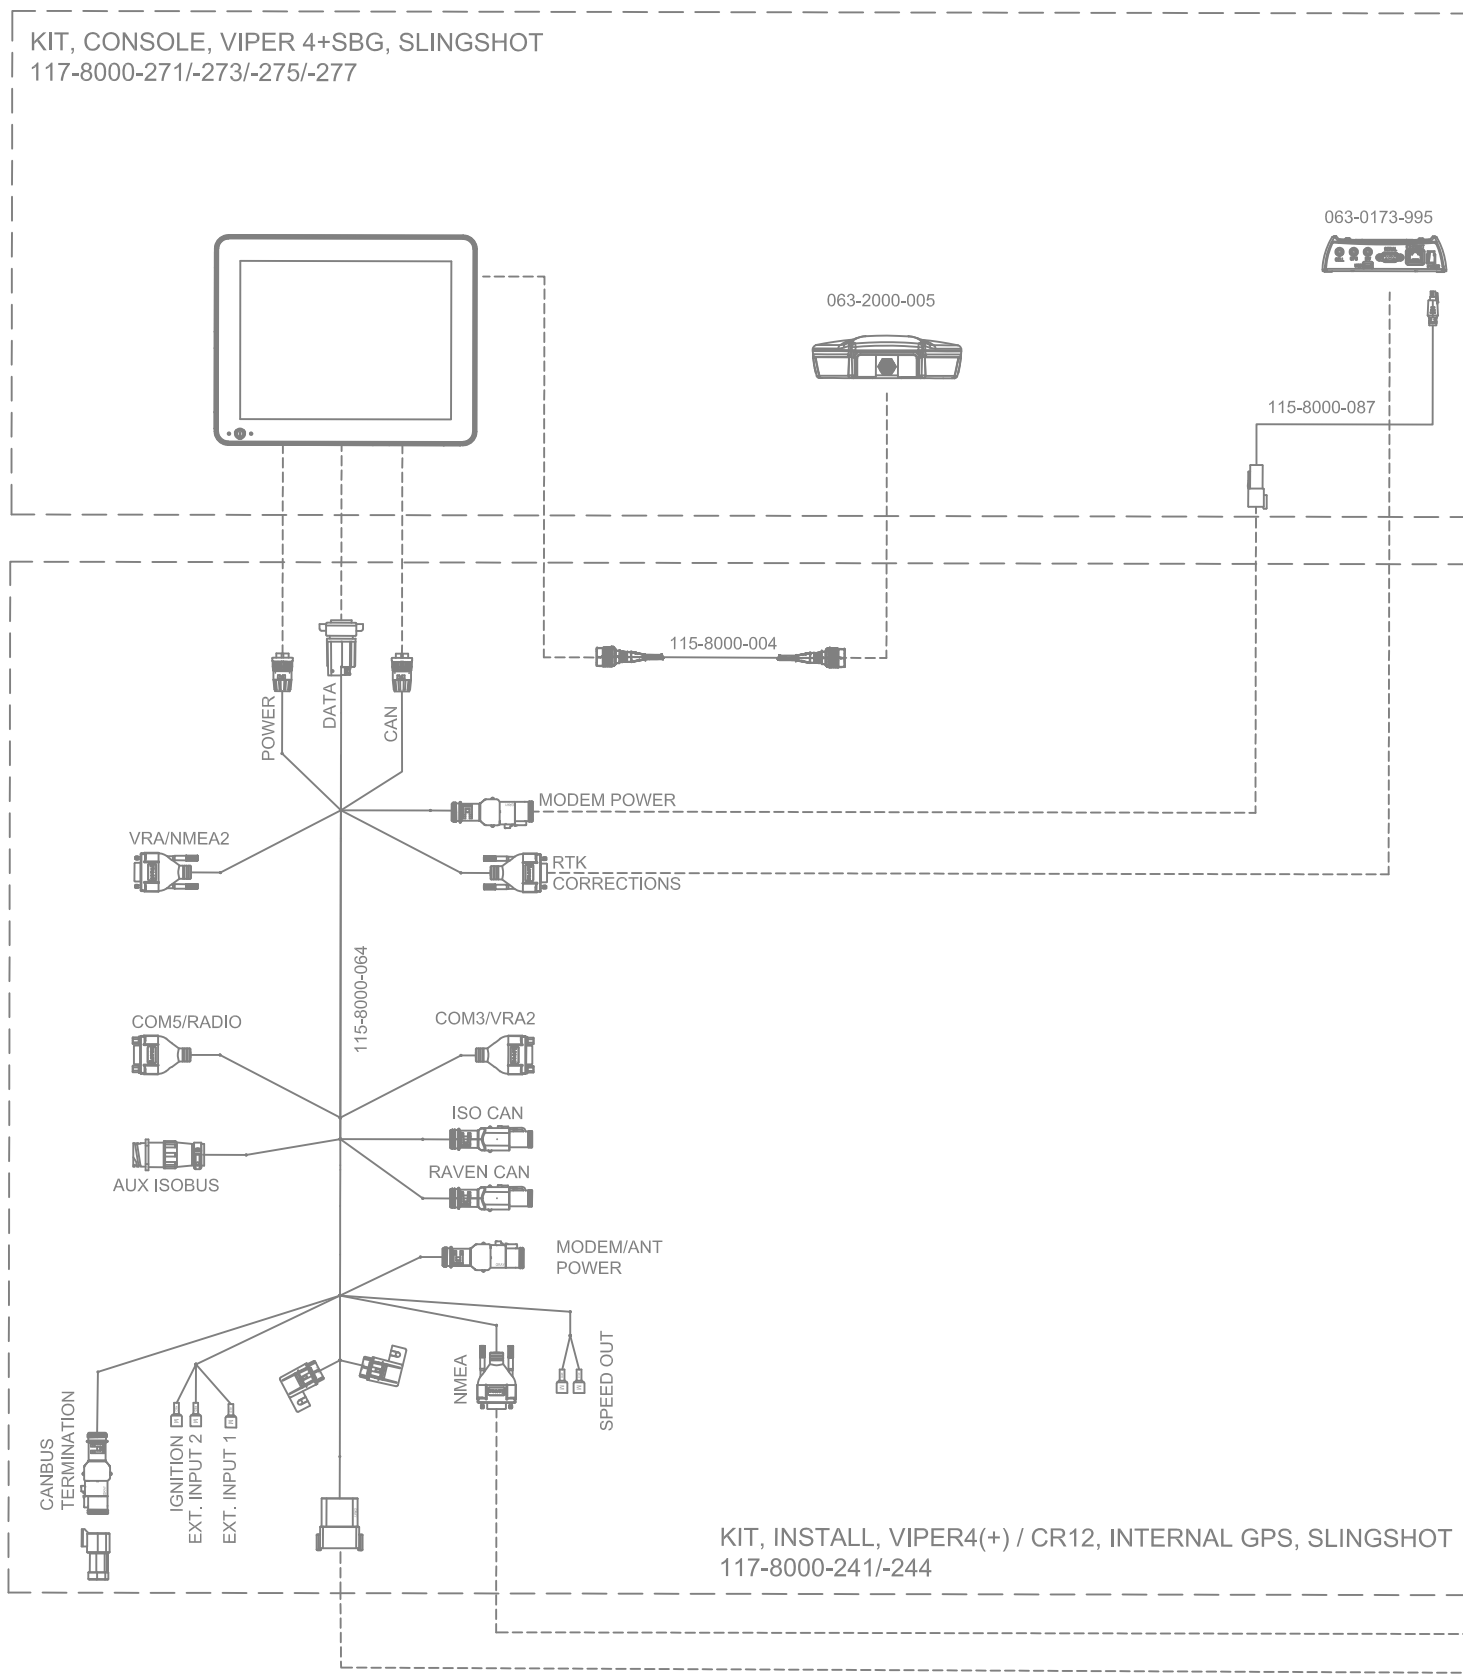

# SYSTEM DRAWING, JOHN DEERE AUTOTRAC READY 6R SERIES FINAL TIER 4 MODEL YEAR 2018, SBGUIDANCE, W/ IBBC, EXTERNAL GPS

RELEASED DATE	ECO #	REV.	DRAWING NO.
11/2/20	36333	A	054-8000-403
1/20/21	36756	B	054-8000-403

SYSTEM DRAWING, JOHN DEERE AUTOTRAC READY 6R SERIES FINAL TIER 4 MODEL YEAR 2018, SBGUIDANCE, W/ IBBC, INTERNAL GPS, SLINGSHOT

KIT, CONSOLE, VIPER 4+SBG, SLINGSHOT  
117-8000-2711-2731-2751-277

KIT, INSTALL, VIPER4(+)/CR12, INTERNAL GPS, SLINGSHOT  
117-8000-2411-244

# SYSTEM DRAWING, JOHN DEERE AUTOTRAC READY 6R SERIES FINAL TIER 4 MODEL YEAR 2018, SBGUIDANCE, W/ IBBC, INTERNAL GPS, RADIO

KIT, CONSOLE, VIPER 4+SBG,RADIO  
117-8000-270/-272/-274/-276

KIT, INSTALL, VIPER4(+)/CR12, INTERNAL GPS, RADIO  
117-8000-236/-243

KIT, JOHN DEERE AUTOTRAC READY 6R SERIES FINAL TIER 4  
MODEL YEAR 2018, SBGUIDANCE, W/ IBBC  
117-8000-403

RELEASED DATE	ECO #	REV.	DRAWING NO.
11/2/20	36333	A	054-8000-403
1/20/21	36756	B	054-8000-403