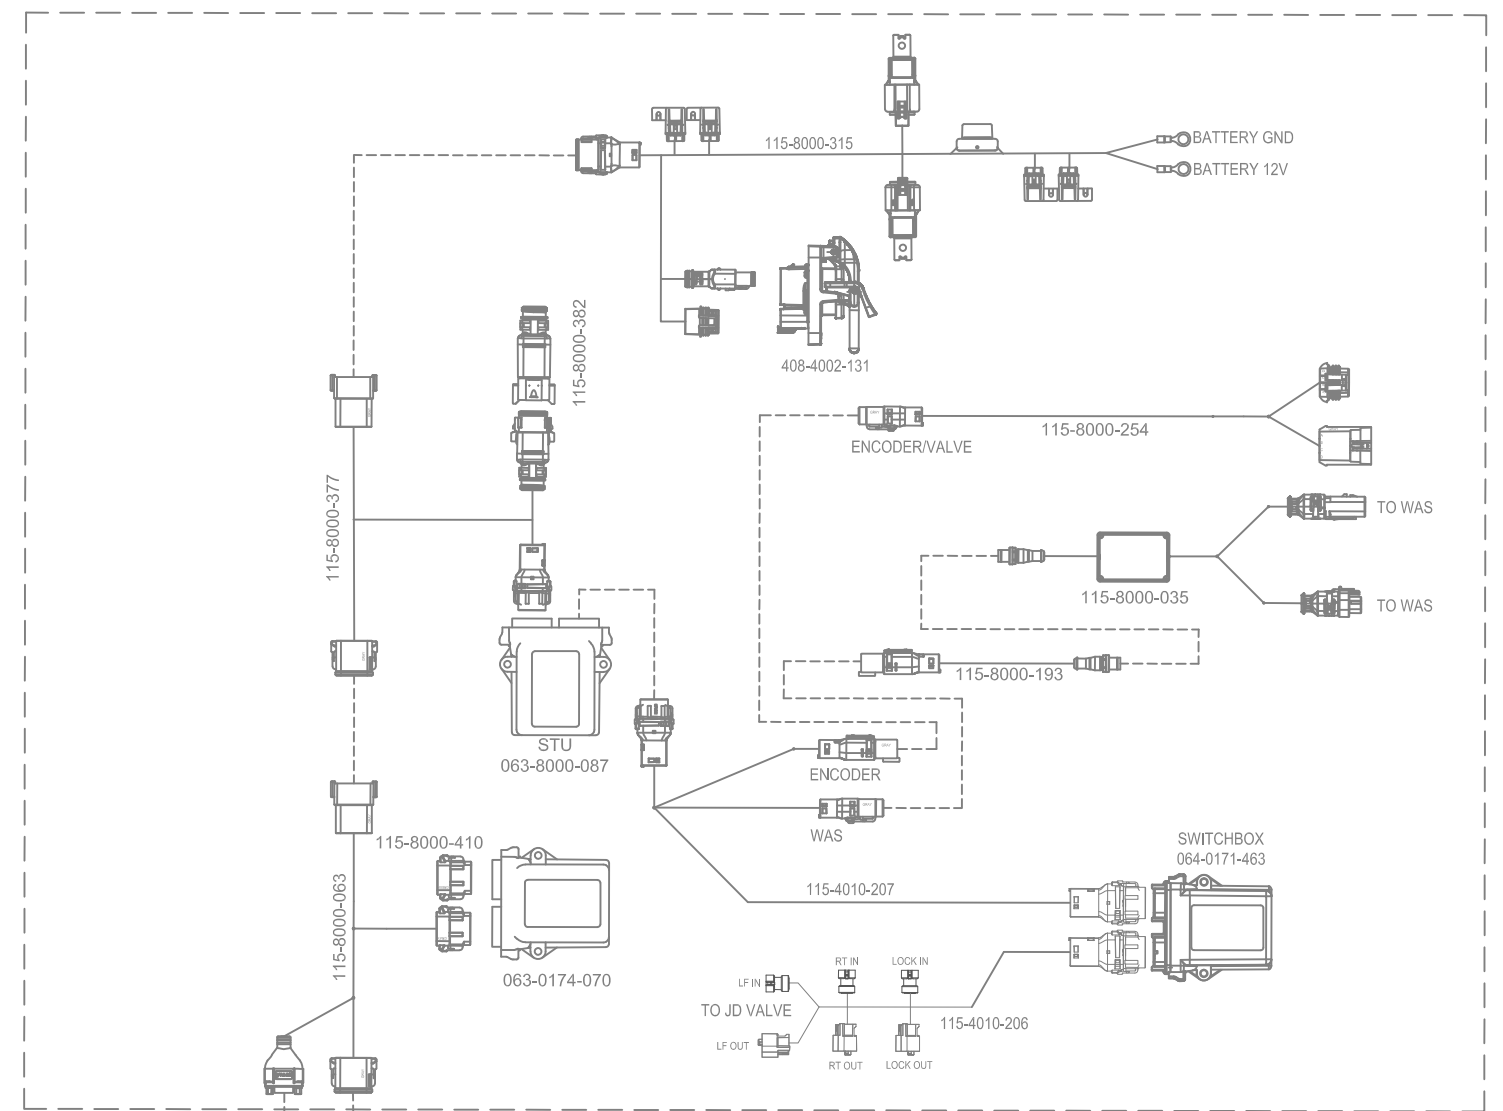

# SYSTEM DRAWING, JOHN DEERE AUTOTRAC READY 6R SERIES FINAL TIER 4 MODEL YEAR 2018, SBGUIDANCE, W/ IBBC, EXTERNAL GPS

RELEASED DATE	ECO #	REV.	DRAWING NO.
11/2/20	36333	A	054-8000-403
1/20/21	36756	B	054-8000-403

SYSTEM DRAWING, JOHN DEERE AUTOTRAC READY 6R SERIES FINAL TIER 4 MODEL YEAR 2018, SBGUIDANCE, W/ IBBC, INTERNAL GPS, SLINGSHOT

KIT, CONSOLE, VIPER 4+SBG, SLINGSHOT  
117-8000-2711-2731-2751-277

KIT, INSTALL, VIPER4(+)/CR12, INTERNAL GPS, SLINGSHOT  
117-8000-2411-244

# SYSTEM DRAWING, JOHN DEERE AUTOTRAC READY 6R SERIES FINAL TIER 4 MODEL YEAR 2018, SBGUIDANCE, W/ IBBC, INTERNAL GPS, RADIO

KIT, CONSOLE, VIPER 4+SBG,RADIO  
117-8000-270/-272/-274/-276

KIT, INSTALL, VIPER4(+)/CR12, INTERNAL GPS, RADIO  
117-8000-236/-243

KIT, JOHN DEERE AUTOTRAC READY 6R SERIES FINAL TIER 4  
MODEL YEAR 2018, SBGUIDANCE, W/ IBBC  
117-8000-403

RELEASED DATE	ECO #	REV.	DRAWING NO.
11/2/20	36333	A	054-8000-403
1/20/21	36756	B	054-8000-403