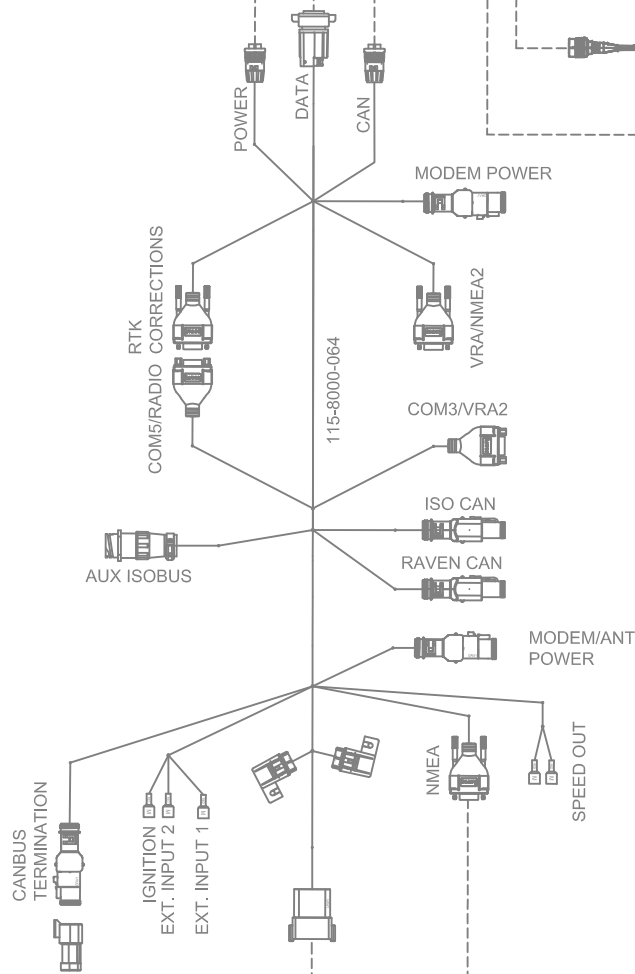

KIT, CONSOLE, VIPER 4+SBG, SLINGSHOT
117-8000-2711-2731-2751-277

KIT, JOHN DEERE AUTOTRAC READY 6R SERIES FINAL TIER 4
MODEL YEAR 2018, SBGUIDANCE, W/O IBBC
117-8000-402

RELEASED DATE	ECO #	REV.	DRAWING NO.
11/2/20	36333	A	054-8000-402
1/20/21	36756	B	054-8000-402

SYSTEM DRAWING, JOHN DEERE AUTOTRAC READY 6R SERIES FINAL TIER 4 MODEL YEAR 2018, SBGUIDANCE, W/O IBBC, INTERNAL GPS, RADIO

KIT, CONSOLE, VIPER 4+SBG,RADIO
117-8000-270/-272/-274/-276

063-2000-005

115-8000-004

KIT, RADIO ANTENNA
117-8000-313

115-8000-106

121-8000-008

KIT, INSTALL, VIPER4(+)/CR12, INTERNAL GPS, RADIO
117-8000-236/-243

KIT, JOHN DEERE AUTOTRAC READY 6R SERIES FINAL TIER 4
MODEL YEAR 2018, SBGUIDANCE, W/O IBBC
117-8000-402

RELEASED DATE	ECO #	REV.	DRAWING NO.
11/2/20	36333	A	054-8000-402
1/20/21	36756	B	054-8000-402