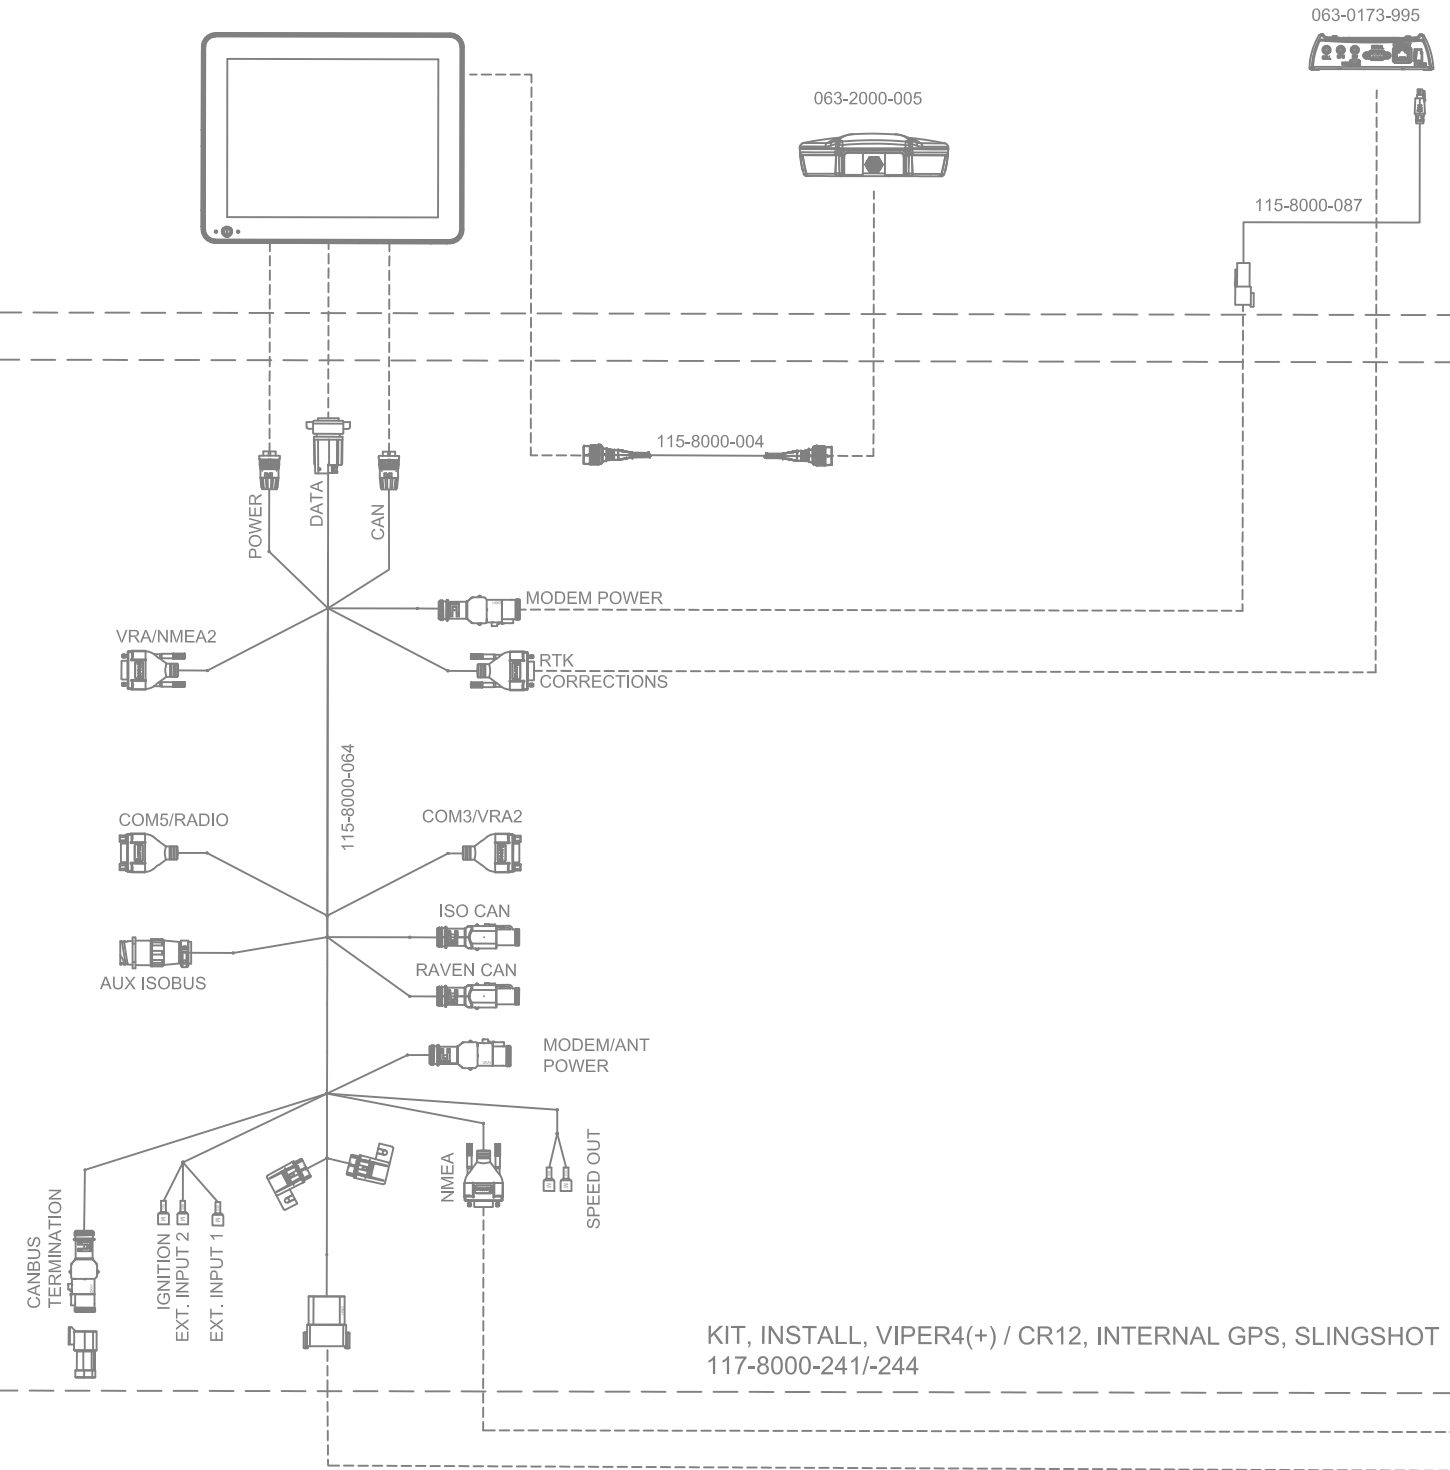

SYSTEM DRAWING, JOHN DEERE AUTOTRAC READY 6R SERIES FINAL TIER 4 MODEL YEAR 2018, SBGUIDANCE, W/O IBBC, INTERNAL GPS, SLINGSHOT

KIT, CONSOLE, VIPER 4+SBG, SLINGSHOT
117-8000-2711-2731-2751-277

KIT, JOHN DEERE AUTOTRAC READY 6R SERIES FINAL TIER 4
MODEL YEAR 2018, SBGUIDANCE, W/O IBBC
117-8000-402

RELEASED DATE	ECO #	REV.	DRAWING NO.
11/2/20	36333	A	054-8000-402
1/20/21	36756	B	054-8000-402