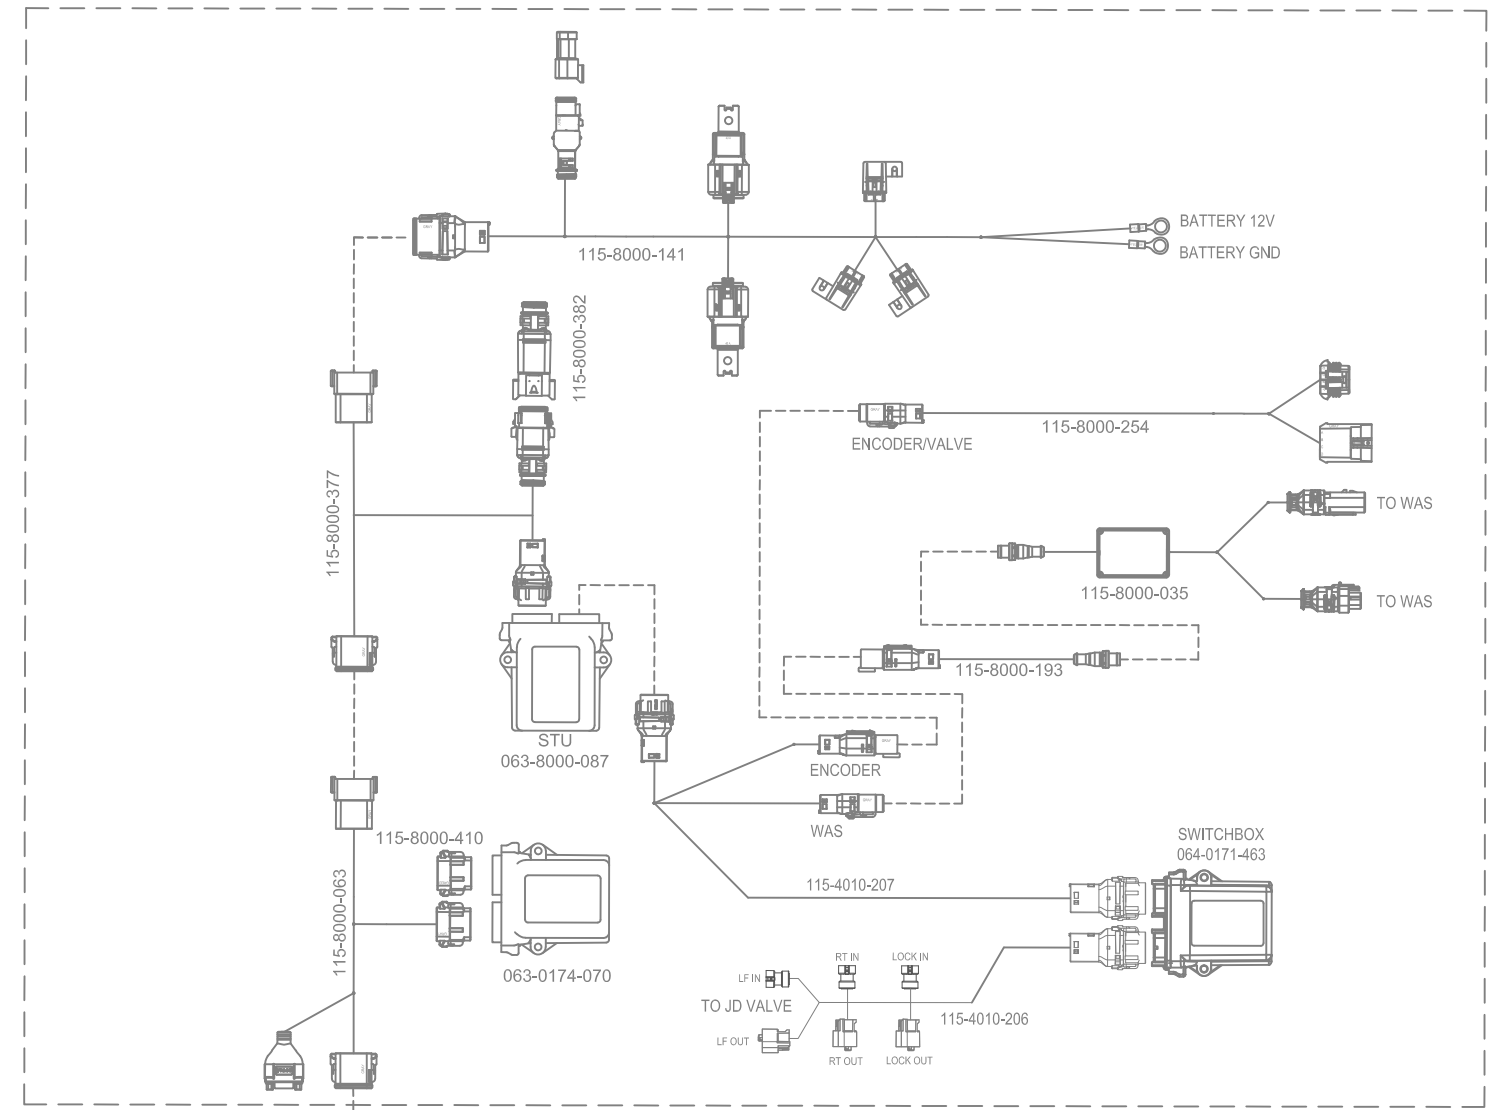

SYSTEM DRAWING, JOHN DEERE AUTOTRAC READY 6R SERIES FINAL TIER 4 MODEL YEAR 2018, SBGUIDANCE, W/O IBCB, EXTERNAL GPS

KIT, JOHN DEERE AUTOTRAC READY 6R SERIES FINAL TIER 4 MODEL YEAR 2018, SBGUIDANCE, W/O IBCB
117-8000-402

RELEASED DATE	ECO #	REV.	DRAWING NO.
11/2/20	36333	A	054-8000-402
1/20/21	36756	B	054-8000-402

SYSTEM DRAWING, JOHN DEERE AUTOTRAC READY 6R SERIES FINAL TIER 4 MODEL YEAR 2018, SBGUIDANCE, W/O IBBC, INTERNAL GPS, SLINGSHOT

KIT, CONSOLE, VIPER 4+SBG, SLINGSHOT
117-8000-2711-2731-2751-277

KIT, JOHN DEERE AUTOTRAC READY 6R SERIES FINAL TIER 4
MODEL YEAR 2018, SBGUIDANCE, W/O IBBC
117-8000-402

RELEASED DATE	ECO #	REV.	DRAWING NO.
11/2/20	36333	A	054-8000-402
1/20/21	36756	B	054-8000-402

SYSTEM DRAWING, JOHN DEERE AUTOTRAC READY 6R SERIES FINAL TIER 4 MODEL YEAR 2018, SBGUIDANCE, W/O IBBC, INTERNAL GPS, RADIO

KIT, CONSOLE, VIPER 4+SBG,RADIO
117-8000-270/-272/-274/-276

063-2000-005

115-8000-004