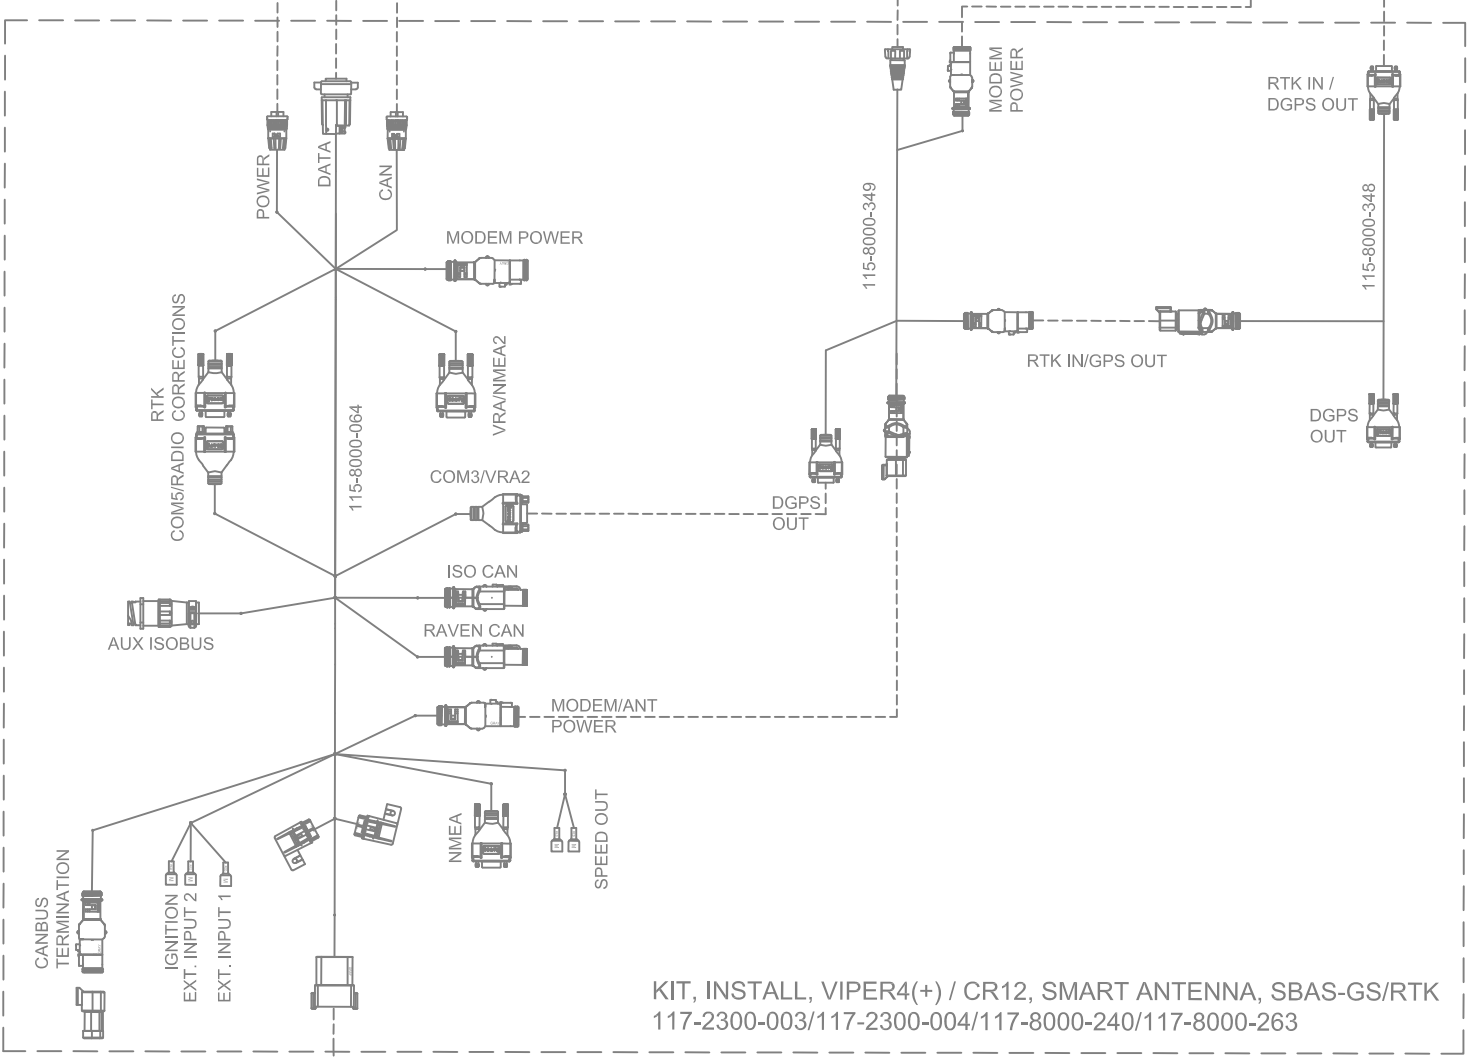

SYSTEM DRAWING, JOHN DEERE AUTOTRAC READY 6R SERIES FINAL TIER 4 MODEL YEAR 2018, SBGUIDANCE, W/O IBCB, EXTERNAL GPS

KIT, JOHN DEERE AUTOTRAC READY 6R SERIES FINAL TIER 4 MODEL YEAR 2018, SBGUIDANCE, W/O IBCB
117-8000-402

RELEASED DATE	ECO #	REV.	DRAWING NO.
11/2/20	36333	A	054-8000-402
1/20/21	36756	B	054-8000-402

SYSTEM DRAWING, JOHN DEERE AUTOTRAC READY 6R SERIES FINAL TIER 4 MODEL YEAR 2018, SBGUIDANCE, W/O IBBC, INTERNAL GPS, SLINGSHOT

KIT, CONSOLE, VIPER 4+SBG, SLINGSHOT
117-8000-2711-2731-2751-277

KIT, JOHN DEERE AUTOTRAC READY 6R SERIES FINAL TIER 4
MODEL YEAR 2018, SBGUIDANCE, W/O IBBC
117-8000-402

RELEASED DATE	ECO #	REV.	DRAWING NO.
11/2/20	36333	A	054-8000-402
1/20/21	36756	B	054-8000-402

RELEASED DATE	ECO #	REV.	DRAWING NO.
11/2/20	36333	A	054-8000-402
1/20/21	36756	B	054-8000-402