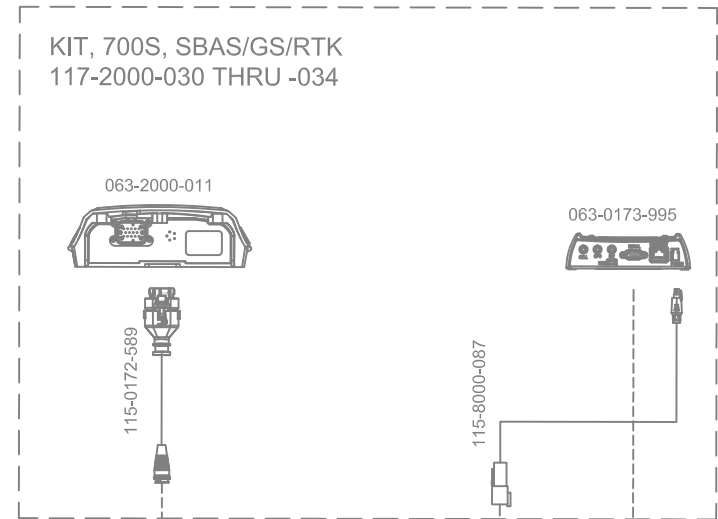

SYSTEM DRAWING, JOHN DEERE AUTOTRAC READY 6R SERIES FINAL TIER 4 MODEL YEAR 2018, SBGUIDANCE, W/O IBCB, EXTERNAL GPS

KIT, JOHN DEERE AUTOTRAC READY 6R SERIES FINAL TIER 4 MODEL YEAR 2018, SBGUIDANCE, W/O IBCB
117-8000-402

RELEASED DATE	ECO #	REV.	DRAWING NO.
11/2/20	36333	A	054-8000-402
1/20/21	36756	B	054-8000-402

SYSTEM DRAWING, JOHN DEERE AUTOTRAC READY 6R SERIES FINAL TIER 4 MODEL YEAR 2018, SBGUIDANCE, W/O IBBC, INTERNAL GPS, SLINGSHOT

KIT, CONSOLE, VIPER 4+SBG, SLINGSHOT
117-8000-2711-2731-2751-277

KIT, JOHN DEERE AUTOTRAC READY 6R SERIES FINAL TIER 4
MODEL YEAR 2018, SBGUIDANCE, W/O IBBC
117-8000-402

RELEASED DATE	ECO #	REV.	DRAWING NO.
11/2/20	36333	A	054-8000-402
1/20/21	36756	B	054-8000-402