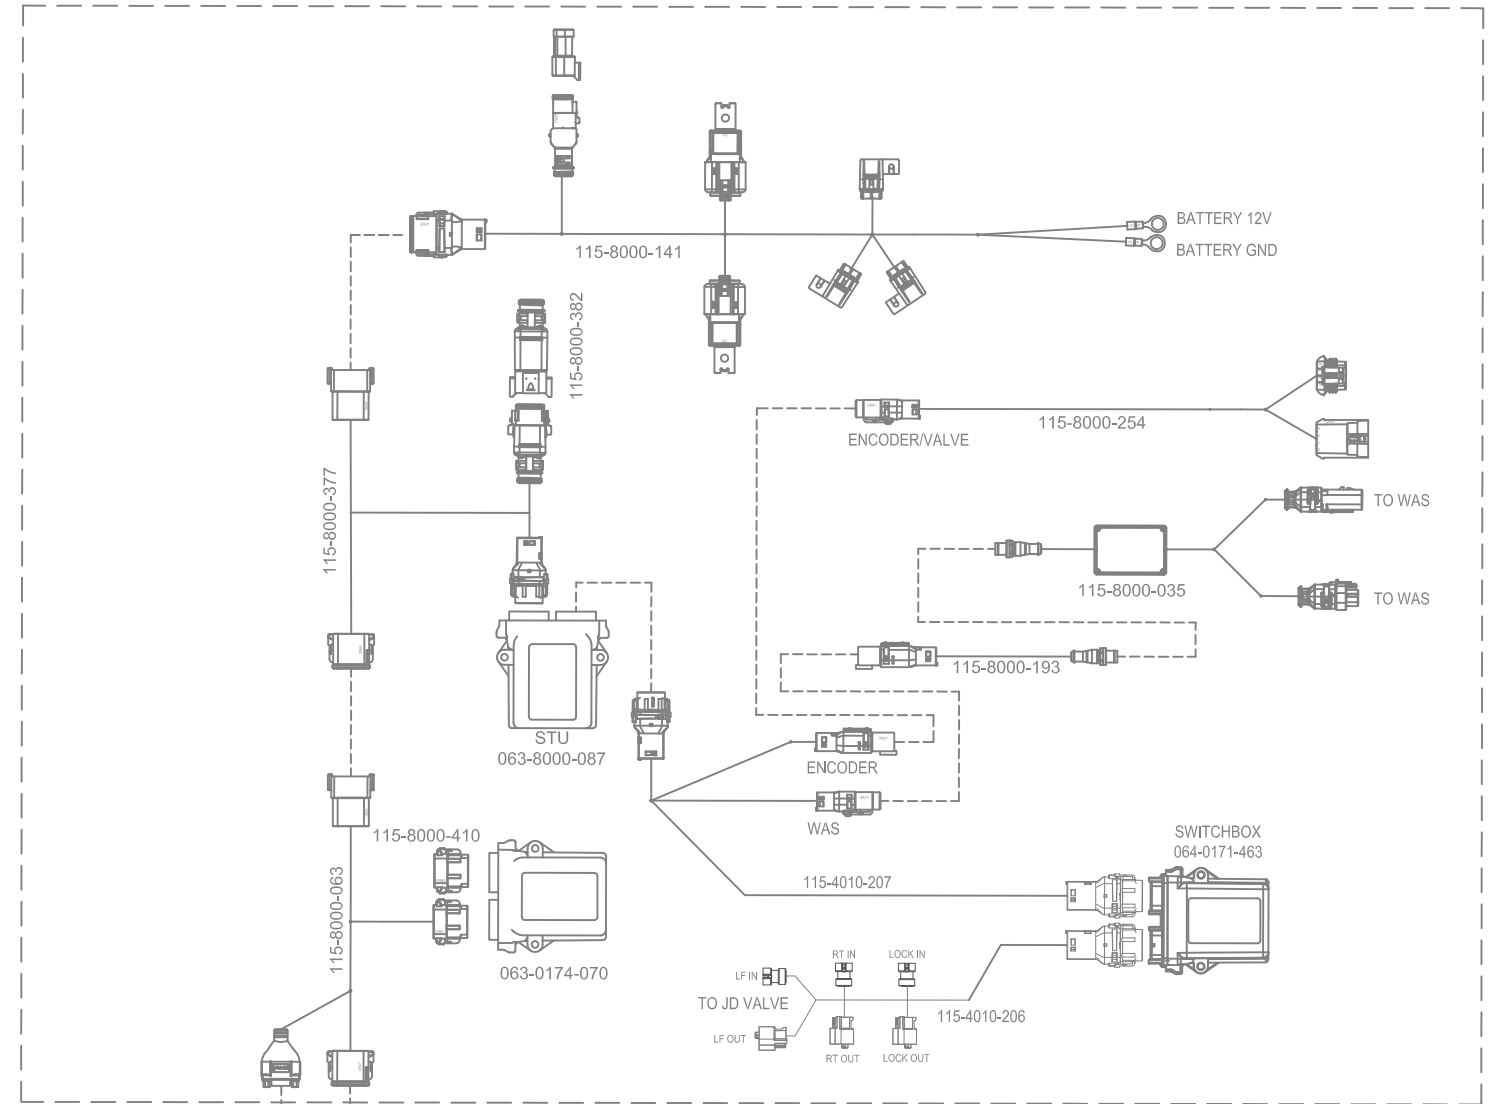

SYSTEM DRAWING, JOHN DEERE AUTOTRAC READY 6R SERIES FINAL TIER 4 MODEL YEAR 2018, SBGUIDANCE, W/O IBCB, EXTERNAL GPS

KIT, JOHN DEERE AUTOTRAC READY 6R SERIES FINAL TIER 4 MODEL YEAR 2018, SBGUIDANCE, W/O IBCB
117-8000-402

RELEASED DATE	ECO #	REV.	DRAWING NO.
11/2/20	36333	A	054-8000-402
1/20/21	36756	B	054-8000-402

SYSTEM DRAWING, JOHN DEERE AUTOTRAC READY 6R SERIES FINAL TIER 4 MODEL YEAR 2018, SBGUIDANCE, W/O IBBC, INTERNAL GPS, SLINGSHOT

KIT, CONSOLE, VIPER 4+SBG, SLINGSHOT
117-8000-2711-2731-2751-277

KIT, JOHN DEERE AUTOTRAC READY 6R SERIES FINAL TIER 4
MODEL YEAR 2018, SBGUIDANCE, W/O IBBC
117-8000-402

RELEASED DATE	ECO #	REV.	DRAWING NO.
11/2/20	36333	A	054-8000-402
1/20/21	36756	B	054-8000-402

SYSTEM DRAWING, JOHN DEERE AUTOTRAC READY 6R SERIES FINAL TIER 4 MODEL YEAR 2018, SBGUIDANCE, W/O IBBC, INTERNAL GPS, RADIO

KIT, CONSOLE, VIPER 4+SBG,RADIO
117-8000-270/-272/-274/-276

063-2000-005

115-8000-004