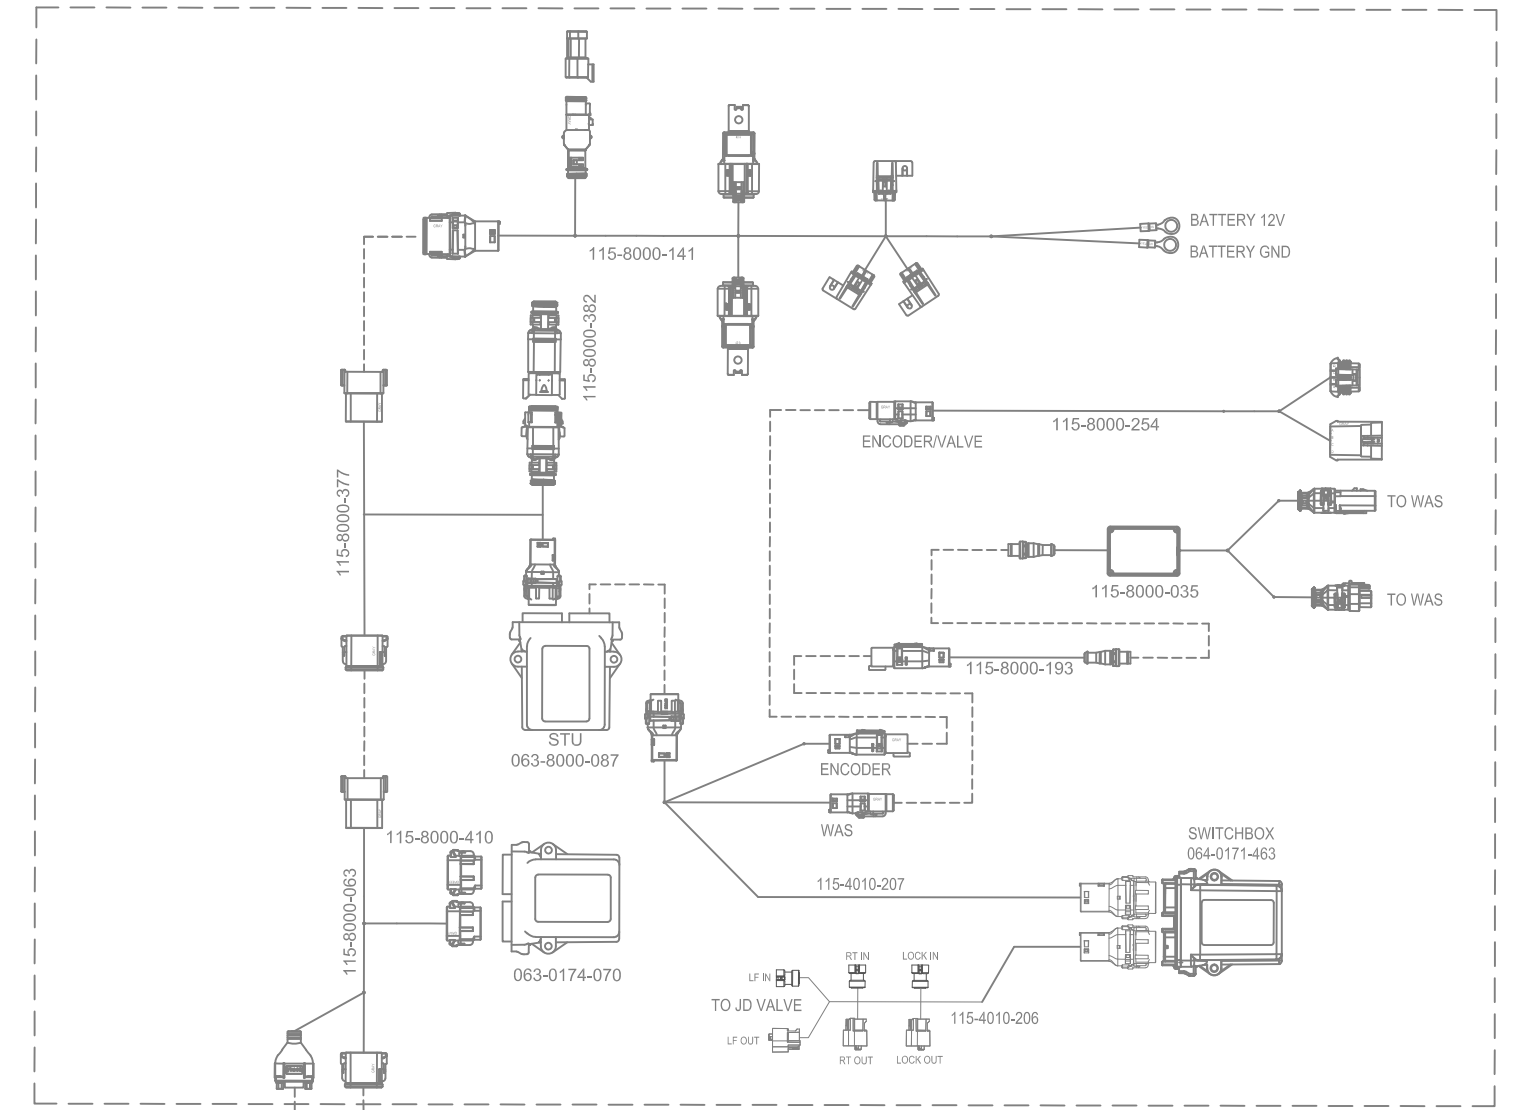

SYSTEM DRAWING, JOHN DEERE AUTOTRAC READY 6R SERIES FINAL TIER 4 MODEL YEAR 2018, SBGUIDANCE, W/O IBBC, INTERNAL GPS, RADIO

KIT, CONSOLE, VIPER 4+SBG,RADIO
117-8000-270/-272/-274/-276

063-2000-005

115-8000-004

KIT, RADIO ANTENNA
117-8000-313

115-8000-106

121-8000-008

KIT, INSTALL, VIPER4(+)/CR12, INTERNAL GPS, RADIO
117-8000-236/-243

KIT, JOHN DEERE AUTOTRAC READY 6R SERIES FINAL TIER 4
MODEL YEAR 2018, SBGUIDANCE, W/O IBBC
117-8000-402

RELEASED DATE	ECO #	REV.	DRAWING NO.
11/2/20	36333	A	054-8000-402
1/20/21	36756	B	054-8000-402