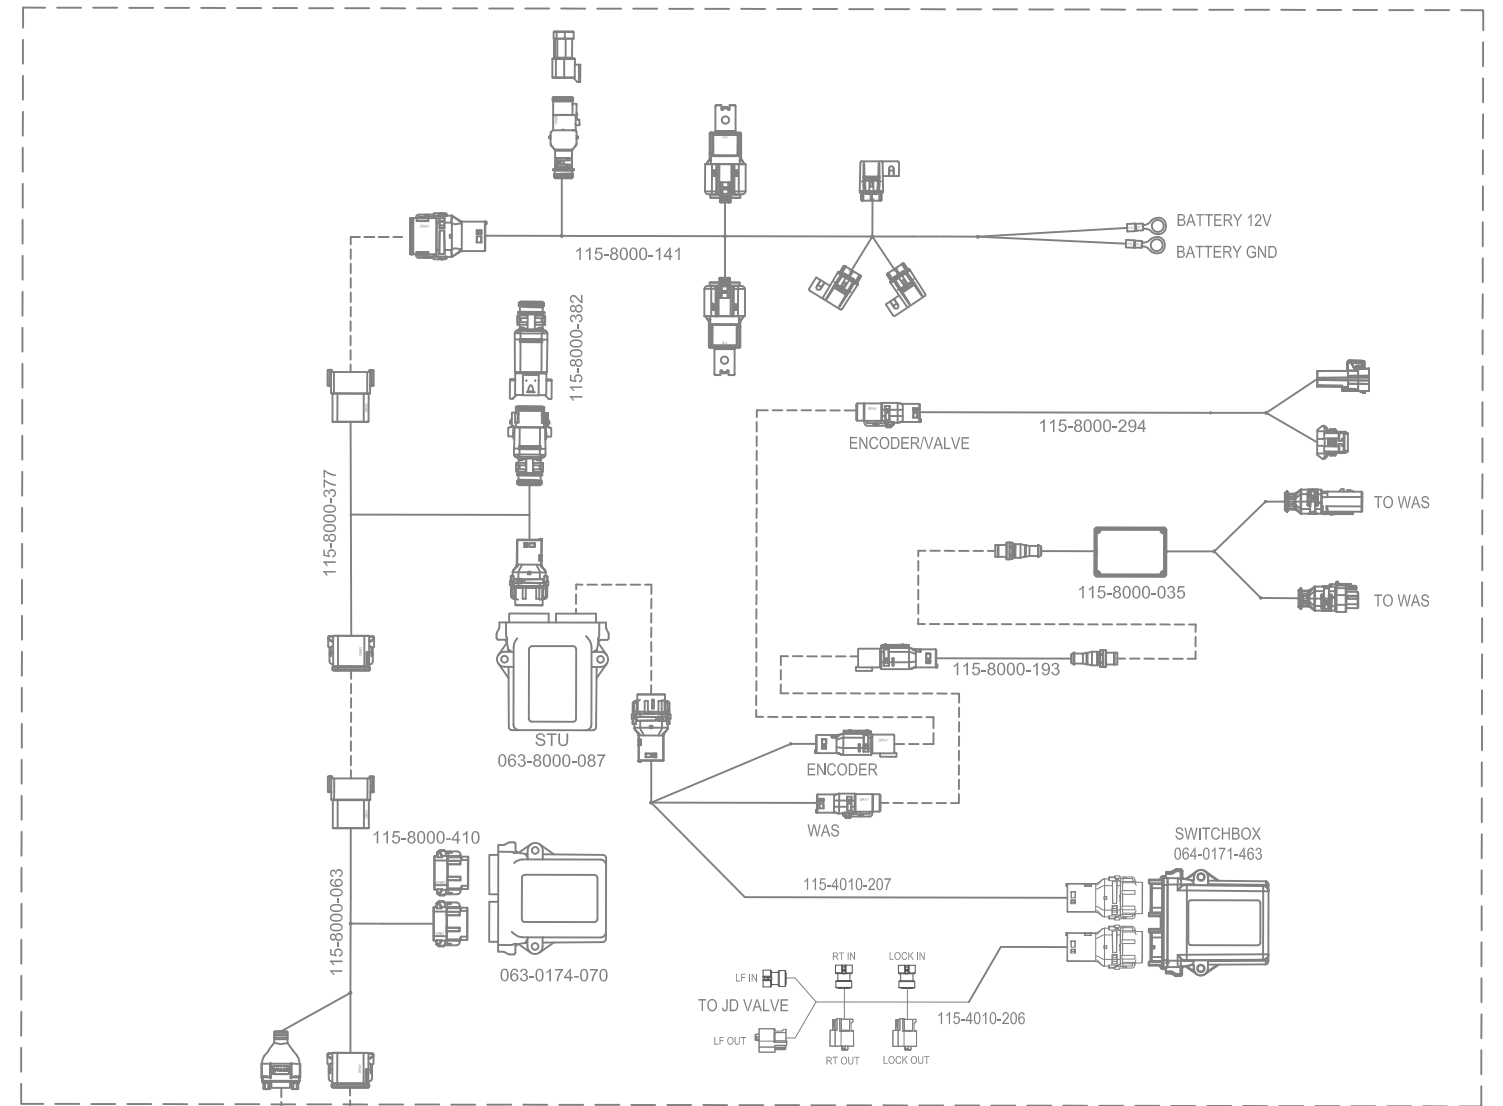

KIT, INSTALL, VIPER4(+)/CR12, SMART ANTENNA, SBAS-GS/RTK
117-2300-003/117-2300-004/117-8000-240/117-8000-263

KIT, JOHN DEERE AUTOTRAC READY 6R SERIES TIER 4,
SBGUIDANCE, W/O IBBC
117-8000-295

RELEASED DATE	ECO #	REV.	DRAWING NO.
11/2/20	36333	A	054-8000-295
1/20/21	36760	B	054-8000-295

SYSTEM DRAWING, JOHN DEERE AUTOTRAC READY 6R SERIES TIER 4, SBGUIDANCE, W/O IBBC, INTERNAL GPS, SLINGSHOT

KIT, CONSOLE, VIPER 4+SBG, SLINGSHOT
117-8000-2711-2731-2751-277

KIT, INSTALL, VIPER4(+) / CR12, INTERNAL GPS, SLINGSHOT
117-8000-2411-244

KIT, JOHN DEERE AUTOTRAC READY 6R SERIES TIER 4,
SBGUIDANCE, W/O IBBC
117-8000-295

RELEASED DATE	ECO #	REV.	DRAWING NO.
11/2/20	36333	A	054-8000-295
1/20/21	36760	B	054-8000-295

SYSTEM DRAWING, JOHN DEERE AUTOTRAC READY 6R SERIES TIER 4, SBGUIDANCE, W/O IBBC, INTERNAL GPS, RADIO