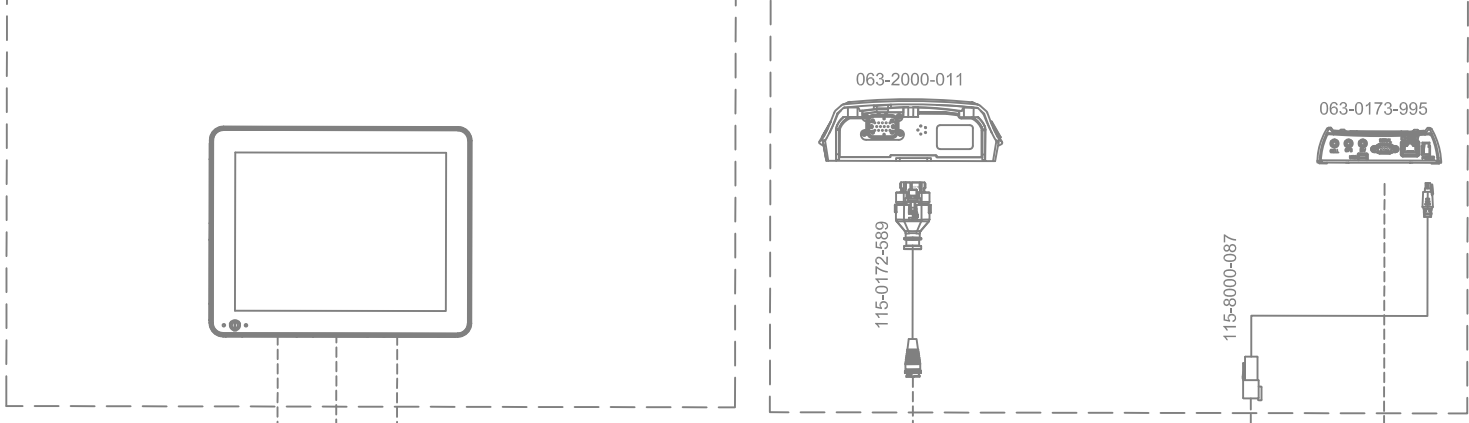

KIT, INSTALL, VIPER4(+)/CR12, SMART ANTENNA, SBAS-GS/RTK
117-2300-003/117-2300-004/117-8000-240/117-8000-263

KIT, JOHN DEERE AUTOTRAC READY 6R SERIES TIER 4,
SBGUIDANCE, W/O IBBC
117-8000-295

RELEASED DATE	ECO #	REV.	DRAWING NO.
11/2/20	36333	A	054-8000-295
1/20/21	36760	B	054-8000-295