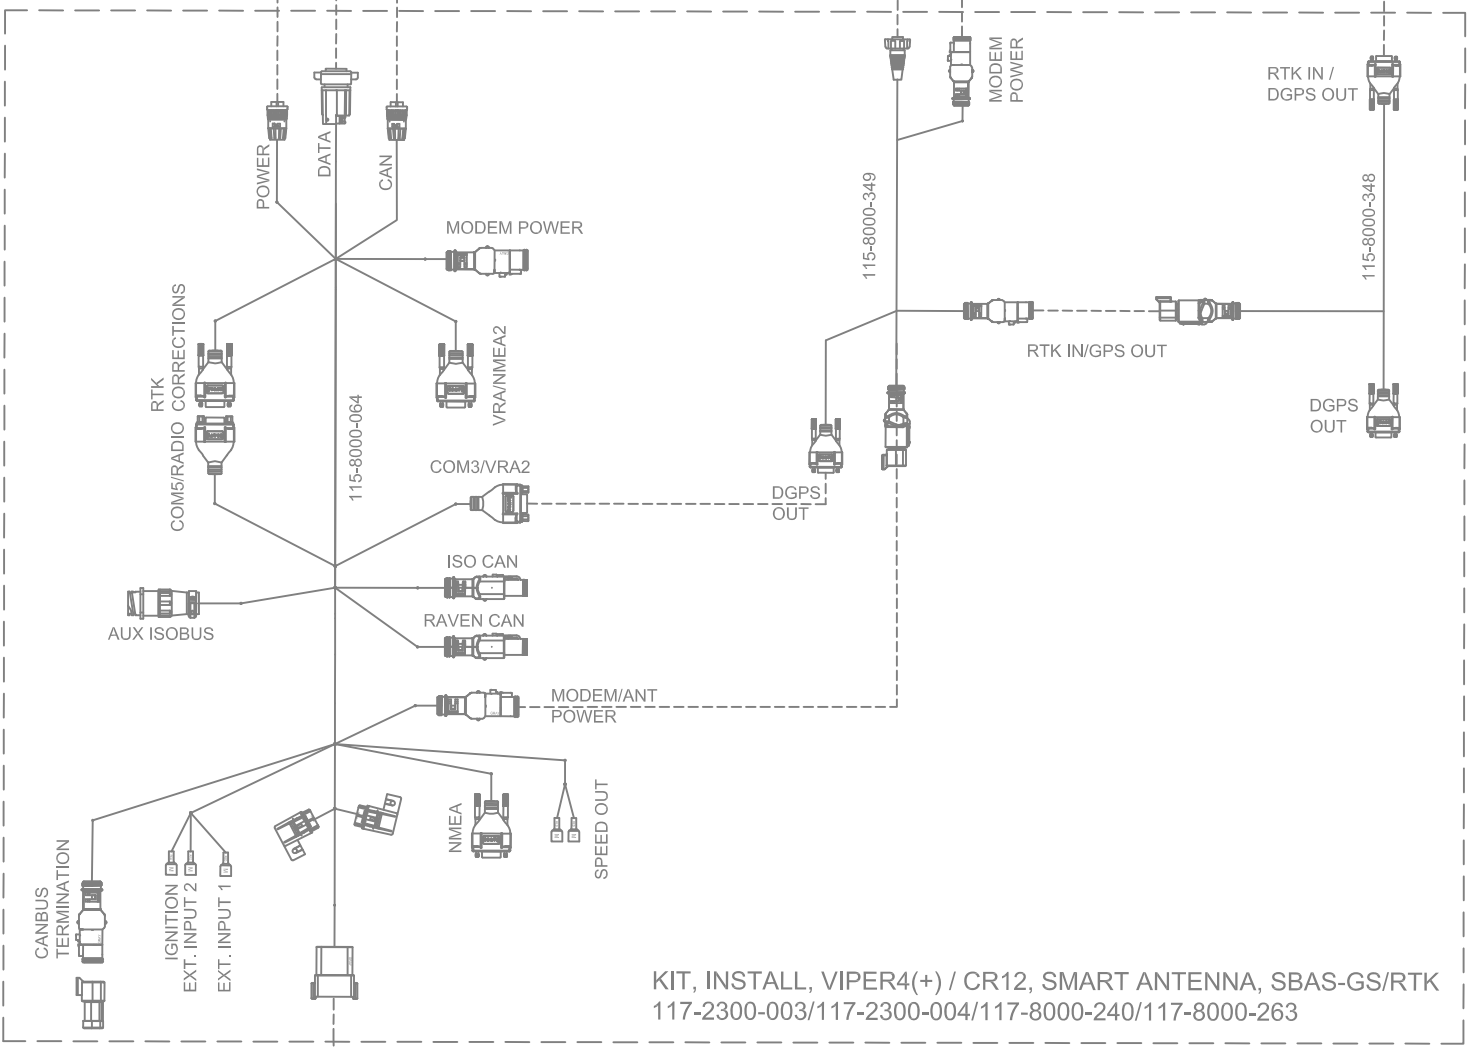

SYSTEM DRAWING, JOHN DEERE AUTOTRAC READY 6R SERIES TIER 4, SBGUIDANCE, W/O IBBC, EXTERNAL GPS

KIT, CONSOLE, VIPER4+ SBG, W/O GPS, W/O MODEM
117-8000-287/-288

KIT, 700S, SBAS/GS/RTK
117-2000-030 THRU -034

KIT, INSTALL, VIPER4(+)/CR12, SMART ANTENNA, SBAS-GS/RTK
117-2300-003/117-2300-004/117-8000-240/117-8000-263

KIT, JOHN DEERE AUTOTRAC READY 6R SERIES TIER 4,
SBGUIDANCE, W/O IBBC
117-8000-295

RELEASED DATE	ECO #	REV.	DRAWING NO.
11/2/20	36333	A	054-8000-295
1/20/21	36760	B	054-8000-295

SYSTEM DRAWING, JOHN DEERE AUTOTRAC READY 6R SERIES TIER 4, SBGUIDANCE, W/O IBBC, INTERNAL GPS, SLINGSHOT

KIT, CONSOLE, VIPER 4+SBG, SLINGSHOT
117-8000-2711-2731-2751-277

KIT, INSTALL, VIPER4(+) / CR12, INTERNAL GPS, SLINGSHOT
117-8000-2411-244

KIT, JOHN DEERE AUTOTRAC READY 6R SERIES TIER 4,
SBGUIDANCE, W/O IBBC
117-8000-295

RELEASED DATE	ECO #	REV.	DRAWING NO.
11/2/20	36333	A	054-8000-295
1/20/21	36760	B	054-8000-295

SYSTEM DRAWING, JOHN DEERE AUTOTRAC READY 6R SERIES TIER 4, SBGUIDANCE, W/O IBBC, INTERNAL GPS, RADIO