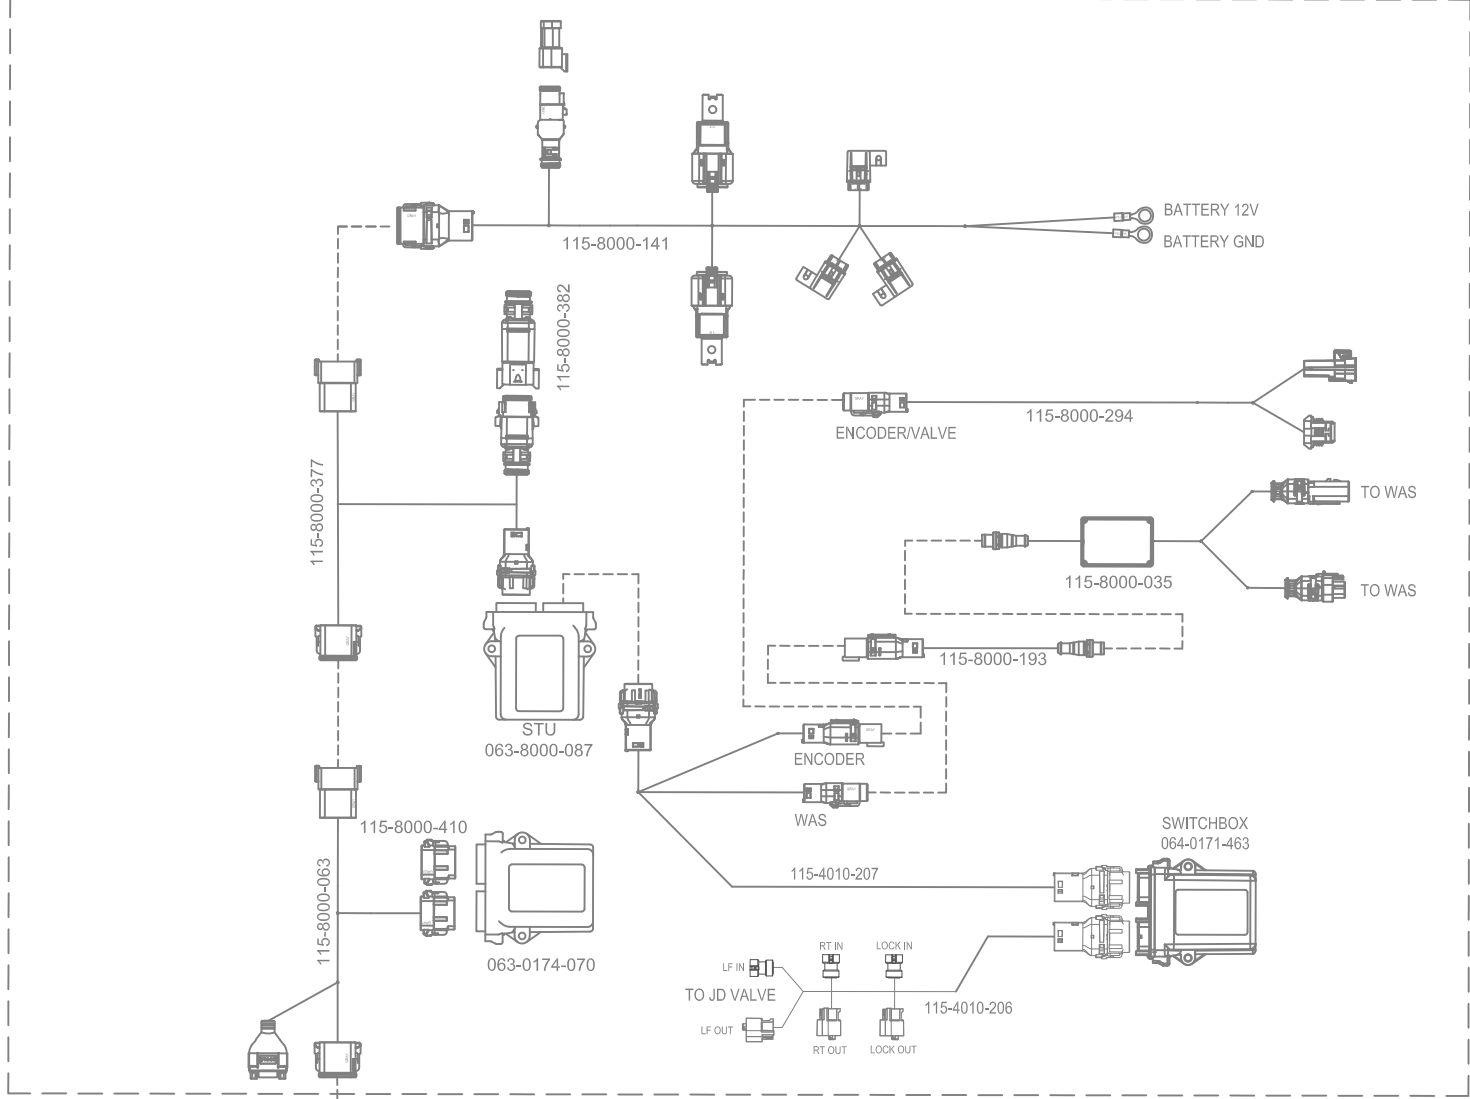

SYSTEM DRAWING, JOHN DEERE AUTOTRAC READY 6R SERIES TIER 4, SBGUIDANCE, W/O IBBC, EXTERNAL GPS

KIT, CONSOLE, VIPER4+ SBG, W/O GPS, W/O MODEM
117-8000-287/-288

KIT, 700S, SBAS/GS/RTK
117-2000-030 THRU -034

KIT, INSTALL, VIPER4(+)/CR12, SMART ANTENNA, SBAS-GS/RTK
117-2300-003/117-2300-004/117-8000-240/117-8000-263

KIT, JOHN DEERE AUTOTRAC READY 6R SERIES TIER 4,
SBGUIDANCE, W/O IBBC
117-8000-295

RELEASED DATE	ECO #	REV.	DRAWING NO.
11/2/20	36333	A	054-8000-295
1/20/21	36760	B	054-8000-295

SYSTEM DRAWING, JOHN DEERE AUTOTRAC READY 6R SERIES TIER 4, SBGUIDANCE, W/O IBBC, INTERNAL GPS, SLINGSHOT

KIT, CONSOLE, VIPER 4+SBG, SLINGSHOT
117-8000-2711-2731-2751-277

KIT, INSTALL, VIPER4(+) / CR12, INTERNAL GPS, SLINGSHOT
117-8000-2411-244

KIT, JOHN DEERE AUTOTRAC READY 6R SERIES TIER 4,
SBGUIDANCE, W/O IBBC
117-8000-295

RELEASED DATE	ECO #	REV.	DRAWING NO.
11/2/20	36333	A	054-8000-295
1/20/21	36760	B	054-8000-295

SYSTEM DRAWING, JOHN DEERE AUTOTRAC READY 6R SERIES TIER 4, SBGUIDANCE, W/O IBBC, INTERNAL GPS, RADIO