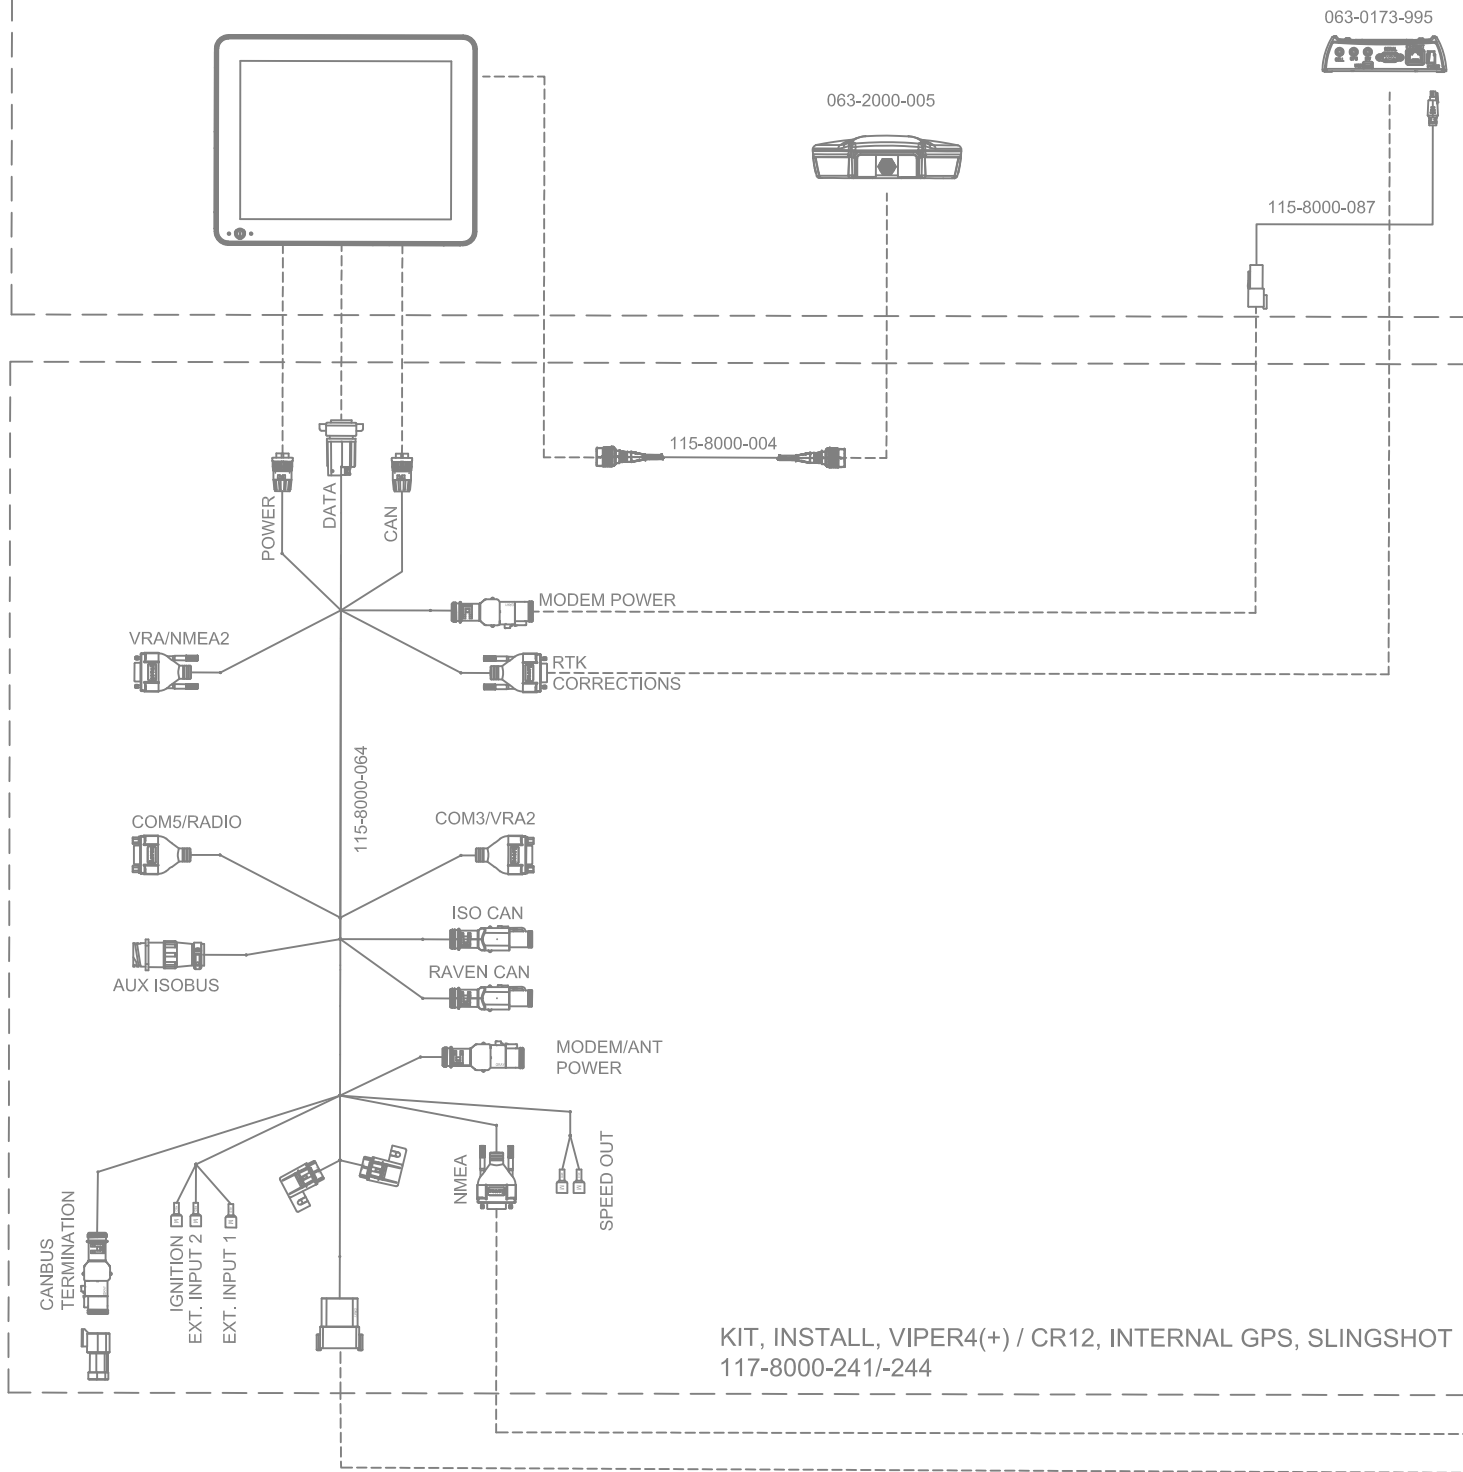

SYSTEM DRAWING, JOHN DEERE AUTOTRAC READY 6R SERIES TIER 4, SBGUIDANCE, W/O IBBC, EXTERNAL GPS

KIT, CONSOLE, VIPER4+ SBG, W/O GPS, W/O MODEM
117-8000-287/-288

KIT, 700S, SBAS/GS/RTK
117-2000-030 THRU -034

KIT, INSTALL, VIPER4(+)/CR12, SMART ANTENNA, SBAS-GS/RTK
117-2300-003/117-2300-004/117-8000-240/117-8000-263

KIT, JOHN DEERE AUTOTRAC READY 6R SERIES TIER 4,
SBGUIDANCE, W/O IBBC
117-8000-295

RELEASED DATE	ECO #	REV.	DRAWING NO.
11/2/20	36333	A	054-8000-295
1/20/21	36760	B	054-8000-295

SYSTEM DRAWING, JOHN DEERE AUTOTRAC READY 6R SERIES TIER 4, SBGUIDANCE, W/O IBBC, INTERNAL GPS, SLINGSHOT

KIT, CONSOLE, VIPER 4+SBG, SLINGSHOT
117-8000-2711-2731-2751-277

KIT, INSTALL, VIPER4(+) / CR12, INTERNAL GPS, SLINGSHOT
117-8000-2411-244

KIT, JOHN DEERE AUTOTRAC READY 6R SERIES TIER 4,
SBGUIDANCE, W/O IBBC
117-8000-295

RELEASED DATE	ECO #	REV.	DRAWING NO.
11/2/20	36333	A	054-8000-295
1/20/21	36760	B	054-8000-295

SYSTEM DRAWING, JOHN DEERE AUTOTRAC READY 6R SERIES TIER 4, SBGUIDANCE, W/O IBBC, INTERNAL GPS, RADIO