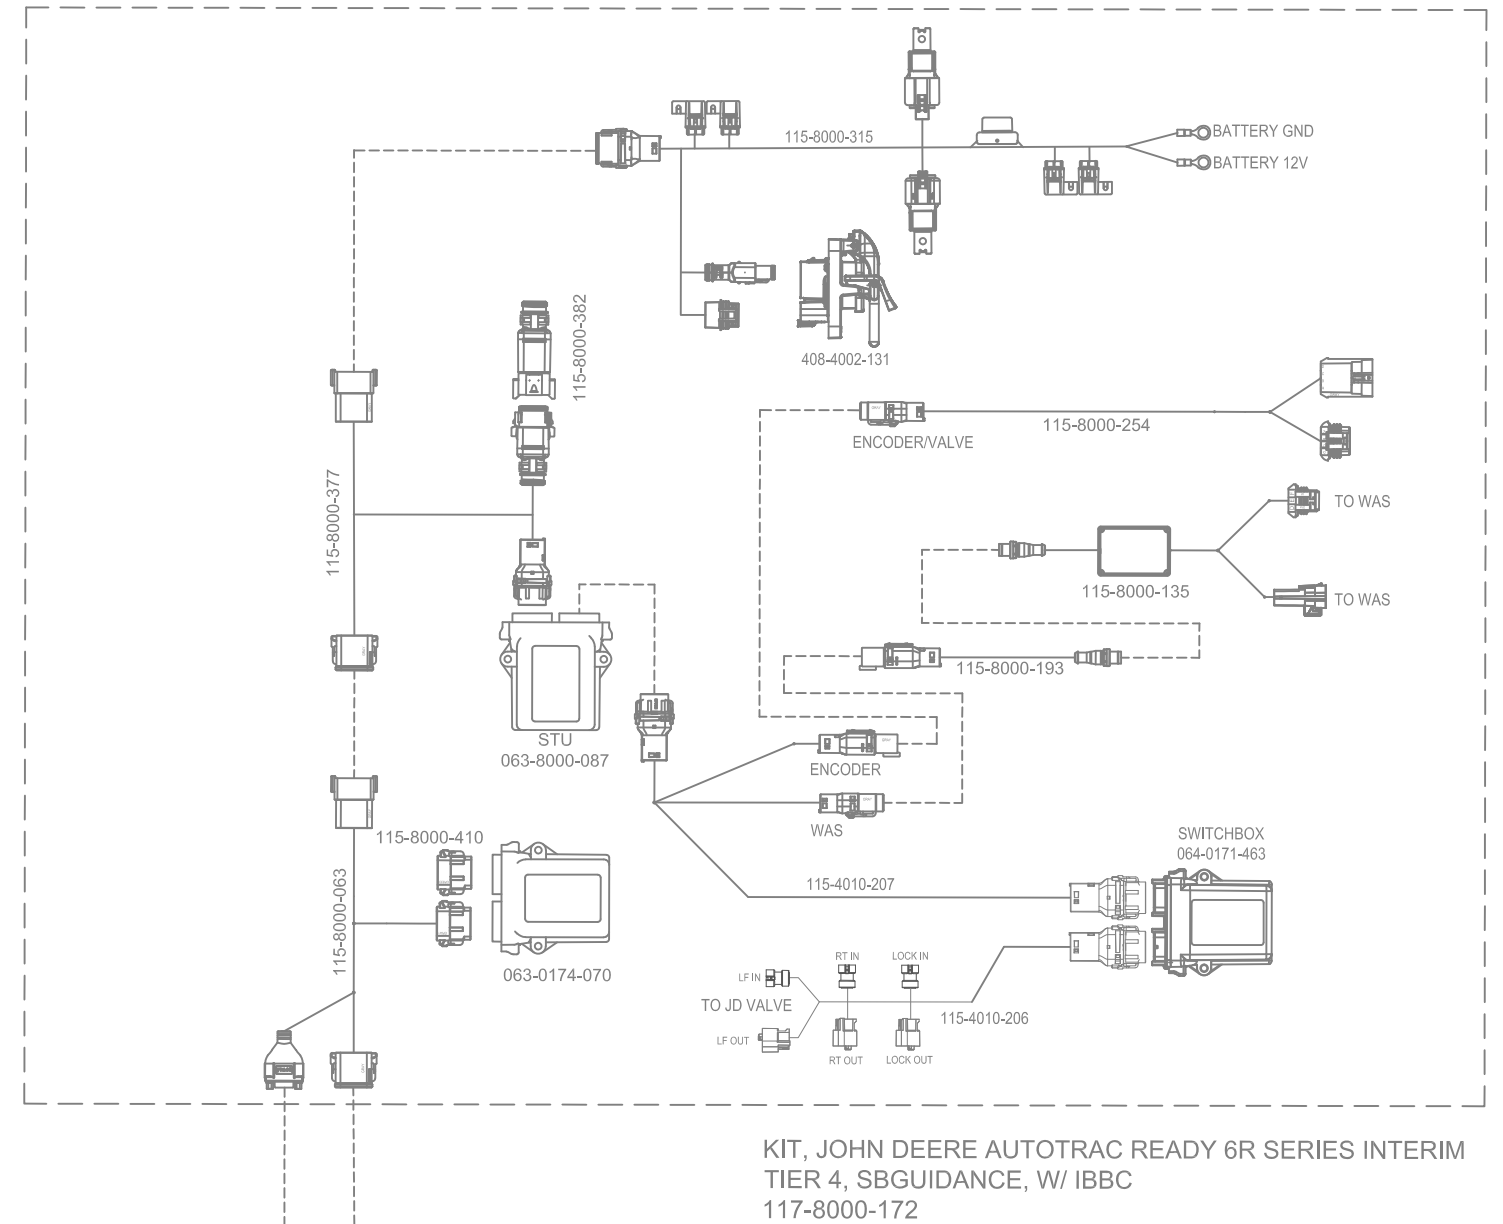

SYSTEM DRAWING, JOHN DEERE AUTOTRAC READY 6R SERIES INTERIM TIER 4, SBGUIDANCE, W/ IBBC, INTERNAL GPS, RADIO

KIT, CONSOLE, VIPER 4+SBG,RADIO
117-8000-270/-272/-274/-276

RELEASED DATE	ECO #	REV.	DRAWING NO.
11/2/20	36333	A	054-8000-172
1/20/21	36756	B	054-8000-172