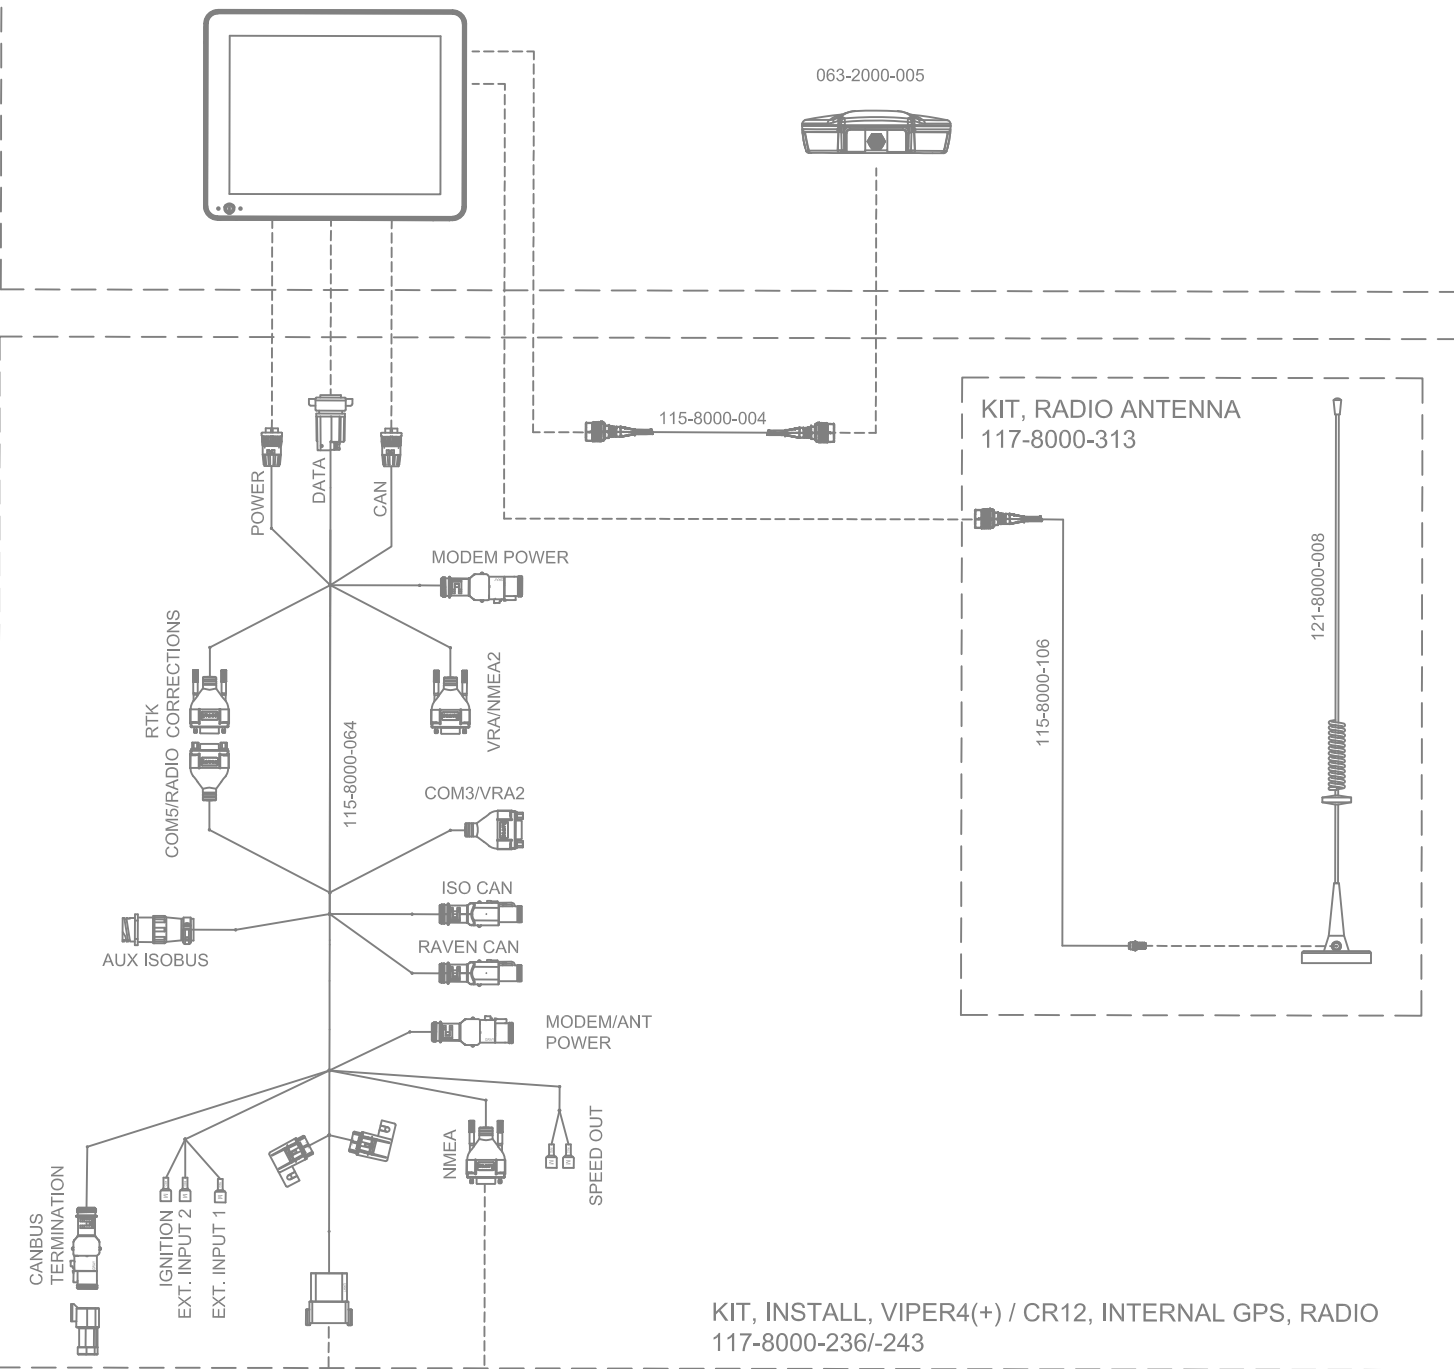

SYSTEM DRAWING, JOHN DEERE AUTOTRAC READY 6R SERIES INTERIM TIER 4, SBGUIDANCE, W/ IBBC, INTERNAL GPS, RADIO

KIT, CONSOLE, VIPER 4+SBG,RADIO
117-8000-270/-272/-274/-276

RELEASED DATE	ECO #	REV.	DRAWING NO.
11/2/20	36333	A	054-8000-172
1/20/21	36756	B	054-8000-172