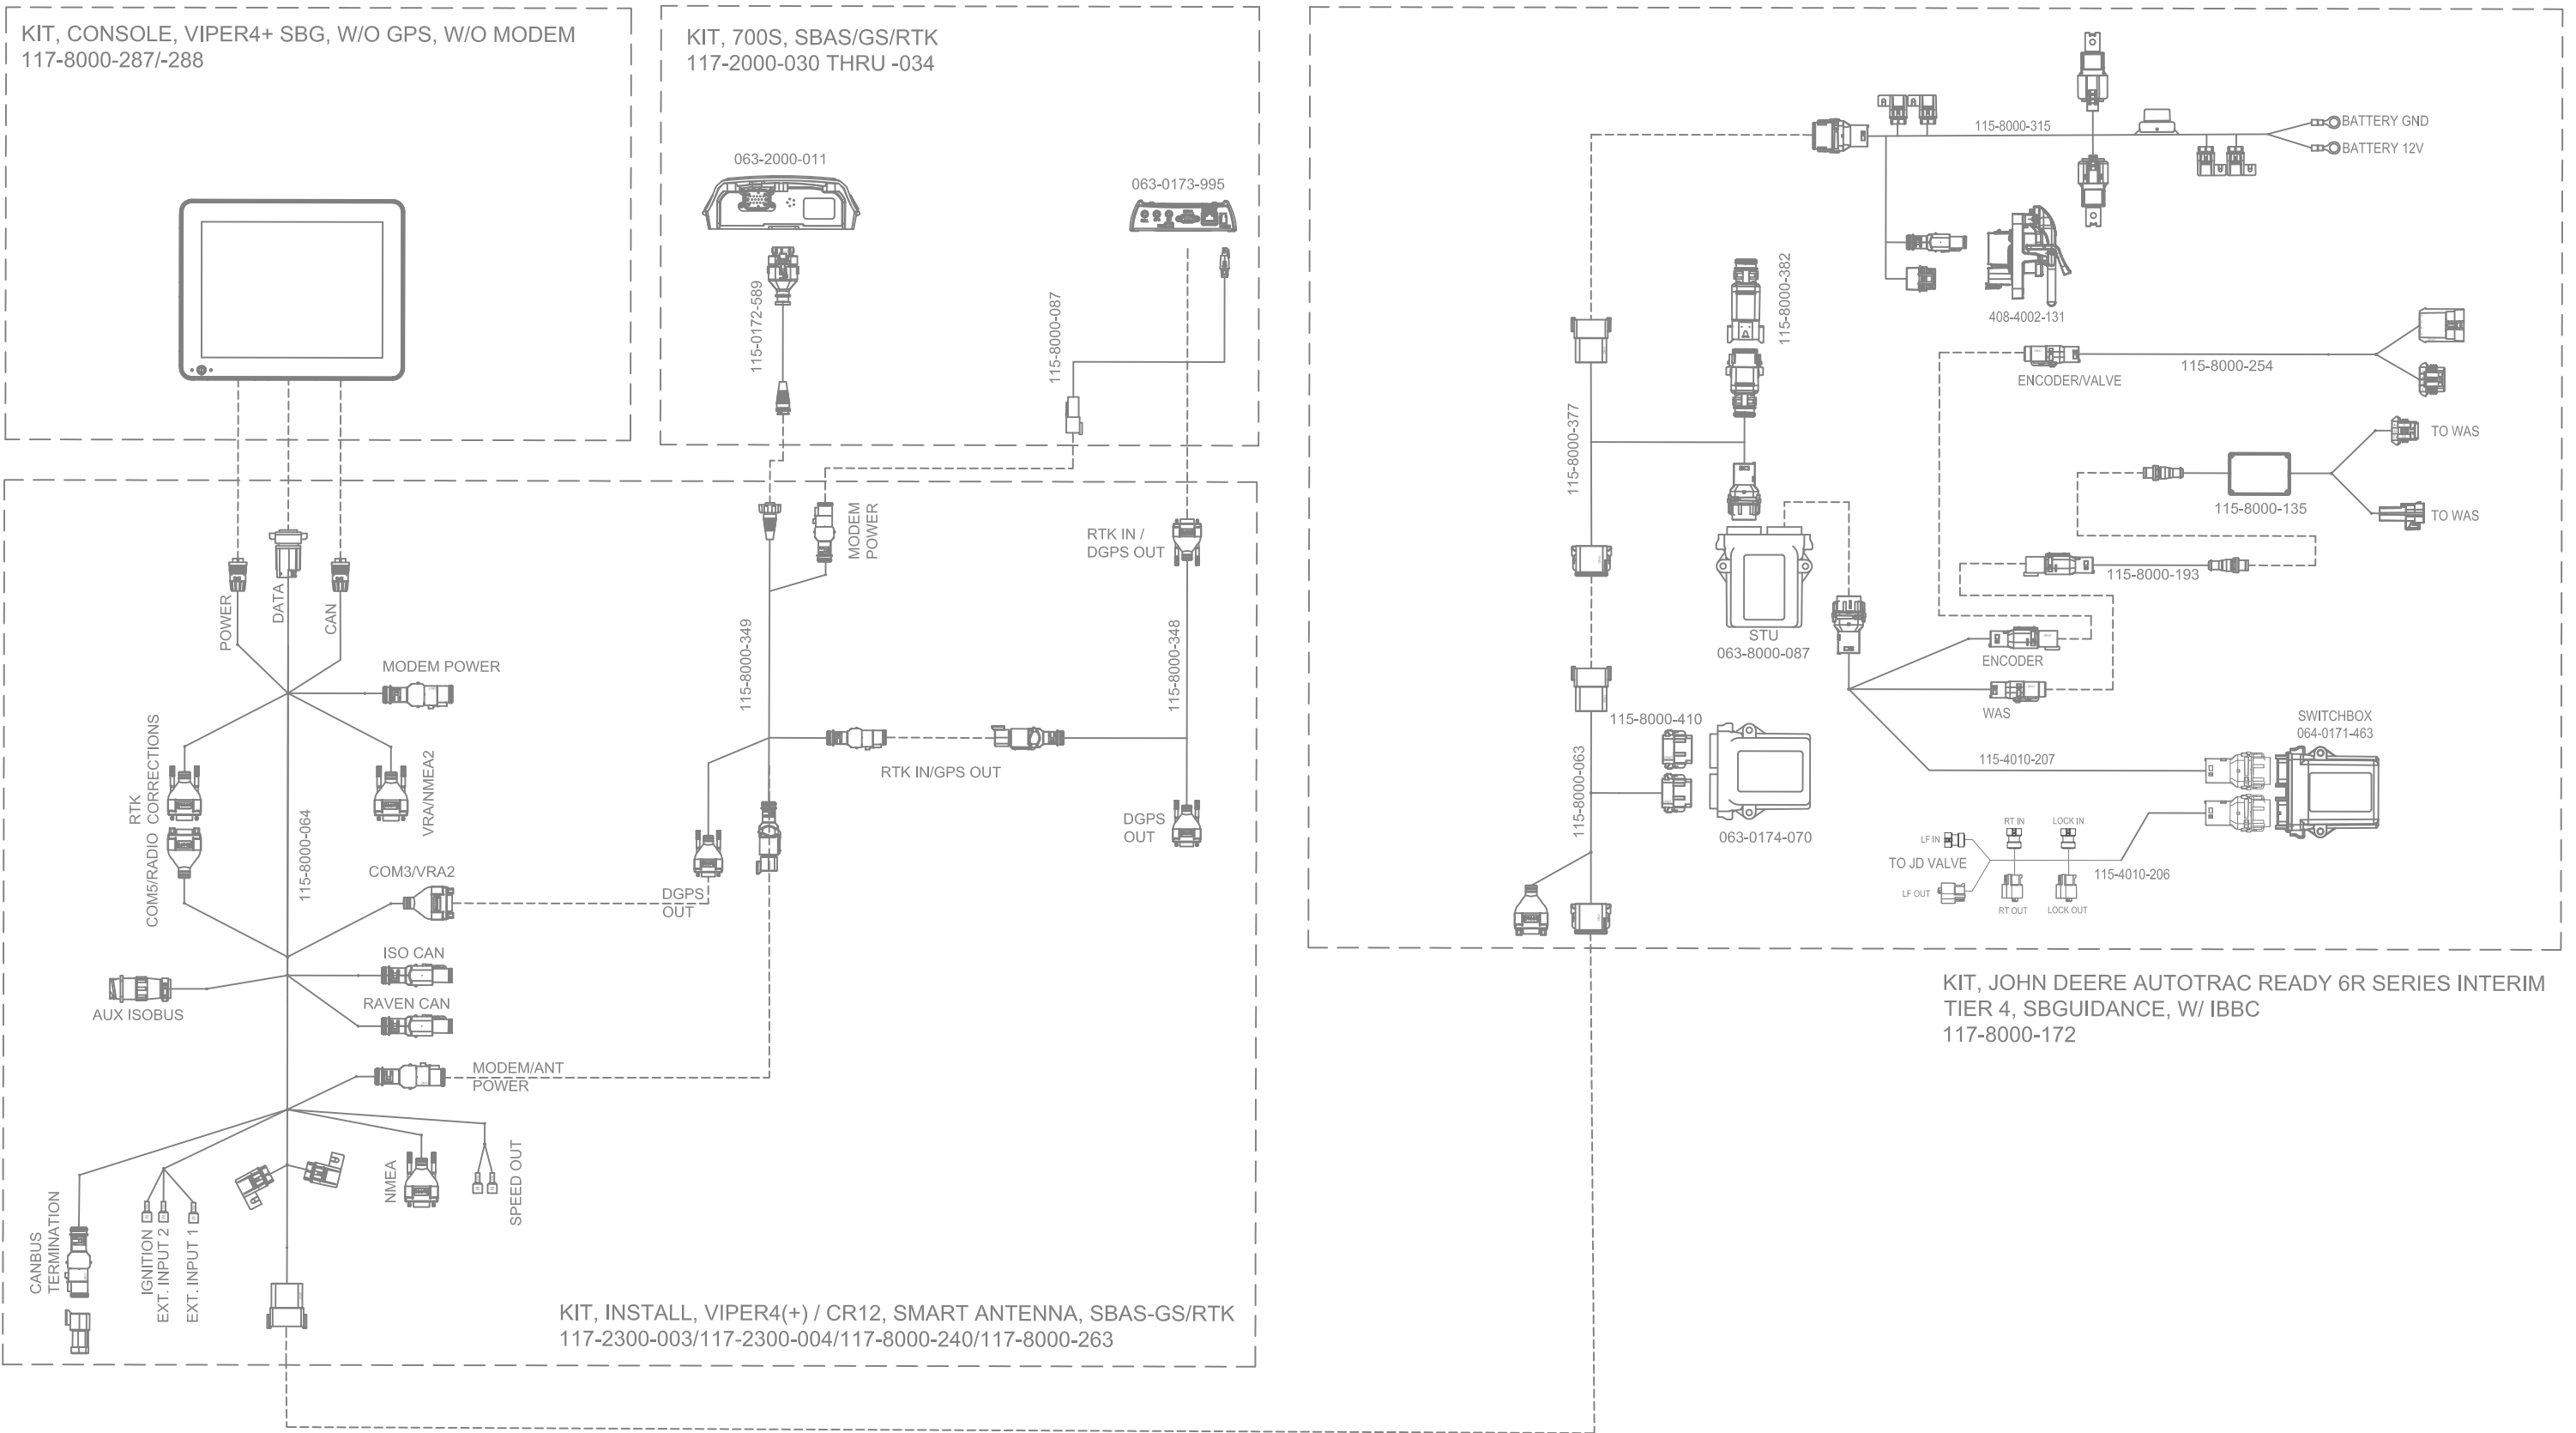

SYSTEM DRAWING, JOHN DEERE AUTOTRAC READY 6R SERIES INTERIM TIER 4, SBGUIDANCE, W/ IBBC, EXTERNAL GPS

RELEASED DATE	ECO #	REV.	DRAWING NO.
11/2/20	36333	A	054-8000-172
1/20/21	36756	B	054-8000-172

SYSTEM DRAWING, JOHN DEERE AUTOTRAC READY 6R SERIES INTERIM TIER 4, SBGUIDANCE, W/ IBBC, INTERNAL GPS, SLINGSHOT

KIT, CONSOLE, VIPER 4+SBG, SLINGSHOT
117-8000-2711-2731-2751-277

KIT, INSTALL, VIPER4(+) / CR12, INTERNAL GPS, SLINGSHOT
117-8000-2411-244

KIT, JOHN DEERE AUTOTRAC READY 6R SERIES INTERIM
TIER 4, SBGUIDANCE, W/ IBBC
117-8000-172

RELEASED DATE	ECO #	REV.	DRAWING NO.
11/2/20	36333	A	054-8000-172
1/20/21	36756	B	054-8000-172

SYSTEM DRAWING, JOHN DEERE AUTOTRAC READY 6R SERIES INTERIM TIER 4, SBGUIDANCE, W/ IBBC, INTERNAL GPS, RADIO