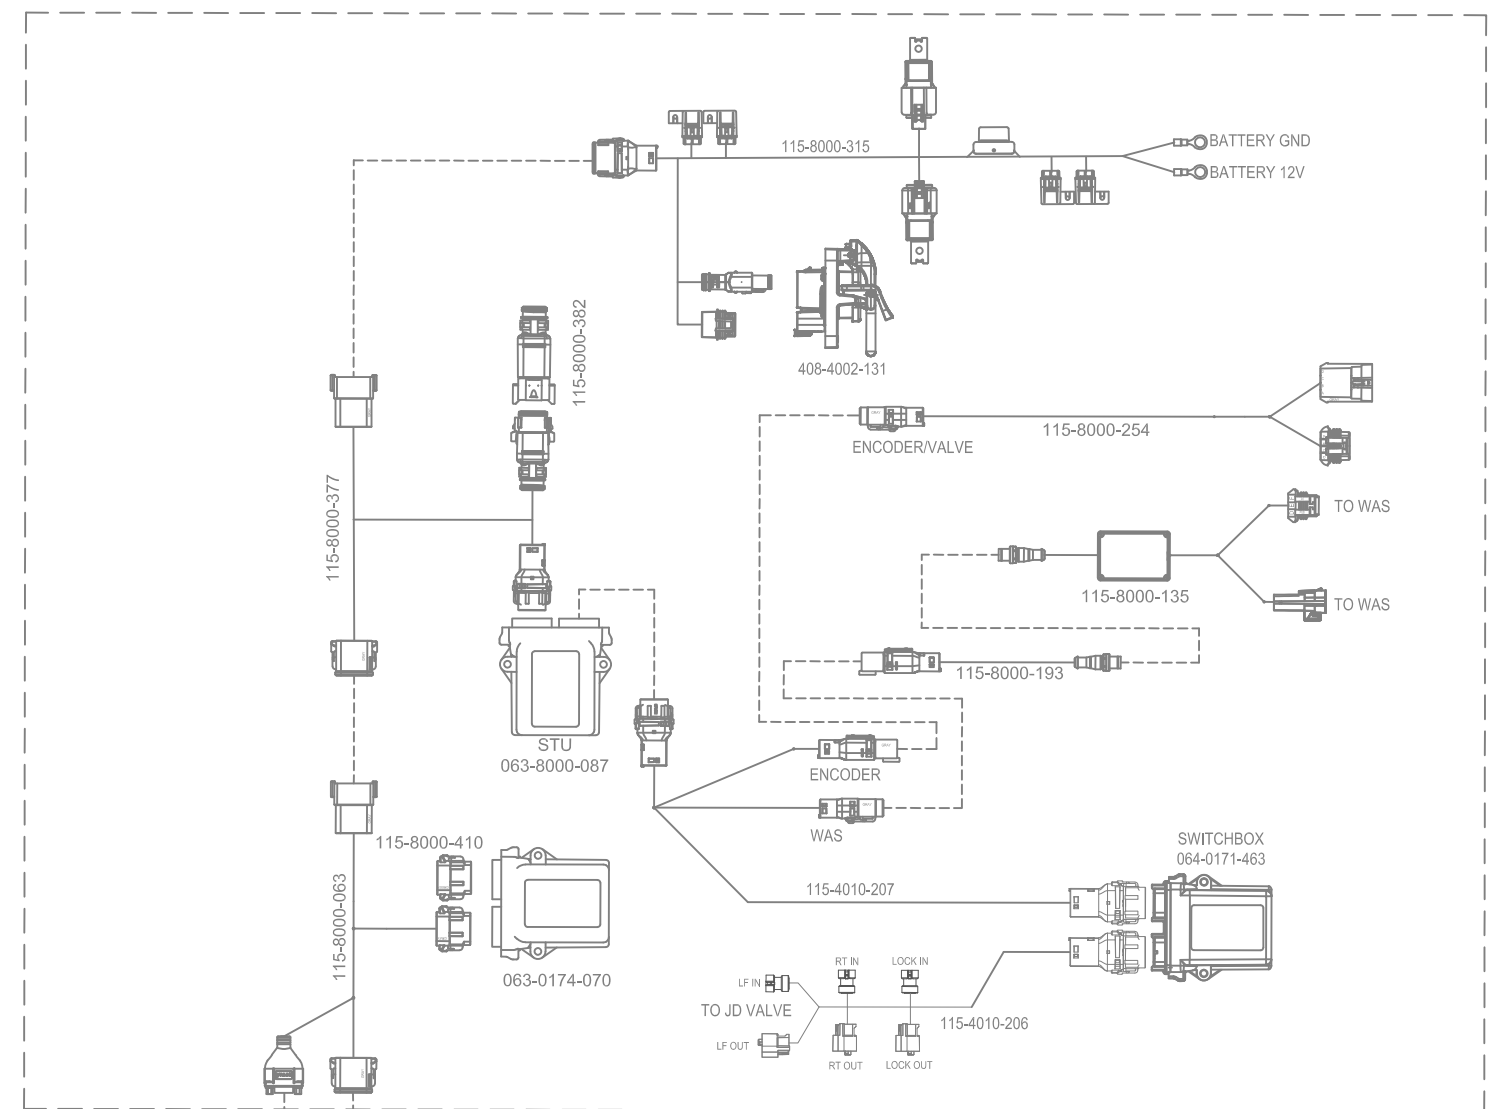

SYSTEM DRAWING, JOHN DEERE AUTOTRAC READY 6R SERIES INTERIM TIER 4, SBGUIDANCE, W/ IBBC, EXTERNAL GPS

RELEASED DATE	ECO #	REV.	DRAWING NO.
11/2/20	36333	A	054-8000-172
1/20/21	36756	B	054-8000-172

SYSTEM DRAWING, JOHN DEERE AUTOTRAC READY 6R SERIES INTERIM TIER 4, SBGUIDANCE, W/ IBBC, INTERNAL GPS, SLINGSHOT

KIT, CONSOLE, VIPER 4+SBG, SLINGSHOT
117-8000-2711-2731-2751-277

KIT, INSTALL, VIPER4(+) / CR12, INTERNAL GPS, SLINGSHOT
117-8000-2411-244

KIT, JOHN DEERE AUTOTRAC READY 6R SERIES INTERIM
TIER 4, SBGUIDANCE, W/ IBBC
117-8000-172

RELEASED DATE	ECO #	REV.	DRAWING NO.
11/2/20	36333	A	054-8000-172
1/20/21	36756	B	054-8000-172

SYSTEM DRAWING, JOHN DEERE AUTOTRAC READY 6R SERIES INTERIM TIER 4, SBGUIDANCE, W/ IBBC, INTERNAL GPS, RADIO