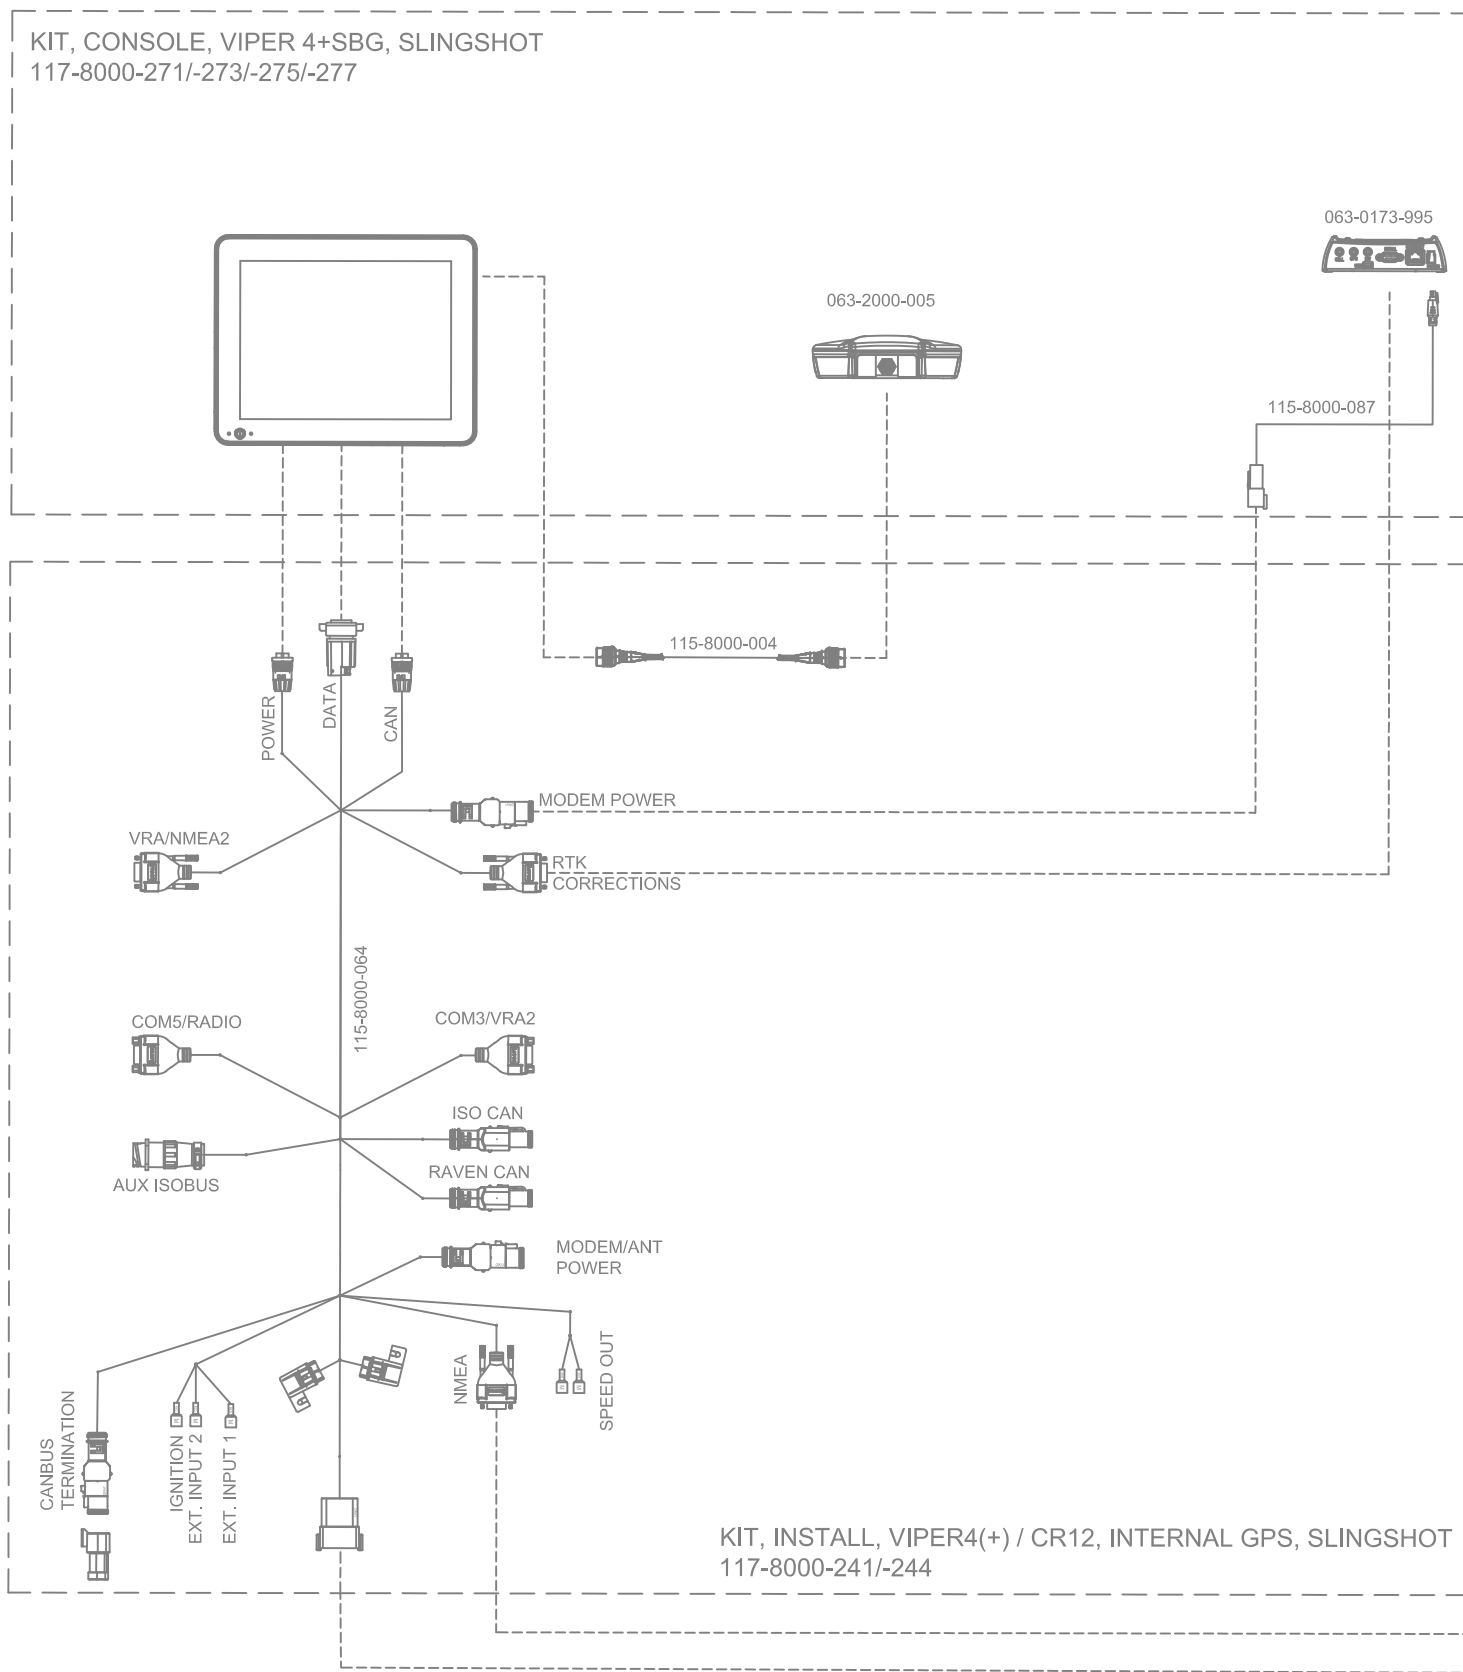

SYSTEM DRAWING, JOHN DEERE AUTOTRAC READY 6R SERIES INTERIM TIER 4, SBGUIDANCE, W/ IBBC, EXTERNAL GPS

RELEASED DATE	ECO #	REV.	DRAWING NO.
11/2/20	36333	A	054-8000-172
1/20/21	36756	B	054-8000-172

SYSTEM DRAWING, JOHN DEERE AUTOTRAC READY 6R SERIES INTERIM TIER 4, SBGUIDANCE, W/ IBBC, INTERNAL GPS, SLINGSHOT

KIT, CONSOLE, VIPER 4+SBG, SLINGSHOT
117-8000-2711-2731-2751-277

KIT, INSTALL, VIPER4(+) / CR12, INTERNAL GPS, SLINGSHOT
117-8000-2411-244

KIT, JOHN DEERE AUTOTRAC READY 6R SERIES INTERIM
TIER 4, SBGUIDANCE, W/ IBBC
117-8000-172

RELEASED DATE	ECO #	REV.	DRAWING NO.
11/2/20	36333	A	054-8000-172
1/20/21	36756	B	054-8000-172

SYSTEM DRAWING, JOHN DEERE AUTOTRAC READY 6R SERIES INTERIM TIER 4, SBGUIDANCE, W/ IBBC, INTERNAL GPS, RADIO