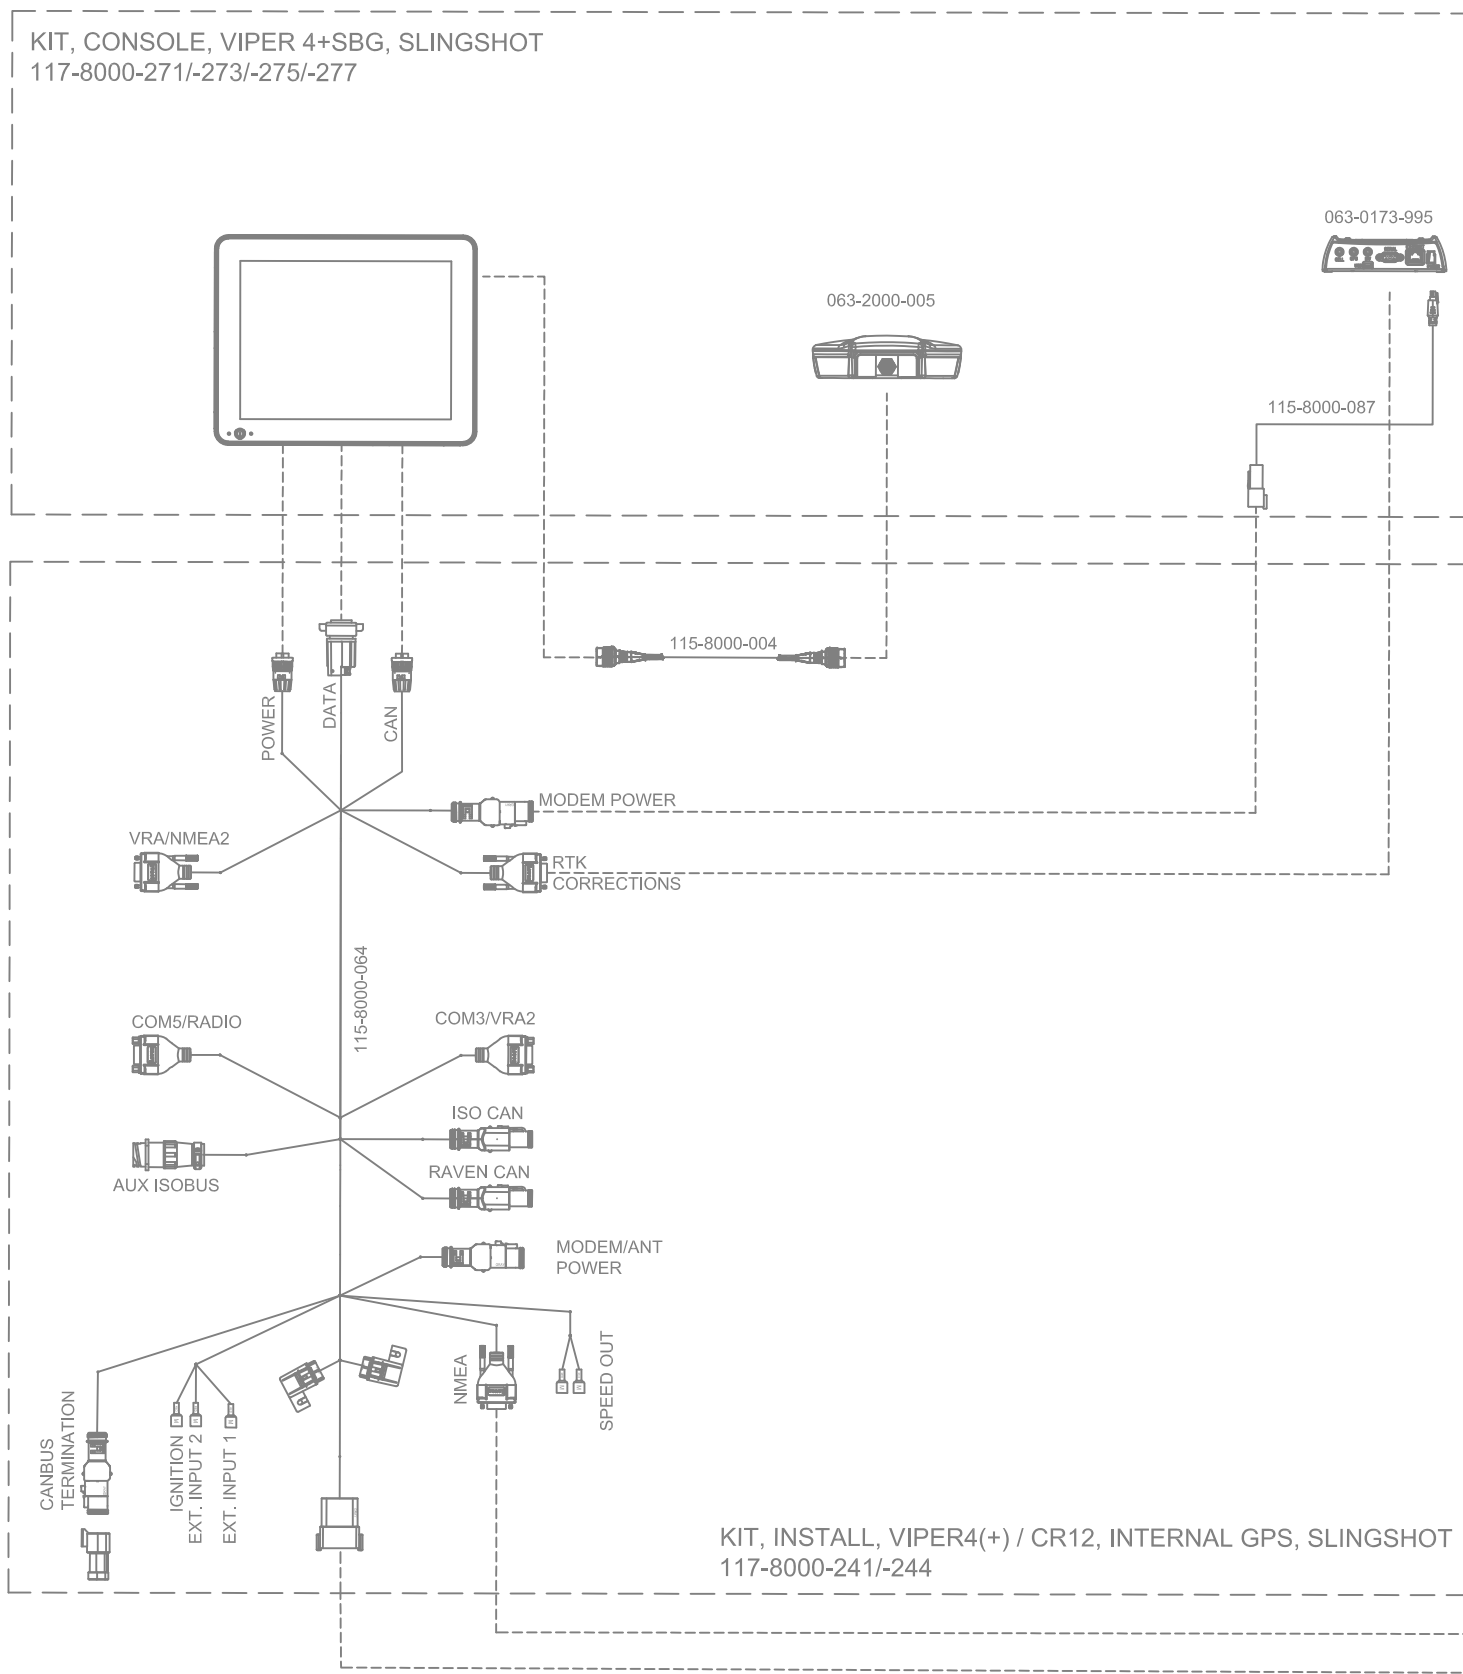

# SYSTEM DRAWING, JOHN DEERE AUTOTRAC READY 6R SERIES INTERIM TIER 4, SBGUIDANCE, W/O IBBC, EXTERNAL GPS

KIT, JOHN DEERE AUTOTRAC READY 6R SERIES INTERIM TIER 4, SBGUIDANCE, W/O IBBC  
117-8000-158

RELEASED DATE	ECO #	REV.	DRAWING NO.
11/2/20	36333	A	054-8000-158
1/20/21	36756	B	054-8000-158

# SYSTEM DRAWING, JOHN DEERE AUTOTRAC READY 6R SERIES INTERIM TIER 4, SBGUIDANCE, W/O IBBC, INTERNAL GPS, SLINGSHOT

KIT, CONSOLE, VIPER 4+SBG, SLINGSHOT  
117-8000-2711-2731-2751-277

KIT, INSTALL, VIPER4(+) / CR12, INTERNAL GPS, SLINGSHOT  
117-8000-2411-244

KIT, JOHN DEERE AUTOTRAC READY 6R SERIES INTERIM  
TIER 4, SBGUIDANCE, W/O IBBC  
117-8000-158

RELEASED DATE	ECO #	REV.	DRAWING NO.
11/2/20	36333	A	054-8000-158
1/20/21	36756	B	054-8000-158

# SYSTEM DRAWING, JOHN DEERE AUTOTRAC READY 6R SERIES INTERIM TIER 4, SBGUIDANCE, W/O IBBC, INTERNAL GPS, RADIO

RELEASED DATE	ECO #	REV.	DRAWING NO.
11/2/20	36333	A	054-8000-158
1/20/21	36756	B	054-8000-158