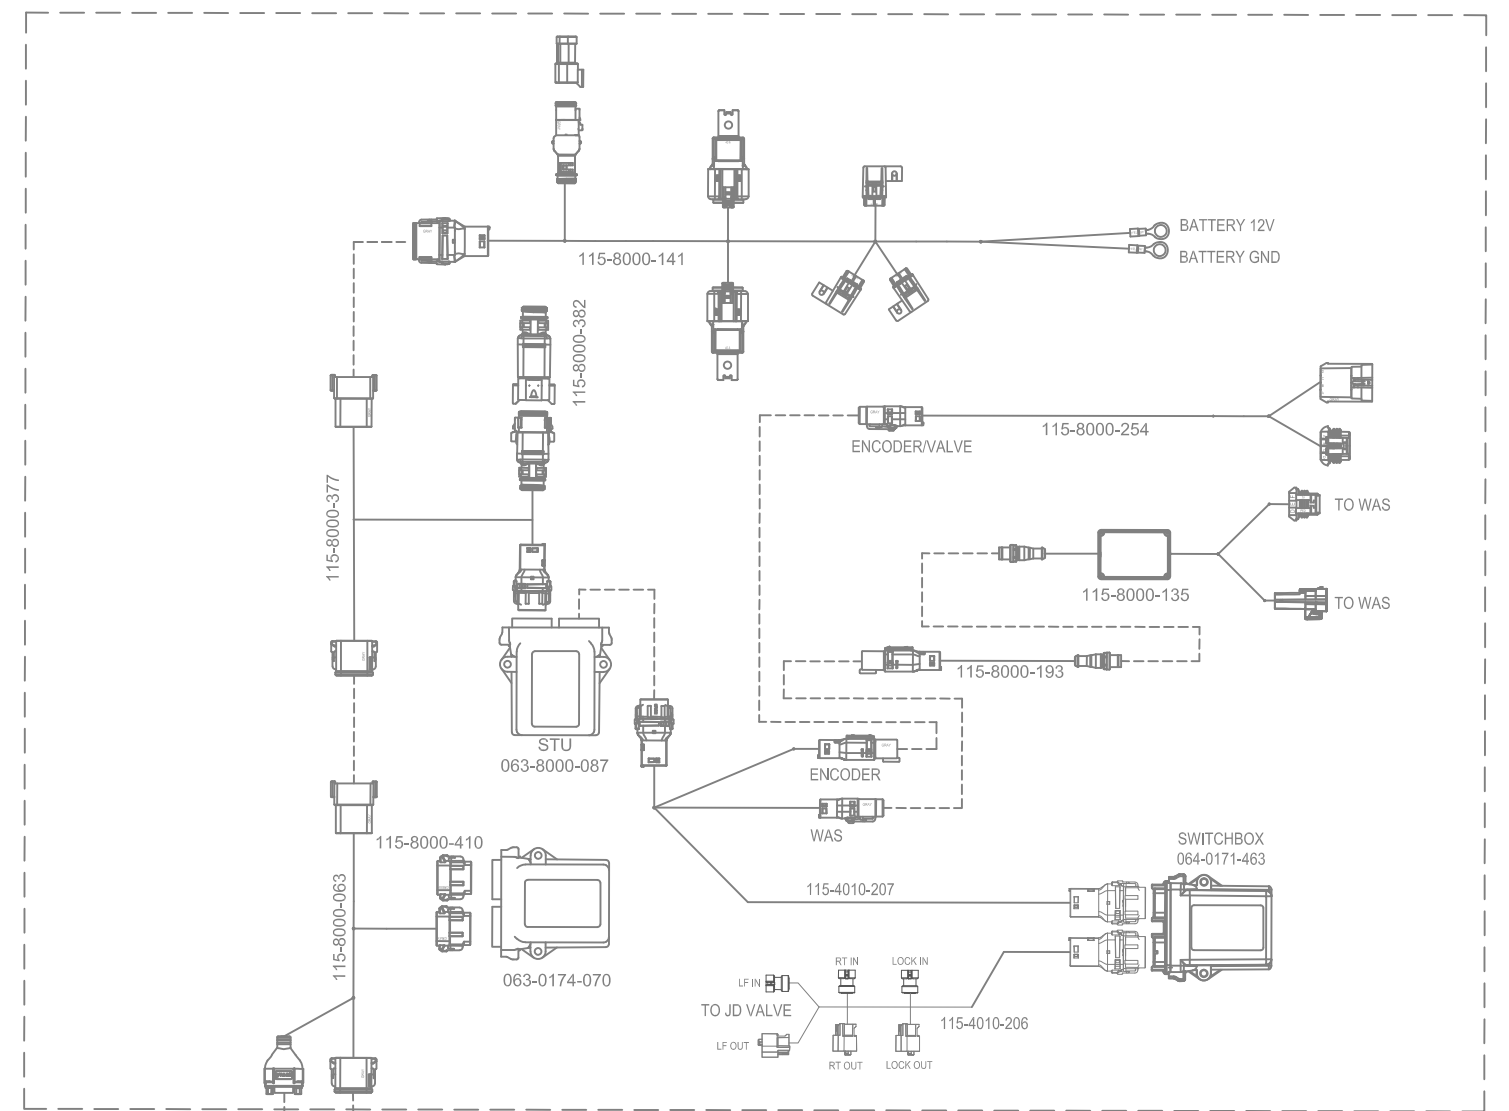

# SYSTEM DRAWING, JOHN DEERE AUTOTRAC READY 6R SERIES INTERIM TIER 4, SBGUIDANCE, W/O IBBC, EXTERNAL GPS

KIT, JOHN DEERE AUTOTRAC READY 6R SERIES INTERIM TIER 4, SBGUIDANCE, W/O IBBC  
117-8000-158

RELEASED DATE	ECO #	REV.	DRAWING NO.
11/2/20	36333	A	054-8000-158
1/20/21	36756	B	054-8000-158

# SYSTEM DRAWING, JOHN DEERE AUTOTRAC READY 6R SERIES INTERIM TIER 4, SBGUIDANCE, W/O IBBC, INTERNAL GPS, SLINGSHOT

KIT, CONSOLE, VIPER 4+SBG, SLINGSHOT  
117-8000-2711-2731-2751-277

KIT, INSTALL, VIPER4(+) / CR12, INTERNAL GPS, SLINGSHOT  
117-8000-2411-244

KIT, JOHN DEERE AUTOTRAC READY 6R SERIES INTERIM  
TIER 4, SBGUIDANCE, W/O IBBC  
117-8000-158

RELEASED DATE	ECO #	REV.	DRAWING NO.
11/2/20	36333	A	054-8000-158
1/20/21	36756	B	054-8000-158

# SYSTEM DRAWING, JOHN DEERE AUTOTRAC READY 6R SERIES INTERIM TIER 4, SBGUIDANCE, W/O IBBC, INTERNAL GPS, RADIO

RELEASED DATE	ECO #	REV.	DRAWING NO.
11/2/20	36333	A	054-8000-158
1/20/21	36756	B	054-8000-158