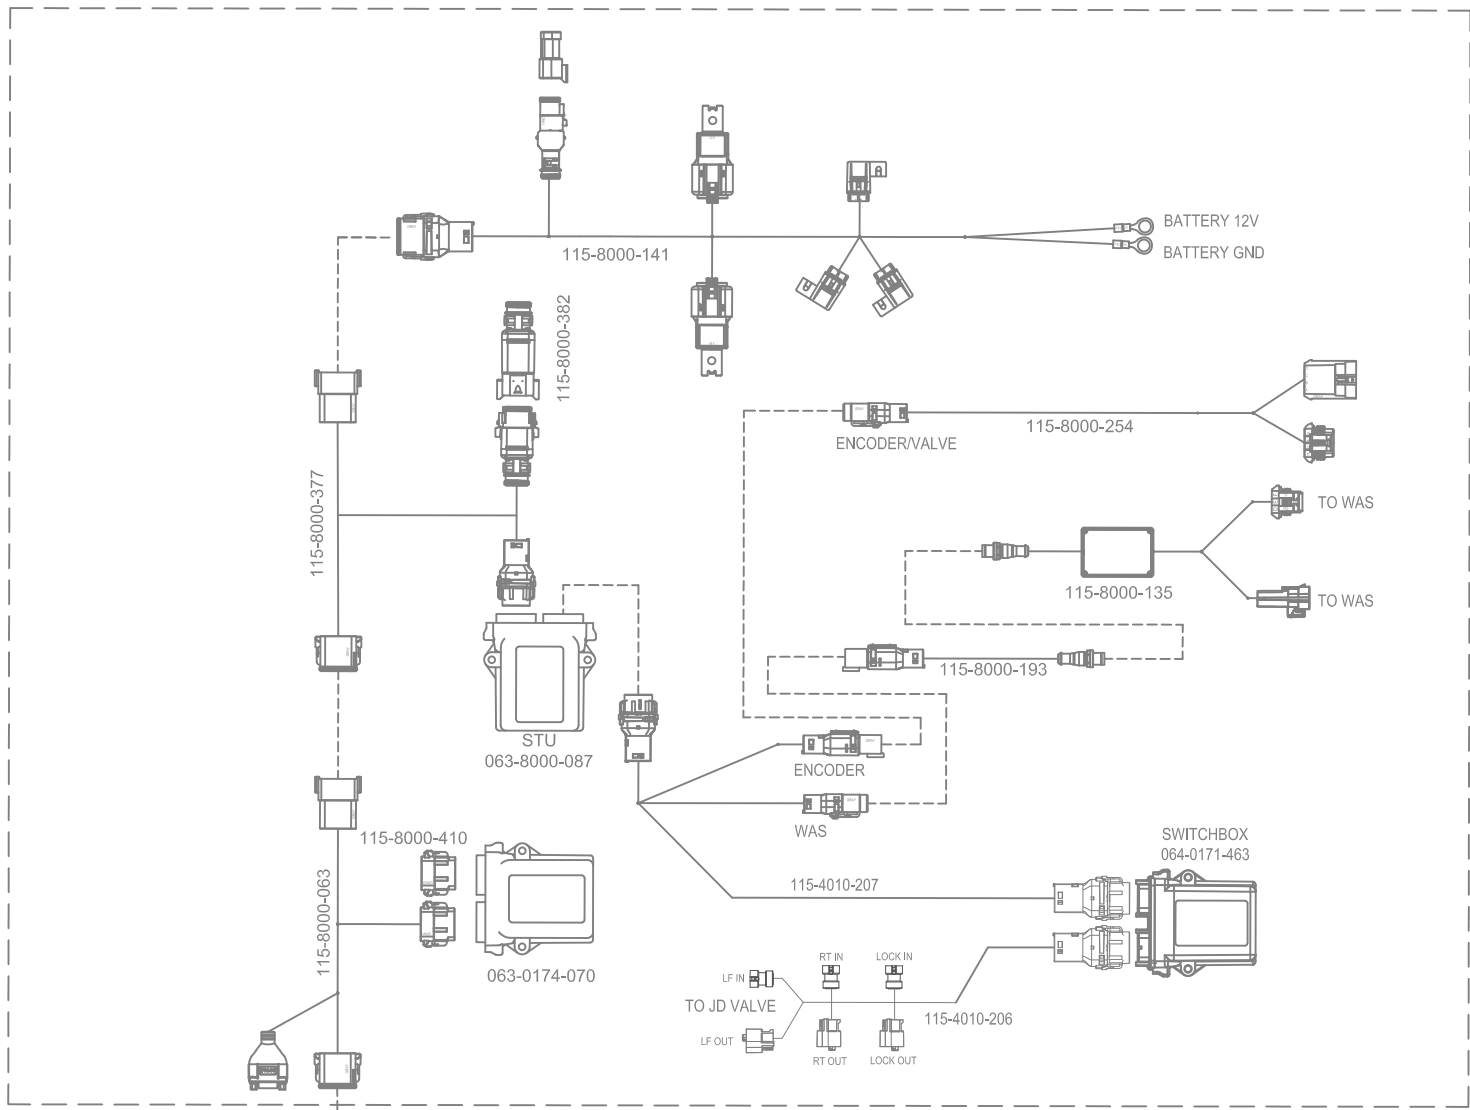

# SYSTEM DRAWING, JOHN DEERE AUTOTRAC READY 6R SERIES INTERIM TIER 4, SBGUIDANCE, W/O IBBC, EXTERNAL GPS

KIT, JOHN DEERE AUTOTRAC READY 6R SERIES INTERIM TIER 4, SBGUIDANCE, W/O IBBC  
117-8000-158

RELEASED DATE	ECO #	REV.	DRAWING NO.
11/2/20	36333	A	054-8000-158
1/20/21	36756	B	054-8000-158

# SYSTEM DRAWING, JOHN DEERE AUTOTRAC READY 6R SERIES INTERIM TIER 4, SBGUIDANCE, W/O IBBC, INTERNAL GPS, SLINGSHOT

KIT, CONSOLE, VIPER 4+SBG, SLINGSHOT  
117-8000-2711-2731-2751-277

KIT, INSTALL, VIPER4(+) / CR12, INTERNAL GPS, SLINGSHOT  
117-8000-2411-244

KIT, JOHN DEERE AUTOTRAC READY 6R SERIES INTERIM  
TIER 4, SBGUIDANCE, W/O IBBC  
117-8000-158

RELEASED DATE	ECO #	REV.	DRAWING NO.
11/2/20	36333	A	054-8000-158
1/20/21	36756	B	054-8000-158

# SYSTEM DRAWING, JOHN DEERE AUTOTRAC READY 6R SERIES INTERIM TIER 4, SBGUIDANCE, W/O IBBC, INTERNAL GPS, RADIO

RELEASED DATE	ECO #	REV.	DRAWING NO.
11/2/20	36333	A	054-8000-158
1/20/21	36756	B	054-8000-158