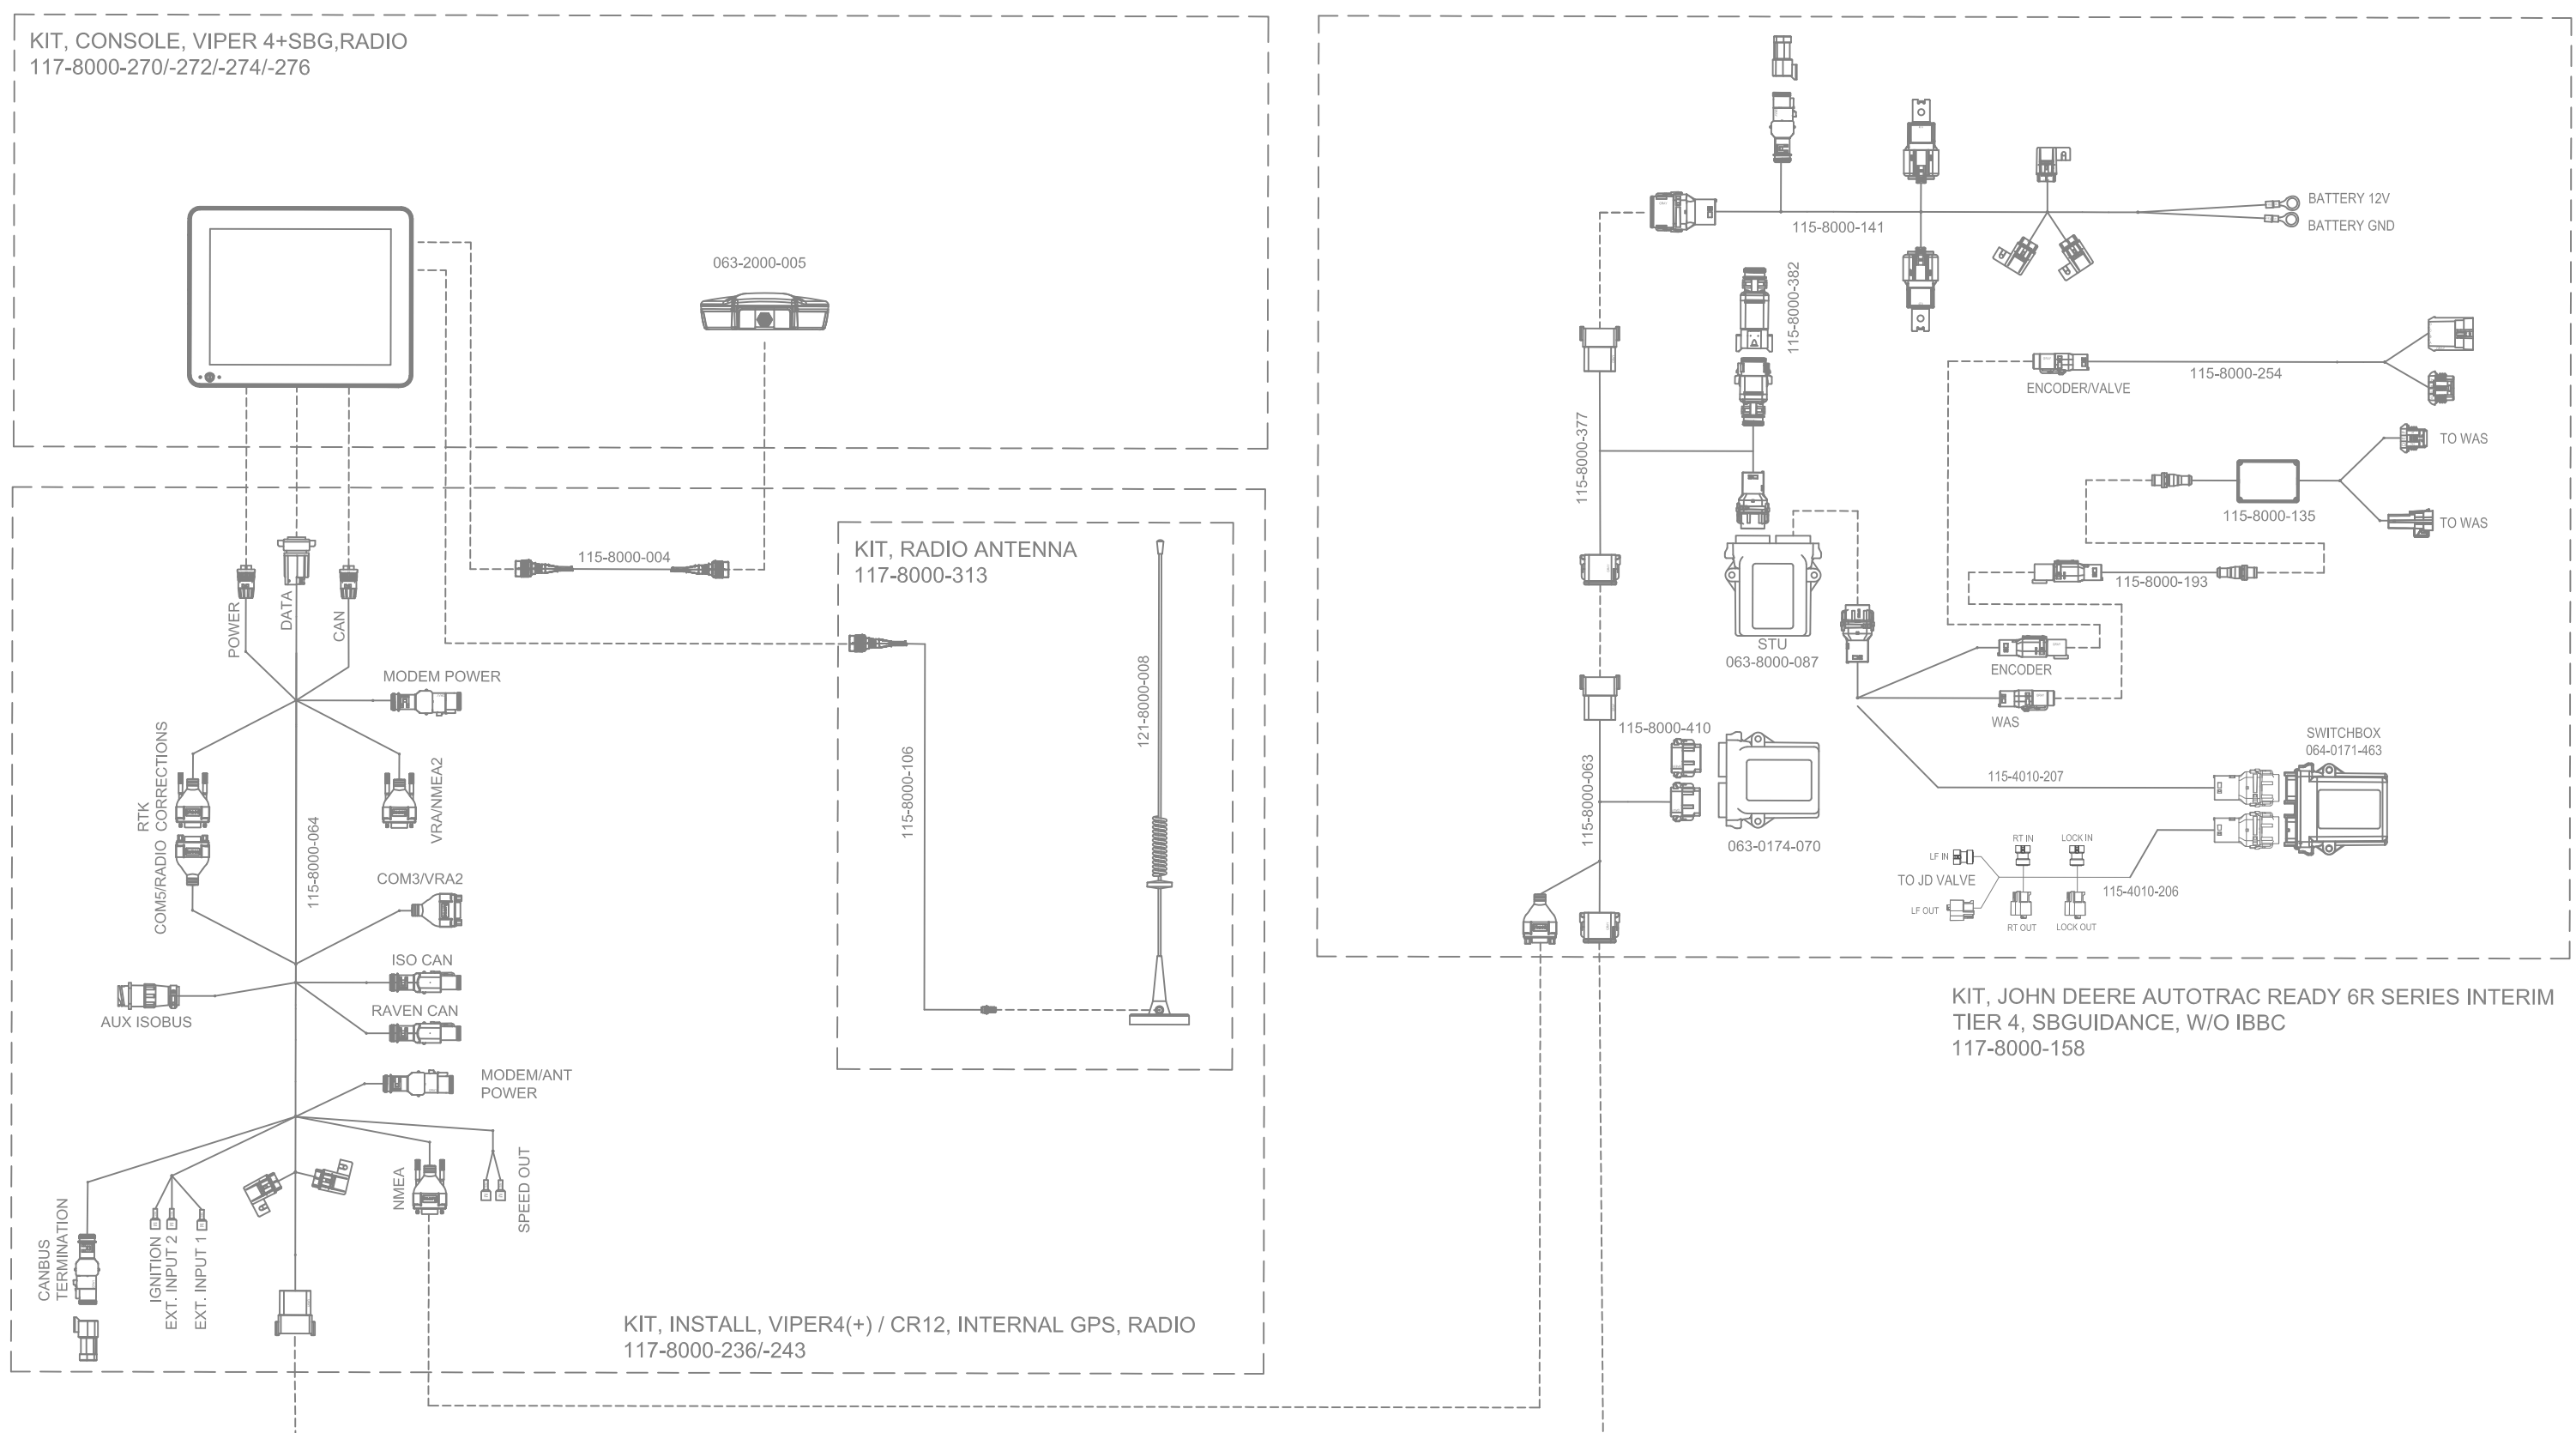

# SYSTEM DRAWING, JOHN DEERE AUTOTRAC READY 6R SERIES INTERIM TIER 4, SBGUIDANCE, W/O IBBC, INTERNAL GPS, SLINGSHOT

KIT, CONSOLE, VIPER 4+SBG, SLINGSHOT  
117-8000-2711-2731-2751-277

KIT, INSTALL, VIPER4(+) / CR12, INTERNAL GPS, SLINGSHOT  
117-8000-2411-244

KIT, JOHN DEERE AUTOTRAC READY 6R SERIES INTERIM  
TIER 4, SBGUIDANCE, W/O IBBC  
117-8000-158

RELEASED DATE	ECO #	REV.	DRAWING NO.
11/2/20	36333	A	054-8000-158
1/20/21	36756	B	054-8000-158

# SYSTEM DRAWING, JOHN DEERE AUTOTRAC READY 6R SERIES INTERIM TIER 4, SBGUIDANCE, W/O IBBC, INTERNAL GPS, RADIO

RELEASED DATE	ECO #	REV.	DRAWING NO.
11/2/20	36333	A	054-8000-158
1/20/21	36756	B	054-8000-158