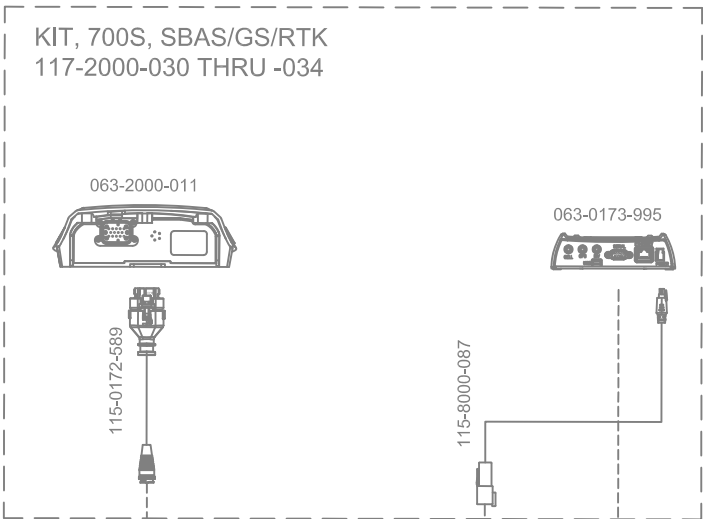

# SYSTEM DRAWING, JOHN DEERE AUTOTRAC READY 6R SERIES INTERIM TIER 4, SBGUIDANCE, W/O IBBC, EXTERNAL GPS

KIT, JOHN DEERE AUTOTRAC READY 6R SERIES INTERIM TIER 4, SBGUIDANCE, W/O IBBC  
117-8000-158

RELEASED DATE	ECO #	REV.	DRAWING NO.
11/2/20	36333	A	054-8000-158
1/20/21	36756	B	054-8000-158

# SYSTEM DRAWING, JOHN DEERE AUTOTRAC READY 6R SERIES INTERIM TIER 4, SBGUIDANCE, W/O IBBC, INTERNAL GPS, SLINGSHOT

KIT, CONSOLE, VIPER 4+SBG, SLINGSHOT  
117-8000-2711-2731-2751-277

KIT, INSTALL, VIPER4(+) / CR12, INTERNAL GPS, SLINGSHOT  
117-8000-2411-244

KIT, JOHN DEERE AUTOTRAC READY 6R SERIES INTERIM  
TIER 4, SBGUIDANCE, W/O IBBC  
117-8000-158

RELEASED DATE	ECO #	REV.	DRAWING NO.
11/2/20	36333	A	054-8000-158
1/20/21	36756	B	054-8000-158

# SYSTEM DRAWING, JOHN DEERE AUTOTRAC READY 6R SERIES INTERIM TIER 4, SBGUIDANCE, W/O IBBC, INTERNAL GPS, RADIO

RELEASED DATE	ECO #	REV.	DRAWING NO.
11/2/20	36333	A	054-8000-158
1/20/21	36756	B	054-8000-158