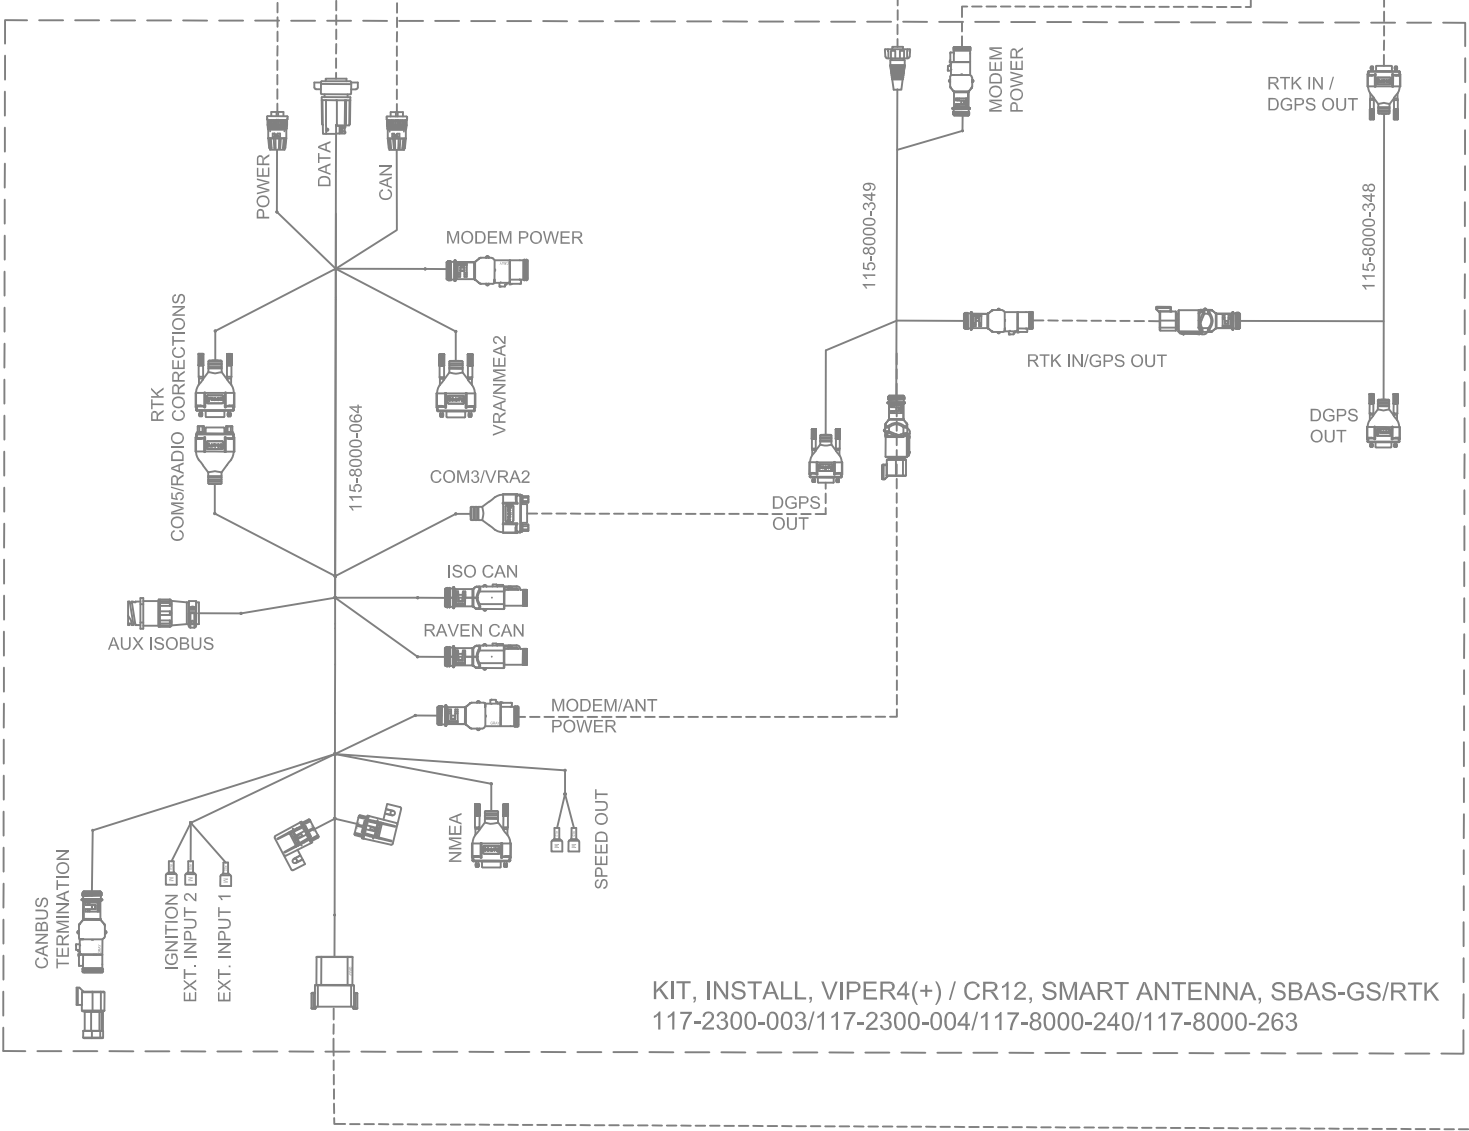

# SYSTEM DRAWING, JOHN DEERE AUTOTRAC READY 6R SERIES INTERIM TIER 4, SBGUIDANCE, W/O IBBC, EXTERNAL GPS

KIT, JOHN DEERE AUTOTRAC READY 6R SERIES INTERIM TIER 4, SBGUIDANCE, W/O IBBC  
117-8000-158

RELEASED DATE	ECO #	REV.	DRAWING NO.
11/2/20	36333	A	054-8000-158
1/20/21	36756	B	054-8000-158

# SYSTEM DRAWING, JOHN DEERE AUTOTRAC READY 6R SERIES INTERIM TIER 4, SBGUIDANCE, W/O IBBC, INTERNAL GPS, SLINGSHOT

KIT, CONSOLE, VIPER 4+SBG, SLINGSHOT  
117-8000-2711-2731-2751-277

KIT, INSTALL, VIPER4(+) / CR12, INTERNAL GPS, SLINGSHOT  
117-8000-2411-244

KIT, JOHN DEERE AUTOTRAC READY 6R SERIES INTERIM  
TIER 4, SBGUIDANCE, W/O IBBC  
117-8000-158

RELEASED DATE	ECO #	REV.	DRAWING NO.
11/2/20	36333	A	054-8000-158
1/20/21	36756	B	054-8000-158

# SYSTEM DRAWING, JOHN DEERE AUTOTRAC READY 6R SERIES INTERIM TIER 4, SBGUIDANCE, W/O IBBC, INTERNAL GPS, RADIO

RELEASED DATE	ECO #	REV.	DRAWING NO.
11/2/20	36333	A	054-8000-158
1/20/21	36756	B	054-8000-158