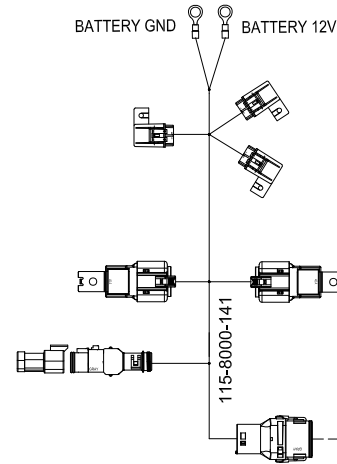

SYSTEM DRAWING, TRACTOR SPECIFIC INSTALLATION, GENERIC TRACTOR, RS1, CR12 / VIPER 4+ ROS

KIT, 500S/SC1
117-5000-001/-004

KIT, RS1
117-5001-037/041

KIT, CONSOLE, CR12, UT UNLOCK
117-2300-001/-005
KIT, CONSOLE, VIPER 4+ ROS, UT UNLOCK
117-5010-068/-069

117-5035-100
KIT, TRACTOR, GENERIC, RS1, W/O IBBC

117-5035-101/-102
KIT, TRACTOR, GENERIC, RS1, W/ IBBC

KIT, INSTALL, VIPER 4(+)/CR12, RS1
117-2300-002/-003

117-5035-106/107
KIT, GENERIC TRACTOR, RS1

RELEASED DATE	ECO #	REV.	DRAWING NO.
3/8/22	40891	C	054-5035-106
3/11/24	48825	D	054-5035-106

SYSTEM DRAWING, TRACTOR SPECIFIC INSTALLATION, GENERIC TRACTOR, RS1, CR7

RELEASED DATE	ECO #	REV.	DRAWING NO.
3/8/22	40891	C	054-5035-106
3/11/24	48825	D	054-5035-106