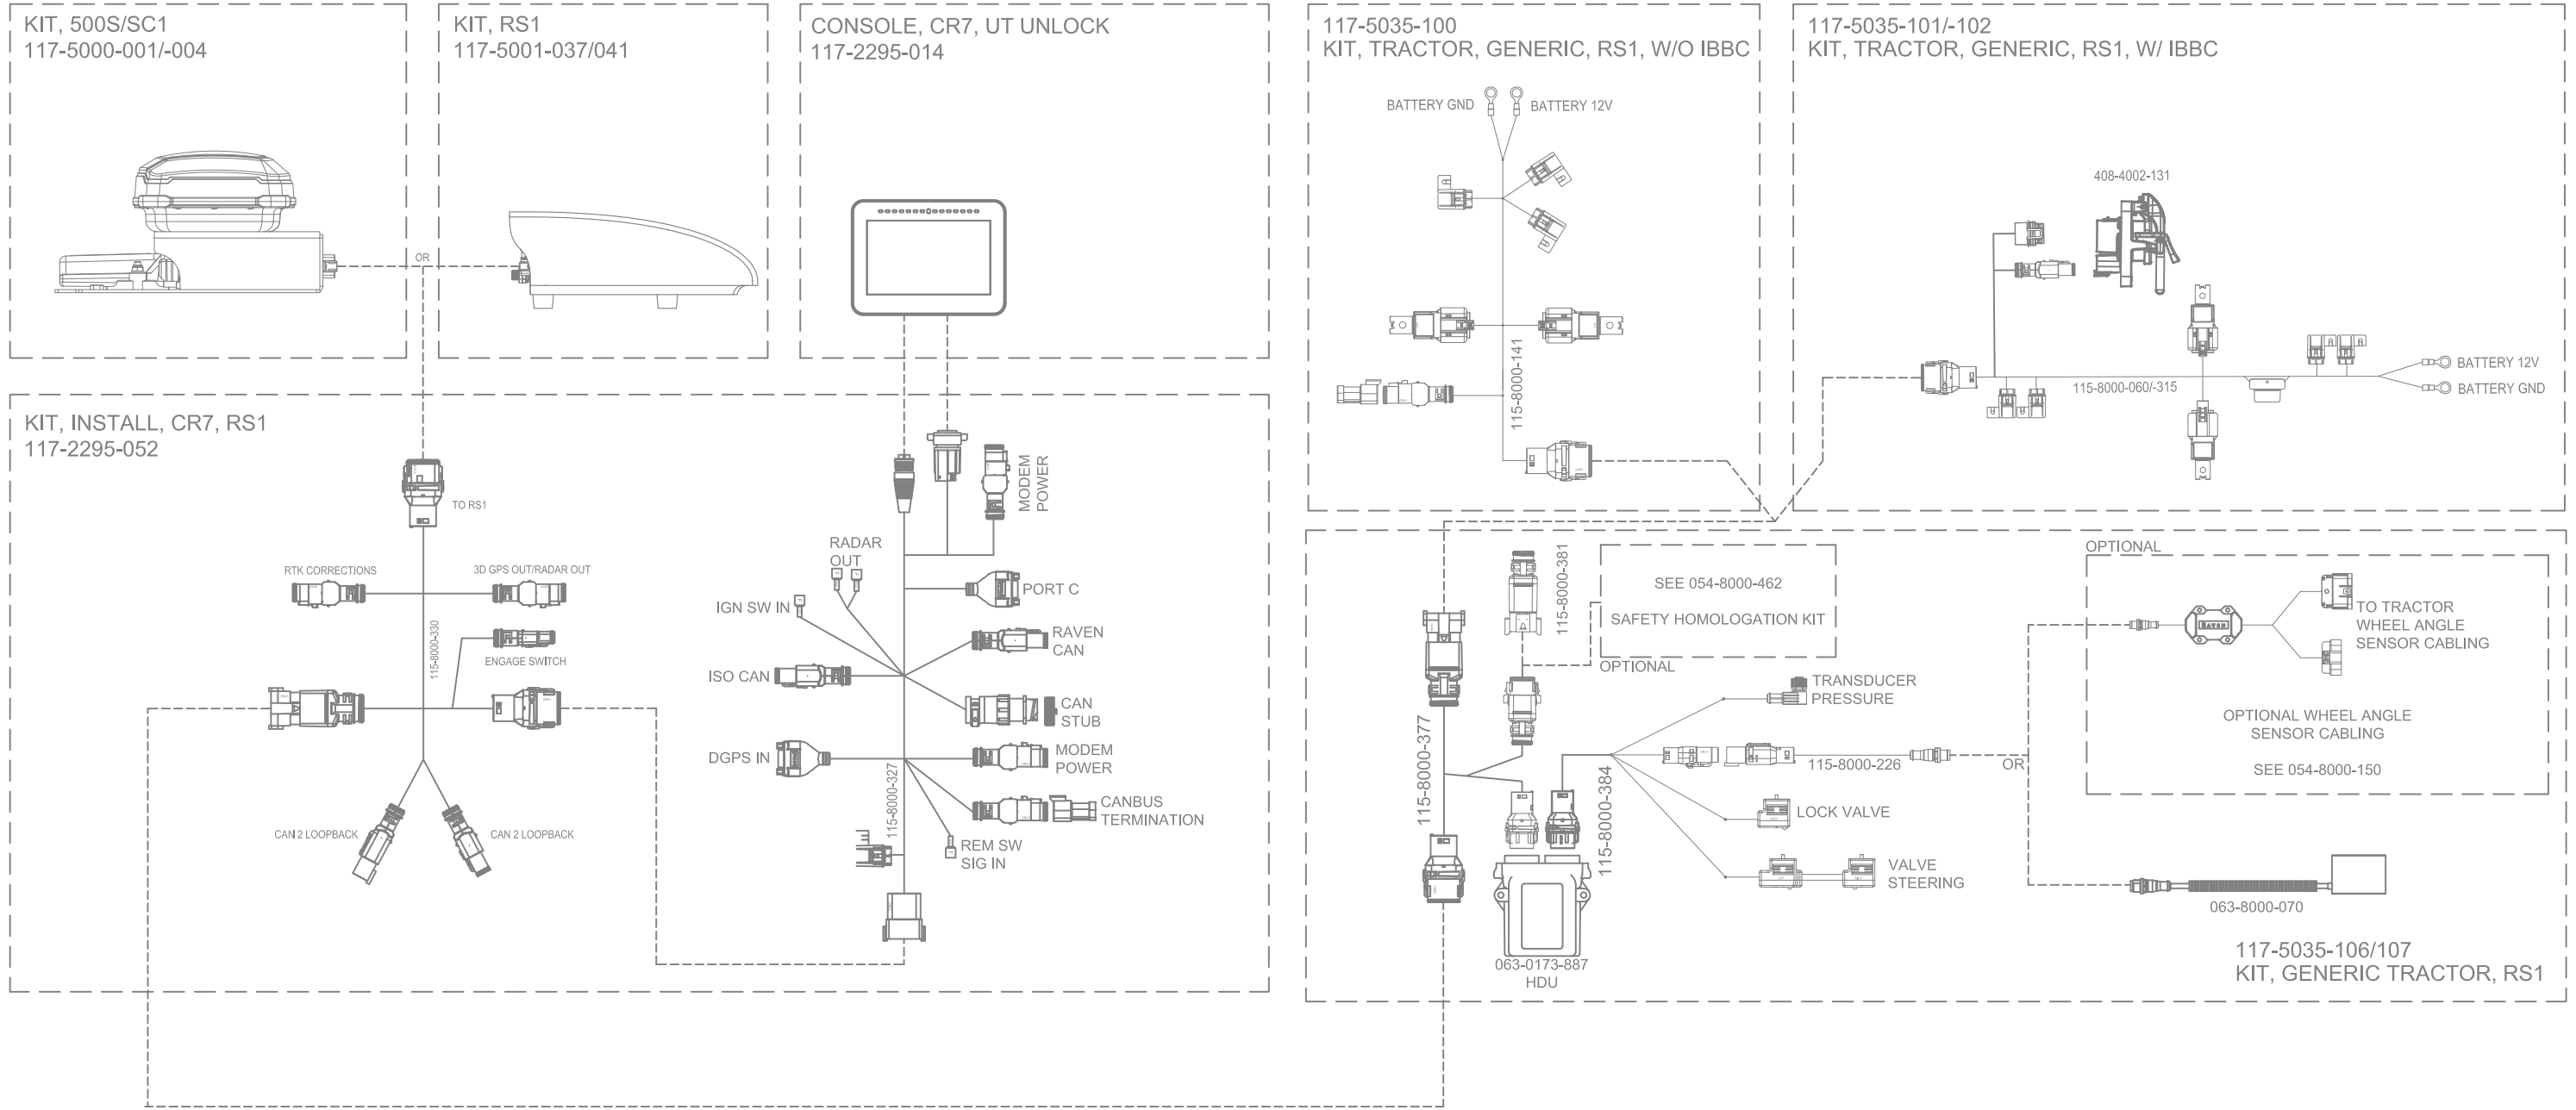

SYSTEM DRAWING, TRACTOR SPECIFIC INSTALLATION, GENERIC TRACTOR, RS1, CR12 / VIPER 4+ ROS

KIT, 500S/SC1
117-5000-001/-004

KIT, RS1
117-5001-037/041

KIT, CONSOLE, CR12, UT UNLOCK
117-2300-001/-005
KIT, CONSOLE, VIPER 4+ ROS, UT UNLOCK
117-5010-068/-069

117-5035-100
KIT, TRACTOR, GENERIC, RS1, W/O IBBC

117-5035-101/-102
KIT, TRACTOR, GENERIC, RS1, W/ IBBC

KIT, INSTALL, VIPER 4(+)/CR12, RS1
117-2300-002/-003

117-5035-106/107
KIT, GENERIC TRACTOR, RS1

RELEASED DATE	ECO #	REV.	DRAWING NO.
3/8/22	40891	C	054-5035-106
3/11/24	48825	D	054-5035-106

SYSTEM DRAWING, TRACTOR SPECIFIC INSTALLATION, GENERIC TRACTOR, RS1, CR7

RELEASED DATE	ECO #	REV.	DRAWING NO.
3/8/22	40891	C	054-5035-106
3/11/24	48825	D	054-5035-106