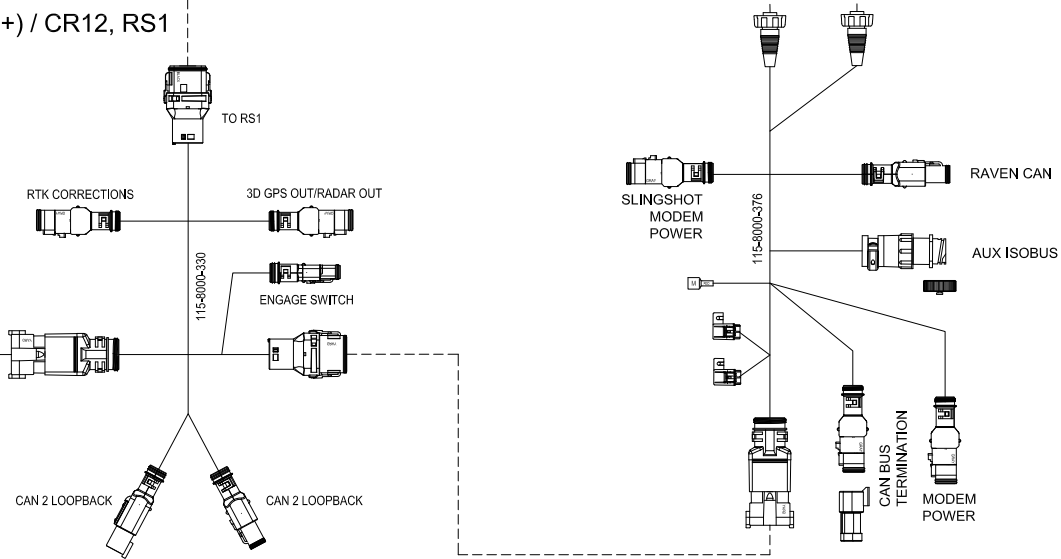

SYSTEM DRAWING, TRACTOR SPECIFIC INSTALLATION, GENERIC TRACTOR, RS1, CR12 / VIPER 4+ ROS

KIT, 500S/SC1
117-5000-001/-004

KIT, RS1
117-5001-037/041

KIT, CONSOLE, CR12, UT UNLOCK
117-2300-001/-005
KIT, CONSOLE, VIPER 4+ ROS, UT UNLOCK
117-5010-068/-069

117-5035-100
KIT, TRACTOR, GENERIC, RS1, W/O IBBC

117-5035-101/-102
KIT, TRACTOR, GENERIC, RS1, W/ IBBC

KIT, INSTALL, VIPER 4(+)/CR12, RS1
117-2300-002/-003

117-5035-106/107
KIT, GENERIC TRACTOR, RS1

RELEASED DATE	ECO #	REV.	DRAWING NO.
3/8/22	40891	C	054-5035-106
3/11/24	48825	D	054-5035-106

SYSTEM DRAWING, TRACTOR SPECIFIC INSTALLATION, GENERIC TRACTOR, RS1, CR7

RELEASED DATE	ECO #	REV.	DRAWING NO.
3/8/22	40891	C	054-5035-106
3/11/24	48825	D	054-5035-106