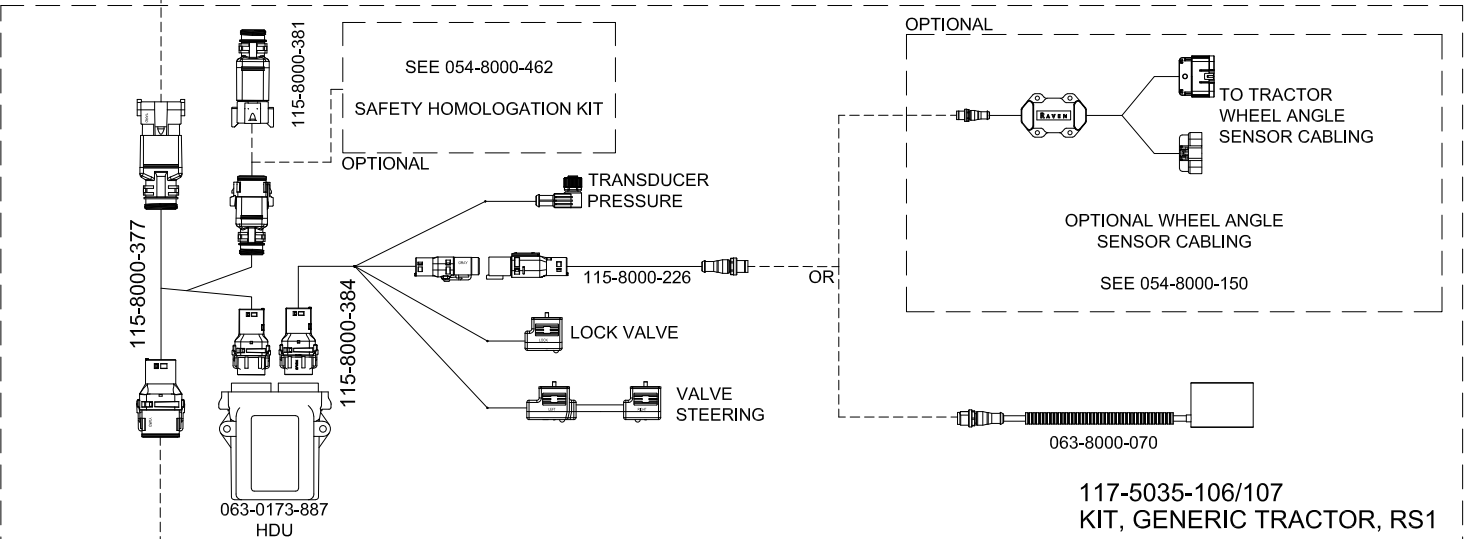

SYSTEM DRAWING, TRACTOR SPECIFIC INSTALLATION, GENERIC TRACTOR, RS1, CR12 / VIPER 4+ ROS

KIT, 500S/SC1
117-5000-001/-004

KIT, RS1
117-5001-037/041

KIT, CONSOLE, CR12, UT UNLOCK
117-2300-001/-005
KIT, CONSOLE, VIPER 4+ ROS, UT UNLOCK
117-5010-068/-069

117-5035-100
KIT, TRACTOR, GENERIC, RS1, W/O IBBC

117-5035-101/-102
KIT, TRACTOR, GENERIC, RS1, W/ IBBC

KIT, INSTALL, VIPER 4(+)/CR12, RS1
117-2300-002/-003

117-5035-106/107
KIT, GENERIC TRACTOR, RS1

RELEASED DATE	ECO #	REV.	DRAWING NO.
3/8/22	40891	C	054-5035-106
3/11/24	48825	D	054-5035-106

SYSTEM DRAWING, TRACTOR SPECIFIC INSTALLATION, GENERIC TRACTOR, RS1, CR7

RELEASED DATE	ECO #	REV.	DRAWING NO.
3/8/22	40891	C	054-5035-106
3/11/24	48825	D	054-5035-106