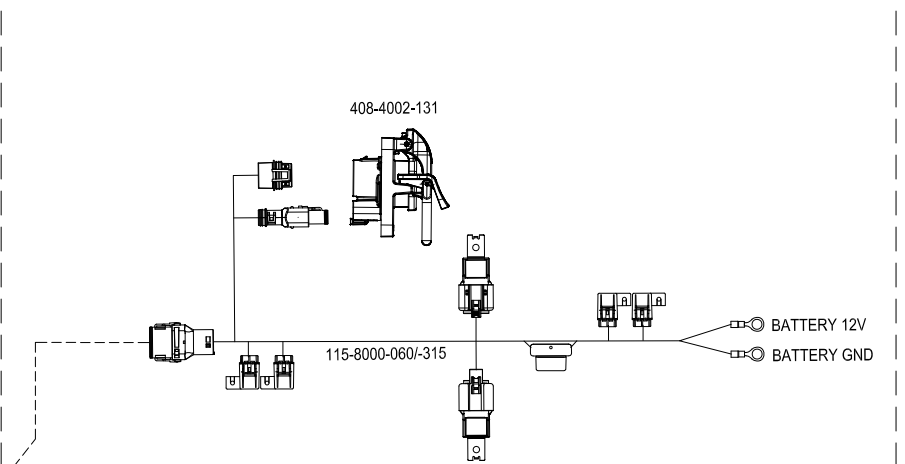

SYSTEM DRAWING, TRACTOR SPECIFIC INSTALLATION, GENERIC TRACTOR, RS1, CR12 / VIPER 4+ ROS

KIT, 500S/SC1
117-5000-001/-004

KIT, RS1
117-5001-037/041

KIT, CONSOLE, CR12, UT UNLOCK
117-2300-001/-005
KIT, CONSOLE, VIPER 4+ ROS, UT UNLOCK
117-5010-068/-069

117-5035-100
KIT, TRACTOR, GENERIC, RS1, W/O IBBC

117-5035-101/-102
KIT, TRACTOR, GENERIC, RS1, W/ IBBC

KIT, INSTALL, VIPER 4(+)/CR12, RS1
117-2300-002/-003

117-5035-106/107
KIT, GENERIC TRACTOR, RS1

RELEASED DATE	ECO #	REV.	DRAWING NO.
3/8/22	40891	C	054-5035-106
3/11/24	48825	D	054-5035-106

SYSTEM DRAWING, TRACTOR SPECIFIC INSTALLATION, GENERIC TRACTOR, RS1, CR7

RELEASED DATE	ECO #	REV.	DRAWING NO.
3/8/22	40891	C	054-5035-106
3/11/24	48825	D	054-5035-106