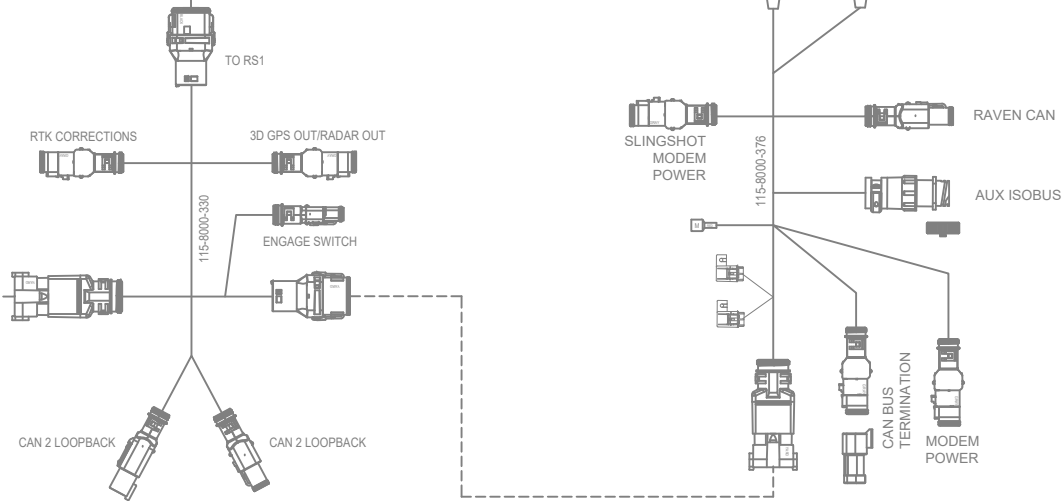

SYSTEM DRAWING, TRACTOR SPECIFIC INSTALLATION, GENERIC TRACTOR, RS1, CR12 / VIPER 4+ ROS

KIT, RS1
117-5001-037 THRU-049

KIT, CONSOLE, CR12, UT UNLOCK
117-2300-001/-005
KIT, CONSOLE, VIPER 4+ ROS, UT UNLOCK
117-5010-068/-069

KIT, INSTALL, VIPER 4(+)/CR12, RS1
117-2300-002/-003

117-5035-100
KIT, TRACTOR, GENERIC, RS1, W/O IBBC

117-5035-101/-102
KIT, TRACTOR, GENERIC, RS1, W/ IBBC

SEE 054-8000-462

SAFETY HOMOLOGATION KIT

OPTIONAL

KIT, RS1
117-5001-037 THRU-049

CONSOLE, CR7, UT UNLOCK
117-2295-014

117-5035-100
KIT, TRACTOR, GENERIC, RS1, W/O IBBC

117-5035-101/-102
KIT, TRACTOR, GENERIC, RS1, W/ IBBC

KIT, INSTALL, CR7, RS1
117-2295-052