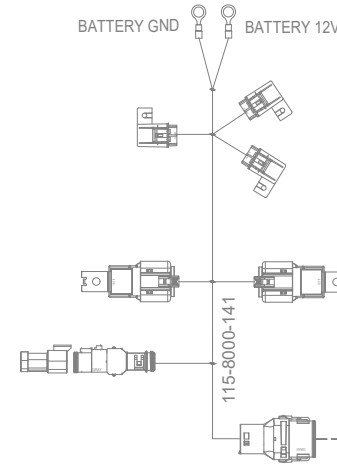

SYSTEM DRAWING, TRACTOR SPECIFIC INSTALLATION, GENERIC TRACTOR, RS1, CR12 / VIPER 4+ ROS

KIT, RS1
117-5001-037 THRU-049

KIT, CONSOLE, CR12, UT UNLOCK
117-2300-001/-005
KIT, CONSOLE, VIPER 4+ ROS, UT UNLOCK
117-5010-068/-069

KIT, INSTALL, VIPER 4(+)/CR12, RS1
117-2300-002/-003

117-5035-100
KIT, TRACTOR, GENERIC, RS1, W/O IBBC

117-5035-101/-102
KIT, TRACTOR, GENERIC, RS1, W/ IBBC

SEE 054-8000-462

SAFETY HOMOLOGATION KIT

OPTIONAL