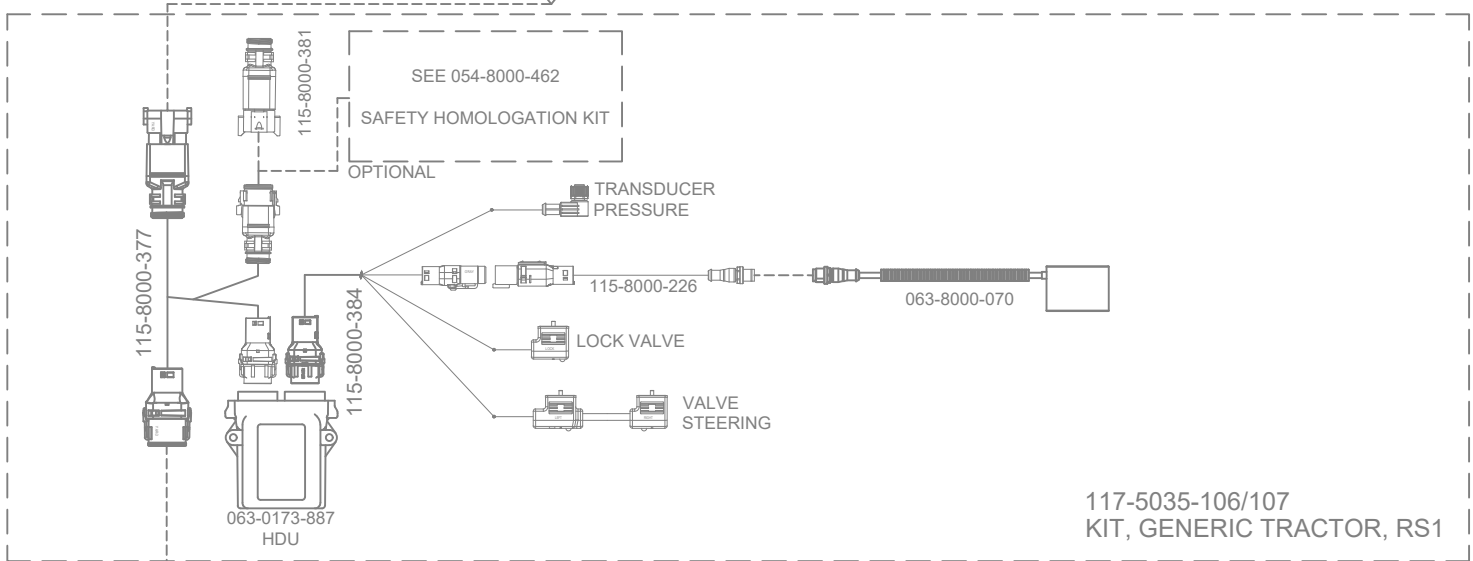

KIT, RS1
117-5001-037 THRU-049

CONSOLE, CR7, UT UNLOCK
117-2295-014

117-5035-100
KIT, TRACTOR, GENERIC, RS1, W/O IBBC

117-5035-101/-102
KIT, TRACTOR, GENERIC, RS1, W/ IBBC

KIT, INSTALL, CR7, RS1
117-2295-052