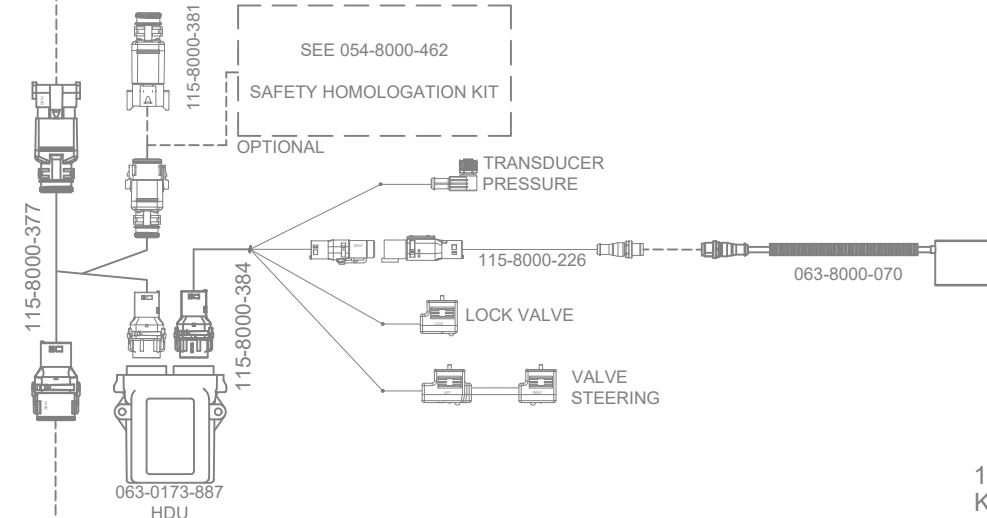

SYSTEM DRAWING, TRACTOR SPECIFIC INSTALLATION, GENERIC TRACTOR, RS1, CR12 / VIPER 4+ ROS

KIT, RS1
117-5001-037 THRU-049

KIT, CONSOLE, CR12, UT UNLOCK
117-2300-001/-005
KIT, CONSOLE, VIPER 4+ ROS, UT UNLOCK
117-5010-068/-069

KIT, INSTALL, VIPER 4(+)/CR12, RS1
117-2300-002/-003

117-5035-100
KIT, TRACTOR, GENERIC, RS1, W/O IBBC

117-5035-101/-102
KIT, TRACTOR, GENERIC, RS1, W/ IBBC

SEE 054-8000-462

SAFETY HOMOLOGATION KIT

OPTIONAL

117-5035-106/107
KIT, GENERIC TRACTOR, RS1

RELEASED DATE	ECO #	REV.	DRAWING NO.
3/23/20	34707	A	054-5035-106
10/26/20	36253	B	054-5035-106

SYSTEM DRAWING, TRACTOR SPECIFIC INSTALLATION, GENERIC TRACTOR, RS1, CR7

KIT, RS1
117-5001-037 THRU-049

CONSOLE, CR7, UT UNLOCK
117-2295-014

117-5035-100
KIT, TRACTOR, GENERIC, RS1, W/O IBBC

117-5035-101/-102
KIT, TRACTOR, GENERIC, RS1, W/ IBBC

KIT, INSTALL, CR7, RS1
117-2295-052