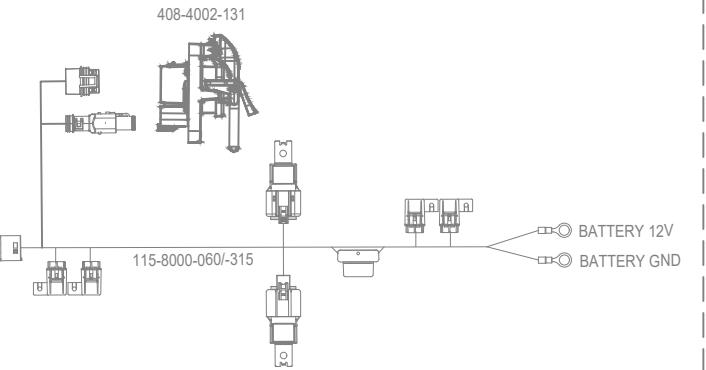

SYSTEM DRAWING, TRACTOR SPECIFIC INSTALLATION, GENERIC TRACTOR, RS1, CR12 / VIPER 4+ ROS

KIT, RS1
117-5001-037 THRU-049

KIT, CONSOLE, CR12, UT UNLOCK
117-2300-001/-005
KIT, CONSOLE, VIPER 4+ ROS, UT UNLOCK
117-5010-068/-069

KIT, INSTALL, VIPER 4(+)/CR12, RS1
117-2300-002/-003

117-5035-100
KIT, TRACTOR, GENERIC, RS1, W/O IBBC

117-5035-101/-102
KIT, TRACTOR, GENERIC, RS1, W/ IBBC

SEE 054-8000-462

SAFETY HOMOLOGATION KIT

OPTIONAL

117-5035-106/107
KIT, GENERIC TRACTOR, RS1

RELEASED DATE	ECO #	REV.	DRAWING NO.
3/23/20	34707	A	054-5035-106
10/26/20	36253	B	054-5035-106

SYSTEM DRAWING, TRACTOR SPECIFIC INSTALLATION, GENERIC TRACTOR, RS1, CR7