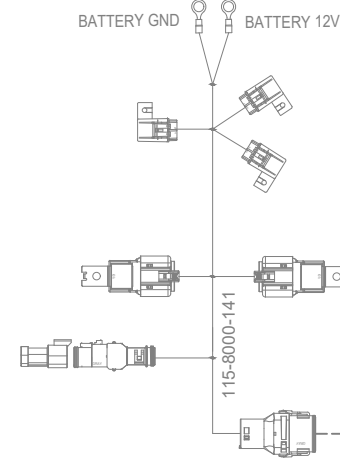

117-5035-106/107
KIT, GENERIC TRACTOR, RS1

RELEASED DATE	ECO #	REV.	DRAWING NO.
3/23/20	34707	A	054-5035-106
10/26/20	36253	B	054-5035-106

SYSTEM DRAWING, TRACTOR SPECIFIC INSTALLATION, GENERIC TRACTOR, RS1, CR7

KIT, RS1
117-5001-037 THRU-049

CONSOLE, CR7, UT UNLOCK
117-2295-014

117-5035-100
KIT, TRACTOR, GENERIC, RS1, W/O IBBC

117-5035-101/-102
KIT, TRACTOR, GENERIC, RS1, W/ IBBC

KIT, INSTALL, CR7, RS1
117-2295-052