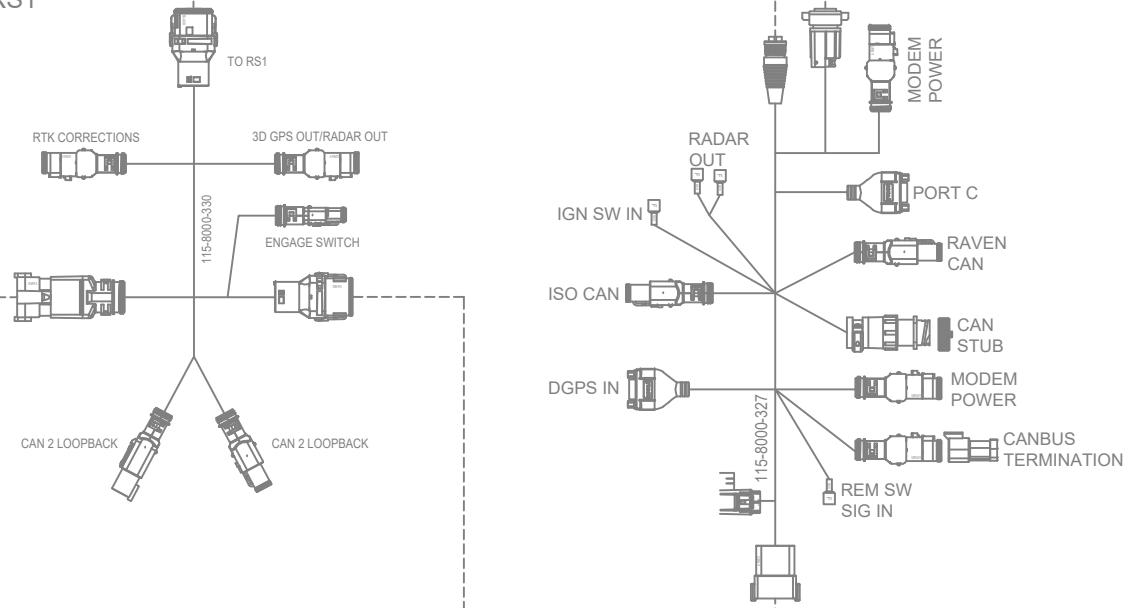

KIT, RS1
117-5001-037 THRU-049

CONSOLE, CR7, UT UNLOCK
117-2295-014

117-5035-100
KIT, TRACTOR, GENERIC, RS1, W/O IBBC

117-5035-101/-102
KIT, TRACTOR, GENERIC, RS1, W/ IBBC

KIT, INSTALL, CR7, RS1
117-2295-052