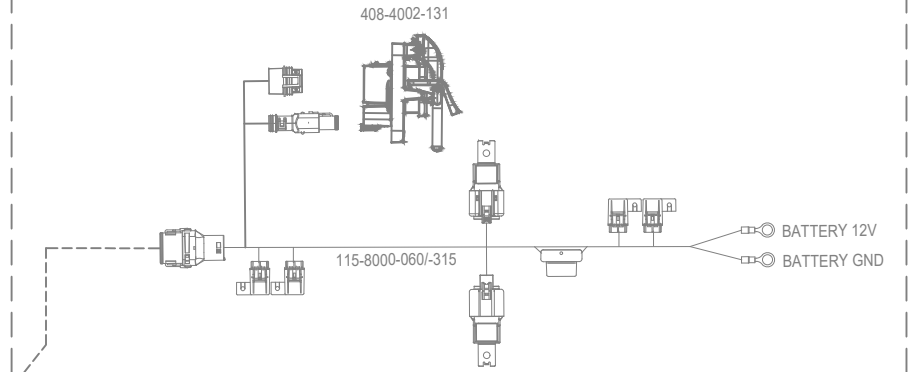

KIT, RS1
117-5001-037 THRU-049

CONSOLE, CR7, UT UNLOCK
117-2295-014

117-5035-100
KIT, TRACTOR, GENERIC, RS1, W/O IBBC

117-5035-101/-102
KIT, TRACTOR, GENERIC, RS1, W/ IBBC

KIT, INSTALL, CR7, RS1
117-2295-052

117-5035-106/107
KIT, GENERIC TRACTOR, RS1

RELEASED DATE	ECO #	REV.	DRAWING NO.
3/23/20	34707	A	054-5035-106
10/26/20	36253	B	054-5035-106