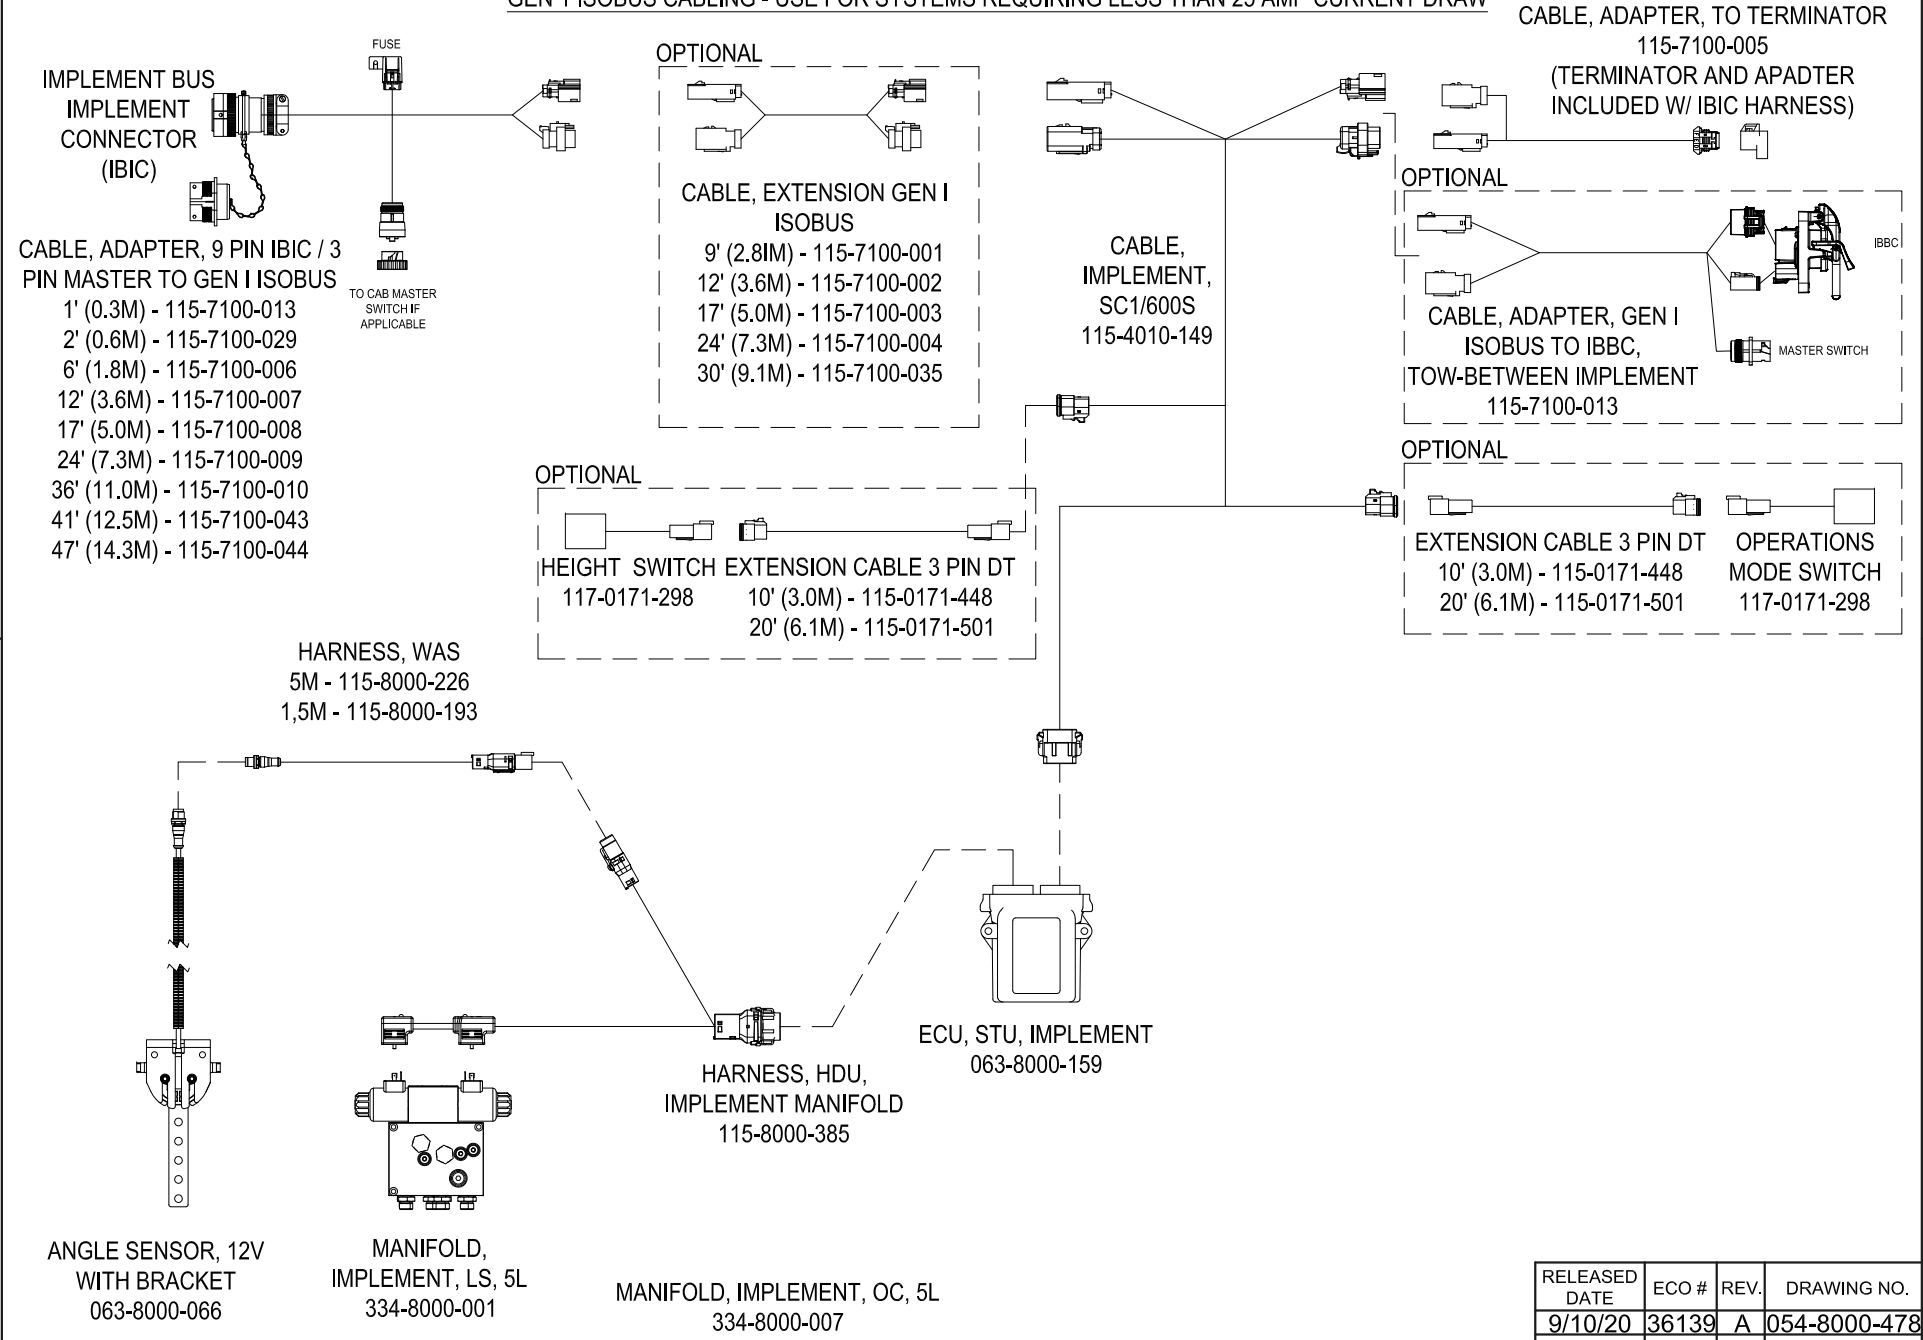

SYSTEM DRAWING, IMPLEMENT PLOUGH STEERING, SBGUIDANCE

GEN 1 ISOBUS CABLING - USE FOR SYSTEMS REQUIRING LESS THAN 25 AMP CURRENT DRAW

RELEASED DATE	ECO #	REV.	DRAWING NO.
9/10/20	36139	A	054-8000-478