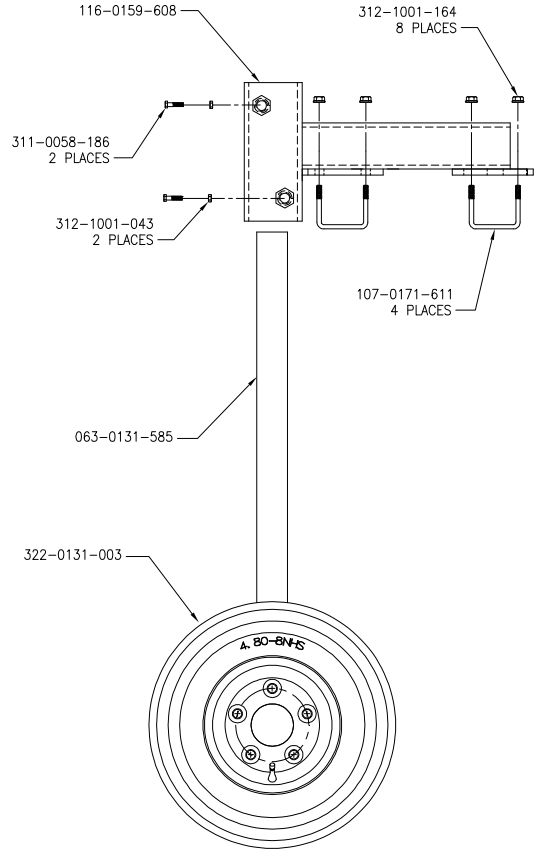

REPLACEMENT PARTS

AUTOBOOM WELDMENT KITS FOR SPRA COUPE

LEFT SIDE
WHEEL ASSEMBLY

RIGHT SIDE
WHEEL ASSEMBLY

ULTRASONIC SENSOR
MOUNTING BRACKET