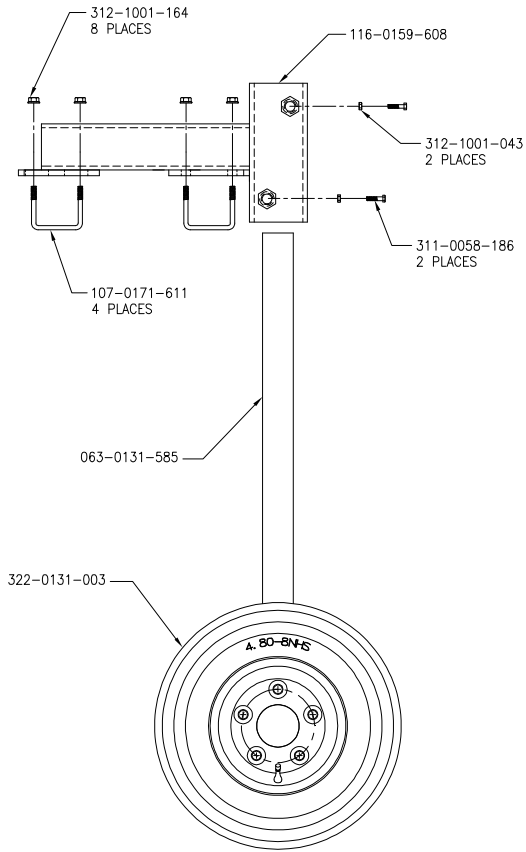

REPLACEMENT PARTS

AUTOBOOM WELDMENT KITS FOR SPRA COUPE

LEFT SIDE
WHEEL ASSEMBLY

RIGHT SIDE
WHEEL ASSEMBLY

ULTRASONIC SENSOR
MOUNTING BRACKET