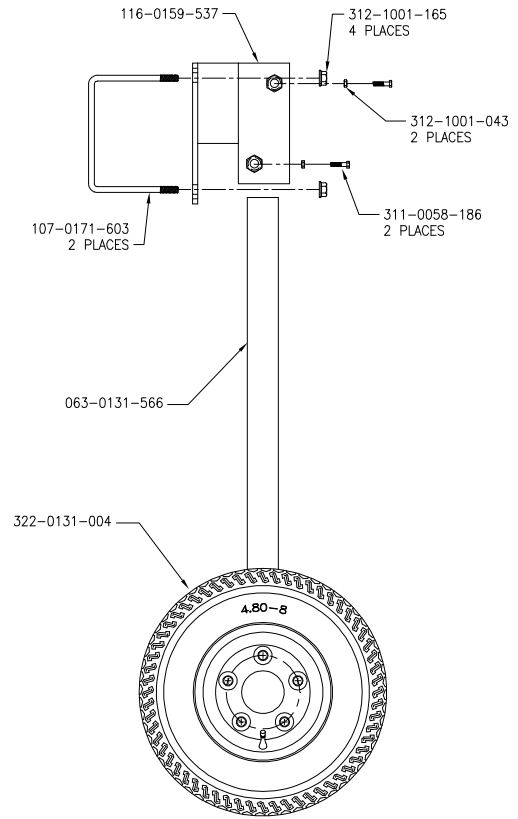

REPLACEMENT PARTS

AUTOBOOM WELDMENT KITS FOR SCHABEN

LEFT SIDE
WHEEL ASSEMBLY

RIGHT SIDE
WHEEL ASSEMBLY

ULTRASONIC SENSOR
MOUNTING BRACKET