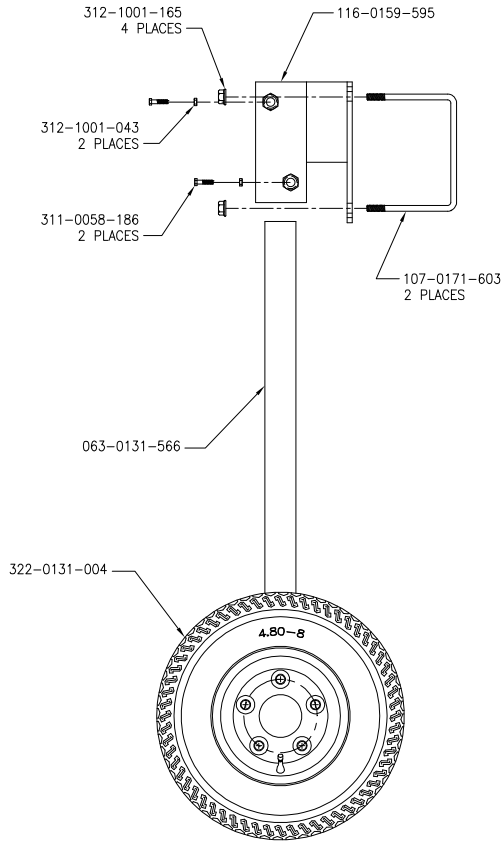

REPLACEMENT PARTS

AUTOBOOM WELDMENT KITS FOR SCHABEN

LEFT SIDE
WHEEL ASSEMBLY

RIGHT SIDE
WHEEL ASSEMBLY

ULTRASONIC SENSOR
MOUNTING BRACKET