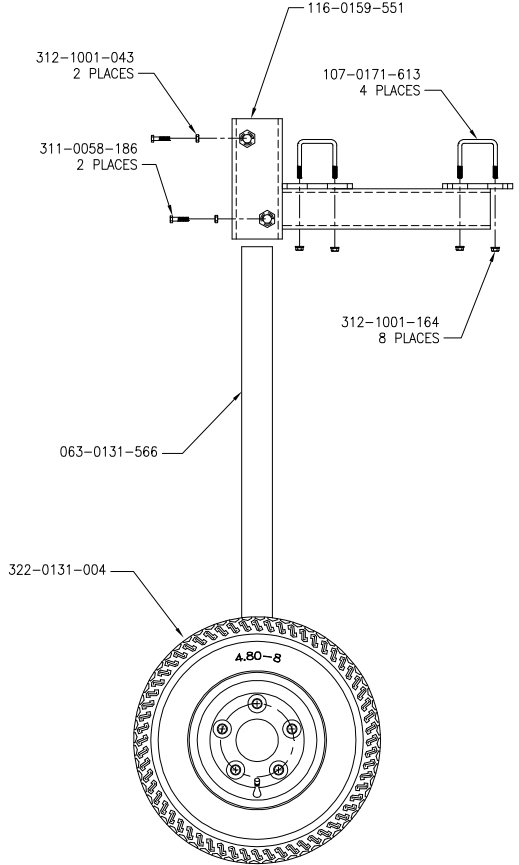

# REPLACEMENT PARTS AUTOBOOM WELDMENT KITS FOR SUMMERS

LEFT SIDE  
WHEEL ASSEMBLY

RIGHT SIDE  
WHEEL ASSEMBLY

ULTRASONIC SENSOR  
MOUNTING BRACKET