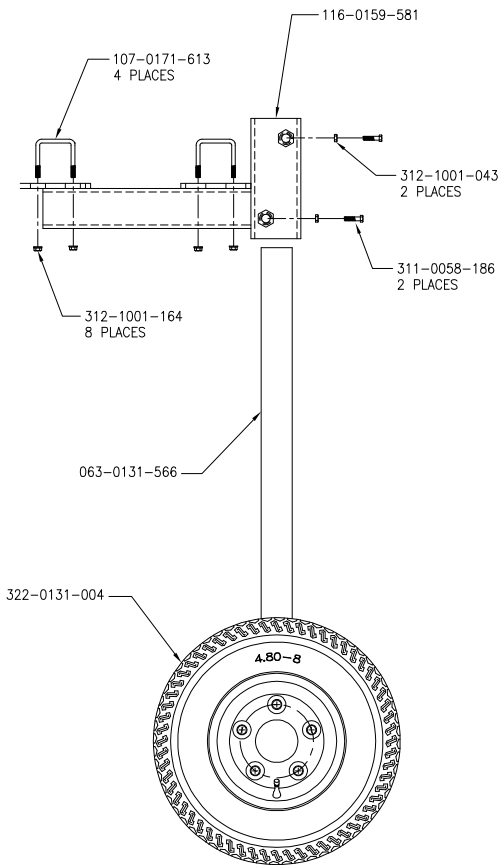

# REPLACEMENT PARTS AUTOBOOM WELDMENT KITS FOR SUMMERS

LEFT SIDE  
WHEEL ASSEMBLY

RIGHT SIDE  
WHEEL ASSEMBLY

ULTRASONIC SENSOR  
MOUNTING BRACKET