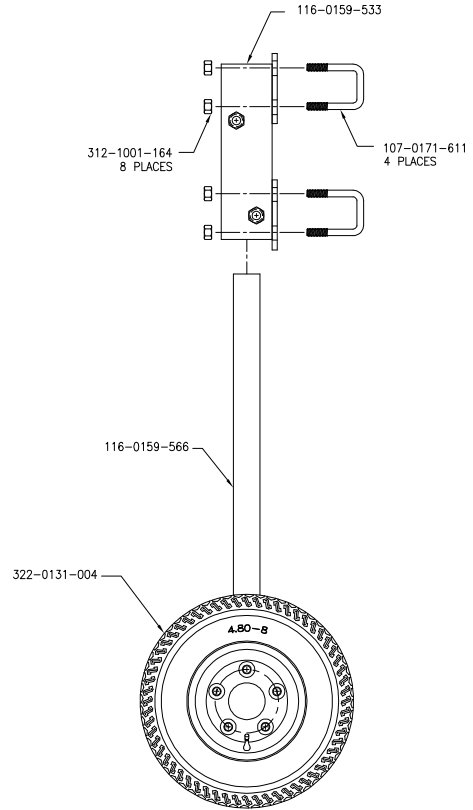

# REPLACEMENT PARTS, AUTOBOOM WELDMENT KITS FOR JD 4700/4710

LEFT SIDE  
WHEEL ASSEMBLY

RIGHT SIDE  
WHEEL ASSEMBLY

AXLE ASSEMBLY  
063-0131-566  
PARTS NOT SOLD SEPERATELY

LEFT ULTRASONIC SENSOR  
MOUNTING BRACKET

RIGHT ULTRASONIC SENSOR  
MOUNTING BRACKET