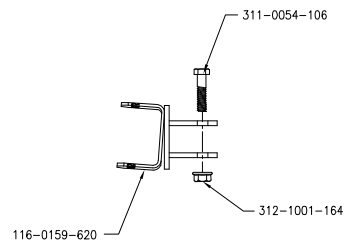

# REPLACEMENT PARTS, AUTOBOOM WELDMENT KITS FOR JD 4700/4710

LEFT SIDE  
WHEEL ASSEMBLY

RIGHT SIDE  
WHEEL ASSEMBLY

AXLE ASSEMBLY  
063-0131-566  
PARTS NOT SOLD SEPERATELY

LEFT ULTRASONIC SENSOR  
MOUNTING BRACKET

RIGHT ULTRASONIC SENSOR  
MOUNTING BRACKET