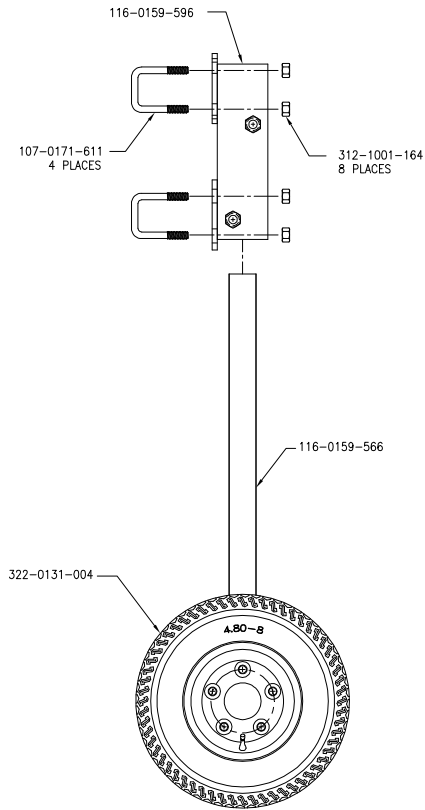

# REPLACEMENT PARTS, AUTOBOOM WELDMENT KITS FOR JD 4700/4710

LEFT SIDE  
WHEEL ASSEMBLY

RIGHT SIDE  
WHEEL ASSEMBLY

AXLE ASSEMBLY  
063-0131-566  
PARTS NOT SOLD SEPERATELY

LEFT ULTRASONIC SENSOR  
MOUNTING BRACKET

RIGHT ULTRASONIC SENSOR  
MOUNTING BRACKET