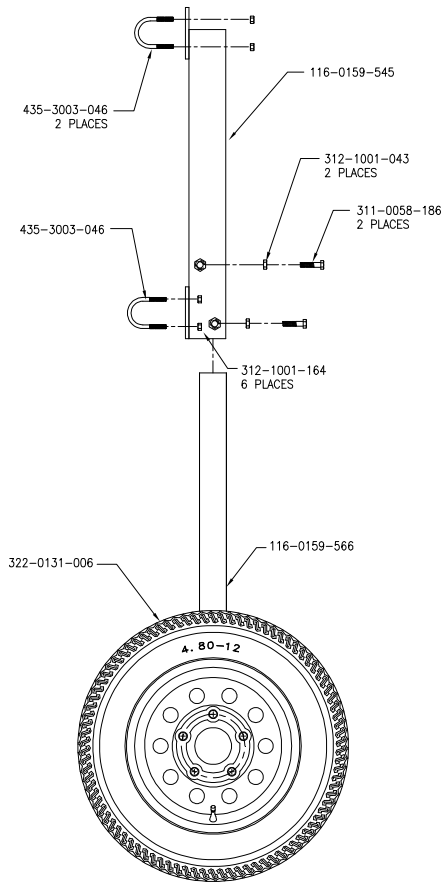

REPLACEMENT PARTS, AUTOBOOM WELDMENT KITS FOR JD 4920

LEFT SIDE
WHEEL ASSEMBLY

RIGHT SIDE
WHEEL ASSEMBLY

AXLE ASSEMBLY
063-0131-566

PARTS NOT SOLD SEPERATELY

ULTRASONIC SENSOR
MOUNTING BRACKET