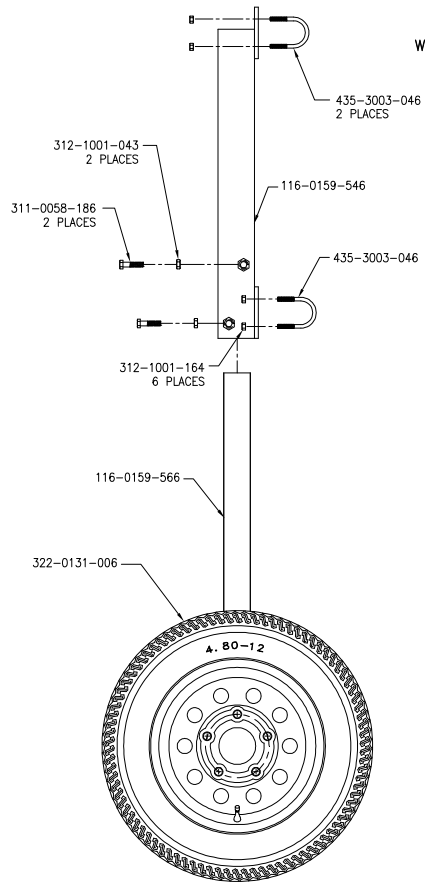

REPLACEMENT PARTS, AUTOBOOM WELDMENT KITS FOR JD 4920

LEFT SIDE
WHEEL ASSEMBLY

RIGHT SIDE
WHEEL ASSEMBLY

AXLE ASSEMBLY
063-0131-566

PARTS NOT SOLD SEPERATELY

ULTRASONIC SENSOR
MOUNTING BRACKET