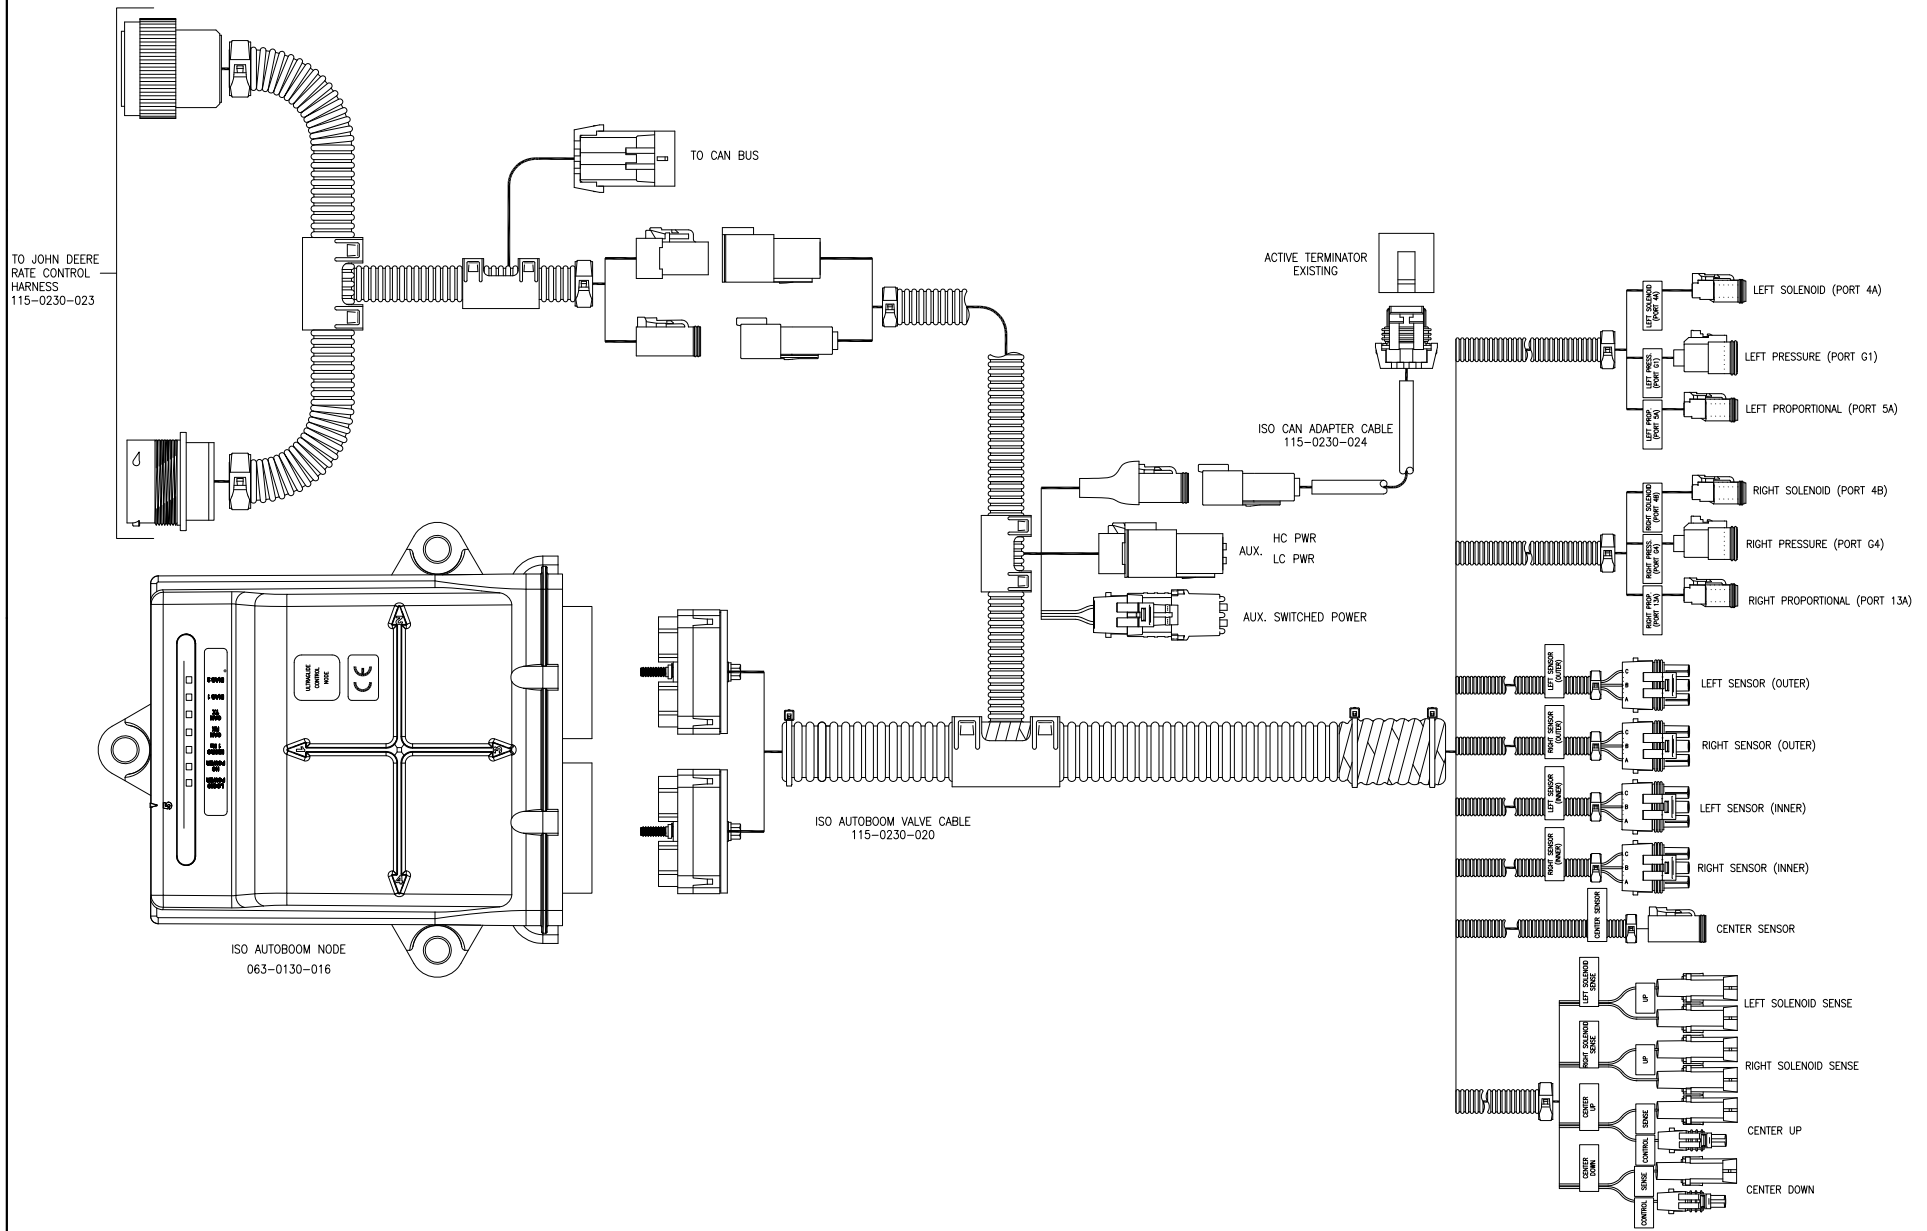

ISO AUTOBOOM FOR PULL-TYPE SPRAYERS WITH JOHN DEERE RATE CONTROL

ECO NO.	ORIGIN.	SERV. MGR.	PROD. CHAMP.	ENG.	DRAFT.	REV.	DRAWING NO.
E12975	BDB	TAC	ADA	BDB	LAA1	A	054-2430-001
E14555	BDB	TAC	ADA	BDB	MAP	B	-