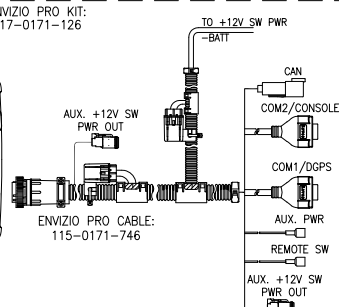

CAN POWERGLIDE PLUS AND ULTRAGLIDE SYSTEMS

AUTOBOOM CONSOLE KIT:
117-0137-025

ENVIZIO PLUS KIT:
117-0171-090

ENVIZIO PLUS:
063-0172-789

SCS CONSOLES
063-0172-XXX

ENVIZIO PRO KIT:
117-0171-126

ENVIZIO PRO
063-0172-865

VIPER PRO KIT
117-0171-112

VIPER PRO CONSOLE
063-0172-879

CAN POWER TEE KIT
117-0159-923

CAN ADAPTER TEE
W/POWER
115-0171-368

PASSIVE TERMINATOR
063-0172-369

(1) KIT INCLUDES TWO
063-0172-369

ECO NO.	PROD. MGR.	SERV. MGR.	PROD. CHAMP.	ENG.	DRAFT.	REV.	DRAWING NO.
E13454	TPH	TAC	ADA	BDB	LAA1	A	054-2400-001
E14011	TPH	TAC	ADA	BDB	MAP	B	-