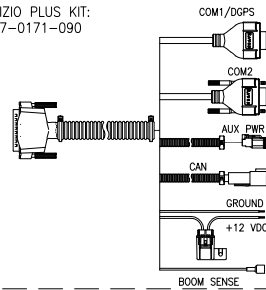

CAN POWERGLIDE PLUS AND ULTRAGLIDE SYSTEMS

AUTOBOOM CONSOLE KIT:
117-0137-025

ENVIZIO PLUS KIT:
117-0171-090

ENVIZIO PLUS:
063-0172-789

SCS CONSOLES
063-0172-XXX

ENVIZIO PRO KIT:
117-0171-126

ENVIZIO PRO
063-0172-865

VIPER PRO KIT
117-0171-112

VIPER PRO CONSOLE
063-0172-879

CAN POWER TEE KIT
117-0159-923

CAN ADAPTER TEE
W/POWER
115-0171-368

PASSIVE TERMINATOR
063-0172-369

(1) KIT INCLUDES TWO
063-0172-369

ECO NO.	PROD. MGR.	SERV. MGR.	PROD. CHAMP.	ENG.	DRAFT.	REV.	DRAWING NO.
E13454	TPH	TAC	ADA	BDB	LAA1	A	054-2400-001
E14011	TPH	TAC	ADA	BDB	MAP	B	-