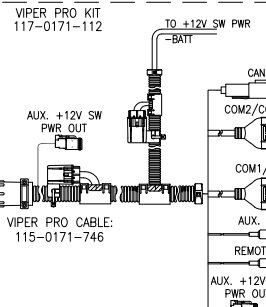

CAN POWERGLIDE PLUS AND ULTRAGLIDE SYSTEMS

AUTOBOOM CONSOLE KIT:
117-0137-025

ENVIZIO PLUS KIT:
117-0171-090

ENVIZIO PLUS:
063-0172-789

SCS CONSOLES
063-0172-XXX

ENVIZIO PRO KIT:
117-0171-126

ENVIZIO PRO
063-0172-865

VIPER PRO KIT
117-0171-112

VIPER PRO CONSOLE
063-0172-879

CAN POWER TEE KIT
117-0159-923

CAN ADAPTER TEE
W/POWER
115-0171-368

PASSIVE TERMINATOR
063-0172-369

(1) KIT INCLUDES TWO
063-0172-369

ECO NO.	PROD. MGR.	SERV. MGR.	PROD. CHAMP.	ENG.	DRAFT.	REV.	DRAWING NO.
E13454	TPH	TAC	ADA	BDB	LAA1	A	054-2400-001
E14011	TPH	TAC	ADA	BDB	MAP	B	-