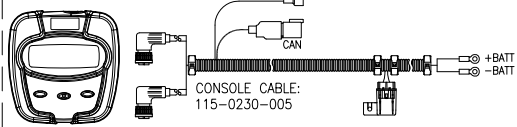

CAN POWERGLIDE PLUS AND ULTRAGLIDE SYSTEMS

AUTOBOOM CONSOLE KIT:
117-0137-025

ENVIZIO PLUS KIT:
117-0171-090

ENVIZIO PLUS:
063-0172-789

SCS CONSOLES
063-0172-XXX

ENVIZIO PRO KIT:
117-0171-126

ENVIZIO PRO
063-0172-865

VIPER PRO KIT
117-0171-112

VIPER PRO CONSOLE
063-0172-879

CAN POWER TEE KIT
117-0159-923

CAN ADAPTER TEE
W/POWER
115-0171-368

PASSIVE TERMINATOR
063-0172-369

(1) KIT INCLUDES TWO
063-0172-369

ECO NO.	PROD. MGR.	SERV. MGR.	PROD. CHAMP.	ENG.	DRAFT.	REV.	DRAWING NO.
E13454	TPH	TAC	ADA	BDB	LAA1	A	054-2400-001
E14011	TPH	TAC	ADA	BDB	MAP	B	-