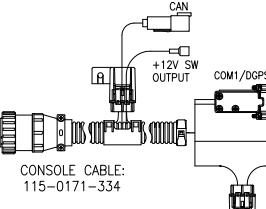

CAN POWERGLIDE PLUS AND ULTRAGLIDE SYSTEMS

AUTOBOOM CONSOLE KIT:
117-0137-025

ENVIZIO PLUS KIT:
117-0171-090

ENVIZIO PLUS:
063-0172-789

SCS CONSOLES
063-0172-XXX

ENVIZIO PRO KIT:
117-0171-126

ENVIZIO PRO
063-0172-865

VIPER PRO KIT
117-0171-112

VIPER PRO CONSOLE
063-0172-879

CAN POWER TEE KIT
117-0159-923

CAN ADAPTER TEE
W/POWER
115-0171-368

PASSIVE TERMINATOR
063-0172-369

(1) KIT INCLUDES TWO
063-0172-369

ECO NO.	PROD. MGR.	SERV. MGR.	PROD. CHAMP.	ENG.	DRAFT.	REV.	DRAWING NO.
E13454	TPH	TAC	ADA	BDB	LAA1	A	054-2400-001
E14011	TPH	TAC	ADA	BDB	MAP	B	-