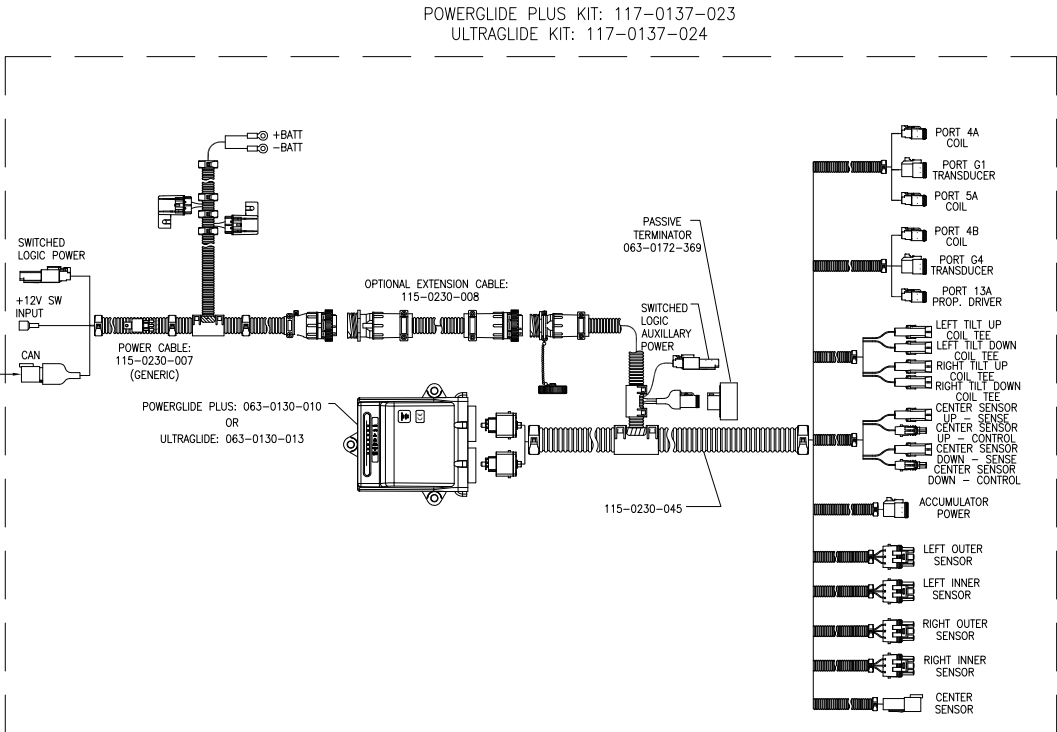

VIPER PRO KIT
117-0171-112

VIPER PRO CONSOLE
063-0172-879

CAN POWER TEE KIT
117-0159-923

CAN ADAPTER TEE
W/POWER
115-0171-368

PASSIVE TERMINATOR
063-0172-369

(1) KIT INCLUDES TWO
063-0172-369

ECO NO.	PROD. MGR.	SERV. MGR.	PROD. CHAMP.	ENG.	DRAFT.	REV.	DRAWING NO.
E13454	TPH	TAC	ADA	BDB	LAA1	A	054-2400-001
E14011	TPH	TAC	ADA	BDB	MAP	B	-