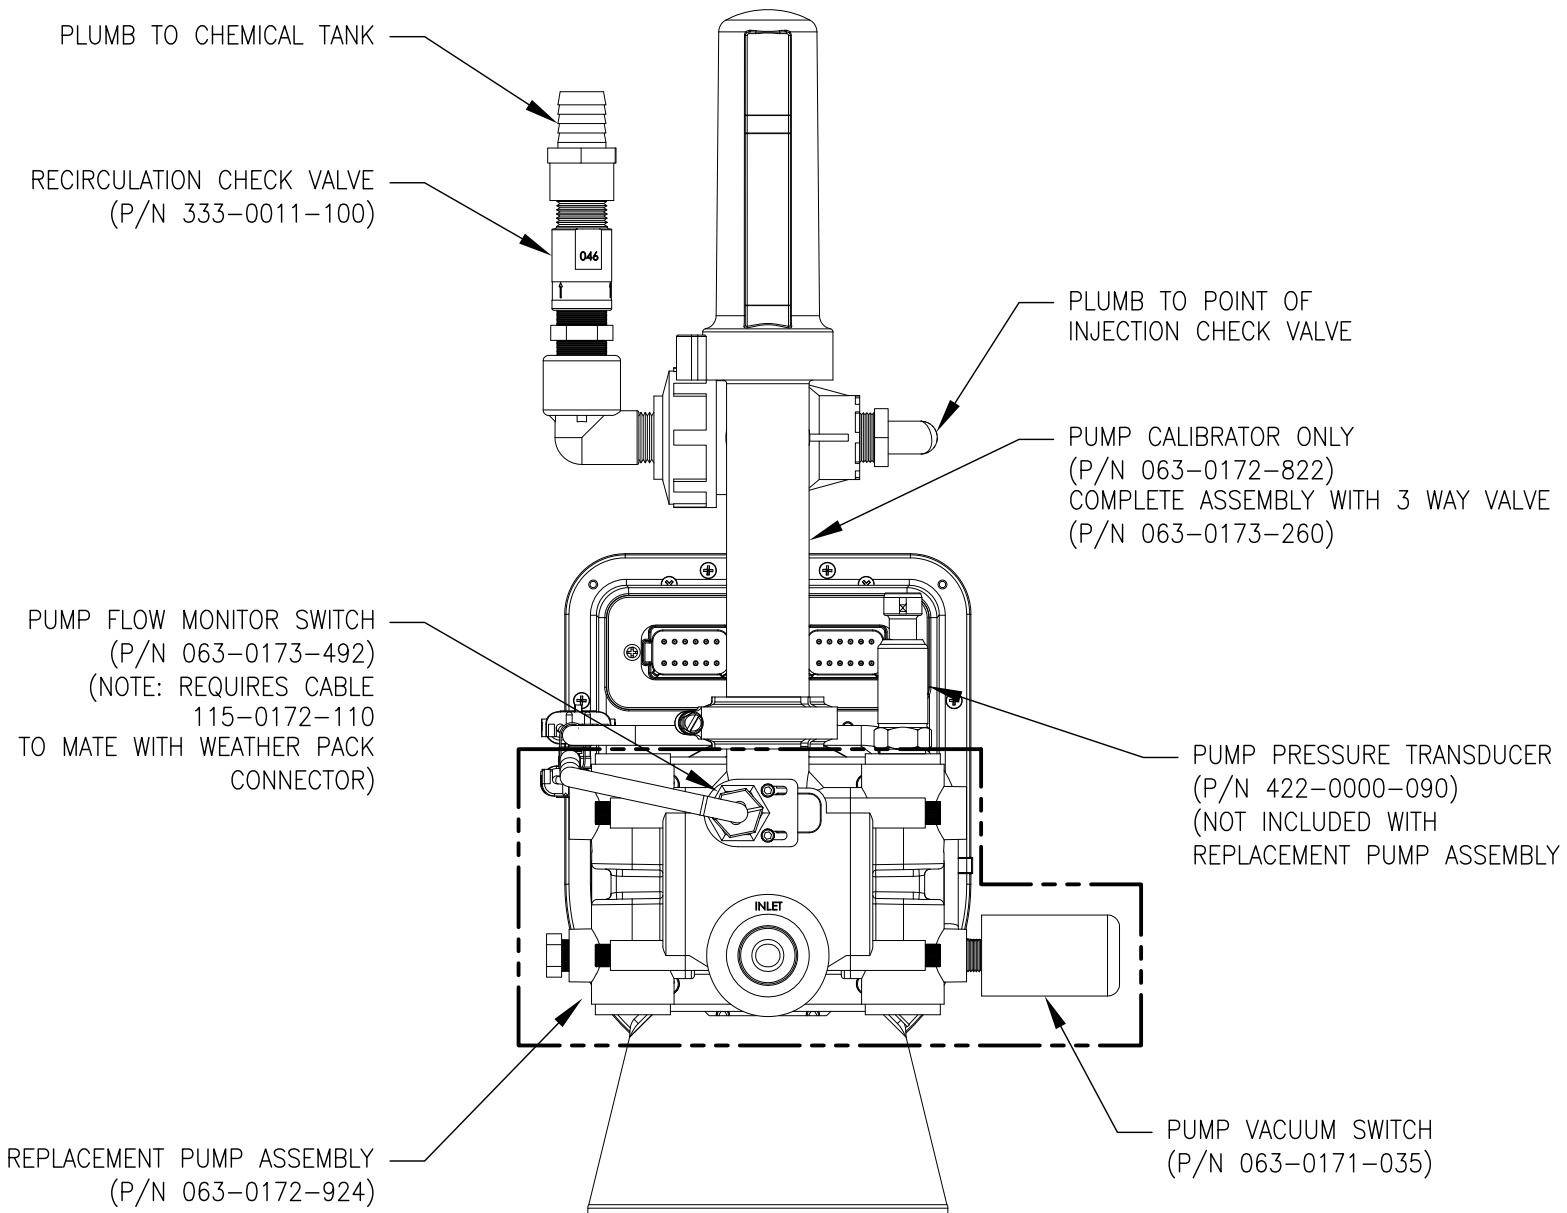

# SIDEKICK PRO PUMP REPLACEMENT PARTS

# REPLACEMENT PARTS SIDEKICK PRO INJECTION PUMP VALVE CARTRIDGES

DISCHARGE VALVE  
063-0172-504

DISCHARGE VALVE  
WITH TRANSDUCER PORT  
063-0173-310

INTAKE VALVE  
063-0172-503

---

PUMP SEAL KIT  
117-0159-987