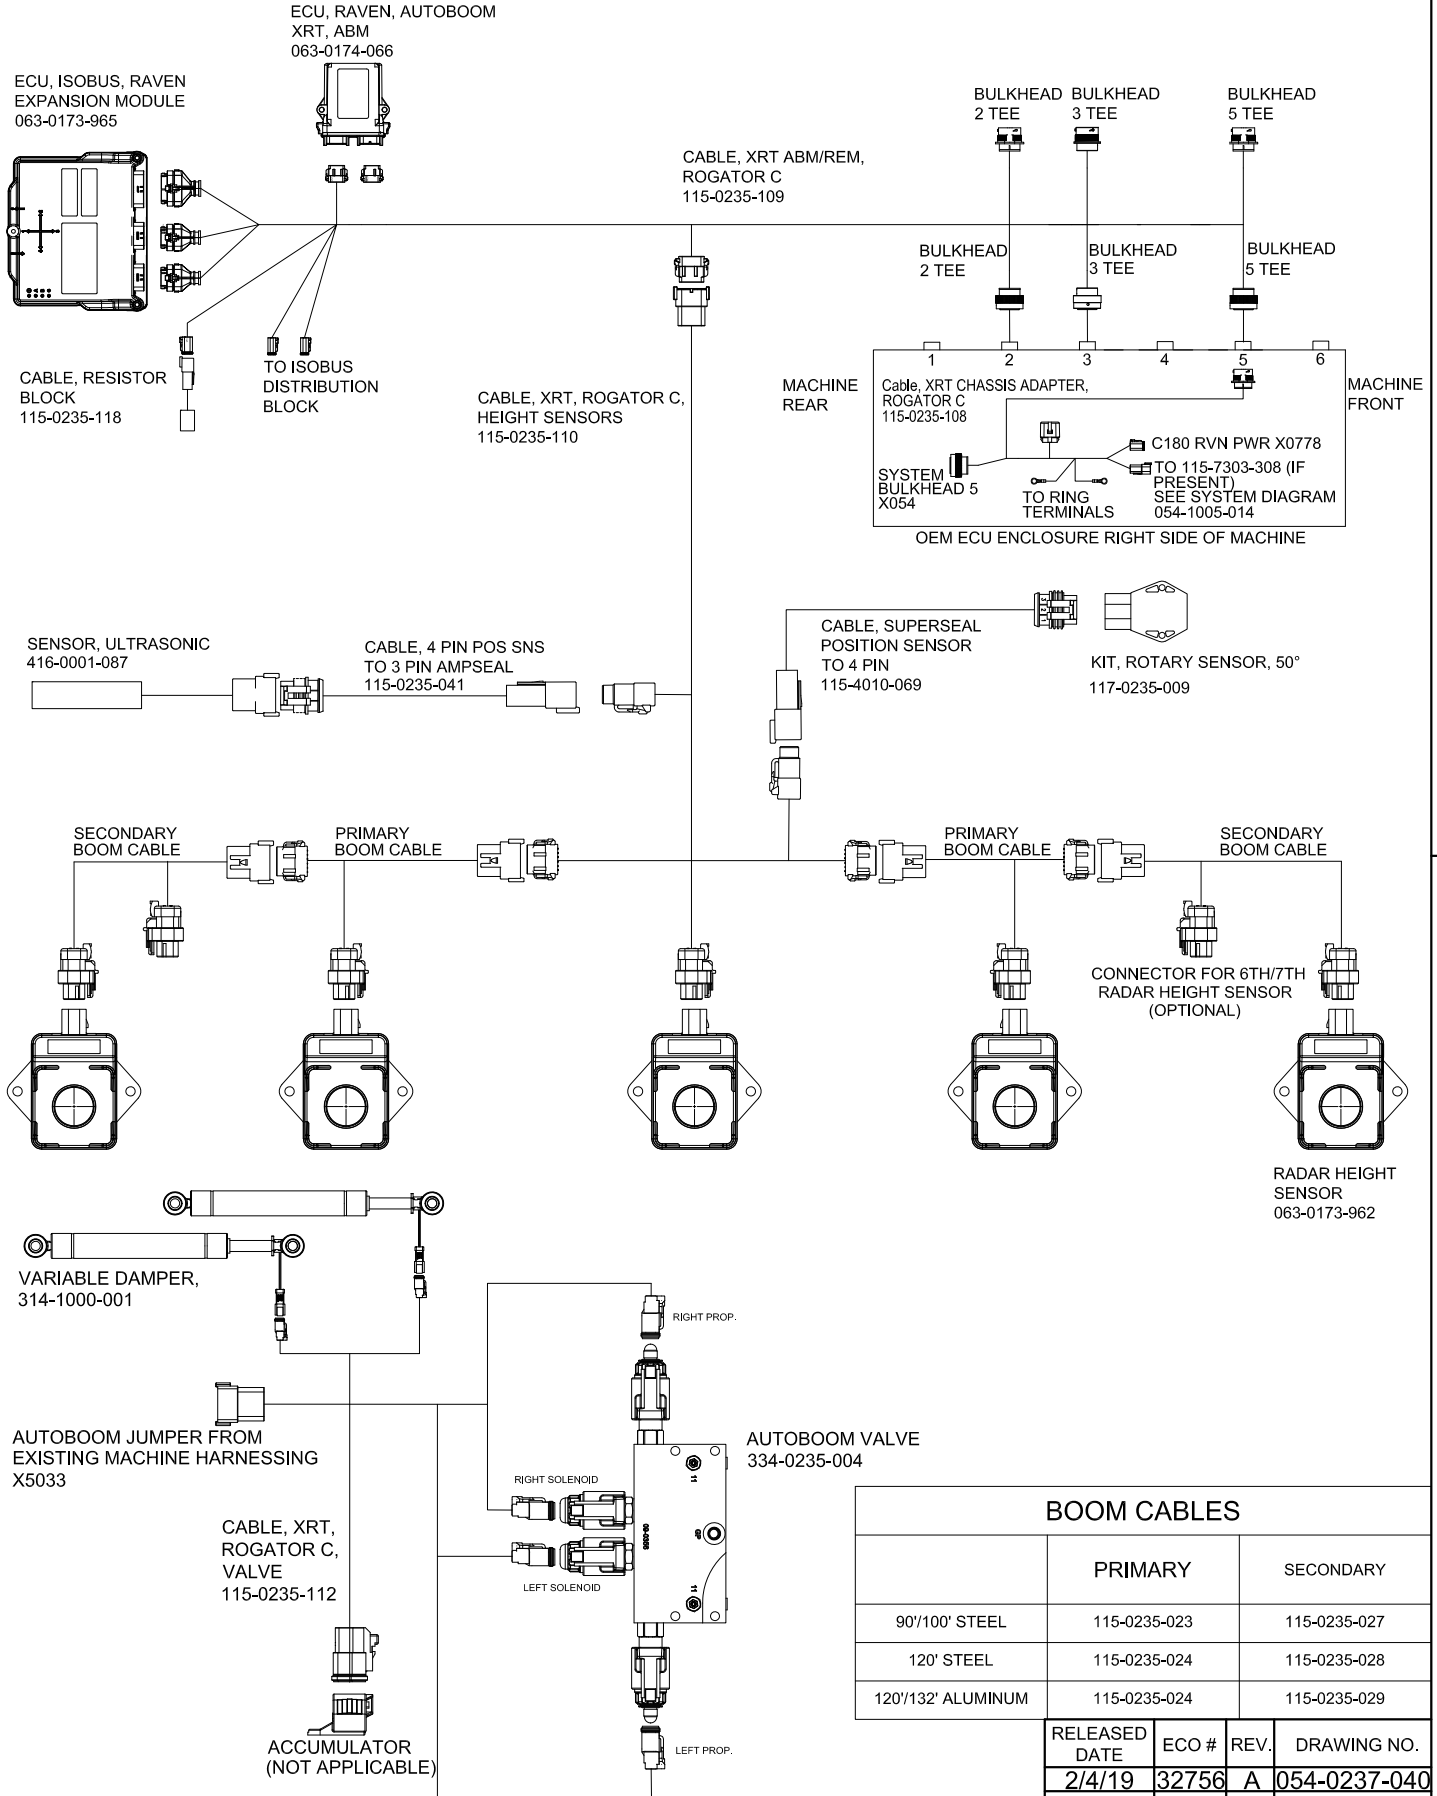

AUTOBOOM XRT, ROGATOR C, CABLING

BOOM CABLES		PRIMARY	SECONDARY
90'/100' STEEL	115-0235-023	115-0235-027	
120' STEEL	115-0235-024	115-0235-028	
120'/132' ALUMINUM	115-0235-024	115-0235-029	
RELEASED DATE	ECO #	REV.	DRAWING NO.
2/4/19	32756	A	054-0237-040