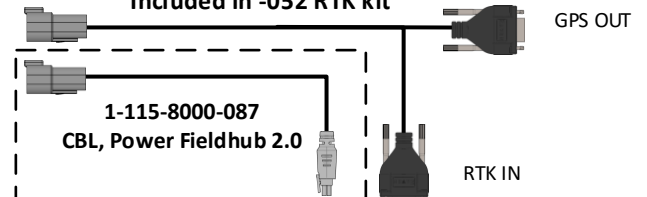

Slingshot/
 Antenna PWR

Antenna
 PWR

RTK IN/GPS
 OUT

GPS OUT

1-115-8000-349
 CBL, Smart Ant. 8P to sub-D9

1-115-8000-348
 CBL, GPS OUT/RTK IN, 3P DT
 Included in -052 RTK kit

1-115-8000-087
 CBL, Power Fieldhub 2.0

RTK IN

1-117-8000-133
 Tractor kit IR Manual Guidance

Also included in kit:
 1-107-8000-033 IBBC Bracket
 1-117-8000-341 Mounting Kit

1-115-8000-214
 CBL, Chassis Extension 2M

1-115-8000-060
 Implement Ready
 Harness