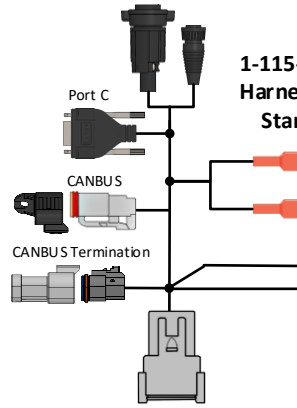

1-117-8295-001
 Kit, CR7, 500s SBAS, UT Unlocked
 1-117-8295-002
 Kit, CR7, 600s SBAS, UT Unlocked

1-063-2000-003
 600S, RECEIVER

1-063-2000-006
 500S, RECEIVER

1-117-8295-051
 Kit, CR7, INSTALL SBAS

Includes:
 1-103-0001-039 – Mounting, 1" Rail, RAM C
 1-107-8000-131 - Mounting Plate, Antenna, Roof

1-115-8000-327
 Harness, CR7 to Standalone

1-115-8000-345
 CBL, Adapter, 600s to Roof

1-115-8000-342
 CBL, Adapter, 500s to Roof

Extra included in:

1-117-8295-052
 Kit, CR7, SLINGSHOT RTK

1-121-8000-025 – 3G Antenna LIARD 2x
 1-107-8000-131 - Mounting Plate, Antenna, Roof
 1-063-8000-015 – Fieldhub GPS Patch antenna
 1-117-8000-262 - Kit, SMA GRIP
 1-115-8000-348 - CBL, GPS OUT/RTK IN, 3P DT

Slingshot/
 Antenna PWR

Antenna
 PWR

RTK IN/GPS
 OUT

GPS OUT

1-115-8000-349
 CBL, Smart Ant. 8P to sub-D9

1-115-8000-348
 CBL, GPS OUT/RTK IN, 3P DT
 Included in -052 RTK kit

1-115-8000-087
 CBL, Power Fieldhub 2.0

TITLE

CR7 w/ GPS, tractor install with ISOBUS harness