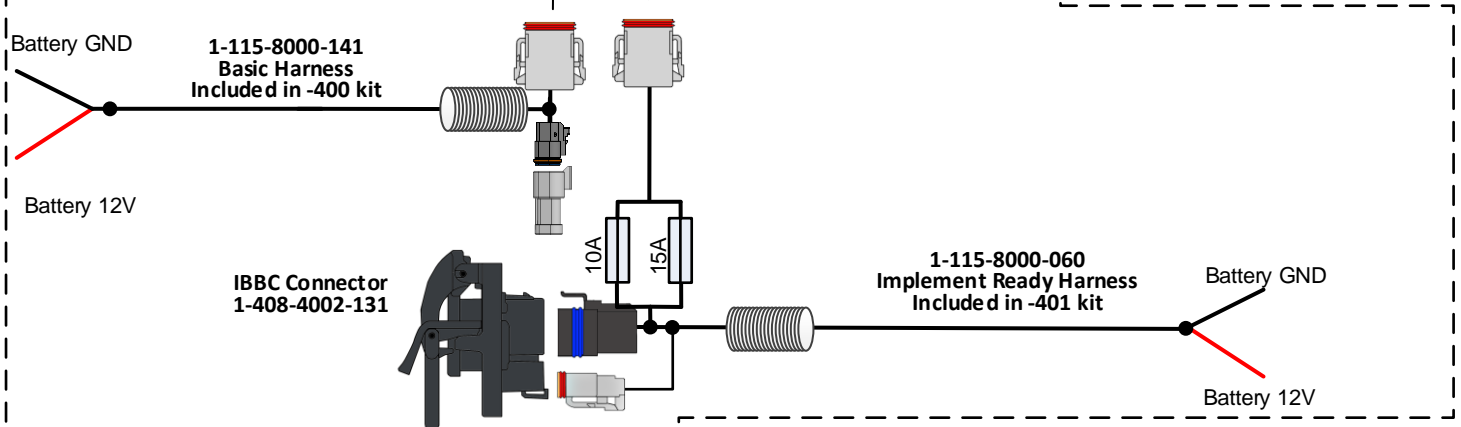

Extra included in:
1-117-8295-052
Kit, CR7, SLINGSHOT RTK

1-121-8000-025 – 3G Antenna LIARD 2x
1-107-8000-131 - Mounting Plate, Antenna, Roof
1-063-8000-015 – Fieldhub GPS Patch antenna
1-117-8000-262 - Kit, SMA GRIP
1-115-8000-348 - CBL, GPS OUT/RTK IN, 3P DT

Steer-Ready tractor kits.
Please check Page 19-22 of the Raven Europe Price Book or ask your account manager

1-117-8295-057
Kit, CR7 Slingshot Fieldhub
Includes:
1-107-8000-153 – CR7 Slingshot Bracket
1-311-4060-089 – 4x Hex M5x10
1-420-2002-042 – CBL, Ethernet 1'