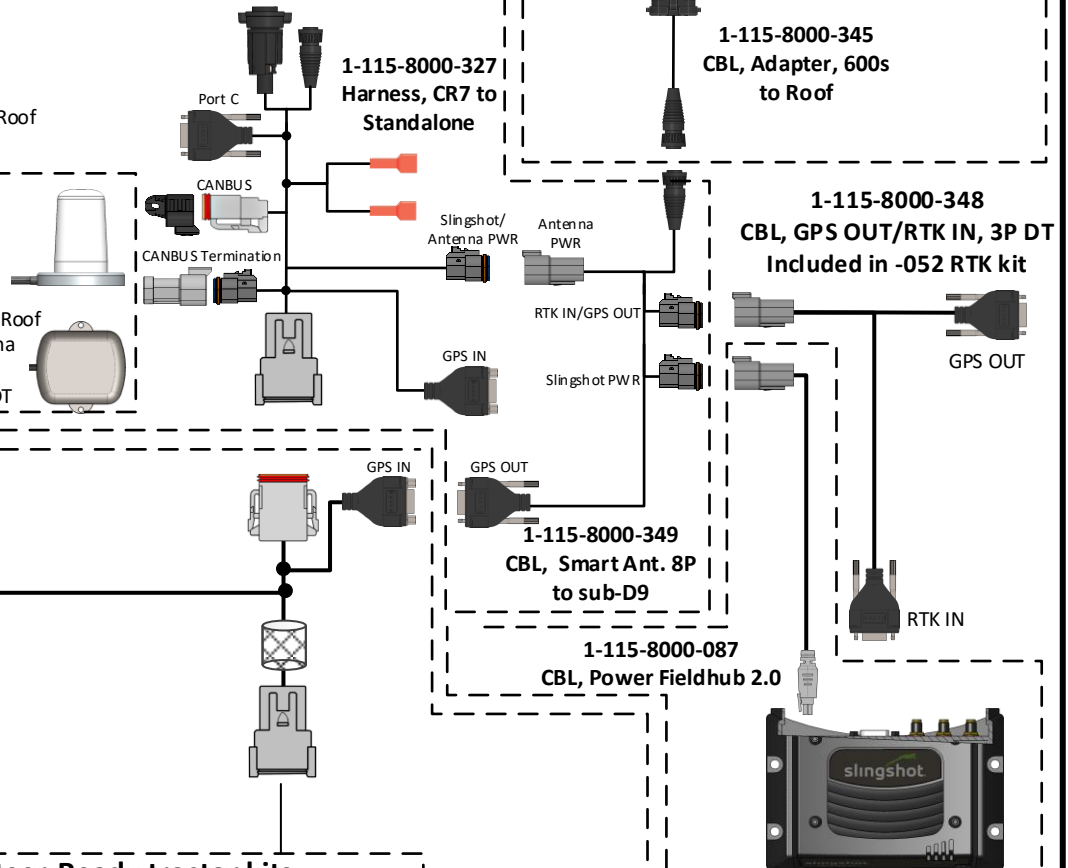

1-117-8295-001
Kit, CR7, 500s SBAS, UT Unlocked
1-117-8295-002
Kit, CR7, 600s SBAS, UT Unlocked

1-063-2000-003
600S, RECEIVER

1-117-8295-051
Kit, CR7, INSTALL SBAS

Includes:
1-103-0001-039 – Mounting, 1" Rail, RAM C
1-107-8000-131 - Mounting Plate, Antenna, Roof

Extra included in:
1-117-8295-052
Kit, CR7, SLINGSHOT RTK

1-121-8000-025 – 3G Antenna LIARD 2x
1-107-8000-131 - Mounting Plate, Antenna, Roof
1-063-8000-015 – Fieldhub GPS Patch antenna
1-117-8000-262 - Kit, SMA GRIP
1-115-8000-348 - CBL, GPS OUT/RTK IN, 3P DT

Steer-Ready tractor kits.
Please check Page 19-22 of the Raven Europe Price Book or ask your account manager

1-117-8295-057
Kit, CR7 Slingshot Fieldhub
Includes:
1-107-8000-153 – CR7 Slingshot Bracket
1-311-4060-089 – 4x Hex M5x10
1-420-2002-042 – CBL, Ethernet 1'

TITLE
CR7, 600S, Steer Ready, ISO Steering Controller