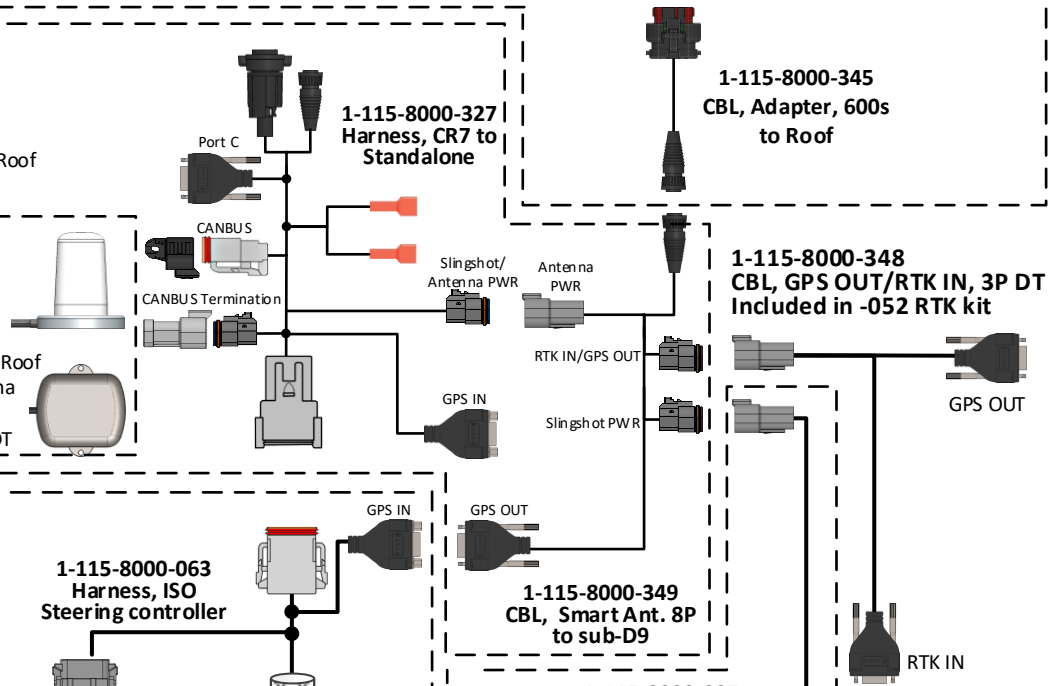

1-117-8295-001  
Kit, CR7, 500s SBAS, UT Unlocked  
1-117-8295-002  
Kit, CR7, 600s SBAS, UT Unlocked

RAM MOUNT  
"C"

1-063-2000-003  
600S, RECEIVER

1-117-8295-051  
Kit, CR7, INSTALL SBAS

Includes:  
1-103-0001-039 - Mounting, 1" Rail, RAM C  
1-107-8000-131 - Mounting Plate, Antenna, Roof

Extra included in:

1-117-8295-052  
Kit, CR7, SLINGSHOT RTK

1-121-8000-025 - 3G Antenna LIARD 2x  
1-107-8000-131 - Mounting Plate, Antenna, Roof  
1-063-8000-015 - Fieldhub GPS Patch antenna  
1-117-8000-262 - Kit, SMA GRIP  
1-115-8000-348 - CBL, GPS OUT/RTK IN, 3P DT

1-115-8000-063  
Harness, ISO Steering controller

1-115-8000-349  
CBL, Smart Ant. 8P to sub-D9

1-115-8000-087  
CBL, Power Fieldhub 2.0

1-117-8295-057  
Kit, CR7 Slingshot Fieldhub

Includes:  
1-107-8000-153 - CR7 Slingshot Bracket  
1-311-4060-089 - 4x Hex M5x10  
1-420-2002-042 - CBL, Ethernet 1'

Battery GND

Battery 12V

Tractor kit Smartrax MD Basic  
1-117-8000-374

Tractor kit Smartrax MD IR  
1-117-8000-375

Includes:  
1-107-8000-125 - DynamIQ Bracket  
1-063-8000-088 - GPS/Radio Bracket  
1-117-8000-341 - Mounting kit tractor  
1-117-8000-311 - UNC bolt