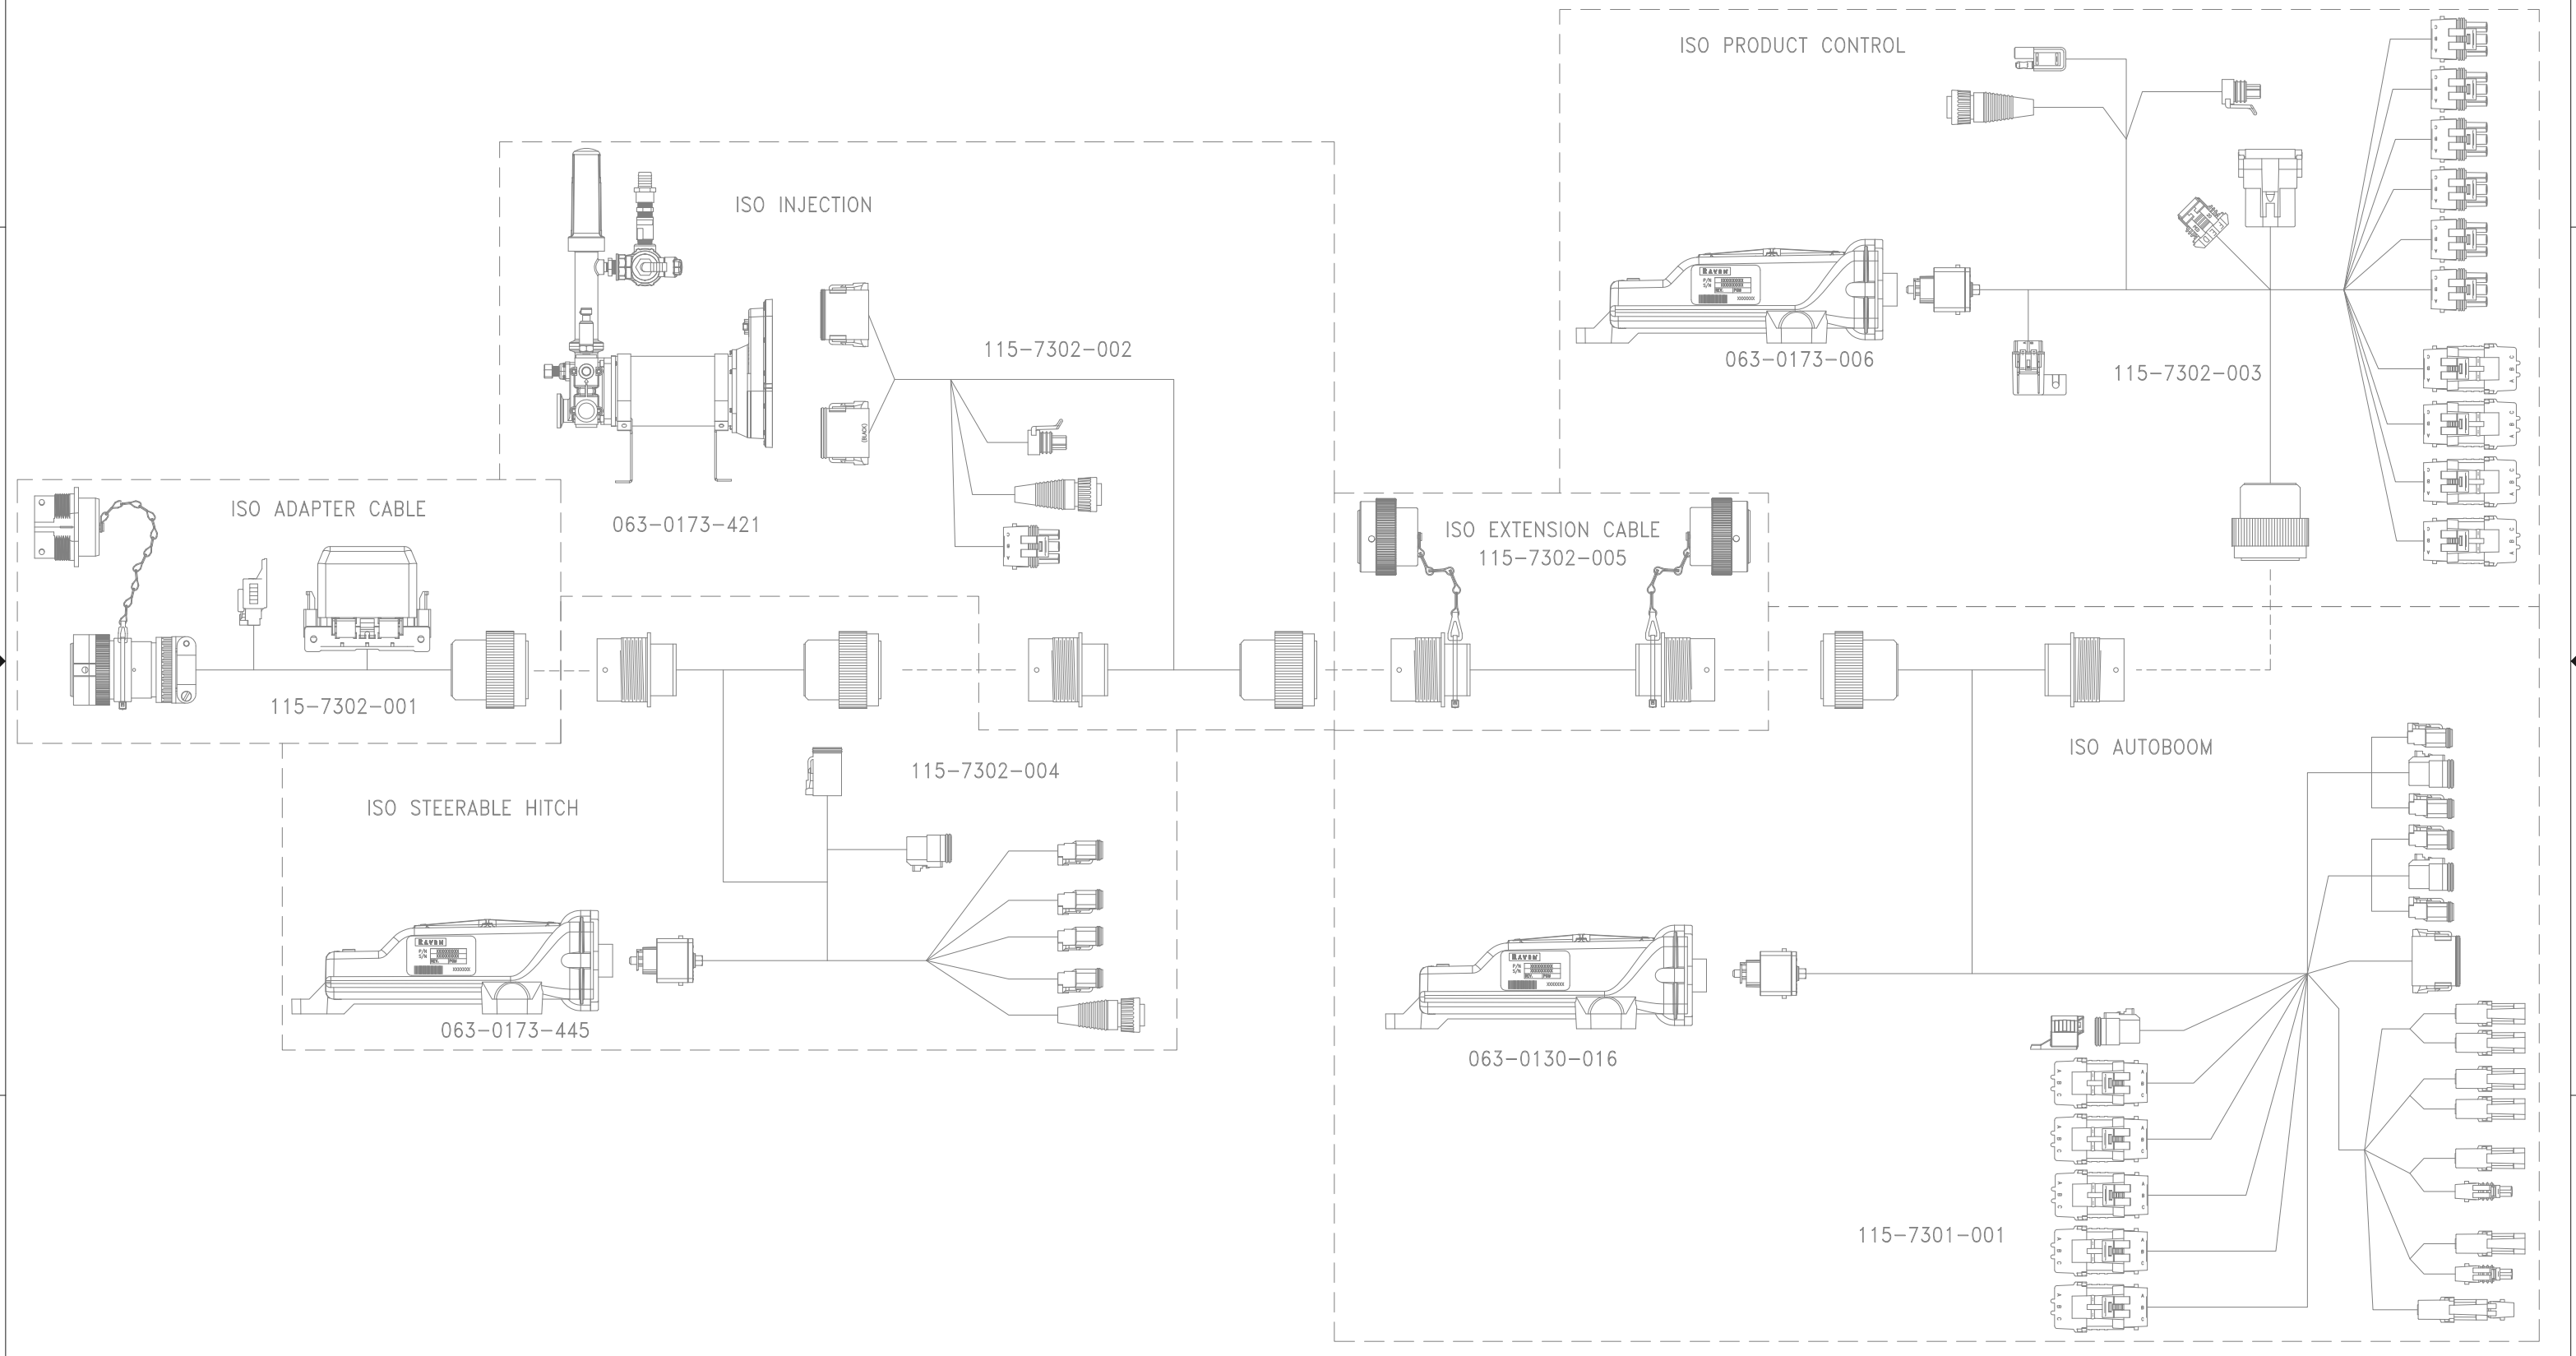

4

3

2

1

RAVEN ISO CAN BUS FOR TOP AIR SPRAYERS

D

D

C

C

B

B

A

A

RELEASED DATE	ECO NO.	PROD. MGR.	SERV.	PROD. CHAMP.	ENG.	DRAFT.	REV.	DRAWING NO.
05/02/13	E21296	GLE	AT	BAY	TLH2	BJH	A	054-7001-001

4

3

2

1