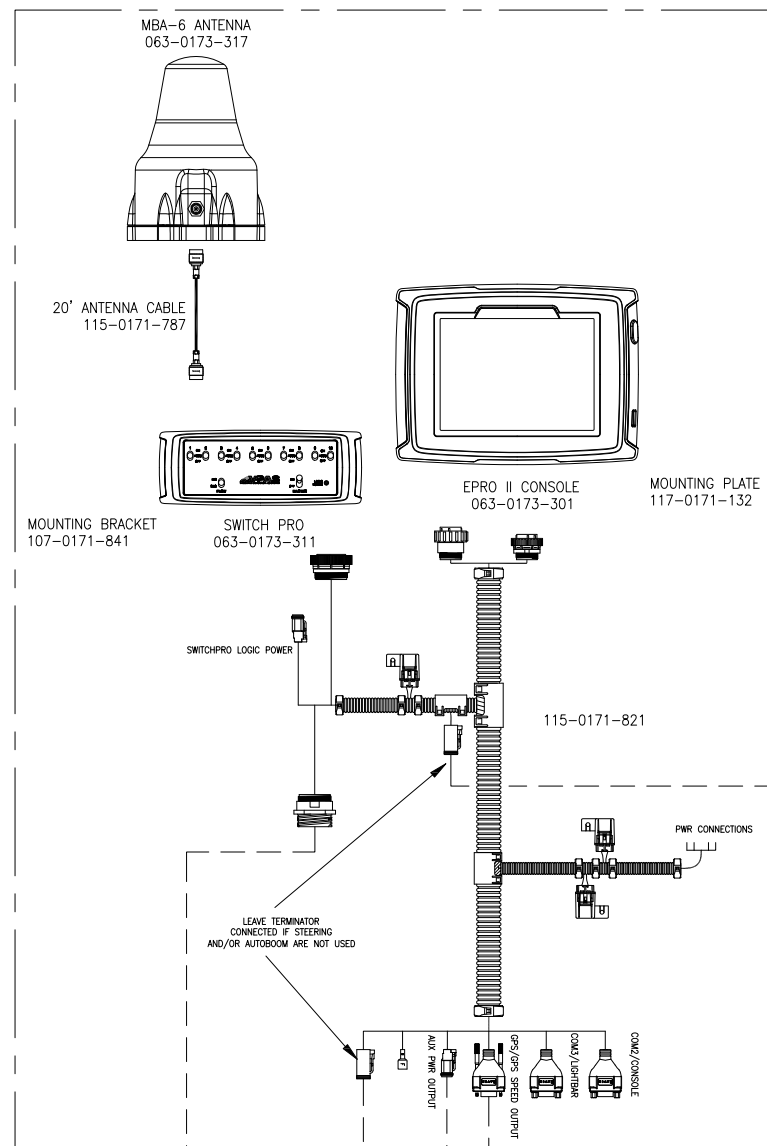

BUHLER SX275 STEERING BOOM LEVELING

VPAS EPRO/SWITCH PRO KIT
117-0171-382

POWERGLIDE PLUS KIT: 117-0137-023
ULTRAGLIDE KIT: 117-0137-024

RELEASED DATE	ECO NO.	PROD. MGR.	SERV.	PROD. CHAMP.	ENG.	DRAFT.	REV.	DRAWING NO.
10/12/11	E18264	TPH	AT	SAL	JLW	JJP	A	054-6400-001
5/6/14	E20088		JRL2	RHL	LDP	JJP	B	054-6400-001