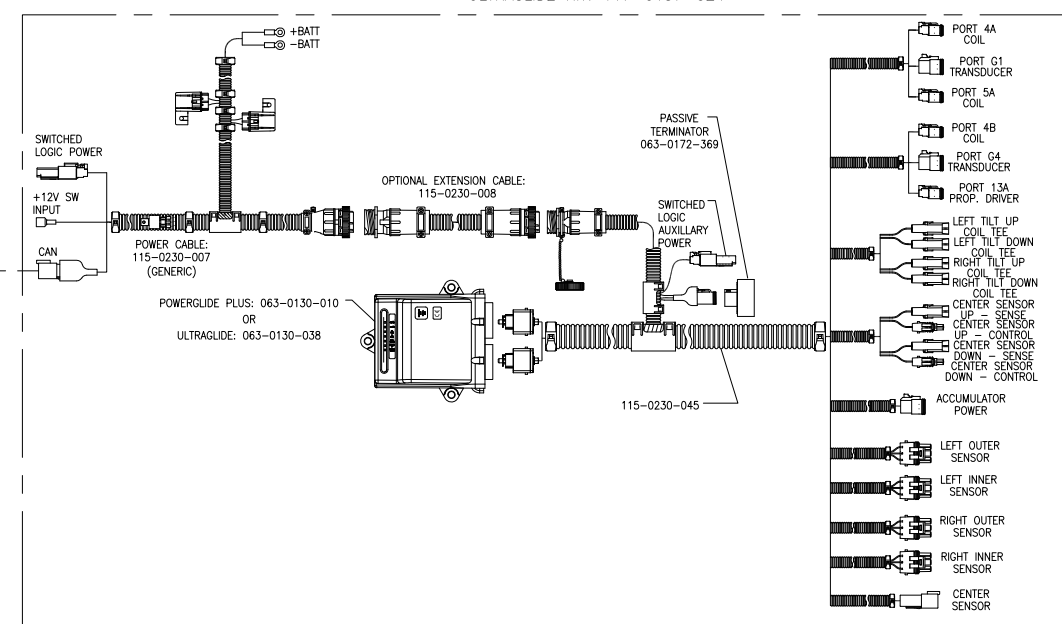

BUHLER SX275 STEERING BOOM LEVELING

VPAS EPRO/SWITCH PRO KIT
117-0171-382

POWERGLIDE PLUS KIT: 117-0137-023
ULTRAGLIDE KIT: 117-0137-024

RELEASED DATE	ECO NO.	PROD. MGR.	SERV.	PROD. CHAMP.	ENG.	DRAFT.	REV.	DRAWING NO.
10/12/11	E18264	TPH	AT	SAL	JLW	JJP	A	054-6400-001
5/6/14	E20088		JRL2	RHL	LDP	JJP	B	054-6400-001