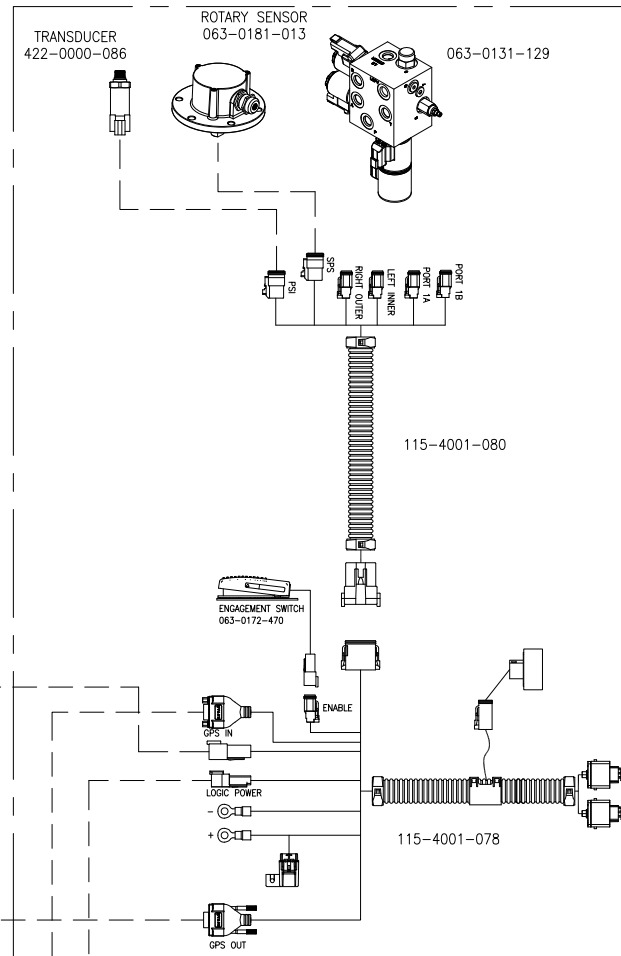

BUHLER SX275 STEERING BOOM LEVELING

VPAS EPRO/SWITCH PRO KIT
117-0171-382

POWERGLIDE PLUS KIT: 117-0137-023
ULTRAGLIDE KIT: 117-0137-024

RELEASED DATE	ECO NO.	PROD. MGR.	SERV.	PROD. CHAMP.	ENG.	DRAFT.	REV.	DRAWING NO.
10/12/11	E18264	TPH	AT	SAL	JLW	JJP	A	054-6400-001
5/6/14	E20088		JRL2	RHL	LDP	JJP	B	054-6400-001