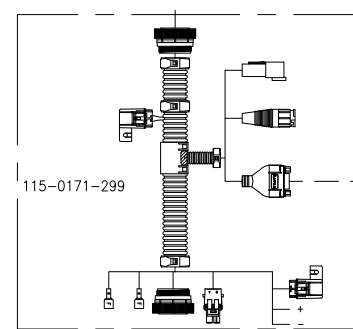

BUHLER SX275 STEERING BOOM LEVELING

VPAS EPRO/SWITCH PRO KIT
117-0171-382

POWERGLIDE PLUS KIT: 117-0137-023
ULTRAGLIDE KIT: 117-0137-024

RELEASED DATE	ECO NO.	PROD. MGR.	SERV.	PROD. CHAMP.	ENG.	DRAFT.	REV.	DRAWING NO.
10/12/11	E18264	TPH	AT	SAL	JLW	JJP	A	054-6400-001
5/6/14	E20088		JRL2	RHL	LDP	JJP	B	054-6400-001