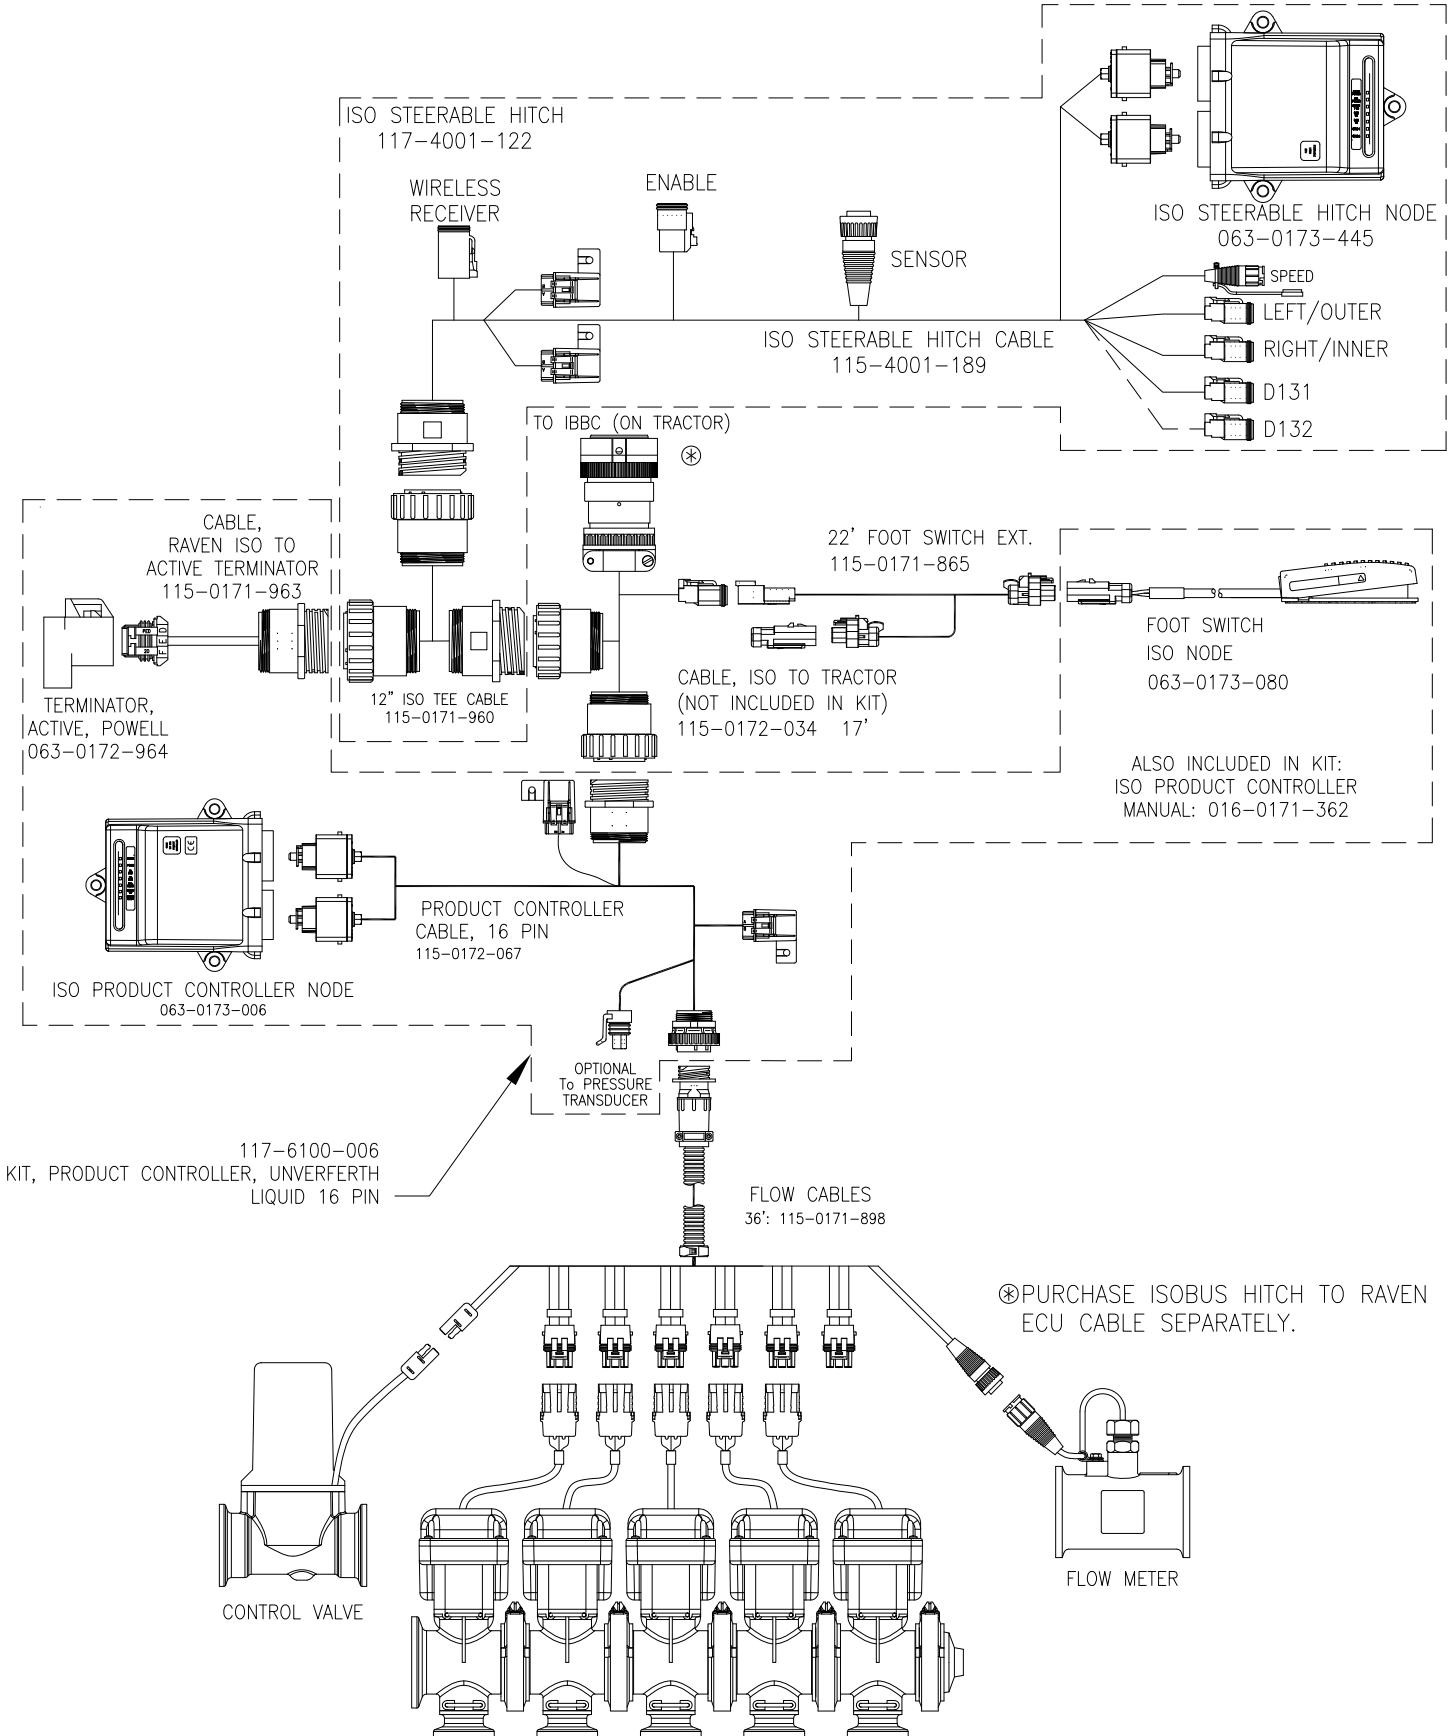

# UNVERFERTH ISO PRODUCT CONTROLLER LIQUID SYSTEM 16 PIN PRODUCT CABLE & STEERABLE HITCH

117-6100-006  
KIT, PRODUCT CONTROLLER, UNVERFERTH  
LIQUID 16 PIN

⊗ PURCHASE ISOBUS HITCH TO RAVEN  
ECU CABLE SEPARATELY.

RELEASED DATE	ECO NO.	PROD. MGR.	SERV. MGR.	PROD. CHAMP.	ENG.	DRAFT.	REV.	DRAWING NO.
9/18/12	E19802	BDB	AT	SAL2	BJE	AJK2	A	054-6100-007