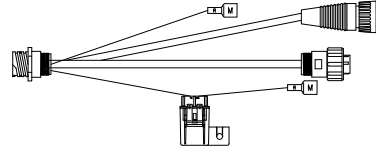

SPEED SENSOR ADAPTER CABLES

115-0159-580 – CAT Vehicles Adaptor
(Console with Rev "E" or later)

115-0159-529 – Ford/White/AGCO Allison/Dickey John

115-0159-526 – Dickey John with External Power

115-0159-580 – Dickey John Adapter