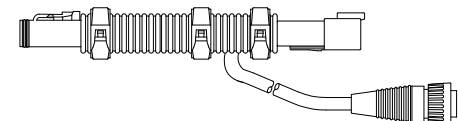

RELEASED DATE	ECO NO.	PROD. MGR.	SERV. MGR.	PROD. CHAMP.	ENG.	DRAFT.	REV.	DRAWING NO.
10/18/10	E16721	JAB	AT	GLE	CRS	MAP	A	054-5000-002
5/10/12	E18877	JAB	AT	CAF	CRS	JJP	B	054-5000-002