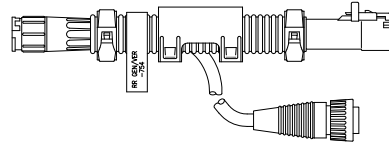

SPEED SENSOR ADAPTER CABLES

Raven Radar to Third Party Adapter:

115-0159-754 – Ford Gen/Vers/New Holland Tractors

115-0159-550 – John Deere Tractors

115-0159-551 – CaseIH Tractors

Third Party Radar to Raven Speed Sensor Interface Cable: