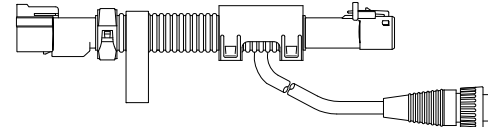

Third Party Radar to Raven Speed Sensor Interface Cable:

115-0159-709 – Ford Gen/Vers/New Holland

115-0159-519 – John Deere w/Magnavox Radar