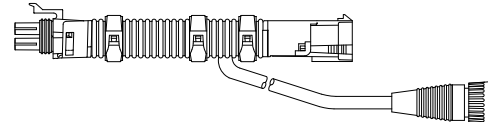

115-0159-709 – Ford Gen/Vers/New Holland

115-0159-519 – John Deere w/Magnavox Radar

115-0171-670 – John Deere 30 Series

115-0159-700 – John Deere 7000/8000/9000 Series

115-0159-517 – CaseIH and New Holland TG