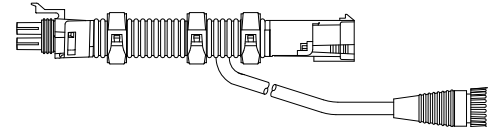

115-0171-670 – John Deere 30 Series