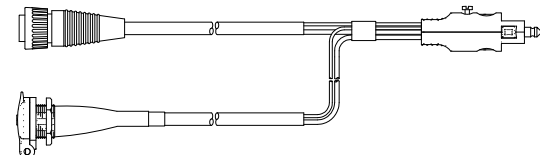

115-0159-518 – CAT Challenger Models 65 & 75