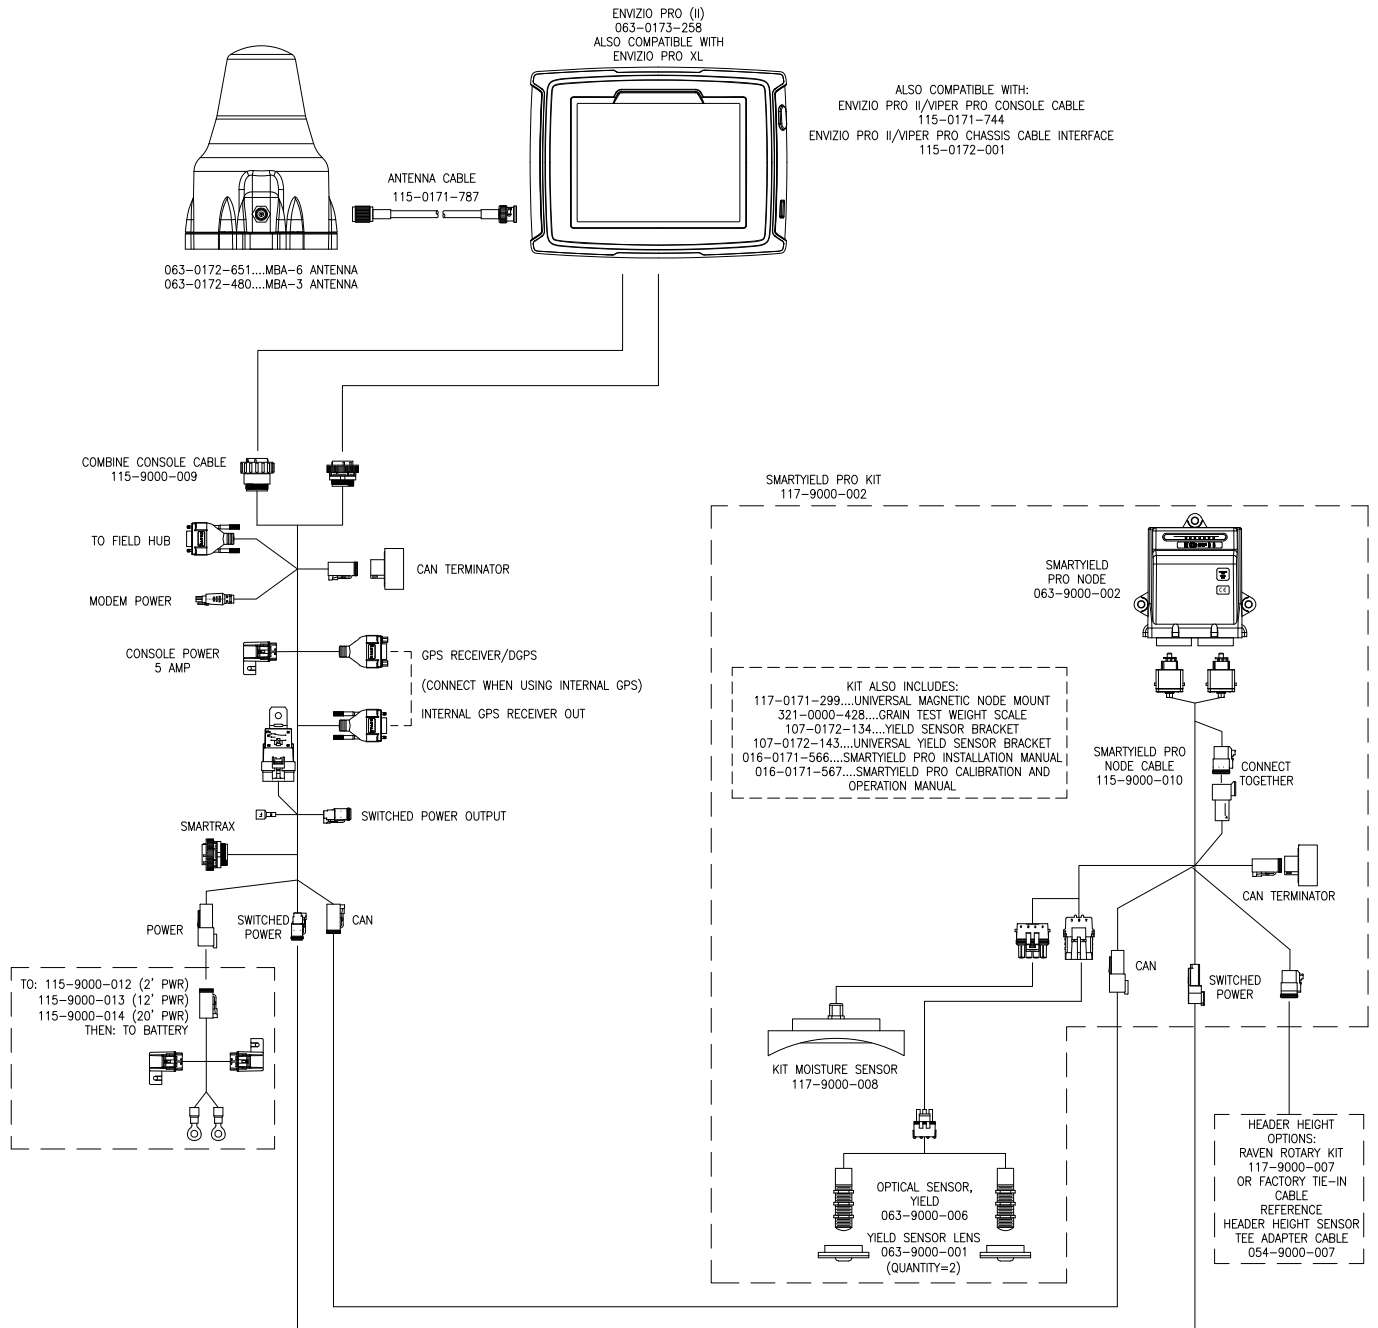

# ENVIZIO PRO (II) SYSTEM DRAWING WITH KITS, CABLE OPTIONS, SMARTYIELD PRO

RELEASED DATE	ECO NO.	PROD. MGR.	SERV.	PROD. CHAMP.	ENG.	DRAFT.	REV.	DRAWING NO.
11/11/13	E22336	DSP2	SDK	SDK	AJW2	BJH	A	054-9000-002