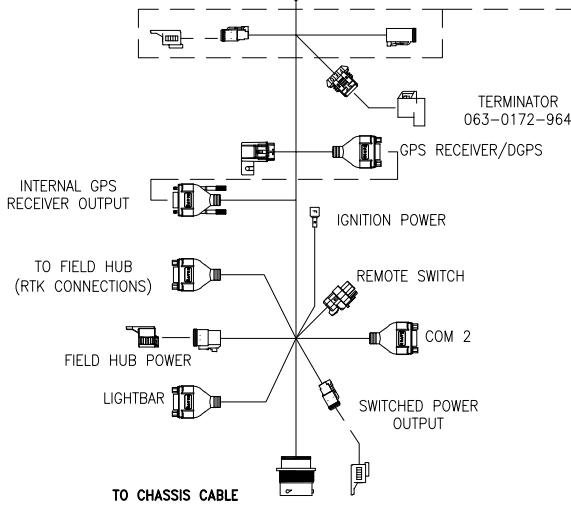

# GEN 3 SYSTEM CABLING CONNECTIONS

RAVEN GEN 3 SWITCHBOX  
(FOR USE WITH MULTIPLE APPLICATIONS)

TO VIPER 4

VIPER 4  
CHASSIS CABLE INTERFACE  
115-7300-014

TO ENVIZIO PRO (II)/VIPER PRO

ENVIZIO PRO (II)/VIPER PRO  
CHASSIS CABLE INTERFACE  
115-7300-009