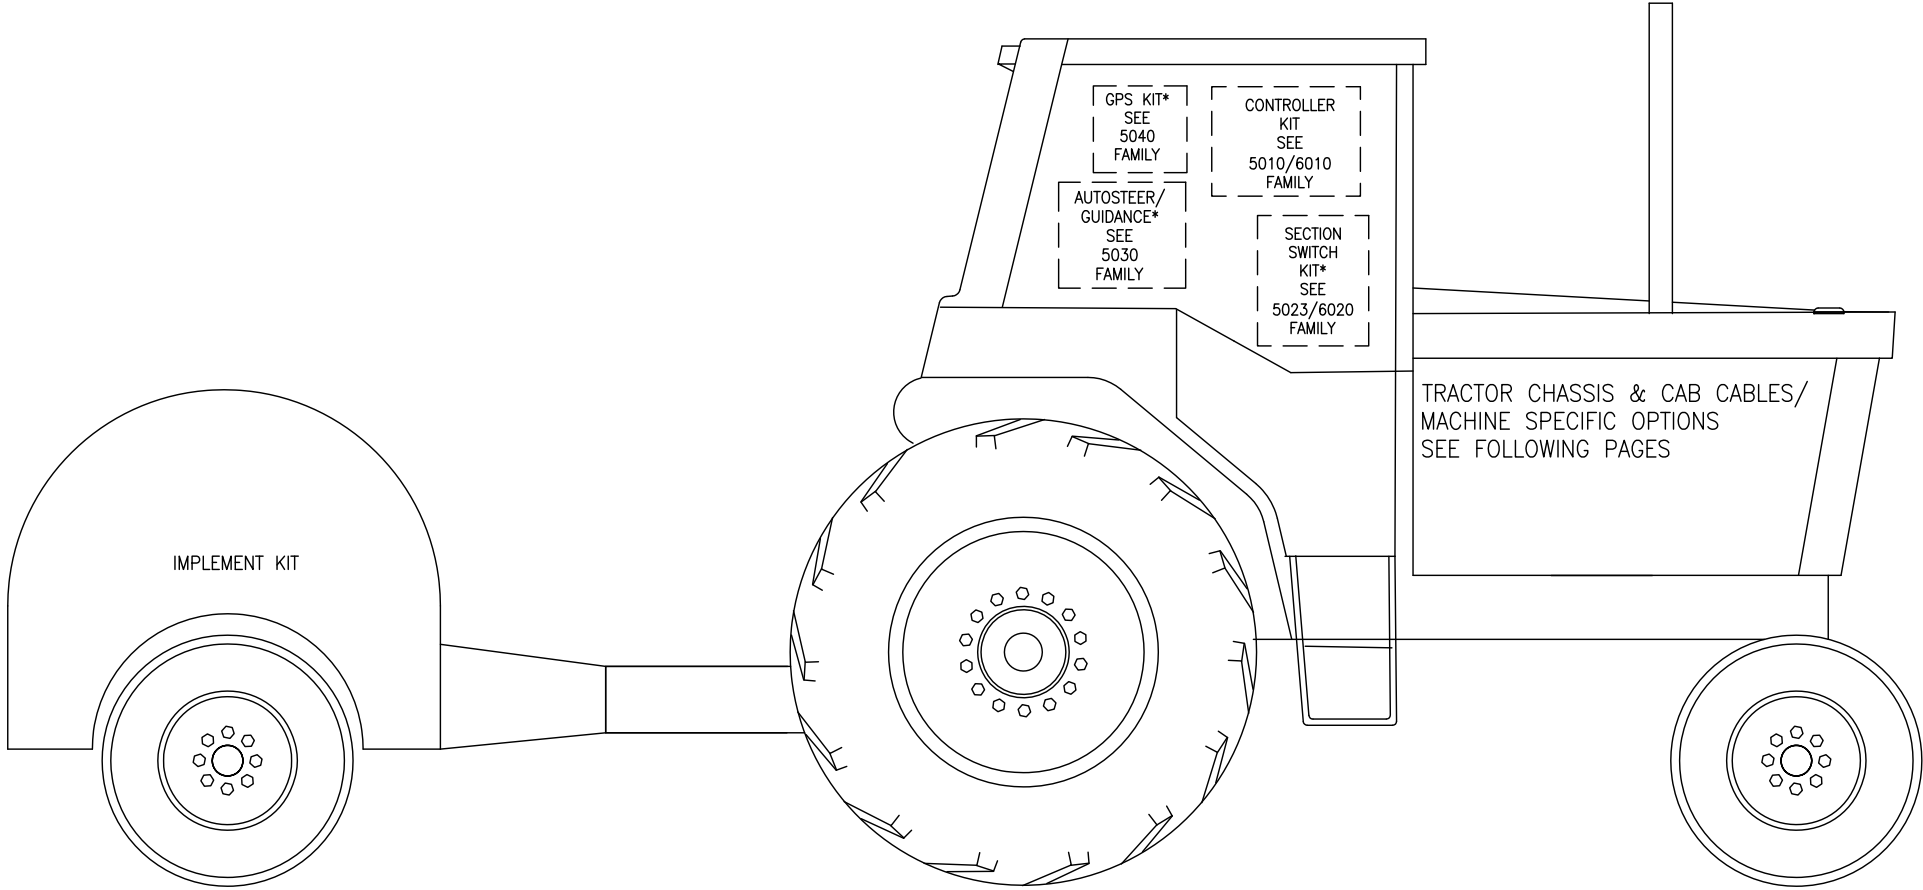

# RAVEN CANBUS ELECTRICAL HARDWARE FOR TRACTORS

\* IF APPLICABLE

RELEASED DATE	ECO NO.	PROD. MGR.	SERV. MGR.	PROD. CHAMP.	ENG.	DRAFT.	REV.	DRAWING NO.
3/13/15	E22680	GLE	JDS	DRG	RKM	BJH	A	054-7000-001

# GEN 3 SYSTEM CABLING CONNECTIONS

RAVEN GEN 3 SWITCHBOX  
(FOR USE WITH MULTIPLE APPLICATIONS)

TO VIPER 4

VIPER 4  
CHASSIS CABLE INTERFACE  
115-7300-014

TO ENVIZIO PRO (II)/VIPER PRO

ENVIZIO PRO (II)/VIPER PRO  
CHASSIS CABLE INTERFACE  
115-7300-009