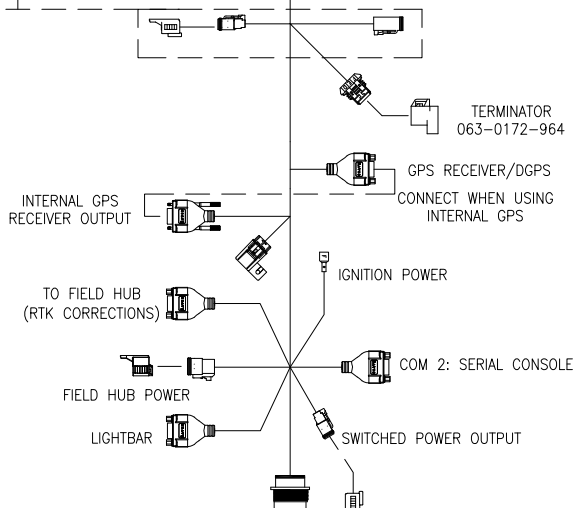

# GEN 3 SYSTEM CABLING CONNECTIONS

RAVEN GEN 3 SWITCHBOX  
(FOR USE WITH MULTIPLE APPLICATIONS)

TO VIPER 4

VIPER 4  
CHASSIS CABLE INTERFACE  
115-7300-014

TO ENVIZIO PRO (II)/VIPER PRO

ENVIZIO PRO (II)/VIPER PRO  
CHASSIS CABLE INTERFACE  
115-7300-009