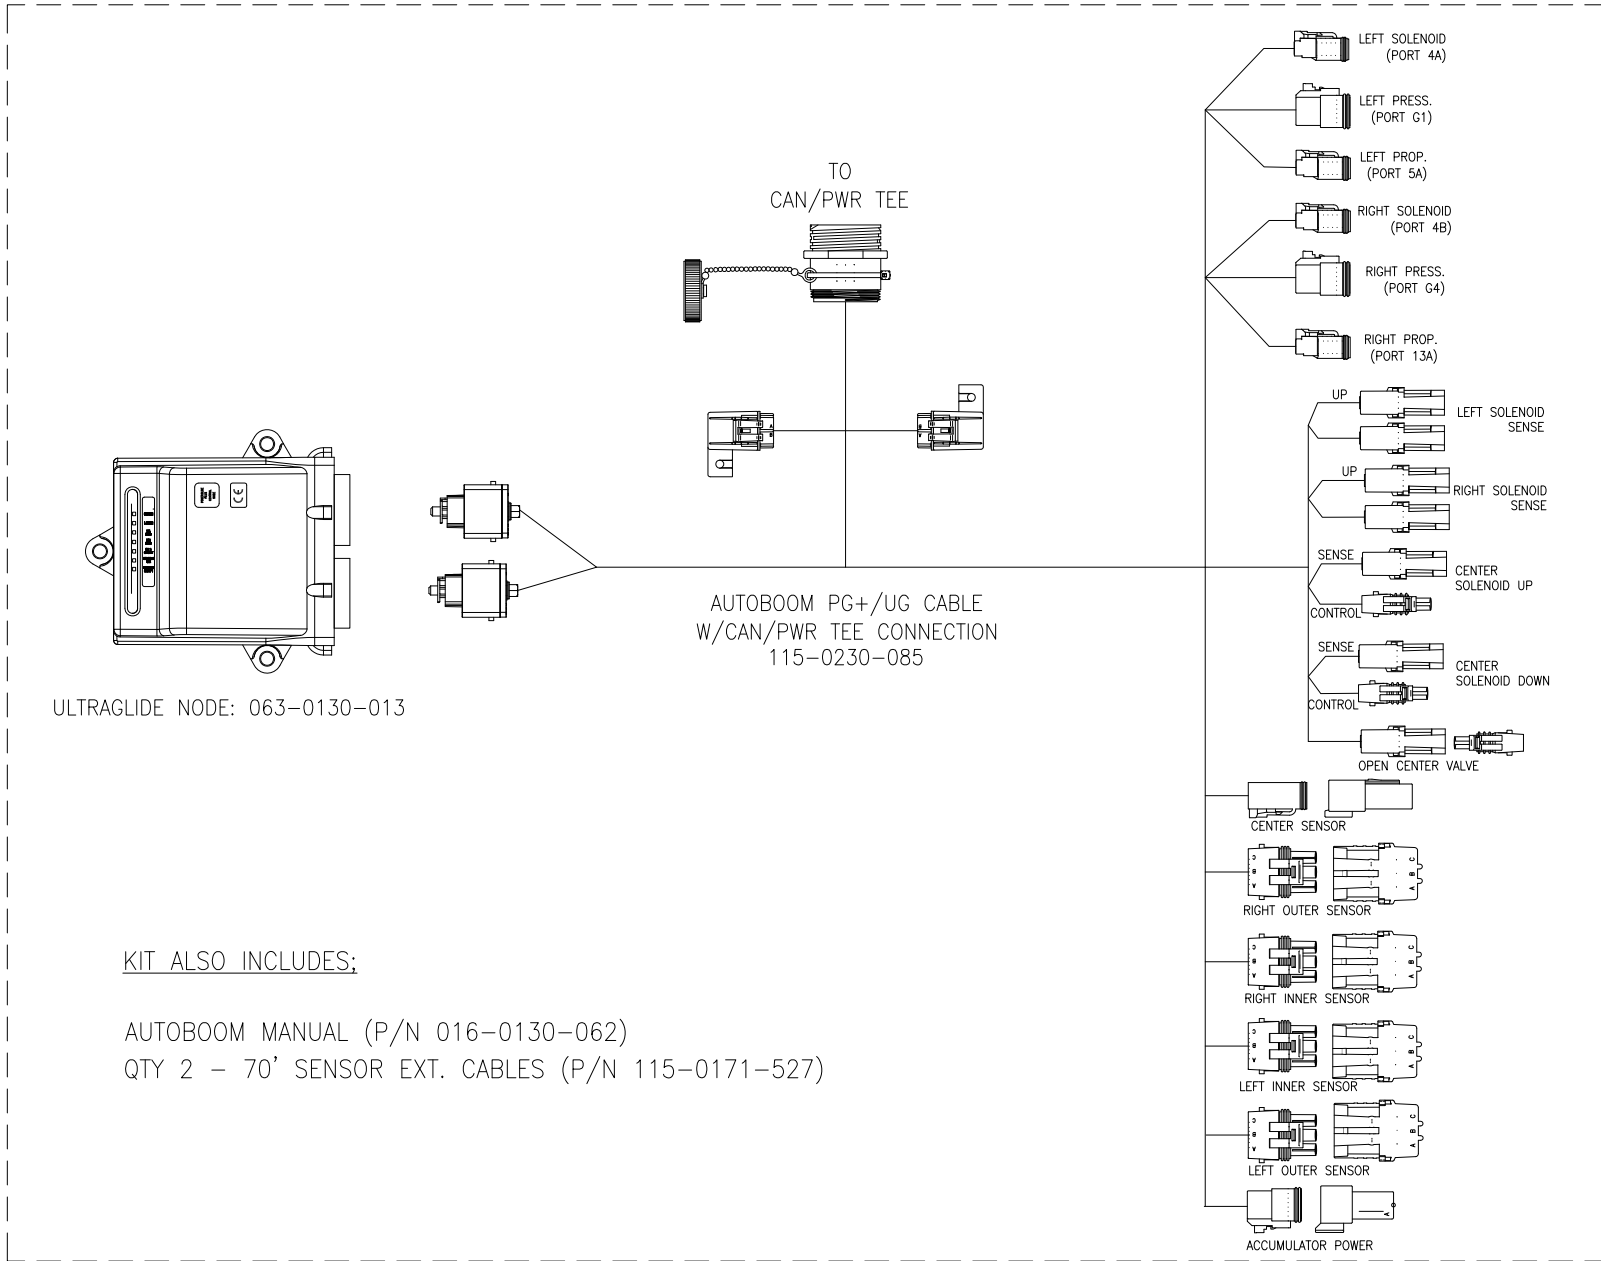

ULTRAGLIDE KIT:
117-5130-003

CAN AUTOBOOM ULTRAGLIDE, 100' TO 132' BOOMS

KIT ALSO INCLUDES;

AUTOBOOM MANUAL (P/N 016-0130-062)
QTY 2 - 70' SENSOR EXT. CABLES (P/N 115-0171-527)

NOTE:

REFER TO DWG. 054-5000-001 FOR OTHER SYSTEM COMPONENTS.

RELEASED DATE	ECO NO.	PROD. MGR.	SERV. MGR.	PROD. CHAMP.	ENG.	DRAFT.	REV.	DRAWING NO.
10/18/10	E16352	TPH	AT	ADA	NOM	MAP	A	054-5130-003