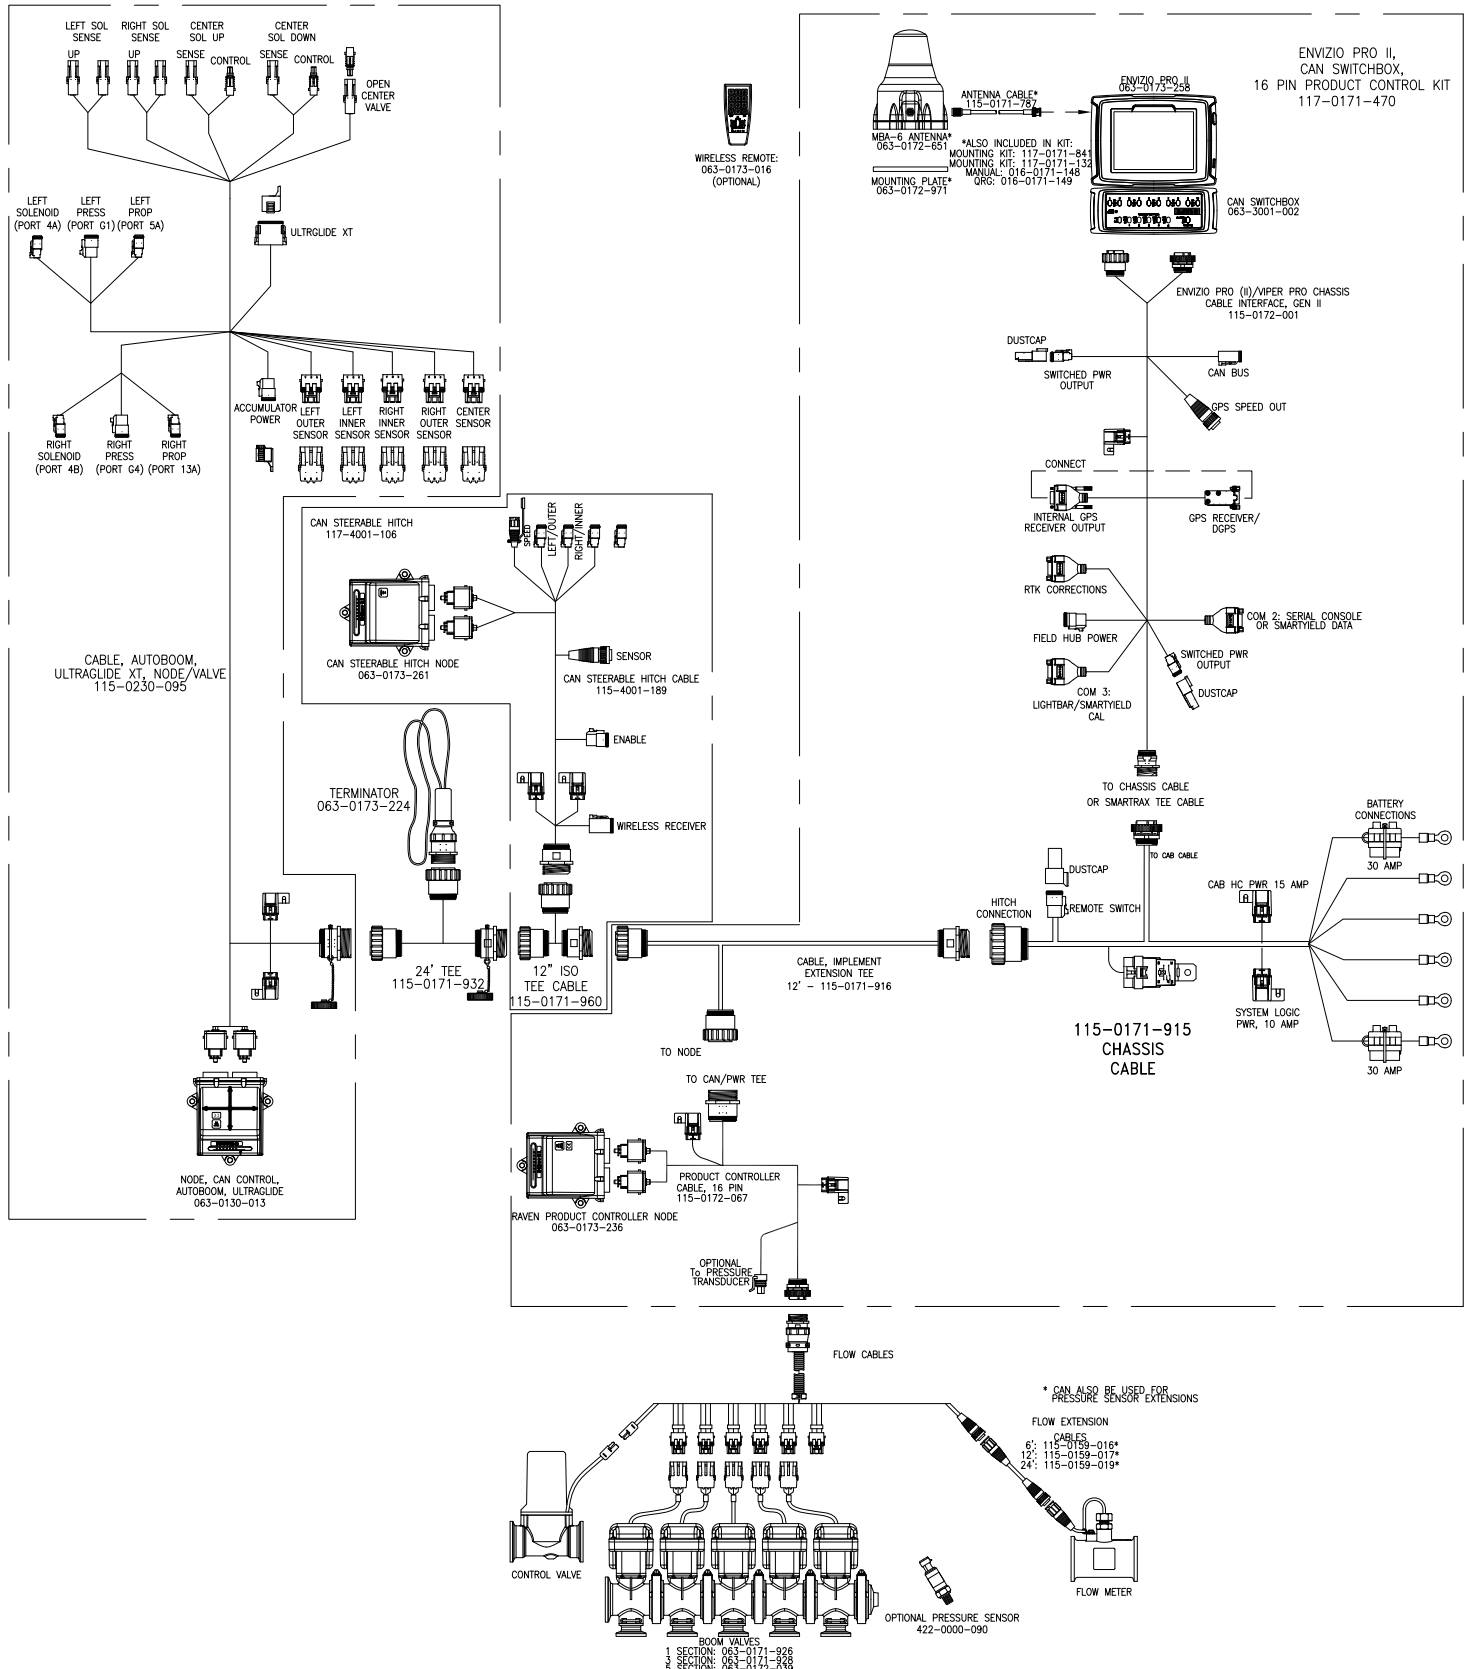

# ENVIZIO PRO II, CAN SWITCHBOX, PRODUCT CONTROLLER LIQUID SYSTEM 16 PIN PRODUCT CABLE WITH STEERABLE HITCH, UNVERFERTH

RELEASED DATE	ECO NO.	PROD. MGR.	SERV.	PROD. CHAMP.	ENG.	DRAFT.	REV.	DRAWING NO.
9/18/12	E19802	BDB	AT	SAL2	BJE	AJK2	A	054-5100-011