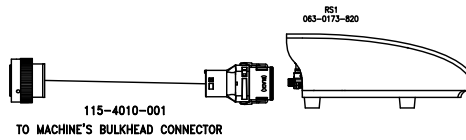

V4- RS1 Rogator C Series Installation

ISO Cabling Already Present at V4

RELEASED DATE	ECO #	REV.	DRAWING NO.
6/16/17	29768	A	054-5033-155