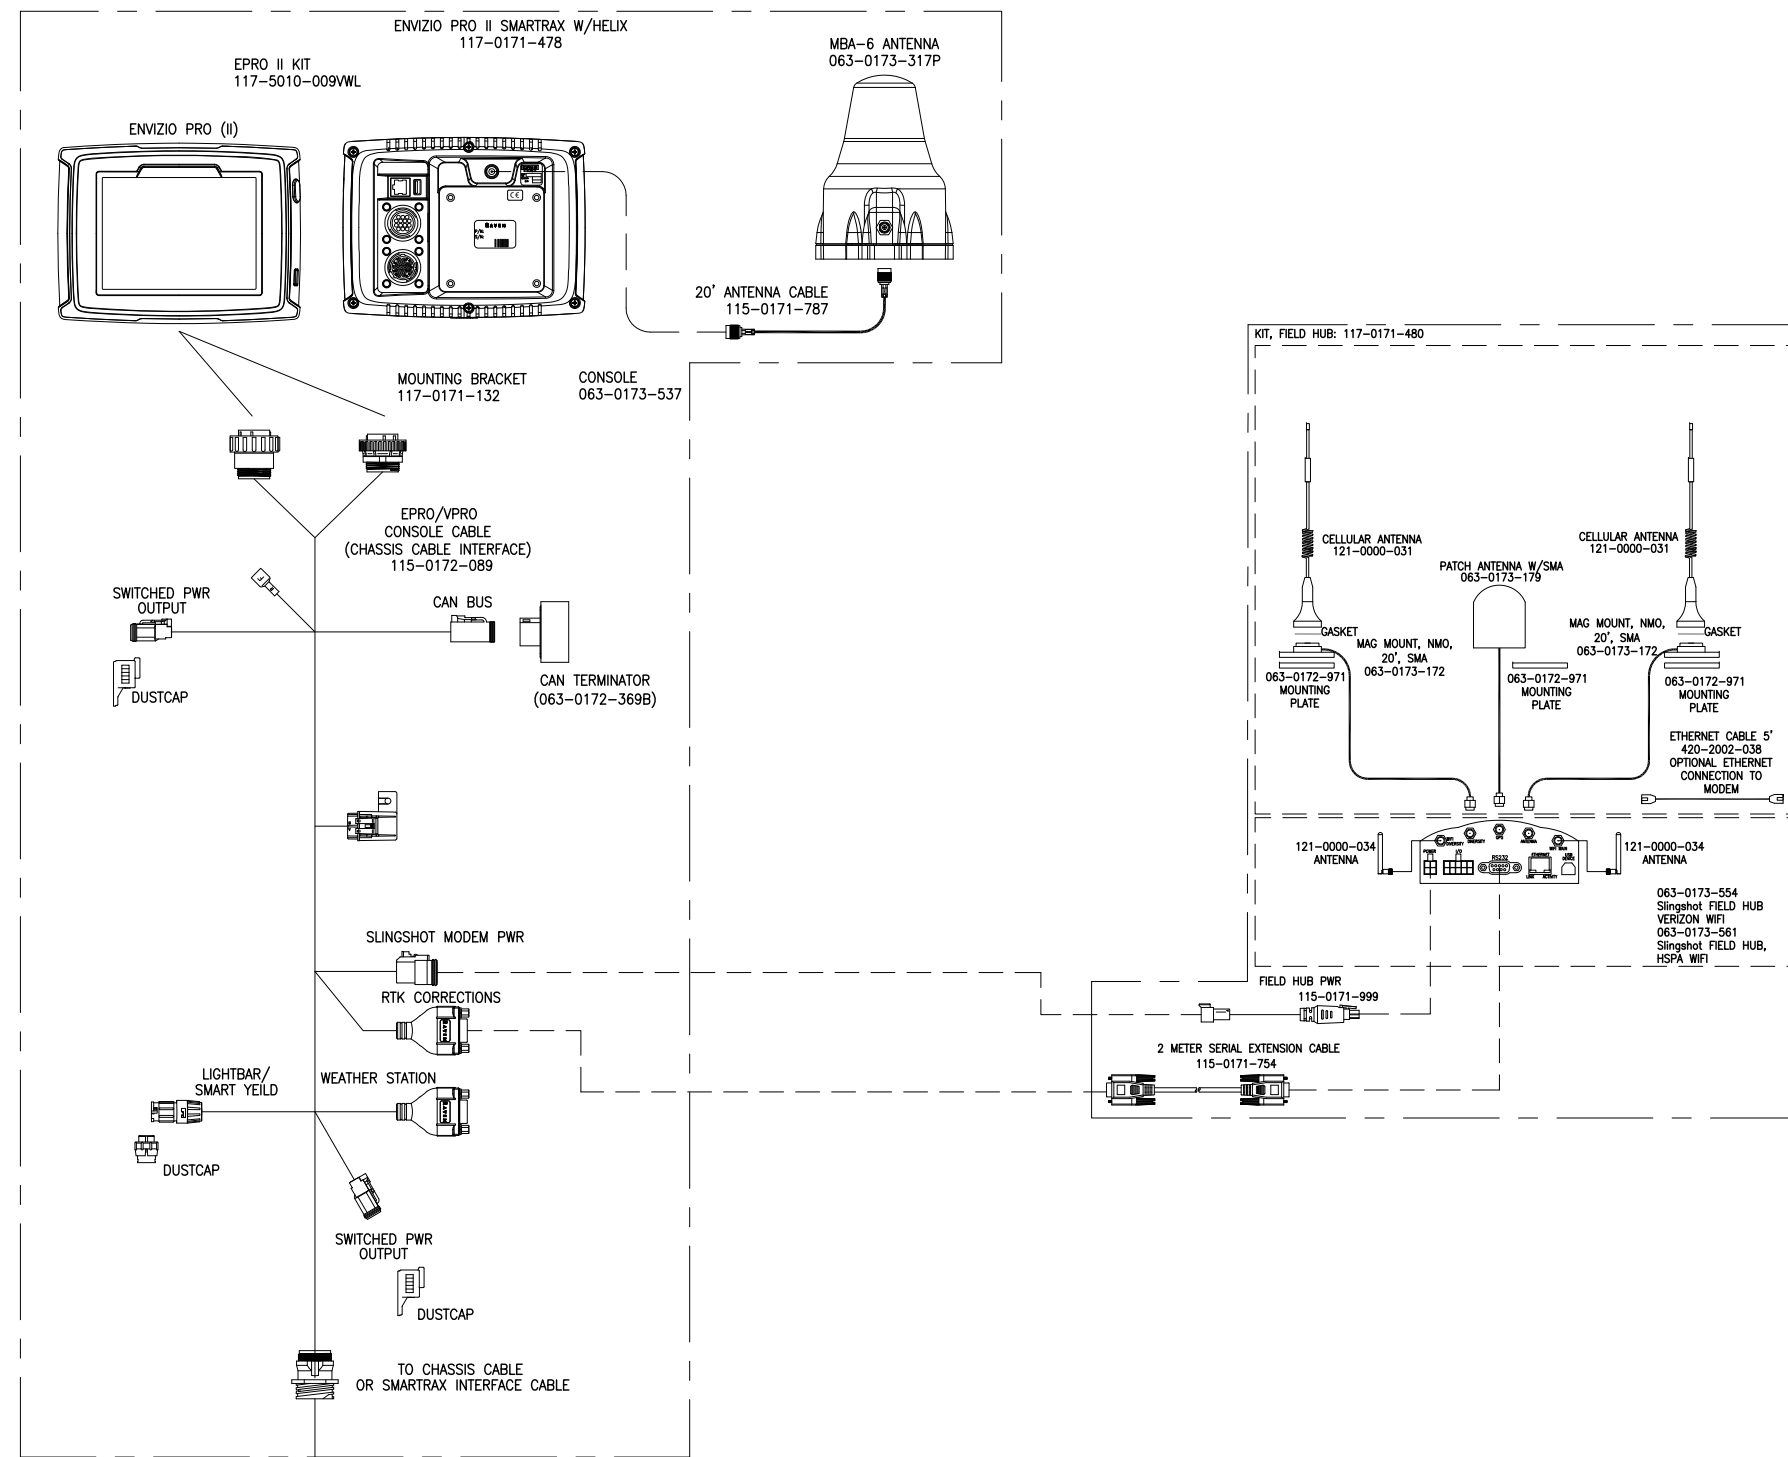

KIT, FACTORY SMARTRAX, BUHLER-VERSATILE 4WD 2012
117-0193-028

KIT, SMARTRAX, BUHLER-VERSATILE 4WD, 2012
117-0193-030

RELEASED DATE	ECO NO.	PROD. MGR.	SERV.	PROD. CHAMP.	ENG.	DRAFT.	REV.	DRAWING NO.
10/10/12	E19156	N/A	AT	SAL2	LDP	JJP	B	054-5031-001
5/6/14	E20088		JRL2	RHL	LDP	JJP	C	054-5031-001