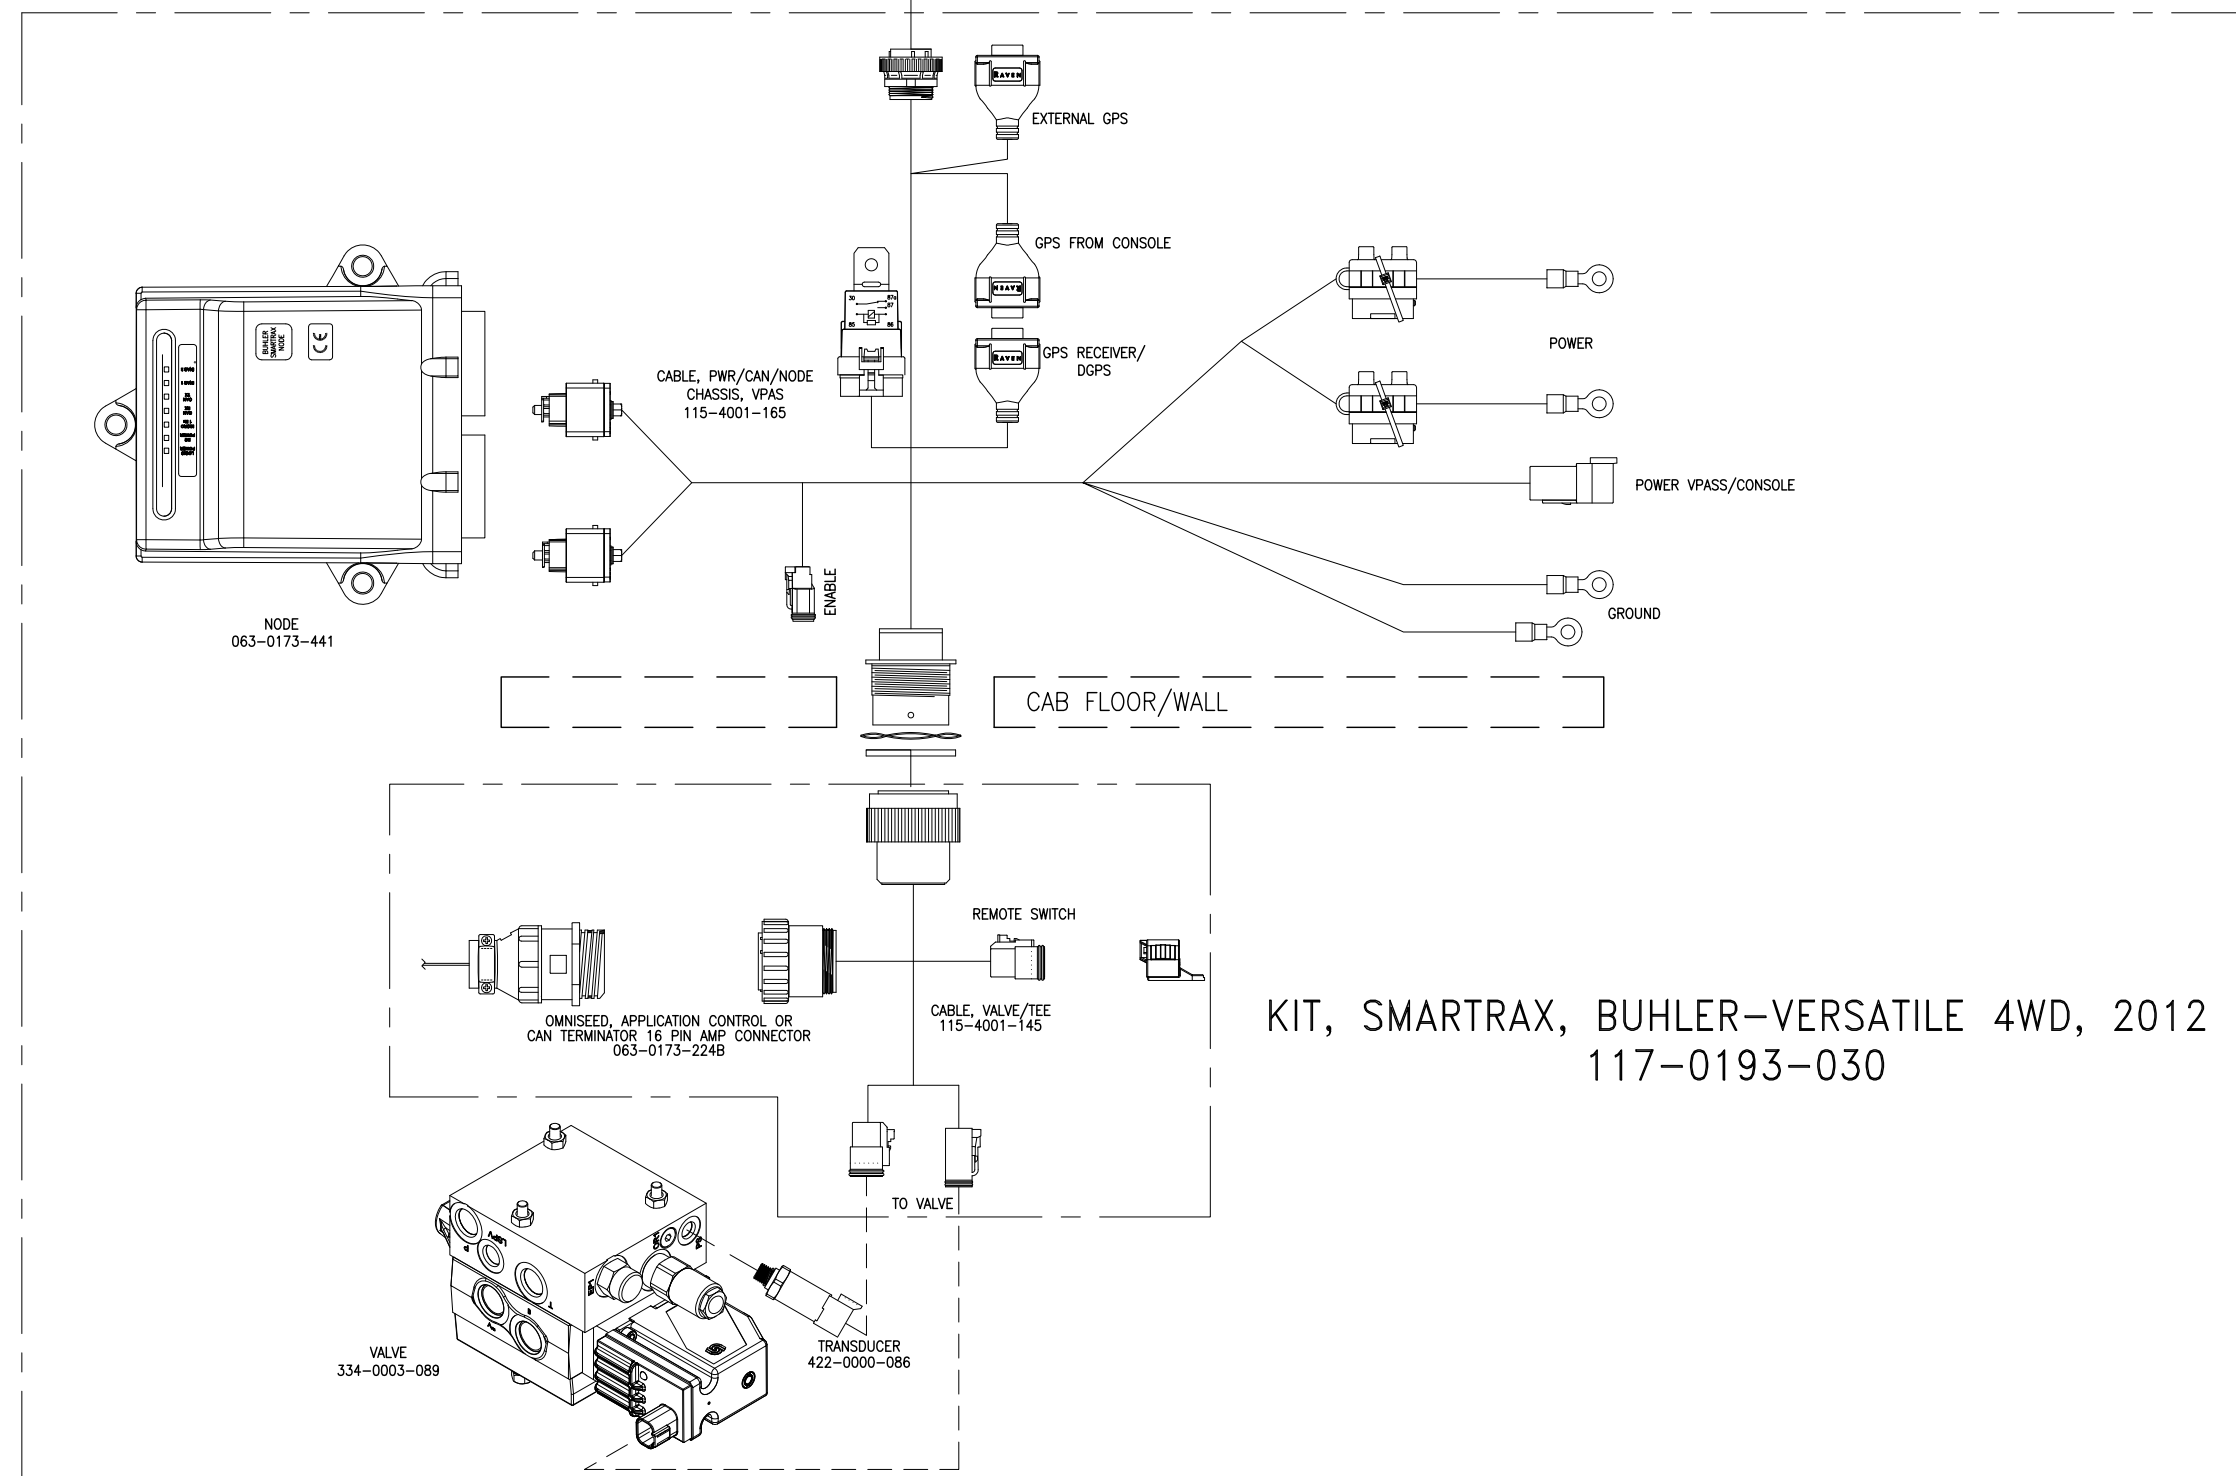

KIT, FACTORY SMARTRAX, BUHLER-VERSATILE 4WD 2012
117-0193-028

KIT, SMARTRAX, BUHLER-VERSATILE 4WD, 2012
117-0193-030

RELEASED DATE	ECO NO.	PROD. MGR.	SERV.	PROD. CHAMP.	ENG.	DRAFT.	REV.	DRAWING NO.
10/10/12	E19156	N/A	AT	SAL2	LDP	JJP	B	054-5031-001
5/6/14	E20088		JRL2	RHL	LDP	JJP	C	054-5031-001