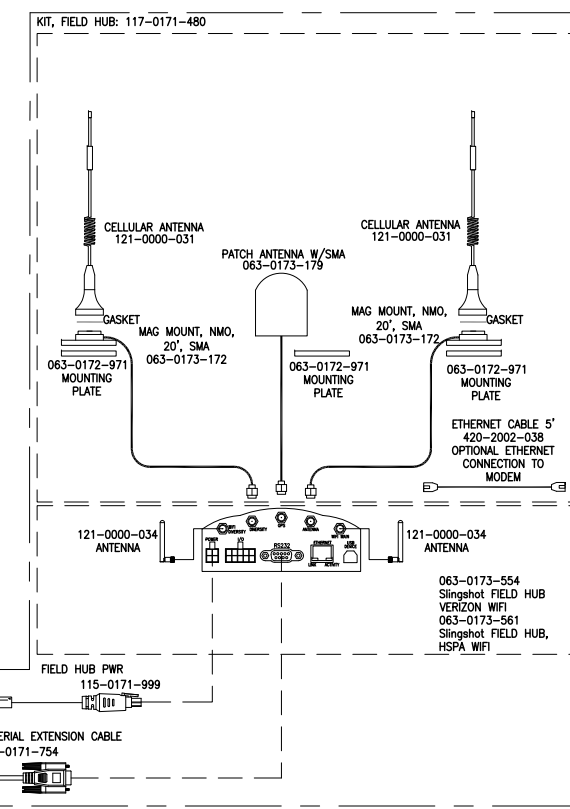

KIT, FACTORY SMARTRAX, BUHLER-VERSATILE 4WD 2012
117-0193-028

KIT, SMARTRAX, BUHLER-VERSATILE 4WD, 2012
117-0193-030

RELEASED DATE	ECO NO.	PROD. MGR.	SERV.	PROD. CHAMP.	ENG.	DRAFT.	REV.	DRAWING NO.
10/10/12	E19156	N/A	AT	SAL2	LDP	JJP	B	054-5031-001
5/6/14	E20088		JRL2	RHL	LDP	JJP	C	054-5031-001