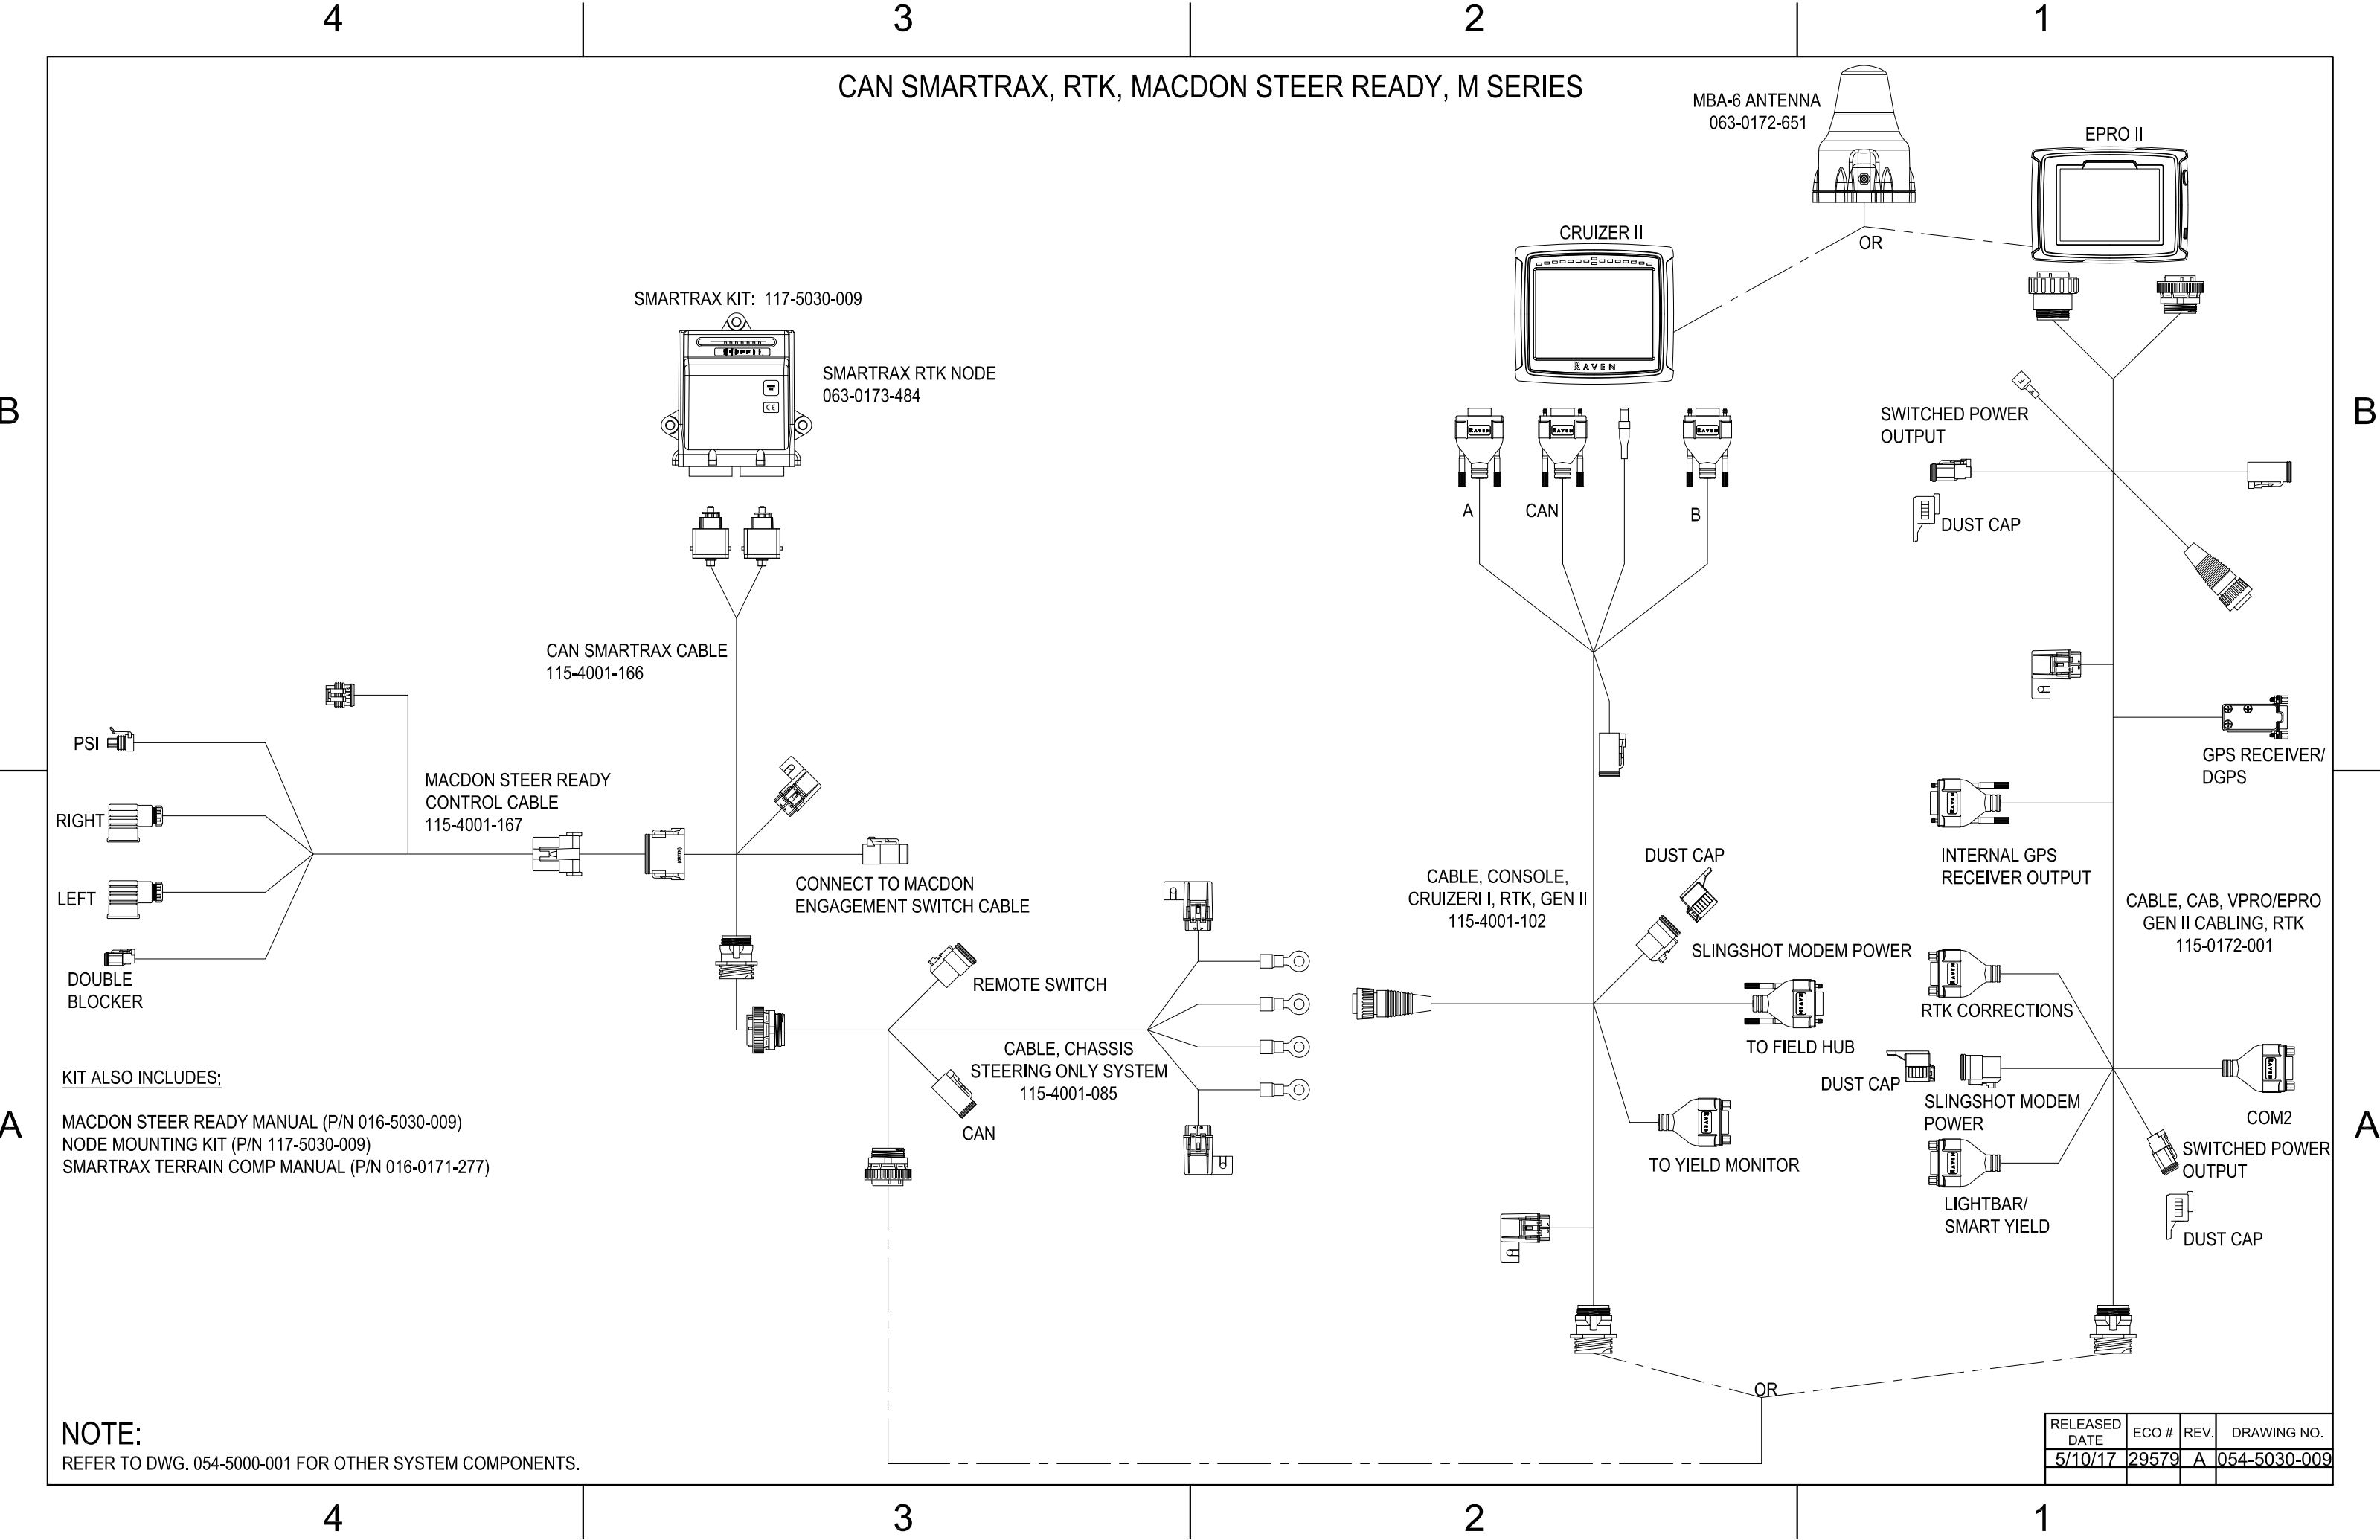

CAN SMARTRAX, RTK, MACDON STEER READY, M SERIES

NOTE:
REFER TO DWG. 054-5000-001 FOR OTHER SYSTEM COMPONENTS.

RELEASED DATE	ECO #	REV.	DRAWING NO.
5/10/17	29579	A	054-5030-009